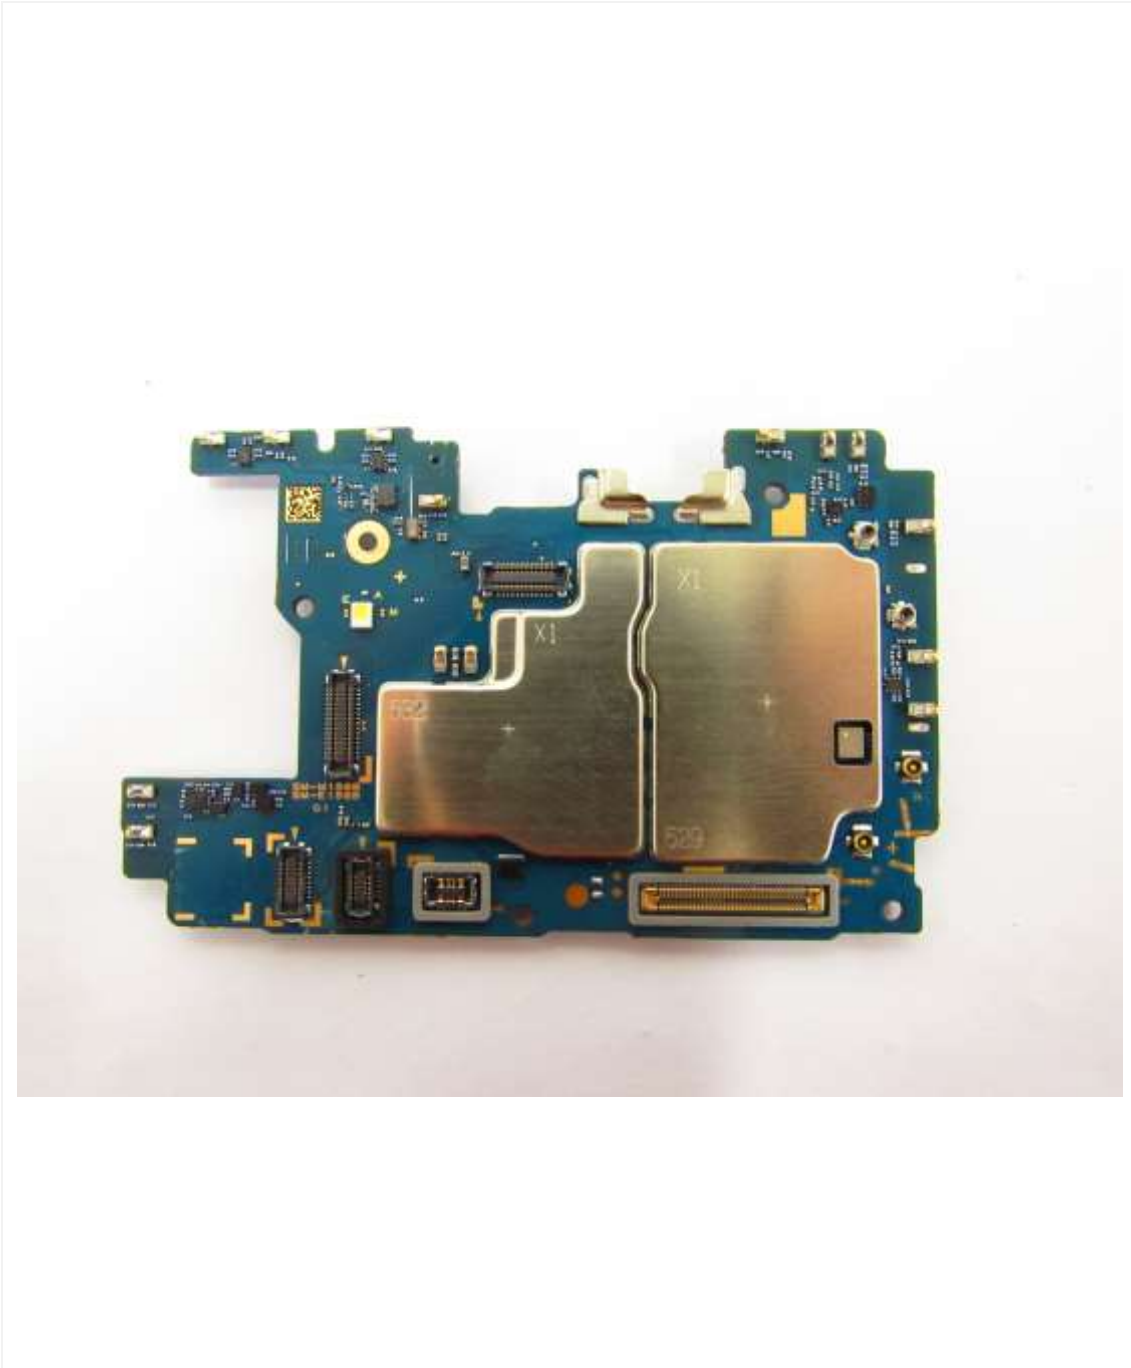

- INTERNAL PHOTOGRAPHS

■ Main / Bluetooth & WLAN Antenna Internal Photo

Tx Antenna Information Blue Highlighted

Ant	FCC Support Band List	Ant	FCC Support Band List
MAIN1 [Ant A]	TX/RX - GSM 850 - WCDMA B5 - LTE B5/12/26 - NR N5	SUB1 [Ant D]	DRX - GSM 850/1900 - WCDMA B2/4/5 - LTE B2/4/5/12/17/26/41/66 - NR N5/66
MAIN2 [Ant B]	TX/RX - GSM 1900 - WCDMA B2/4 - LTE B2/4/41/66 - NR 66	SUB2 [Ant E]	GPS L1 BT/WiFi 2.4GHz/5.0 GHz
MAIN3 [Ant C]	PRX/TX(In case MM, MH ENDC) - LTE B2/4 - NR PRX - NR N1/3/66	SUB3 [Ant F]	
NFC	NFC (See last page)	SUB4 [Ant G]	
		SUB5 [Ant H]	

1. Internal Photo

2. Internal Photo

3. Internal Photo

4. Internal Photo

5. Internal Photo

6. Internal Photo

7. Internal Photo

8. Internal Photo

9. Internal Photo

10. Internal Photo

11. Internal Photo

12. Internal Photo

13. Internal Photo

14. Internal Photo