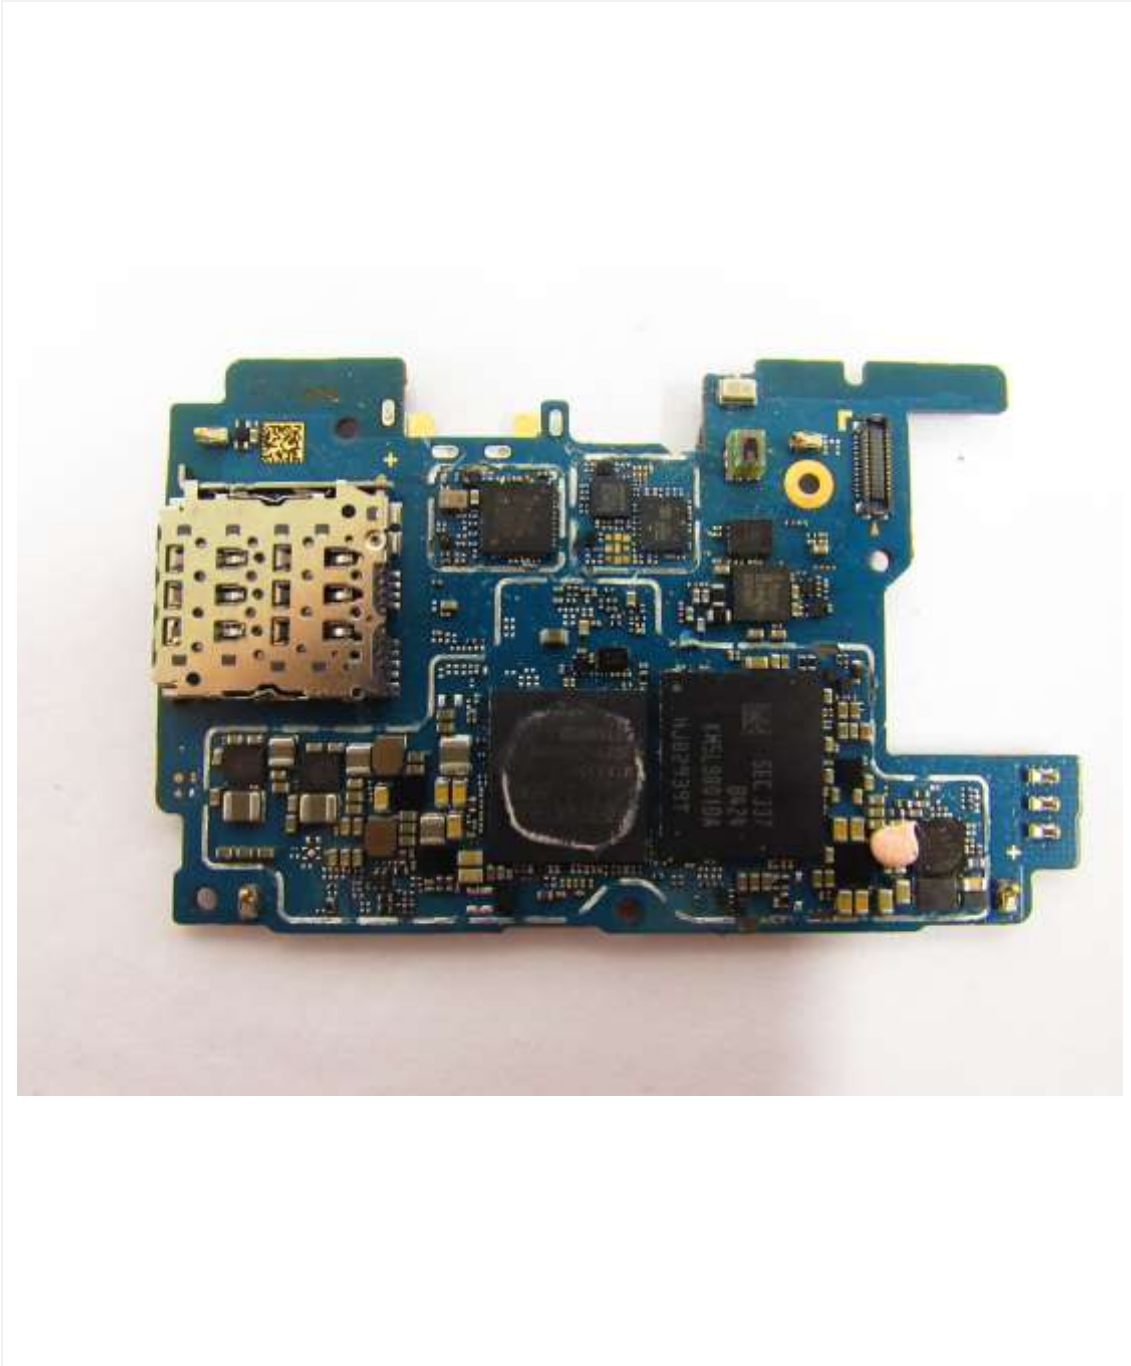

11. Internal Photo