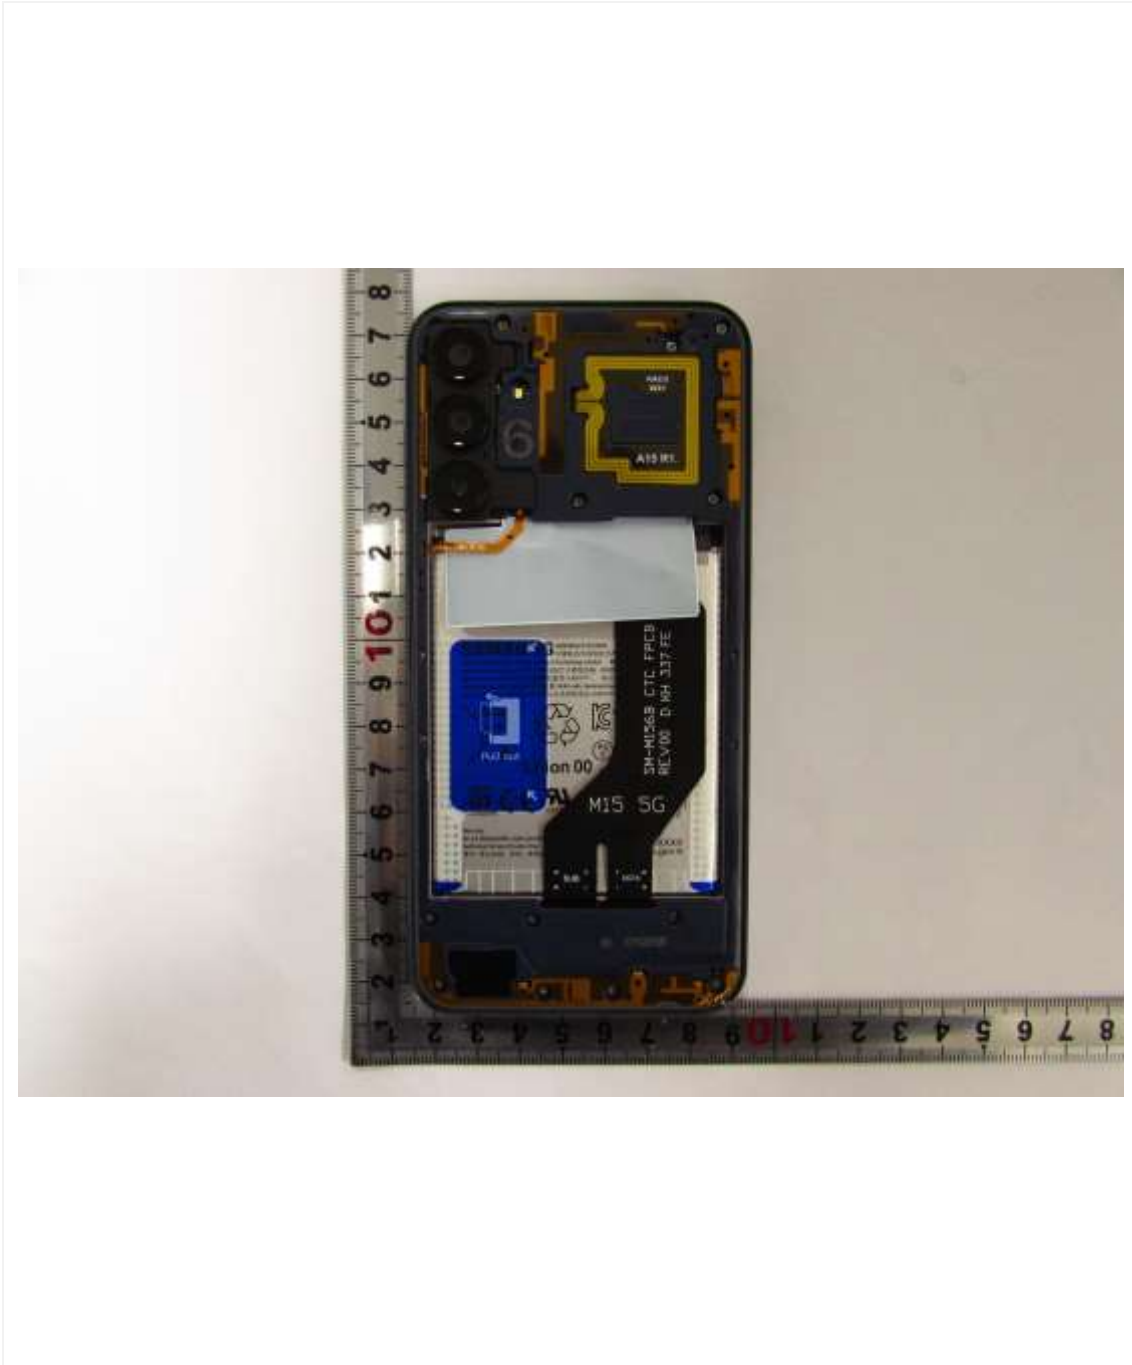

- INTERNAL PHOTOGRAPHS

■ Main / Bluetooth & WLAN Antenna Internal Photo

Tx Antenna Information Blue Highlighted

Ant	FCC Support Band List	Ant	FCC Support Band List
MAIN1 [Ant A]	TX/RX - GSM 850 - WCDMA B5 - LTE B5/12/26 - NR N5	SUB1 [Ant D]	DRX - GSM 850/1900 - WCDMA B2/4/5 - LTE B2/4/5/12/17/26/41/66 - NR N5/66
MAIN2 [Ant B]	TX/RX - GSM 1900 - WCDMA B2/4 - LTE B2/4/41/66 - NR 66	SUB2 [Ant E]	GPS L1 BT/WiFi 2.4GHz/5.0 GHz
MAIN3 [Ant C]	PRX/TX(In case MM, MH ENDC) - LTE B2/4 - NR PRX - NR N1/3/66	SUB3 [Ant F]	
NFC	NFC (See last page)	SUB4 [Ant G]	
		SUB5 [Ant H]	

1. Internal Photo

2. Internal Photo

3. Internal Photo

4. Internal Photo

5. Internal Photo

6. Internal Photo

7. Internal Photo

8. Internal Photo