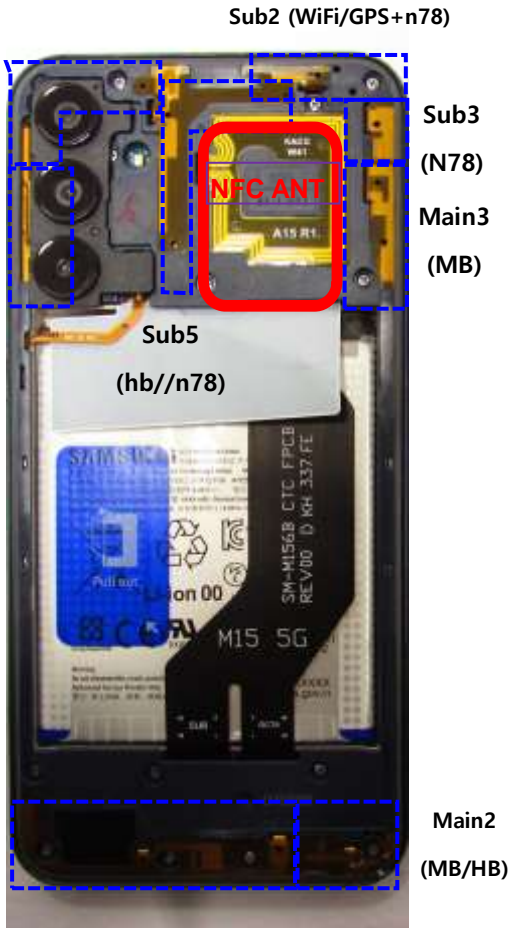

- INTERNAL PHOTOGRAPHS

■ Main / Bluetooth & WLAN Antenna Internal Photo

Tx Antenna Information Blue Highlighted

Ant	FCC Support Band List	Ant	FCC Support Band List
MAIN1 [Ant A]	TX/RX - GSM 850 - WCDMA B5 - LTE B5/12/26 - NR N5	SUB1 [Ant D]	DRX - GSM 850/1900 - WCDMA B2/4/5 - LTE B2/4/5/12/17/26/41/66 - NR N5/66
MAIN2 [Ant B]	TX/RX - GSM 1900 - WCDMA B2/4 - LTE B2/4/41/66 - NR 66	SUB2 [Ant E]	GPS L1 BT/WiFi 2.4GHz/5.0 GHz
MAIN3 [Ant C]	PRX/TX(In case MM, MH ENDC) - LTE B2/4 - NR PRX - NR N1/3/66	SUB3 [Ant F]	
NFC	NFC (See last page)	SUB4 [Ant G]	
		SUB5 [Ant H]	

1. Internal Photo

2. Internal Photo

3. Internal Photo

4. Internal Photo

5. Internal Photo

6. Internal Photo

7. Internal Photo

8. Internal Photo