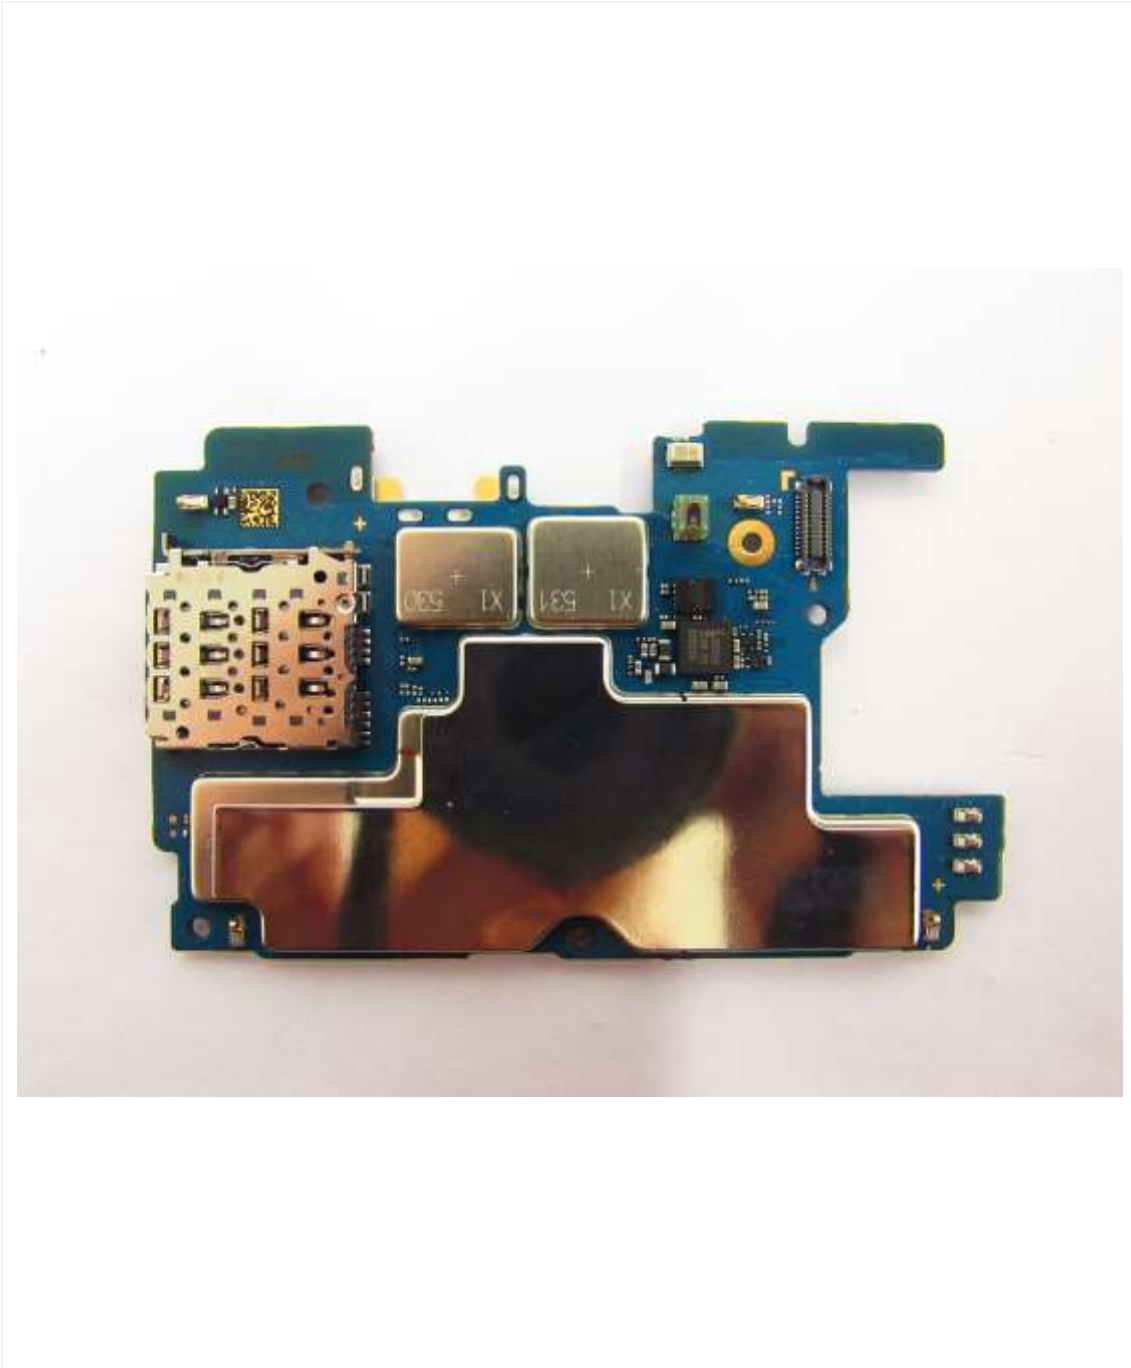

- INTERNAL PHOTOGRAPHS

■ Main / Bluetooth & WLAN Antenna Internal Photo

Tx Antenna Information Blue Highlighted

Ant	FCC Support Band List	Ant	FCC Support Band List
MAIN1 [Ant A]	TX/RX - GSM 850 - WCDMA B5 - LTE B5/12/26 - NR N5	SUB1 [Ant D]	DRX - GSM 850/1900 - WCDMA B2/4/5 - LTE B2/4/5/12/17/26/41/66 - NR N5/66
MAIN2 [Ant B]	TX/RX - GSM 1900 - WCDMA B2/4 - LTE B2/4/41/66 - NR 66	SUB2 [Ant E]	GPS L1 BT/WiFi 2.4GHz/5.0 GHz
MAIN3 [Ant C]	PRX/TX(In case MM, MH ENDC) - LTE B2/4 - NR PRX - NR N1/3/66	SUB3 [Ant F]	
NFC	NFC (See last page)	SUB4 [Ant G]	
		SUB5 [Ant H]	

1. Internal Photo

2. Internal Photo

3. Internal Photo

4. Internal Photo

5. Internal Photo

6. Internal Photo

7. Internal Photo

8. Internal Photo

9. Internal Photo

10. Internal Photo

11. Internal Photo

12. Internal Photo

13. Internal Photo

14. Internal Photo