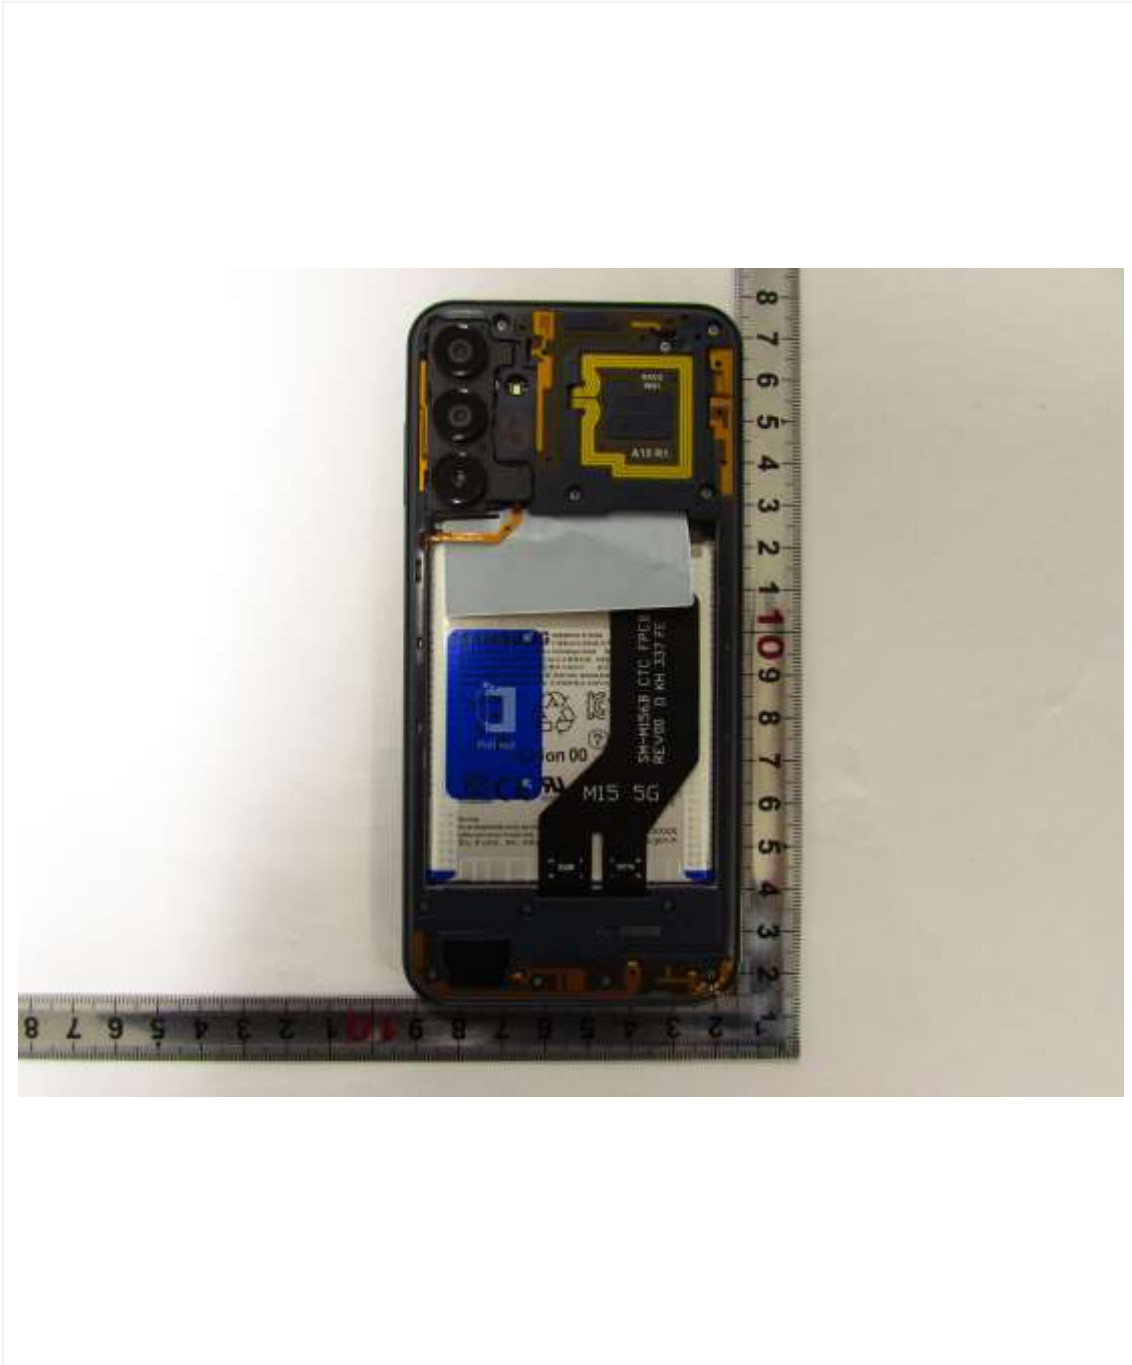

- INTERNAL PHOTOGRAPHS

■ Main / Bluetooth & WLAN Antenna Internal Photo

Tx Antenna Information Blue Highlighted

Ant	FCC Support Band List	Ant	FCC Support Band List
MAIN1 [Ant A]	TX/RX - GSM 850 - WCDMA B5 - LTE B5/12/26 - NR N5	SUB1 [Ant D]	DRX - GSM 850/1900 - WCDMA B2/4/5 - LTE B2/4/5/12/17/26/41/66 - NR N5/66
MAIN2 [Ant B]	TX/RX - GSM 1900 - WCDMA B2/4 - LTE B2/4/41/66 - NR 66	SUB2 [Ant E]	GPS L1 BT/WiFi 2.4GHz/5.0 GHz
MAIN3 [Ant C]	PRX/TX(In case MM, MH ENDC) - LTE B2/4 - NR PRX - NR N1/3/66	SUB3 [Ant F]	
NFC	NFC (See last page)	SUB4 [Ant G]	
		SUB5 [Ant H]	

1. Internal Photo

2. Internal Photo

3. Internal Photo

4. Internal Photo

5. Internal Photo

6. Internal Photo

7. Internal Photo

8. Internal Photo

9. Internal Photo

10. Internal Photo

11. Internal Photo

12. Internal Photo

13. Internal Photo

14. Internal Photo