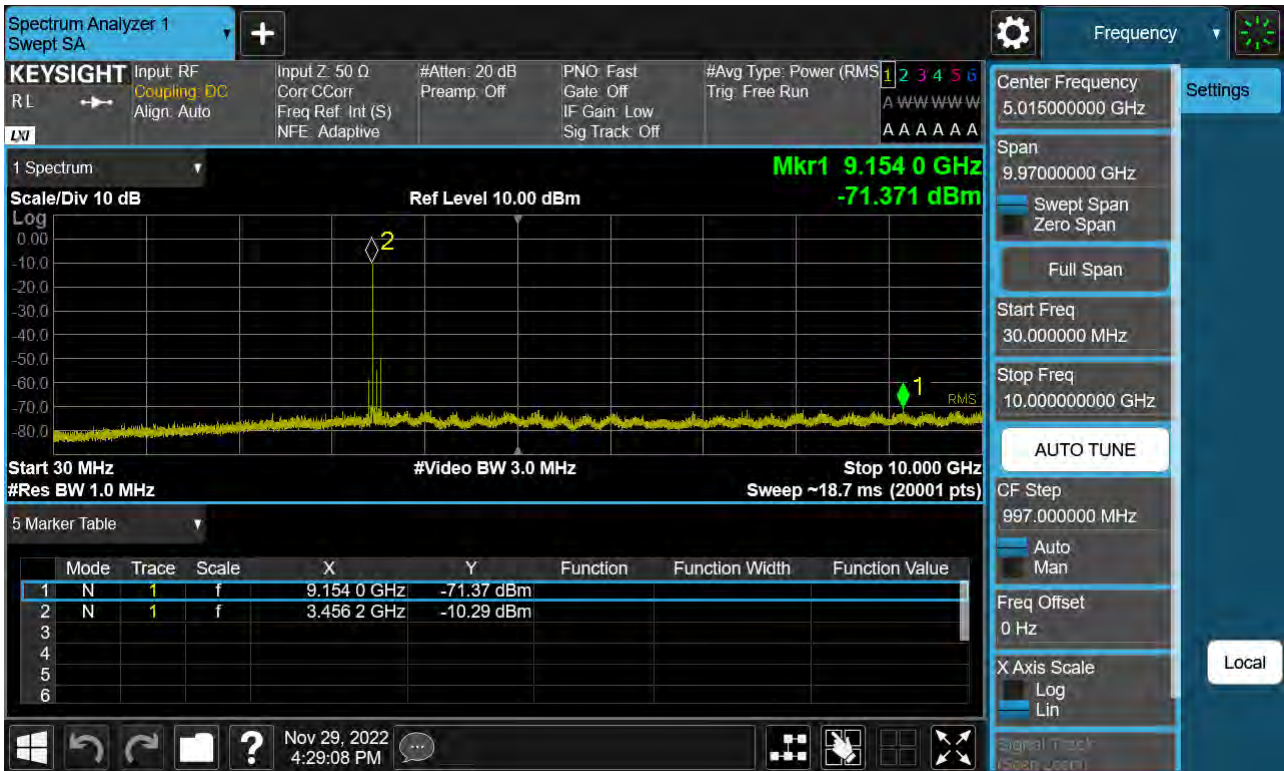

Sub6 n77. Conducted Spurious Plot\_2 (634000ch\_80 MHz\_BPSK)

Sub6 n77. Conducted Spurious Plot\_1 (633000ch\_90 MHz\_BPSK)

Sub6 n77. Conducted Spurious Plot\_2 (633000ch\_90 MHz\_BPSK)

Sub6 n77. Conducted Spurious Plot\_1 (633334ch\_90 MHz\_BPSK)