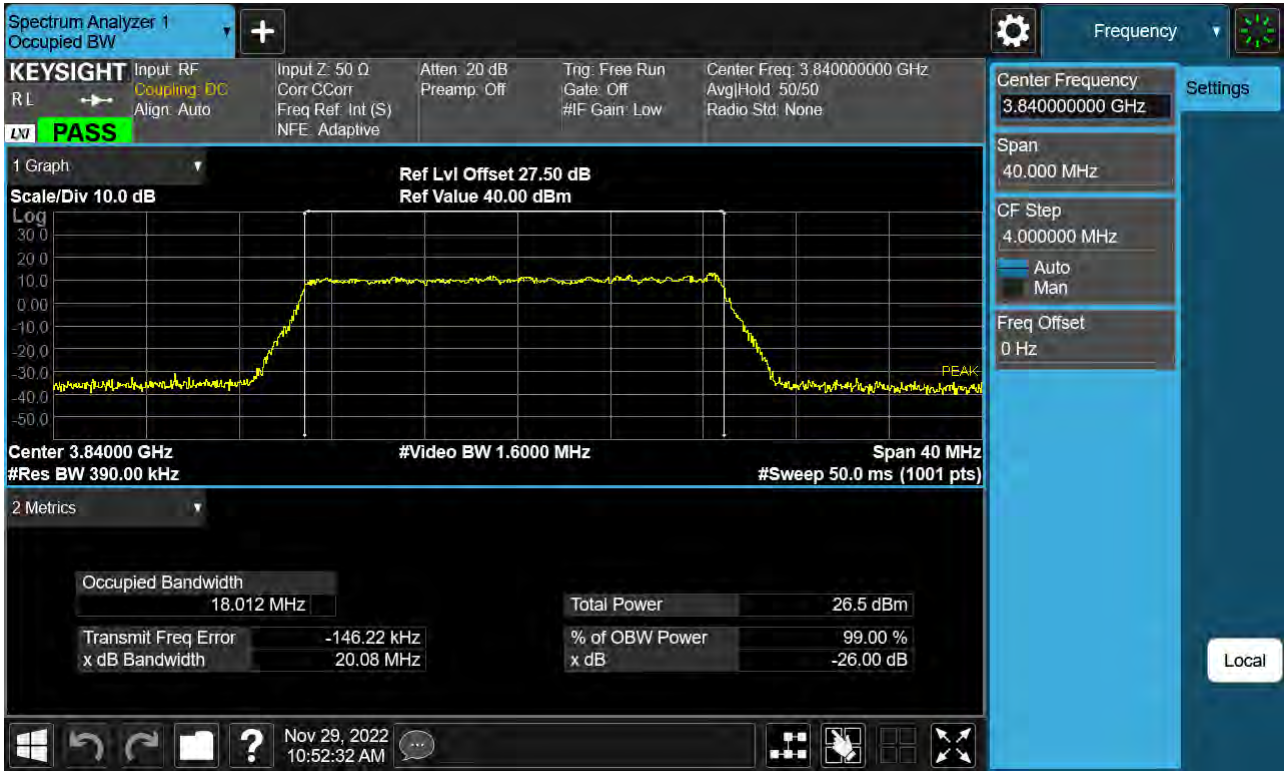

Sub6 n77. Occupied Bandwidth Plot (20 M BW Ch.656000 256QAM)