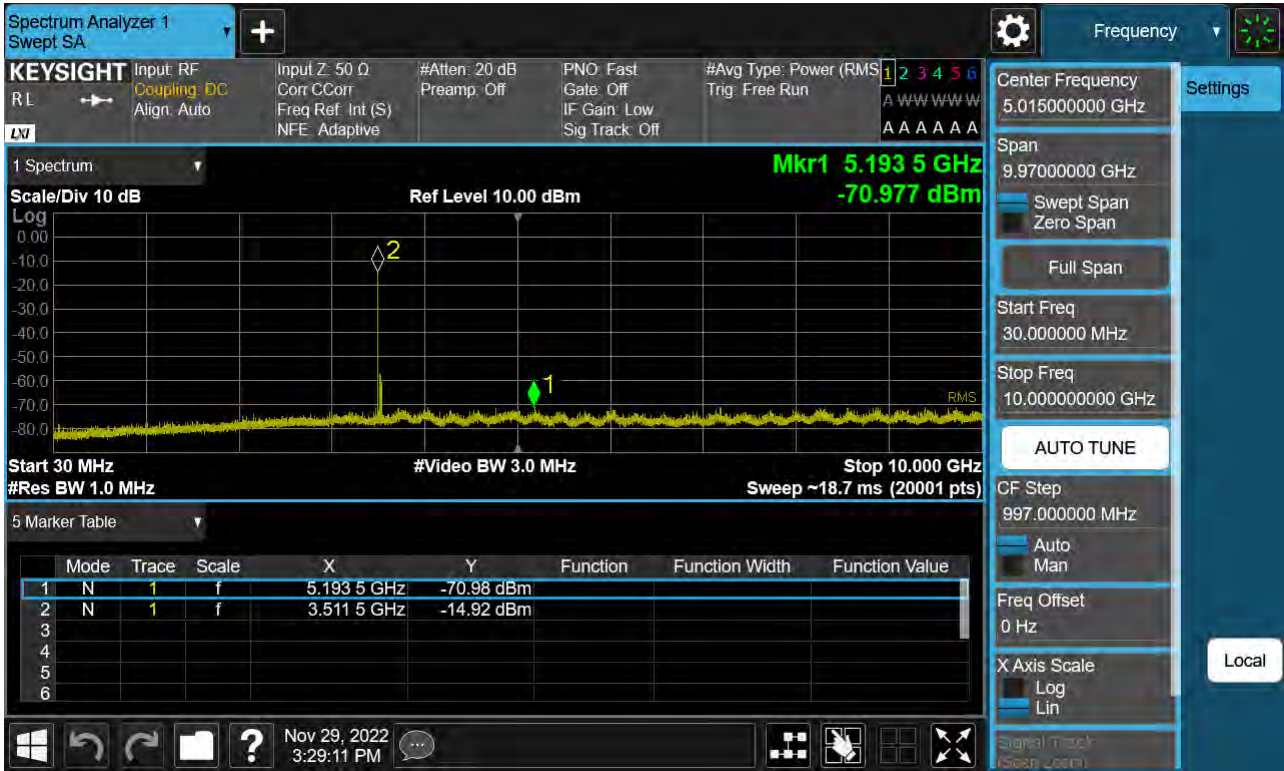

Sub6 n77. Conducted Spurious Plot\_2 (631334ch\_40 MHz\_BPSK)

Sub6 n77. Conducted Spurious Plot\_1 (633334ch\_40 MHz\_BPSK)

Sub6 n77. Conducted Spurious Plot\_2 (633334ch\_40 MHz\_BPSK)

Sub6 n77. Conducted Spurious Plot\_1 (635332ch\_40 MHz\_BPSK)