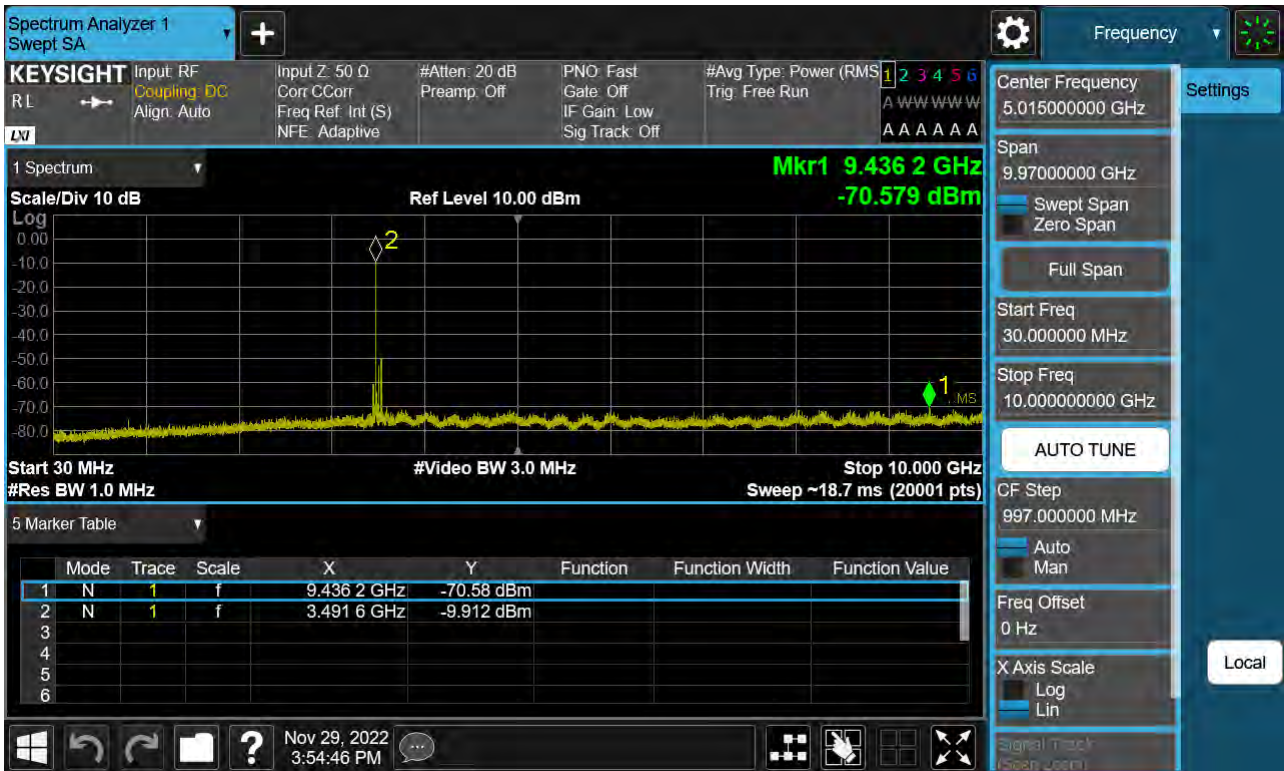

Sub6 n77. Conducted Spurious Plot\_2 (632000ch\_60 MHz\_BPSK)

Sub6 n77. Conducted Spurious Plot\_1 (633334ch\_60 MHz\_BPSK)

Sub6 n77. Conducted Spurious Plot\_2 (633334ch\_60 MHz\_BPSK)

Sub6 n77. Conducted Spurious Plot\_1 (634666ch\_60 MHz\_BPSK)