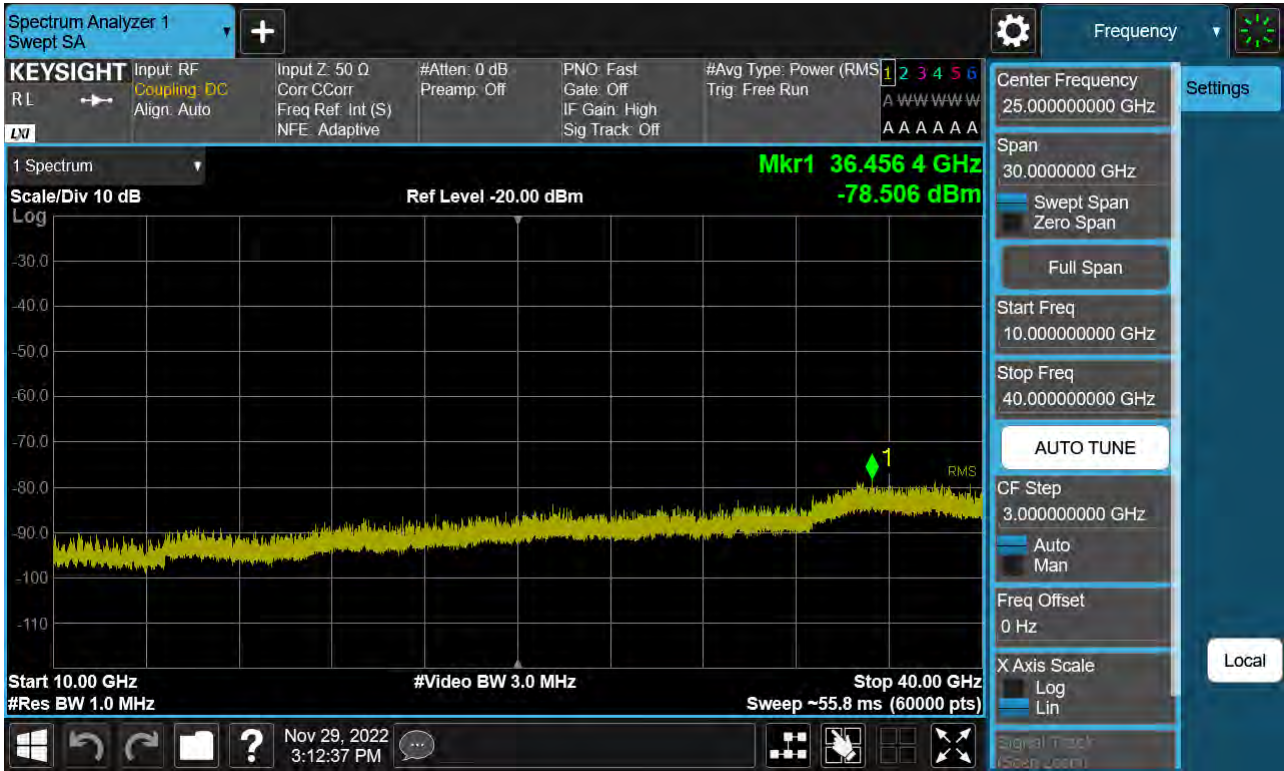

Sub6 n77. Conducted Spurious Plot_2 (633334ch_30 MHz_BPSK)