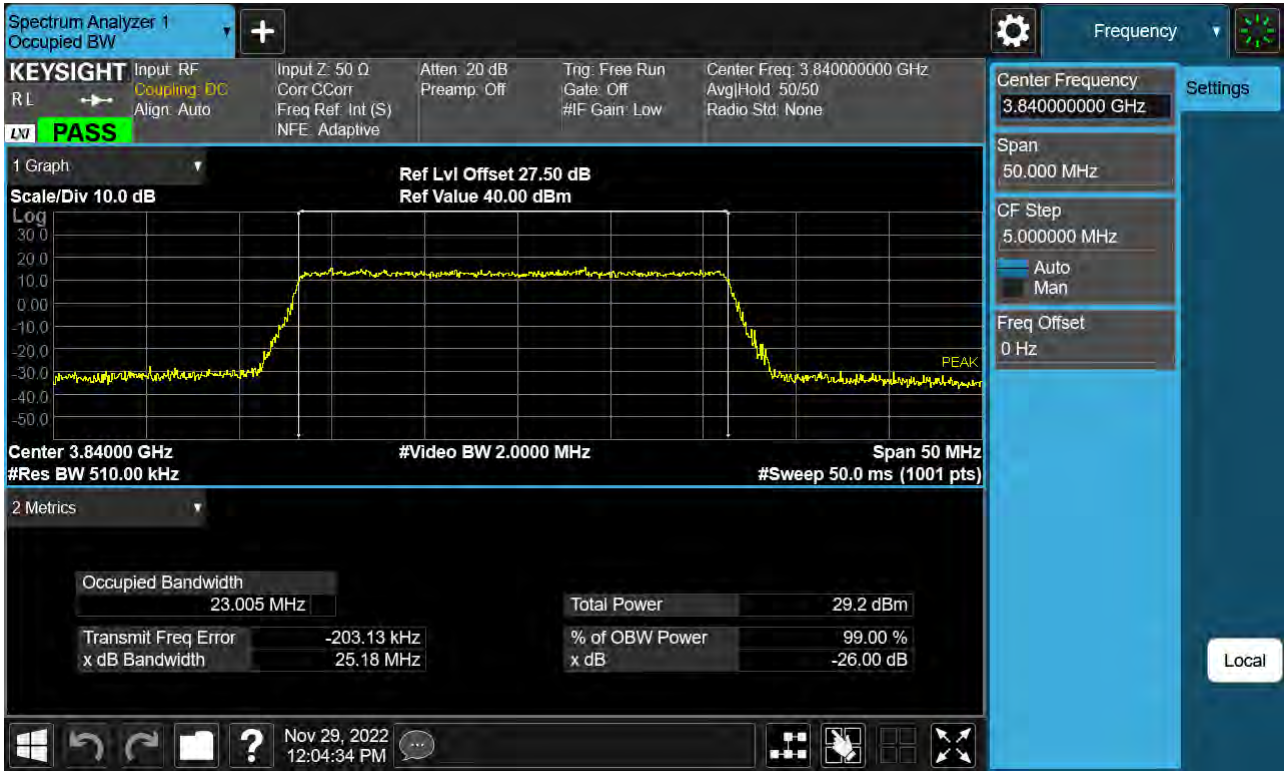

Sub6 n77. Occupied Bandwidth Plot (20 M BW Ch.656000 256QAM )

Sub6 n77. Occupied Bandwidth Plot (25 M BW Ch.656000 BPSK )

Sub6 n77. Occupied Bandwidth Plot (25 M BW Ch.656000 QPSK )

Sub6 n77. Occupied Bandwidth Plot (25 M BW Ch.656000 16QAM )