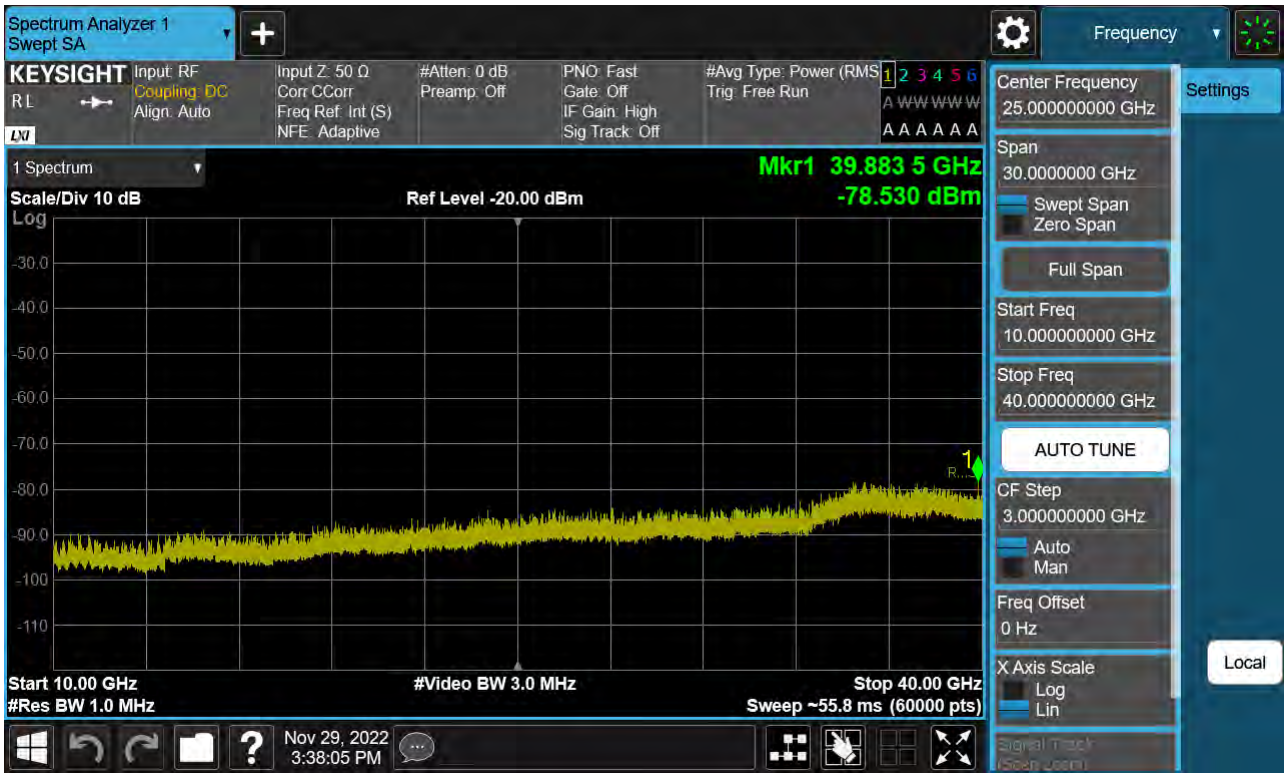

Sub6 n77. Conducted Spurious Plot\_2 (635332ch\_40 MHz\_BPSK)

Sub6 n77. Conducted Spurious Plot\_1 (631668ch\_50 MHz\_BPSK)

Sub6 n77. Conducted Spurious Plot\_2 (631668ch\_50 MHz\_BPSK)

Sub6 n77. Conducted Spurious Plot\_1 (633334ch\_50 MHz\_BPSK)

Sub6 n77. Conducted Spurious Plot\_2 (633334ch\_50 MHz\_BPSK)

Sub6 n77. Conducted Spurious Plot\_1 (635000ch\_50 MHz\_BPSK)

Sub6 n77. Conducted Spurious Plot\_2 (635000ch\_50 MHz\_BPSK)

Sub6 n77. Conducted Spurious Plot\_1 (632000ch\_60 MHz\_BPSK)