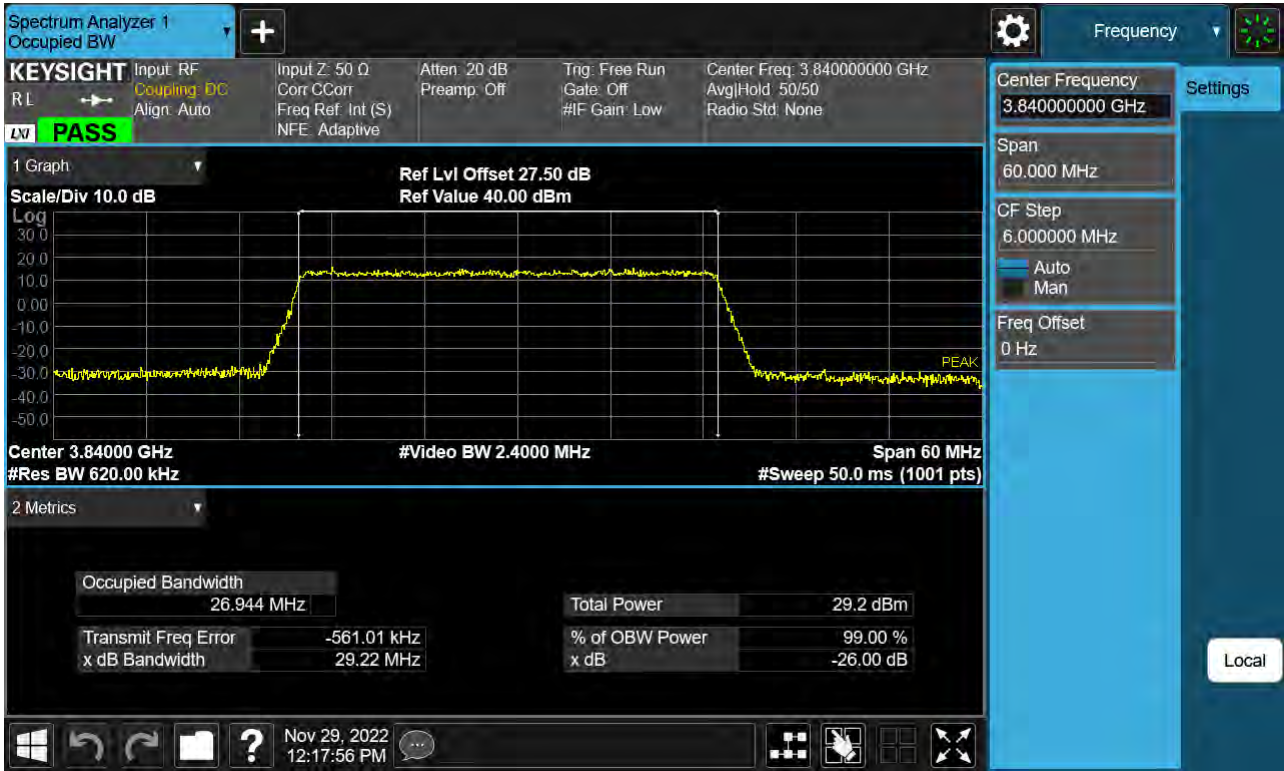

Sub6 n77. Occupied Bandwidth Plot (30 M BW Ch.656000 16QAM)