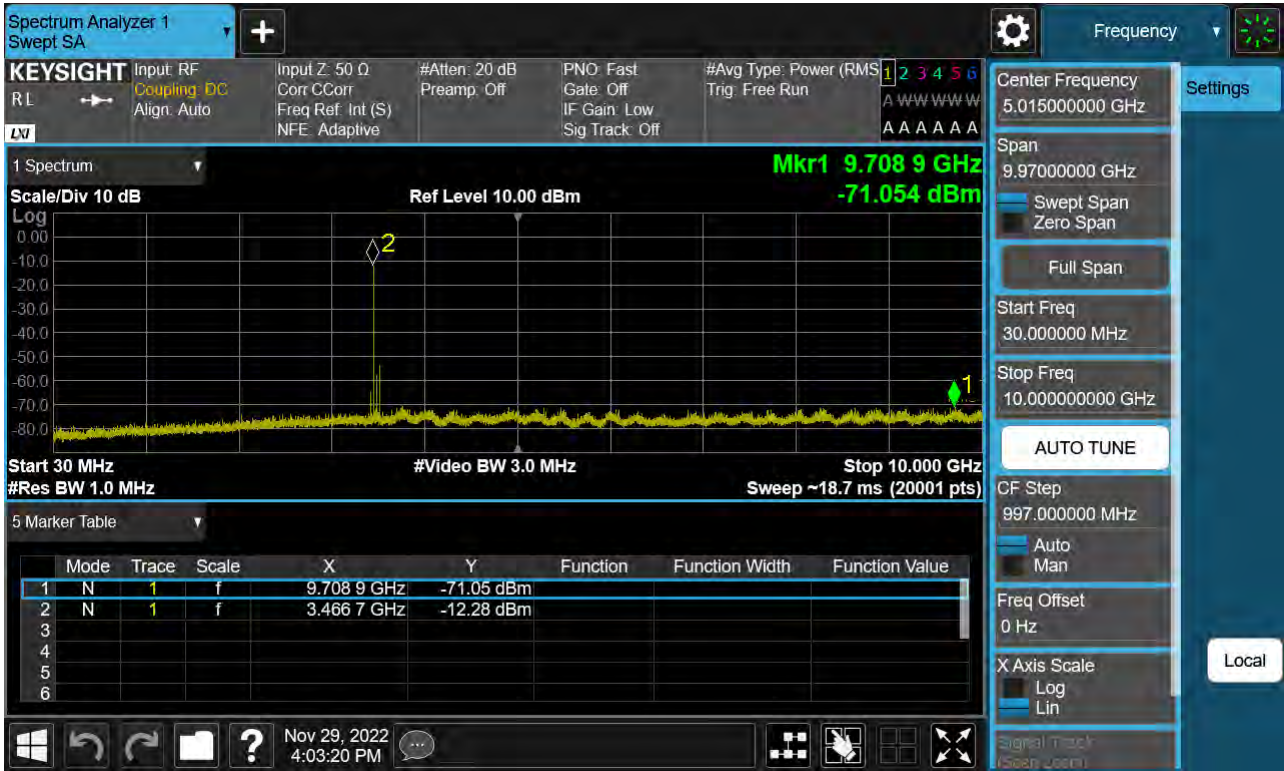

Sub6 n77. Conducted Spurious Plot\_2 (634666ch\_60 MHz\_BPSK)

Sub6 n77. Conducted Spurious Plot\_1 (632334ch\_70 MHz\_BPSK)

Sub6 n77. Conducted Spurious Plot\_2 (632334ch\_70 MHz\_BPSK)

Sub6 n77. Conducted Spurious Plot\_1 (633334ch\_70 MHz\_BPSK)