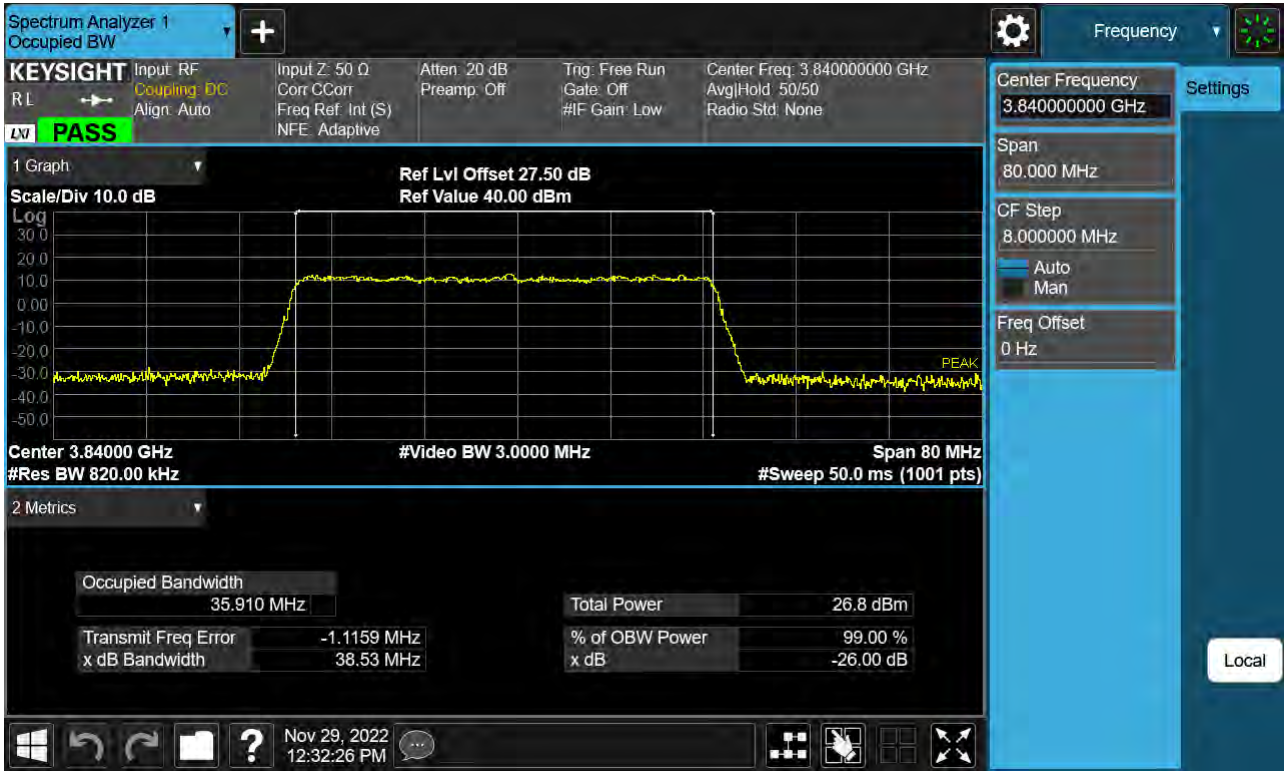

Sub6 n77. Occupied Bandwidth Plot (40 M BW Ch.656000 QPSK )

Sub6 n77. Occupied Bandwidth Plot (40 M BW Ch.656000 16QAM )

Sub6 n77. Occupied Bandwidth Plot (40 M BW Ch.656000 64QAM )

Sub6 n77. Occupied Bandwidth Plot (40 M BW Ch.656000 256QAM)