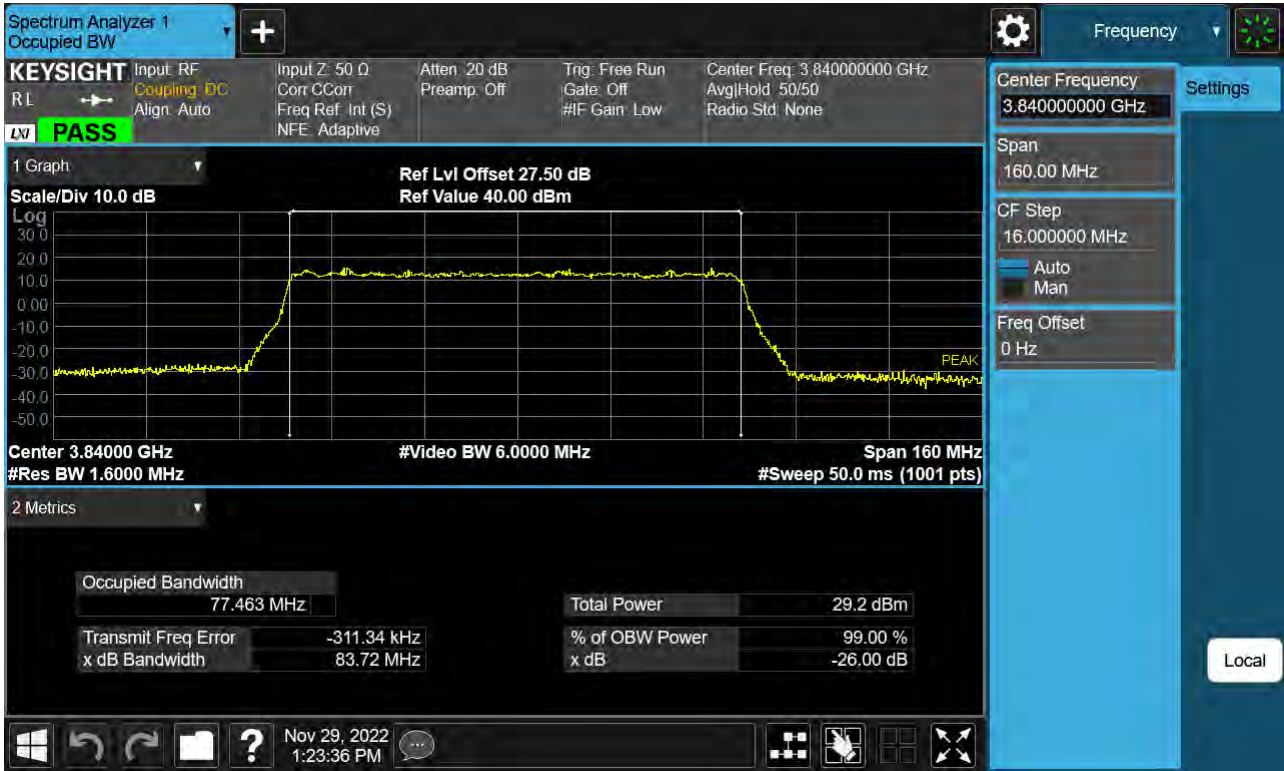

Sub6 n77. Occupied Bandwidth Plot (80 M BW Ch.656000 64QAM)