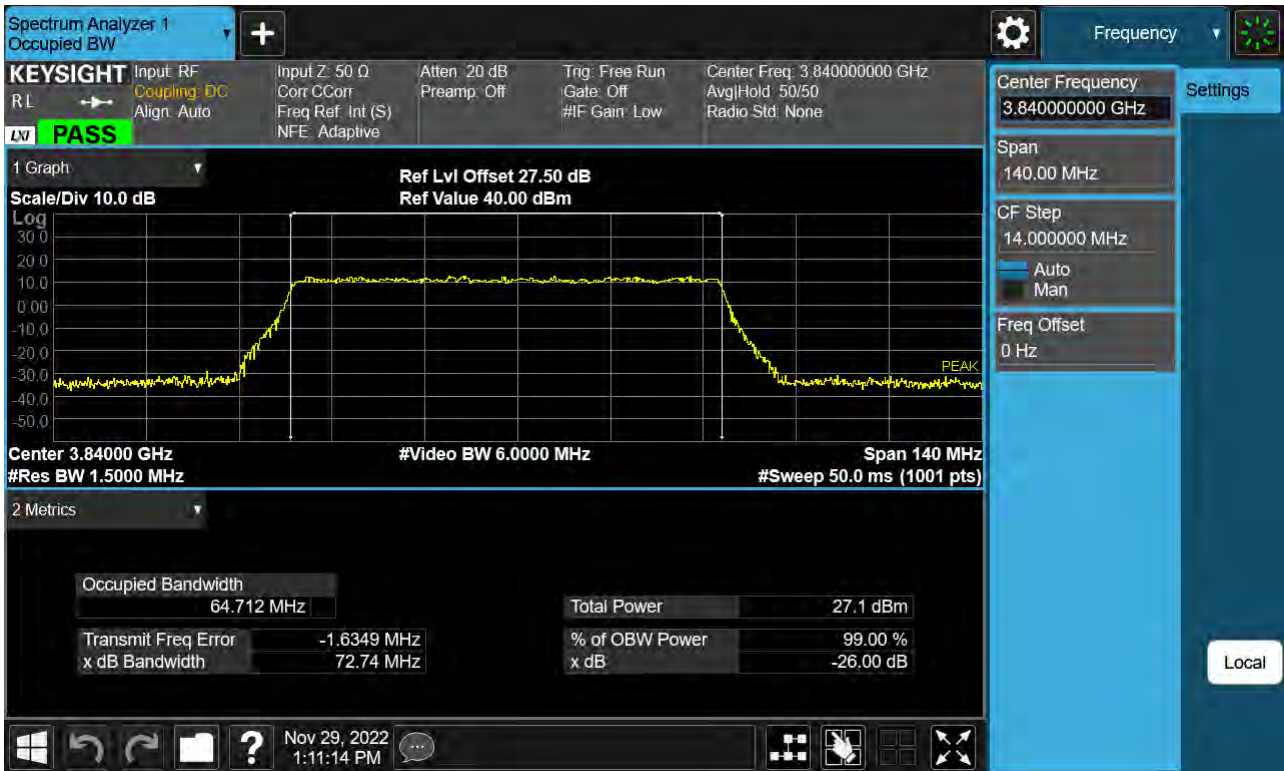

Sub6 n77. Occupied Bandwidth Plot (80 M BW Ch.656000 BPSK)

Sub6 n77. Occupied Bandwidth Plot (70 M BW Ch.656000 256QAM)