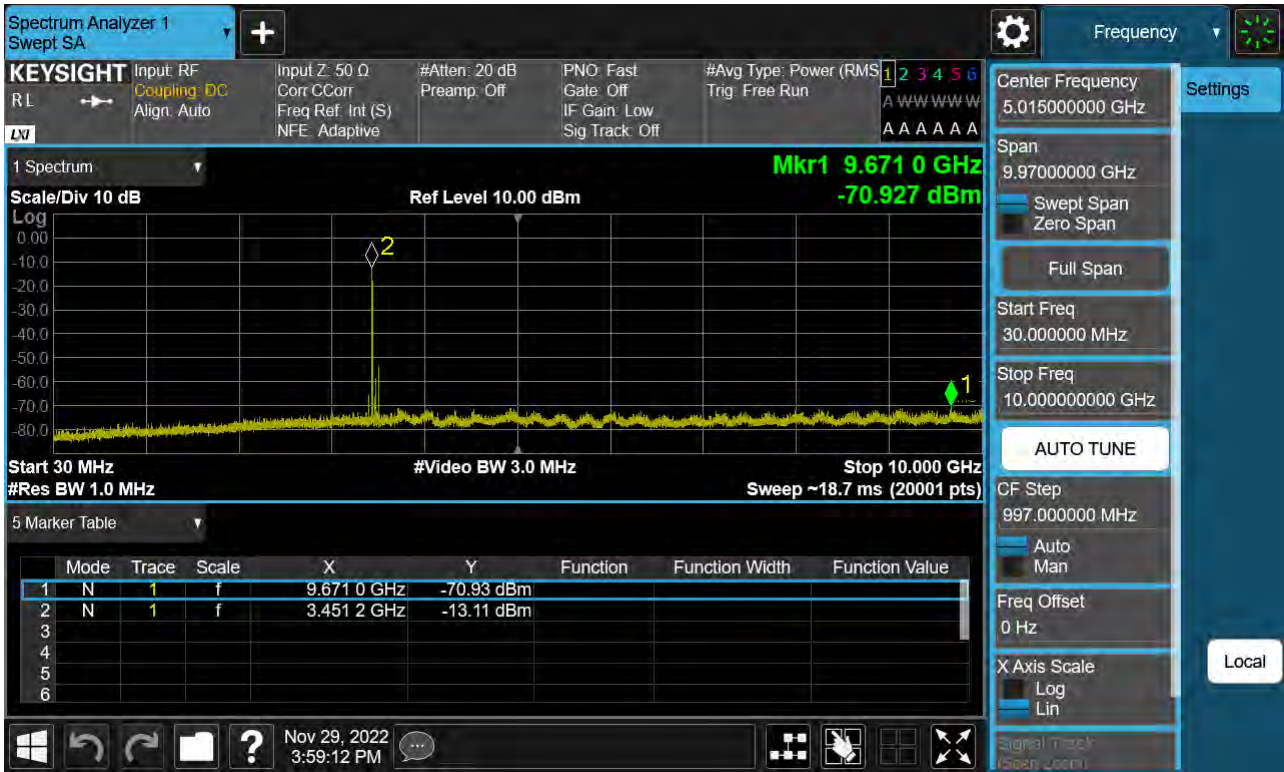

Sub6 n77. Conducted Spurious Plot_1 (632334ch_70 MHz_BPSK)