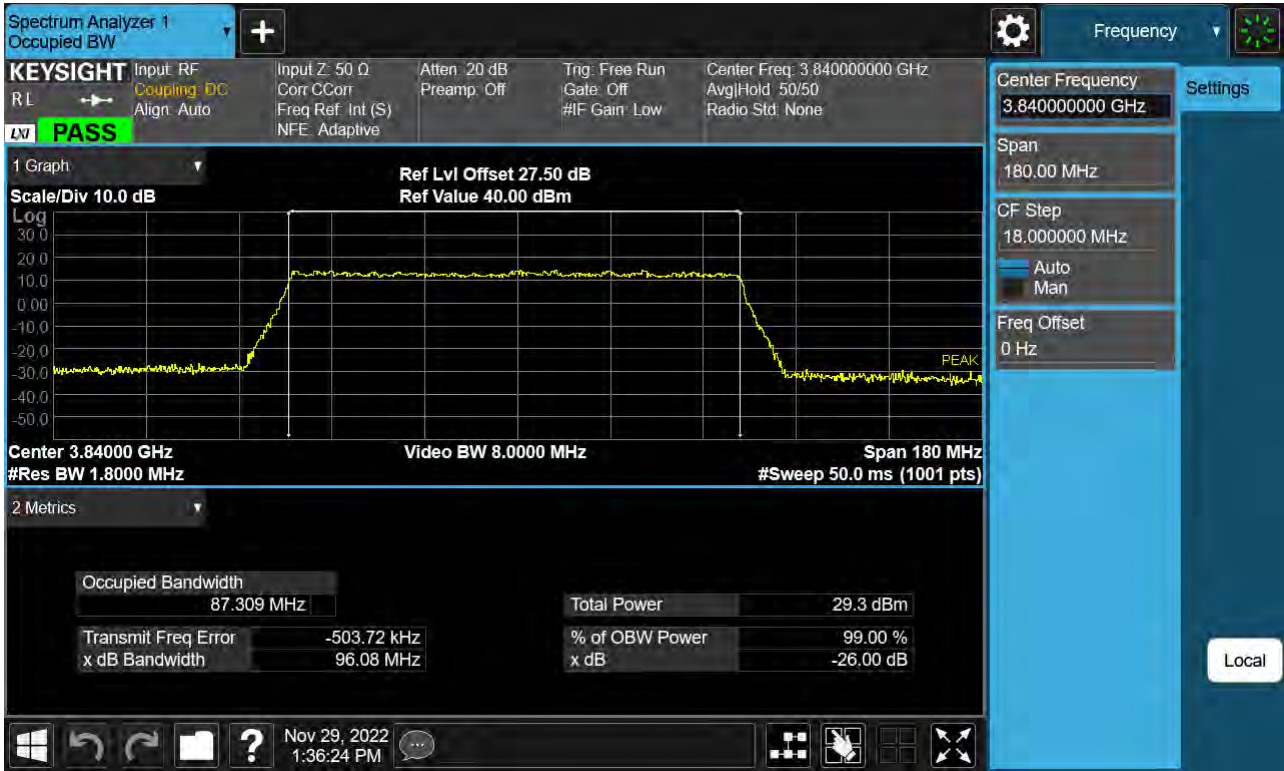

Sub6 n77. Occupied Bandwidth Plot (90 M BW Ch.656000 BPSK )

Sub6 n77. Occupied Bandwidth Plot (90 M BW Ch.656000 QPSK )

Sub6 n77. Occupied Bandwidth Plot (90 M BW Ch.656000 16QAM )

Sub6 n77. Occupied Bandwidth Plot (90 M BW Ch.656000 64QAM )