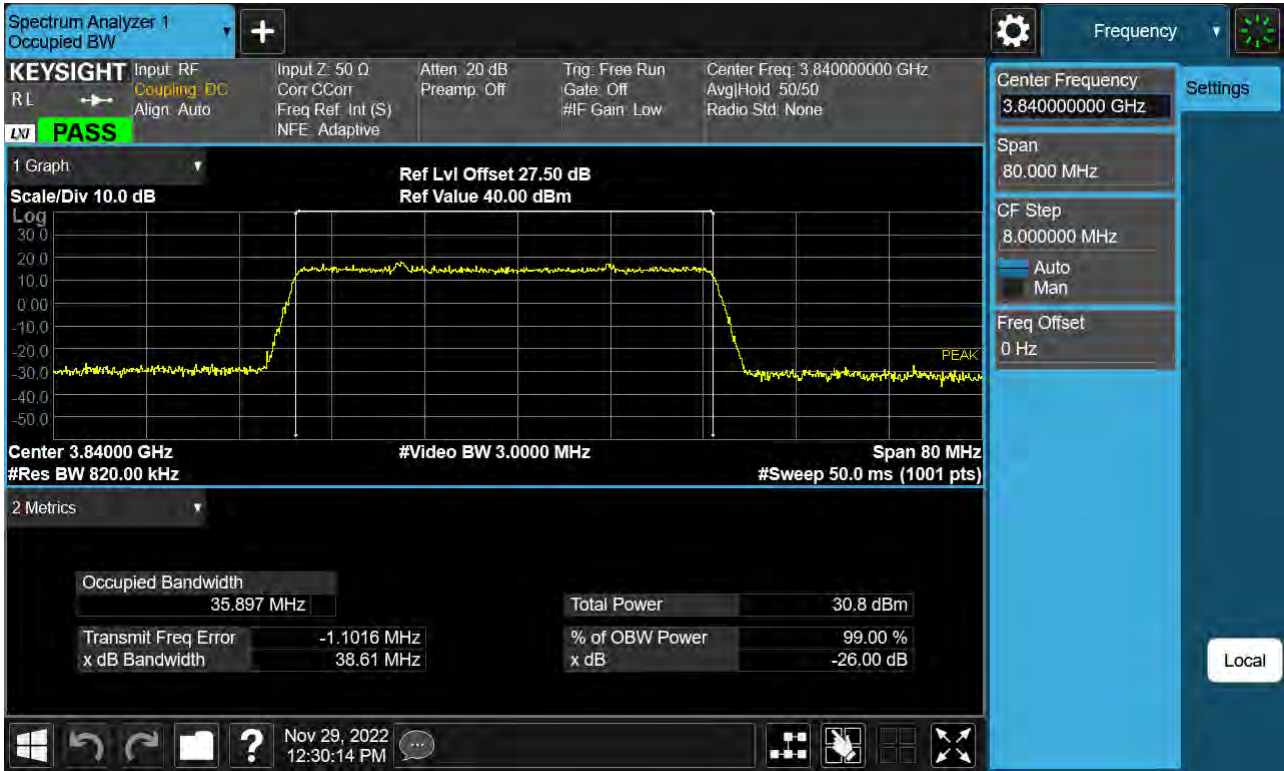

Sub6 n77. Occupied Bandwidth Plot (30 M BW Ch.656000 16QAM )

Sub6 n77. Occupied Bandwidth Plot (30 M BW Ch.656000 64QAM )

Sub6 n77. Occupied Bandwidth Plot (30 M BW Ch.656000 256QAM )

Sub6 n77. Occupied Bandwidth Plot (40 M BW Ch.656000 BPSK )