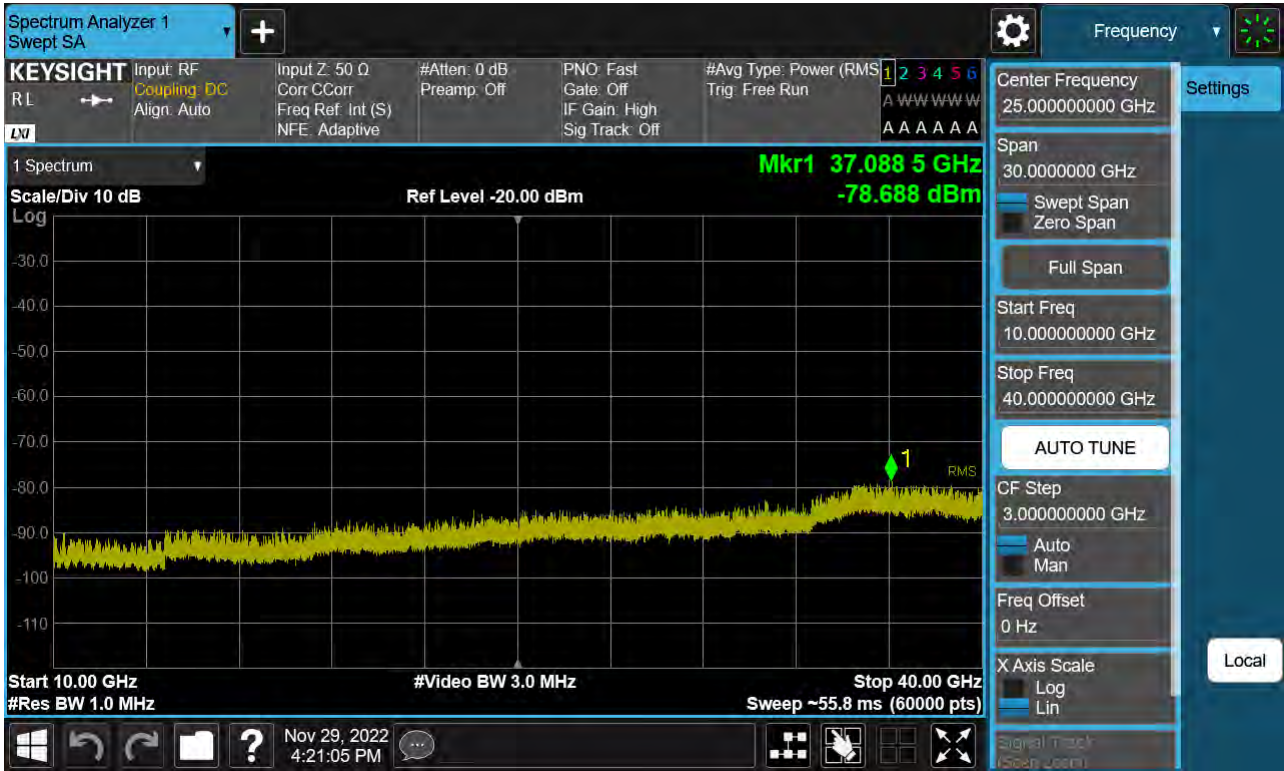

Sub6 n77. Conducted Spurious Plot\_2 (632668ch\_80 MHz\_BPSK)

Sub6 n77. Conducted Spurious Plot\_1 (633334ch\_80 MHz\_BPSK)

Sub6 n77. Conducted Spurious Plot\_2 (633334ch\_80 MHz\_BPSK)

Sub6 n77. Conducted Spurious Plot\_1 (634000ch\_80 MHz\_BPSK)

Sub6 n77. Conducted Spurious Plot\_2 (634000ch\_80 MHz\_BPSK)

Sub6 n77. Conducted Spurious Plot\_1 (633000ch\_90 MHz\_BPSK)

Sub6 n77. Conducted Spurious Plot\_2 (633000ch\_90 MHz\_BPSK)

Sub6 n77. Conducted Spurious Plot\_1 (633334ch\_90 MHz\_BPSK)