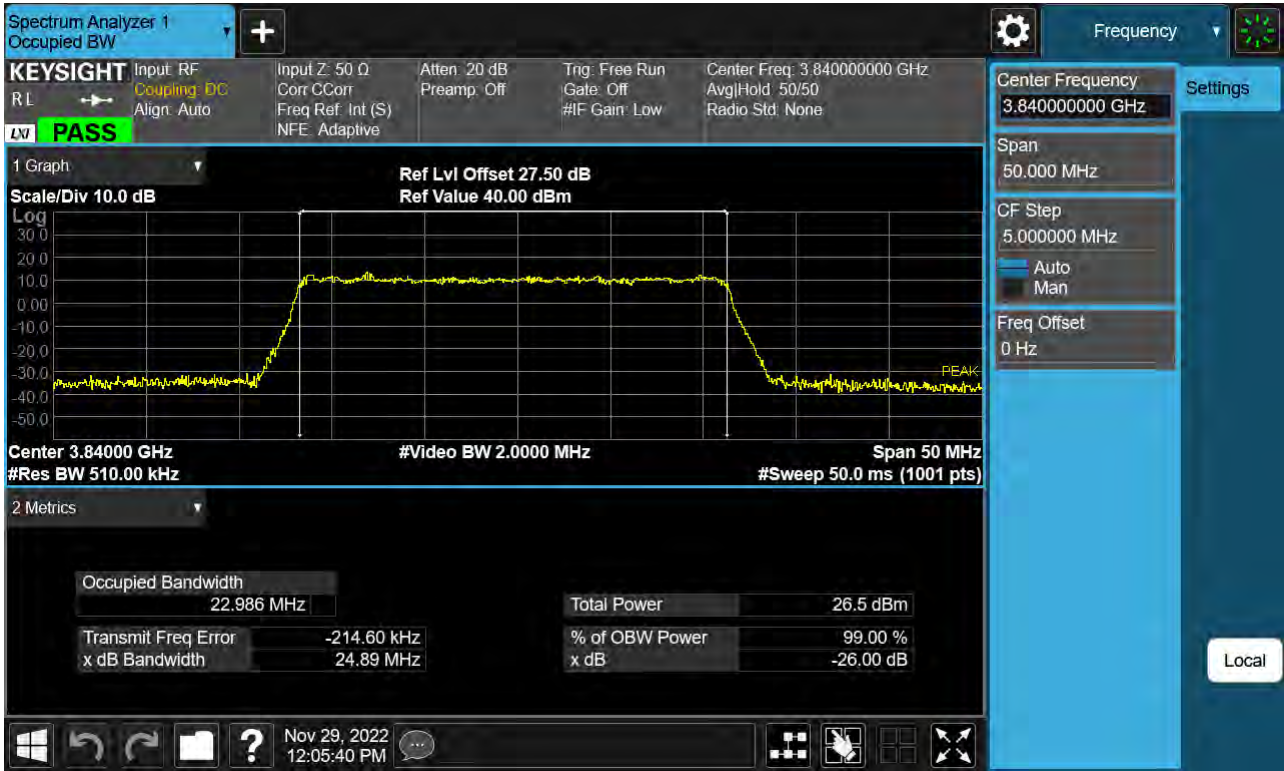

Sub6 n77. Occupied Bandwidth Plot (25 M BW Ch.656000 256QAM)