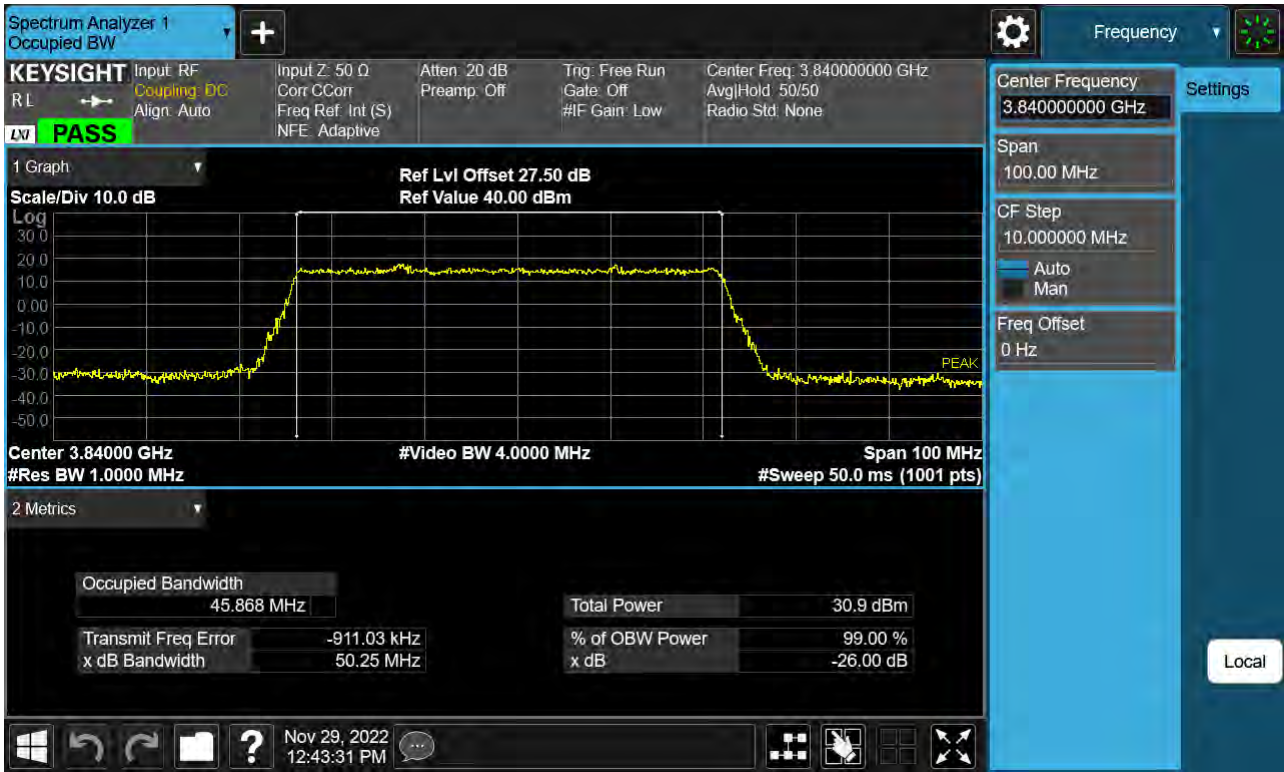

Sub6 n77. Occupied Bandwidth Plot (50 M BW Ch.656000 BPSK)