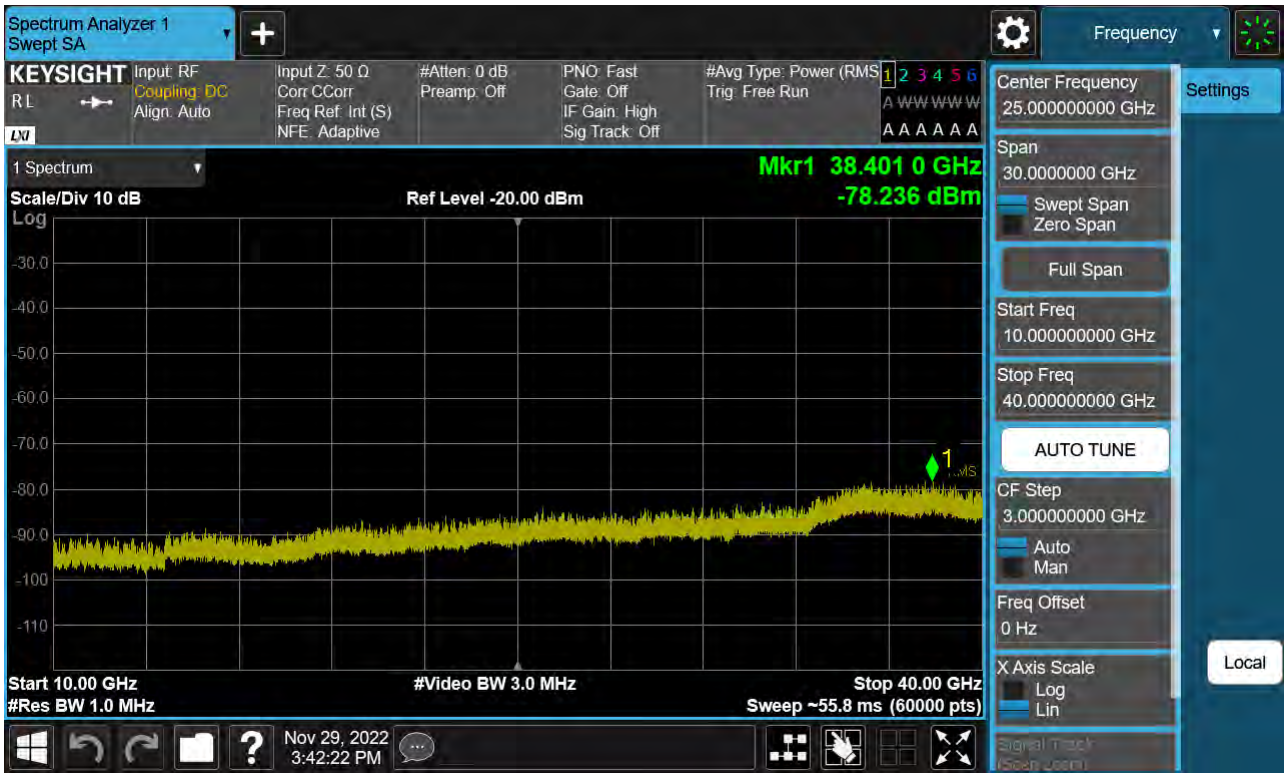

Sub6 n77. Conducted Spurious Plot_2 (635000ch_50 MHz_BPSK)