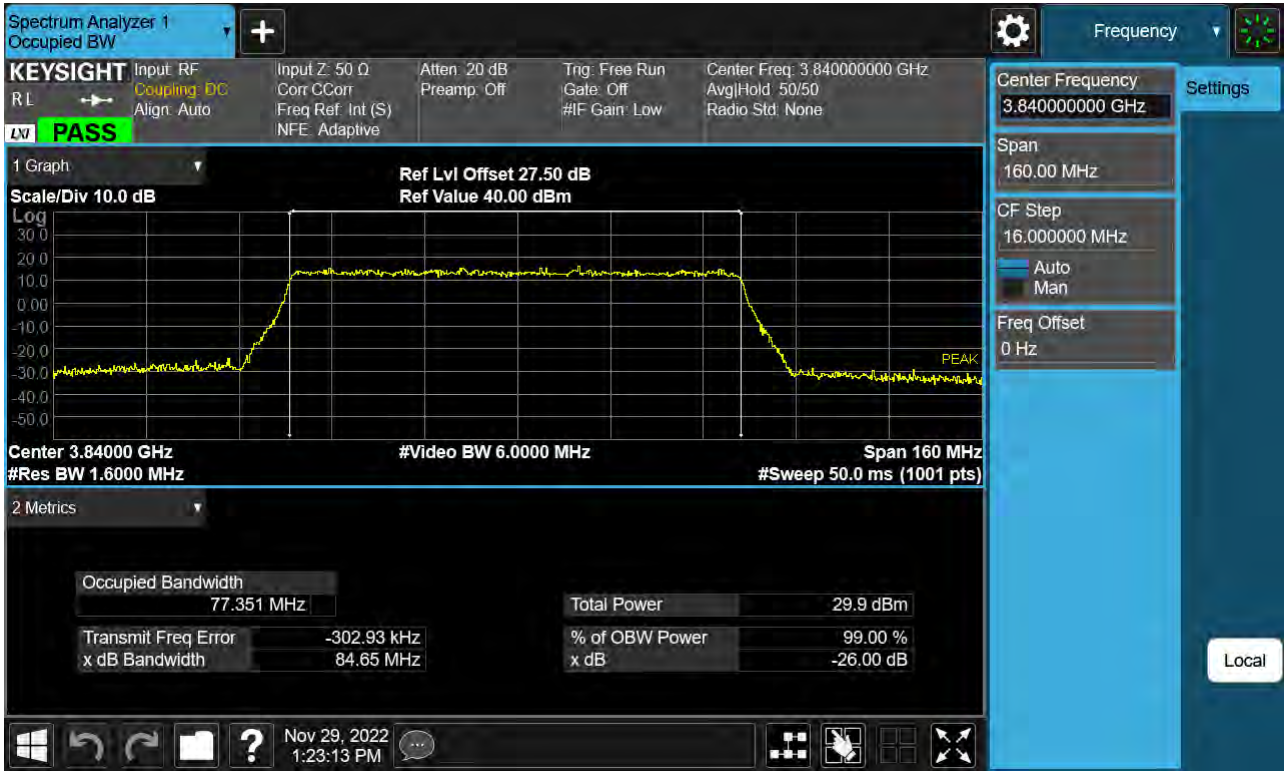

Sub6 n77. Occupied Bandwidth Plot (80 M BW Ch.656000 16QAM)