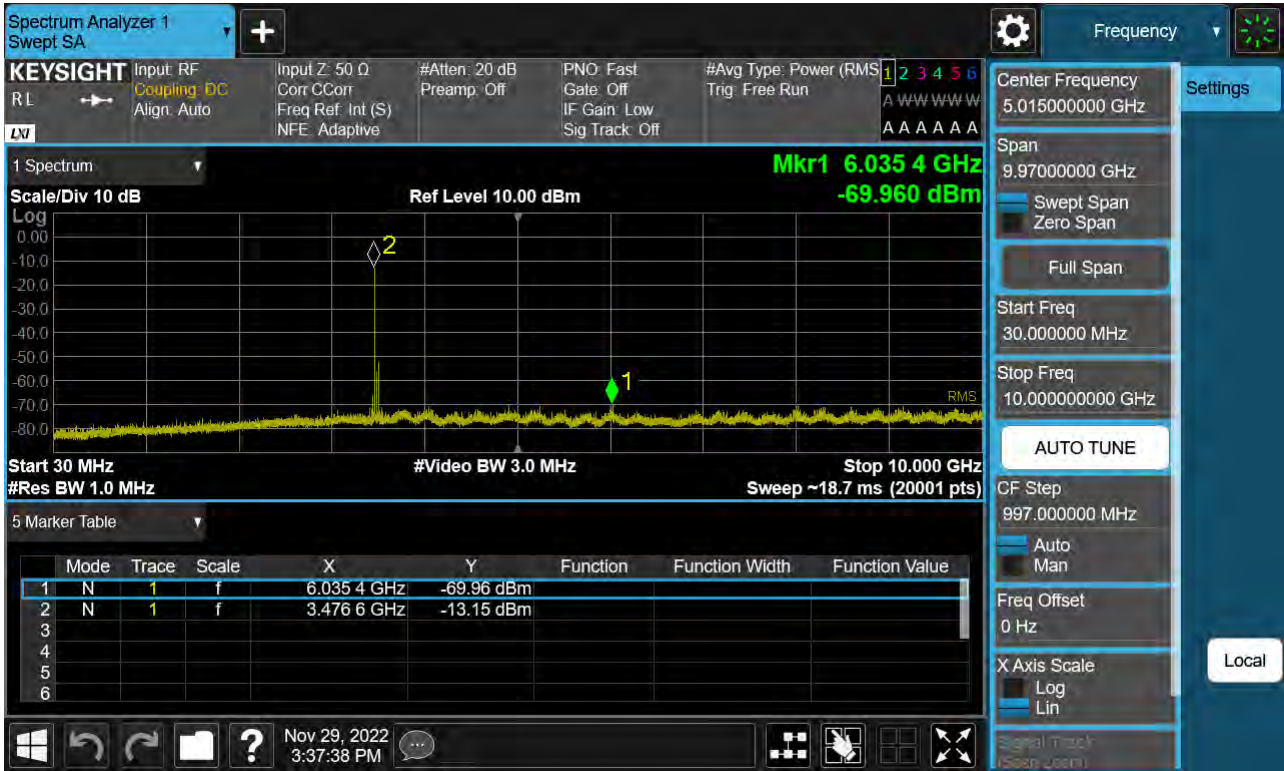

Sub6 n77. Conducted Spurious Plot\_2 (635332ch\_40 MHz\_BPSK)

Sub6 n77. Conducted Spurious Plot\_1 (631668ch\_50 MHz\_BPSK)

Sub6 n77. Conducted Spurious Plot\_2 (631668ch\_50 MHz\_BPSK)

Sub6 n77. Conducted Spurious Plot\_1 (633334ch\_50 MHz\_BPSK)