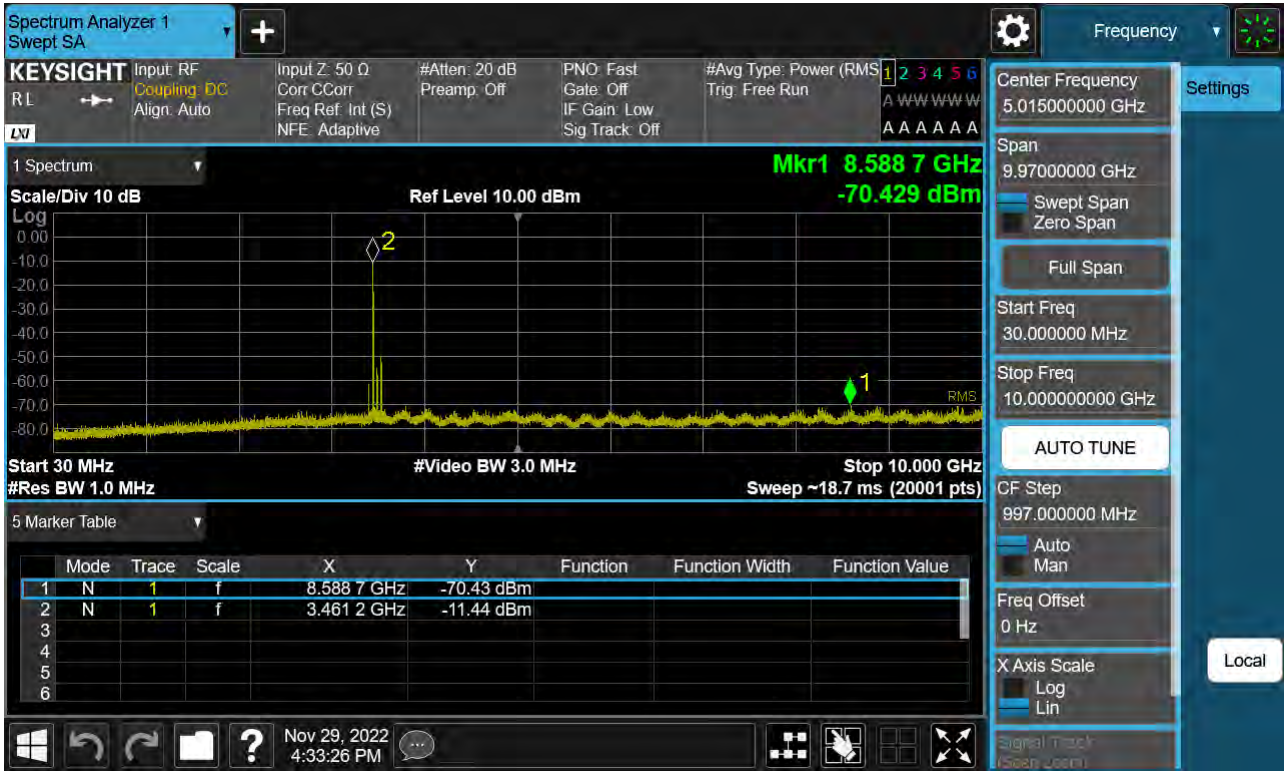

Sub6 n77. Conducted Spurious Plot\_2 (634000ch\_80 MHz\_BPSK)

Sub6 n77. Conducted Spurious Plot\_1 (633000ch\_90 MHz\_BPSK)

Sub6 n77. Conducted Spurious Plot\_2 (633000ch\_90 MHz\_BPSK)

Sub6 n77. Conducted Spurious Plot\_1 (633334ch\_90 MHz\_BPSK)

Sub6 n77. Conducted Spurious Plot\_2 (633334ch\_90 MHz\_BPSK)

Sub6 n77. Conducted Spurious Plot\_1 (633666ch\_90 MHz\_BPSK)

Sub6 n77. Conducted Spurious Plot\_2 (633666ch\_90 MHz\_BPSK)

Sub6 n77. Conducted Spurious Plot\_1 (633334ch\_100 MHz\_BPSK)