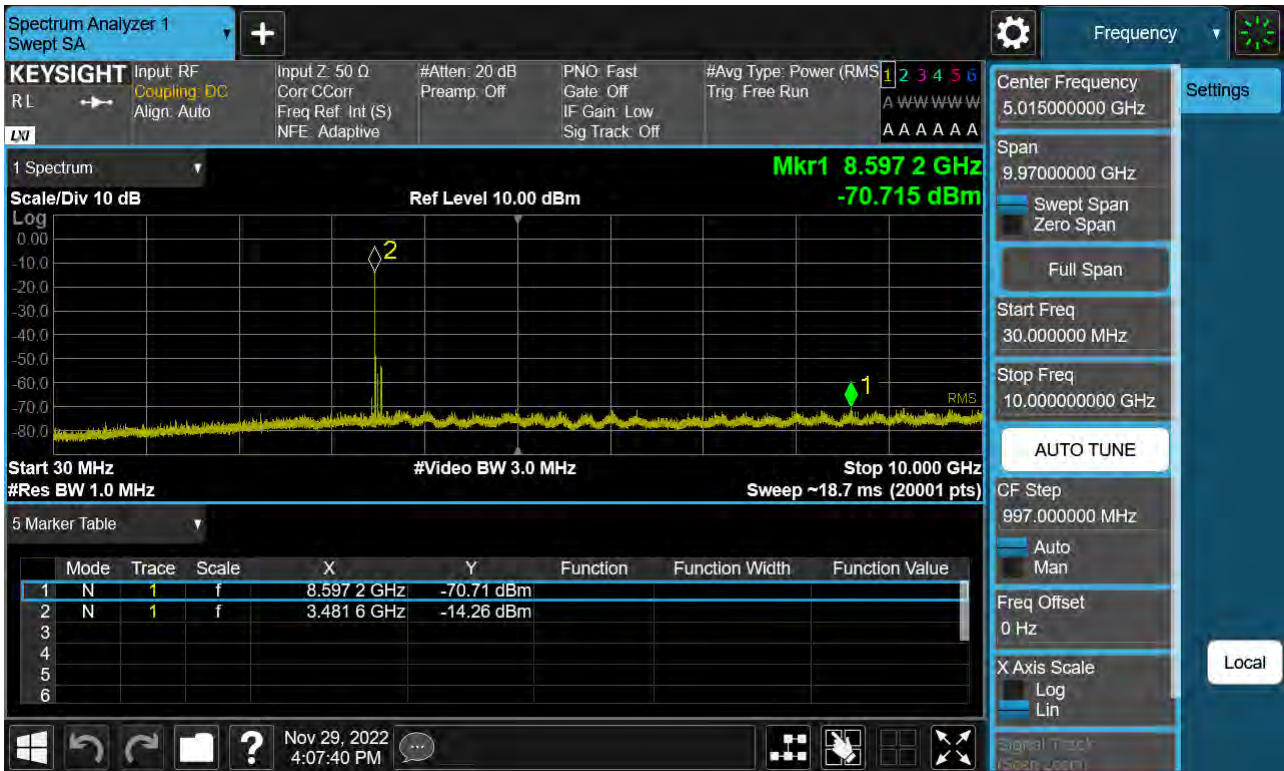

Sub6 n77. Conducted Spurious Plot_1 (634332ch_70 MHz_BPSK)