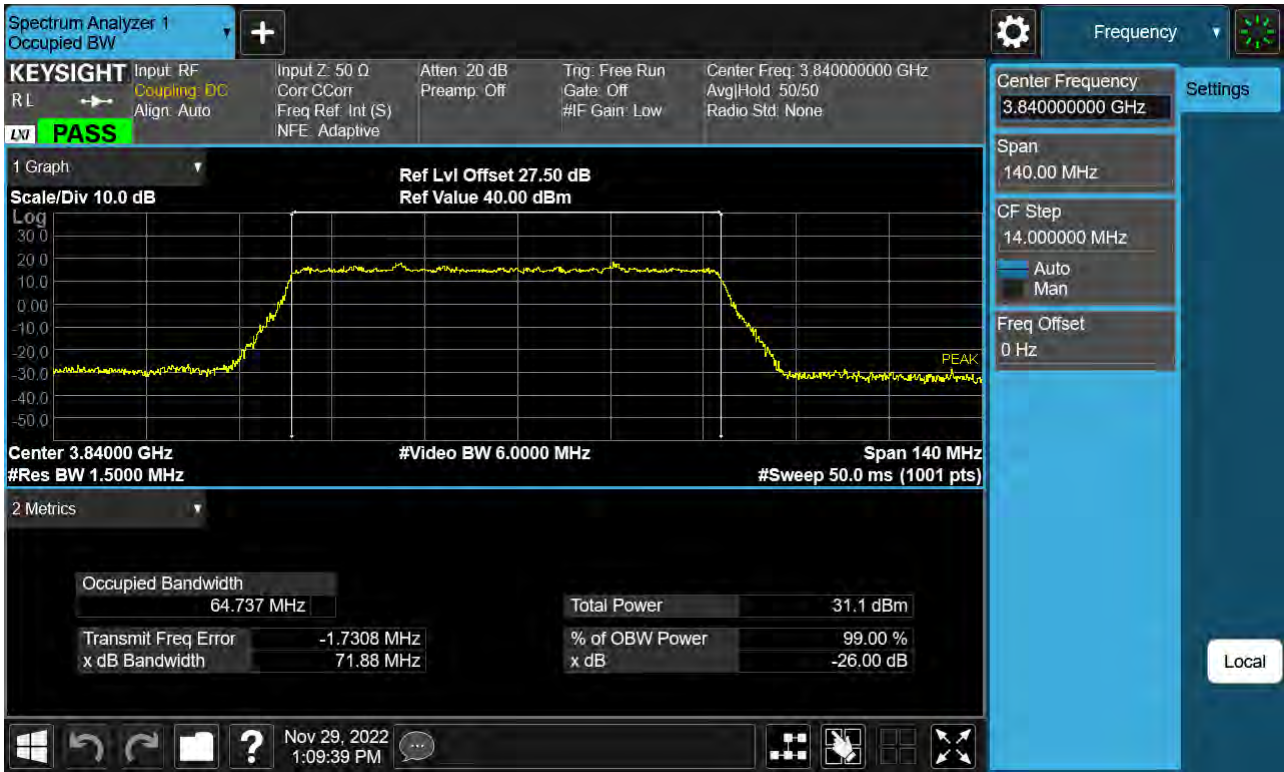

Sub6 n77. Occupied Bandwidth Plot (70 M BW Ch.656000 BPSK)