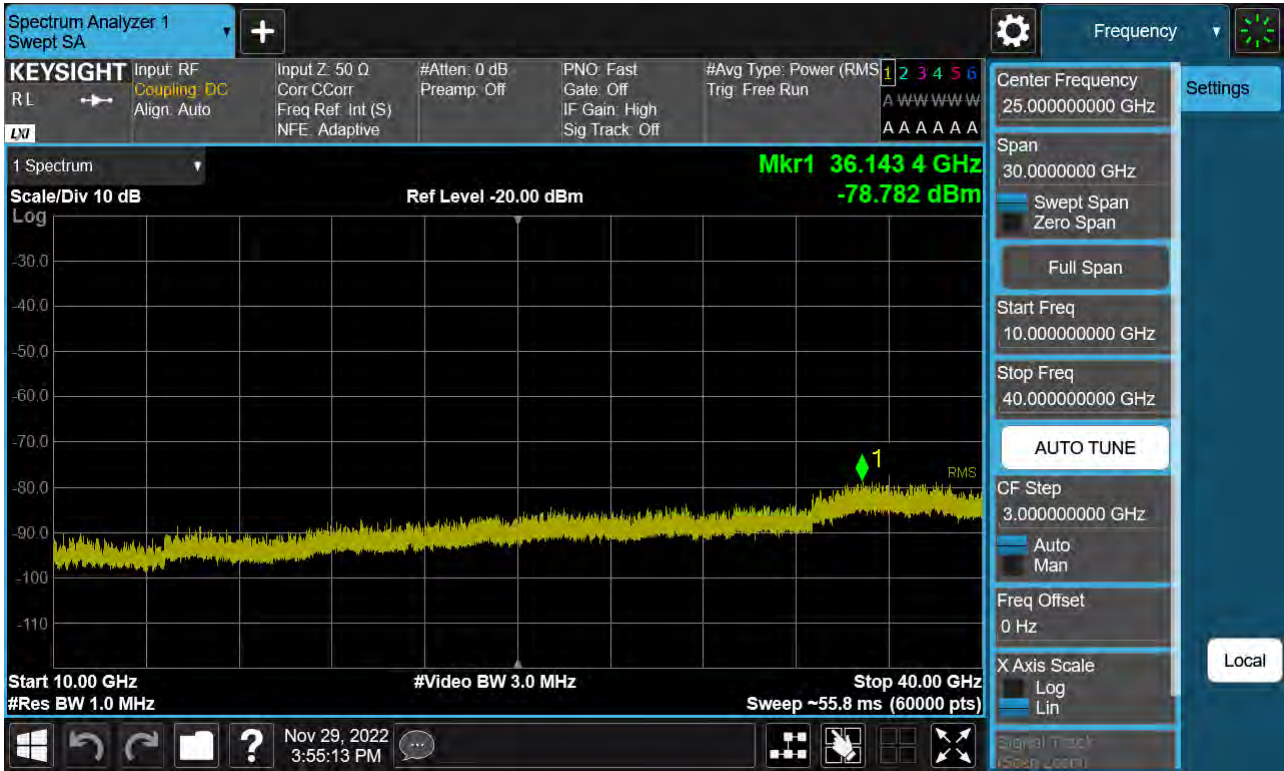

Sub6 n77. Conducted Spurious Plot\_2 (632000ch\_60 MHz\_BPSK)

Sub6 n77. Conducted Spurious Plot\_1 (633334ch\_60 MHz\_BPSK)

Sub6 n77. Conducted Spurious Plot\_2 (633334ch\_60 MHz\_BPSK)

Sub6 n77. Conducted Spurious Plot\_1 (634666ch\_60 MHz\_BPSK)

Sub6 n77. Conducted Spurious Plot\_2 (634666ch\_60 MHz\_BPSK)

Sub6 n77. Conducted Spurious Plot\_1 (632334ch\_70 MHz\_BPSK)

Sub6 n77. Conducted Spurious Plot\_2 (632334ch\_70 MHz\_BPSK)

Sub6 n77. Conducted Spurious Plot\_1 (633334ch\_70 MHz\_BPSK)