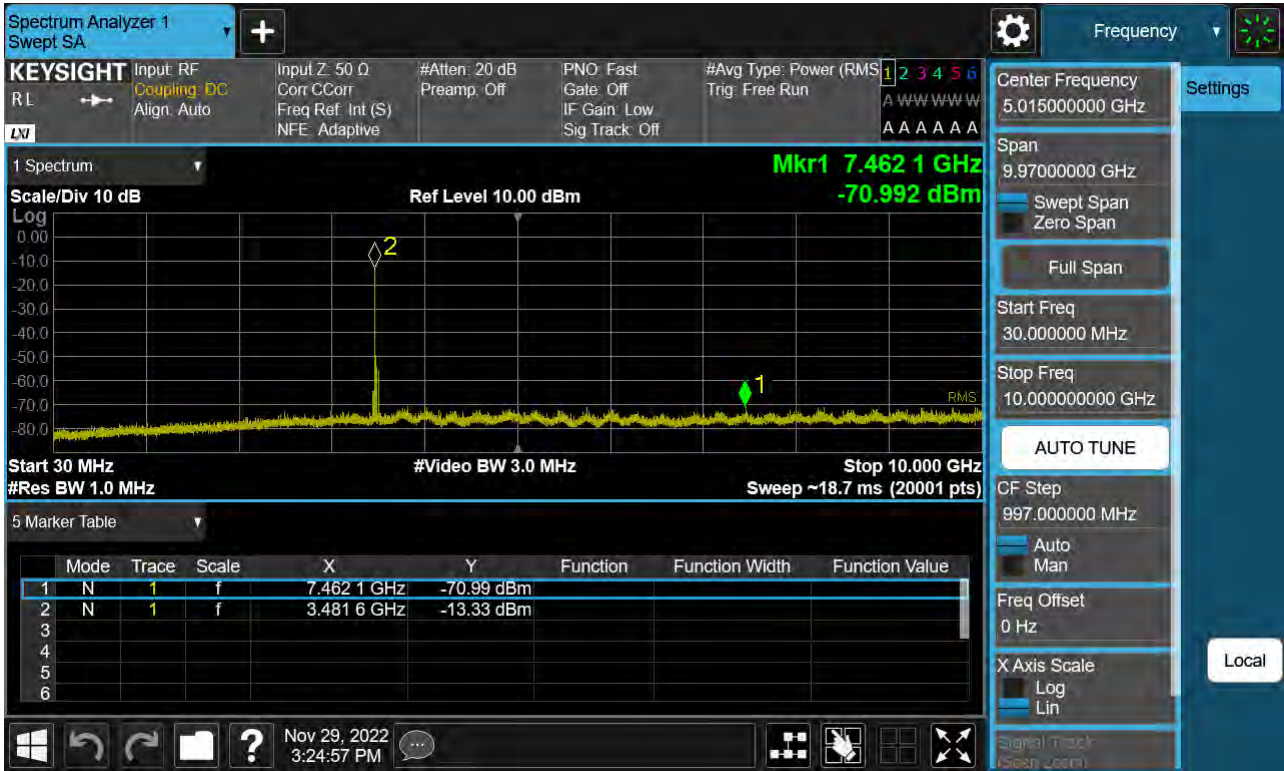

Sub6 n77. Conducted Spurious Plot_1 (633334ch_40 MHz_BPSK)