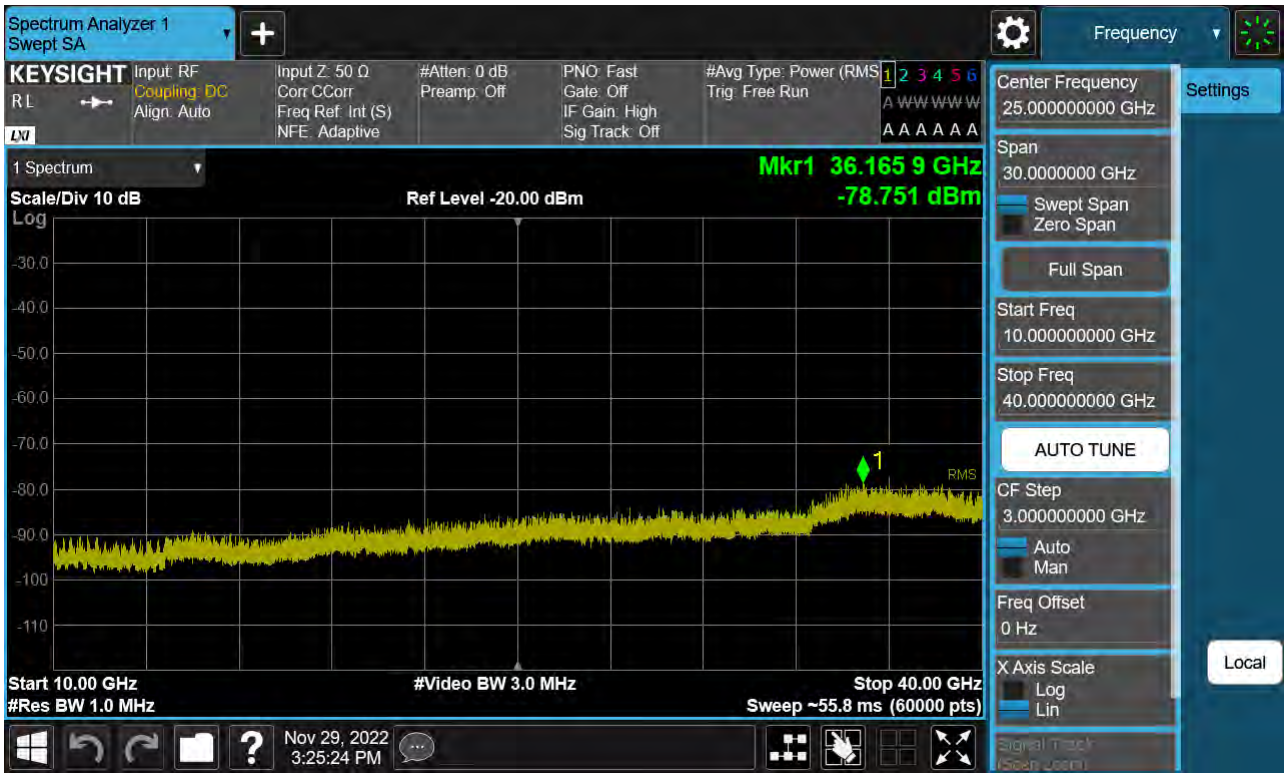

Sub6 n77. Conducted Spurious Plot_2 (633334ch_40 MHz_BPSK)