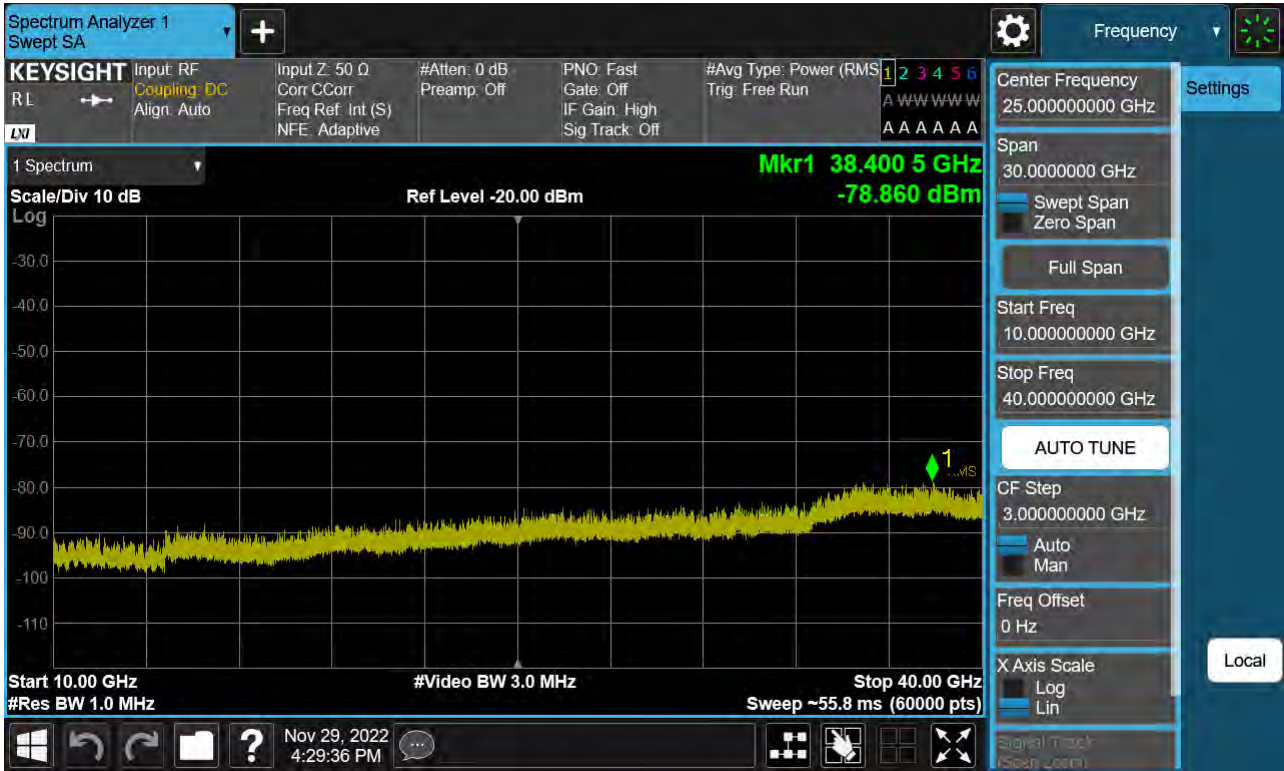

Sub6 n77. Conducted Spurious Plot\_2 (634000ch\_80 MHz\_BPSK)

Sub6 n77. Conducted Spurious Plot\_1 (633000ch\_90 MHz\_BPSK)

Sub6 n77. Conducted Spurious Plot\_2 (633000ch\_90 MHz\_BPSK)

Sub6 n77. Conducted Spurious Plot\_1 (633334ch\_90 MHz\_BPSK)

Sub6 n77. Conducted Spurious Plot\_2 (633334ch\_90 MHz\_BPSK)

Sub6 n77. Conducted Spurious Plot\_1 (633666ch\_90 MHz\_BPSK)

Sub6 n77. Conducted Spurious Plot\_2 (633666ch\_90 MHz\_BPSK)

Sub6 n77. Conducted Spurious Plot\_1 (633334ch\_100 MHz\_BPSK)