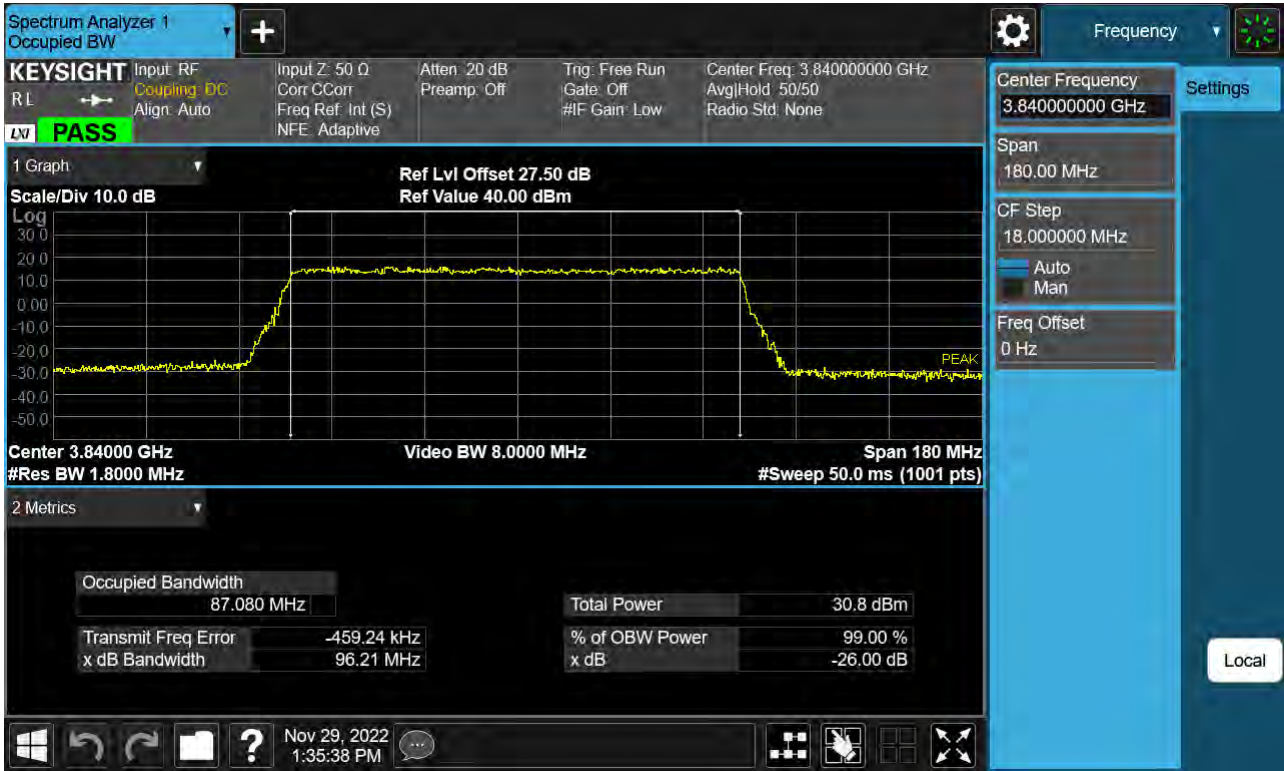

Sub6 n77. Occupied Bandwidth Plot (90 M BW Ch.656000 QPSK)