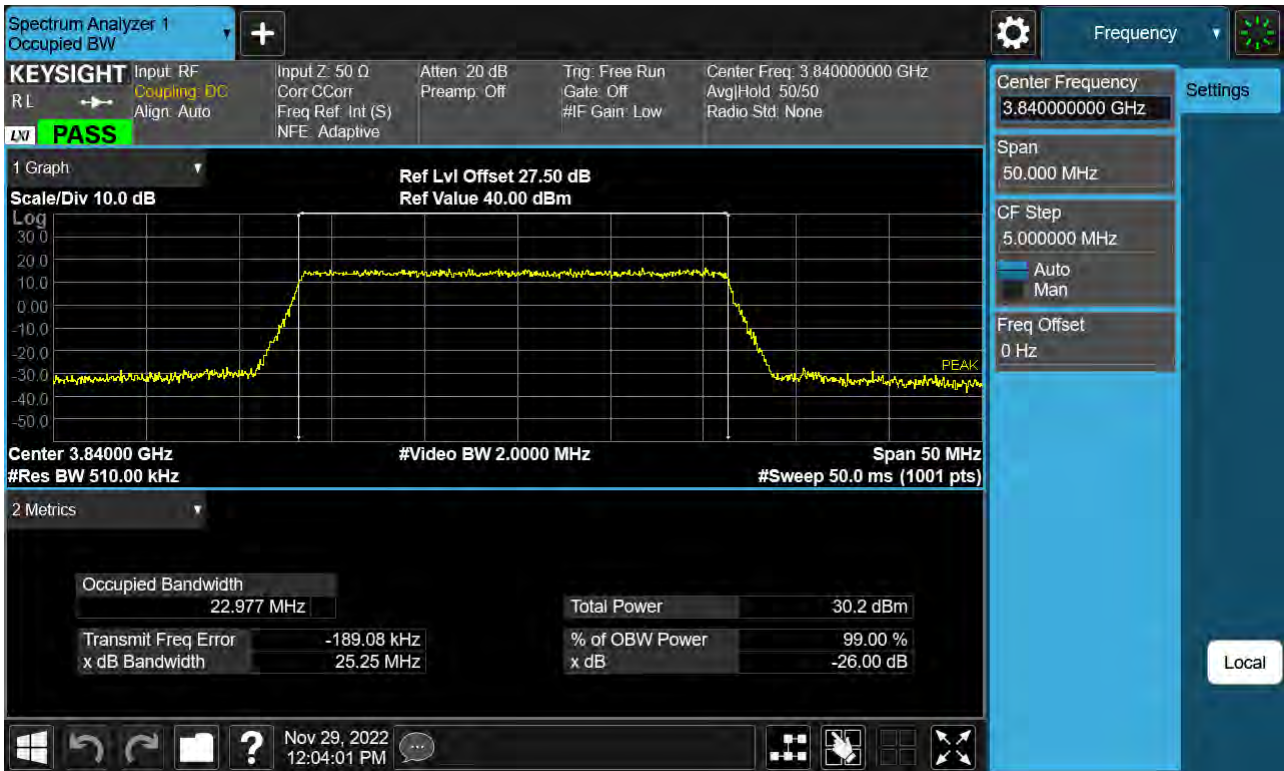

Sub6 n77. Occupied Bandwidth Plot (25 M BW Ch.656000 QPSK)