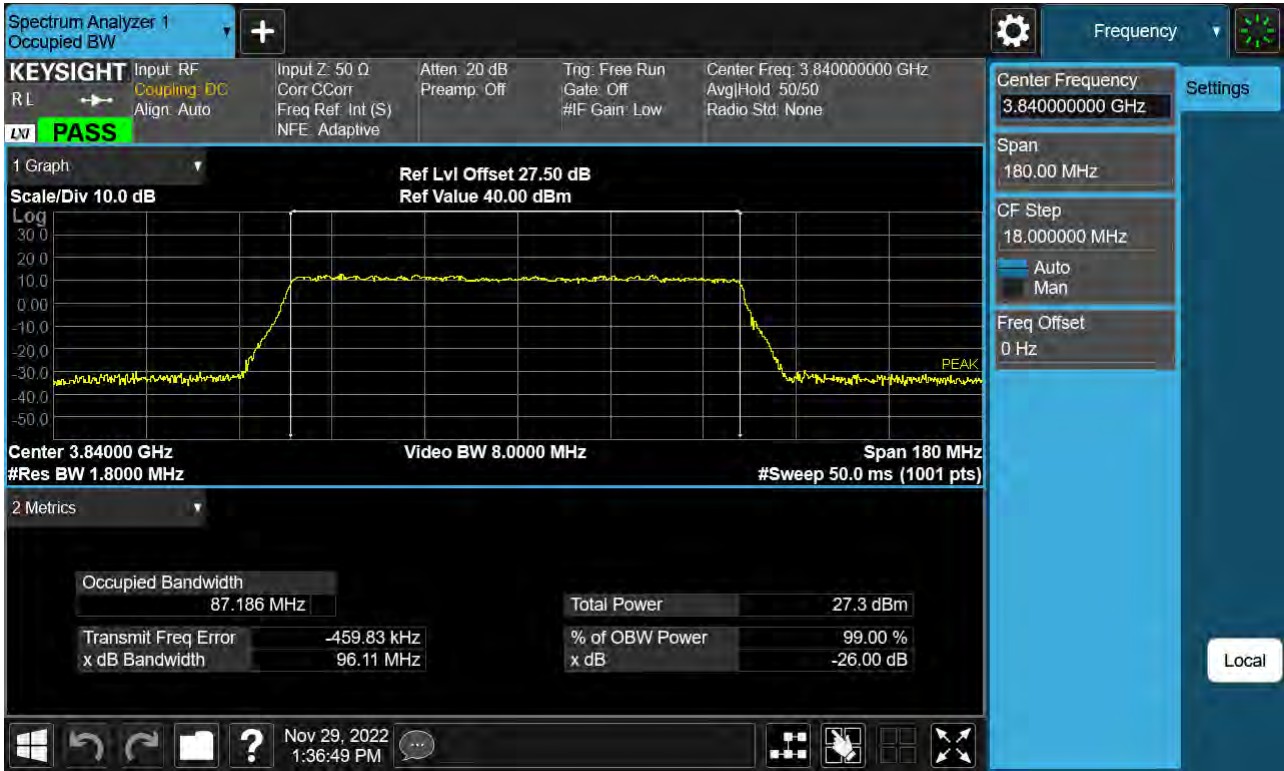

Sub6 n77. Occupied Bandwidth Plot (90 M BW Ch.656000 256QAM)