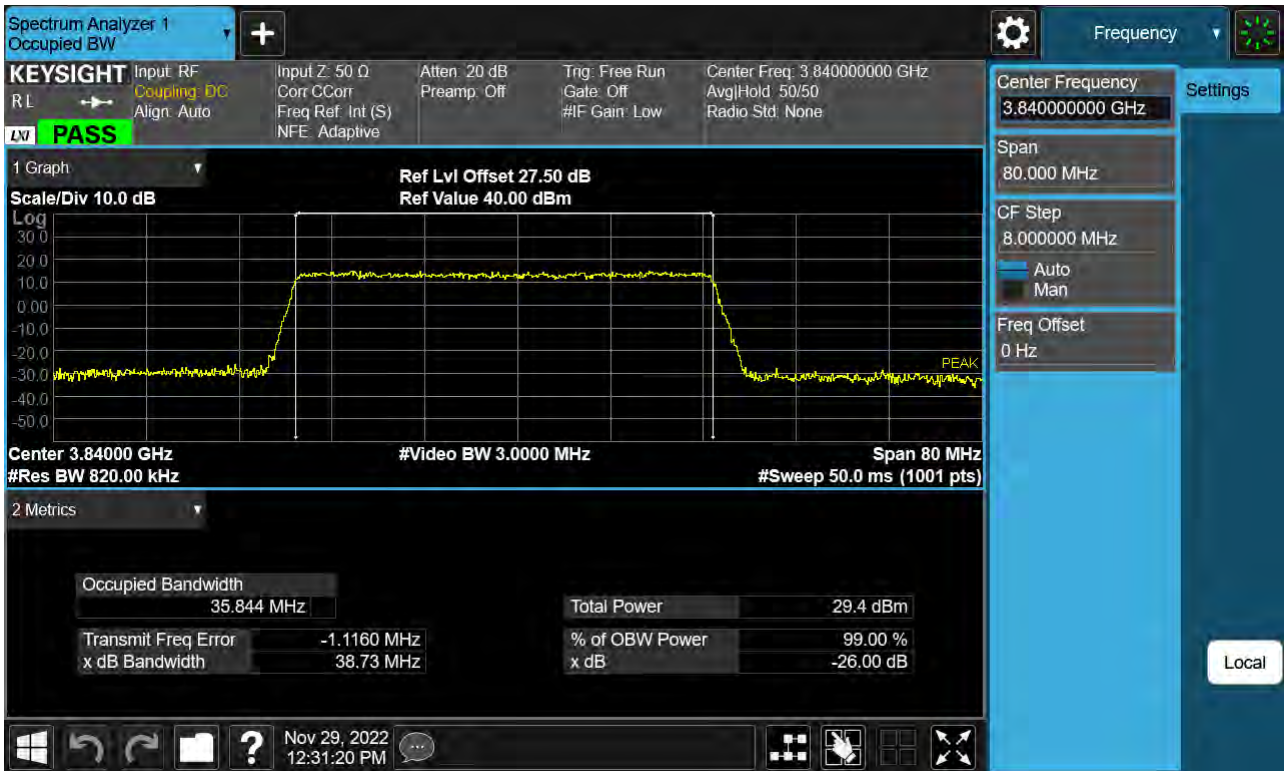

Sub6 n77. Occupied Bandwidth Plot (40 M BW Ch.656000 16QAM)