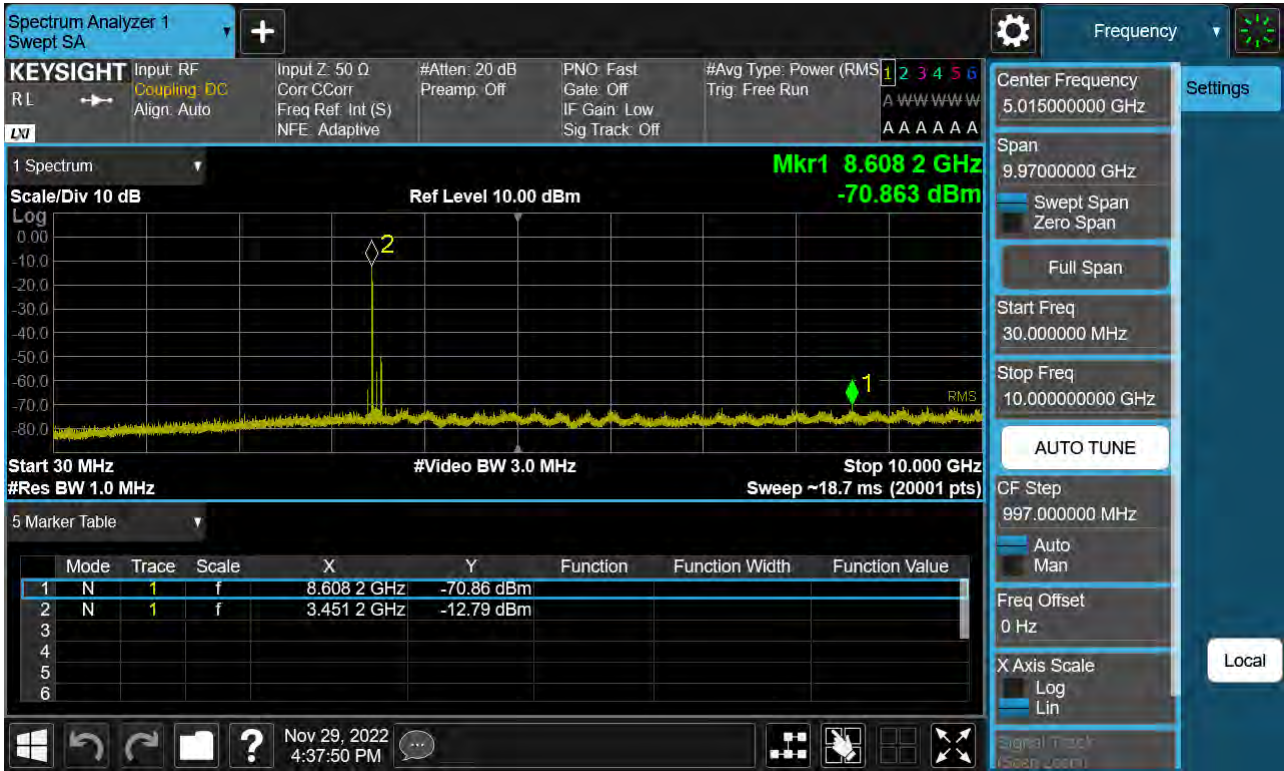

Sub6 n77. Conducted Spurious Plot\_2 (633334ch\_90 MHz\_BPSK)

Sub6 n77. Conducted Spurious Plot\_1 (633666ch\_90 MHz\_BPSK)

Sub6 n77. Conducted Spurious Plot\_2 (633666ch\_90 MHz\_BPSK)

Sub6 n77. Conducted Spurious Plot\_1 (633334ch\_100 MHz\_BPSK)