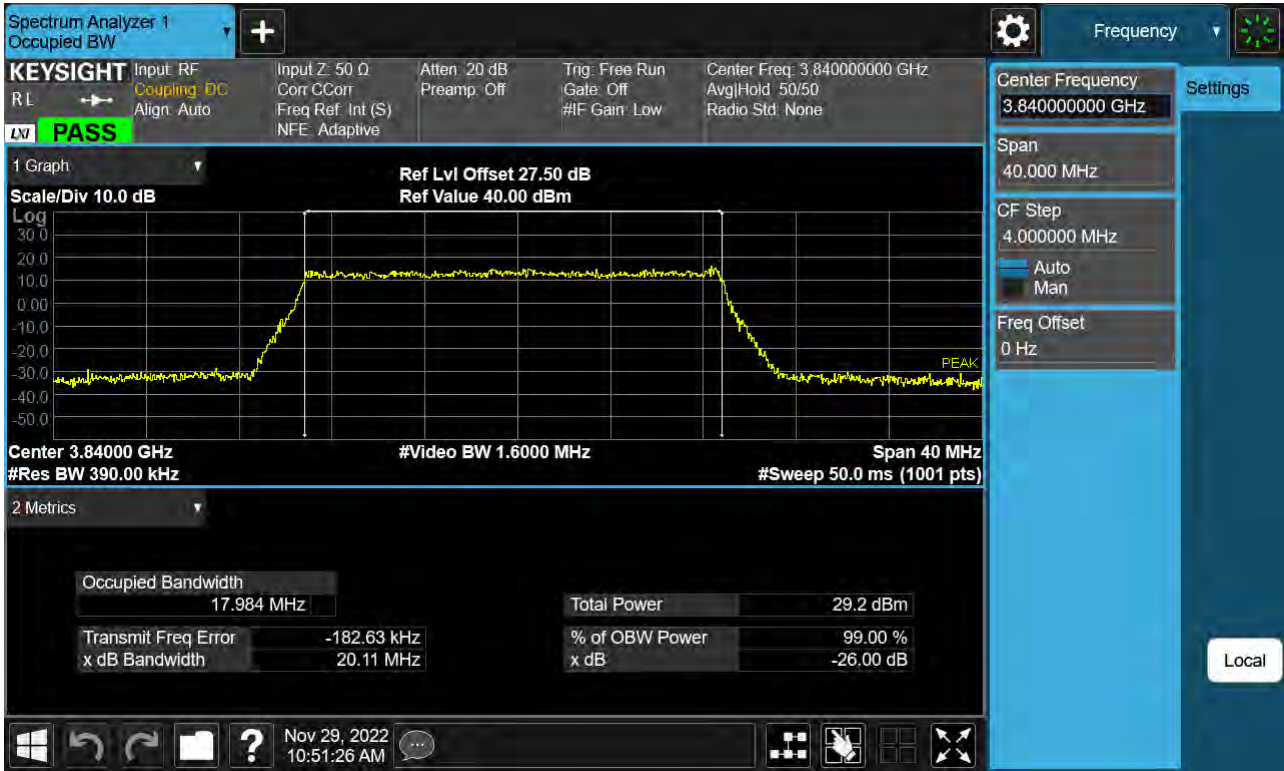

Sub6 n77. Occupied Bandwidth Plot (20 M BW Ch.656000 16QAM)