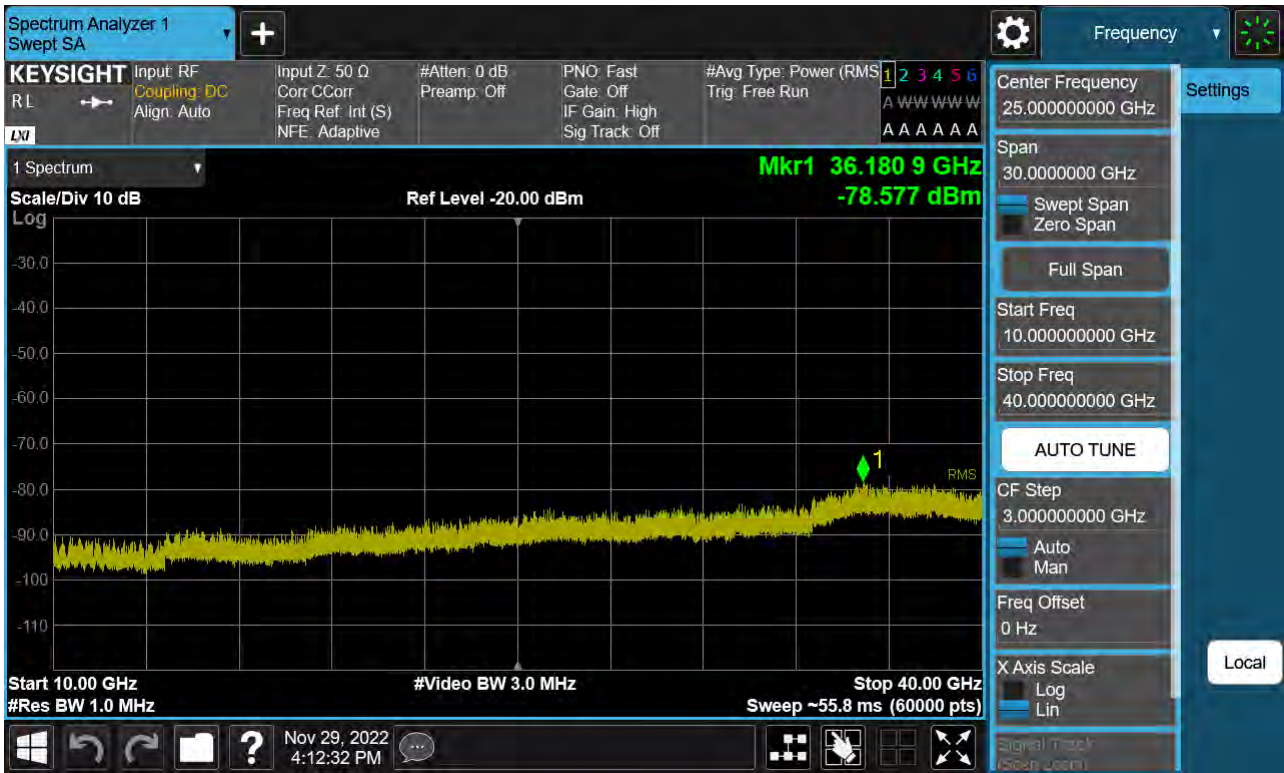

Sub6 n77. Conducted Spurious Plot\_2 (633334ch\_70 MHz\_BPSK)

Sub6 n77. Conducted Spurious Plot\_1 (634332ch\_70 MHz\_BPSK)

Sub6 n77. Conducted Spurious Plot\_2 (634332ch\_70 MHz\_BPSK)

Sub6 n77. Conducted Spurious Plot\_1 (632668ch\_80 MHz\_BPSK)

Sub6 n77. Conducted Spurious Plot\_2 (632668ch\_80 MHz\_BPSK)

Sub6 n77. Conducted Spurious Plot\_1 (633334ch\_80 MHz\_BPSK)

Sub6 n77. Conducted Spurious Plot\_2 (633334ch\_80 MHz\_BPSK)

Sub6 n77. Conducted Spurious Plot\_1 (634000ch\_80 MHz\_BPSK)