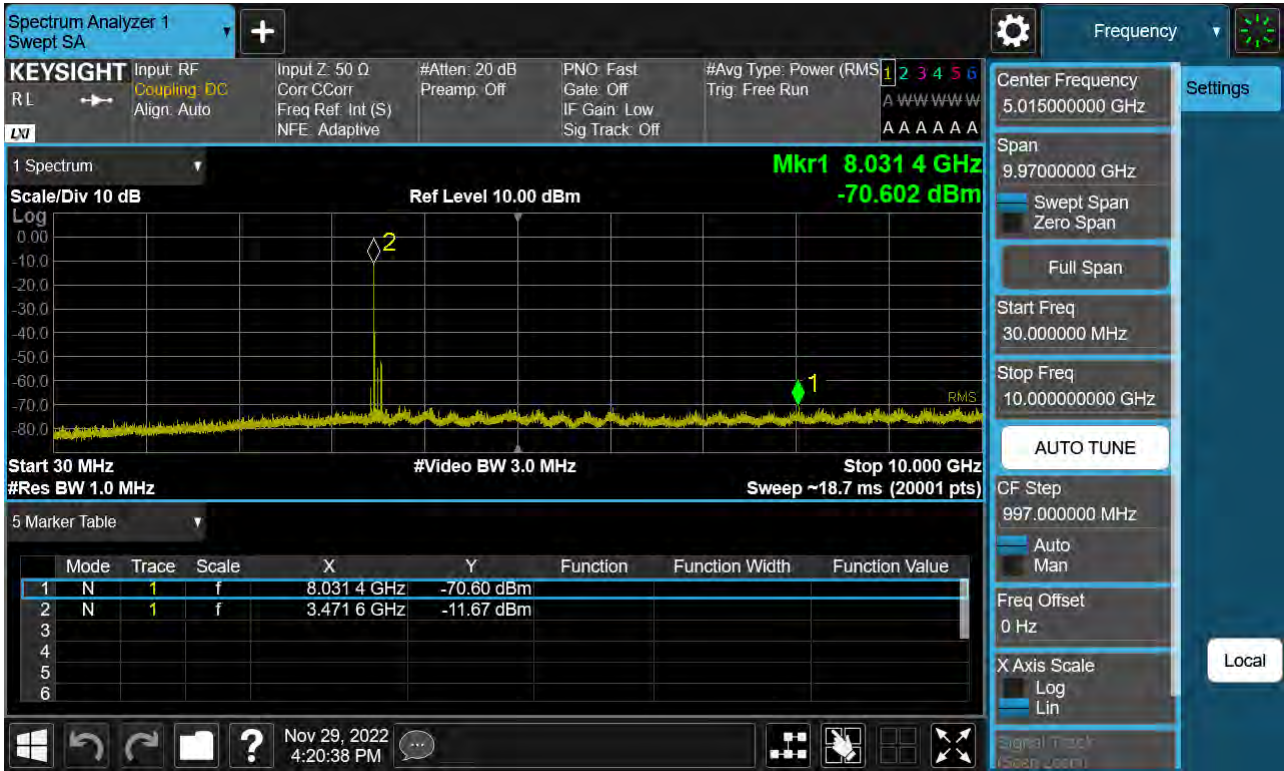

Sub6 n77. Conducted Spurious Plot\_2 (632668ch\_80 MHz\_BPSK)

Sub6 n77. Conducted Spurious Plot\_1 (633334ch\_80 MHz\_BPSK)

Sub6 n77. Conducted Spurious Plot\_2 (633334ch\_80 MHz\_BPSK)

Sub6 n77. Conducted Spurious Plot\_1 (634000ch\_80 MHz\_BPSK)