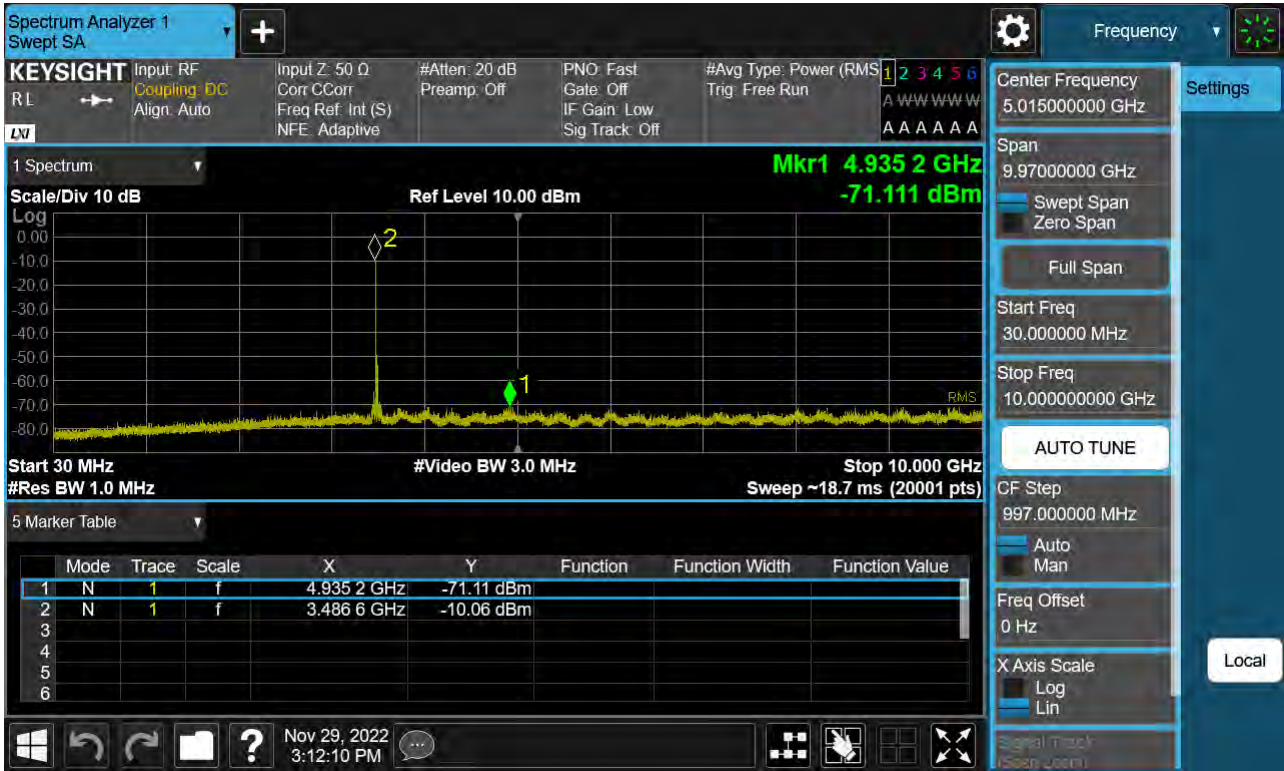

Sub6 n77. Conducted Spurious Plot\_2 (635834ch\_25 MHz\_BPSK)

Sub6 n77. Conducted Spurious Plot\_1 (631000ch\_30 MHz\_BPSK)

Sub6 n77. Conducted Spurious Plot\_2 (631000ch\_30 MHz\_BPSK)

Sub6 n77. Conducted Spurious Plot\_1 (633334ch\_30 MHz\_BPSK)