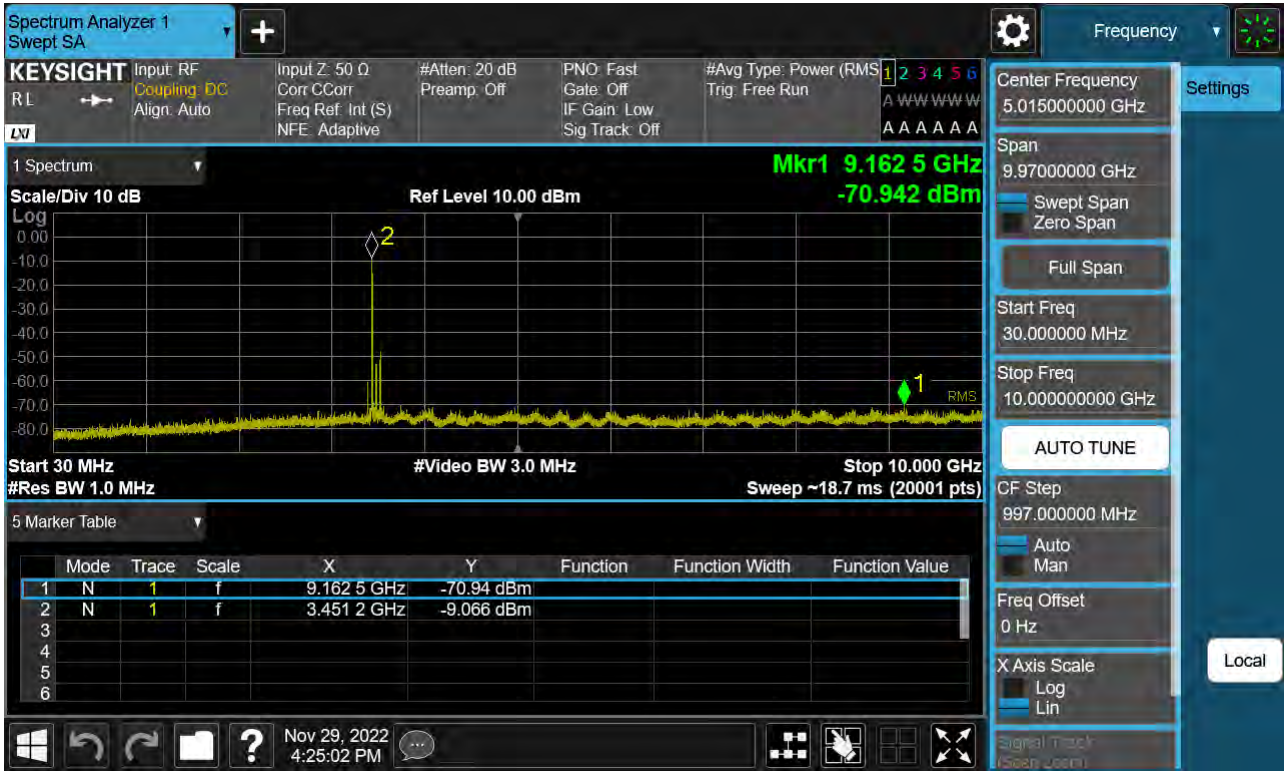

Sub6 n77. Conducted Spurious Plot_1 (633000ch_90 MHz_BPSK)