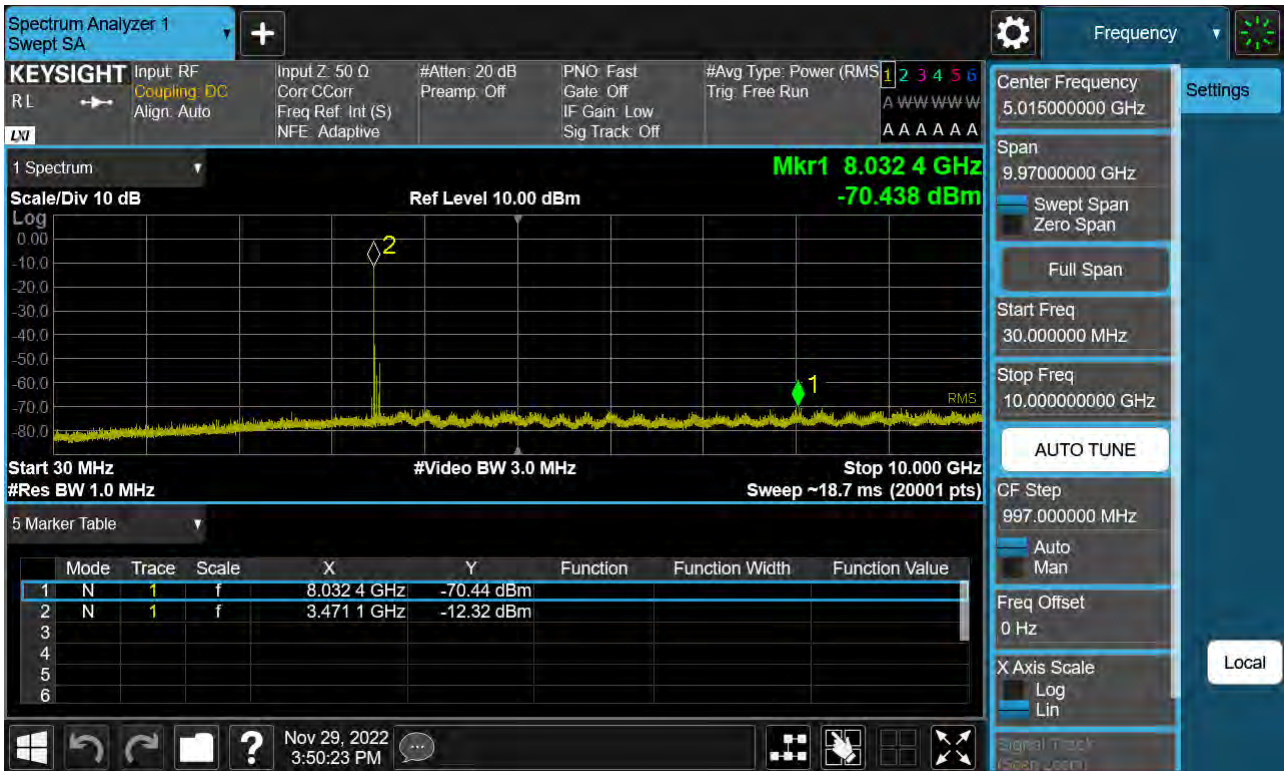

Sub6 n77. Conducted Spurious Plot_1 (633334ch_60 MHz_BPSK)