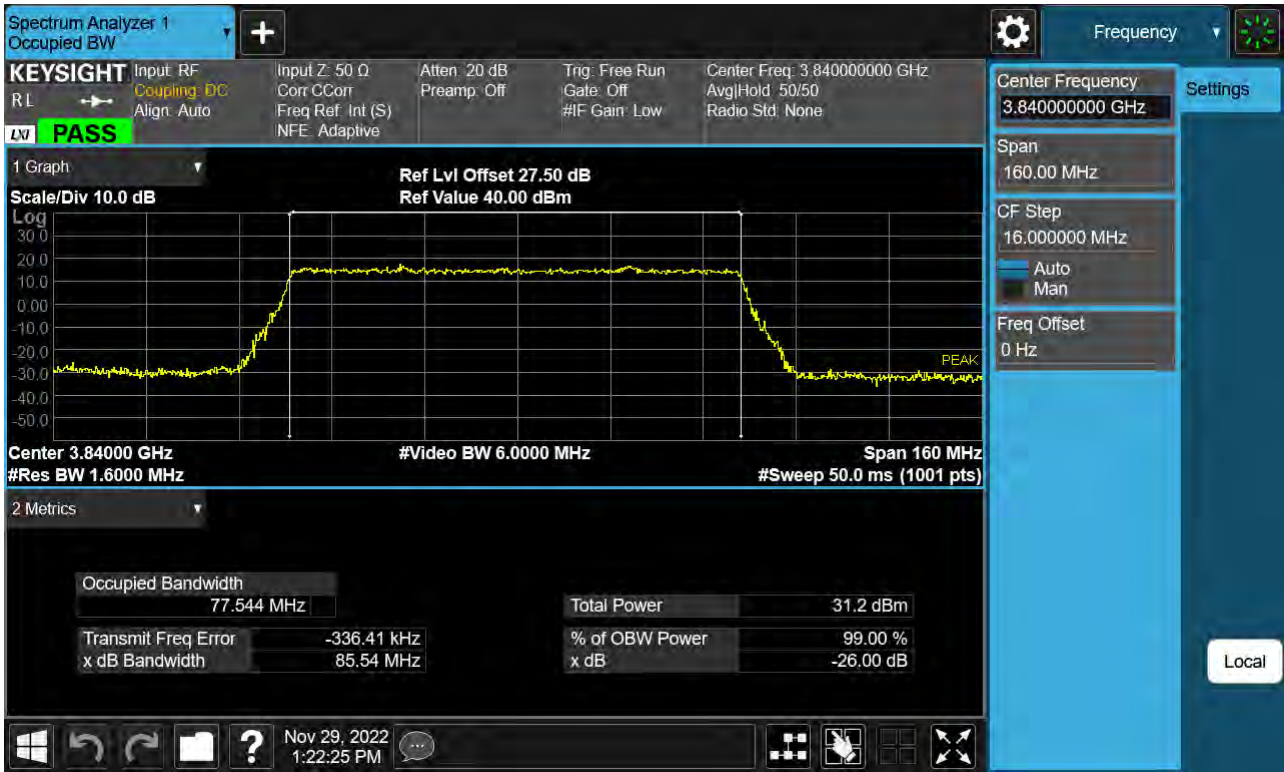

Sub6 n77. Occupied Bandwidth Plot (70 M BW Ch.656000 16QAM )

Sub6 n77. Occupied Bandwidth Plot (70 M BW Ch.656000 64QAM )

Sub6 n77. Occupied Bandwidth Plot (70 M BW Ch.656000 256QAM )

Sub6 n77. Occupied Bandwidth Plot (80 M BW Ch.656000 BPSK )