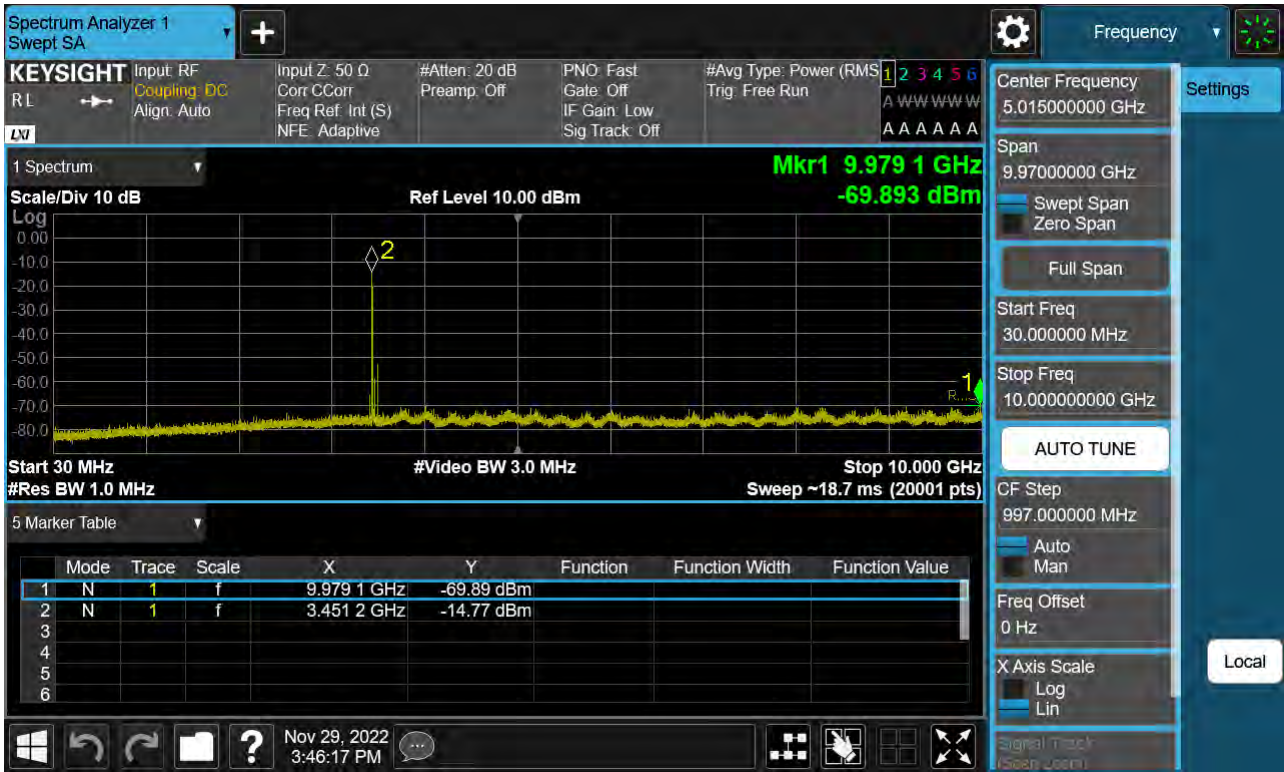

Sub6 n77. Conducted Spurious Plot\_2 (633334ch\_50 MHz\_BPSK)

Sub6 n77. Conducted Spurious Plot\_1 (635000ch\_50 MHz\_BPSK)

Sub6 n77. Conducted Spurious Plot\_2 (635000ch\_50 MHz\_BPSK)

Sub6 n77. Conducted Spurious Plot\_1 (632000ch\_60 MHz\_BPSK)