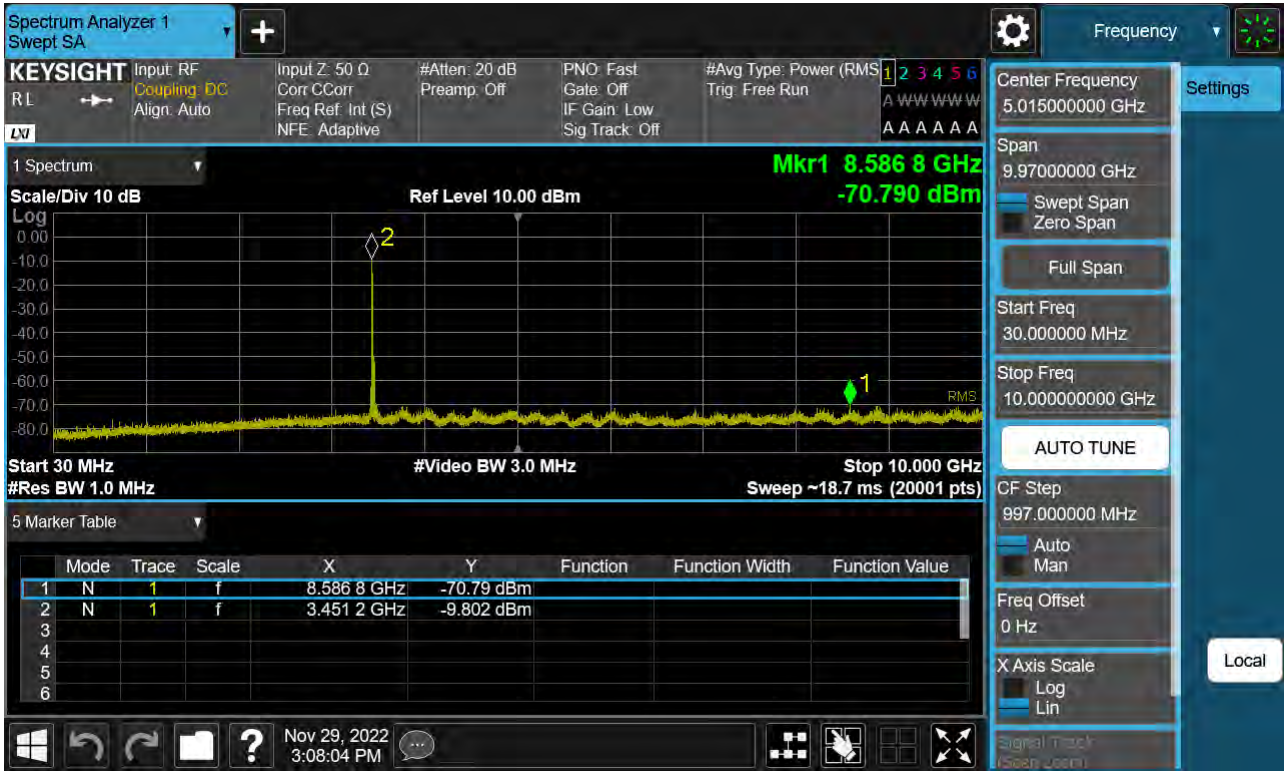

Sub6 n77. Conducted Spurious Plot\_2 (635834ch\_25 MHz\_BPSK)

Sub6 n77. Conducted Spurious Plot\_1 (631000ch\_30 MHz\_BPSK)

Sub6 n77. Conducted Spurious Plot\_2 (631000ch\_30 MHz\_BPSK)

Sub6 n77. Conducted Spurious Plot\_1 (633334ch\_30 MHz\_BPSK)