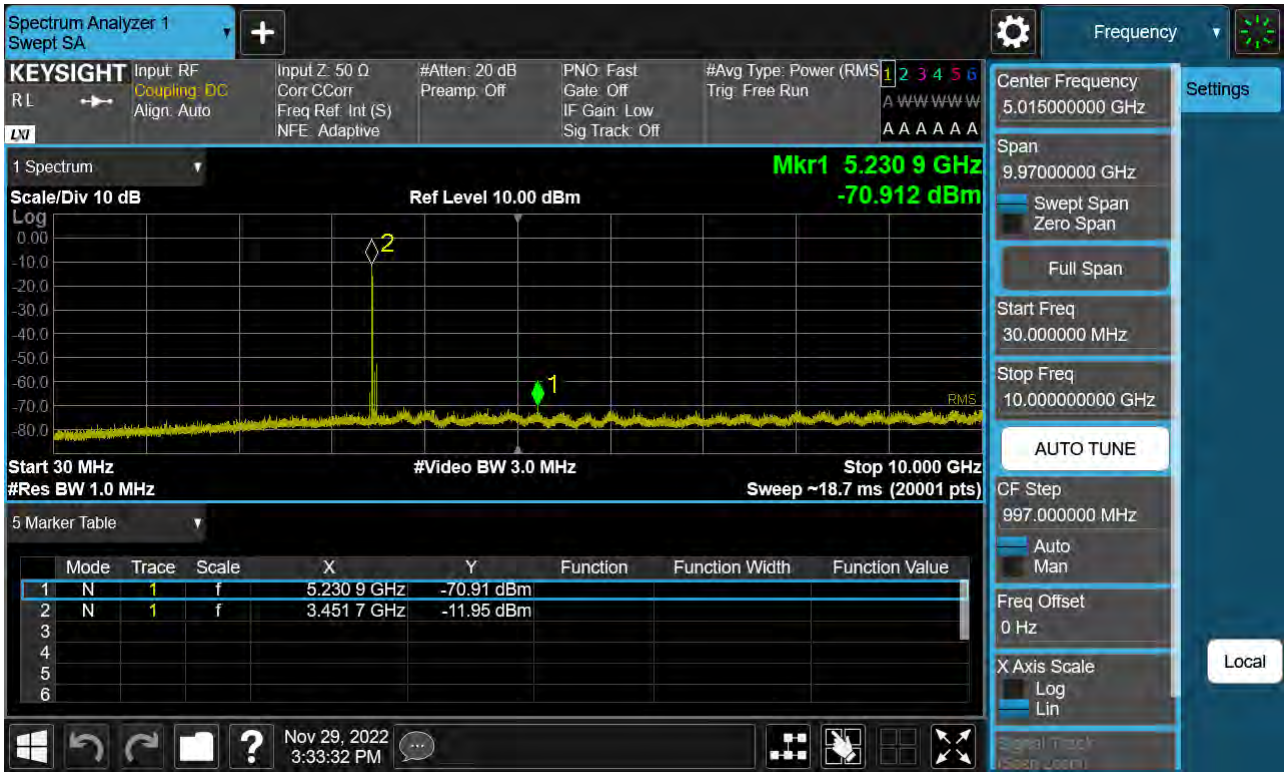

Sub6 n77. Conducted Spurious Plot_1 (631668ch_50 MHz_BPSK)