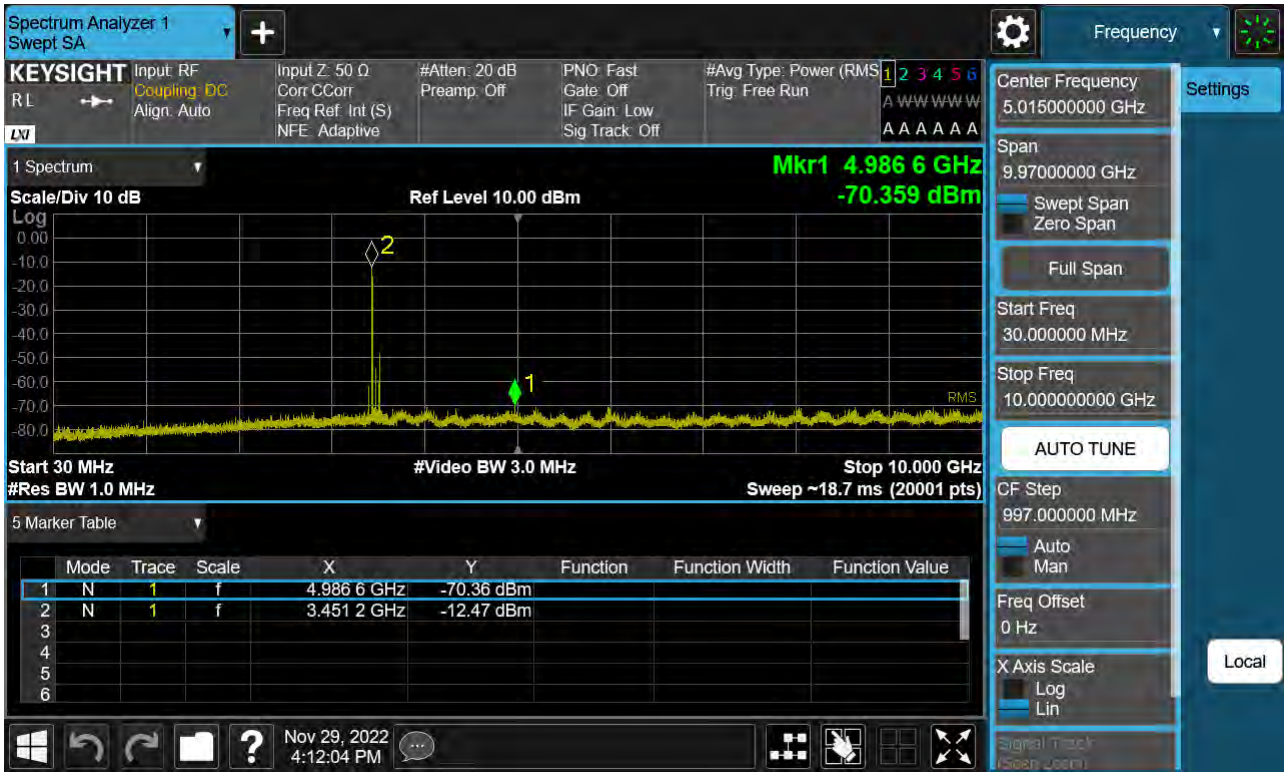

Sub6 n77. Conducted Spurious Plot\_2 (633334ch\_70 MHz\_BPSK)

Sub6 n77. Conducted Spurious Plot\_1 (634332ch\_70 MHz\_BPSK)

Sub6 n77. Conducted Spurious Plot\_2 (634332ch\_70 MHz\_BPSK)

Sub6 n77. Conducted Spurious Plot\_1 (632668ch\_80 MHz\_BPSK)