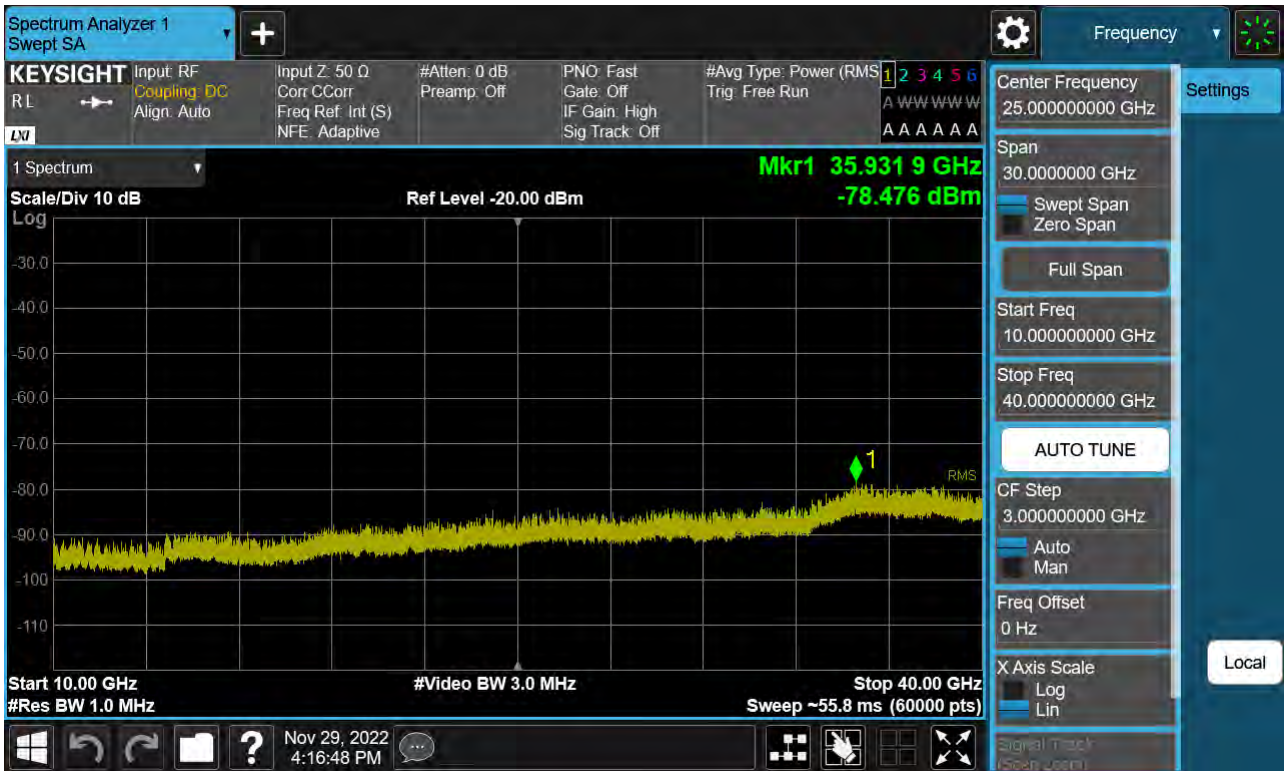

Sub6 n77. Conducted Spurious Plot\_2 (633334ch\_70 MHz\_BPSK)

Sub6 n77. Conducted Spurious Plot\_1 (634332ch\_70 MHz\_BPSK)

Sub6 n77. Conducted Spurious Plot\_2 (634332ch\_70 MHz\_BPSK)

Sub6 n77. Conducted Spurious Plot\_1 (632668ch\_80 MHz\_BPSK)

Sub6 n77. Conducted Spurious Plot\_2 (632668ch\_80 MHz\_BPSK)

Sub6 n77. Conducted Spurious Plot\_1 (633334ch\_80 MHz\_BPSK)

Sub6 n77. Conducted Spurious Plot\_2 (633334ch\_80 MHz\_BPSK)

Sub6 n77. Conducted Spurious Plot\_1 (634000ch\_80 MHz\_BPSK)