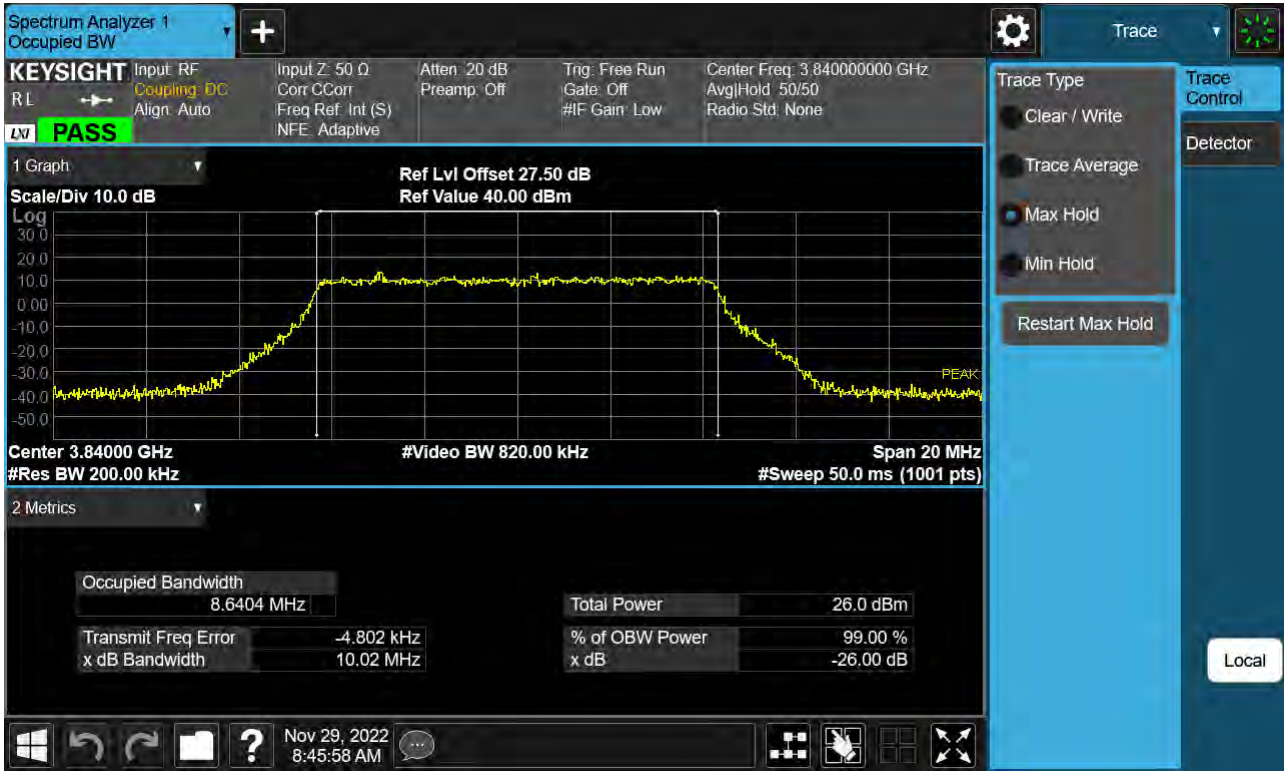

Sub6 n77. Occupied Bandwidth Plot (10 M BW Ch.656000 256QAM)