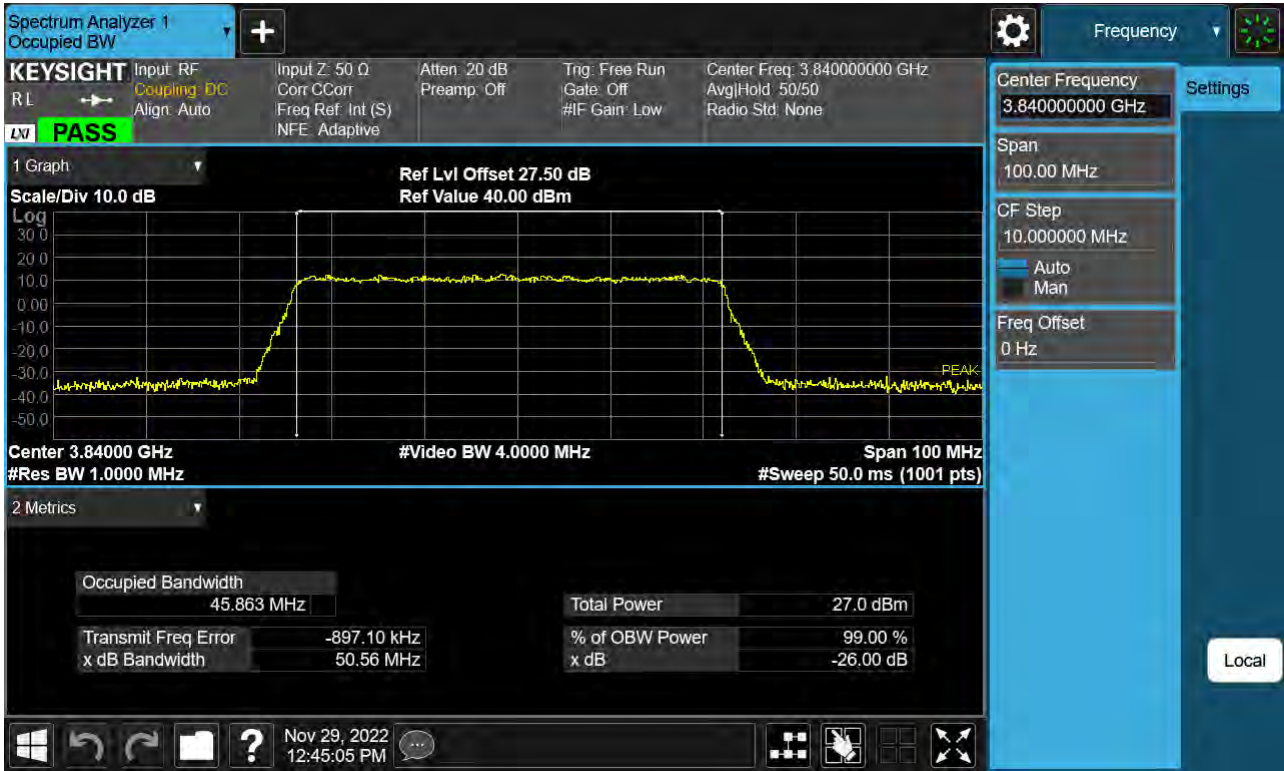

Sub6 n77. Occupied Bandwidth Plot (50 M BW Ch.656000 256QAM)