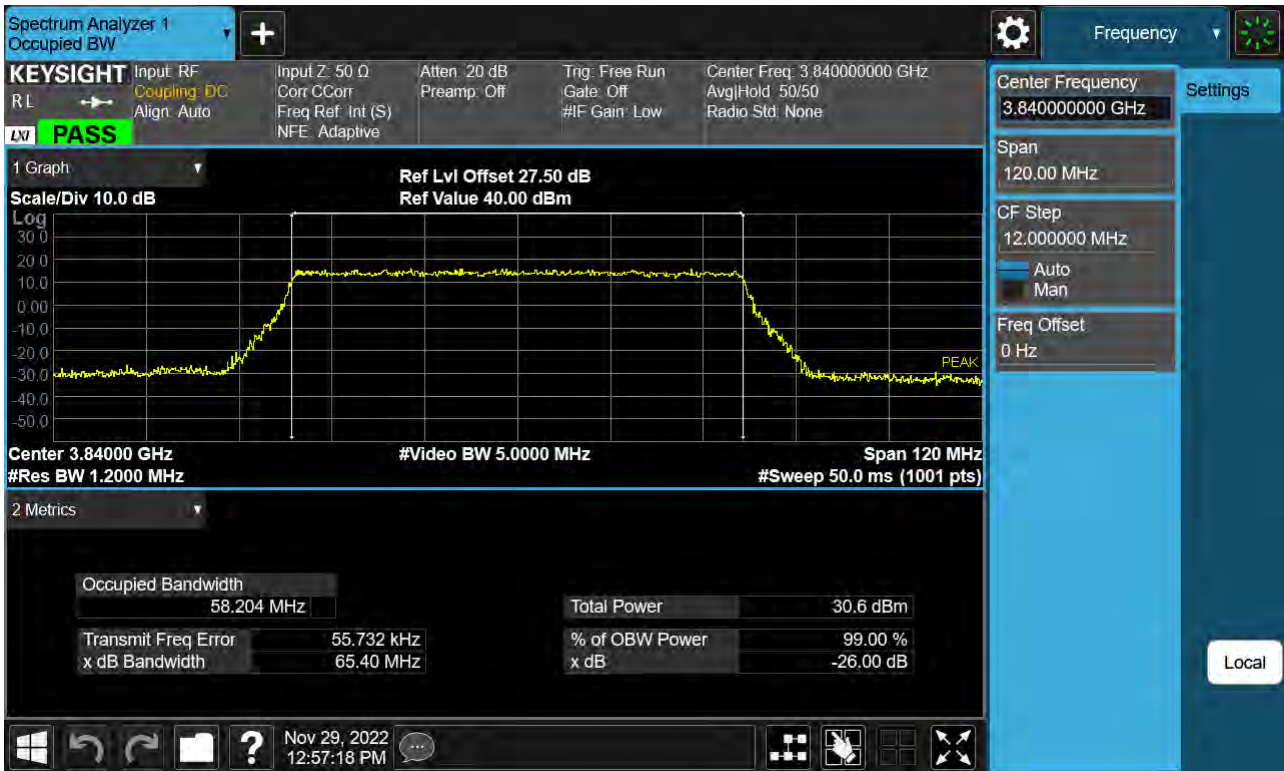

Sub6 n77. Occupied Bandwidth Plot (60 M BW Ch.656000 QPSK)