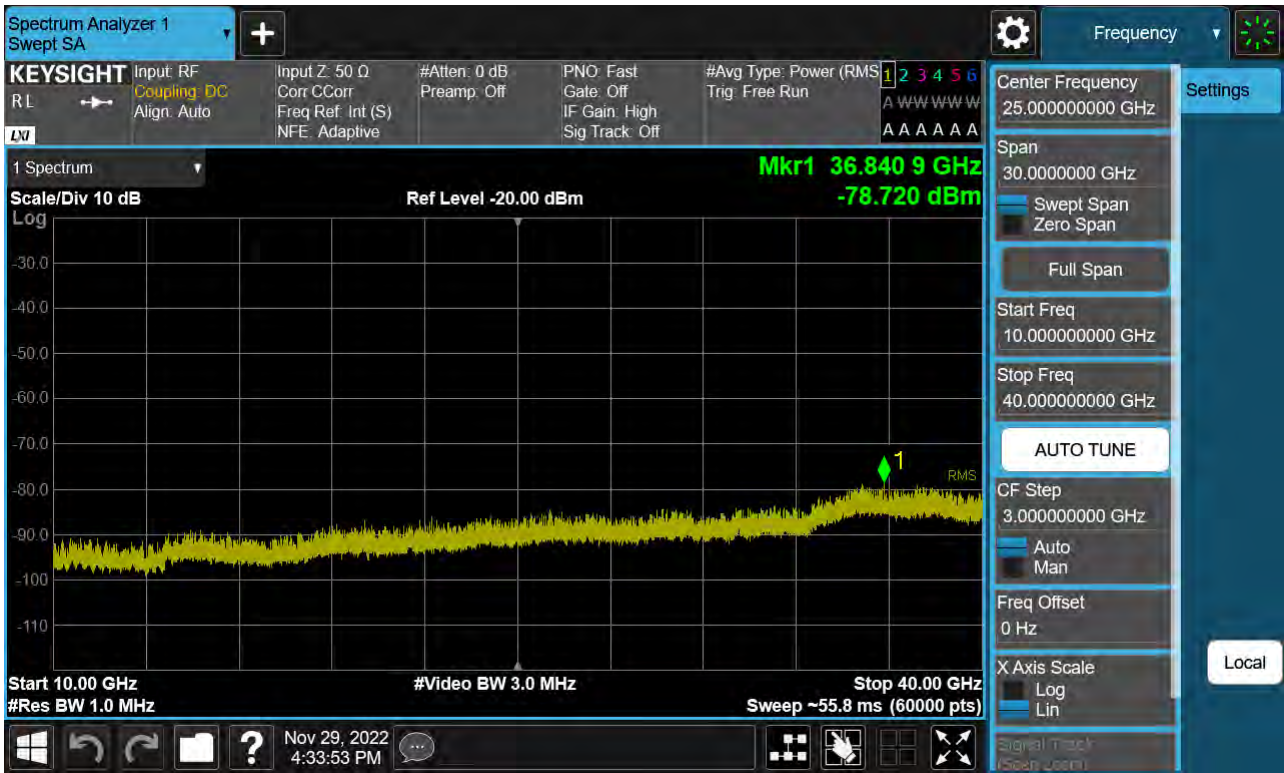

Sub6 n77. Conducted Spurious Plot\_2 (634000ch\_80 MHz\_BPSK)

Sub6 n77. Conducted Spurious Plot\_1 (633000ch\_90 MHz\_BPSK)

Sub6 n77. Conducted Spurious Plot\_2 (633000ch\_90 MHz\_BPSK)

Sub6 n77. Conducted Spurious Plot\_1 (633334ch\_90 MHz\_BPSK)

Sub6 n77. Conducted Spurious Plot\_2 (633334ch\_90 MHz\_BPSK)

Sub6 n77. Conducted Spurious Plot\_1 (633666ch\_90 MHz\_BPSK)

Sub6 n77. Conducted Spurious Plot\_2 (633666ch\_90 MHz\_BPSK)

Sub6 n77. Conducted Spurious Plot\_1 (633334ch\_100 MHz\_BPSK)