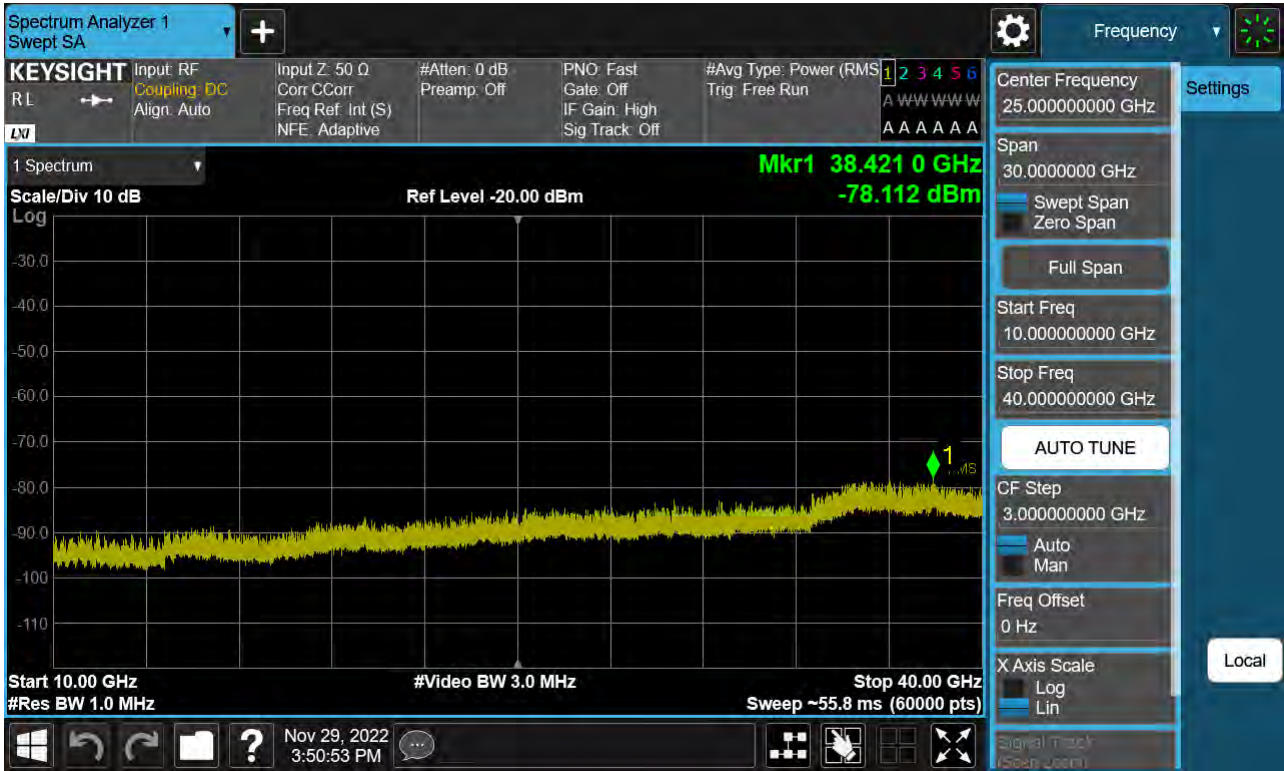

Sub6 n77. Conducted Spurious Plot_2 (633334ch_60 MHz_BPSK)