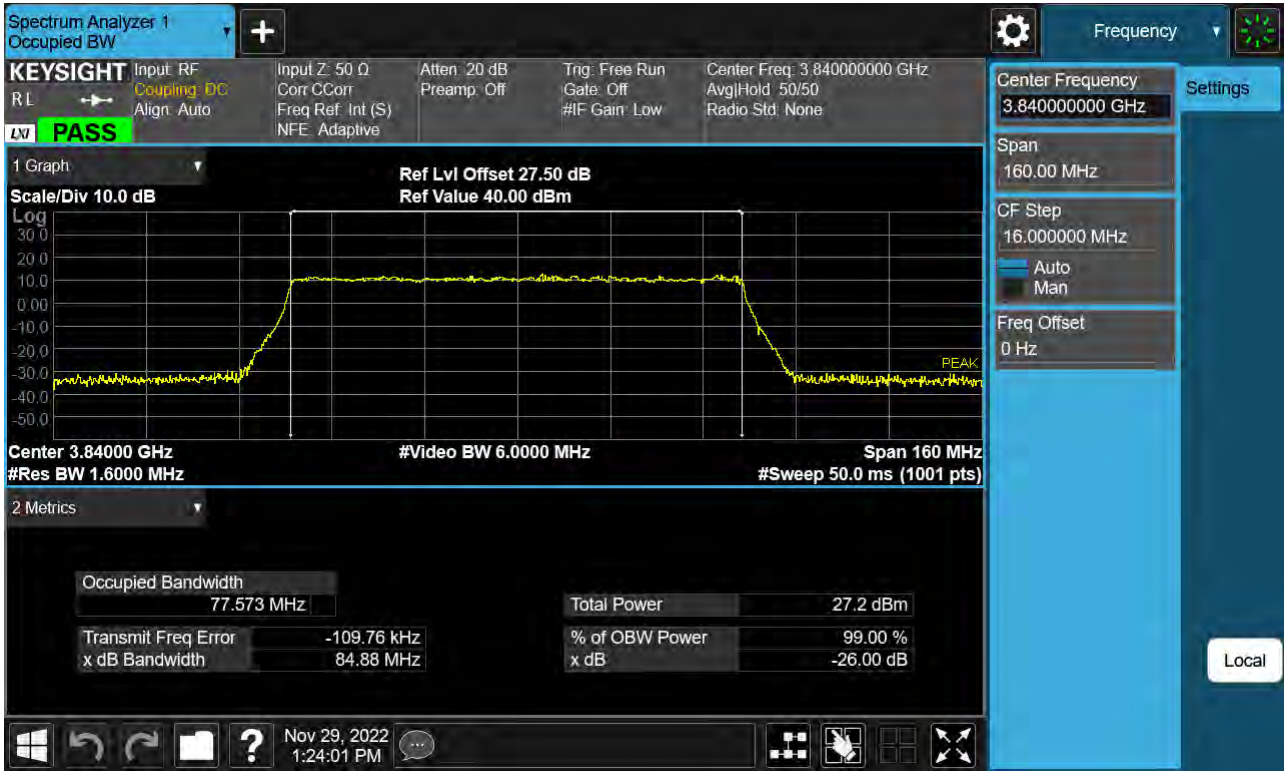

Sub6 n77. Occupied Bandwidth Plot (80 M BW Ch.656000 QPSK )

Sub6 n77. Occupied Bandwidth Plot (80 M BW Ch.656000 16QAM )

Sub6 n77. Occupied Bandwidth Plot (80 M BW Ch.656000 64QAM )

Sub6 n77. Occupied Bandwidth Plot (80 M BW Ch.656000 256QAM )