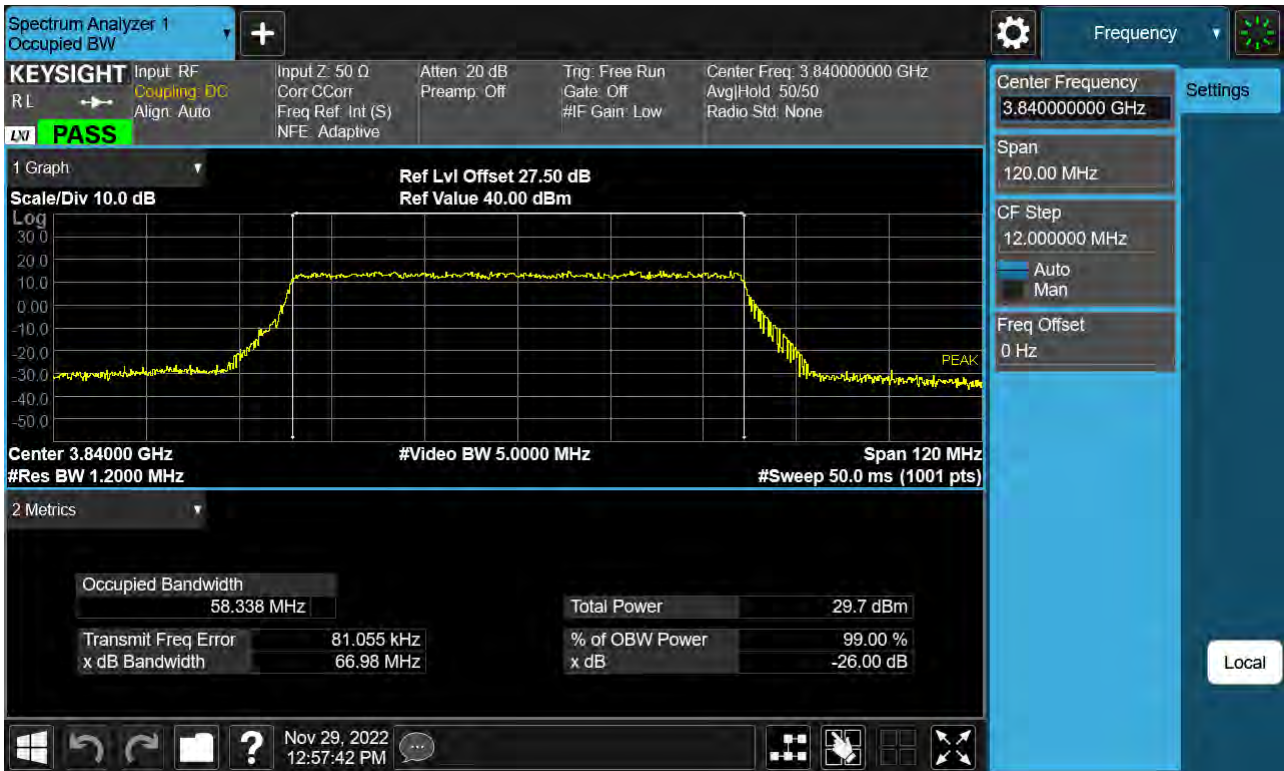

Sub6 n77. Occupied Bandwidth Plot (50 M BW Ch.656000 256QAM )

Sub6 n77. Occupied Bandwidth Plot (60 M BW Ch.656000 BPSK )

Sub6 n77. Occupied Bandwidth Plot (60 M BW Ch.656000 QPSK )

Sub6 n77. Occupied Bandwidth Plot (60 M BW Ch.656000 16QAM )