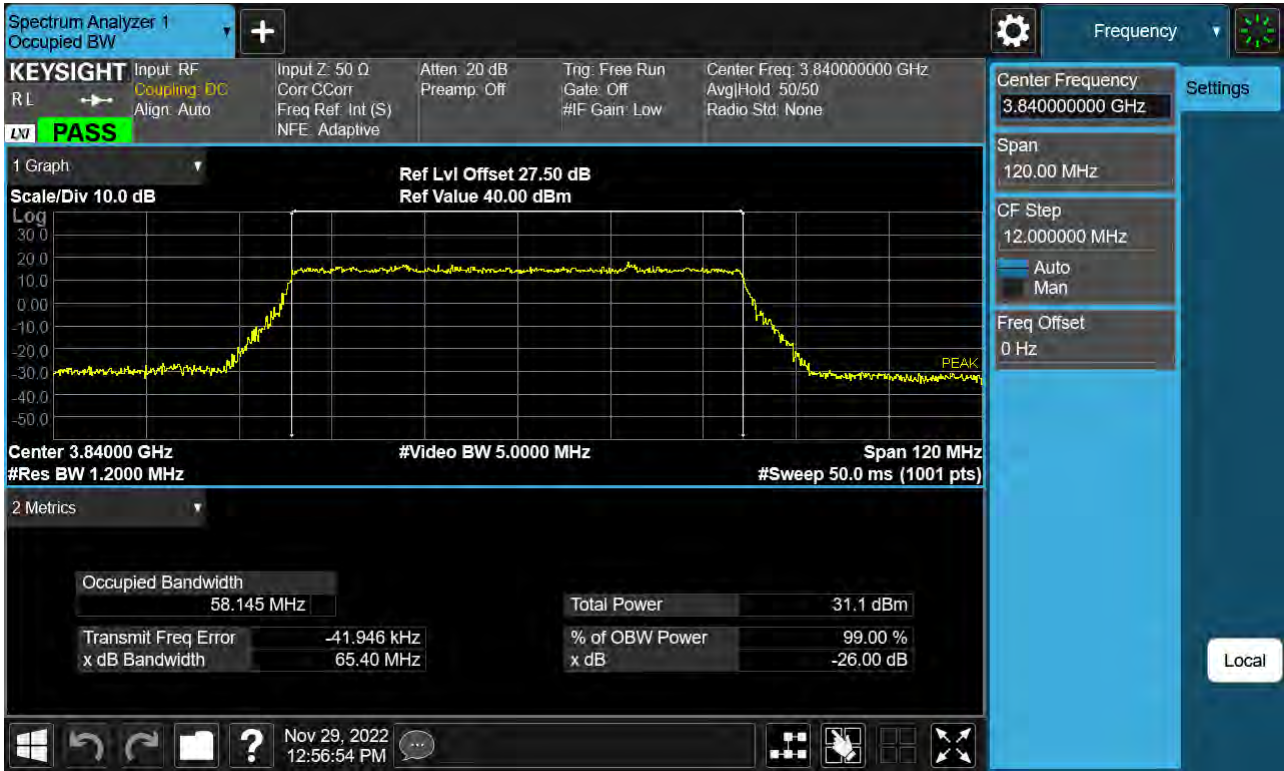

Sub6 n77. Occupied Bandwidth Plot (60 M BW Ch.656000 BPSK)