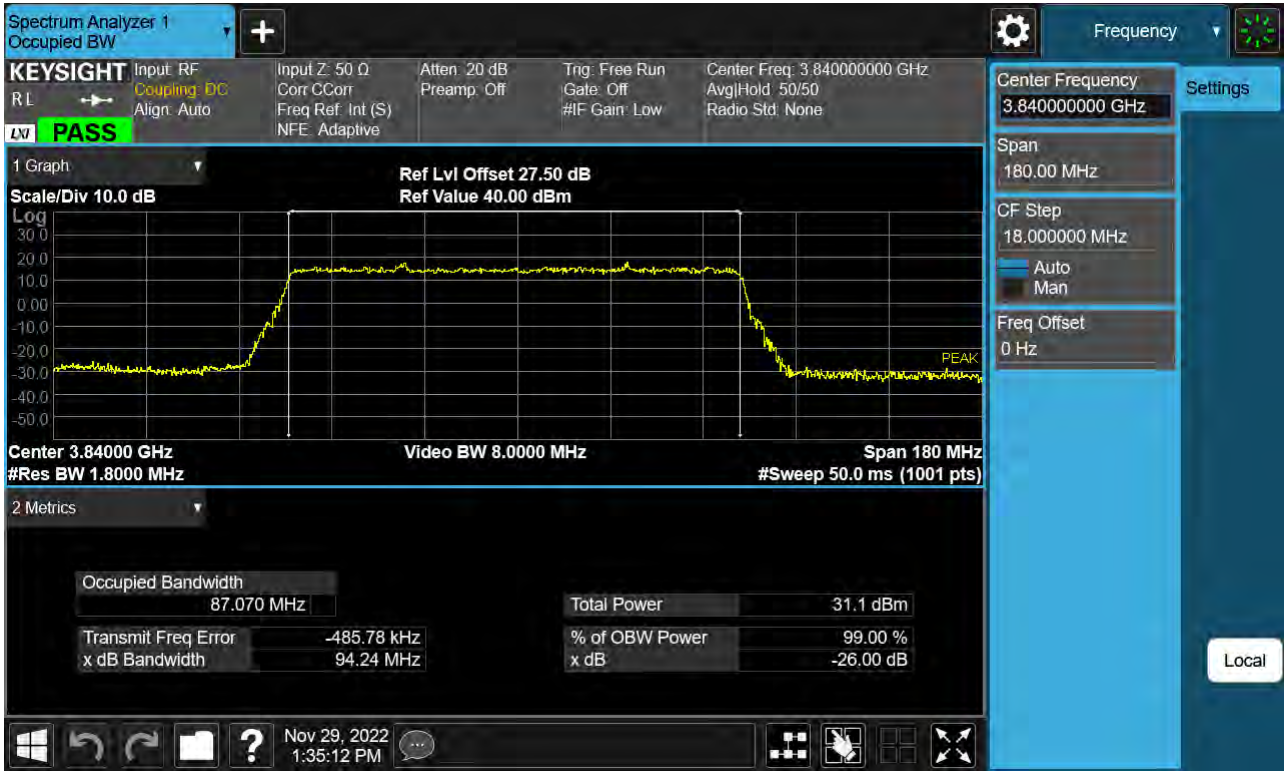

Sub6 n77. Occupied Bandwidth Plot (90 M BW Ch.656000 BPSK)