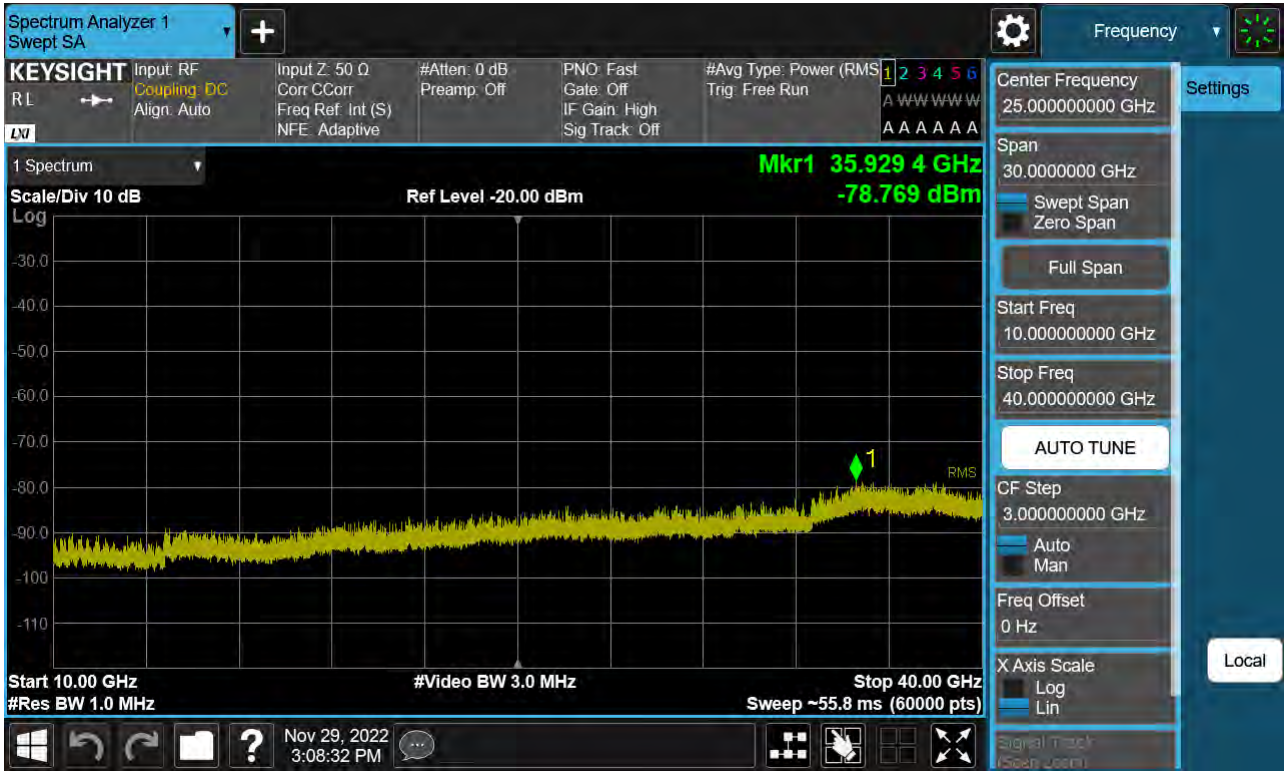

Sub6 n77. Conducted Spurious Plot\_2 (635834ch\_25 MHz\_BPSK)

Sub6 n77. Conducted Spurious Plot\_1 (631000ch\_30 MHz\_BPSK)

Sub6 n77. Conducted Spurious Plot\_2 (631000ch\_30 MHz\_BPSK)

Sub6 n77. Conducted Spurious Plot\_1 (633334ch\_30 MHz\_BPSK)

Sub6 n77. Conducted Spurious Plot\_2 (633334ch\_30 MHz\_BPSK)

Sub6 n77. Conducted Spurious Plot\_1 (635666ch\_30 MHz\_BPSK)

Sub6 n77. Conducted Spurious Plot\_2 (635666ch\_30 MHz\_BPSK)

Sub6 n77. Conducted Spurious Plot\_1 (631334ch\_40 MHz\_BPSK)