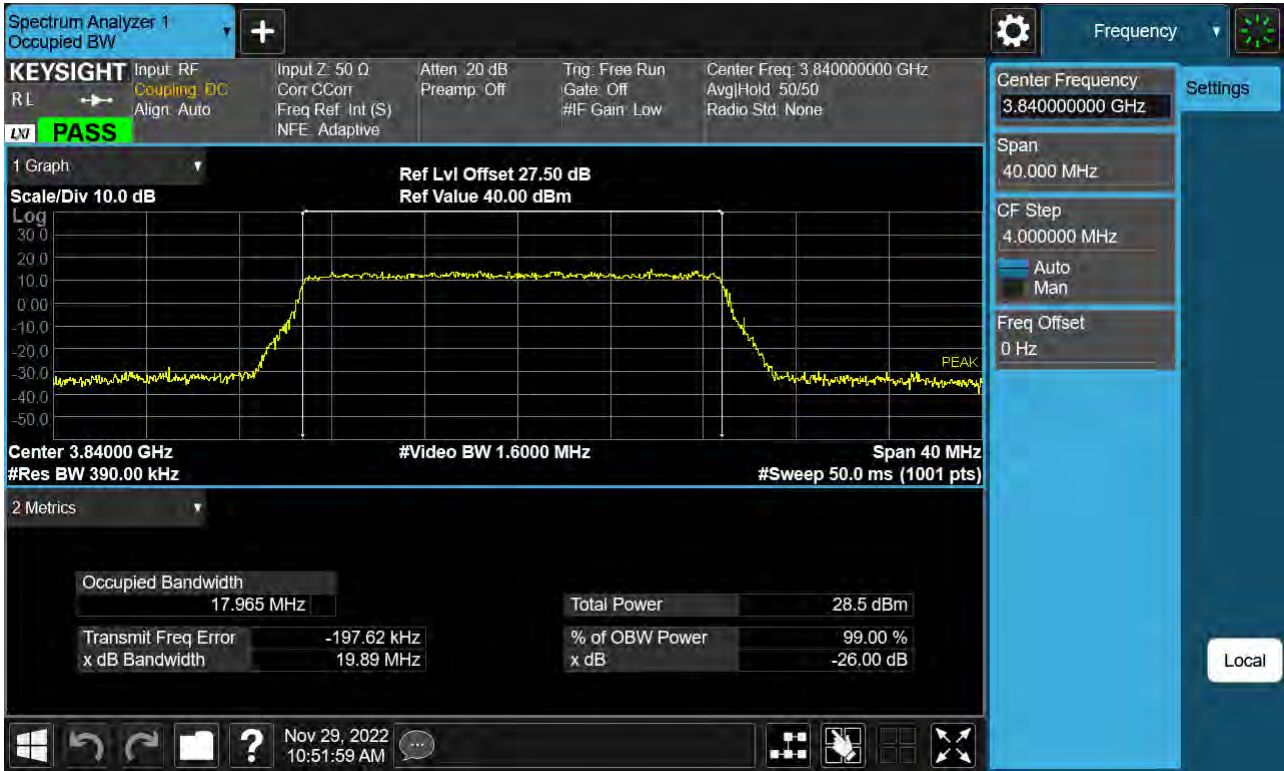

Sub6 n77. Occupied Bandwidth Plot (20 M BW Ch.656000 BPSK )

Sub6 n77. Occupied Bandwidth Plot (20 M BW Ch.656000 QPSK )

Sub6 n77. Occupied Bandwidth Plot (20 M BW Ch.656000 16QAM )

Sub6 n77. Occupied Bandwidth Plot (20 M BW Ch.656000 64QAM )