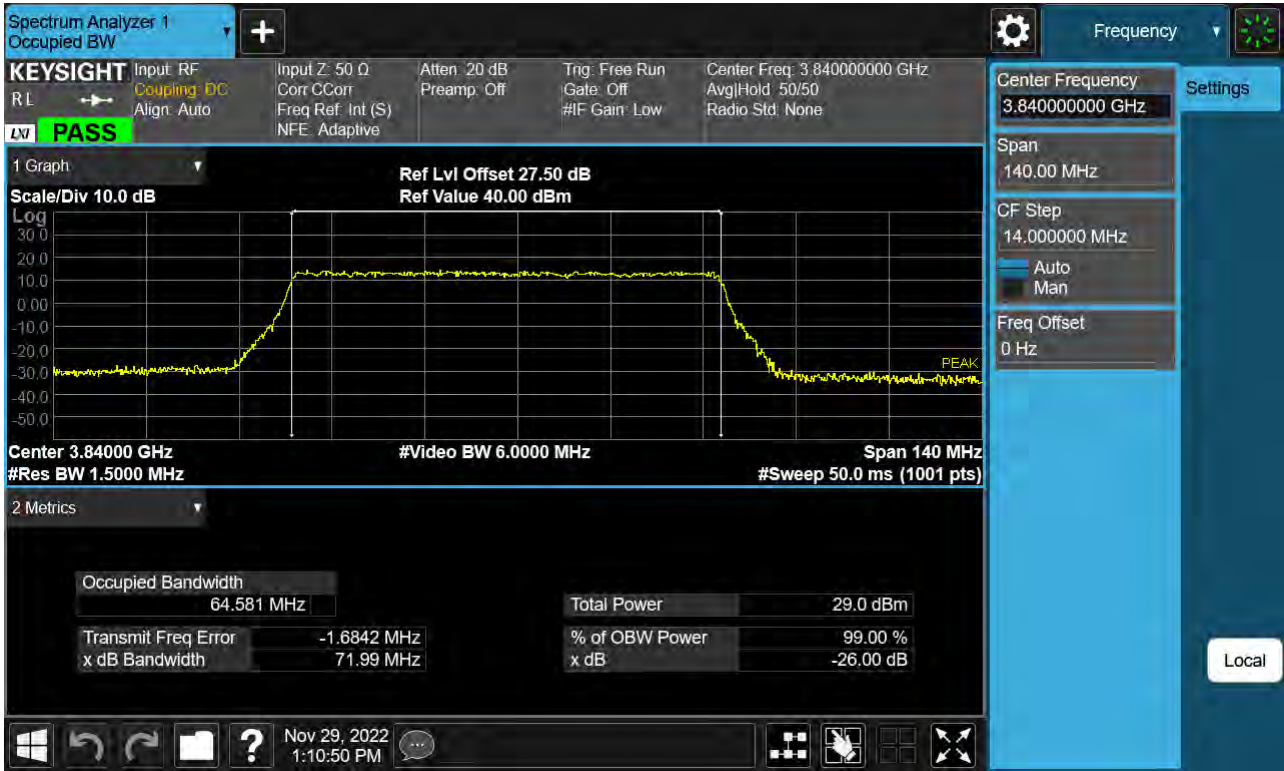

Sub6 n77. Occupied Bandwidth Plot (70 M BW Ch.656000 64QAM)