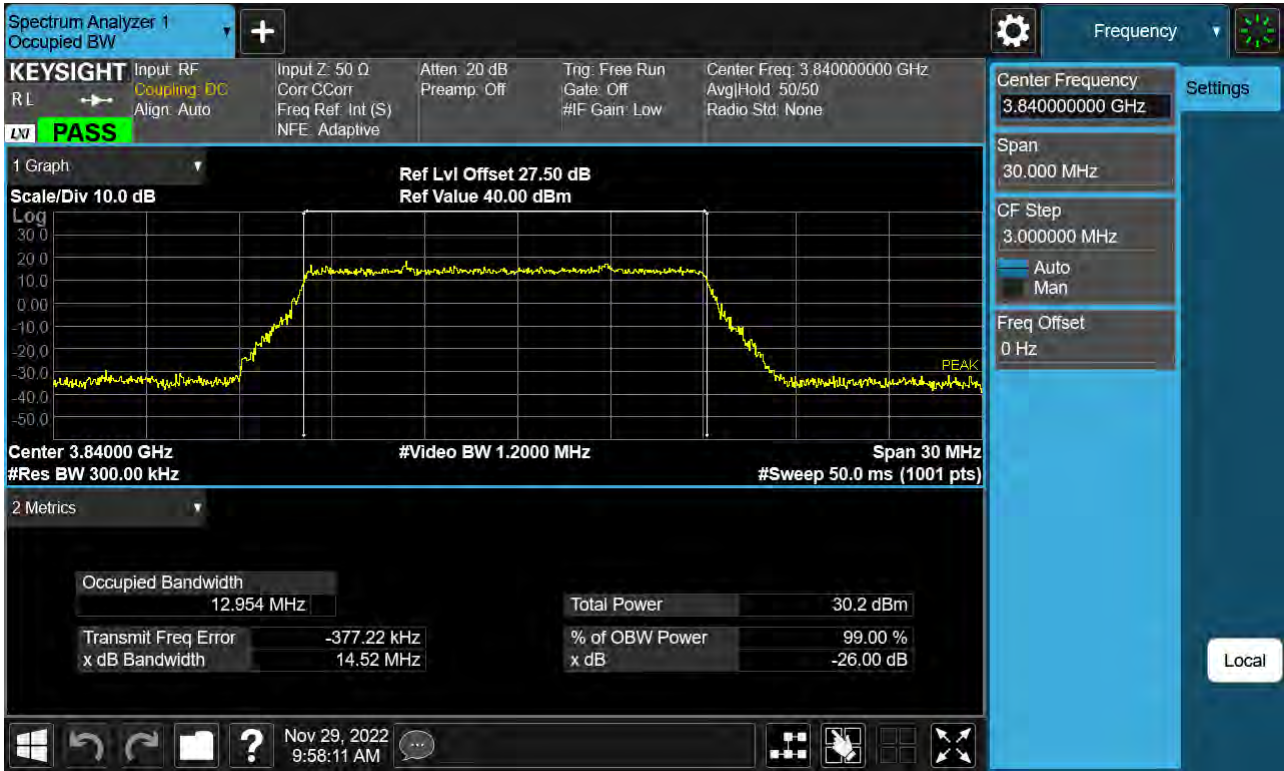

Sub6 n77. Occupied Bandwidth Plot (15 M BW Ch.656000 BPSK)