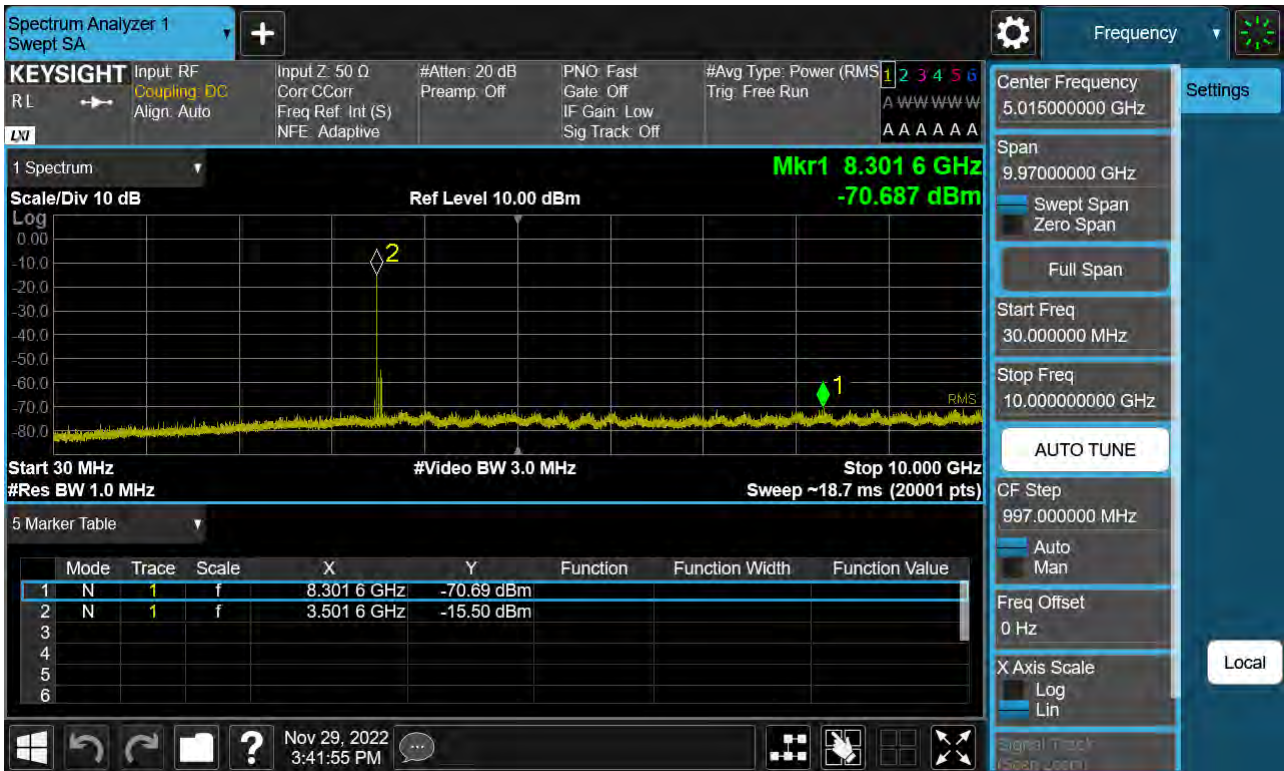

Sub6 n77. Conducted Spurious Plot_1 (635000ch_50 MHz_BPSK)