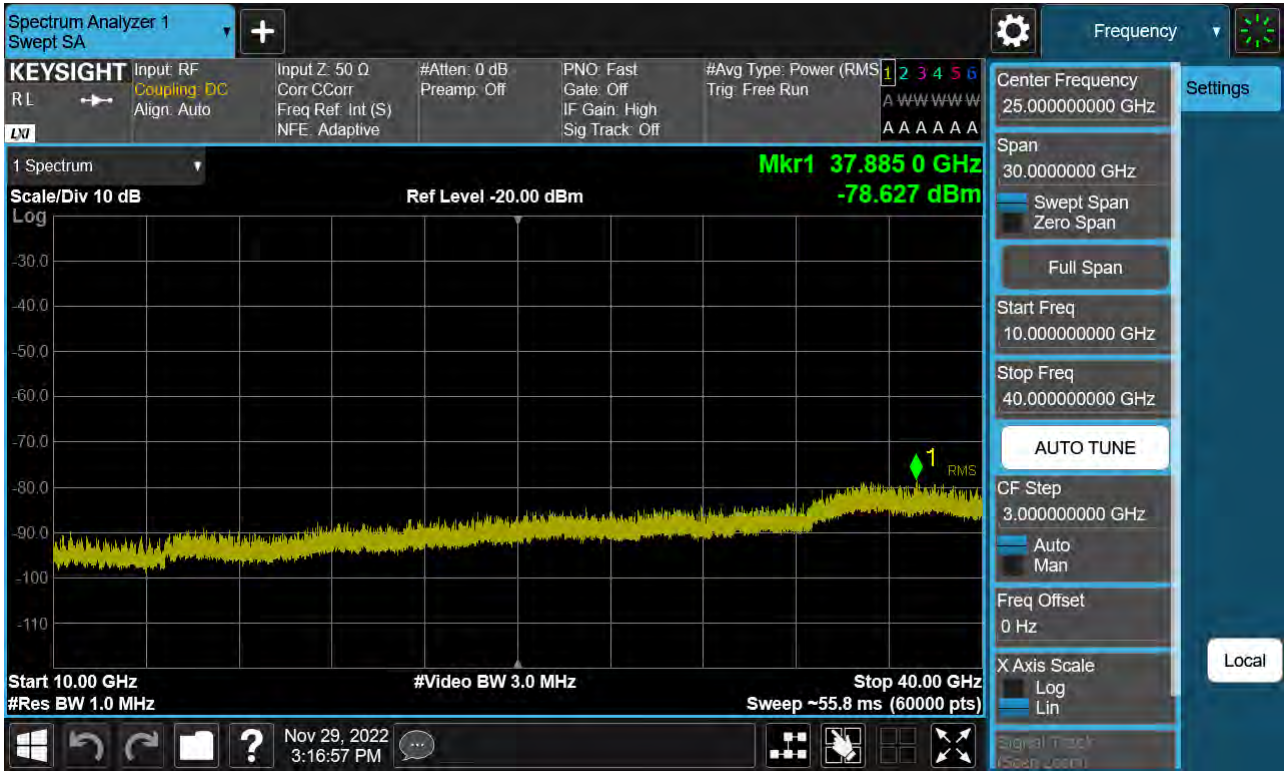

Sub6 n77. Conducted Spurious Plot\_2 (635834ch\_25 MHz\_BPSK)

Sub6 n77. Conducted Spurious Plot\_1 (631000ch\_30 MHz\_BPSK)

Sub6 n77. Conducted Spurious Plot\_2 (631000ch\_30 MHz\_BPSK)

Sub6 n77. Conducted Spurious Plot\_1 (633334ch\_30 MHz\_BPSK)

Sub6 n77. Conducted Spurious Plot\_2 (633334ch\_30 MHz\_BPSK)

Sub6 n77. Conducted Spurious Plot\_1 (635666ch\_30 MHz\_BPSK)

Sub6 n77. Conducted Spurious Plot\_2 (635666ch\_30 MHz\_BPSK)

Sub6 n77. Conducted Spurious Plot\_1 (631334ch\_40 MHz\_BPSK)