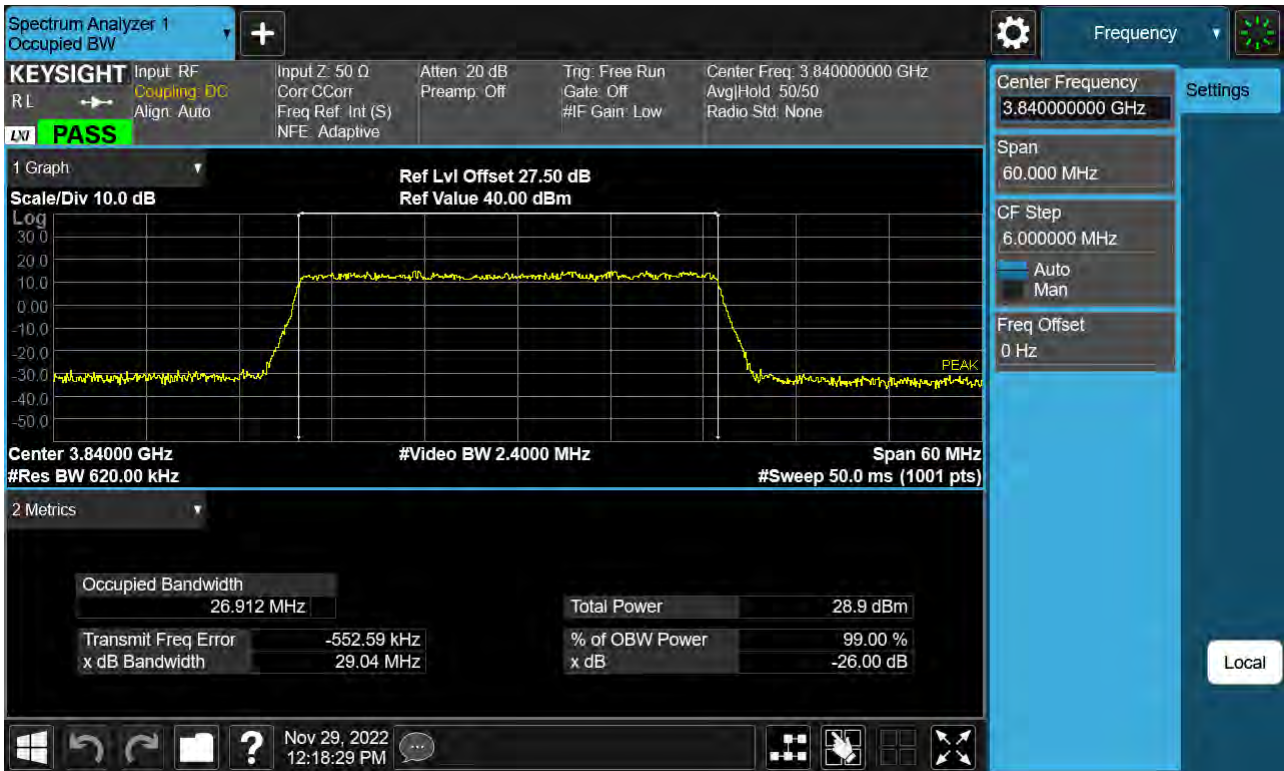

Sub6 n77. Occupied Bandwidth Plot (30 M BW Ch.656000 64QAM)