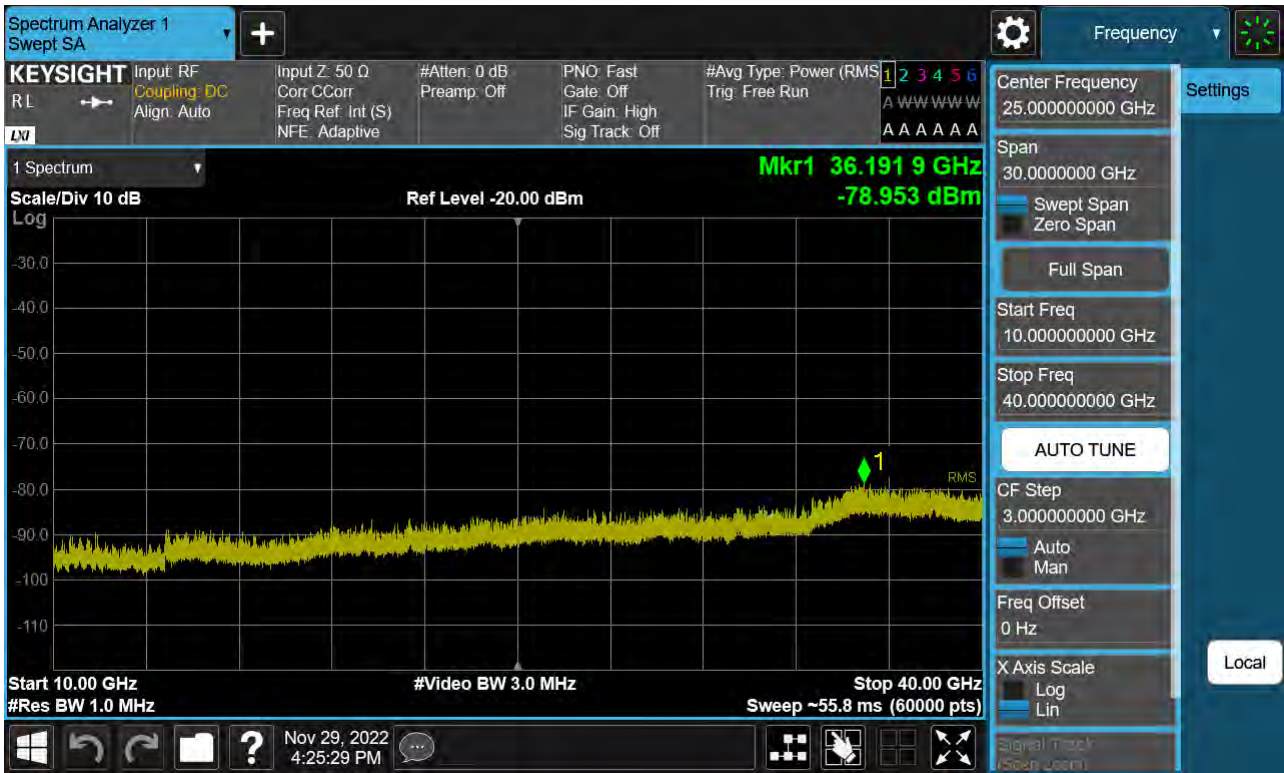

Sub6 n77. Conducted Spurious Plot\_2 (632668ch\_80 MHz\_BPSK)

Sub6 n77. Conducted Spurious Plot\_1 (633334ch\_80 MHz\_BPSK)

Sub6 n77. Conducted Spurious Plot\_2 (633334ch\_80 MHz\_BPSK)

Sub6 n77. Conducted Spurious Plot\_1 (634000ch\_80 MHz\_BPSK)

Sub6 n77. Conducted Spurious Plot\_2 (634000ch\_80 MHz\_BPSK)

Sub6 n77. Conducted Spurious Plot\_1 (633000ch\_90 MHz\_BPSK)

Sub6 n77. Conducted Spurious Plot\_2 (633000ch\_90 MHz\_BPSK)

Sub6 n77. Conducted Spurious Plot\_1 (633334ch\_90 MHz\_BPSK)