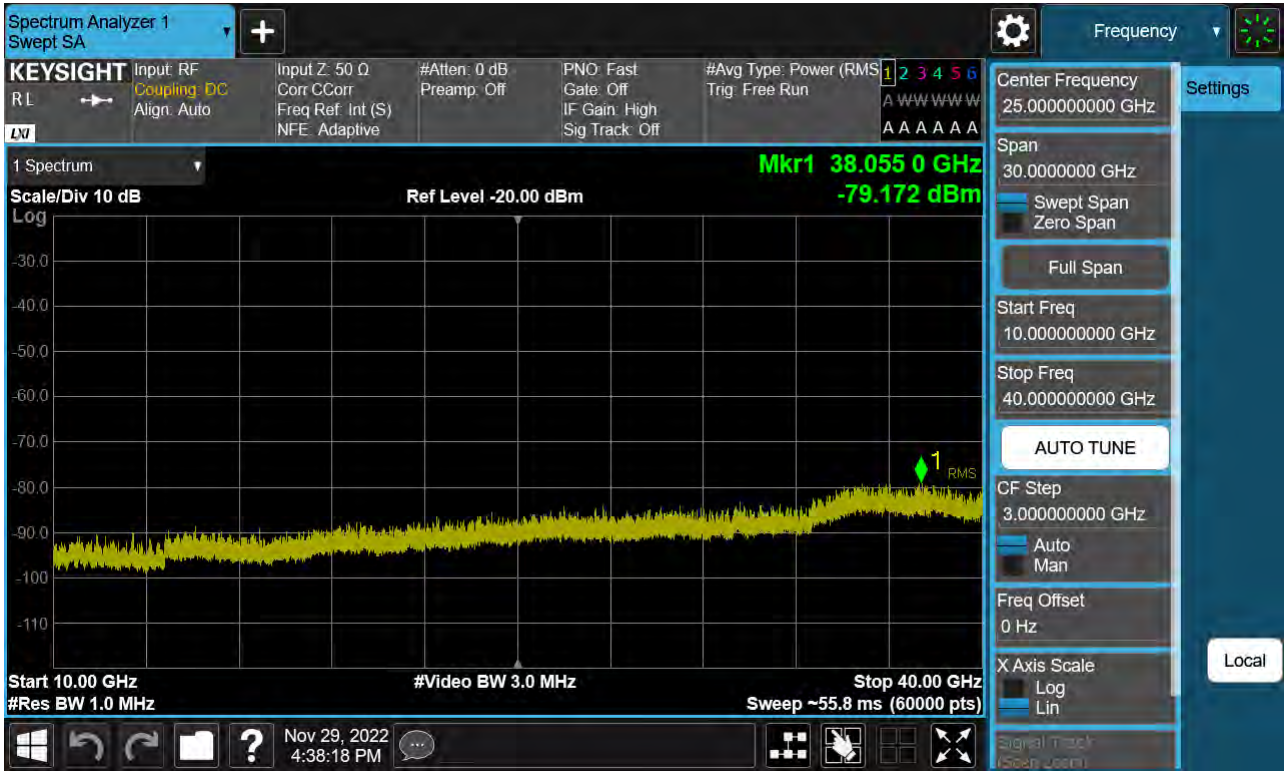

Sub6 n77. Conducted Spurious Plot\_2 (633334ch\_90 MHz\_BPSK)

Sub6 n77. Conducted Spurious Plot\_1 (633666ch\_90 MHz\_BPSK)

Sub6 n77. Conducted Spurious Plot\_2 (633666ch\_90 MHz\_BPSK)

Sub6 n77. Conducted Spurious Plot\_1 (633334ch\_100 MHz\_BPSK)

Sub6 n77. Conducted Spurious Plot\_2 (633334ch\_100 MHz\_BPSK)

**11. TEST PLOTS(3700 MHz - 3980 MHz)**

Sub6 n77. Occupied Bandwidth Plot (10 M BW Ch.656000 BPSK )

Sub6 n77. Occupied Bandwidth Plot (10 M BW Ch.656000 QPSK )