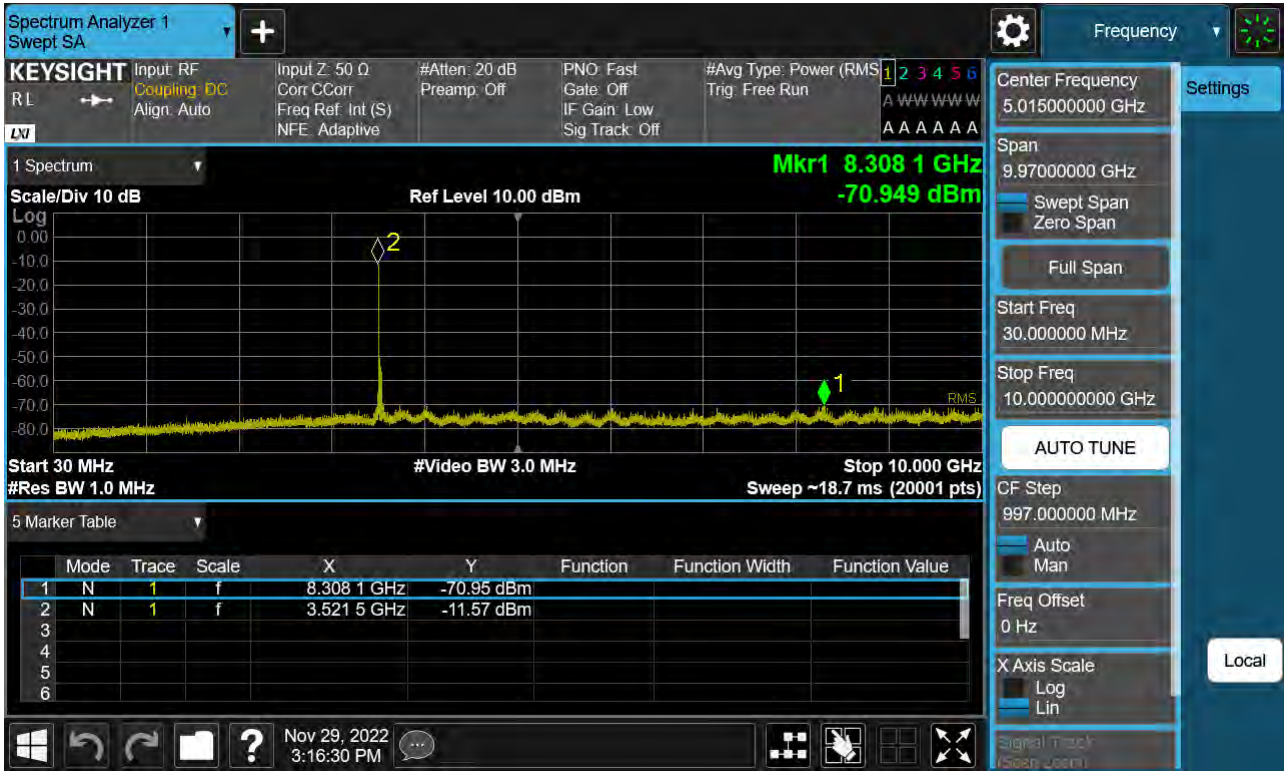

Sub6 n77. Conducted Spurious Plot_1 (635666ch_30 MHz_BPSK)