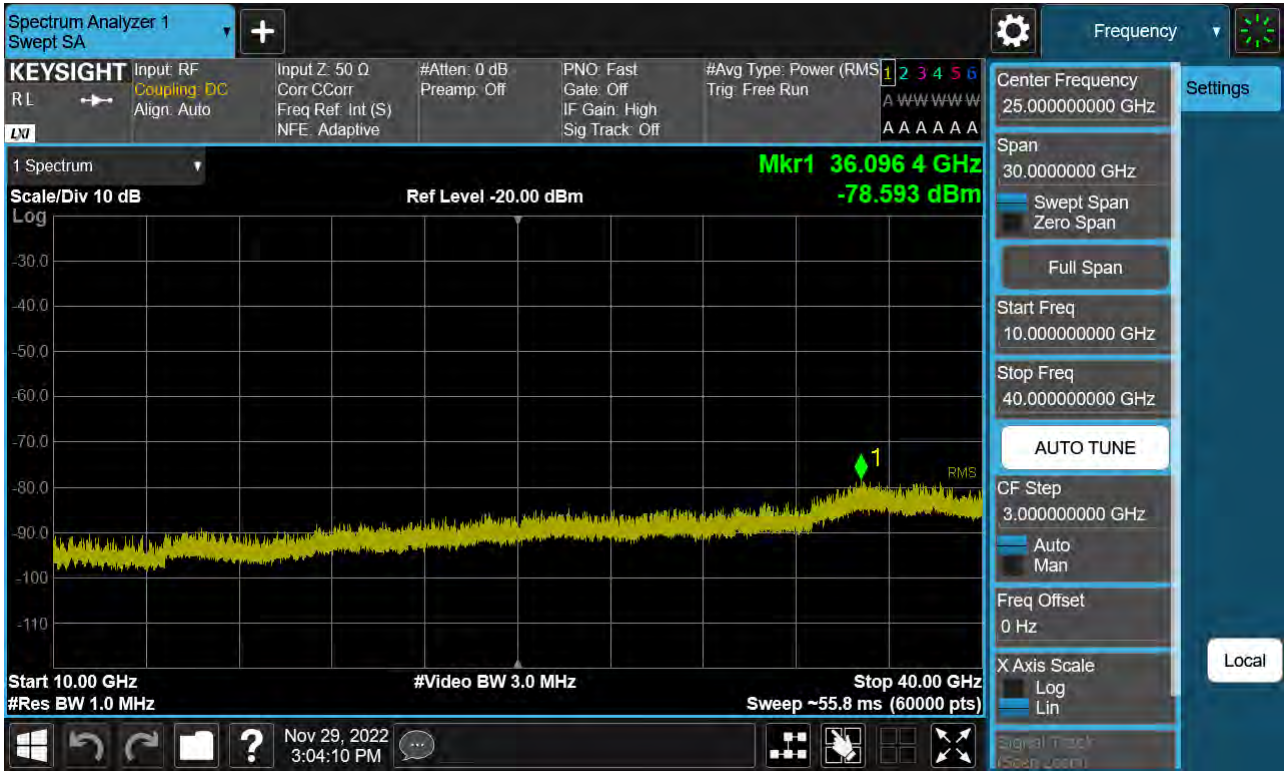

Sub6 n77. Conducted Spurious Plot\_2 (635834ch\_25 MHz\_BPSK)

Sub6 n77. Conducted Spurious Plot\_1 (631000ch\_30 MHz\_BPSK)

Sub6 n77. Conducted Spurious Plot\_2 (631000ch\_30 MHz\_BPSK)

Sub6 n77. Conducted Spurious Plot\_1 (633334ch\_30 MHz\_BPSK)

Sub6 n77. Conducted Spurious Plot\_2 (633334ch\_30 MHz\_BPSK)

Sub6 n77. Conducted Spurious Plot\_1 (635666ch\_30 MHz\_BPSK)

Sub6 n77. Conducted Spurious Plot\_2 (635666ch\_30 MHz\_BPSK)

Sub6 n77. Conducted Spurious Plot\_1 (631334ch\_40 MHz\_BPSK)