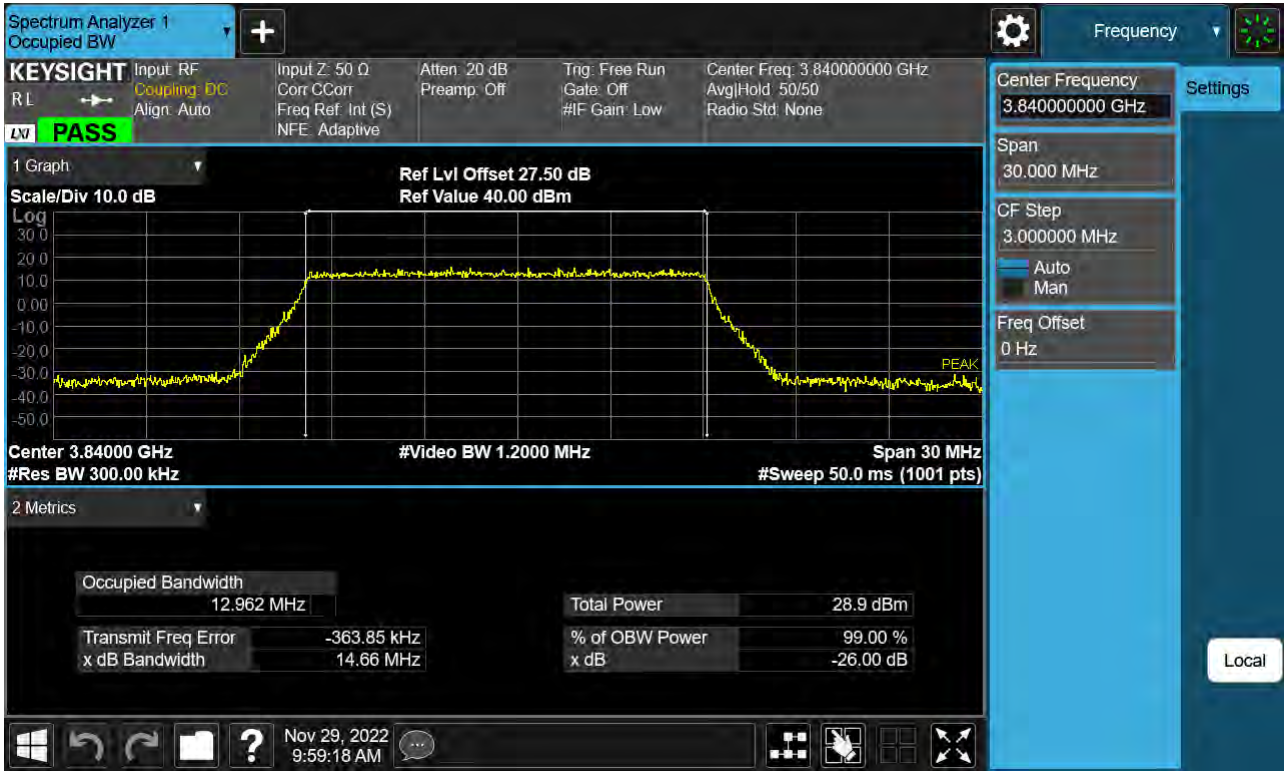

Sub6 n77. Occupied Bandwidth Plot (15 M BW Ch.656000 16QAM)