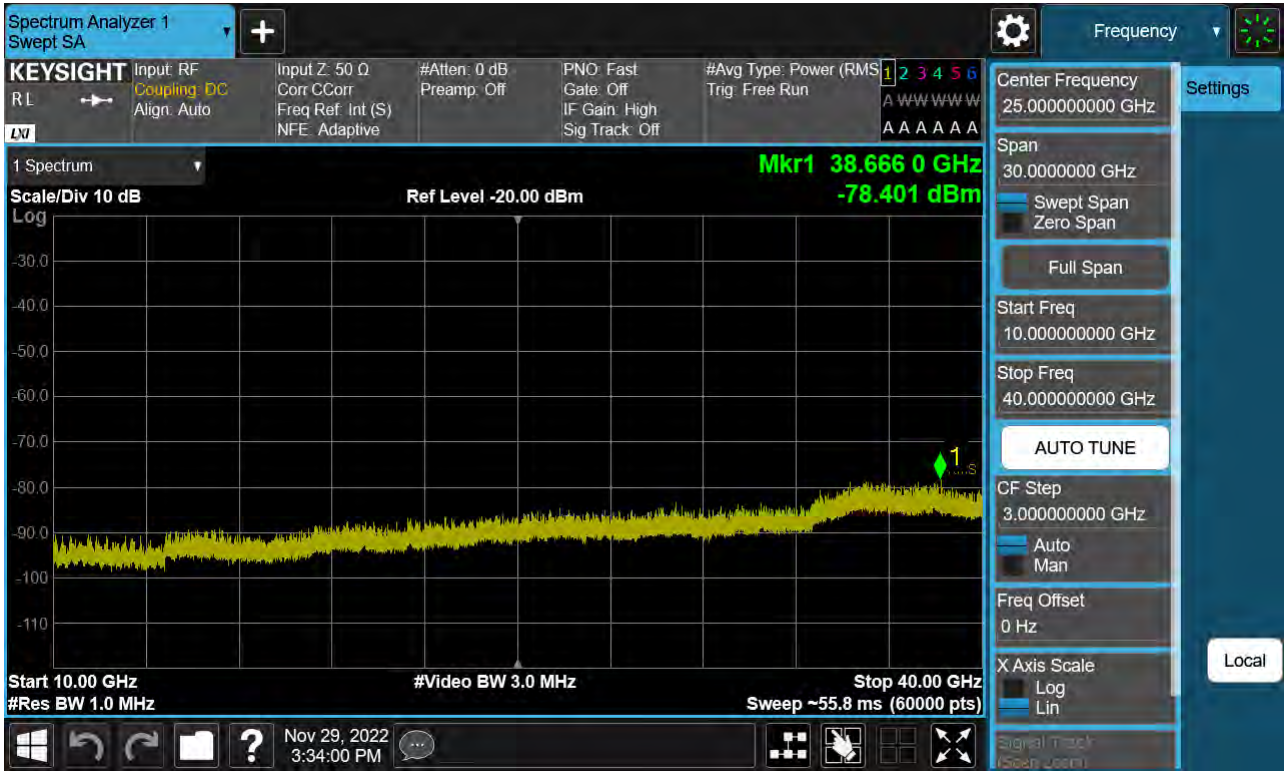

Sub6 n77. Conducted Spurious Plot_2 (631668ch_50 MHz_BPSK)