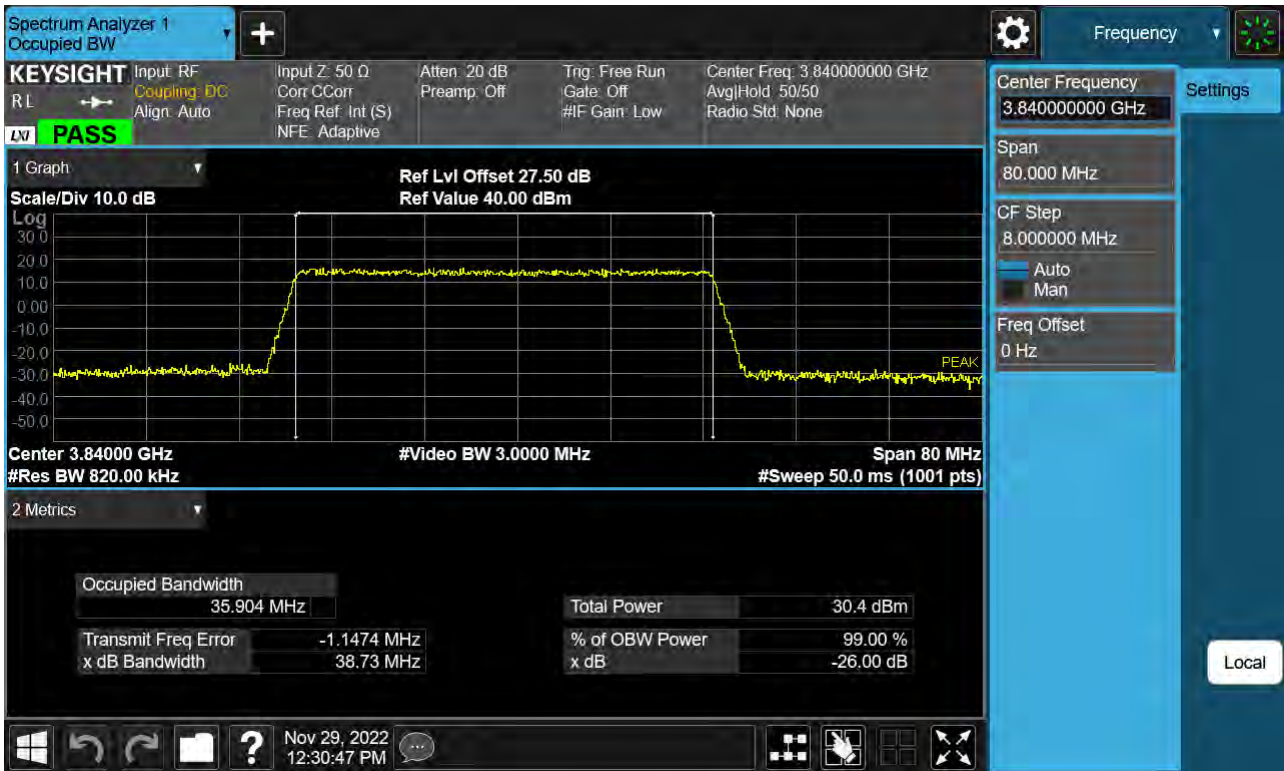

Sub6 n77. Occupied Bandwidth Plot (40 M BW Ch.656000 QPSK)