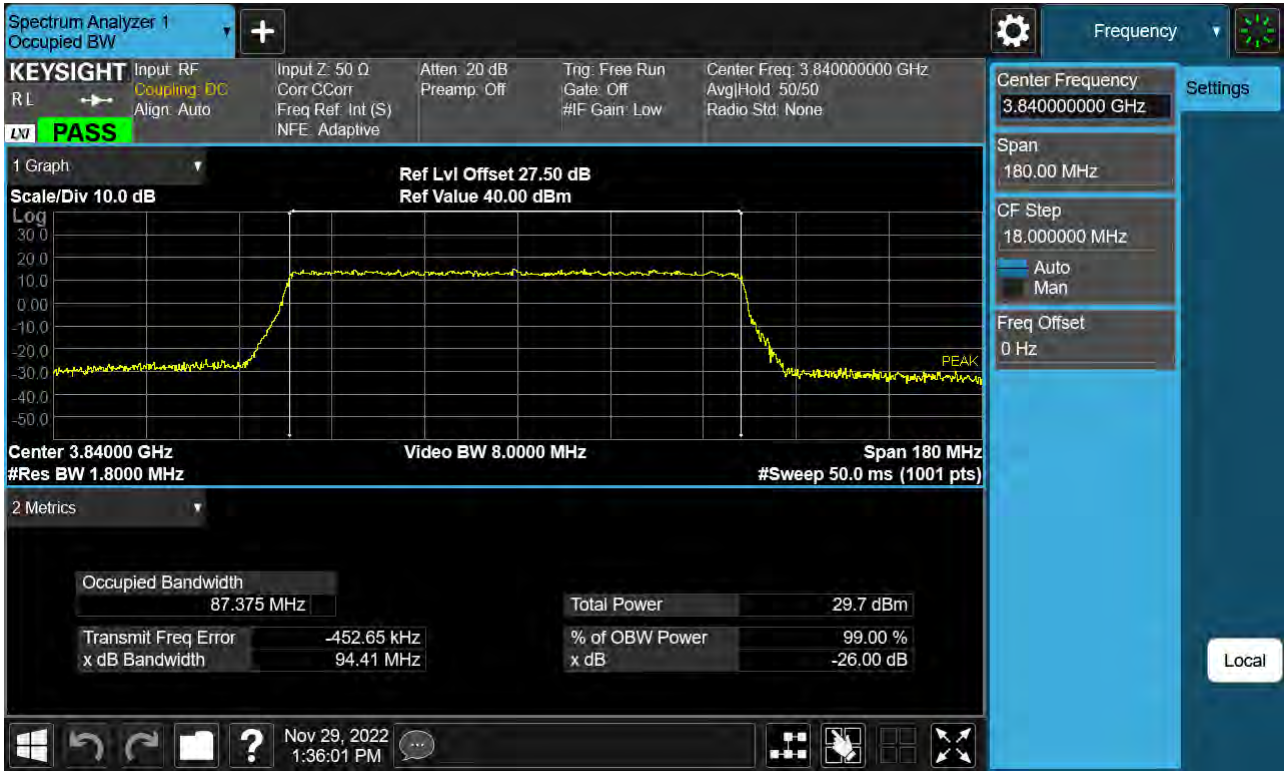

Sub6 n77. Occupied Bandwidth Plot (90 M BW Ch.656000 16QAM)