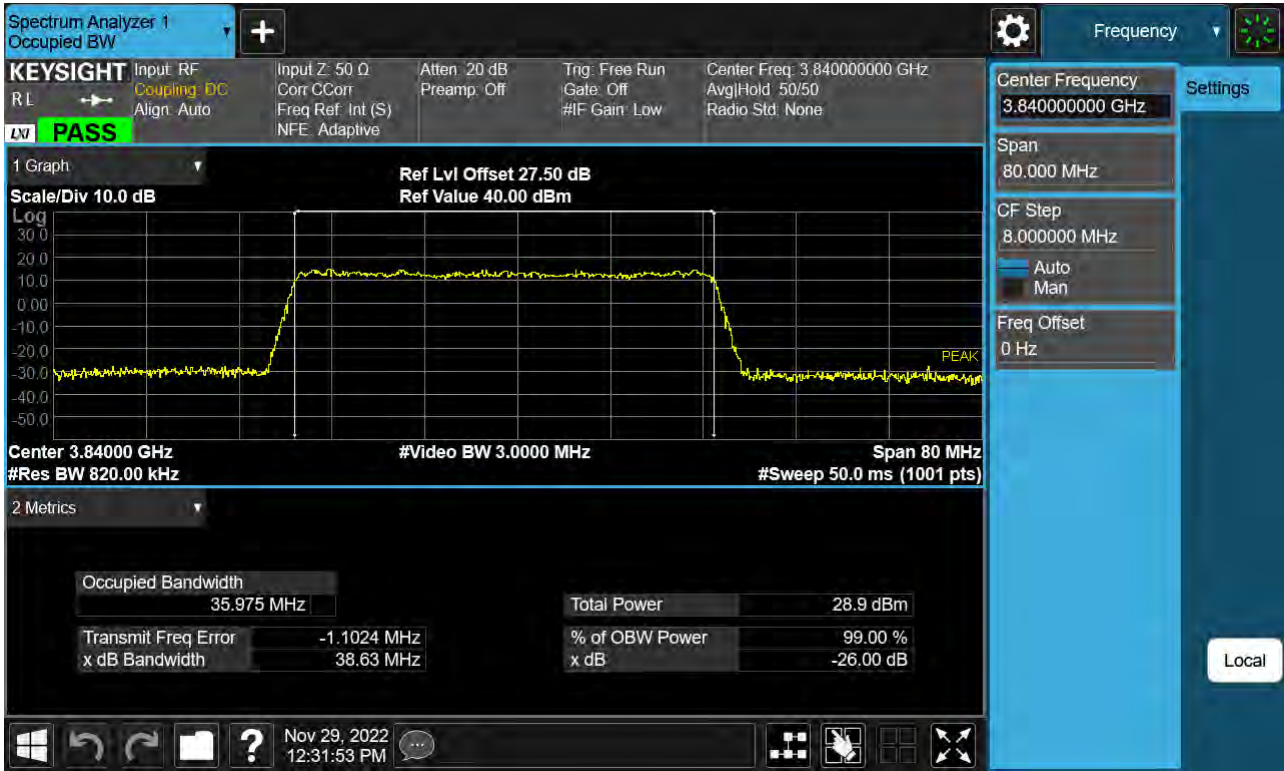

Sub6 n77. Occupied Bandwidth Plot (40 M BW Ch.656000 64QAM)