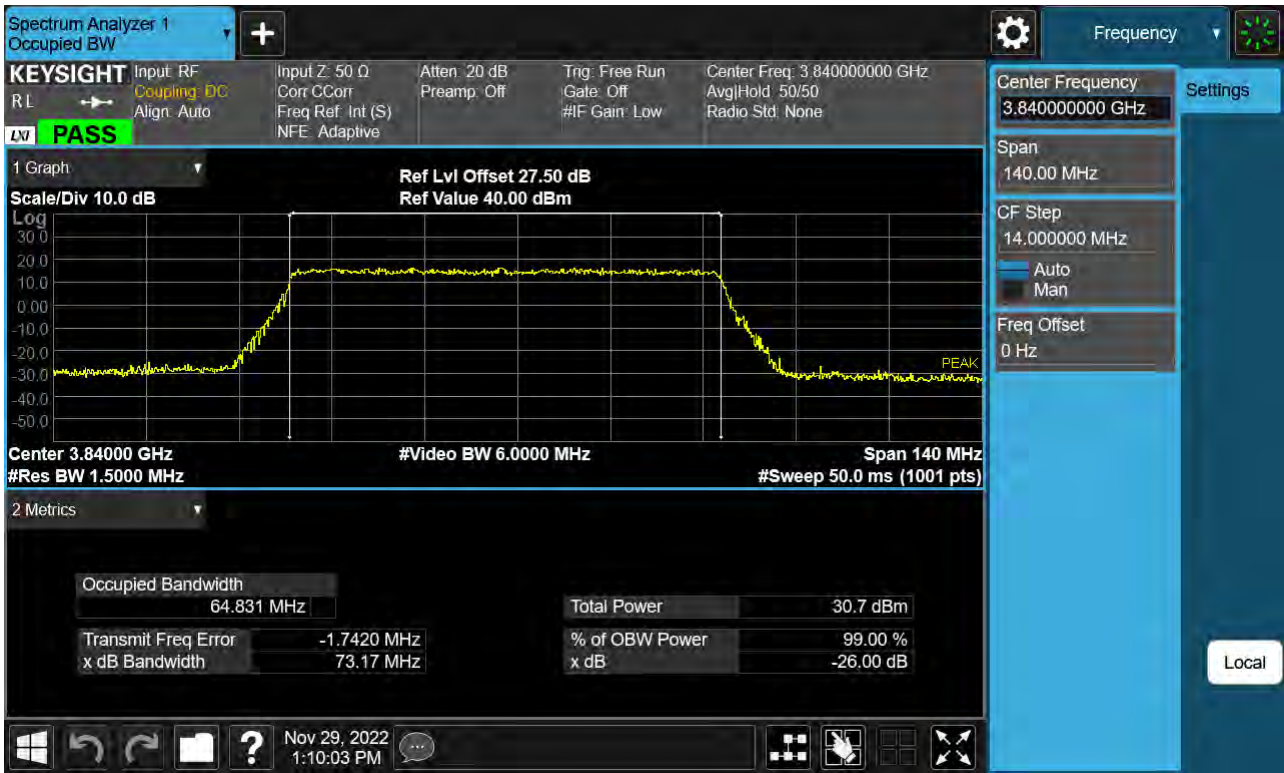

Sub6 n77. Occupied Bandwidth Plot (60 M BW Ch.656000 64QAM )

Sub6 n77. Occupied Bandwidth Plot (60 M BW Ch.656000 256QAM)

Sub6 n77. Occupied Bandwidth Plot (70 M BW Ch.656000 BPSK )

Sub6 n77. Occupied Bandwidth Plot (70 M BW Ch.656000 QPSK )