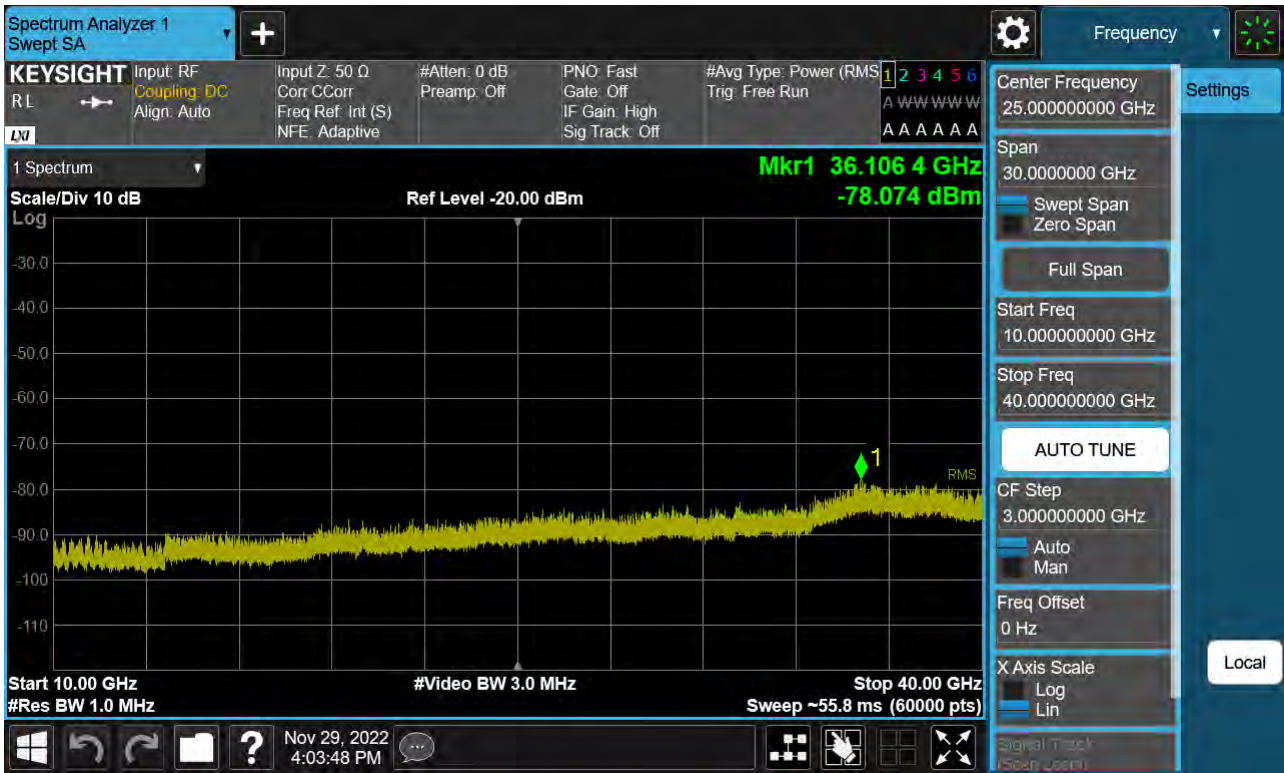

Sub6 n77. Conducted Spurious Plot\_2 (634666ch\_60 MHz\_BPSK)

Sub6 n77. Conducted Spurious Plot\_1 (632334ch\_70 MHz\_BPSK)

Sub6 n77. Conducted Spurious Plot\_2 (632334ch\_70 MHz\_BPSK)

Sub6 n77. Conducted Spurious Plot\_1 (633334ch\_70 MHz\_BPSK)

Sub6 n77. Conducted Spurious Plot\_2 (633334ch\_70 MHz\_BPSK)

Sub6 n77. Conducted Spurious Plot\_1 (634332ch\_70 MHz\_BPSK)

Sub6 n77. Conducted Spurious Plot\_2 (634332ch\_70 MHz\_BPSK)

Sub6 n77. Conducted Spurious Plot\_1 (632668ch\_80 MHz\_BPSK)