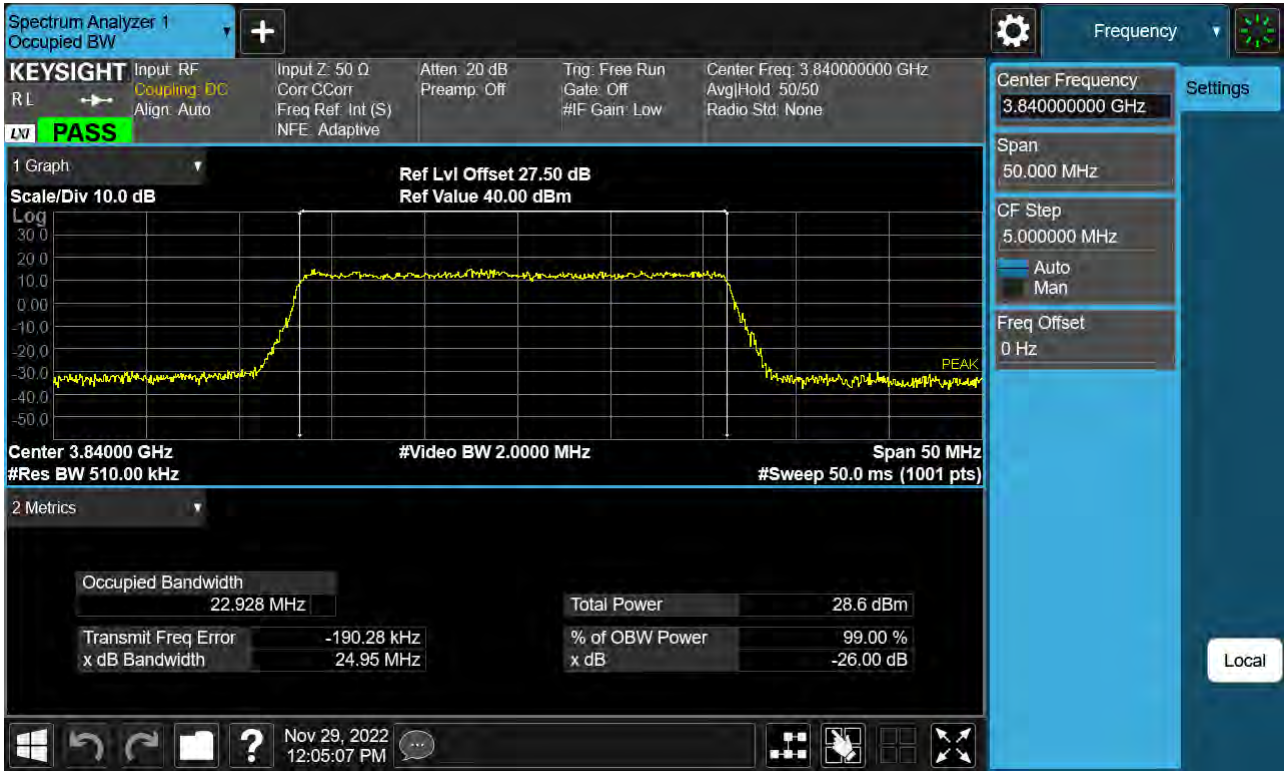

Sub6 n77. Occupied Bandwidth Plot (25 M BW Ch.656000 64QAM)