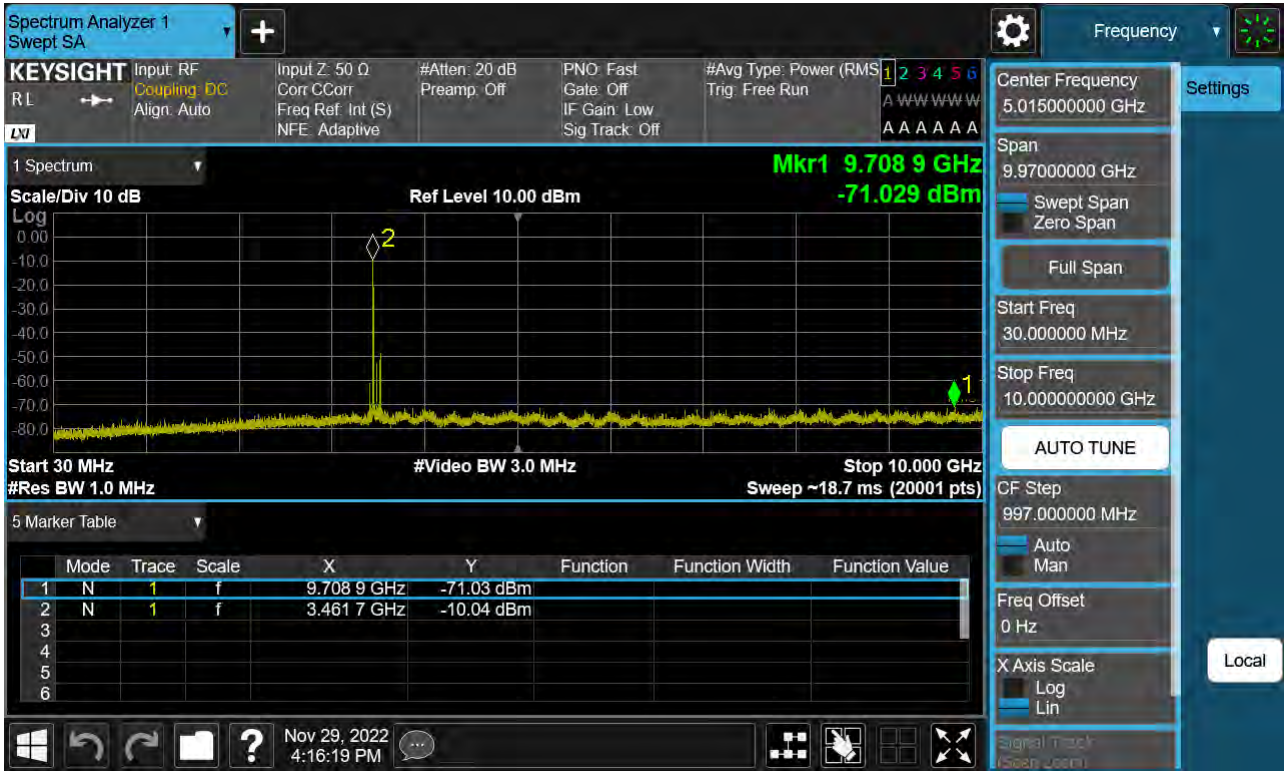

Sub6 n77. Conducted Spurious Plot_1 (633334ch_80 MHz_BPSK)