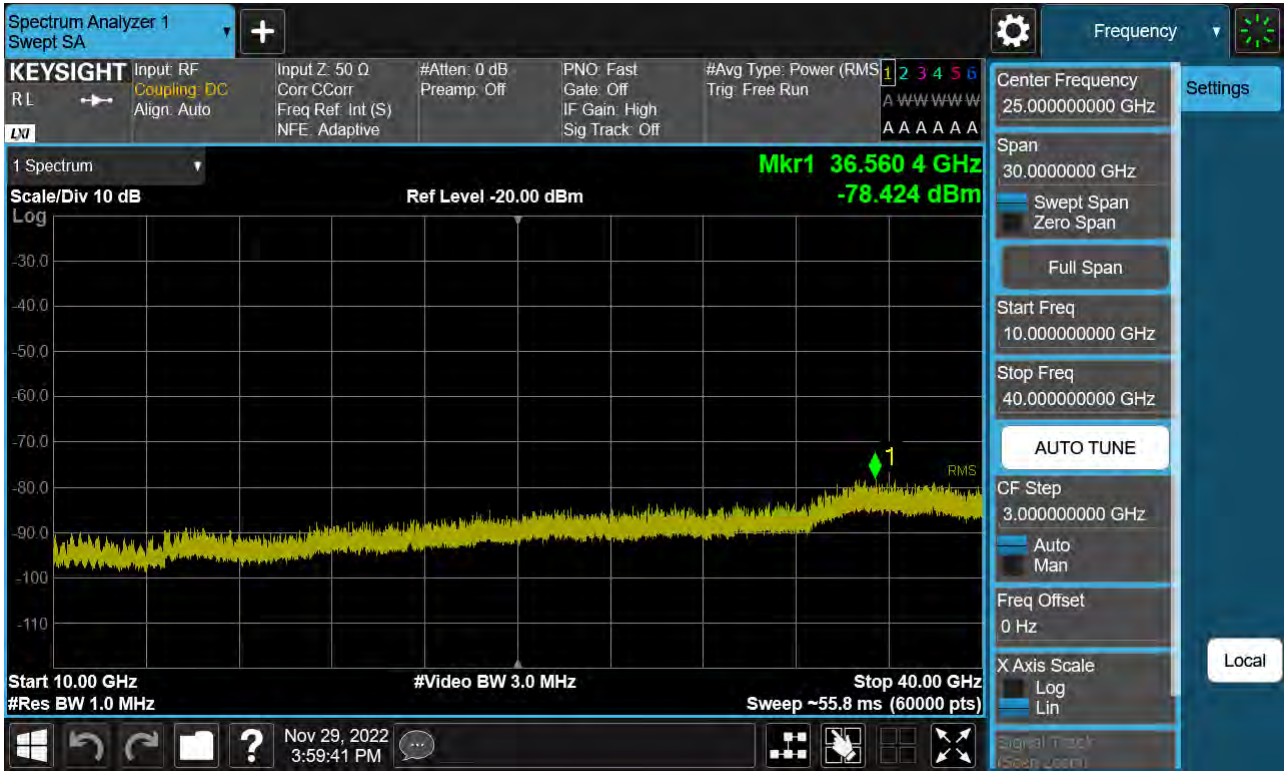

Sub6 n77. Conducted Spurious Plot_2 (632334ch_70 MHz_BPSK)