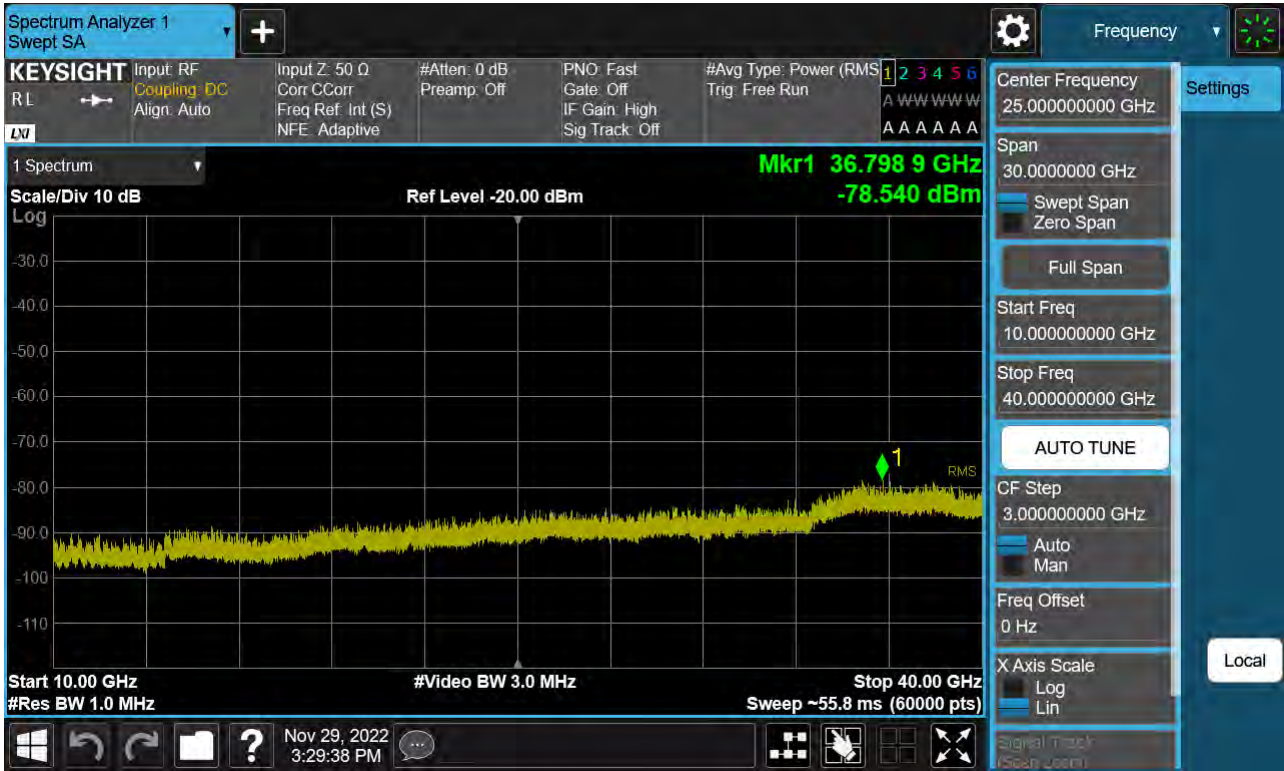

Sub6 n77. Conducted Spurious Plot_2 (635332ch_40 MHz_BPSK)