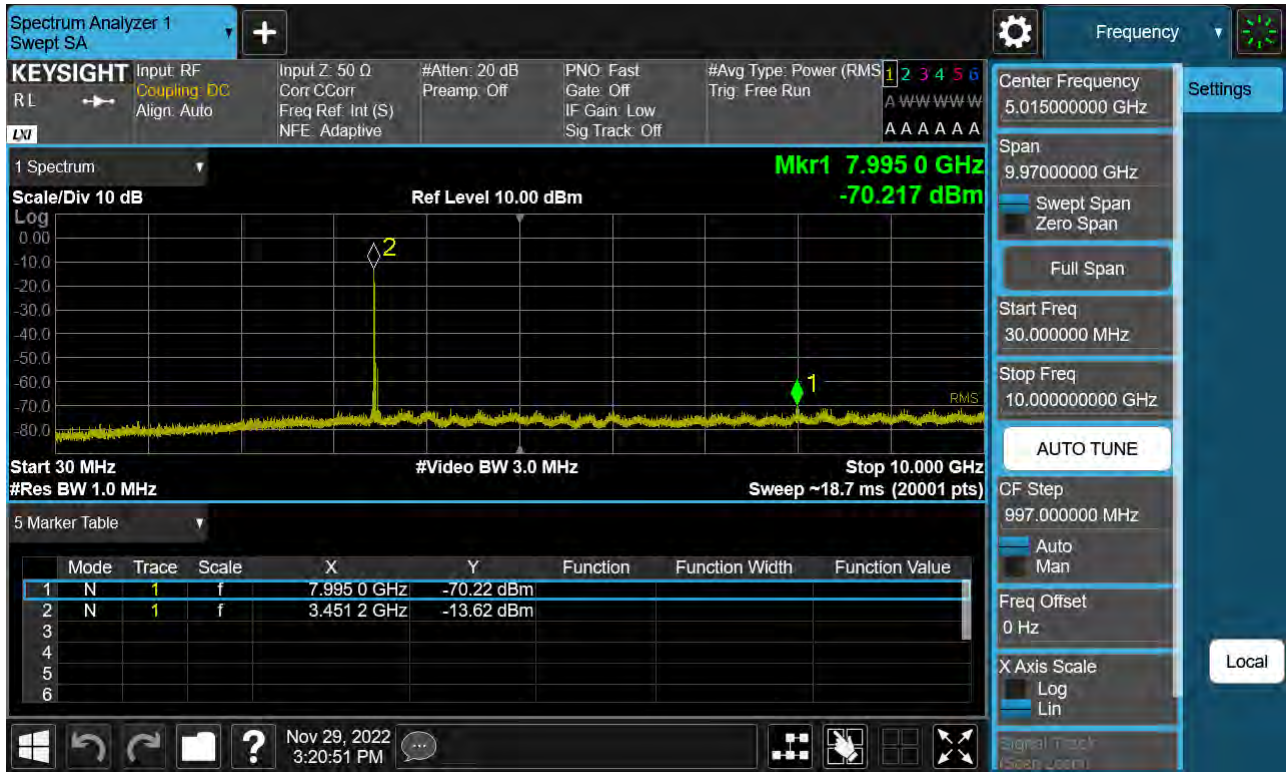

Sub6 n77. Conducted Spurious Plot\_2 (633334ch\_30 MHz\_BPSK)

Sub6 n77. Conducted Spurious Plot\_1 (635666ch\_30 MHz\_BPSK)

Sub6 n77. Conducted Spurious Plot\_2 (635666ch\_30 MHz\_BPSK)

Sub6 n77. Conducted Spurious Plot\_1 (631334ch\_40 MHz\_BPSK)