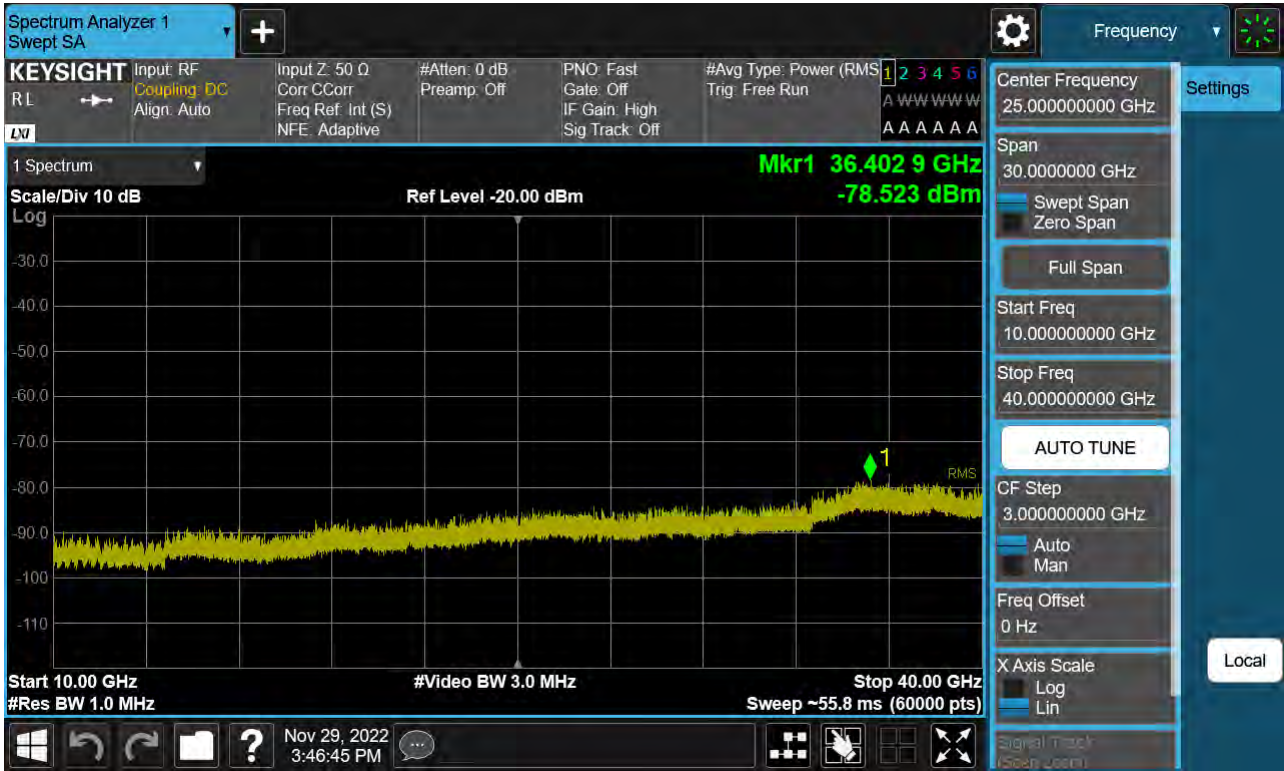

Sub6 n77. Conducted Spurious Plot\_2 (633334ch\_50 MHz\_BPSK)

Sub6 n77. Conducted Spurious Plot\_1 (635000ch\_50 MHz\_BPSK)

Sub6 n77. Conducted Spurious Plot\_2 (635000ch\_50 MHz\_BPSK)

Sub6 n77. Conducted Spurious Plot\_1 (632000ch\_60 MHz\_BPSK)

Sub6 n77. Conducted Spurious Plot\_2 (632000ch\_60 MHz\_BPSK)

Sub6 n77. Conducted Spurious Plot\_1 (633334ch\_60 MHz\_BPSK)

Sub6 n77. Conducted Spurious Plot\_2 (633334ch\_60 MHz\_BPSK)

Sub6 n77. Conducted Spurious Plot\_1 (634666ch\_60 MHz\_BPSK)