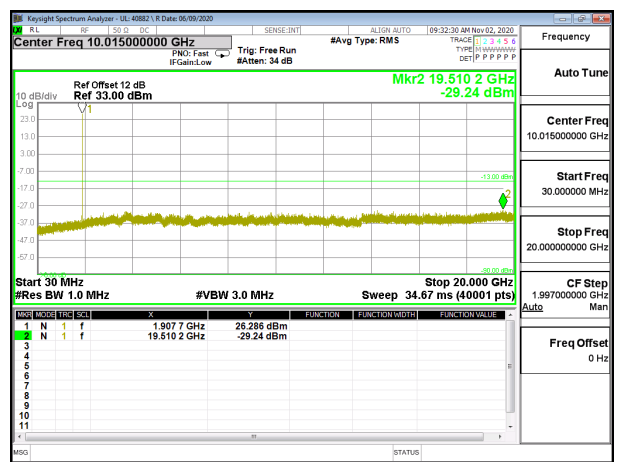

8.3.1. LTE BAND 2

LTE B2 1.4MHz QPSK Low Channel RB1-0

LTE B2 1.4MHz 16QAM Low Channel RB1-0

LTE B2 1.4MHz QPSK Middle Channel RB1-0

LTE B2 1.4MHz 16QAM Middle Channel RB1-0

LTE B2 1.4MHz QPSK High Channel RB1-0

LTE B2 1.4MHz 16QAM High Channel RB1-0

LTE B2 3MHz QPSK Low Channel RB1-0

LTE B2 3MHz 16QAM Low Channel RB1-0

LTE B2 3MHz QPSK Middle Channel RB1-0

LTE B2 3MHz 16QAM Middle Channel RB1-0

LTE B2 3MHz QPSK High Channel RB1-0

LTE B2 3MHz 16QAM High Channel RB1-0

LTE B2 5MHz QPSK Low Channel RB1-0

LTE B2 5MHz 16QAM Low Channel RB1-0

LTE B2 5MHz QPSK Middle Channel RB1-0

LTE B2 5MHz 16QAM Middle Channel RB1-0

LTE B2 5MHz QPSK High Channel RB1-0

LTE B2 5MHz 16QAM High Channel RB1-0

LTE B2 10MHz QPSK Low Channel RB1-0

LTE B2 10MHz 16QAM Low Channel RB1-0

LTE B2 10MHz QPSK Middle Channel RB1-0

LTE B2 10MHz 16QAM Middle Channel RB1-0

LTE B2 10MHz QPSK High Channel RB1-0