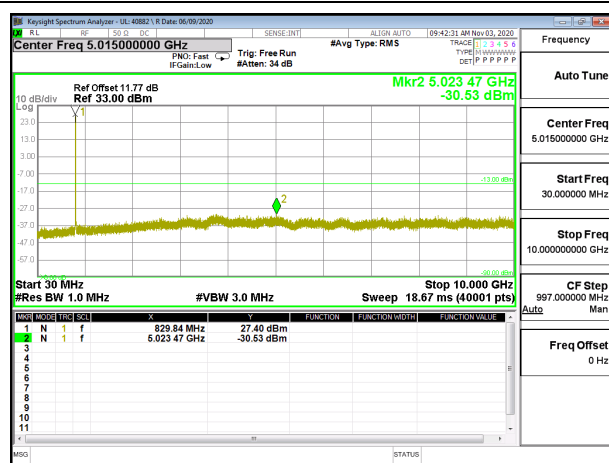

LTE B26 1.4MHz 16QAM Middle Channel RB1-0

LTE B26 1.4MHz QPSK High Channel RB1-0

LTE B26 1.4MHz 16QAM High Channel RB1-0

LTE B26 3MHz QPSK Low Channel RB1-0

LTE B26 3MHz 16QAM Low Channel RB1-0

LTE B26 3MHz QPSK Middle Channel RB1-0

LTE B26 3MHz 16QAM Middle Channel RB1-0

LTE B26 3MHz QPSK High Channel RB1-0

LTE B26 3MHz 16QAM High Channel RB1-0

LTE B26 5MHz QPSK Low Channel RB1-0

LTE B26 5MHz 16QAM Low Channel RB1-0

LTE B26 5MHz QPSK Middle Channel RB1-0

LTE B26 5MHz 16QAM Middle Channel RB1-0

LTE B26 5MHz QPSK High Channel RB1-0

LTE B26 5MHz 16QAM High Channel RB1-0