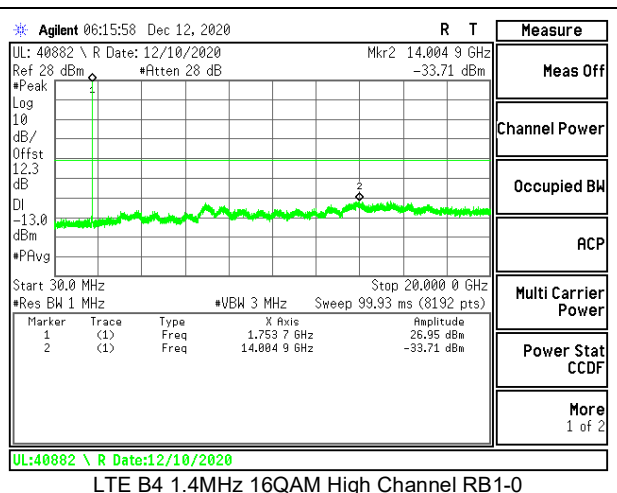

LTE B2 10MHz 16QAM High Channel RB1-0

LTE B2 15MHz QPSK Low Channel RB1-0

LTE B2 15MHz 16QAM Low Channel RB1-0

LTE B2 15MHz QPSK Middle Channel RB1-0

LTE B2 15MHz 16QAM Middle Channel RB1-0

LTE B2 15MHz QPSK High Channel RB1-0

LTE B2 15MHz 16QAM High Channel RB1-0

LTE B2 20MHz QPSK Low Channel RB1-0

LTE B2 20MHz 16QAM Low Channel RB1-0

LTE B2 20MHz QPSK Middle Channel RB1-0

LTE B2 20MHz 16QAM Middle Channel RB1-0

LTE B2 20MHz QPSK High Channel RB1-0

LTE B2 20MHz 16QAM High Channel RB1-0

8.3.2. LTE BAND 4

LTE B4 15MHz QPSK High Channel RB1-0

LTE B4 15MHz 16QAM High Channel RB1-0

LTE B4 20MHz QPSK Low Channel RB1-0

LTE B4 20MHz 16QAM Low Channel RB1-0

LTE B4 20MHz QPSK Middle Channel RB1-0