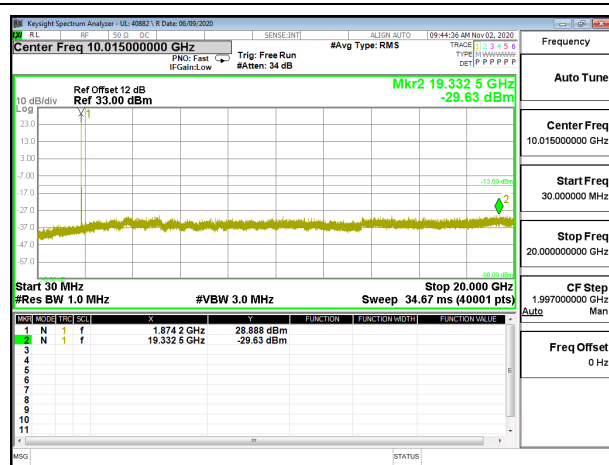

LTE B2 5MHz 16QAM High Channel RB1-0

LTE B2 10MHz QPSK Low Channel RB1-0

LTE B2 10MHz 16QAM Low Channel RB1-0

LTE B2 10MHz QPSK Middle Channel RB1-0

LTE B2 10MHz 16QAM Middle Channel RB1-0

LTE B2 10MHz QPSK High Channel RB1-0

LTE B2 10MHz 16QAM High Channel RB1-0

LTE B2 15MHz QPSK Low Channel RB1-0

LTE B2 15MHz 16QAM Low Channel RB1-0

LTE B2 15MHz QPSK Middle Channel RB1-0

LTE B2 15MHz 16QAM Middle Channel RB1-0

LTE B2 15MHz QPSK High Channel RB1-0

LTE B2 15MHz 16QAM High Channel RB1-0

LTE B2 20MHz QPSK Low Channel RB1-0

LTE B2 20MHz 16QAM Low Channel RB1-0

LTE B2 20MHz QPSK Middle Channel RB1-0

LTE B2 20MHz 16QAM Middle Channel RB1-0

LTE B2 20MHz QPSK High Channel RB1-0