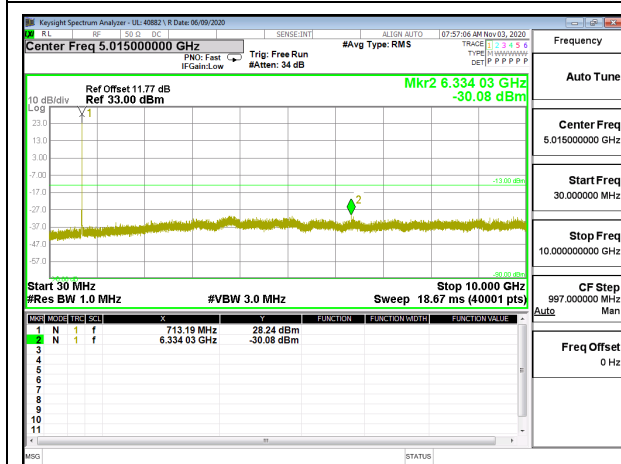

LTE B12 1.4MHz QPSK High Channel RB1-0

LTE B12 1.4MHz 16QAM High Channel RB1-0

LTE B12 3MHz QPSK Low Channel RB1-0

LTE B12 3MHz 16QAM Low Channel RB1-0

LTE B12 3MHz QPSK Middle Channel RB1-0

LTE B12 3MHz 16QAM Middle Channel RB1-0

LTE B12 3MHz QPSK High Channel RB1-0

LTE B12 3MHz 16QAM High Channel RB1-0

LTE B12 5MHz QPSK Low Channel RB1-0

LTE B12 5MHz 16QAM Low Channel RB1-0

LTE B12 5MHz QPSK Middle Channel RB1-0

LTE B12 5MHz 16QAM Middle Channel RB1-0