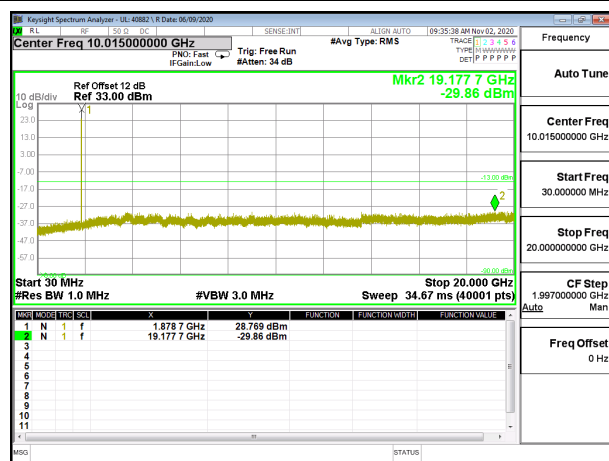

LTE B2 1.4MHz 16QAM High Channel RB1-0

LTE B2 3MHz QPSK Low Channel RB1-0

LTE B2 3MHz 16QAM Low Channel RB1-0

LTE B2 3MHz QPSK Middle Channel RB1-0

LTE B2 3MHz 16QAM Middle Channel RB1-0

LTE B2 3MHz QPSK High Channel RB1-0

LTE B2 3MHz 16QAM High Channel RB1-0

LTE B2 5MHz QPSK Low Channel RB1-0

LTE B2 5MHz 16QAM Low Channel RB1-0

LTE B2 5MHz QPSK Middle Channel RB1-0

LTE B2 5MHz 16QAM Middle Channel RB1-0

LTE B2 5MHz QPSK High Channel RB1-0

LTE B2 5MHz 16QAM High Channel RB1-0

LTE B2 10MHz QPSK Low Channel RB1-0

LTE B2 10MHz 16QAM Low Channel RB1-0

LTE B2 10MHz QPSK Middle Channel RB1-0

LTE B2 10MHz 16QAM Middle Channel RB1-0

LTE B2 10MHz QPSK High Channel RB1-0

LTE B2 10MHz 16QAM High Channel RB1-0

LTE B2 15MHz QPSK Low Channel RB1-0

LTE B2 15MHz 16QAM Low Channel RB1-0

LTE B2 15MHz QPSK Middle Channel RB1-0

LTE B2 15MHz 16QAM Middle Channel RB1-0

LTE B2 15MHz QPSK High Channel RB1-0