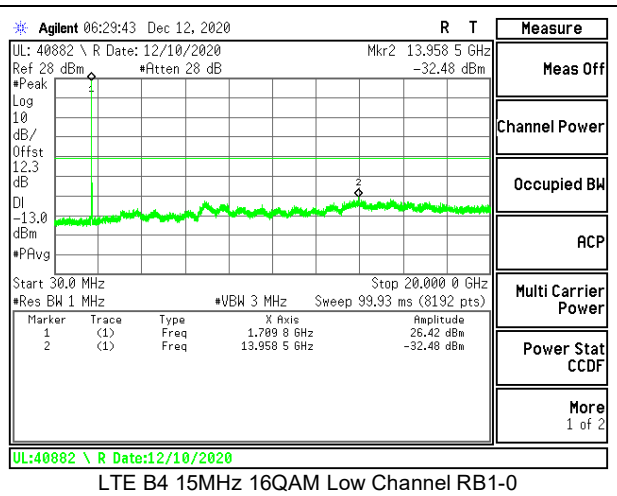

LTE B2 15MHz 16QAM High Channel RB1-0

LTE B2 20MHz QPSK Low Channel RB1-0

LTE B2 20MHz 16QAM Low Channel RB1-0

LTE B2 20MHz QPSK Middle Channel RB1-0

LTE B2 20MHz 16QAM Middle Channel RB1-0

LTE B2 20MHz QPSK High Channel RB1-0

LTE B2 20MHz 16QAM High Channel RB1-0

8.3.2. LTE BAND 4

LTE B4 15MHz QPSK High Channel RB1-0

LTE B4 15MHz 16QAM High Channel RB1-0

LTE B4 20MHz QPSK Low Channel RB1-0

LTE B4 20MHz 16QAM Low Channel RB1-0

LTE B4 20MHz QPSK Middle Channel RB1-0

LTE B4 20MHz 16QAM Middle Channel RB1-0

8.3.3. LTE BAND 12

LTE B12 1.4MHz QPSK Low Channel RB1-0

LTE B12 1.4MHz 16QAM Low Channel RB1-0

LTE B12 1.4MHz QPSK Middle Channel RB1-0

LTE B12 1.4MHz 16QAM Middle Channel RB1-0