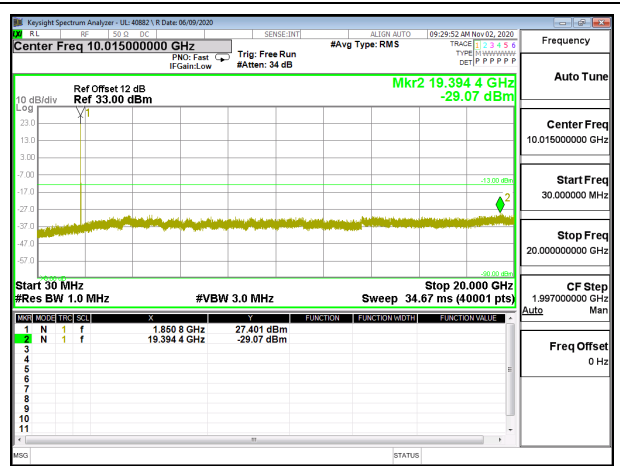

8.3.1. LTE BAND 2

LTE B2 1.4MHz QPSK Low Channel RB1-0

LTE B2 1.4MHz 16QAM Low Channel RB1-0

LTE B2 1.4MHz QPSK Middle Channel RB1-0

LTE B2 1.4MHz 16QAM Middle Channel RB1-0

LTE B2 1.4MHz QPSK High Channel RB1-0

LTE B2 1.4MHz 16QAM High Channel RB1-0

LTE B2 3MHz QPSK Low Channel RB1-0

LTE B2 3MHz 16QAM Low Channel RB1-0

LTE B2 3MHz QPSK Middle Channel RB1-0

LTE B2 3MHz 16QAM Middle Channel RB1-0

LTE B2 3MHz QPSK High Channel RB1-0

LTE B2 3MHz 16QAM High Channel RB1-0

LTE B2 5MHz QPSK Low Channel RB1-0

LTE B2 5MHz 16QAM Low Channel RB1-0

LTE B2 5MHz QPSK Middle Channel RB1-0

LTE B2 5MHz 16QAM Middle Channel RB1-0

LTE B2 5MHz QPSK High Channel RB1-0