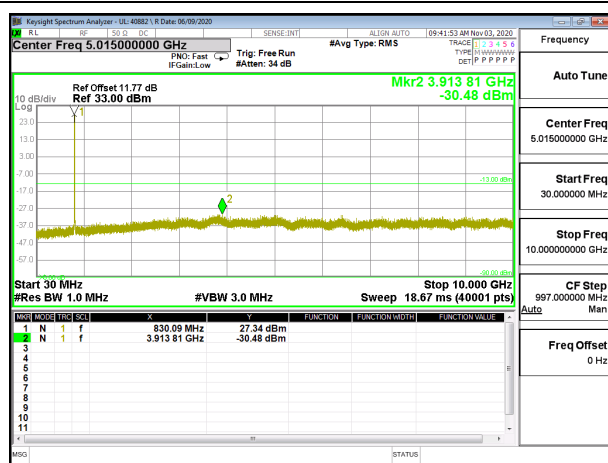

LTE B26 1.4MHz 16QAM Middle Channel RB1-0

LTE B26 1.4MHz QPSK High Channel RB1-0

LTE B26 1.4MHz 16QAM High Channel RB1-0

LTE B26 3MHz QPSK Low Channel RB1-0

LTE B26 3MHz 16QAM Low Channel RB1-0

LTE B26 3MHz QPSK Middle Channel RB1-0

LTE B26 3MHz 16QAM Middle Channel RB1-0

LTE B26 3MHz QPSK High Channel RB1-0

LTE B26 3MHz 16QAM High Channel RB1-0

LTE B26 5MHz QPSK Low Channel RB1-0

LTE B26 5MHz 16QAM Low Channel RB1-0

LTE B26 5MHz QPSK Middle Channel RB1-0

LTE B26 5MHz 16QAM Middle Channel RB1-0

LTE B26 5MHz QPSK High Channel RB1-0

LTE B26 5MHz 16QAM High Channel RB1-0