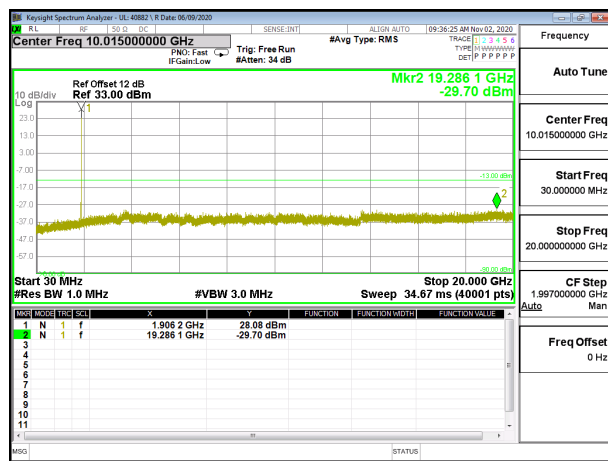

LTE B2 1.4MHz 16QAM High Channel RB1-0

LTE B2 3MHz QPSK Low Channel RB1-0

LTE B2 3MHz 16QAM Low Channel RB1-0

LTE B2 3MHz QPSK Middle Channel RB1-0

LTE B2 3MHz 16QAM Middle Channel RB1-0

LTE B2 3MHz QPSK High Channel RB1-0

LTE B2 3MHz 16QAM High Channel RB1-0

LTE B2 5MHz QPSK Low Channel RB1-0

LTE B2 5MHz 16QAM Low Channel RB1-0

LTE B2 5MHz QPSK Middle Channel RB1-0

LTE B2 5MHz 16QAM Middle Channel RB1-0

LTE B2 5MHz QPSK High Channel RB1-0

LTE B2 5MHz 16QAM High Channel RB1-0

LTE B2 10MHz QPSK Low Channel RB1-0

LTE B2 10MHz 16QAM Low Channel RB1-0

LTE B2 10MHz QPSK Middle Channel RB1-0

LTE B2 10MHz 16QAM Middle Channel RB1-0

LTE B2 10MHz QPSK High Channel RB1-0

LTE B2 10MHz 16QAM High Channel RB1-0

LTE B2 15MHz QPSK Low Channel RB1-0

LTE B2 15MHz 16QAM Low Channel RB1-0

LTE B2 15MHz QPSK Middle Channel RB1-0

LTE B2 15MHz 16QAM Middle Channel RB1-0

LTE B2 15MHz QPSK High Channel RB1-0