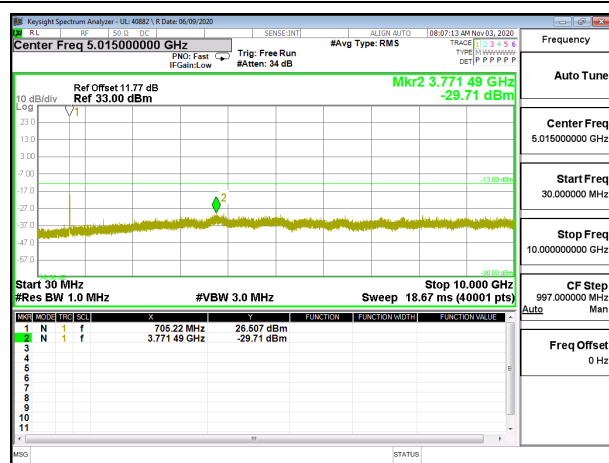

LTE B12 1.4MHz QPSK High Channel RB1-0

LTE B12 1.4MHz 16QAM High Channel RB1-0

LTE B12 3MHz QPSK Low Channel RB1-0

LTE B12 3MHz 16QAM Low Channel RB1-0

LTE B12 3MHz QPSK Middle Channel RB1-0

LTE B12 3MHz 16QAM Middle Channel RB1-0

LTE B12 3MHz QPSK High Channel RB1-0

LTE B12 3MHz 16QAM High Channel RB1-0

LTE B12 5MHz QPSK Low Channel RB1-0

LTE B12 5MHz 16QAM Low Channel RB1-0

LTE B12 5MHz QPSK Middle Channel RB1-0

LTE B12 5MHz 16QAM Middle Channel RB1-0

LTE B12 5MHz QPSK High Channel RB1-0

LTE B12 5MHz 16QAM High Channel RB1-0

LTE B12 10MHz QPSK Low Channel RB1-0

LTE B12 10MHz 16QAM Low Channel RB1-0

LTE B12 10MHz QPSK Middle Channel RB1-0

LTE B12 10MHz 16QAM Middle Channel RB1-0