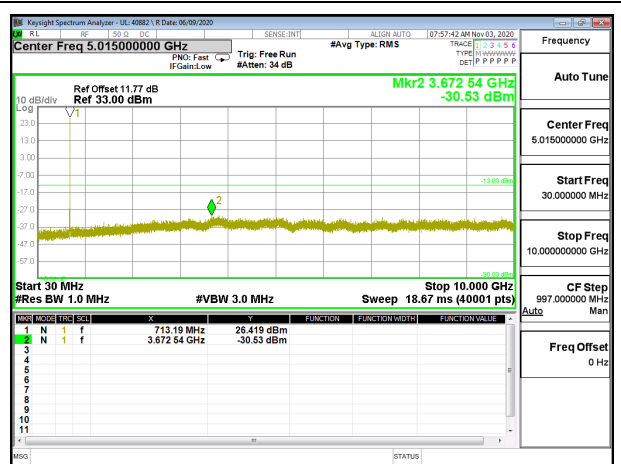

LTE B12 1.4MHz QPSK High Channel RB1-0

LTE B12 1.4MHz 16QAM High Channel RB1-0

LTE B12 3MHz QPSK Low Channel RB1-0

LTE B12 3MHz 16QAM Low Channel RB1-0

LTE B12 3MHz QPSK Middle Channel RB1-0

LTE B12 3MHz 16QAM Middle Channel RB1-0

LTE B12 3MHz QPSK High Channel RB1-0

LTE B12 3MHz 16QAM High Channel RB1-0

LTE B12 5MHz QPSK Low Channel RB1-0

LTE B12 5MHz 16QAM Low Channel RB1-0

LTE B12 5MHz QPSK Middle Channel RB1-0

LTE B12 5MHz 16QAM Middle Channel RB1-0