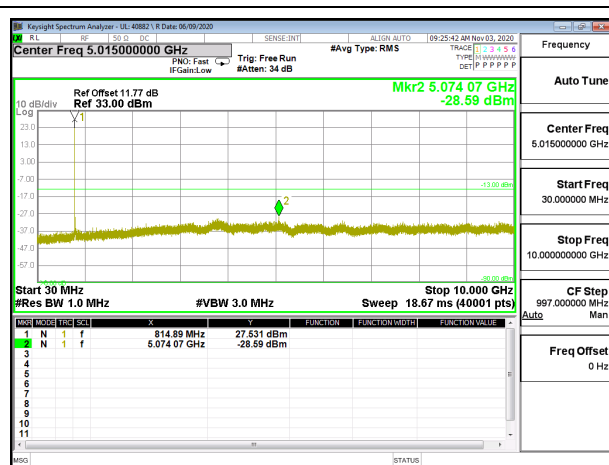

LTE B12 5MHz QPSK High Channel RB1-0

LTE B12 5MHz 16QAM High Channel RB1-0

LTE B12 10MHz QPSK Low Channel RB1-0

LTE B12 10MHz 16QAM Low Channel RB1-0

LTE B12 10MHz QPSK Middle Channel RB1-0

LTE B12 10MHz 16QAM Middle Channel RB1-0

LTE B12 10MHz QPSK High Channel RB1-0

LTE B12 10MHz 16QAM High Channel RB1-0

8.3.4. LTE BAND 26

LTE B26 1.4MHz QPSK Low Channel RB1-0

LTE B26 1.4MHz 16QAM Low Channel RB1-0

LTE B26 1.4MHz QPSK Middle Channel RB1-0

LTE B26 1.4MHz 16QAM Middle Channel RB1-0

LTE B26 1.4MHz QPSK High Channel RB1-0

LTE B26 1.4MHz 16QAM High Channel RB1-0

LTE B26 3MHz QPSK Low Channel RB1-0

LTE B26 3MHz 16QAM Low Channel RB1-0

LTE B26 3MHz QPSK Middle Channel RB1-0