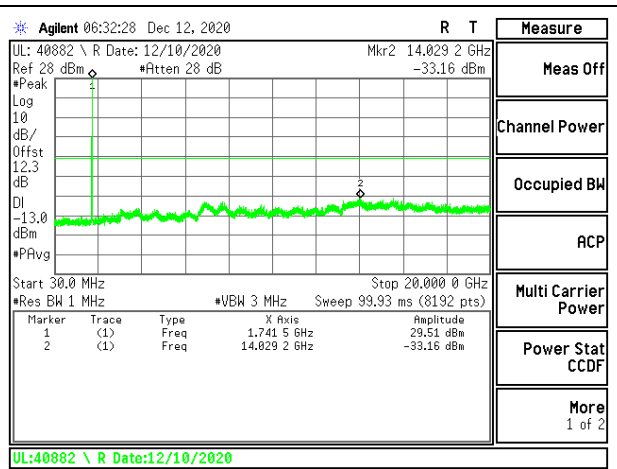

LTE B2 15MHz 16QAM High Channel RB1-0

LTE B2 20MHz QPSK Low Channel RB1-0

LTE B2 20MHz 16QAM Low Channel RB1-0

LTE B2 20MHz QPSK Middle Channel RB1-0

LTE B2 20MHz 16QAM Middle Channel RB1-0

LTE B2 20MHz QPSK High Channel RB1-0

LTE B2 20MHz 16QAM High Channel RB1-0

8.3.2. LTE BAND 4

LTE B4 15MHz QPSK High Channel RB1-0

LTE B4 15MHz 16QAM High Channel RB1-0

LTE B4 20MHz QPSK Low Channel RB1-0

LTE B4 20MHz 16QAM Low Channel RB1-0

LTE B4 20MHz QPSK Middle Channel RB1-0

LTE B4 20MHz 16QAM Middle Channel RB1-0

8.3.3. LTE BAND 12

LTE B12 1.4MHz QPSK Low Channel RB1-0

LTE B12 1.4MHz 16QAM Low Channel RB1-0

LTE B12 1.4MHz QPSK Middle Channel RB1-0

LTE B12 1.4MHz 16QAM Middle Channel RB1-0

LTE B12 1.4MHz QPSK High Channel RB1-0

LTE B12 1.4MHz 16QAM High Channel RB1-0

LTE B12 3MHz QPSK Low Channel RB1-0

LTE B12 3MHz 16QAM Low Channel RB1-0

LTE B12 3MHz QPSK Middle Channel RB1-0

LTE B12 3MHz 16QAM Middle Channel RB1-0