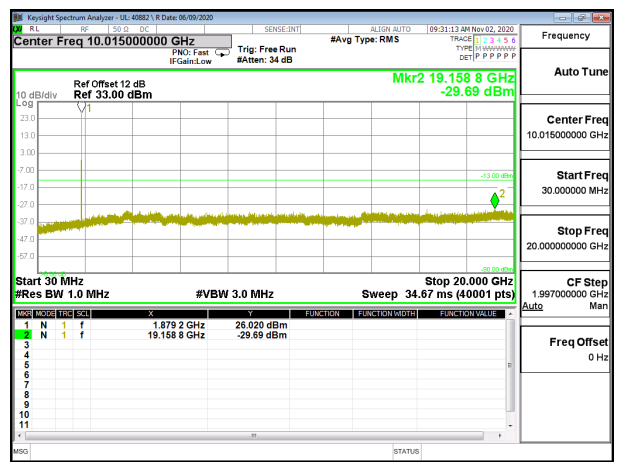

8.3.1. LTE BAND 2

LTE B2 1.4MHz QPSK Low Channel RB1-0

LTE B2 1.4MHz 16QAM Low Channel RB1-0

LTE B2 1.4MHz QPSK Middle Channel RB1-0

LTE B2 1.4MHz 16QAM Middle Channel RB1-0

LTE B2 1.4MHz QPSK High Channel RB1-0

LTE B2 1.4MHz 16QAM High Channel RB1-0

LTE B2 3MHz QPSK Low Channel RB1-0

LTE B2 3MHz 16QAM Low Channel RB1-0

LTE B2 3MHz QPSK Middle Channel RB1-0

LTE B2 3MHz 16QAM Middle Channel RB1-0

LTE B2 3MHz QPSK High Channel RB1-0

LTE B2 3MHz 16QAM High Channel RB1-0

LTE B2 5MHz QPSK Low Channel RB1-0

LTE B2 5MHz 16QAM Low Channel RB1-0

LTE B2 5MHz QPSK Middle Channel RB1-0

LTE B2 5MHz 16QAM Middle Channel RB1-0

LTE B2 5MHz QPSK High Channel RB1-0

LTE B2 5MHz 16QAM High Channel RB1-0

LTE B2 10MHz QPSK Low Channel RB1-0

LTE B2 10MHz 16QAM Low Channel RB1-0

LTE B2 10MHz QPSK Middle Channel RB1-0

LTE B2 10MHz 16QAM Middle Channel RB1-0

LTE B2 10MHz QPSK High Channel RB1-0