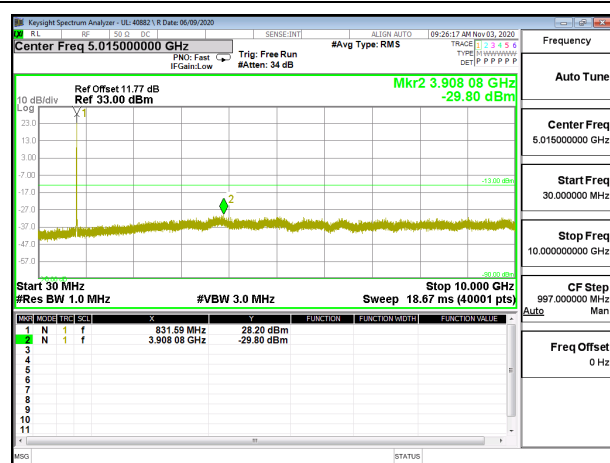

LTE B12 5MHz QPSK High Channel RB1-0

LTE B12 5MHz 16QAM High Channel RB1-0

LTE B12 10MHz QPSK Low Channel RB1-0

LTE B12 10MHz 16QAM Low Channel RB1-0

LTE B12 10MHz QPSK Middle Channel RB1-0

LTE B12 10MHz 16QAM Middle Channel RB1-0

LTE B12 10MHz QPSK High Channel RB1-0

LTE B12 10MHz 16QAM High Channel RB1-0

8.3.4. LTE BAND 26

LTE B26 1.4MHz QPSK Low Channel RB1-0

LTE B26 1.4MHz 16QAM Low Channel RB1-0

LTE B26 1.4MHz QPSK Middle Channel RB1-0

LTE B26 1.4MHz 16QAM Middle Channel RB1-0

LTE B26 1.4MHz QPSK High Channel RB1-0

LTE B26 1.4MHz 16QAM High Channel RB1-0

LTE B26 3MHz QPSK Low Channel RB1-0

LTE B26 3MHz 16QAM Low Channel RB1-0

LTE B26 3MHz QPSK Middle Channel RB1-0