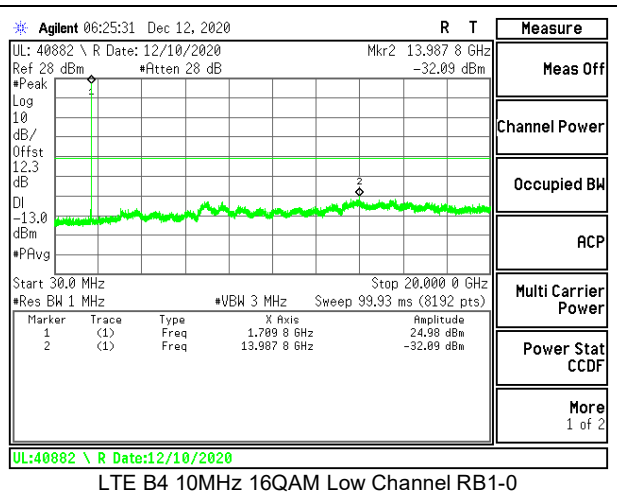

LTE B2 10MHz 16QAM High Channel RB1-0

LTE B2 15MHz QPSK Low Channel RB1-0

LTE B2 15MHz 16QAM Low Channel RB1-0

LTE B2 15MHz QPSK Middle Channel RB1-0

LTE B2 15MHz 16QAM Middle Channel RB1-0

LTE B2 15MHz QPSK High Channel RB1-0

LTE B2 15MHz 16QAM High Channel RB1-0

LTE B2 20MHz QPSK Low Channel RB1-0

LTE B2 20MHz 16QAM Low Channel RB1-0

LTE B2 20MHz QPSK Middle Channel RB1-0

LTE B2 20MHz 16QAM Middle Channel RB1-0

LTE B2 20MHz QPSK High Channel RB1-0

LTE B2 20MHz 16QAM High Channel RB1-0

8.3.2. LTE BAND 4

LTE B4 15MHz QPSK High Channel RB1-0

LTE B4 15MHz 16QAM High Channel RB1-0

LTE B4 20MHz QPSK Low Channel RB1-0

LTE B4 20MHz 16QAM Low Channel RB1-0

LTE B4 20MHz QPSK Middle Channel RB1-0