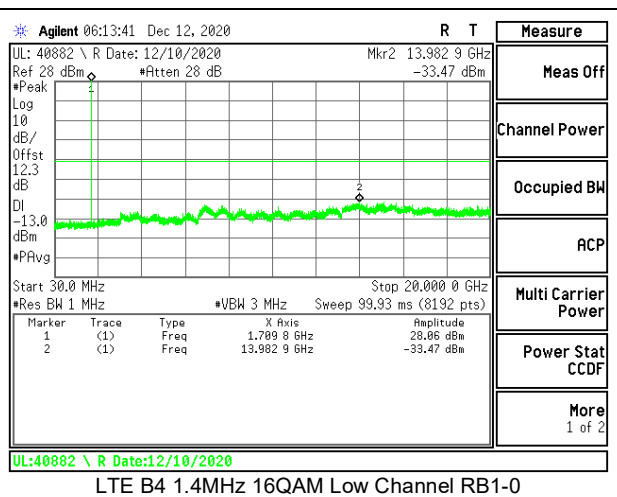

LTE B2 10MHz 16QAM High Channel RB1-0

LTE B2 15MHz QPSK Low Channel RB1-0

LTE B2 15MHz 16QAM Low Channel RB1-0

LTE B2 15MHz QPSK Middle Channel RB1-0

LTE B2 15MHz 16QAM Middle Channel RB1-0

LTE B2 15MHz QPSK High Channel RB1-0

LTE B2 15MHz 16QAM High Channel RB1-0

LTE B2 20MHz QPSK Low Channel RB1-0

LTE B2 20MHz 16QAM Low Channel RB1-0

LTE B2 20MHz QPSK Middle Channel RB1-0

LTE B2 20MHz 16QAM Middle Channel RB1-0

LTE B2 20MHz QPSK High Channel RB1-0

LTE B2 20MHz 16QAM High Channel RB1-0

8.3.2. LTE BAND 4

LTE B4 15MHz QPSK High Channel RB1-0

LTE B4 15MHz 16QAM High Channel RB1-0

LTE B4 20MHz QPSK Low Channel RB1-0

LTE B4 20MHz 16QAM Low Channel RB1-0

LTE B4 20MHz QPSK Middle Channel RB1-0