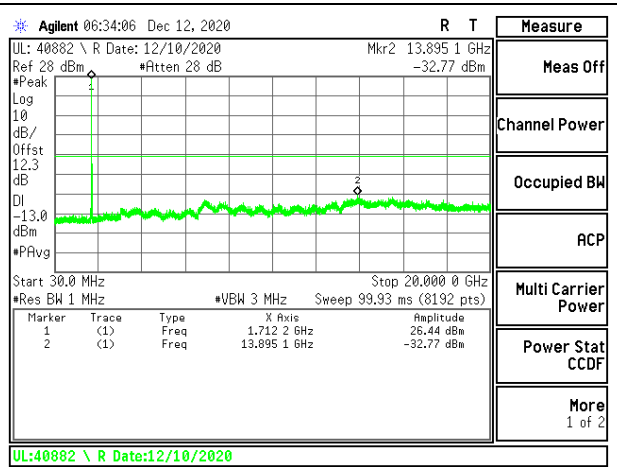

LTE B2 15MHz 16QAM High Channel RB1-0

LTE B2 20MHz QPSK Low Channel RB1-0

LTE B2 20MHz 16QAM Low Channel RB1-0

LTE B2 20MHz QPSK Middle Channel RB1-0

LTE B2 20MHz 16QAM Middle Channel RB1-0

LTE B2 20MHz QPSK High Channel RB1-0

LTE B2 20MHz 16QAM High Channel RB1-0

8.3.2. LTE BAND 4

LTE B4 15MHz QPSK High Channel RB1-0

LTE B4 15MHz 16QAM High Channel RB1-0

LTE B4 20MHz QPSK Low Channel RB1-0

LTE B4 20MHz 16QAM Low Channel RB1-0

LTE B4 20MHz QPSK Middle Channel RB1-0

LTE B4 20MHz 16QAM Middle Channel RB1-0

8.3.3. LTE BAND 12

LTE B12 1.4MHz QPSK Low Channel RB1-0

LTE B12 1.4MHz 16QAM Low Channel RB1-0

LTE B12 1.4MHz QPSK Middle Channel RB1-0

LTE B12 1.4MHz 16QAM Middle Channel RB1-0