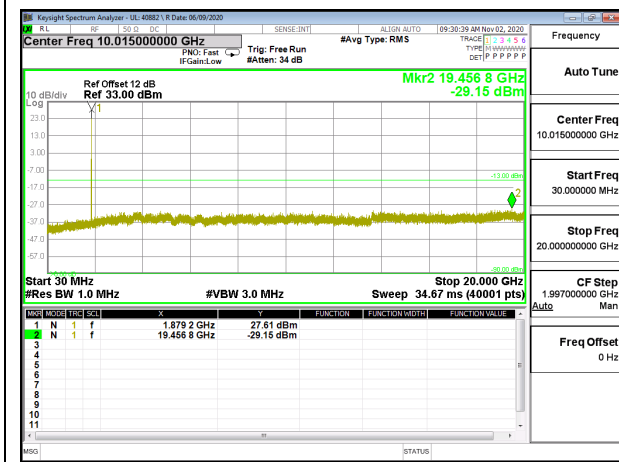

8.3.1. LTE BAND 2

LTE B2 1.4MHz QPSK Low Channel RB1-0

LTE B2 1.4MHz 16QAM Low Channel RB1-0

LTE B2 1.4MHz QPSK Middle Channel RB1-0

LTE B2 1.4MHz 16QAM Middle Channel RB1-0

LTE B2 1.4MHz QPSK High Channel RB1-0

LTE B2 1.4MHz 16QAM High Channel RB1-0

LTE B2 3MHz QPSK Low Channel RB1-0

LTE B2 3MHz 16QAM Low Channel RB1-0

LTE B2 3MHz QPSK Middle Channel RB1-0

LTE B2 3MHz 16QAM Middle Channel RB1-0

LTE B2 3MHz QPSK High Channel RB1-0

LTE B2 3MHz 16QAM High Channel RB1-0

LTE B2 5MHz QPSK Low Channel RB1-0

LTE B2 5MHz 16QAM Low Channel RB1-0

LTE B2 5MHz QPSK Middle Channel RB1-0

LTE B2 5MHz 16QAM Middle Channel RB1-0

LTE B2 5MHz QPSK High Channel RB1-0