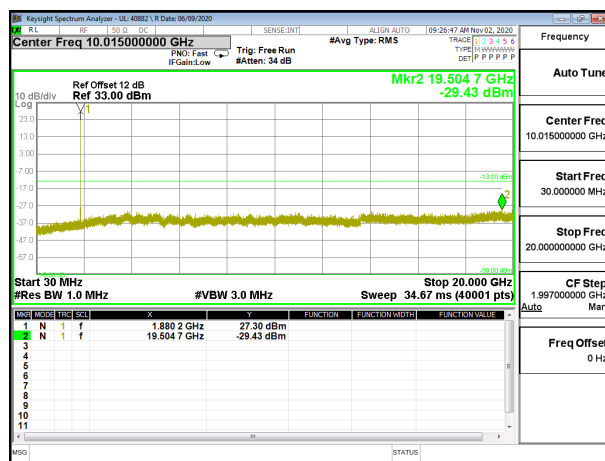

8.3.1. LTE BAND 2

LTE B2 1.4MHz QPSK Low Channel RB1-0

LTE B2 1.4MHz 16QAM Low Channel RB1-0

LTE B2 1.4MHz QPSK Middle Channel RB1-0

LTE B2 1.4MHz 16QAM Middle Channel RB1-0

LTE B2 1.4MHz QPSK High Channel RB1-0

LTE B2 1.4MHz 16QAM High Channel RB1-0

LTE B2 3MHz QPSK Low Channel RB1-0

LTE B2 3MHz 16QAM Low Channel RB1-0

LTE B2 3MHz QPSK Middle Channel RB1-0

LTE B2 3MHz 16QAM Middle Channel RB1-0

LTE B2 3MHz QPSK High Channel RB1-0

LTE B2 3MHz 16QAM High Channel RB1-0

LTE B2 5MHz QPSK Low Channel RB1-0

LTE B2 5MHz 16QAM Low Channel RB1-0

LTE B2 5MHz QPSK Middle Channel RB1-0

LTE B2 5MHz 16QAM Middle Channel RB1-0

LTE B2 5MHz QPSK High Channel RB1-0