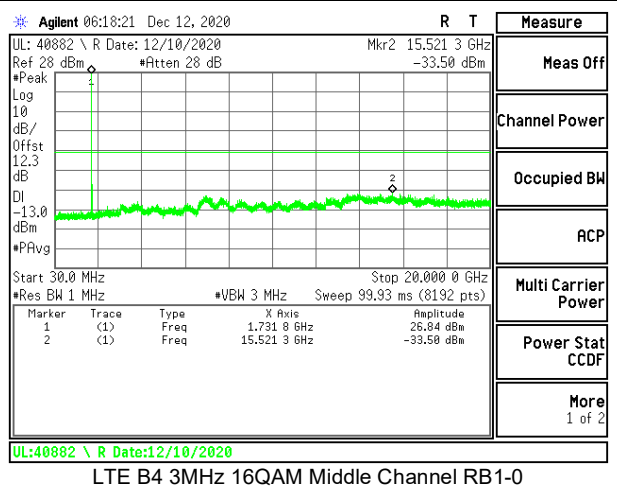

LTE B2 10MHz 16QAM High Channel RB1-0

LTE B2 15MHz QPSK Low Channel RB1-0

LTE B2 15MHz 16QAM Low Channel RB1-0

LTE B2 15MHz QPSK Middle Channel RB1-0

LTE B2 15MHz 16QAM Middle Channel RB1-0

LTE B2 15MHz QPSK High Channel RB1-0

LTE B2 15MHz 16QAM High Channel RB1-0

LTE B2 20MHz QPSK Low Channel RB1-0

LTE B2 20MHz 16QAM Low Channel RB1-0

LTE B2 20MHz QPSK Middle Channel RB1-0

LTE B2 20MHz 16QAM Middle Channel RB1-0

LTE B2 20MHz QPSK High Channel RB1-0

LTE B2 20MHz 16QAM High Channel RB1-0

8.3.2. LTE BAND 4

LTE B4 15MHz QPSK High Channel RB1-0

LTE B4 15MHz 16QAM High Channel RB1-0

LTE B4 20MHz QPSK Low Channel RB1-0

LTE B4 20MHz 16QAM Low Channel RB1-0

LTE B4 20MHz QPSK Middle Channel RB1-0