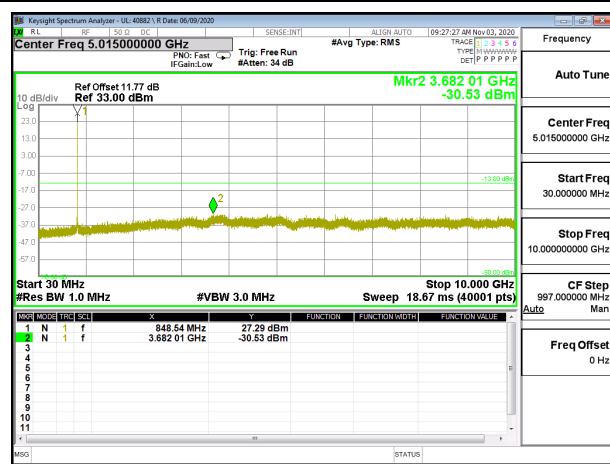

LTE B12 10MHz QPSK High Channel RB1-0

LTE B12 10MHz 16QAM High Channel RB1-0

8.3.4. LTE BAND 26

LTE B26 1.4MHz QPSK Low Channel RB1-0

LTE B26 1.4MHz 16QAM Low Channel RB1-0

LTE B26 1.4MHz QPSK Middle Channel RB1-0

LTE B26 1.4MHz 16QAM Middle Channel RB1-0

LTE B26 1.4MHz QPSK High Channel RB1-0

LTE B26 1.4MHz 16QAM High Channel RB1-0

LTE B26 3MHz QPSK Low Channel RB1-0

LTE B26 3MHz 16QAM Low Channel RB1-0

LTE B26 3MHz QPSK Middle Channel RB1-0