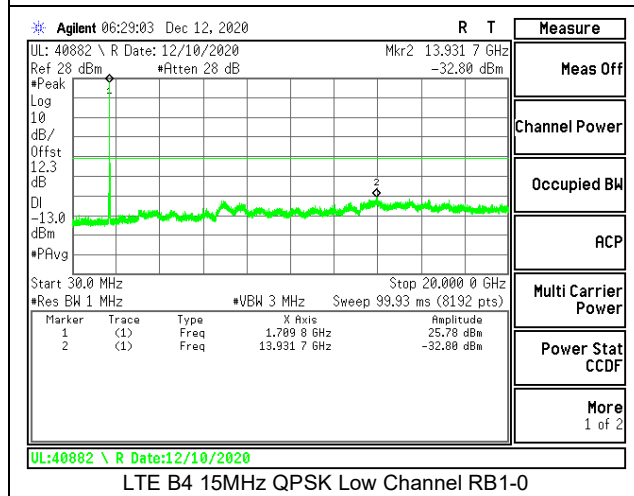

LTE B2 15MHz 16QAM High Channel RB1-0

LTE B2 20MHz QPSK Low Channel RB1-0

LTE B2 20MHz 16QAM Low Channel RB1-0

LTE B2 20MHz QPSK Middle Channel RB1-0

LTE B2 20MHz 16QAM Middle Channel RB1-0

LTE B2 20MHz QPSK High Channel RB1-0

LTE B2 20MHz 16QAM High Channel RB1-0

8.3.2. LTE BAND 4

LTE B4 15MHz QPSK High Channel RB1-0

LTE B4 15MHz 16QAM High Channel RB1-0

LTE B4 20MHz QPSK Low Channel RB1-0

LTE B4 20MHz 16QAM Low Channel RB1-0

LTE B4 20MHz QPSK Middle Channel RB1-0

LTE B4 20MHz 16QAM Middle Channel RB1-0

8.3.3. LTE BAND 12

LTE B12 1.4MHz QPSK Low Channel RB1-0

LTE B12 1.4MHz 16QAM Low Channel RB1-0

LTE B12 1.4MHz QPSK Middle Channel RB1-0

LTE B12 1.4MHz 16QAM Middle Channel RB1-0