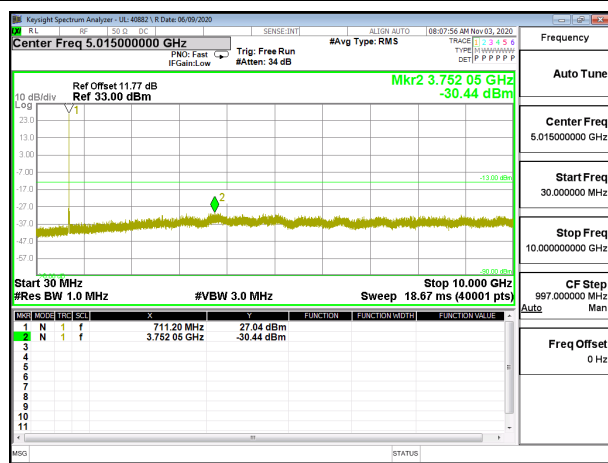

LTE B12 1.4MHz QPSK High Channel RB1-0

LTE B12 1.4MHz 16QAM High Channel RB1-0

LTE B12 3MHz QPSK Low Channel RB1-0

LTE B12 3MHz 16QAM Low Channel RB1-0

LTE B12 3MHz QPSK Middle Channel RB1-0

LTE B12 3MHz 16QAM Middle Channel RB1-0

LTE B12 3MHz QPSK High Channel RB1-0

LTE B12 3MHz 16QAM High Channel RB1-0

LTE B12 5MHz QPSK Low Channel RB1-0

LTE B12 5MHz 16QAM Low Channel RB1-0

LTE B12 5MHz QPSK Middle Channel RB1-0

LTE B12 5MHz 16QAM Middle Channel RB1-0

LTE B12 5MHz QPSK High Channel RB1-0

LTE B12 5MHz 16QAM High Channel RB1-0

LTE B12 10MHz QPSK Low Channel RB1-0

LTE B12 10MHz 16QAM Low Channel RB1-0

LTE B12 10MHz QPSK Middle Channel RB1-0

LTE B12 10MHz 16QAM Middle Channel RB1-0