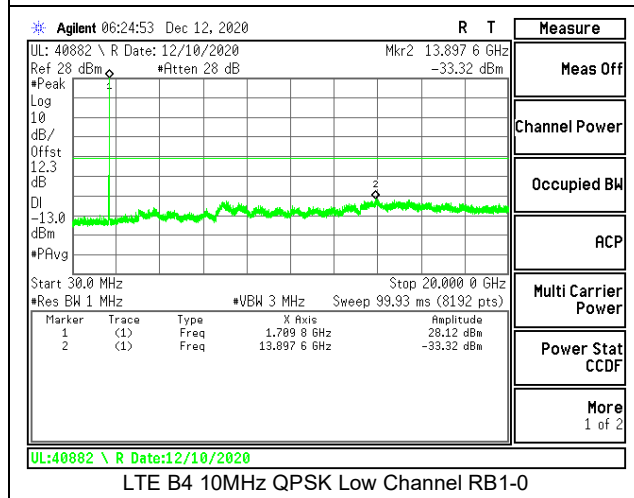

LTE B2 10MHz 16QAM High Channel RB1-0

LTE B2 15MHz QPSK Low Channel RB1-0

LTE B2 15MHz 16QAM Low Channel RB1-0

LTE B2 15MHz QPSK Middle Channel RB1-0

LTE B2 15MHz 16QAM Middle Channel RB1-0

LTE B2 15MHz QPSK High Channel RB1-0

LTE B2 15MHz 16QAM High Channel RB1-0

LTE B2 20MHz QPSK Low Channel RB1-0

LTE B2 20MHz 16QAM Low Channel RB1-0

LTE B2 20MHz QPSK Middle Channel RB1-0

LTE B2 20MHz 16QAM Middle Channel RB1-0

LTE B2 20MHz QPSK High Channel RB1-0

LTE B2 20MHz 16QAM High Channel RB1-0

8.3.2. LTE BAND 4

LTE B4 15MHz QPSK High Channel RB1-0

LTE B4 15MHz 16QAM High Channel RB1-0

LTE B4 20MHz QPSK Low Channel RB1-0

LTE B4 20MHz 16QAM Low Channel RB1-0

LTE B4 20MHz QPSK Middle Channel RB1-0