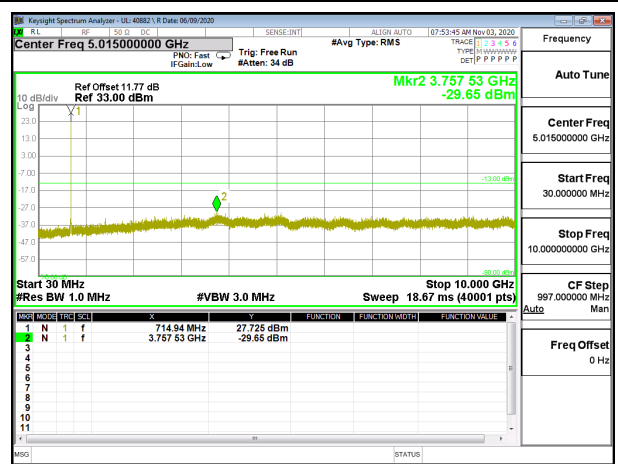

LTE B2 20MHz 16QAM High Channel RB1-0

8.3.2. LTE BAND 4

LTE B4 15MHz QPSK High Channel RB1-0

LTE B4 15MHz 16QAM High Channel RB1-0

LTE B4 20MHz QPSK Low Channel RB1-0

LTE B4 20MHz 16QAM Low Channel RB1-0

LTE B4 20MHz QPSK Middle Channel RB1-0

LTE B4 20MHz 16QAM Middle Channel RB1-0

8.3.3. LTE BAND 12

LTE B12 1.4MHz QPSK Low Channel RB1-0

LTE B12 1.4MHz 16QAM Low Channel RB1-0

LTE B12 1.4MHz QPSK Middle Channel RB1-0

LTE B12 1.4MHz 16QAM Middle Channel RB1-0

LTE B12 1.4MHz QPSK High Channel RB1-0

LTE B12 1.4MHz 16QAM High Channel RB1-0

LTE B12 3MHz QPSK Low Channel RB1-0

LTE B12 3MHz 16QAM Low Channel RB1-0

LTE B12 3MHz QPSK Middle Channel RB1-0

LTE B12 3MHz 16QAM Middle Channel RB1-0