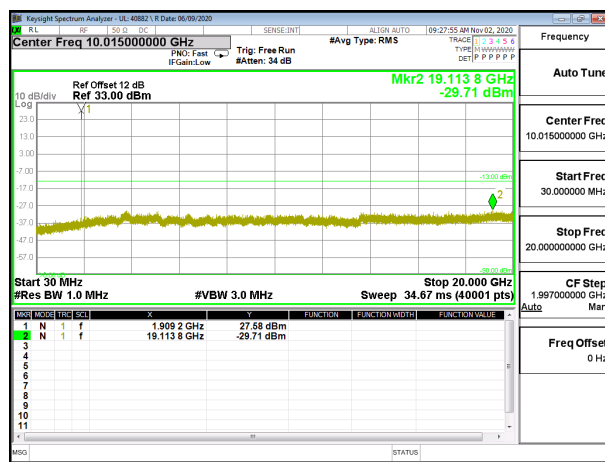

8.3.1. LTE BAND 2

LTE B2 1.4MHz QPSK Low Channel RB1-0

LTE B2 1.4MHz 16QAM Low Channel RB1-0

LTE B2 1.4MHz QPSK Middle Channel RB1-0

LTE B2 1.4MHz 16QAM Middle Channel RB1-0

LTE B2 1.4MHz QPSK High Channel RB1-0

LTE B2 1.4MHz 16QAM High Channel RB1-0

LTE B2 3MHz QPSK Low Channel RB1-0

LTE B2 3MHz 16QAM Low Channel RB1-0

LTE B2 3MHz QPSK Middle Channel RB1-0

LTE B2 3MHz 16QAM Middle Channel RB1-0

LTE B2 3MHz QPSK High Channel RB1-0

LTE B2 3MHz 16QAM High Channel RB1-0

LTE B2 5MHz QPSK Low Channel RB1-0

LTE B2 5MHz 16QAM Low Channel RB1-0

LTE B2 5MHz QPSK Middle Channel RB1-0

LTE B2 5MHz 16QAM Middle Channel RB1-0

LTE B2 5MHz QPSK High Channel RB1-0