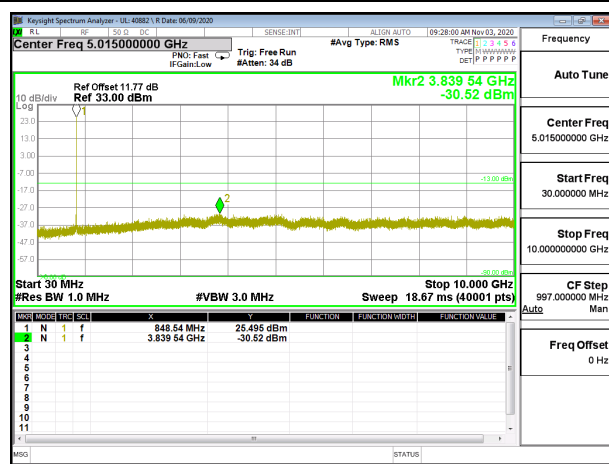

LTE B12 5MHz QPSK High Channel RB1-0

LTE B12 5MHz 16QAM High Channel RB1-0

LTE B12 10MHz QPSK Low Channel RB1-0

LTE B12 10MHz 16QAM Low Channel RB1-0

LTE B12 10MHz QPSK Middle Channel RB1-0

LTE B12 10MHz 16QAM Middle Channel RB1-0

LTE B12 10MHz QPSK High Channel RB1-0

LTE B12 10MHz 16QAM High Channel RB1-0

8.3.4. LTE BAND 26

LTE B26 1.4MHz QPSK Low Channel RB1-0

LTE B26 1.4MHz 16QAM Low Channel RB1-0

LTE B26 1.4MHz QPSK Middle Channel RB1-0

LTE B26 1.4MHz 16QAM Middle Channel RB1-0

LTE B26 1.4MHz QPSK High Channel RB1-0

LTE B26 1.4MHz 16QAM High Channel RB1-0

LTE B26 3MHz QPSK Low Channel RB1-0

LTE B26 3MHz 16QAM Low Channel RB1-0

LTE B26 3MHz QPSK Middle Channel RB1-0