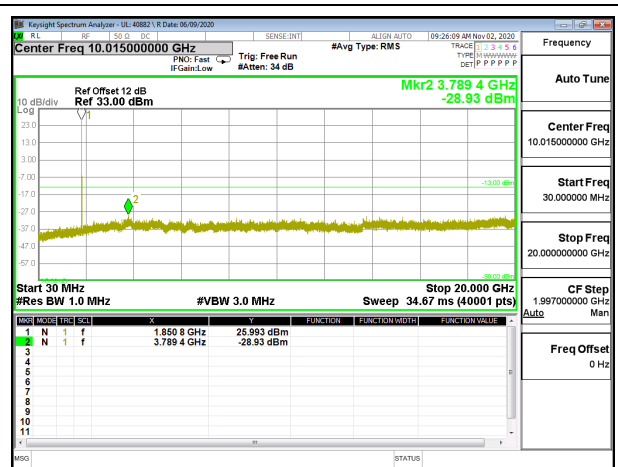

8.3.1. LTE BAND 2

LTE B2 1.4MHz QPSK Low Channel RB1-0

LTE B2 1.4MHz 16QAM Low Channel RB1-0

LTE B2 1.4MHz QPSK Middle Channel RB1-0

LTE B2 1.4MHz 16QAM Middle Channel RB1-0

LTE B2 1.4MHz QPSK High Channel RB1-0

LTE B2 1.4MHz 16QAM High Channel RB1-0

LTE B2 3MHz QPSK Low Channel RB1-0

LTE B2 3MHz 16QAM Low Channel RB1-0

LTE B2 3MHz QPSK Middle Channel RB1-0

LTE B2 3MHz 16QAM Middle Channel RB1-0

LTE B2 3MHz QPSK High Channel RB1-0

LTE B2 3MHz 16QAM High Channel RB1-0

LTE B2 5MHz QPSK Low Channel RB1-0

LTE B2 5MHz 16QAM Low Channel RB1-0

LTE B2 5MHz QPSK Middle Channel RB1-0

LTE B2 5MHz 16QAM Middle Channel RB1-0

LTE B2 5MHz QPSK High Channel RB1-0