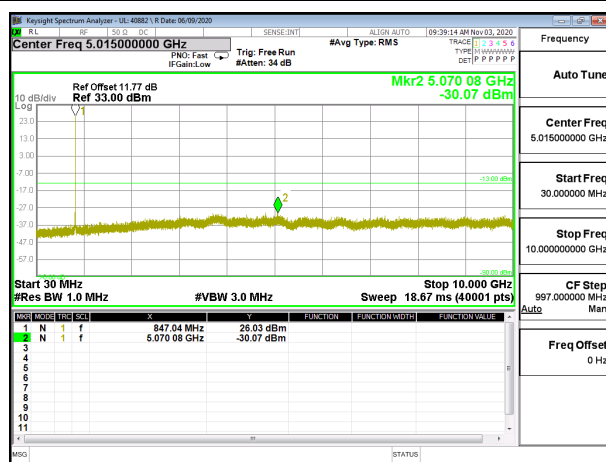

LTE B12 10MHz QPSK High Channel RB1-0

LTE B12 10MHz 16QAM High Channel RB1-0

8.3.4. LTE BAND 26

LTE B26 1.4MHz QPSK Low Channel RB1-0

LTE B26 1.4MHz 16QAM Low Channel RB1-0

LTE B26 1.4MHz QPSK Middle Channel RB1-0

LTE B26 1.4MHz 16QAM Middle Channel RB1-0

LTE B26 1.4MHz QPSK High Channel RB1-0

LTE B26 1.4MHz 16QAM High Channel RB1-0

LTE B26 3MHz QPSK Low Channel RB1-0

LTE B26 3MHz 16QAM Low Channel RB1-0

LTE B26 3MHz QPSK Middle Channel RB1-0

LTE B26 3MHz 16QAM Middle Channel RB1-0

LTE B26 3MHz QPSK High Channel RB1-0

LTE B26 3MHz 16QAM High Channel RB1-0

LTE B26 5MHz QPSK Low Channel RB1-0

LTE B26 5MHz 16QAM Low Channel RB1-0

LTE B26 5MHz QPSK Middle Channel RB1-0