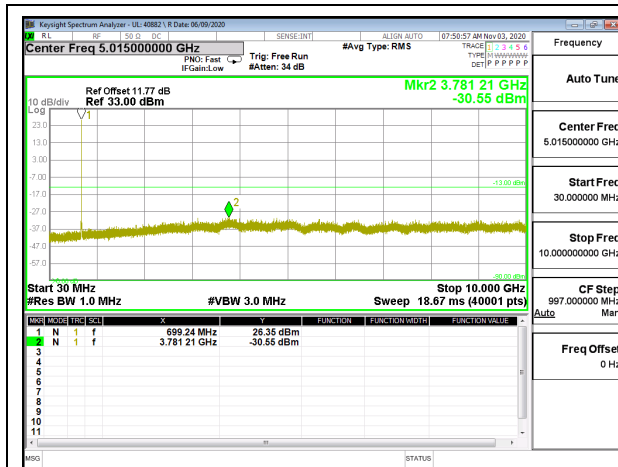

LTE B2 15MHz 16QAM High Channel RB1-0

LTE B2 20MHz QPSK Low Channel RB1-0

LTE B2 20MHz 16QAM Low Channel RB1-0

LTE B2 20MHz QPSK Middle Channel RB1-0

LTE B2 20MHz 16QAM Middle Channel RB1-0

LTE B2 20MHz QPSK High Channel RB1-0

LTE B2 20MHz 16QAM High Channel RB1-0

8.3.2. LTE BAND 4

LTE B4 15MHz QPSK High Channel RB1-0

LTE B4 15MHz 16QAM High Channel RB1-0

LTE B4 20MHz QPSK Low Channel RB1-0

LTE B4 20MHz 16QAM Low Channel RB1-0

LTE B4 20MHz QPSK Middle Channel RB1-0

LTE B4 20MHz 16QAM Middle Channel RB1-0

8.3.3. LTE BAND 12

LTE B12 1.4MHz QPSK Low Channel RB1-0

LTE B12 1.4MHz 16QAM Low Channel RB1-0

LTE B12 1.4MHz QPSK Middle Channel RB1-0

LTE B12 1.4MHz 16QAM Middle Channel RB1-0