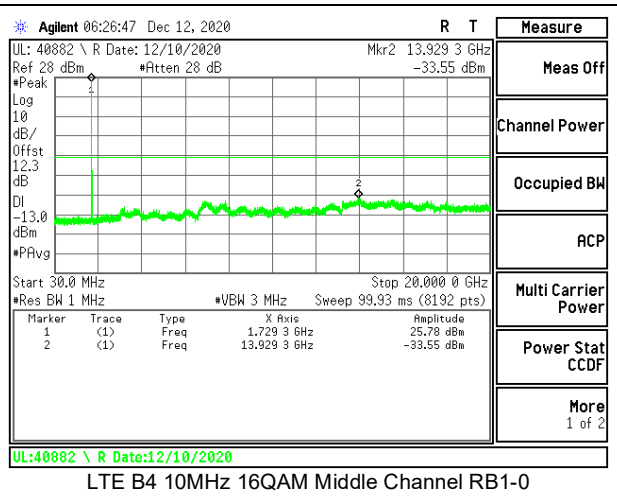

LTE B2 10MHz 16QAM High Channel RB1-0

LTE B2 15MHz QPSK Low Channel RB1-0

LTE B2 15MHz 16QAM Low Channel RB1-0

LTE B2 15MHz QPSK Middle Channel RB1-0

LTE B2 15MHz 16QAM Middle Channel RB1-0

LTE B2 15MHz QPSK High Channel RB1-0

LTE B2 15MHz 16QAM High Channel RB1-0

LTE B2 20MHz QPSK Low Channel RB1-0

LTE B2 20MHz 16QAM Low Channel RB1-0

LTE B2 20MHz QPSK Middle Channel RB1-0

LTE B2 20MHz 16QAM Middle Channel RB1-0

LTE B2 20MHz QPSK High Channel RB1-0

LTE B2 20MHz 16QAM High Channel RB1-0

8.3.2. LTE BAND 4

LTE B4 15MHz QPSK High Channel RB1-0

LTE B4 15MHz 16QAM High Channel RB1-0

LTE B4 20MHz QPSK Low Channel RB1-0

LTE B4 20MHz 16QAM Low Channel RB1-0

LTE B4 20MHz QPSK Middle Channel RB1-0