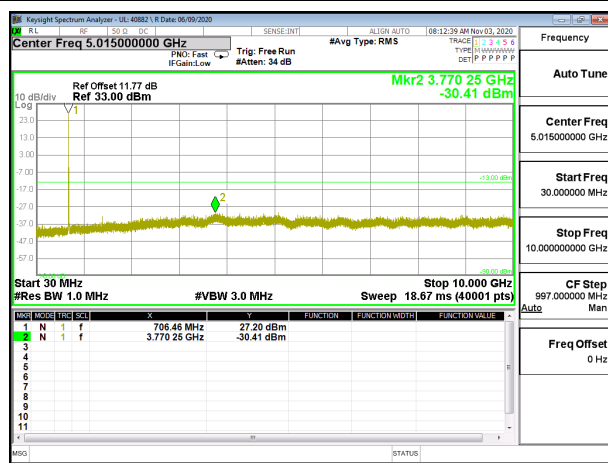

LTE B12 3MHz QPSK High Channel RB1-0

LTE B12 3MHz 16QAM High Channel RB1-0

LTE B12 5MHz QPSK Low Channel RB1-0

LTE B12 5MHz 16QAM Low Channel RB1-0

LTE B12 5MHz QPSK Middle Channel RB1-0

LTE B12 5MHz 16QAM Middle Channel RB1-0

LTE B12 5MHz QPSK High Channel RB1-0

LTE B12 5MHz 16QAM High Channel RB1-0

LTE B12 10MHz QPSK Low Channel RB1-0

LTE B12 10MHz 16QAM Low Channel RB1-0

LTE B12 10MHz QPSK Middle Channel RB1-0

LTE B12 10MHz 16QAM Middle Channel RB1-0

LTE B12 10MHz QPSK High Channel RB1-0

LTE B12 10MHz 16QAM High Channel RB1-0

8.3.4. LTE BAND 26

LTE B26 1.4MHz QPSK Low Channel RB1-0

LTE B26 1.4MHz 16QAM Low Channel RB1-0

LTE B26 1.4MHz QPSK Middle Channel RB1-0