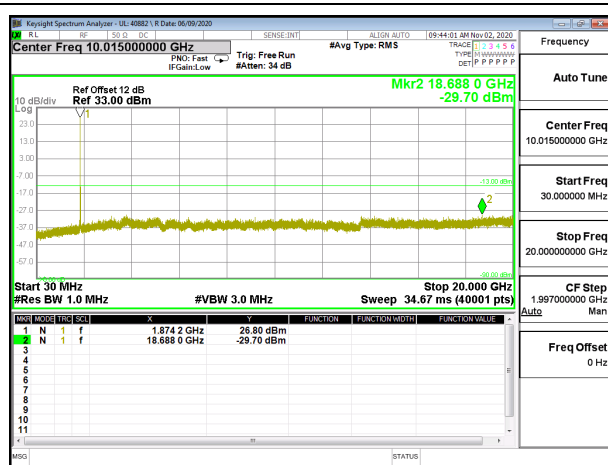

LTE B2 3MHz 16QAM High Channel RB1-0

LTE B2 5MHz QPSK Low Channel RB1-0

LTE B2 5MHz 16QAM Low Channel RB1-0

LTE B2 5MHz QPSK Middle Channel RB1-0

LTE B2 5MHz 16QAM Middle Channel RB1-0

LTE B2 5MHz QPSK High Channel RB1-0

LTE B2 5MHz 16QAM High Channel RB1-0

LTE B2 10MHz QPSK Low Channel RB1-0

LTE B2 10MHz 16QAM Low Channel RB1-0

LTE B2 10MHz QPSK Middle Channel RB1-0

LTE B2 10MHz 16QAM Middle Channel RB1-0

LTE B2 10MHz QPSK High Channel RB1-0

LTE B2 10MHz 16QAM High Channel RB1-0

LTE B2 15MHz QPSK Low Channel RB1-0

LTE B2 15MHz 16QAM Low Channel RB1-0

LTE B2 15MHz QPSK Middle Channel RB1-0

LTE B2 15MHz 16QAM Middle Channel RB1-0

LTE B2 15MHz QPSK High Channel RB1-0