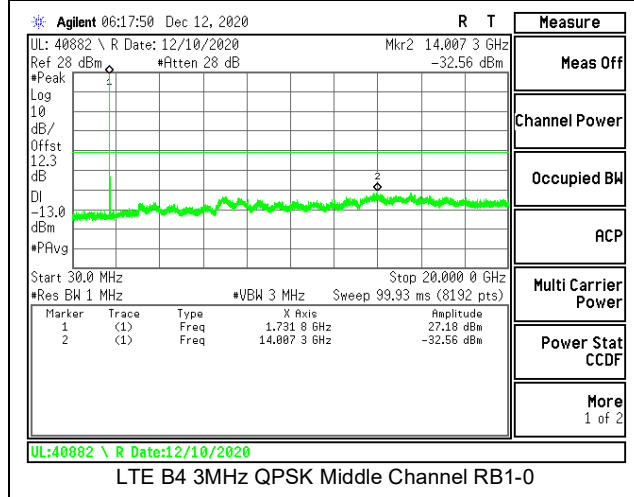

LTE B2 10MHz 16QAM High Channel RB1-0

LTE B2 15MHz QPSK Low Channel RB1-0

LTE B2 15MHz 16QAM Low Channel RB1-0

LTE B2 15MHz QPSK Middle Channel RB1-0

LTE B2 15MHz 16QAM Middle Channel RB1-0

LTE B2 15MHz QPSK High Channel RB1-0

LTE B2 15MHz 16QAM High Channel RB1-0

LTE B2 20MHz QPSK Low Channel RB1-0

LTE B2 20MHz 16QAM Low Channel RB1-0

LTE B2 20MHz QPSK Middle Channel RB1-0

LTE B2 20MHz 16QAM Middle Channel RB1-0

LTE B2 20MHz QPSK High Channel RB1-0

LTE B2 20MHz 16QAM High Channel RB1-0

8.3.2. LTE BAND 4

LTE B4 15MHz QPSK High Channel RB1-0

LTE B4 15MHz 16QAM High Channel RB1-0

LTE B4 20MHz QPSK Low Channel RB1-0

LTE B4 20MHz 16QAM Low Channel RB1-0

LTE B4 20MHz QPSK Middle Channel RB1-0