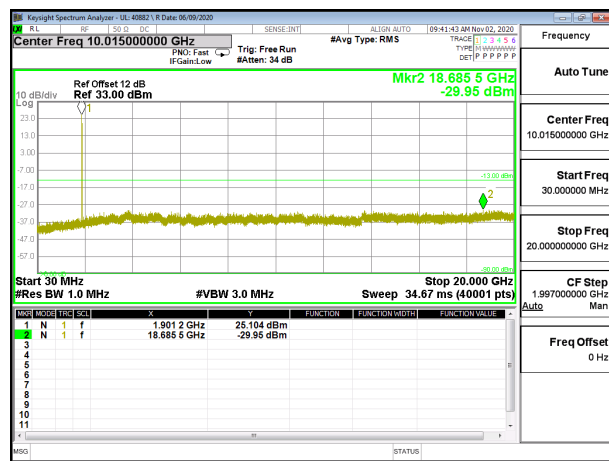

LTE B2 3MHz 16QAM High Channel RB1-0

LTE B2 5MHz QPSK Low Channel RB1-0

LTE B2 5MHz 16QAM Low Channel RB1-0

LTE B2 5MHz QPSK Middle Channel RB1-0

LTE B2 5MHz 16QAM Middle Channel RB1-0

LTE B2 5MHz QPSK High Channel RB1-0

LTE B2 5MHz 16QAM High Channel RB1-0

LTE B2 10MHz QPSK Low Channel RB1-0

LTE B2 10MHz 16QAM Low Channel RB1-0

LTE B2 10MHz QPSK Middle Channel RB1-0

LTE B2 10MHz 16QAM Middle Channel RB1-0

LTE B2 10MHz QPSK High Channel RB1-0

LTE B2 10MHz 16QAM High Channel RB1-0

LTE B2 15MHz QPSK Low Channel RB1-0

LTE B2 15MHz 16QAM Low Channel RB1-0

LTE B2 15MHz QPSK Middle Channel RB1-0

LTE B2 15MHz 16QAM Middle Channel RB1-0

LTE B2 15MHz QPSK High Channel RB1-0

LTE B2 15MHz 16QAM High Channel RB1-0

LTE B2 20MHz QPSK Low Channel RB1-0

LTE B2 20MHz 16QAM Low Channel RB1-0

LTE B2 20MHz QPSK Middle Channel RB1-0

LTE B2 20MHz 16QAM Middle Channel RB1-0

LTE B2 20MHz QPSK High Channel RB1-0