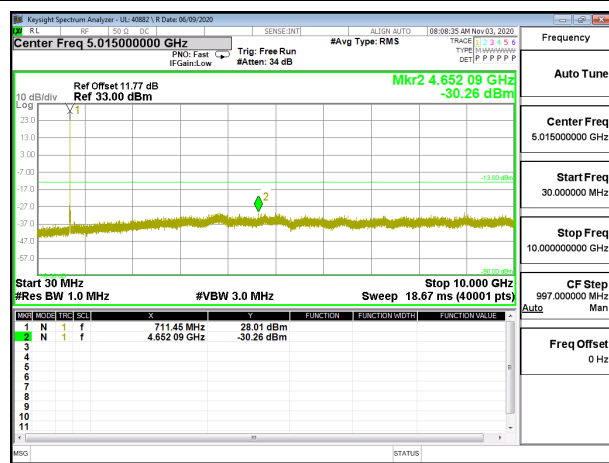

LTE B12 1.4MHz QPSK High Channel RB1-0

LTE B12 1.4MHz 16QAM High Channel RB1-0

LTE B12 3MHz QPSK Low Channel RB1-0

LTE B12 3MHz 16QAM Low Channel RB1-0

LTE B12 3MHz QPSK Middle Channel RB1-0

LTE B12 3MHz 16QAM Middle Channel RB1-0

LTE B12 3MHz QPSK High Channel RB1-0

LTE B12 3MHz 16QAM High Channel RB1-0

LTE B12 5MHz QPSK Low Channel RB1-0

LTE B12 5MHz 16QAM Low Channel RB1-0

LTE B12 5MHz QPSK Middle Channel RB1-0

LTE B12 5MHz 16QAM Middle Channel RB1-0

LTE B12 5MHz QPSK High Channel RB1-0

LTE B12 5MHz 16QAM High Channel RB1-0

LTE B12 10MHz QPSK Low Channel RB1-0

LTE B12 10MHz 16QAM Low Channel RB1-0

LTE B12 10MHz QPSK Middle Channel RB1-0

LTE B12 10MHz 16QAM Middle Channel RB1-0