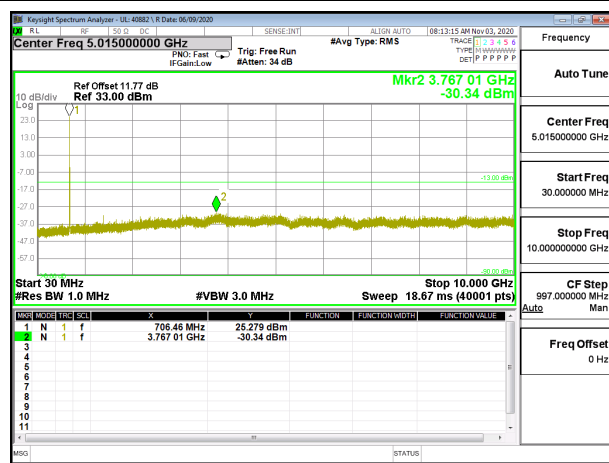

LTE B12 3MHz QPSK High Channel RB1-0

LTE B12 3MHz 16QAM High Channel RB1-0

LTE B12 5MHz QPSK Low Channel RB1-0

LTE B12 5MHz 16QAM Low Channel RB1-0

LTE B12 5MHz QPSK Middle Channel RB1-0

LTE B12 5MHz 16QAM Middle Channel RB1-0

LTE B12 5MHz QPSK High Channel RB1-0

LTE B12 5MHz 16QAM High Channel RB1-0

LTE B12 10MHz QPSK Low Channel RB1-0

LTE B12 10MHz 16QAM Low Channel RB1-0

LTE B12 10MHz QPSK Middle Channel RB1-0

LTE B12 10MHz 16QAM Middle Channel RB1-0

LTE B12 10MHz QPSK High Channel RB1-0

LTE B12 10MHz 16QAM High Channel RB1-0

8.3.4. LTE BAND 26

LTE B26 1.4MHz QPSK Low Channel RB1-0

LTE B26 1.4MHz 16QAM Low Channel RB1-0

LTE B26 1.4MHz QPSK Middle Channel RB1-0