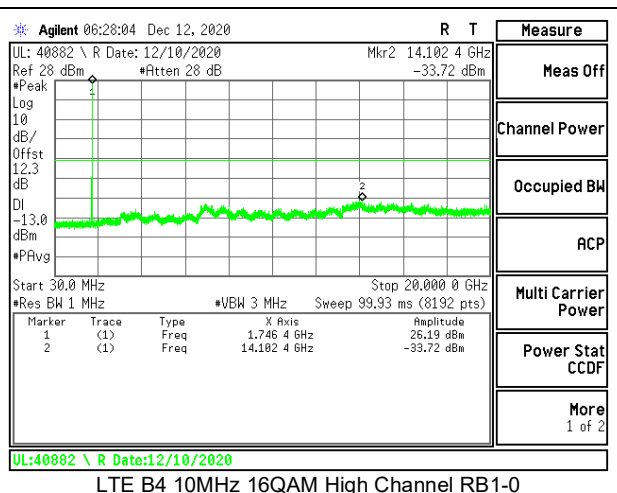

LTE B2 15MHz 16QAM High Channel RB1-0

LTE B2 20MHz QPSK Low Channel RB1-0

LTE B2 20MHz 16QAM Low Channel RB1-0

LTE B2 20MHz QPSK Middle Channel RB1-0

LTE B2 20MHz 16QAM Middle Channel RB1-0

LTE B2 20MHz QPSK High Channel RB1-0

LTE B2 20MHz 16QAM High Channel RB1-0

8.3.2. LTE BAND 4

LTE B4 15MHz QPSK High Channel RB1-0

LTE B4 15MHz 16QAM High Channel RB1-0

LTE B4 20MHz QPSK Low Channel RB1-0

LTE B4 20MHz 16QAM Low Channel RB1-0

LTE B4 20MHz QPSK Middle Channel RB1-0

LTE B4 20MHz 16QAM Middle Channel RB1-0

8.3.3. LTE BAND 12

LTE B12 1.4MHz QPSK Low Channel RB1-0

LTE B12 1.4MHz 16QAM Low Channel RB1-0

LTE B12 1.4MHz QPSK Middle Channel RB1-0

LTE B12 1.4MHz 16QAM Middle Channel RB1-0