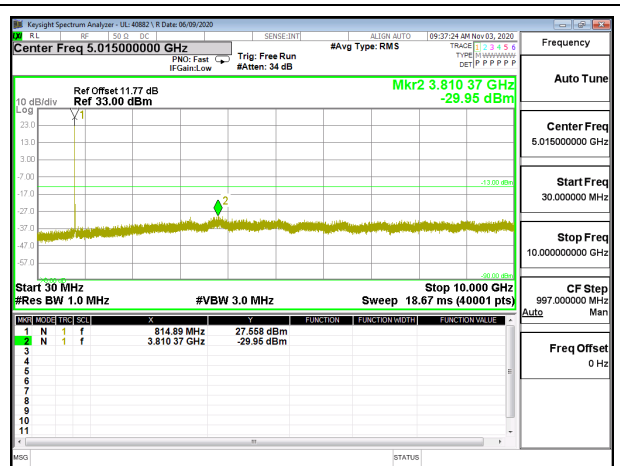

LTE B12 10MHz QPSK High Channel RB1-0

LTE B12 10MHz 16QAM High Channel RB1-0

8.3.4. LTE BAND 26

LTE B26 1.4MHz QPSK Low Channel RB1-0

LTE B26 1.4MHz 16QAM Low Channel RB1-0

LTE B26 1.4MHz QPSK Middle Channel RB1-0

LTE B26 1.4MHz 16QAM Middle Channel RB1-0

LTE B26 1.4MHz QPSK High Channel RB1-0

LTE B26 1.4MHz 16QAM High Channel RB1-0

LTE B26 3MHz QPSK Low Channel RB1-0

LTE B26 3MHz 16QAM Low Channel RB1-0

LTE B26 3MHz QPSK Middle Channel RB1-0

LTE B26 3MHz 16QAM Middle Channel RB1-0

LTE B26 3MHz QPSK High Channel RB1-0

LTE B26 3MHz 16QAM High Channel RB1-0

LTE B26 5MHz QPSK Low Channel RB1-0

LTE B26 5MHz 16QAM Low Channel RB1-0

LTE B26 5MHz QPSK Middle Channel RB1-0