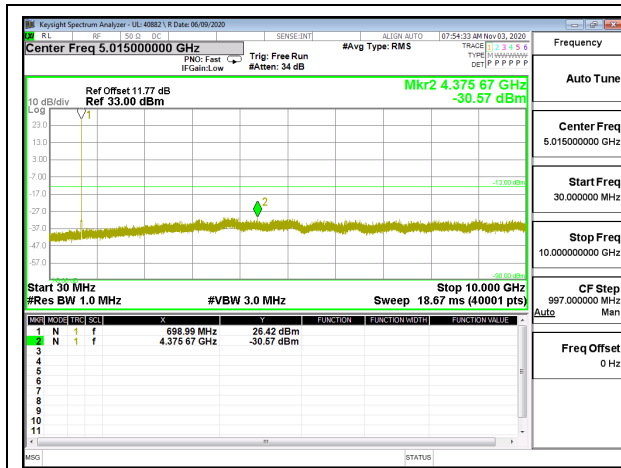

LTE B2 20MHz 16QAM High Channel RB1-0

8.3.2. LTE BAND 4

LTE B4 15MHz QPSK High Channel RB1-0

LTE B4 15MHz 16QAM High Channel RB1-0

LTE B4 20MHz QPSK Low Channel RB1-0

LTE B4 20MHz 16QAM Low Channel RB1-0

LTE B4 20MHz QPSK Middle Channel RB1-0

LTE B4 20MHz 16QAM Middle Channel RB1-0

8.3.3. LTE BAND 12

LTE B12 1.4MHz QPSK Low Channel RB1-0

LTE B12 1.4MHz 16QAM Low Channel RB1-0

LTE B12 1.4MHz QPSK Middle Channel RB1-0

LTE B12 1.4MHz 16QAM Middle Channel RB1-0

LTE B12 1.4MHz QPSK High Channel RB1-0

LTE B12 1.4MHz 16QAM High Channel RB1-0

LTE B12 3MHz QPSK Low Channel RB1-0

LTE B12 3MHz 16QAM Low Channel RB1-0

LTE B12 3MHz QPSK Middle Channel RB1-0

LTE B12 3MHz 16QAM Middle Channel RB1-0