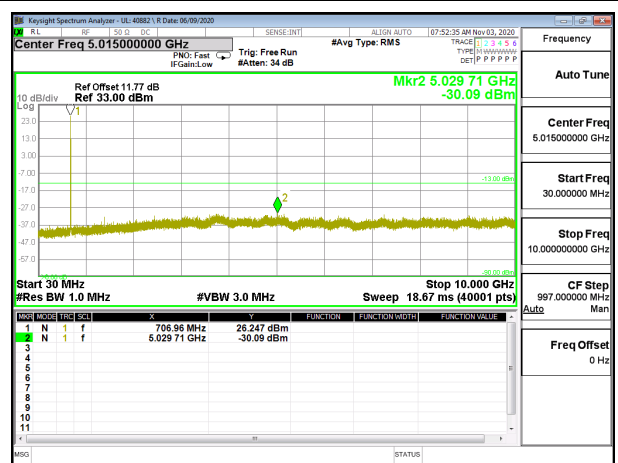

LTE B2 20MHz 16QAM High Channel RB1-0

8.3.2. LTE BAND 4

LTE B4 15MHz QPSK High Channel RB1-0

LTE B4 15MHz 16QAM High Channel RB1-0

LTE B4 20MHz QPSK Low Channel RB1-0

LTE B4 20MHz 16QAM Low Channel RB1-0

LTE B4 20MHz QPSK Middle Channel RB1-0

LTE B4 20MHz 16QAM Middle Channel RB1-0

8.3.3. LTE BAND 12

LTE B12 1.4MHz QPSK Low Channel RB1-0

LTE B12 1.4MHz 16QAM Low Channel RB1-0

LTE B12 1.4MHz QPSK Middle Channel RB1-0

LTE B12 1.4MHz 16QAM Middle Channel RB1-0

LTE B12 1.4MHz QPSK High Channel RB1-0

LTE B12 1.4MHz 16QAM High Channel RB1-0

LTE B12 3MHz QPSK Low Channel RB1-0

LTE B12 3MHz 16QAM Low Channel RB1-0

LTE B12 3MHz QPSK Middle Channel RB1-0

LTE B12 3MHz 16QAM Middle Channel RB1-0