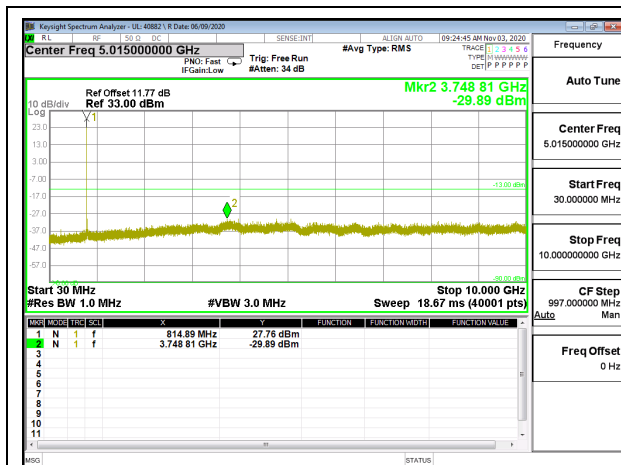

LTE B12 3MHz QPSK High Channel RB1-0

LTE B12 3MHz 16QAM High Channel RB1-0

LTE B12 5MHz QPSK Low Channel RB1-0

LTE B12 5MHz 16QAM Low Channel RB1-0

LTE B12 5MHz QPSK Middle Channel RB1-0

LTE B12 5MHz 16QAM Middle Channel RB1-0

LTE B12 5MHz QPSK High Channel RB1-0

LTE B12 5MHz 16QAM High Channel RB1-0

LTE B12 10MHz QPSK Low Channel RB1-0

LTE B12 10MHz 16QAM Low Channel RB1-0

LTE B12 10MHz QPSK Middle Channel RB1-0

LTE B12 10MHz 16QAM Middle Channel RB1-0

LTE B12 10MHz QPSK High Channel RB1-0

LTE B12 10MHz 16QAM High Channel RB1-0

8.3.4. LTE BAND 26

LTE B26 1.4MHz QPSK Low Channel RB1-0

LTE B26 1.4MHz 16QAM Low Channel RB1-0

LTE B26 1.4MHz QPSK Middle Channel RB1-0