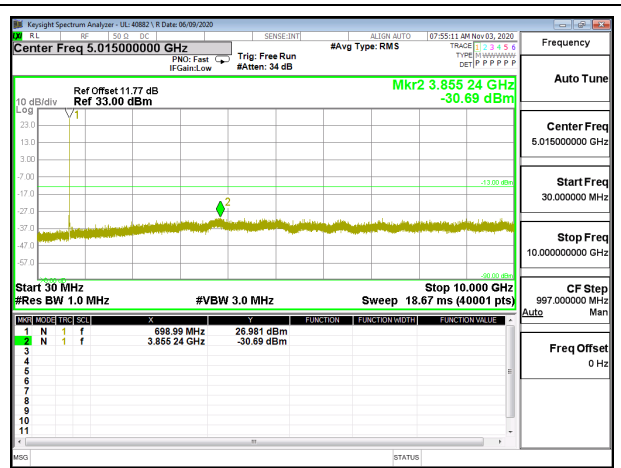

LTE B2 20MHz 16QAM High Channel RB1-0

8.3.2. LTE BAND 4

LTE B4 15MHz QPSK High Channel RB1-0

LTE B4 15MHz 16QAM High Channel RB1-0

LTE B4 20MHz QPSK Low Channel RB1-0

LTE B4 20MHz 16QAM Low Channel RB1-0

LTE B4 20MHz QPSK Middle Channel RB1-0

LTE B4 20MHz 16QAM Middle Channel RB1-0

8.3.3. LTE BAND 12

LTE B12 1.4MHz QPSK Low Channel RB1-0

LTE B12 1.4MHz 16QAM Low Channel RB1-0

LTE B12 1.4MHz QPSK Middle Channel RB1-0

LTE B12 1.4MHz 16QAM Middle Channel RB1-0

LTE B12 1.4MHz QPSK High Channel RB1-0

LTE B12 1.4MHz 16QAM High Channel RB1-0

LTE B12 3MHz QPSK Low Channel RB1-0

LTE B12 3MHz 16QAM Low Channel RB1-0

LTE B12 3MHz QPSK Middle Channel RB1-0

LTE B12 3MHz 16QAM Middle Channel RB1-0