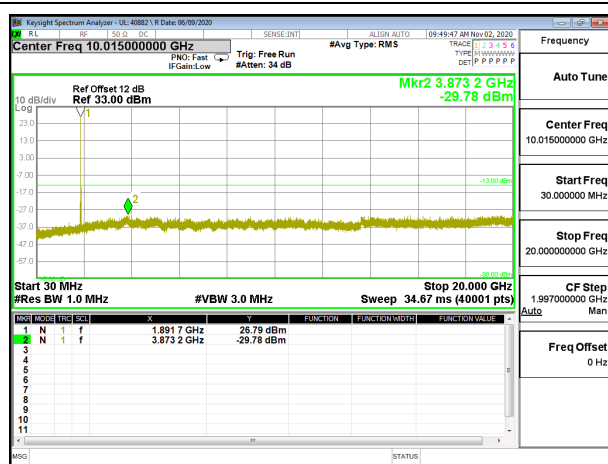

LTE B2 10MHz 16QAM High Channel RB1-0

LTE B2 15MHz QPSK Low Channel RB1-0

LTE B2 15MHz 16QAM Low Channel RB1-0

LTE B2 15MHz QPSK Middle Channel RB1-0

LTE B2 15MHz 16QAM Middle Channel RB1-0

LTE B2 15MHz QPSK High Channel RB1-0

LTE B2 15MHz 16QAM High Channel RB1-0

LTE B2 20MHz QPSK Low Channel RB1-0

LTE B2 20MHz 16QAM Low Channel RB1-0

LTE B2 20MHz QPSK Middle Channel RB1-0

LTE B2 20MHz 16QAM Middle Channel RB1-0

LTE B2 20MHz QPSK High Channel RB1-0

LTE B2 20MHz 16QAM High Channel RB1-0

8.3.2. LTE BAND 4

LTE B4 15MHz QPSK High Channel RB1-0

LTE B4 15MHz 16QAM High Channel RB1-0

LTE B4 20MHz QPSK Low Channel RB1-0

LTE B4 20MHz 16QAM Low Channel RB1-0

LTE B4 20MHz QPSK Middle Channel RB1-0