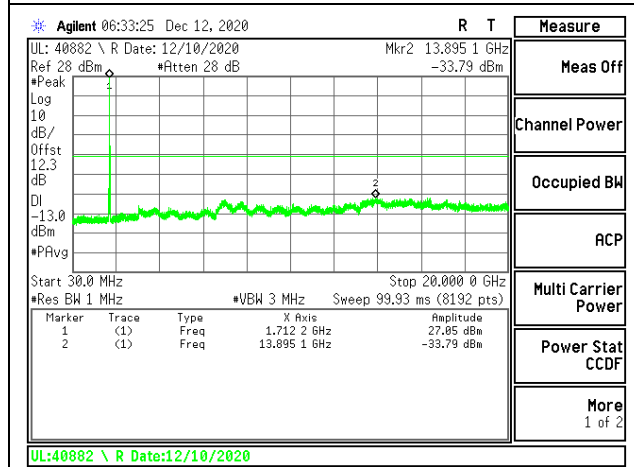

LTE B2 15MHz 16QAM High Channel RB1-0

LTE B2 20MHz QPSK Low Channel RB1-0

LTE B2 20MHz 16QAM Low Channel RB1-0

LTE B2 20MHz QPSK Middle Channel RB1-0

LTE B2 20MHz 16QAM Middle Channel RB1-0

LTE B2 20MHz QPSK High Channel RB1-0

LTE B2 20MHz 16QAM High Channel RB1-0

8.3.2. LTE BAND 4

LTE B4 15MHz QPSK High Channel RB1-0

LTE B4 15MHz 16QAM High Channel RB1-0

LTE B4 20MHz QPSK Low Channel RB1-0

LTE B4 20MHz 16QAM Low Channel RB1-0

LTE B4 20MHz QPSK Middle Channel RB1-0

LTE B4 20MHz 16QAM Middle Channel RB1-0

8.3.3. LTE BAND 12

LTE B12 1.4MHz QPSK Low Channel RB1-0

LTE B12 1.4MHz 16QAM Low Channel RB1-0

LTE B12 1.4MHz QPSK Middle Channel RB1-0

LTE B12 1.4MHz 16QAM Middle Channel RB1-0

LTE B12 1.4MHz QPSK High Channel RB1-0

LTE B12 1.4MHz 16QAM High Channel RB1-0

LTE B12 3MHz QPSK Low Channel RB1-0

LTE B12 3MHz 16QAM Low Channel RB1-0

LTE B12 3MHz QPSK Middle Channel RB1-0

LTE B12 3MHz 16QAM Middle Channel RB1-0