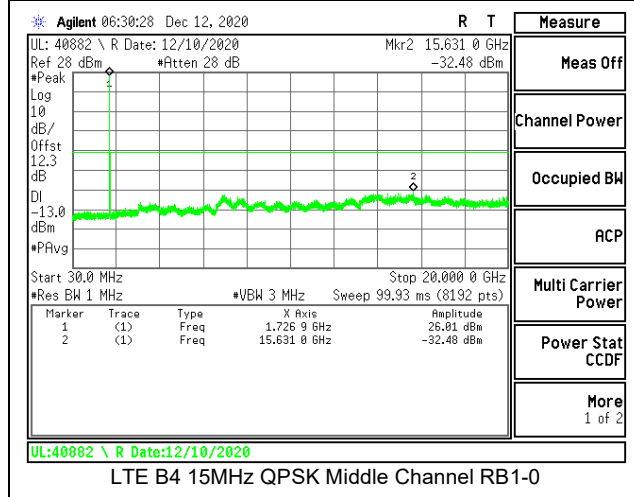

LTE B2 15MHz 16QAM High Channel RB1-0

LTE B2 20MHz QPSK Low Channel RB1-0

LTE B2 20MHz 16QAM Low Channel RB1-0

LTE B2 20MHz QPSK Middle Channel RB1-0

LTE B2 20MHz 16QAM Middle Channel RB1-0

LTE B2 20MHz QPSK High Channel RB1-0

LTE B2 20MHz 16QAM High Channel RB1-0

8.3.2. LTE BAND 4

LTE B4 15MHz QPSK High Channel RB1-0

LTE B4 15MHz 16QAM High Channel RB1-0

LTE B4 20MHz QPSK Low Channel RB1-0

LTE B4 20MHz 16QAM Low Channel RB1-0

LTE B4 20MHz QPSK Middle Channel RB1-0

LTE B4 20MHz 16QAM Middle Channel RB1-0

8.3.3. LTE BAND 12

LTE B12 1.4MHz QPSK Low Channel RB1-0

LTE B12 1.4MHz 16QAM Low Channel RB1-0

LTE B12 1.4MHz QPSK Middle Channel RB1-0

LTE B12 1.4MHz 16QAM Middle Channel RB1-0