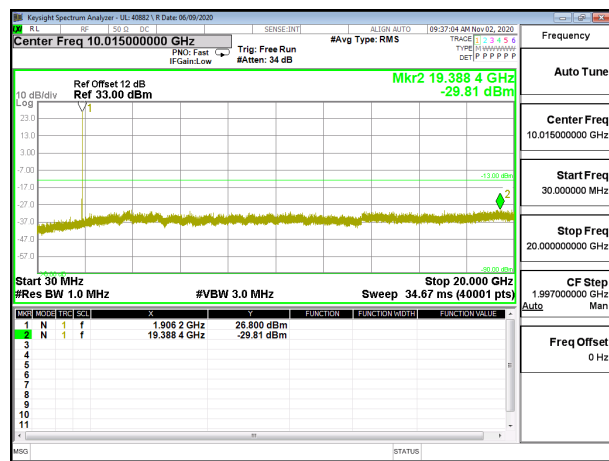

LTE B2 1.4MHz 16QAM High Channel RB1-0

LTE B2 3MHz QPSK Low Channel RB1-0

LTE B2 3MHz 16QAM Low Channel RB1-0

LTE B2 3MHz QPSK Middle Channel RB1-0

LTE B2 3MHz 16QAM Middle Channel RB1-0

LTE B2 3MHz QPSK High Channel RB1-0

LTE B2 3MHz 16QAM High Channel RB1-0

LTE B2 5MHz QPSK Low Channel RB1-0

LTE B2 5MHz 16QAM Low Channel RB1-0

LTE B2 5MHz QPSK Middle Channel RB1-0

LTE B2 5MHz 16QAM Middle Channel RB1-0

LTE B2 5MHz QPSK High Channel RB1-0

LTE B2 5MHz 16QAM High Channel RB1-0

LTE B2 10MHz QPSK Low Channel RB1-0

LTE B2 10MHz 16QAM Low Channel RB1-0

LTE B2 10MHz QPSK Middle Channel RB1-0

LTE B2 10MHz 16QAM Middle Channel RB1-0

LTE B2 10MHz QPSK High Channel RB1-0

LTE B2 10MHz 16QAM High Channel RB1-0

LTE B2 15MHz QPSK Low Channel RB1-0

LTE B2 15MHz 16QAM Low Channel RB1-0

LTE B2 15MHz QPSK Middle Channel RB1-0

LTE B2 15MHz 16QAM Middle Channel RB1-0

LTE B2 15MHz QPSK High Channel RB1-0