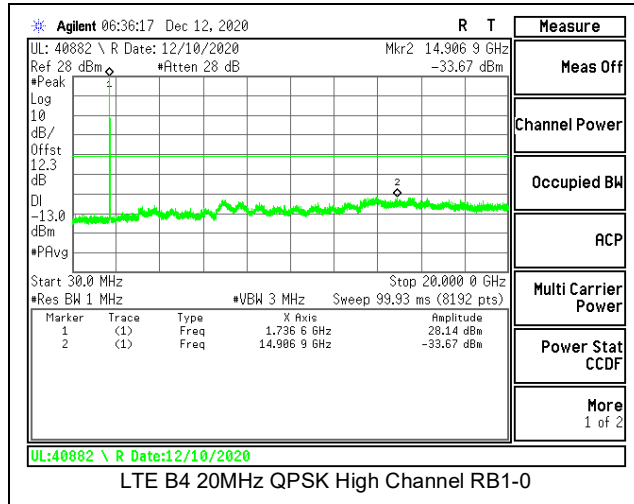

LTE B2 15MHz 16QAM High Channel RB1-0

LTE B2 20MHz QPSK Low Channel RB1-0

LTE B2 20MHz 16QAM Low Channel RB1-0

LTE B2 20MHz QPSK Middle Channel RB1-0

LTE B2 20MHz 16QAM Middle Channel RB1-0

LTE B2 20MHz QPSK High Channel RB1-0

LTE B2 20MHz 16QAM High Channel RB1-0

8.3.2. LTE BAND 4

LTE B4 15MHz QPSK High Channel RB1-0

LTE B4 15MHz 16QAM High Channel RB1-0

LTE B4 20MHz QPSK Low Channel RB1-0

LTE B4 20MHz 16QAM Low Channel RB1-0

LTE B4 20MHz QPSK Middle Channel RB1-0

LTE B4 20MHz 16QAM Middle Channel RB1-0

8.3.3. LTE BAND 12

LTE B12 1.4MHz QPSK Low Channel RB1-0

LTE B12 1.4MHz 16QAM Low Channel RB1-0

LTE B12 1.4MHz QPSK Middle Channel RB1-0

LTE B12 1.4MHz 16QAM Middle Channel RB1-0