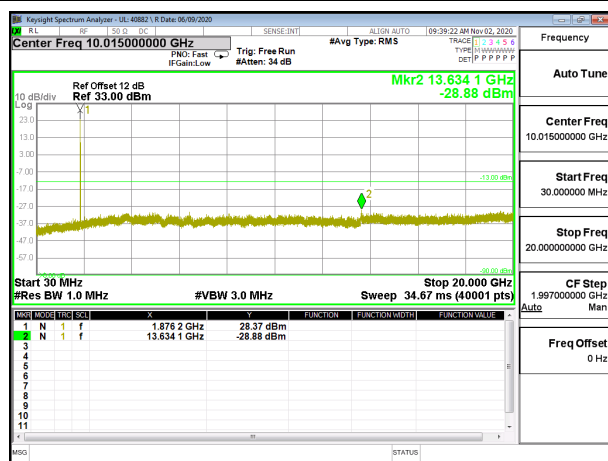

LTE B2 1.4MHz 16QAM High Channel RB1-0

LTE B2 3MHz QPSK Low Channel RB1-0

LTE B2 3MHz 16QAM Low Channel RB1-0

LTE B2 3MHz QPSK Middle Channel RB1-0

LTE B2 3MHz 16QAM Middle Channel RB1-0

LTE B2 3MHz QPSK High Channel RB1-0

LTE B2 3MHz 16QAM High Channel RB1-0

LTE B2 5MHz QPSK Low Channel RB1-0

LTE B2 5MHz 16QAM Low Channel RB1-0

LTE B2 5MHz QPSK Middle Channel RB1-0

LTE B2 5MHz 16QAM Middle Channel RB1-0

LTE B2 5MHz QPSK High Channel RB1-0

LTE B2 5MHz 16QAM High Channel RB1-0

LTE B2 10MHz QPSK Low Channel RB1-0

LTE B2 10MHz 16QAM Low Channel RB1-0

LTE B2 10MHz QPSK Middle Channel RB1-0

LTE B2 10MHz 16QAM Middle Channel RB1-0

LTE B2 10MHz QPSK High Channel RB1-0

LTE B2 10MHz 16QAM High Channel RB1-0

LTE B2 15MHz QPSK Low Channel RB1-0

LTE B2 15MHz 16QAM Low Channel RB1-0

LTE B2 15MHz QPSK Middle Channel RB1-0

LTE B2 15MHz 16QAM Middle Channel RB1-0

LTE B2 15MHz QPSK High Channel RB1-0