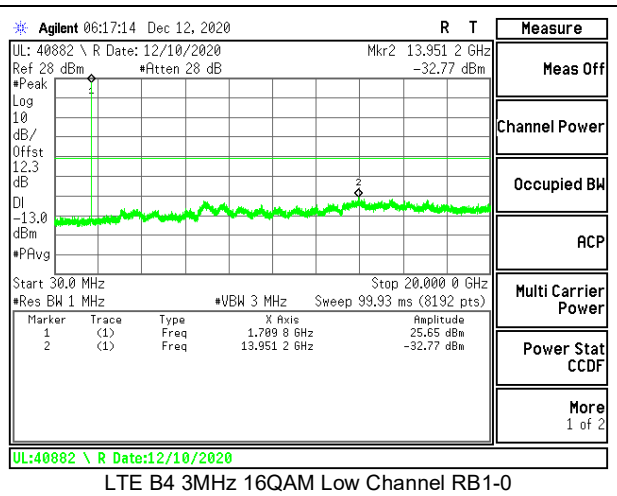

LTE B2 10MHz 16QAM High Channel RB1-0

LTE B2 15MHz QPSK Low Channel RB1-0

LTE B2 15MHz 16QAM Low Channel RB1-0

LTE B2 15MHz QPSK Middle Channel RB1-0

LTE B2 15MHz 16QAM Middle Channel RB1-0

LTE B2 15MHz QPSK High Channel RB1-0

LTE B2 15MHz 16QAM High Channel RB1-0

LTE B2 20MHz QPSK Low Channel RB1-0

LTE B2 20MHz 16QAM Low Channel RB1-0

LTE B2 20MHz QPSK Middle Channel RB1-0

LTE B2 20MHz 16QAM Middle Channel RB1-0

LTE B2 20MHz QPSK High Channel RB1-0

LTE B2 20MHz 16QAM High Channel RB1-0

8.3.2. LTE BAND 4

LTE B4 15MHz QPSK High Channel RB1-0

LTE B4 15MHz 16QAM High Channel RB1-0

LTE B4 20MHz QPSK Low Channel RB1-0

LTE B4 20MHz 16QAM Low Channel RB1-0

LTE B4 20MHz QPSK Middle Channel RB1-0