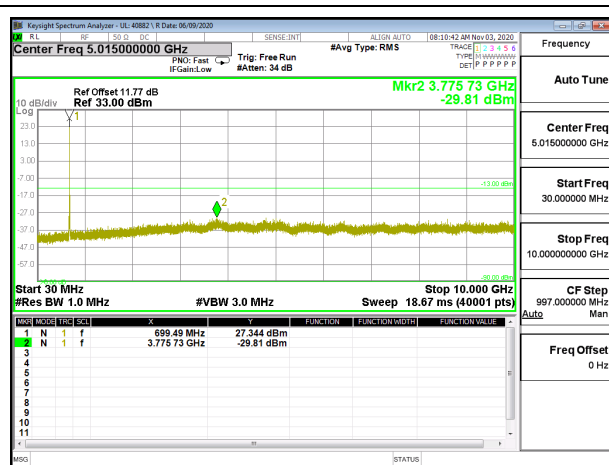

LTE B12 1.4MHz QPSK High Channel RB1-0

LTE B12 1.4MHz 16QAM High Channel RB1-0

LTE B12 3MHz QPSK Low Channel RB1-0

LTE B12 3MHz 16QAM Low Channel RB1-0

LTE B12 3MHz QPSK Middle Channel RB1-0

LTE B12 3MHz 16QAM Middle Channel RB1-0

LTE B12 3MHz QPSK High Channel RB1-0

LTE B12 3MHz 16QAM High Channel RB1-0

LTE B12 5MHz QPSK Low Channel RB1-0

LTE B12 5MHz 16QAM Low Channel RB1-0

LTE B12 5MHz QPSK Middle Channel RB1-0

LTE B12 5MHz 16QAM Middle Channel RB1-0

LTE B12 5MHz QPSK High Channel RB1-0

LTE B12 5MHz 16QAM High Channel RB1-0

LTE B12 10MHz QPSK Low Channel RB1-0

LTE B12 10MHz 16QAM Low Channel RB1-0

LTE B12 10MHz QPSK Middle Channel RB1-0

LTE B12 10MHz 16QAM Middle Channel RB1-0