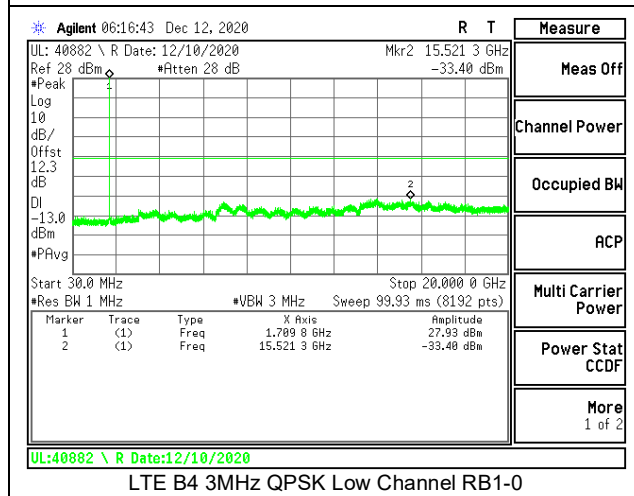

LTE B2 10MHz 16QAM High Channel RB1-0

LTE B2 15MHz QPSK Low Channel RB1-0

LTE B2 15MHz 16QAM Low Channel RB1-0

LTE B2 15MHz QPSK Middle Channel RB1-0

LTE B2 15MHz 16QAM Middle Channel RB1-0

LTE B2 15MHz QPSK High Channel RB1-0

LTE B2 15MHz 16QAM High Channel RB1-0

LTE B2 20MHz QPSK Low Channel RB1-0

LTE B2 20MHz 16QAM Low Channel RB1-0

LTE B2 20MHz QPSK Middle Channel RB1-0

LTE B2 20MHz 16QAM Middle Channel RB1-0

LTE B2 20MHz QPSK High Channel RB1-0

LTE B2 20MHz 16QAM High Channel RB1-0

8.3.2. LTE BAND 4

LTE B4 15MHz QPSK High Channel RB1-0

LTE B4 15MHz 16QAM High Channel RB1-0

LTE B4 20MHz QPSK Low Channel RB1-0

LTE B4 20MHz 16QAM Low Channel RB1-0

LTE B4 20MHz QPSK Middle Channel RB1-0