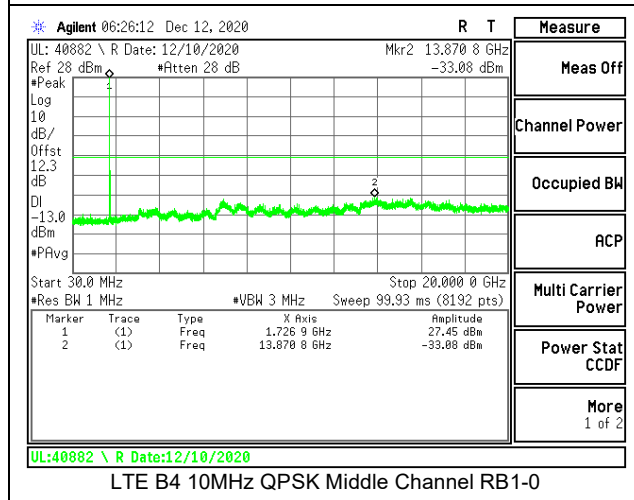

LTE B2 10MHz 16QAM High Channel RB1-0

LTE B2 15MHz QPSK Low Channel RB1-0

LTE B2 15MHz 16QAM Low Channel RB1-0

LTE B2 15MHz QPSK Middle Channel RB1-0

LTE B2 15MHz 16QAM Middle Channel RB1-0

LTE B2 15MHz QPSK High Channel RB1-0

LTE B2 15MHz 16QAM High Channel RB1-0

LTE B2 20MHz QPSK Low Channel RB1-0

LTE B2 20MHz 16QAM Low Channel RB1-0

LTE B2 20MHz QPSK Middle Channel RB1-0

LTE B2 20MHz 16QAM Middle Channel RB1-0

LTE B2 20MHz QPSK High Channel RB1-0

LTE B2 20MHz 16QAM High Channel RB1-0

8.3.2. LTE BAND 4

LTE B4 15MHz QPSK High Channel RB1-0

LTE B4 15MHz 16QAM High Channel RB1-0

LTE B4 20MHz QPSK Low Channel RB1-0

LTE B4 20MHz 16QAM Low Channel RB1-0

LTE B4 20MHz QPSK Middle Channel RB1-0