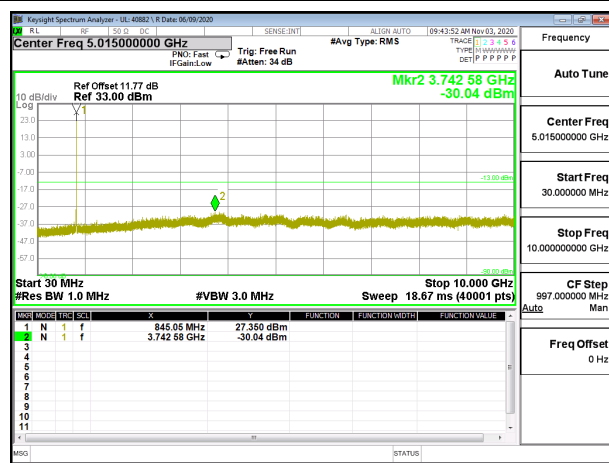

LTE B26 1.4MHz 16QAM Middle Channel RB1-0

LTE B26 1.4MHz QPSK High Channel RB1-0

LTE B26 1.4MHz 16QAM High Channel RB1-0

LTE B26 3MHz QPSK Low Channel RB1-0

LTE B26 3MHz 16QAM Low Channel RB1-0

LTE B26 3MHz QPSK Middle Channel RB1-0

LTE B26 3MHz 16QAM Middle Channel RB1-0

LTE B26 3MHz QPSK High Channel RB1-0

LTE B26 3MHz 16QAM High Channel RB1-0

LTE B26 5MHz QPSK Low Channel RB1-0

LTE B26 5MHz 16QAM Low Channel RB1-0

LTE B26 5MHz QPSK Middle Channel RB1-0

LTE B26 5MHz 16QAM Middle Channel RB1-0

LTE B26 5MHz QPSK High Channel RB1-0

LTE B26 5MHz 16QAM High Channel RB1-0