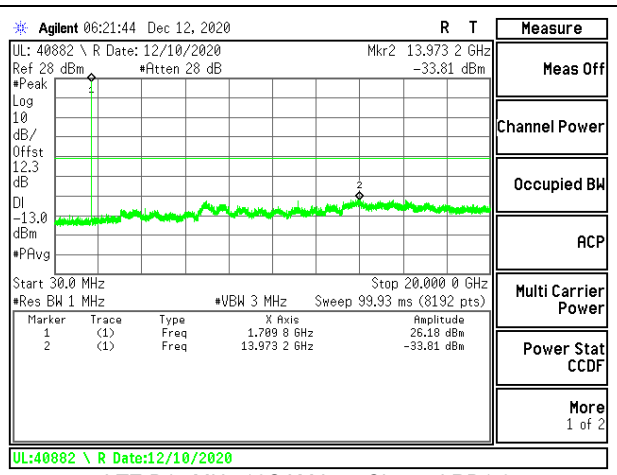

LTE B2 10MHz 16QAM High Channel RB1-0

LTE B2 15MHz QPSK Low Channel RB1-0

LTE B2 15MHz 16QAM Low Channel RB1-0

LTE B2 15MHz QPSK Middle Channel RB1-0

LTE B2 15MHz 16QAM Middle Channel RB1-0

LTE B2 15MHz QPSK High Channel RB1-0

LTE B2 15MHz 16QAM High Channel RB1-0

LTE B2 20MHz QPSK Low Channel RB1-0

LTE B2 20MHz 16QAM Low Channel RB1-0

LTE B2 20MHz QPSK Middle Channel RB1-0

LTE B2 20MHz 16QAM Middle Channel RB1-0

LTE B2 20MHz QPSK High Channel RB1-0

LTE B2 20MHz 16QAM High Channel RB1-0

8.3.2. LTE BAND 4

LTE B4 15MHz QPSK High Channel RB1-0

LTE B4 15MHz 16QAM High Channel RB1-0

LTE B4 20MHz QPSK Low Channel RB1-0

LTE B4 20MHz 16QAM Low Channel RB1-0

LTE B4 20MHz QPSK Middle Channel RB1-0