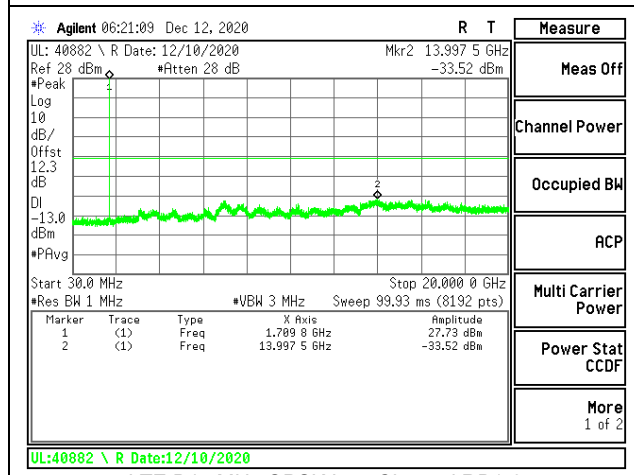

LTE B2 10MHz 16QAM High Channel RB1-0

LTE B2 15MHz QPSK Low Channel RB1-0

LTE B2 15MHz 16QAM Low Channel RB1-0

LTE B2 15MHz QPSK Middle Channel RB1-0

LTE B2 15MHz 16QAM Middle Channel RB1-0

LTE B2 15MHz QPSK High Channel RB1-0

LTE B2 15MHz 16QAM High Channel RB1-0

LTE B2 20MHz QPSK Low Channel RB1-0

LTE B2 20MHz 16QAM Low Channel RB1-0

LTE B2 20MHz QPSK Middle Channel RB1-0

LTE B2 20MHz 16QAM Middle Channel RB1-0

LTE B2 20MHz QPSK High Channel RB1-0

LTE B2 20MHz 16QAM High Channel RB1-0

8.3.2. LTE BAND 4

LTE B4 15MHz QPSK High Channel RB1-0

LTE B4 15MHz 16QAM High Channel RB1-0

LTE B4 20MHz QPSK Low Channel RB1-0

LTE B4 20MHz 16QAM Low Channel RB1-0

LTE B4 20MHz QPSK Middle Channel RB1-0