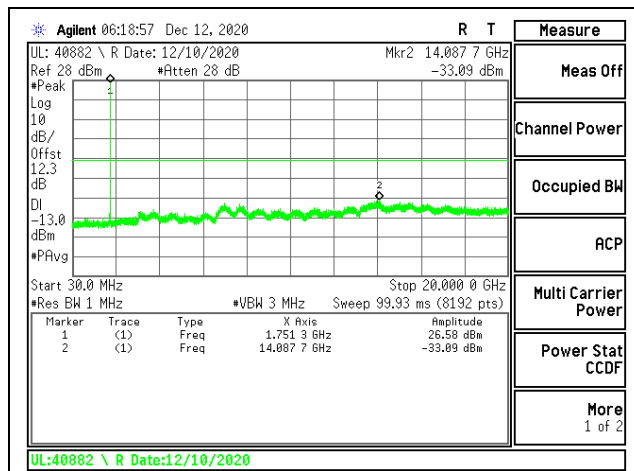

LTE B2 10MHz 16QAM High Channel RB1-0

LTE B2 15MHz QPSK Low Channel RB1-0

LTE B2 15MHz 16QAM Low Channel RB1-0

LTE B2 15MHz QPSK Middle Channel RB1-0

LTE B2 15MHz 16QAM Middle Channel RB1-0

LTE B2 15MHz QPSK High Channel RB1-0

LTE B2 15MHz 16QAM High Channel RB1-0

LTE B2 20MHz QPSK Low Channel RB1-0

LTE B2 20MHz 16QAM Low Channel RB1-0

LTE B2 20MHz QPSK Middle Channel RB1-0

LTE B2 20MHz 16QAM Middle Channel RB1-0

LTE B2 20MHz QPSK High Channel RB1-0

LTE B2 20MHz 16QAM High Channel RB1-0

8.3.2. LTE BAND 4

LTE B4 15MHz QPSK High Channel RB1-0

LTE B4 15MHz 16QAM High Channel RB1-0

LTE B4 20MHz QPSK Low Channel RB1-0

LTE B4 20MHz 16QAM Low Channel RB1-0

LTE B4 20MHz QPSK Middle Channel RB1-0

LTE B4 20MHz 16QAM Middle Channel RB1-0

8.3.3. LTE BAND 12

LTE B12 1.4MHz QPSK Low Channel RB1-0

LTE B12 1.4MHz 16QAM Low Channel RB1-0

LTE B12 1.4MHz QPSK Middle Channel RB1-0

LTE B12 1.4MHz 16QAM Middle Channel RB1-0