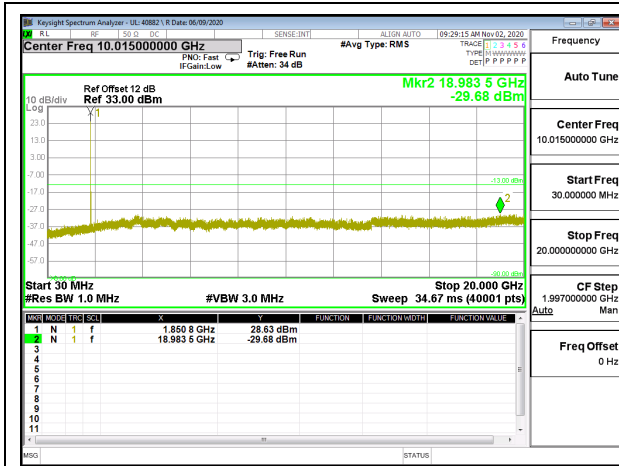

8.3.1. LTE BAND 2

LTE B2 1.4MHz QPSK Low Channel RB1-0

LTE B2 1.4MHz 16QAM Low Channel RB1-0

LTE B2 1.4MHz QPSK Middle Channel RB1-0

LTE B2 1.4MHz 16QAM Middle Channel RB1-0

LTE B2 1.4MHz QPSK High Channel RB1-0

LTE B2 1.4MHz 16QAM High Channel RB1-0

LTE B2 3MHz QPSK Low Channel RB1-0

LTE B2 3MHz 16QAM Low Channel RB1-0

LTE B2 3MHz QPSK Middle Channel RB1-0

LTE B2 3MHz 16QAM Middle Channel RB1-0

LTE B2 3MHz QPSK High Channel RB1-0

LTE B2 3MHz 16QAM High Channel RB1-0

LTE B2 5MHz QPSK Low Channel RB1-0

LTE B2 5MHz 16QAM Low Channel RB1-0

LTE B2 5MHz QPSK Middle Channel RB1-0

LTE B2 5MHz 16QAM Middle Channel RB1-0

LTE B2 5MHz QPSK High Channel RB1-0