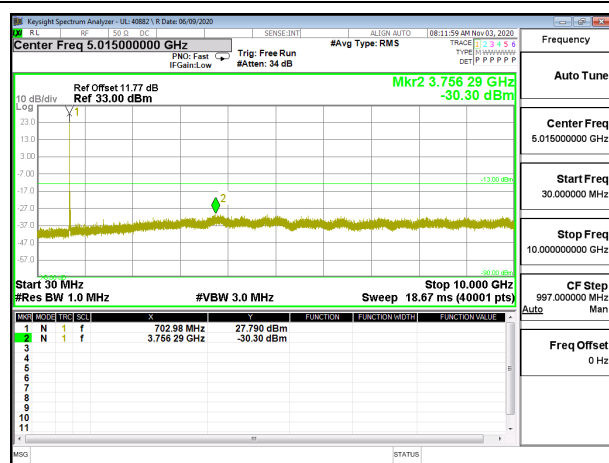

LTE B12 3MHz QPSK High Channel RB1-0

LTE B12 3MHz 16QAM High Channel RB1-0

LTE B12 5MHz QPSK Low Channel RB1-0

LTE B12 5MHz 16QAM Low Channel RB1-0

LTE B12 5MHz QPSK Middle Channel RB1-0

LTE B12 5MHz 16QAM Middle Channel RB1-0

LTE B12 5MHz QPSK High Channel RB1-0

LTE B12 5MHz 16QAM High Channel RB1-0

LTE B12 10MHz QPSK Low Channel RB1-0

LTE B12 10MHz 16QAM Low Channel RB1-0

LTE B12 10MHz QPSK Middle Channel RB1-0

LTE B12 10MHz 16QAM Middle Channel RB1-0

LTE B12 10MHz QPSK High Channel RB1-0

LTE B12 10MHz 16QAM High Channel RB1-0

8.3.4. LTE BAND 26

LTE B26 1.4MHz QPSK Low Channel RB1-0

LTE B26 1.4MHz 16QAM Low Channel RB1-0

LTE B26 1.4MHz QPSK Middle Channel RB1-0