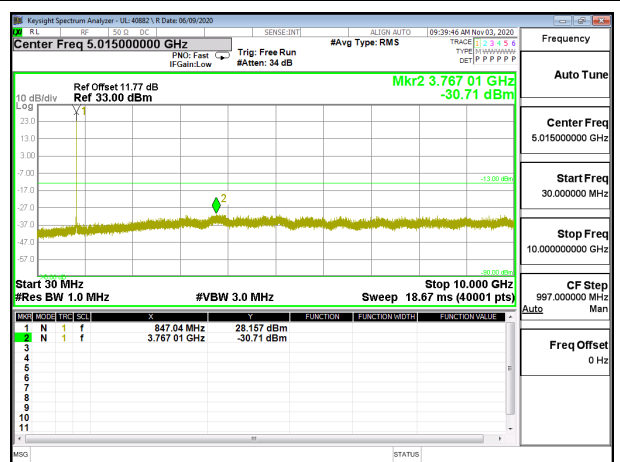

LTE B12 10MHz QPSK High Channel RB1-0

LTE B12 10MHz 16QAM High Channel RB1-0

8.3.4. LTE BAND 26

LTE B26 1.4MHz QPSK Low Channel RB1-0

LTE B26 1.4MHz 16QAM Low Channel RB1-0

LTE B26 1.4MHz QPSK Middle Channel RB1-0

LTE B26 1.4MHz 16QAM Middle Channel RB1-0

LTE B26 1.4MHz QPSK High Channel RB1-0

LTE B26 1.4MHz 16QAM High Channel RB1-0

LTE B26 3MHz QPSK Low Channel RB1-0

LTE B26 3MHz 16QAM Low Channel RB1-0

LTE B26 3MHz QPSK Middle Channel RB1-0

LTE B26 3MHz 16QAM Middle Channel RB1-0

LTE B26 3MHz QPSK High Channel RB1-0

LTE B26 3MHz 16QAM High Channel RB1-0

LTE B26 5MHz QPSK Low Channel RB1-0

LTE B26 5MHz 16QAM Low Channel RB1-0

LTE B26 5MHz QPSK Middle Channel RB1-0