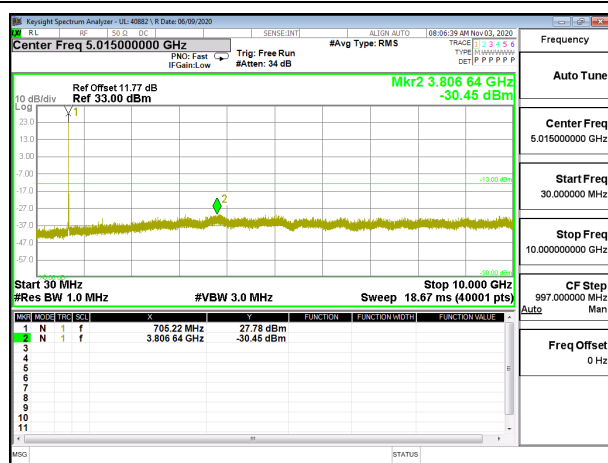

LTE B12 1.4MHz QPSK High Channel RB1-0

LTE B12 1.4MHz 16QAM High Channel RB1-0

LTE B12 3MHz QPSK Low Channel RB1-0

LTE B12 3MHz 16QAM Low Channel RB1-0

LTE B12 3MHz QPSK Middle Channel RB1-0

LTE B12 3MHz 16QAM Middle Channel RB1-0

LTE B12 3MHz QPSK High Channel RB1-0

LTE B12 3MHz 16QAM High Channel RB1-0

LTE B12 5MHz QPSK Low Channel RB1-0

LTE B12 5MHz 16QAM Low Channel RB1-0

LTE B12 5MHz QPSK Middle Channel RB1-0

LTE B12 5MHz 16QAM Middle Channel RB1-0

LTE B12 5MHz QPSK High Channel RB1-0

LTE B12 5MHz 16QAM High Channel RB1-0

LTE B12 10MHz QPSK Low Channel RB1-0

LTE B12 10MHz 16QAM Low Channel RB1-0

LTE B12 10MHz QPSK Middle Channel RB1-0

LTE B12 10MHz 16QAM Middle Channel RB1-0