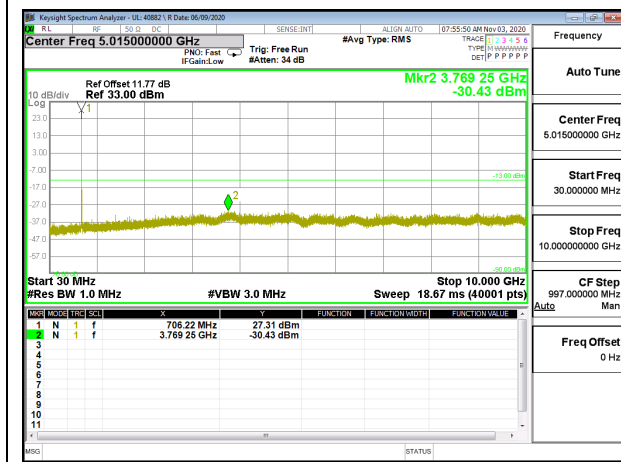

LTE B4 20MHz 16QAM Middle Channel RB1-0

8.3.3. LTE BAND 12

LTE B12 1.4MHz QPSK Low Channel RB1-0

LTE B12 1.4MHz 16QAM Low Channel RB1-0

LTE B12 1.4MHz QPSK Middle Channel RB1-0

LTE B12 1.4MHz 16QAM Middle Channel RB1-0

LTE B12 1.4MHz QPSK High Channel RB1-0

LTE B12 1.4MHz 16QAM High Channel RB1-0

LTE B12 3MHz QPSK Low Channel RB1-0

LTE B12 3MHz 16QAM Low Channel RB1-0

LTE B12 3MHz QPSK Middle Channel RB1-0

LTE B12 3MHz 16QAM Middle Channel RB1-0

LTE B12 3MHz QPSK High Channel RB1-0

LTE B12 3MHz 16QAM High Channel RB1-0

LTE B12 5MHz QPSK Low Channel RB1-0

LTE B12 5MHz 16QAM Low Channel RB1-0

LTE B12 5MHz QPSK Middle Channel RB1-0

LTE B12 5MHz 16QAM Middle Channel RB1-0