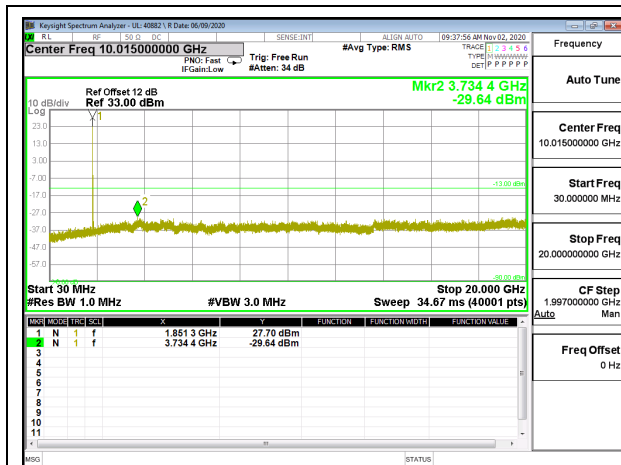

LTE B2 1.4MHz 16QAM High Channel RB1-0

LTE B2 3MHz QPSK Low Channel RB1-0

LTE B2 3MHz 16QAM Low Channel RB1-0

LTE B2 3MHz QPSK Middle Channel RB1-0

LTE B2 3MHz 16QAM Middle Channel RB1-0

LTE B2 3MHz QPSK High Channel RB1-0

LTE B2 3MHz 16QAM High Channel RB1-0

LTE B2 5MHz QPSK Low Channel RB1-0

LTE B2 5MHz 16QAM Low Channel RB1-0

LTE B2 5MHz QPSK Middle Channel RB1-0

LTE B2 5MHz 16QAM Middle Channel RB1-0

LTE B2 5MHz QPSK High Channel RB1-0

LTE B2 5MHz 16QAM High Channel RB1-0

LTE B2 10MHz QPSK Low Channel RB1-0

LTE B2 10MHz 16QAM Low Channel RB1-0

LTE B2 10MHz QPSK Middle Channel RB1-0

LTE B2 10MHz 16QAM Middle Channel RB1-0

LTE B2 10MHz QPSK High Channel RB1-0

LTE B2 10MHz 16QAM High Channel RB1-0

LTE B2 15MHz QPSK Low Channel RB1-0

LTE B2 15MHz 16QAM Low Channel RB1-0

LTE B2 15MHz QPSK Middle Channel RB1-0

LTE B2 15MHz 16QAM Middle Channel RB1-0

LTE B2 15MHz QPSK High Channel RB1-0