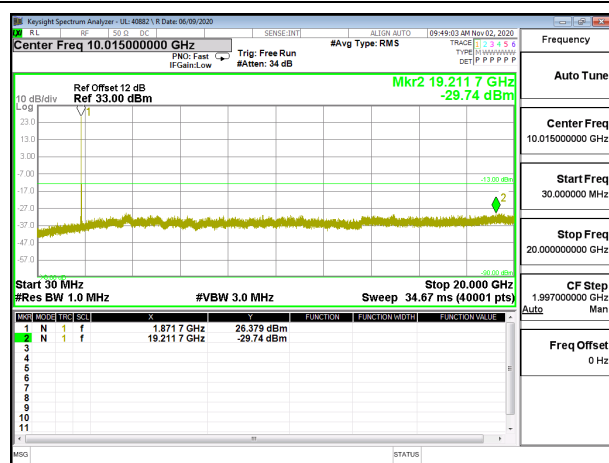

LTE B2 10MHz 16QAM High Channel RB1-0

LTE B2 15MHz QPSK Low Channel RB1-0

LTE B2 15MHz 16QAM Low Channel RB1-0

LTE B2 15MHz QPSK Middle Channel RB1-0

LTE B2 15MHz 16QAM Middle Channel RB1-0

LTE B2 15MHz QPSK High Channel RB1-0

LTE B2 15MHz 16QAM High Channel RB1-0

LTE B2 20MHz QPSK Low Channel RB1-0

LTE B2 20MHz 16QAM Low Channel RB1-0

LTE B2 20MHz QPSK Middle Channel RB1-0

LTE B2 20MHz 16QAM Middle Channel RB1-0

LTE B2 20MHz QPSK High Channel RB1-0

LTE B2 20MHz 16QAM High Channel RB1-0

8.3.2. LTE BAND 4

LTE B4 15MHz QPSK High Channel RB1-0

LTE B4 15MHz 16QAM High Channel RB1-0

LTE B4 20MHz QPSK Low Channel RB1-0

LTE B4 20MHz 16QAM Low Channel RB1-0

LTE B4 20MHz QPSK Middle Channel RB1-0