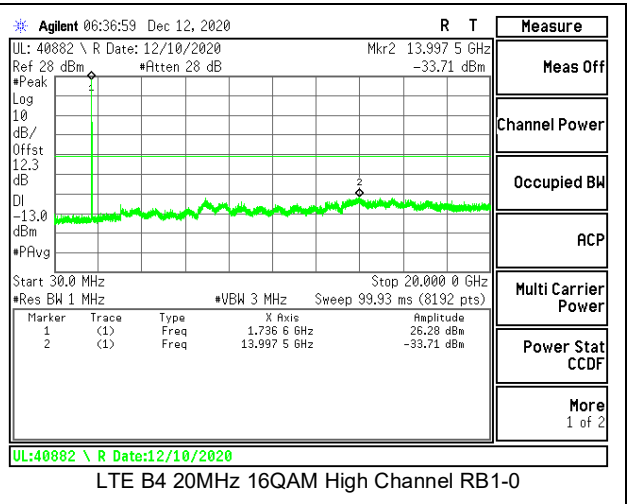

LTE B2 15MHz 16QAM High Channel RB1-0

LTE B2 20MHz QPSK Low Channel RB1-0

LTE B2 20MHz 16QAM Low Channel RB1-0

LTE B2 20MHz QPSK Middle Channel RB1-0

LTE B2 20MHz 16QAM Middle Channel RB1-0

LTE B2 20MHz QPSK High Channel RB1-0

LTE B2 20MHz 16QAM High Channel RB1-0

8.3.2. LTE BAND 4

LTE B4 15MHz QPSK High Channel RB1-0

LTE B4 15MHz 16QAM High Channel RB1-0

LTE B4 20MHz QPSK Low Channel RB1-0

LTE B4 20MHz 16QAM Low Channel RB1-0

LTE B4 20MHz QPSK Middle Channel RB1-0

LTE B4 20MHz 16QAM Middle Channel RB1-0

8.3.3. LTE BAND 12

LTE B12 1.4MHz QPSK Low Channel RB1-0

LTE B12 1.4MHz 16QAM Low Channel RB1-0

LTE B12 1.4MHz QPSK Middle Channel RB1-0

LTE B12 1.4MHz 16QAM Middle Channel RB1-0