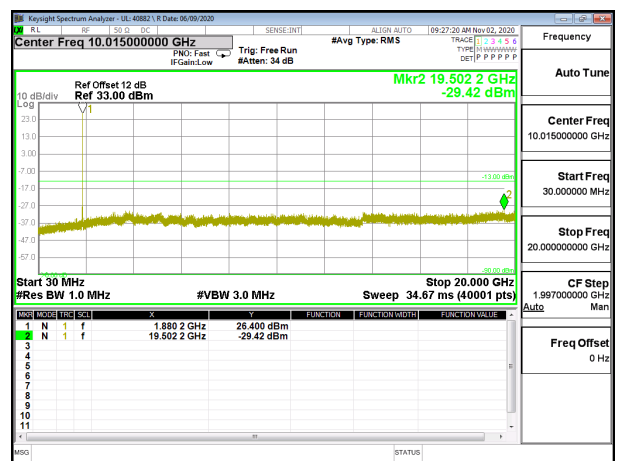

8.3.1. LTE BAND 2

LTE B2 1.4MHz QPSK Low Channel RB1-0

LTE B2 1.4MHz 16QAM Low Channel RB1-0

LTE B2 1.4MHz QPSK Middle Channel RB1-0

LTE B2 1.4MHz 16QAM Middle Channel RB1-0

LTE B2 1.4MHz QPSK High Channel RB1-0

LTE B2 1.4MHz 16QAM High Channel RB1-0

LTE B2 3MHz QPSK Low Channel RB1-0

LTE B2 3MHz 16QAM Low Channel RB1-0

LTE B2 3MHz QPSK Middle Channel RB1-0

LTE B2 3MHz 16QAM Middle Channel RB1-0

LTE B2 3MHz QPSK High Channel RB1-0

LTE B2 3MHz 16QAM High Channel RB1-0

LTE B2 5MHz QPSK Low Channel RB1-0

LTE B2 5MHz 16QAM Low Channel RB1-0

LTE B2 5MHz QPSK Middle Channel RB1-0

LTE B2 5MHz 16QAM Middle Channel RB1-0

LTE B2 5MHz QPSK High Channel RB1-0