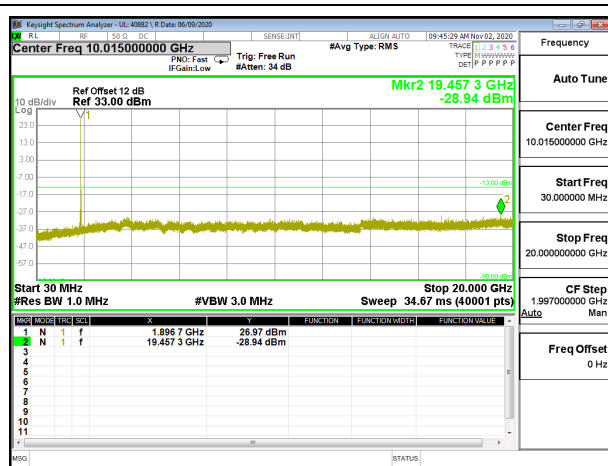

LTE B2 5MHz 16QAM High Channel RB1-0

LTE B2 10MHz QPSK Low Channel RB1-0

LTE B2 10MHz 16QAM Low Channel RB1-0

LTE B2 10MHz QPSK Middle Channel RB1-0

LTE B2 10MHz 16QAM Middle Channel RB1-0

LTE B2 10MHz QPSK High Channel RB1-0

LTE B2 10MHz 16QAM High Channel RB1-0

LTE B2 15MHz QPSK Low Channel RB1-0

LTE B2 15MHz 16QAM Low Channel RB1-0

LTE B2 15MHz QPSK Middle Channel RB1-0

LTE B2 15MHz 16QAM Middle Channel RB1-0

LTE B2 15MHz QPSK High Channel RB1-0

LTE B2 15MHz 16QAM High Channel RB1-0

LTE B2 20MHz QPSK Low Channel RB1-0

LTE B2 20MHz 16QAM Low Channel RB1-0

LTE B2 20MHz QPSK Middle Channel RB1-0

LTE B2 20MHz 16QAM Middle Channel RB1-0

LTE B2 20MHz QPSK High Channel RB1-0