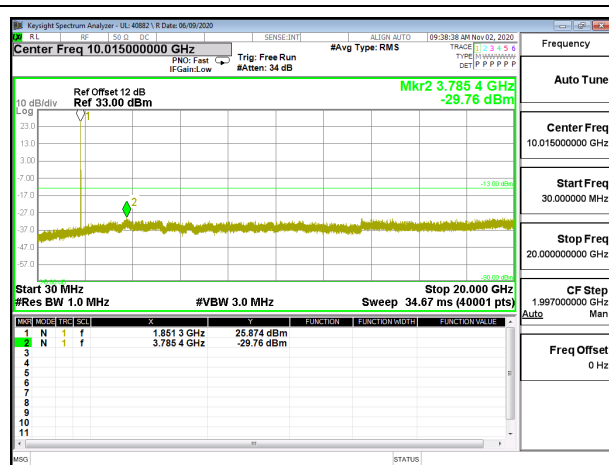

LTE B2 1.4MHz 16QAM High Channel RB1-0

LTE B2 3MHz QPSK Low Channel RB1-0

LTE B2 3MHz 16QAM Low Channel RB1-0

LTE B2 3MHz QPSK Middle Channel RB1-0

LTE B2 3MHz 16QAM Middle Channel RB1-0

LTE B2 3MHz QPSK High Channel RB1-0

LTE B2 3MHz 16QAM High Channel RB1-0

LTE B2 5MHz QPSK Low Channel RB1-0

LTE B2 5MHz 16QAM Low Channel RB1-0

LTE B2 5MHz QPSK Middle Channel RB1-0

LTE B2 5MHz 16QAM Middle Channel RB1-0

LTE B2 5MHz QPSK High Channel RB1-0

LTE B2 5MHz 16QAM High Channel RB1-0

LTE B2 10MHz QPSK Low Channel RB1-0

LTE B2 10MHz 16QAM Low Channel RB1-0

LTE B2 10MHz QPSK Middle Channel RB1-0

LTE B2 10MHz 16QAM Middle Channel RB1-0

LTE B2 10MHz QPSK High Channel RB1-0