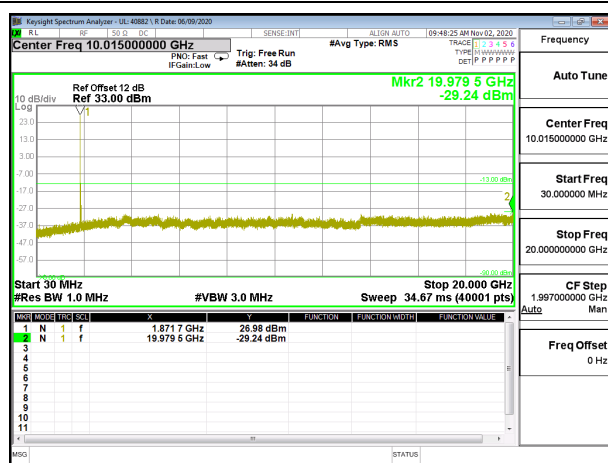

LTE B2 5MHz 16QAM High Channel RB1-0

LTE B2 10MHz QPSK Low Channel RB1-0

LTE B2 10MHz 16QAM Low Channel RB1-0

LTE B2 10MHz QPSK Middle Channel RB1-0

LTE B2 10MHz 16QAM Middle Channel RB1-0

LTE B2 10MHz QPSK High Channel RB1-0

LTE B2 10MHz 16QAM High Channel RB1-0

LTE B2 15MHz QPSK Low Channel RB1-0

LTE B2 15MHz 16QAM Low Channel RB1-0

LTE B2 15MHz QPSK Middle Channel RB1-0

LTE B2 15MHz 16QAM Middle Channel RB1-0

LTE B2 15MHz QPSK High Channel RB1-0

LTE B2 15MHz 16QAM High Channel RB1-0

LTE B2 20MHz QPSK Low Channel RB1-0

LTE B2 20MHz 16QAM Low Channel RB1-0

LTE B2 20MHz QPSK Middle Channel RB1-0

LTE B2 20MHz 16QAM Middle Channel RB1-0

LTE B2 20MHz QPSK High Channel RB1-0