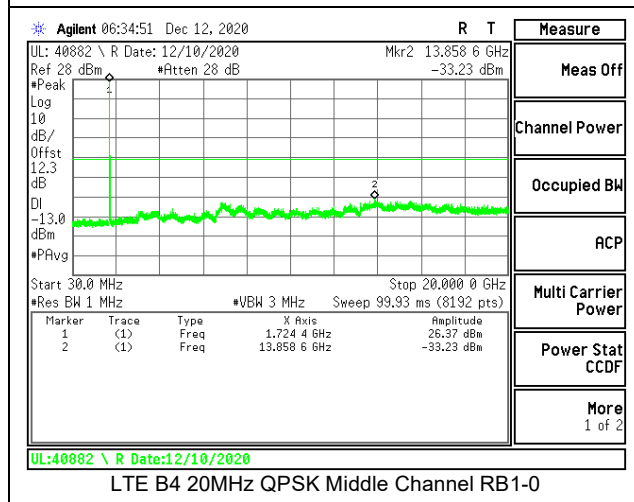

LTE B2 15MHz 16QAM High Channel RB1-0

LTE B2 20MHz QPSK Low Channel RB1-0

LTE B2 20MHz 16QAM Low Channel RB1-0

LTE B2 20MHz QPSK Middle Channel RB1-0

LTE B2 20MHz 16QAM Middle Channel RB1-0

LTE B2 20MHz QPSK High Channel RB1-0

LTE B2 20MHz 16QAM High Channel RB1-0

8.3.2. LTE BAND 4

LTE B4 15MHz QPSK High Channel RB1-0

LTE B4 15MHz 16QAM High Channel RB1-0

LTE B4 20MHz QPSK Low Channel RB1-0

LTE B4 20MHz 16QAM Low Channel RB1-0

LTE B4 20MHz QPSK Middle Channel RB1-0

LTE B4 20MHz 16QAM Middle Channel RB1-0

8.3.3. LTE BAND 12

LTE B12 1.4MHz QPSK Low Channel RB1-0

LTE B12 1.4MHz 16QAM Low Channel RB1-0

LTE B12 1.4MHz QPSK Middle Channel RB1-0

LTE B12 1.4MHz 16QAM Middle Channel RB1-0