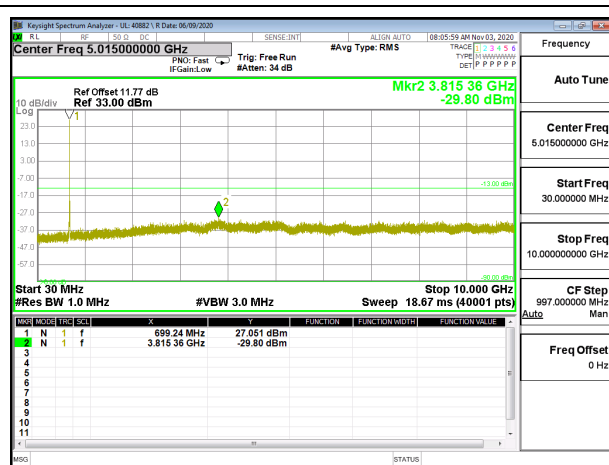

LTE B12 1.4MHz QPSK High Channel RB1-0

LTE B12 1.4MHz 16QAM High Channel RB1-0

LTE B12 3MHz QPSK Low Channel RB1-0

LTE B12 3MHz 16QAM Low Channel RB1-0

LTE B12 3MHz QPSK Middle Channel RB1-0

LTE B12 3MHz 16QAM Middle Channel RB1-0

LTE B12 3MHz QPSK High Channel RB1-0

LTE B12 3MHz 16QAM High Channel RB1-0

LTE B12 5MHz QPSK Low Channel RB1-0

LTE B12 5MHz 16QAM Low Channel RB1-0

LTE B12 5MHz QPSK Middle Channel RB1-0

LTE B12 5MHz 16QAM Middle Channel RB1-0