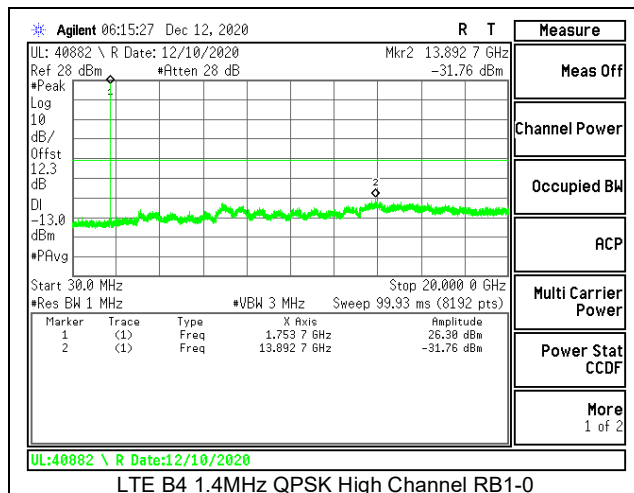

LTE B2 10MHz 16QAM High Channel RB1-0

LTE B2 15MHz QPSK Low Channel RB1-0

LTE B2 15MHz 16QAM Low Channel RB1-0

LTE B2 15MHz QPSK Middle Channel RB1-0

LTE B2 15MHz 16QAM Middle Channel RB1-0

LTE B2 15MHz QPSK High Channel RB1-0

LTE B2 15MHz 16QAM High Channel RB1-0

LTE B2 20MHz QPSK Low Channel RB1-0

LTE B2 20MHz 16QAM Low Channel RB1-0

LTE B2 20MHz QPSK Middle Channel RB1-0

LTE B2 20MHz 16QAM Middle Channel RB1-0

LTE B2 20MHz QPSK High Channel RB1-0

LTE B2 20MHz 16QAM High Channel RB1-0

8.3.2. LTE BAND 4

LTE B4 15MHz QPSK High Channel RB1-0

LTE B4 15MHz 16QAM High Channel RB1-0

LTE B4 20MHz QPSK Low Channel RB1-0

LTE B4 20MHz 16QAM Low Channel RB1-0

LTE B4 20MHz QPSK Middle Channel RB1-0