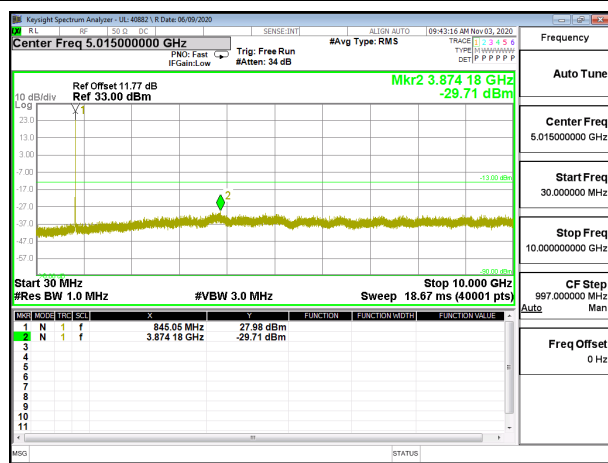

LTE B26 1.4MHz 16QAM Middle Channel RB1-0

LTE B26 1.4MHz QPSK High Channel RB1-0

LTE B26 1.4MHz 16QAM High Channel RB1-0

LTE B26 3MHz QPSK Low Channel RB1-0

LTE B26 3MHz 16QAM Low Channel RB1-0

LTE B26 3MHz QPSK Middle Channel RB1-0

LTE B26 3MHz 16QAM Middle Channel RB1-0

LTE B26 3MHz QPSK High Channel RB1-0

LTE B26 3MHz 16QAM High Channel RB1-0

LTE B26 5MHz QPSK Low Channel RB1-0

LTE B26 5MHz 16QAM Low Channel RB1-0

LTE B26 5MHz QPSK Middle Channel RB1-0

LTE B26 5MHz 16QAM Middle Channel RB1-0

LTE B26 5MHz QPSK High Channel RB1-0

LTE B26 5MHz 16QAM High Channel RB1-0