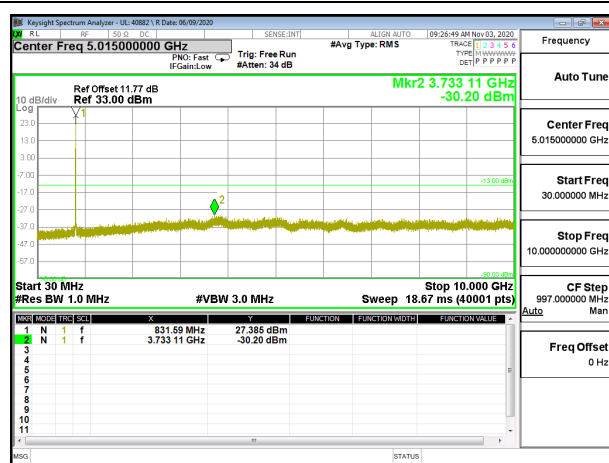

LTE B12 5MHz QPSK High Channel RB1-0

LTE B12 5MHz 16QAM High Channel RB1-0

LTE B12 10MHz QPSK Low Channel RB1-0

LTE B12 10MHz 16QAM Low Channel RB1-0

LTE B12 10MHz QPSK Middle Channel RB1-0

LTE B12 10MHz 16QAM Middle Channel RB1-0

LTE B12 10MHz QPSK High Channel RB1-0

LTE B12 10MHz 16QAM High Channel RB1-0

8.3.4. LTE BAND 26

LTE B26 1.4MHz QPSK Low Channel RB1-0

LTE B26 1.4MHz 16QAM Low Channel RB1-0

LTE B26 1.4MHz QPSK Middle Channel RB1-0

LTE B26 1.4MHz 16QAM Middle Channel RB1-0

LTE B26 1.4MHz QPSK High Channel RB1-0

LTE B26 1.4MHz 16QAM High Channel RB1-0

LTE B26 3MHz QPSK Low Channel RB1-0

LTE B26 3MHz 16QAM Low Channel RB1-0

LTE B26 3MHz QPSK Middle Channel RB1-0