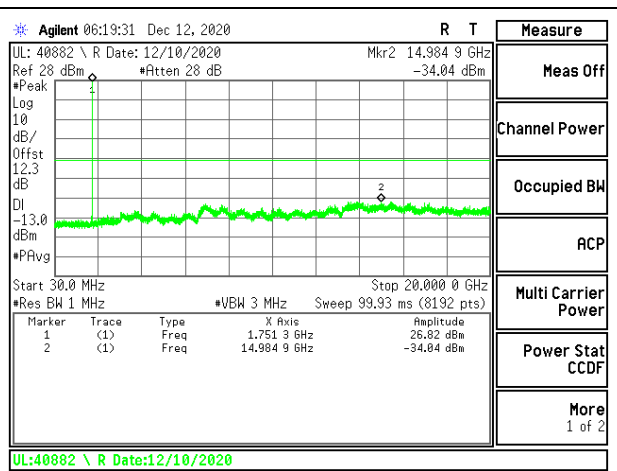

LTE B2 10MHz 16QAM High Channel RB1-0

LTE B2 15MHz QPSK Low Channel RB1-0

LTE B2 15MHz 16QAM Low Channel RB1-0

LTE B2 15MHz QPSK Middle Channel RB1-0

LTE B2 15MHz 16QAM Middle Channel RB1-0

LTE B2 15MHz QPSK High Channel RB1-0

LTE B2 15MHz 16QAM High Channel RB1-0

LTE B2 20MHz QPSK Low Channel RB1-0

LTE B2 20MHz 16QAM Low Channel RB1-0

LTE B2 20MHz QPSK Middle Channel RB1-0

LTE B2 20MHz 16QAM Middle Channel RB1-0

LTE B2 20MHz QPSK High Channel RB1-0

LTE B2 20MHz 16QAM High Channel RB1-0

8.3.2. LTE BAND 4

LTE B4 15MHz QPSK High Channel RB1-0

LTE B4 15MHz 16QAM High Channel RB1-0

LTE B4 20MHz QPSK Low Channel RB1-0

LTE B4 20MHz 16QAM Low Channel RB1-0

LTE B4 20MHz QPSK Middle Channel RB1-0