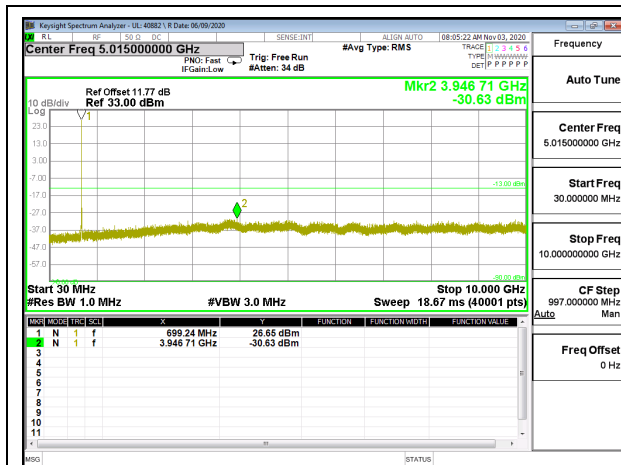

LTE B12 1.4MHz QPSK High Channel RB1-0

LTE B12 1.4MHz 16QAM High Channel RB1-0

LTE B12 3MHz QPSK Low Channel RB1-0

LTE B12 3MHz 16QAM Low Channel RB1-0

LTE B12 3MHz QPSK Middle Channel RB1-0

LTE B12 3MHz 16QAM Middle Channel RB1-0

LTE B12 3MHz QPSK High Channel RB1-0

LTE B12 3MHz 16QAM High Channel RB1-0

LTE B12 5MHz QPSK Low Channel RB1-0

LTE B12 5MHz 16QAM Low Channel RB1-0

LTE B12 5MHz QPSK Middle Channel RB1-0

LTE B12 5MHz 16QAM Middle Channel RB1-0