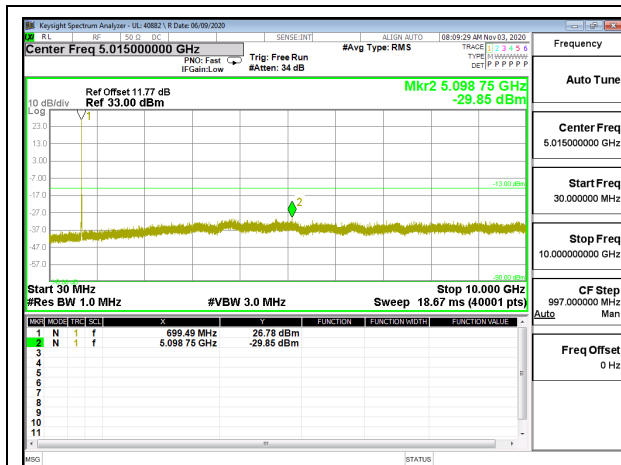

LTE B12 1.4MHz QPSK High Channel RB1-0

LTE B12 1.4MHz 16QAM High Channel RB1-0

LTE B12 3MHz QPSK Low Channel RB1-0

LTE B12 3MHz 16QAM Low Channel RB1-0

LTE B12 3MHz QPSK Middle Channel RB1-0

LTE B12 3MHz 16QAM Middle Channel RB1-0

LTE B12 3MHz QPSK High Channel RB1-0

LTE B12 3MHz 16QAM High Channel RB1-0

LTE B12 5MHz QPSK Low Channel RB1-0

LTE B12 5MHz 16QAM Low Channel RB1-0

LTE B12 5MHz QPSK Middle Channel RB1-0

LTE B12 5MHz 16QAM Middle Channel RB1-0

LTE B12 5MHz QPSK High Channel RB1-0

LTE B12 5MHz 16QAM High Channel RB1-0

LTE B12 10MHz QPSK Low Channel RB1-0

LTE B12 10MHz 16QAM Low Channel RB1-0

LTE B12 10MHz QPSK Middle Channel RB1-0

LTE B12 10MHz 16QAM Middle Channel RB1-0