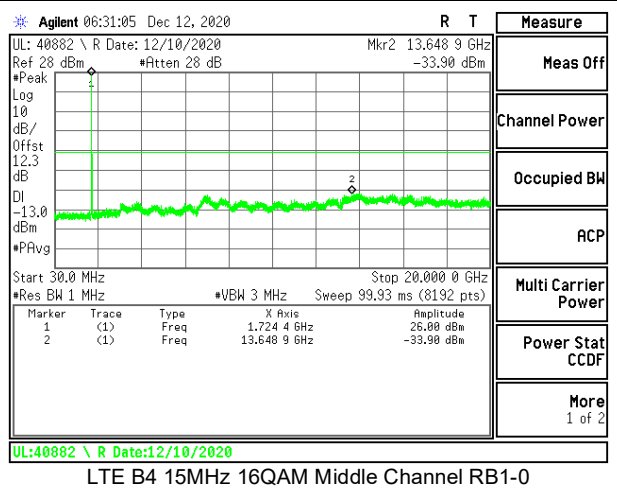

LTE B2 15MHz 16QAM High Channel RB1-0

LTE B2 20MHz QPSK Low Channel RB1-0

LTE B2 20MHz 16QAM Low Channel RB1-0

LTE B2 20MHz QPSK Middle Channel RB1-0

LTE B2 20MHz 16QAM Middle Channel RB1-0

LTE B2 20MHz QPSK High Channel RB1-0

LTE B2 20MHz 16QAM High Channel RB1-0

8.3.2. LTE BAND 4

LTE B4 15MHz QPSK High Channel RB1-0

LTE B4 15MHz 16QAM High Channel RB1-0

LTE B4 20MHz QPSK Low Channel RB1-0

LTE B4 20MHz 16QAM Low Channel RB1-0

LTE B4 20MHz QPSK Middle Channel RB1-0

LTE B4 20MHz 16QAM Middle Channel RB1-0

8.3.3. LTE BAND 12

LTE B12 1.4MHz QPSK Low Channel RB1-0

LTE B12 1.4MHz 16QAM Low Channel RB1-0

LTE B12 1.4MHz QPSK Middle Channel RB1-0

LTE B12 1.4MHz 16QAM Middle Channel RB1-0