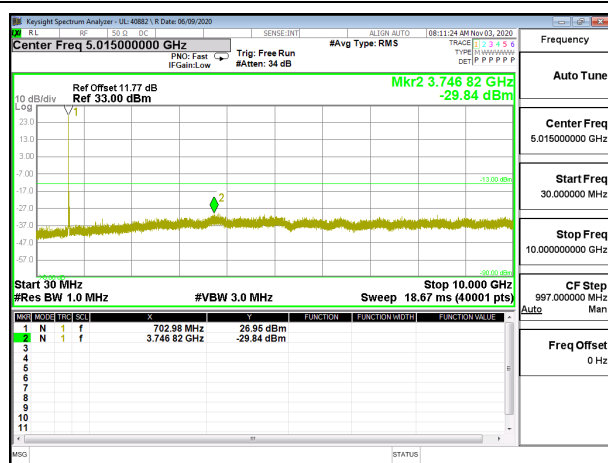

LTE B12 3MHz QPSK High Channel RB1-0

LTE B12 3MHz 16QAM High Channel RB1-0

LTE B12 5MHz QPSK Low Channel RB1-0

LTE B12 5MHz 16QAM Low Channel RB1-0

LTE B12 5MHz QPSK Middle Channel RB1-0

LTE B12 5MHz 16QAM Middle Channel RB1-0

LTE B12 5MHz QPSK High Channel RB1-0

LTE B12 5MHz 16QAM High Channel RB1-0

LTE B12 10MHz QPSK Low Channel RB1-0

LTE B12 10MHz 16QAM Low Channel RB1-0

LTE B12 10MHz QPSK Middle Channel RB1-0

LTE B12 10MHz 16QAM Middle Channel RB1-0

LTE B12 10MHz QPSK High Channel RB1-0

LTE B12 10MHz 16QAM High Channel RB1-0

8.3.4. LTE BAND 26

LTE B26 1.4MHz QPSK Low Channel RB1-0

LTE B26 1.4MHz 16QAM Low Channel RB1-0

LTE B26 1.4MHz QPSK Middle Channel RB1-0