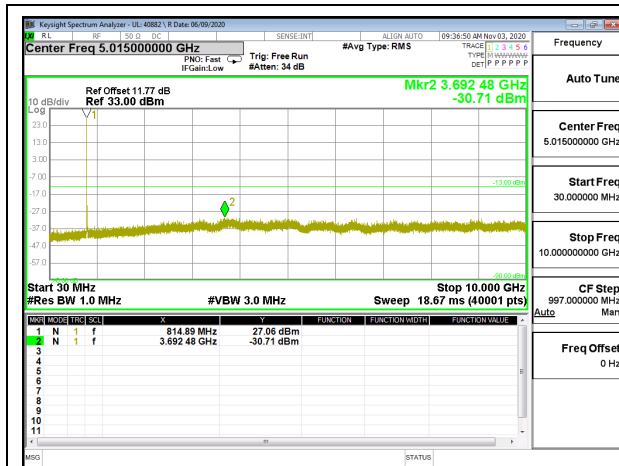

LTE B12 5MHz QPSK High Channel RB1-0

LTE B12 5MHz 16QAM High Channel RB1-0

LTE B12 10MHz QPSK Low Channel RB1-0

LTE B12 10MHz 16QAM Low Channel RB1-0

LTE B12 10MHz QPSK Middle Channel RB1-0

LTE B12 10MHz 16QAM Middle Channel RB1-0

LTE B12 10MHz QPSK High Channel RB1-0

LTE B12 10MHz 16QAM High Channel RB1-0

8.3.4. LTE BAND 26

LTE B26 1.4MHz QPSK Low Channel RB1-0

LTE B26 1.4MHz 16QAM Low Channel RB1-0

LTE B26 1.4MHz QPSK Middle Channel RB1-0

LTE B26 1.4MHz 16QAM Middle Channel RB1-0

LTE B26 1.4MHz QPSK High Channel RB1-0

LTE B26 1.4MHz 16QAM High Channel RB1-0

LTE B26 3MHz QPSK Low Channel RB1-0

LTE B26 3MHz 16QAM Low Channel RB1-0

LTE B26 3MHz QPSK Middle Channel RB1-0