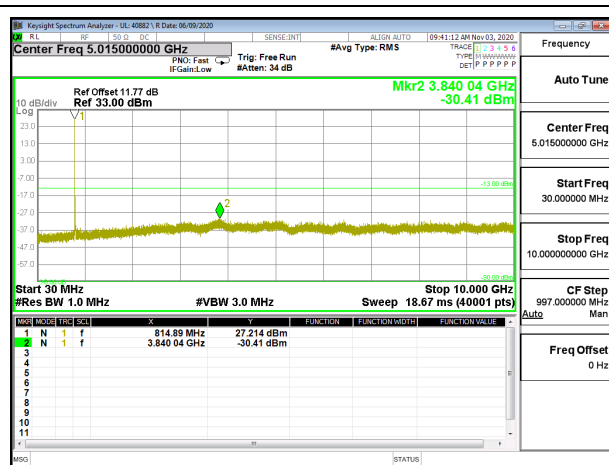

LTE B26 3MHz 16QAM Middle Channel RB1-0

LTE B26 3MHz QPSK High Channel RB1-0

LTE B26 3MHz 16QAM High Channel RB1-0

LTE B26 5MHz QPSK Low Channel RB1-0

LTE B26 5MHz 16QAM Low Channel RB1-0

LTE B26 5MHz QPSK Middle Channel RB1-0

LTE B26 5MHz 16QAM Middle Channel RB1-0

LTE B26 5MHz QPSK High Channel RB1-0

LTE B26 5MHz 16QAM High Channel RB1-0