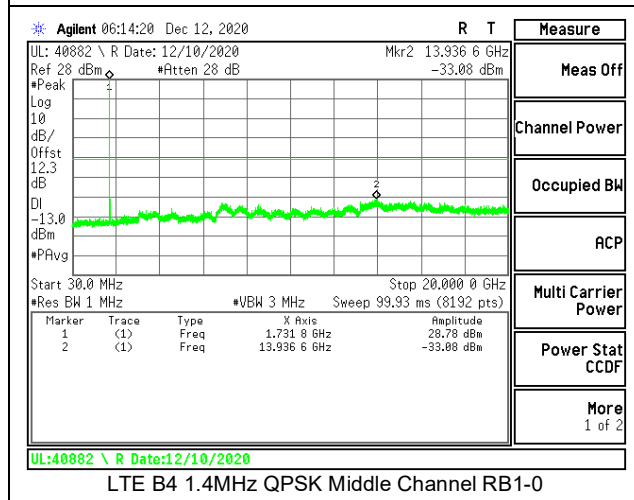

LTE B2 10MHz 16QAM High Channel RB1-0

LTE B2 15MHz QPSK Low Channel RB1-0

LTE B2 15MHz 16QAM Low Channel RB1-0

LTE B2 15MHz QPSK Middle Channel RB1-0

LTE B2 15MHz 16QAM Middle Channel RB1-0

LTE B2 15MHz QPSK High Channel RB1-0

LTE B2 15MHz 16QAM High Channel RB1-0

LTE B2 20MHz QPSK Low Channel RB1-0

LTE B2 20MHz 16QAM Low Channel RB1-0

LTE B2 20MHz QPSK Middle Channel RB1-0

LTE B2 20MHz 16QAM Middle Channel RB1-0

LTE B2 20MHz QPSK High Channel RB1-0

LTE B2 20MHz 16QAM High Channel RB1-0

8.3.2. LTE BAND 4

LTE B4 15MHz QPSK High Channel RB1-0

LTE B4 15MHz 16QAM High Channel RB1-0

LTE B4 20MHz QPSK Low Channel RB1-0

LTE B4 20MHz 16QAM Low Channel RB1-0

LTE B4 20MHz QPSK Middle Channel RB1-0