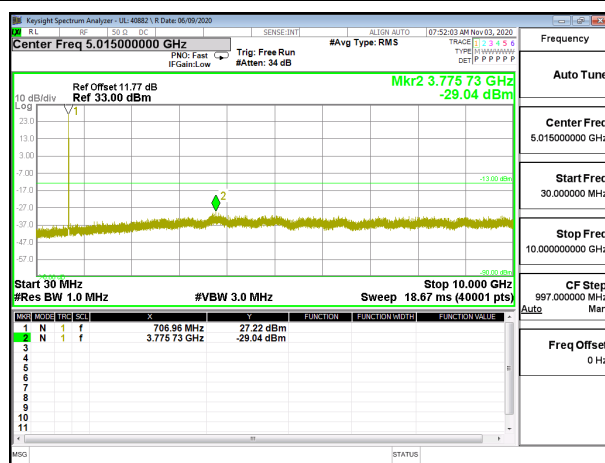

LTE B2 20MHz 16QAM High Channel RB1-0

8.3.2. LTE BAND 4

LTE B4 15MHz QPSK High Channel RB1-0

LTE B4 15MHz 16QAM High Channel RB1-0

LTE B4 20MHz QPSK Low Channel RB1-0

LTE B4 20MHz 16QAM Low Channel RB1-0

LTE B4 20MHz QPSK Middle Channel RB1-0

LTE B4 20MHz 16QAM Middle Channel RB1-0

8.3.3. LTE BAND 12

LTE B12 1.4MHz QPSK Low Channel RB1-0

LTE B12 1.4MHz 16QAM Low Channel RB1-0

LTE B12 1.4MHz QPSK Middle Channel RB1-0

LTE B12 1.4MHz 16QAM Middle Channel RB1-0

LTE B12 1.4MHz QPSK High Channel RB1-0

LTE B12 1.4MHz 16QAM High Channel RB1-0

LTE B12 3MHz QPSK Low Channel RB1-0

LTE B12 3MHz 16QAM Low Channel RB1-0

LTE B12 3MHz QPSK Middle Channel RB1-0

LTE B12 3MHz 16QAM Middle Channel RB1-0