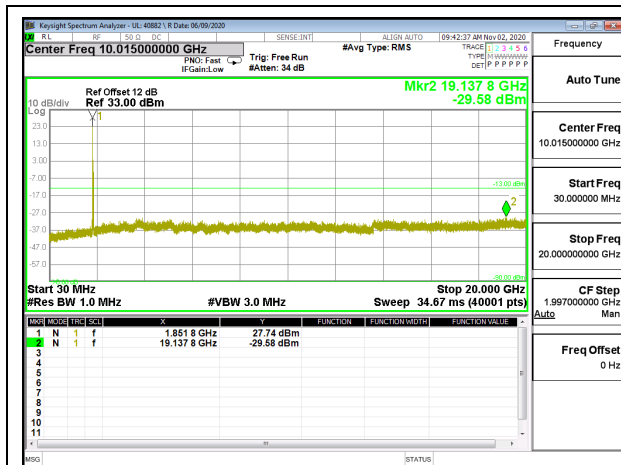

LTE B2 3MHz 16QAM High Channel RB1-0

LTE B2 5MHz QPSK Low Channel RB1-0

LTE B2 5MHz 16QAM Low Channel RB1-0

LTE B2 5MHz QPSK Middle Channel RB1-0

LTE B2 5MHz 16QAM Middle Channel RB1-0

LTE B2 5MHz QPSK High Channel RB1-0

LTE B2 5MHz 16QAM High Channel RB1-0

LTE B2 10MHz QPSK Low Channel RB1-0

LTE B2 10MHz 16QAM Low Channel RB1-0

LTE B2 10MHz QPSK Middle Channel RB1-0

LTE B2 10MHz 16QAM Middle Channel RB1-0

LTE B2 10MHz QPSK High Channel RB1-0

LTE B2 10MHz 16QAM High Channel RB1-0

LTE B2 15MHz QPSK Low Channel RB1-0

LTE B2 15MHz 16QAM Low Channel RB1-0

LTE B2 15MHz QPSK Middle Channel RB1-0

LTE B2 15MHz 16QAM Middle Channel RB1-0

LTE B2 15MHz QPSK High Channel RB1-0