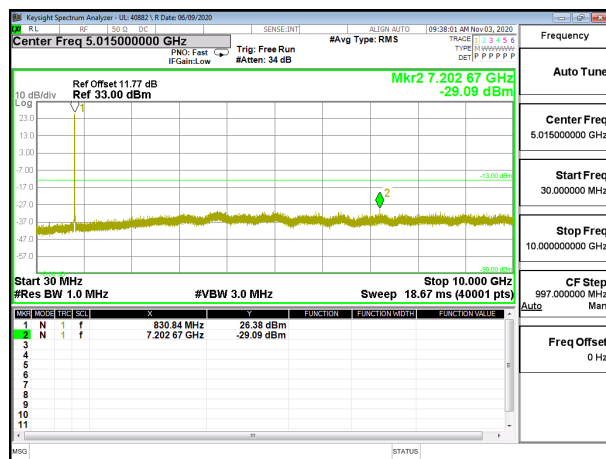

LTE B12 10MHz QPSK High Channel RB1-0

LTE B12 10MHz 16QAM High Channel RB1-0

8.3.4. LTE BAND 26

LTE B26 1.4MHz QPSK Low Channel RB1-0

LTE B26 1.4MHz 16QAM Low Channel RB1-0

LTE B26 1.4MHz QPSK Middle Channel RB1-0

LTE B26 1.4MHz 16QAM Middle Channel RB1-0

LTE B26 1.4MHz QPSK High Channel RB1-0

LTE B26 1.4MHz 16QAM High Channel RB1-0

LTE B26 3MHz QPSK Low Channel RB1-0

LTE B26 3MHz 16QAM Low Channel RB1-0

LTE B26 3MHz QPSK Middle Channel RB1-0

LTE B26 3MHz 16QAM Middle Channel RB1-0

LTE B26 3MHz QPSK High Channel RB1-0

LTE B26 3MHz 16QAM High Channel RB1-0

LTE B26 5MHz QPSK Low Channel RB1-0

LTE B26 5MHz 16QAM Low Channel RB1-0

LTE B26 5MHz QPSK Middle Channel RB1-0