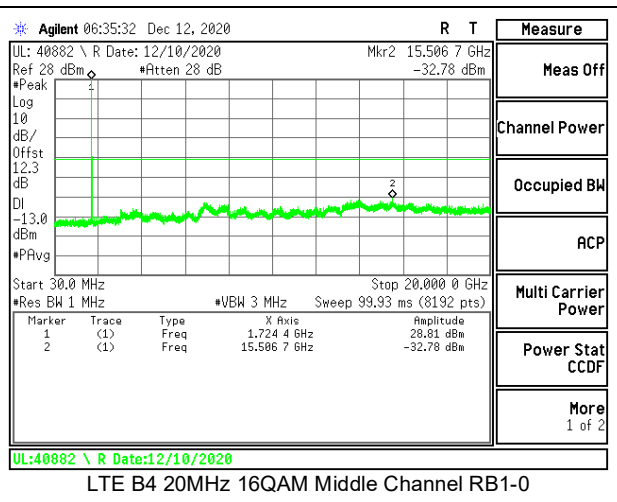

LTE B2 15MHz 16QAM High Channel RB1-0

LTE B2 20MHz QPSK Low Channel RB1-0

LTE B2 20MHz 16QAM Low Channel RB1-0

LTE B2 20MHz QPSK Middle Channel RB1-0

LTE B2 20MHz 16QAM Middle Channel RB1-0

LTE B2 20MHz QPSK High Channel RB1-0

LTE B2 20MHz 16QAM High Channel RB1-0

8.3.2. LTE BAND 4

LTE B4 15MHz QPSK High Channel RB1-0

LTE B4 15MHz 16QAM High Channel RB1-0

LTE B4 20MHz QPSK Low Channel RB1-0

LTE B4 20MHz 16QAM Low Channel RB1-0

LTE B4 20MHz QPSK Middle Channel RB1-0

LTE B4 20MHz 16QAM Middle Channel RB1-0

8.3.3. LTE BAND 12

LTE B12 1.4MHz QPSK Low Channel RB1-0

LTE B12 1.4MHz 16QAM Low Channel RB1-0

LTE B12 1.4MHz QPSK Middle Channel RB1-0

LTE B12 1.4MHz 16QAM Middle Channel RB1-0