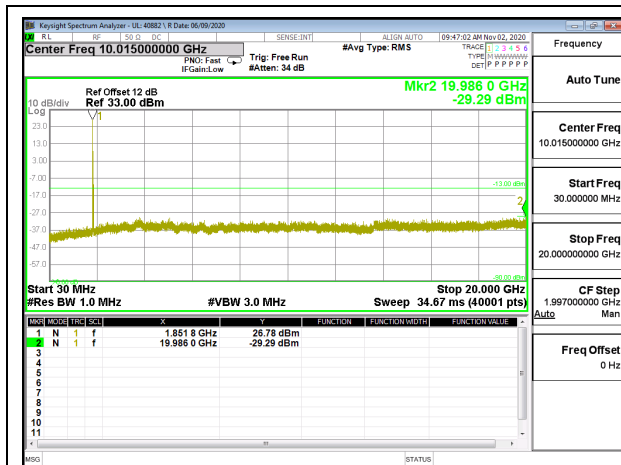

LTE B2 5MHz 16QAM High Channel RB1-0

LTE B2 10MHz QPSK Low Channel RB1-0

LTE B2 10MHz 16QAM Low Channel RB1-0

LTE B2 10MHz QPSK Middle Channel RB1-0

LTE B2 10MHz 16QAM Middle Channel RB1-0

LTE B2 10MHz QPSK High Channel RB1-0

LTE B2 10MHz 16QAM High Channel RB1-0

LTE B2 15MHz QPSK Low Channel RB1-0

LTE B2 15MHz 16QAM Low Channel RB1-0

LTE B2 15MHz QPSK Middle Channel RB1-0

LTE B2 15MHz 16QAM Middle Channel RB1-0

LTE B2 15MHz QPSK High Channel RB1-0

LTE B2 15MHz 16QAM High Channel RB1-0

LTE B2 20MHz QPSK Low Channel RB1-0

LTE B2 20MHz 16QAM Low Channel RB1-0

LTE B2 20MHz QPSK Middle Channel RB1-0

LTE B2 20MHz 16QAM Middle Channel RB1-0

LTE B2 20MHz QPSK High Channel RB1-0