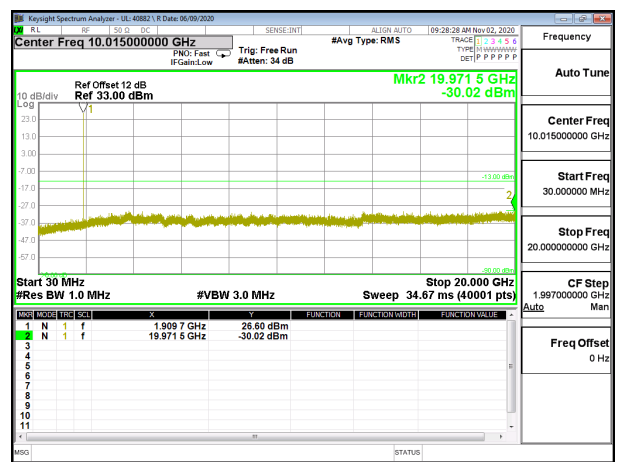

8.3.1. LTE BAND 2

LTE B2 1.4MHz QPSK Low Channel RB1-0

LTE B2 1.4MHz 16QAM Low Channel RB1-0

LTE B2 1.4MHz QPSK Middle Channel RB1-0

LTE B2 1.4MHz 16QAM Middle Channel RB1-0

LTE B2 1.4MHz QPSK High Channel RB1-0

LTE B2 1.4MHz 16QAM High Channel RB1-0

LTE B2 3MHz QPSK Low Channel RB1-0

LTE B2 3MHz 16QAM Low Channel RB1-0

LTE B2 3MHz QPSK Middle Channel RB1-0

LTE B2 3MHz 16QAM Middle Channel RB1-0

LTE B2 3MHz QPSK High Channel RB1-0

LTE B2 3MHz 16QAM High Channel RB1-0

LTE B2 5MHz QPSK Low Channel RB1-0

LTE B2 5MHz 16QAM Low Channel RB1-0

LTE B2 5MHz QPSK Middle Channel RB1-0

LTE B2 5MHz 16QAM Middle Channel RB1-0

LTE B2 5MHz QPSK High Channel RB1-0