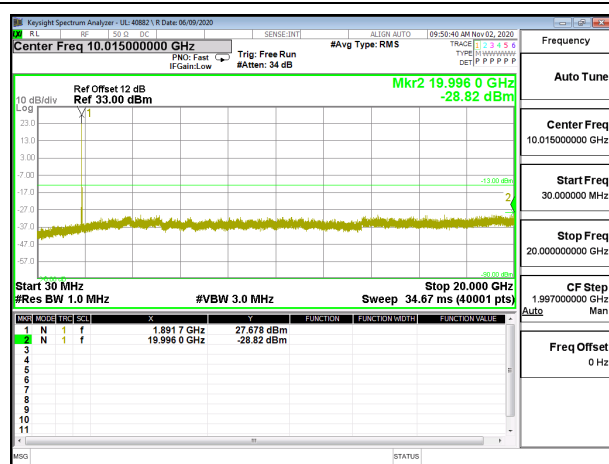

LTE B2 10MHz 16QAM High Channel RB1-0

LTE B2 15MHz QPSK Low Channel RB1-0

LTE B2 15MHz 16QAM Low Channel RB1-0

LTE B2 15MHz QPSK Middle Channel RB1-0

LTE B2 15MHz 16QAM Middle Channel RB1-0

LTE B2 15MHz QPSK High Channel RB1-0

LTE B2 15MHz 16QAM High Channel RB1-0

LTE B2 20MHz QPSK Low Channel RB1-0

LTE B2 20MHz 16QAM Low Channel RB1-0

LTE B2 20MHz QPSK Middle Channel RB1-0

LTE B2 20MHz 16QAM Middle Channel RB1-0

LTE B2 20MHz QPSK High Channel RB1-0

LTE B2 20MHz 16QAM High Channel RB1-0

8.3.2. LTE BAND 4

LTE B4 15MHz QPSK High Channel RB1-0

LTE B4 15MHz 16QAM High Channel RB1-0

LTE B4 20MHz QPSK Low Channel RB1-0

LTE B4 20MHz 16QAM Low Channel RB1-0

LTE B4 20MHz QPSK Middle Channel RB1-0