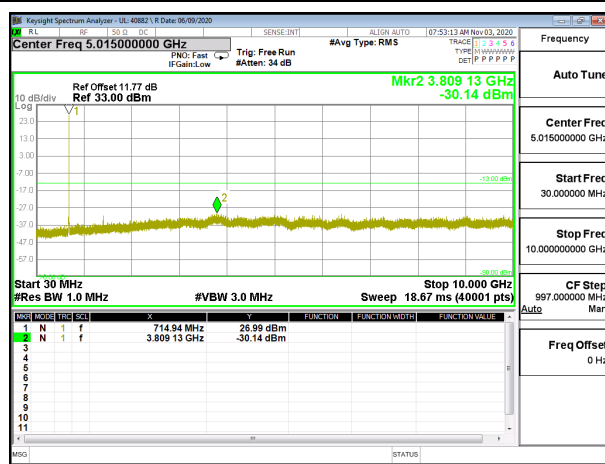

LTE B2 20MHz 16QAM High Channel RB1-0

8.3.2. LTE BAND 4

LTE B4 15MHz QPSK High Channel RB1-0

LTE B4 15MHz 16QAM High Channel RB1-0

LTE B4 20MHz QPSK Low Channel RB1-0

LTE B4 20MHz 16QAM Low Channel RB1-0

LTE B4 20MHz QPSK Middle Channel RB1-0

LTE B4 20MHz 16QAM Middle Channel RB1-0

8.3.3. LTE BAND 12

LTE B12 1.4MHz QPSK Low Channel RB1-0

LTE B12 1.4MHz 16QAM Low Channel RB1-0

LTE B12 1.4MHz QPSK Middle Channel RB1-0

LTE B12 1.4MHz 16QAM Middle Channel RB1-0

LTE B12 1.4MHz QPSK High Channel RB1-0

LTE B12 1.4MHz 16QAM High Channel RB1-0

LTE B12 3MHz QPSK Low Channel RB1-0

LTE B12 3MHz 16QAM Low Channel RB1-0

LTE B12 3MHz QPSK Middle Channel RB1-0

LTE B12 3MHz 16QAM Middle Channel RB1-0