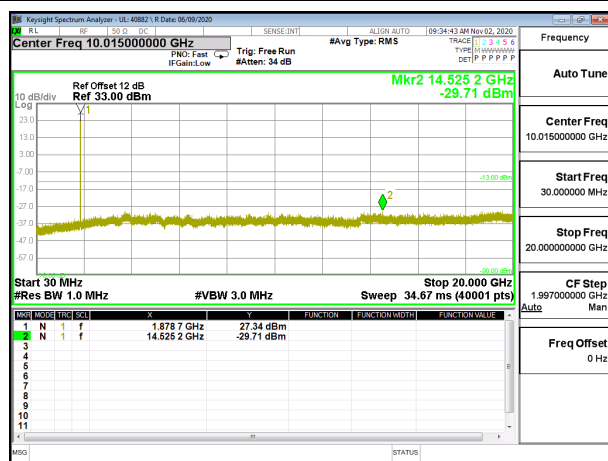

8.3.1. LTE BAND 2

LTE B2 1.4MHz QPSK Low Channel RB1-0

LTE B2 1.4MHz 16QAM Low Channel RB1-0

LTE B2 1.4MHz QPSK Middle Channel RB1-0

LTE B2 1.4MHz 16QAM Middle Channel RB1-0

LTE B2 1.4MHz QPSK High Channel RB1-0

LTE B2 1.4MHz 16QAM High Channel RB1-0

LTE B2 3MHz QPSK Low Channel RB1-0

LTE B2 3MHz 16QAM Low Channel RB1-0

LTE B2 3MHz QPSK Middle Channel RB1-0

LTE B2 3MHz 16QAM Middle Channel RB1-0

LTE B2 3MHz QPSK High Channel RB1-0

LTE B2 3MHz 16QAM High Channel RB1-0

LTE B2 5MHz QPSK Low Channel RB1-0

LTE B2 5MHz 16QAM Low Channel RB1-0

LTE B2 5MHz QPSK Middle Channel RB1-0

LTE B2 5MHz 16QAM Middle Channel RB1-0

LTE B2 5MHz QPSK High Channel RB1-0

LTE B2 5MHz 16QAM High Channel RB1-0

LTE B2 10MHz QPSK Low Channel RB1-0

LTE B2 10MHz 16QAM Low Channel RB1-0

LTE B2 10MHz QPSK Middle Channel RB1-0

LTE B2 10MHz 16QAM Middle Channel RB1-0

LTE B2 10MHz QPSK High Channel RB1-0