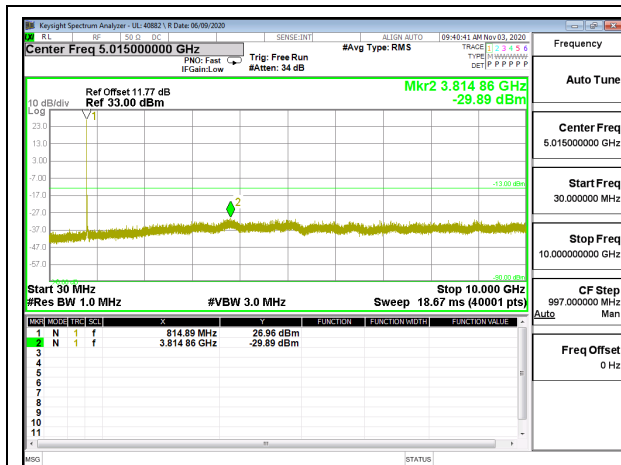

LTE B12 10MHz QPSK High Channel RB1-0

LTE B12 10MHz 16QAM High Channel RB1-0

8.3.4. LTE BAND 26

LTE B26 1.4MHz QPSK Low Channel RB1-0

LTE B26 1.4MHz 16QAM Low Channel RB1-0

LTE B26 1.4MHz QPSK Middle Channel RB1-0

LTE B26 1.4MHz 16QAM Middle Channel RB1-0

LTE B26 1.4MHz QPSK High Channel RB1-0

LTE B26 1.4MHz 16QAM High Channel RB1-0

LTE B26 3MHz QPSK Low Channel RB1-0

LTE B26 3MHz 16QAM Low Channel RB1-0

LTE B26 3MHz QPSK Middle Channel RB1-0

LTE B26 3MHz 16QAM Middle Channel RB1-0

LTE B26 3MHz QPSK High Channel RB1-0

LTE B26 3MHz 16QAM High Channel RB1-0

LTE B26 5MHz QPSK Low Channel RB1-0

LTE B26 5MHz 16QAM Low Channel RB1-0

LTE B26 5MHz QPSK Middle Channel RB1-0