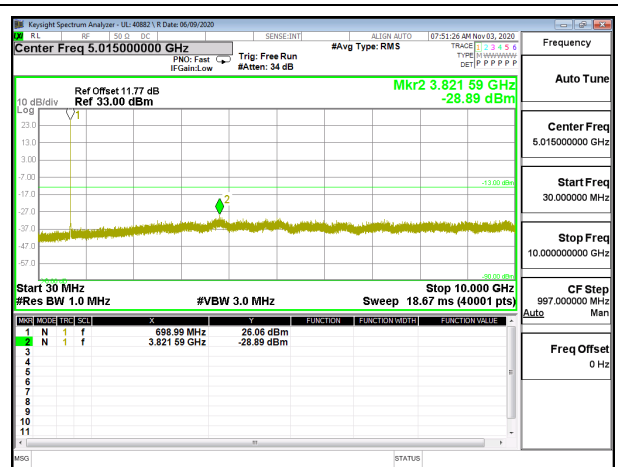

LTE B2 15MHz 16QAM High Channel RB1-0

LTE B2 20MHz QPSK Low Channel RB1-0

LTE B2 20MHz 16QAM Low Channel RB1-0

LTE B2 20MHz QPSK Middle Channel RB1-0

LTE B2 20MHz 16QAM Middle Channel RB1-0

LTE B2 20MHz QPSK High Channel RB1-0

LTE B2 20MHz 16QAM High Channel RB1-0

8.3.2. LTE BAND 4

LTE B4 15MHz QPSK High Channel RB1-0

LTE B4 15MHz 16QAM High Channel RB1-0

LTE B4 20MHz QPSK Low Channel RB1-0

LTE B4 20MHz 16QAM Low Channel RB1-0

LTE B4 20MHz QPSK Middle Channel RB1-0

LTE B4 20MHz 16QAM Middle Channel RB1-0

8.3.3. LTE BAND 12

LTE B12 1.4MHz QPSK Low Channel RB1-0

LTE B12 1.4MHz 16QAM Low Channel RB1-0

LTE B12 1.4MHz QPSK Middle Channel RB1-0

LTE B12 1.4MHz 16QAM Middle Channel RB1-0