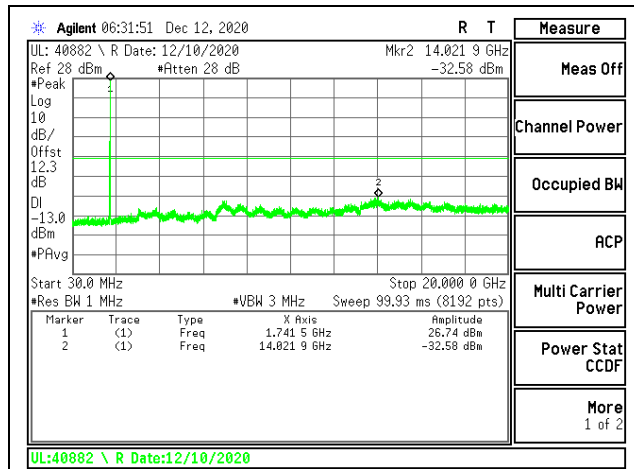

LTE B2 15MHz 16QAM High Channel RB1-0

LTE B2 20MHz QPSK Low Channel RB1-0

LTE B2 20MHz 16QAM Low Channel RB1-0

LTE B2 20MHz QPSK Middle Channel RB1-0

LTE B2 20MHz 16QAM Middle Channel RB1-0

LTE B2 20MHz QPSK High Channel RB1-0

LTE B2 20MHz 16QAM High Channel RB1-0

8.3.2. LTE BAND 4

LTE B4 15MHz QPSK High Channel RB1-0

LTE B4 15MHz 16QAM High Channel RB1-0

LTE B4 20MHz QPSK Low Channel RB1-0

LTE B4 20MHz 16QAM Low Channel RB1-0

LTE B4 20MHz QPSK Middle Channel RB1-0

LTE B4 20MHz 16QAM Middle Channel RB1-0

8.3.3. LTE BAND 12

LTE B12 1.4MHz QPSK Low Channel RB1-0

LTE B12 1.4MHz 16QAM Low Channel RB1-0

LTE B12 1.4MHz QPSK Middle Channel RB1-0

LTE B12 1.4MHz 16QAM Middle Channel RB1-0

LTE B12 1.4MHz QPSK High Channel RB1-0

LTE B12 1.4MHz 16QAM High Channel RB1-0

LTE B12 3MHz QPSK Low Channel RB1-0

LTE B12 3MHz 16QAM Low Channel RB1-0

LTE B12 3MHz QPSK Middle Channel RB1-0

LTE B12 3MHz 16QAM Middle Channel RB1-0