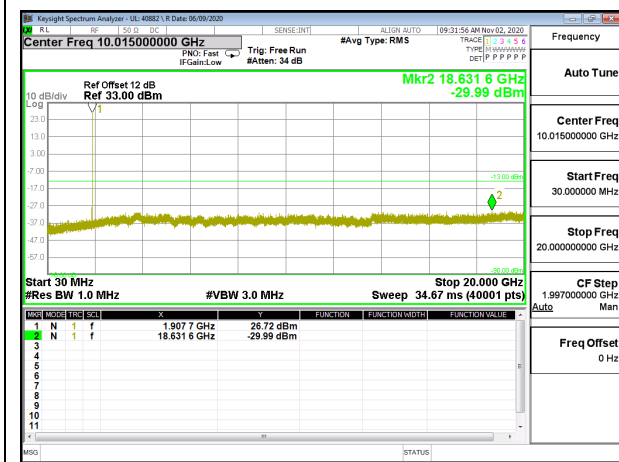

8.3.1. LTE BAND 2

LTE B2 1.4MHz QPSK Low Channel RB1-0

LTE B2 1.4MHz 16QAM Low Channel RB1-0

LTE B2 1.4MHz QPSK Middle Channel RB1-0

LTE B2 1.4MHz 16QAM Middle Channel RB1-0

LTE B2 1.4MHz QPSK High Channel RB1-0

LTE B2 1.4MHz 16QAM High Channel RB1-0

LTE B2 3MHz QPSK Low Channel RB1-0

LTE B2 3MHz 16QAM Low Channel RB1-0

LTE B2 3MHz QPSK Middle Channel RB1-0

LTE B2 3MHz 16QAM Middle Channel RB1-0

LTE B2 3MHz QPSK High Channel RB1-0

LTE B2 3MHz 16QAM High Channel RB1-0

LTE B2 5MHz QPSK Low Channel RB1-0

LTE B2 5MHz 16QAM Low Channel RB1-0

LTE B2 5MHz QPSK Middle Channel RB1-0

LTE B2 5MHz 16QAM Middle Channel RB1-0

LTE B2 5MHz QPSK High Channel RB1-0

LTE B2 5MHz 16QAM High Channel RB1-0

LTE B2 10MHz QPSK Low Channel RB1-0

LTE B2 10MHz 16QAM Low Channel RB1-0

LTE B2 10MHz QPSK Middle Channel RB1-0

LTE B2 10MHz 16QAM Middle Channel RB1-0

LTE B2 10MHz QPSK High Channel RB1-0