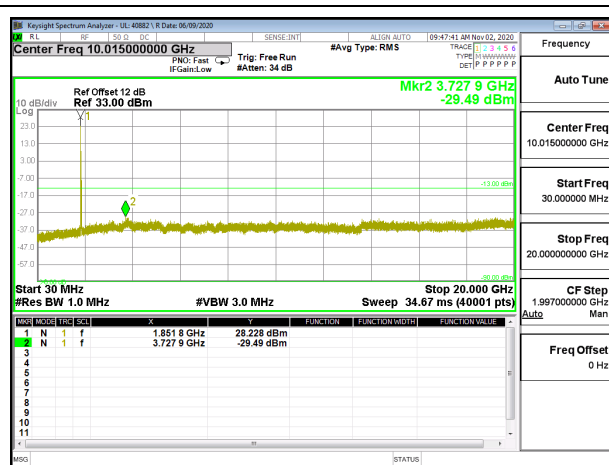

LTE B2 5MHz 16QAM High Channel RB1-0

LTE B2 10MHz QPSK Low Channel RB1-0

LTE B2 10MHz 16QAM Low Channel RB1-0

LTE B2 10MHz QPSK Middle Channel RB1-0

LTE B2 10MHz 16QAM Middle Channel RB1-0

LTE B2 10MHz QPSK High Channel RB1-0

LTE B2 10MHz 16QAM High Channel RB1-0

LTE B2 15MHz QPSK Low Channel RB1-0

LTE B2 15MHz 16QAM Low Channel RB1-0

LTE B2 15MHz QPSK Middle Channel RB1-0

LTE B2 15MHz 16QAM Middle Channel RB1-0

LTE B2 15MHz QPSK High Channel RB1-0

LTE B2 15MHz 16QAM High Channel RB1-0

LTE B2 20MHz QPSK Low Channel RB1-0

LTE B2 20MHz 16QAM Low Channel RB1-0

LTE B2 20MHz QPSK Middle Channel RB1-0

LTE B2 20MHz 16QAM Middle Channel RB1-0

LTE B2 20MHz QPSK High Channel RB1-0