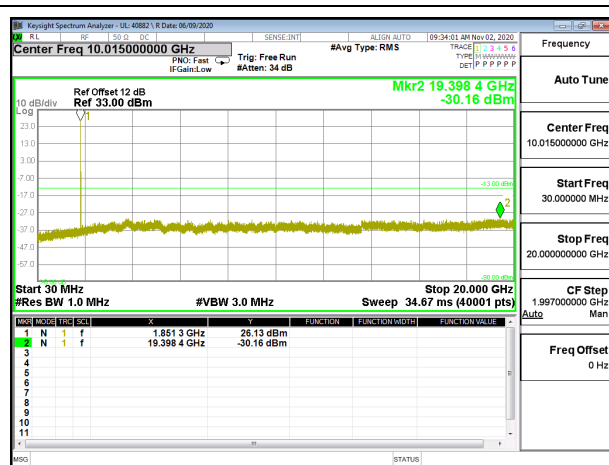

8.3.1. LTE BAND 2

LTE B2 1.4MHz QPSK Low Channel RB1-0

LTE B2 1.4MHz 16QAM Low Channel RB1-0

LTE B2 1.4MHz QPSK Middle Channel RB1-0

LTE B2 1.4MHz 16QAM Middle Channel RB1-0

LTE B2 1.4MHz QPSK High Channel RB1-0

LTE B2 1.4MHz 16QAM High Channel RB1-0

LTE B2 3MHz QPSK Low Channel RB1-0

LTE B2 3MHz 16QAM Low Channel RB1-0

LTE B2 3MHz QPSK Middle Channel RB1-0

LTE B2 3MHz 16QAM Middle Channel RB1-0

LTE B2 3MHz QPSK High Channel RB1-0

LTE B2 3MHz 16QAM High Channel RB1-0

LTE B2 5MHz QPSK Low Channel RB1-0

LTE B2 5MHz 16QAM Low Channel RB1-0

LTE B2 5MHz QPSK Middle Channel RB1-0

LTE B2 5MHz 16QAM Middle Channel RB1-0

LTE B2 5MHz QPSK High Channel RB1-0

LTE B2 5MHz 16QAM High Channel RB1-0

LTE B2 10MHz QPSK Low Channel RB1-0

LTE B2 10MHz 16QAM Low Channel RB1-0

LTE B2 10MHz QPSK Middle Channel RB1-0

LTE B2 10MHz 16QAM Middle Channel RB1-0

LTE B2 10MHz QPSK High Channel RB1-0