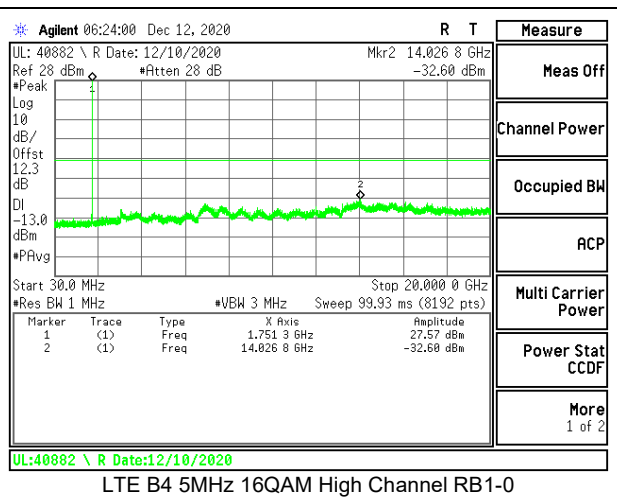

LTE B2 10MHz 16QAM High Channel RB1-0

LTE B2 15MHz QPSK Low Channel RB1-0

LTE B2 15MHz 16QAM Low Channel RB1-0

LTE B2 15MHz QPSK Middle Channel RB1-0

LTE B2 15MHz 16QAM Middle Channel RB1-0

LTE B2 15MHz QPSK High Channel RB1-0

LTE B2 15MHz 16QAM High Channel RB1-0

LTE B2 20MHz QPSK Low Channel RB1-0

LTE B2 20MHz 16QAM Low Channel RB1-0

LTE B2 20MHz QPSK Middle Channel RB1-0

LTE B2 20MHz 16QAM Middle Channel RB1-0

LTE B2 20MHz QPSK High Channel RB1-0

LTE B2 20MHz 16QAM High Channel RB1-0

8.3.2. LTE BAND 4

LTE B4 15MHz QPSK High Channel RB1-0

LTE B4 15MHz 16QAM High Channel RB1-0

LTE B4 20MHz QPSK Low Channel RB1-0

LTE B4 20MHz 16QAM Low Channel RB1-0

LTE B4 20MHz QPSK Middle Channel RB1-0