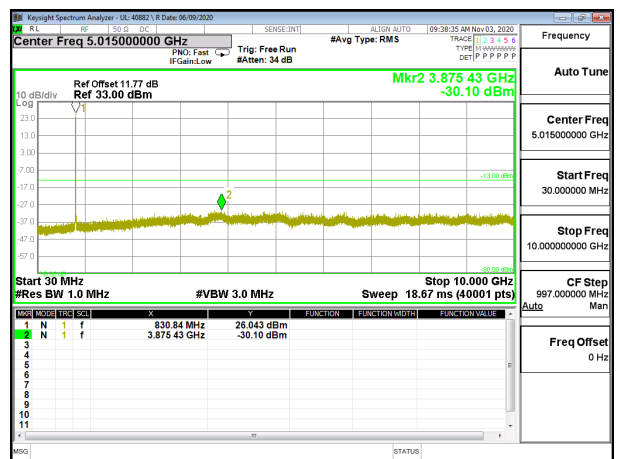

LTE B12 10MHz QPSK High Channel RB1-0

LTE B12 10MHz 16QAM High Channel RB1-0

8.3.4. LTE BAND 26

LTE B26 1.4MHz QPSK Low Channel RB1-0

LTE B26 1.4MHz 16QAM Low Channel RB1-0

LTE B26 1.4MHz QPSK Middle Channel RB1-0

LTE B26 1.4MHz 16QAM Middle Channel RB1-0

LTE B26 1.4MHz QPSK High Channel RB1-0

LTE B26 1.4MHz 16QAM High Channel RB1-0

LTE B26 3MHz QPSK Low Channel RB1-0

LTE B26 3MHz 16QAM Low Channel RB1-0

LTE B26 3MHz QPSK Middle Channel RB1-0

LTE B26 3MHz 16QAM Middle Channel RB1-0

LTE B26 3MHz QPSK High Channel RB1-0

LTE B26 3MHz 16QAM High Channel RB1-0

LTE B26 5MHz QPSK Low Channel RB1-0

LTE B26 5MHz 16QAM Low Channel RB1-0

LTE B26 5MHz QPSK Middle Channel RB1-0