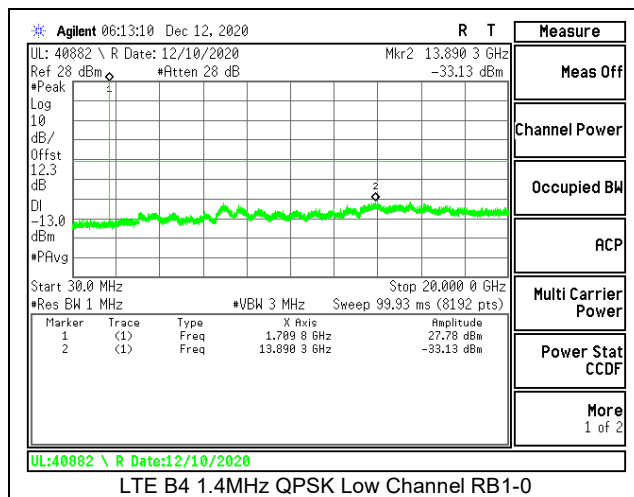

LTE B2 10MHz 16QAM High Channel RB1-0

LTE B2 15MHz QPSK Low Channel RB1-0

LTE B2 15MHz 16QAM Low Channel RB1-0

LTE B2 15MHz QPSK Middle Channel RB1-0

LTE B2 15MHz 16QAM Middle Channel RB1-0

LTE B2 15MHz QPSK High Channel RB1-0

LTE B2 15MHz 16QAM High Channel RB1-0

LTE B2 20MHz QPSK Low Channel RB1-0

LTE B2 20MHz 16QAM Low Channel RB1-0

LTE B2 20MHz QPSK Middle Channel RB1-0

LTE B2 20MHz 16QAM Middle Channel RB1-0

LTE B2 20MHz QPSK High Channel RB1-0

LTE B2 20MHz 16QAM High Channel RB1-0

8.3.2. LTE BAND 4

LTE B4 15MHz QPSK High Channel RB1-0

LTE B4 15MHz 16QAM High Channel RB1-0

LTE B4 20MHz QPSK Low Channel RB1-0

LTE B4 20MHz 16QAM Low Channel RB1-0

LTE B4 20MHz QPSK Middle Channel RB1-0