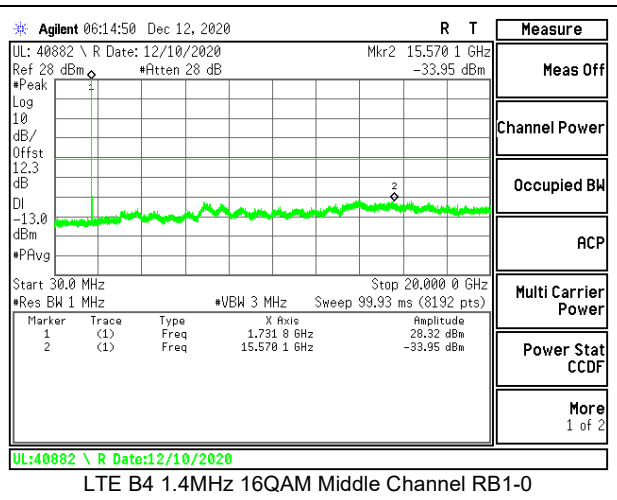

LTE B2 10MHz 16QAM High Channel RB1-0

LTE B2 15MHz QPSK Low Channel RB1-0

LTE B2 15MHz 16QAM Low Channel RB1-0

LTE B2 15MHz QPSK Middle Channel RB1-0

LTE B2 15MHz 16QAM Middle Channel RB1-0

LTE B2 15MHz QPSK High Channel RB1-0

LTE B2 15MHz 16QAM High Channel RB1-0

LTE B2 20MHz QPSK Low Channel RB1-0

LTE B2 20MHz 16QAM Low Channel RB1-0

LTE B2 20MHz QPSK Middle Channel RB1-0

LTE B2 20MHz 16QAM Middle Channel RB1-0

LTE B2 20MHz QPSK High Channel RB1-0

LTE B2 20MHz 16QAM High Channel RB1-0

8.3.2. LTE BAND 4

LTE B4 15MHz QPSK High Channel RB1-0

LTE B4 15MHz 16QAM High Channel RB1-0

LTE B4 20MHz QPSK Low Channel RB1-0

LTE B4 20MHz 16QAM Low Channel RB1-0

LTE B4 20MHz QPSK Middle Channel RB1-0