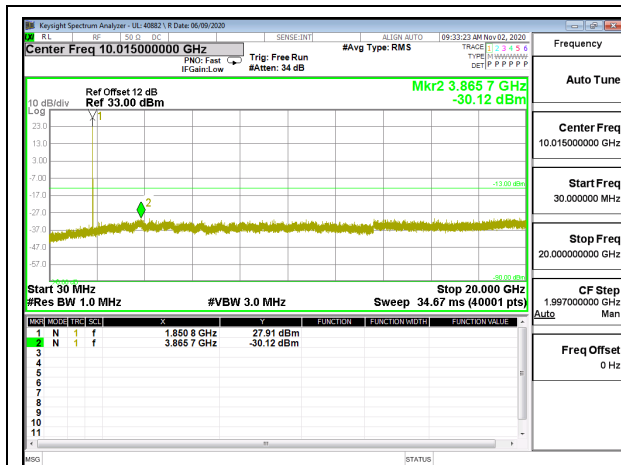

8.3.1. LTE BAND 2

LTE B2 1.4MHz QPSK Low Channel RB1-0

LTE B2 1.4MHz 16QAM Low Channel RB1-0

LTE B2 1.4MHz QPSK Middle Channel RB1-0

LTE B2 1.4MHz 16QAM Middle Channel RB1-0

LTE B2 1.4MHz QPSK High Channel RB1-0

LTE B2 1.4MHz 16QAM High Channel RB1-0

LTE B2 3MHz QPSK Low Channel RB1-0

LTE B2 3MHz 16QAM Low Channel RB1-0

LTE B2 3MHz QPSK Middle Channel RB1-0

LTE B2 3MHz 16QAM Middle Channel RB1-0

LTE B2 3MHz QPSK High Channel RB1-0

LTE B2 3MHz 16QAM High Channel RB1-0

LTE B2 5MHz QPSK Low Channel RB1-0

LTE B2 5MHz 16QAM Low Channel RB1-0

LTE B2 5MHz QPSK Middle Channel RB1-0

LTE B2 5MHz 16QAM Middle Channel RB1-0

LTE B2 5MHz QPSK High Channel RB1-0

LTE B2 5MHz 16QAM High Channel RB1-0

LTE B2 10MHz QPSK Low Channel RB1-0

LTE B2 10MHz 16QAM Low Channel RB1-0

LTE B2 10MHz QPSK Middle Channel RB1-0

LTE B2 10MHz 16QAM Middle Channel RB1-0

LTE B2 10MHz QPSK High Channel RB1-0