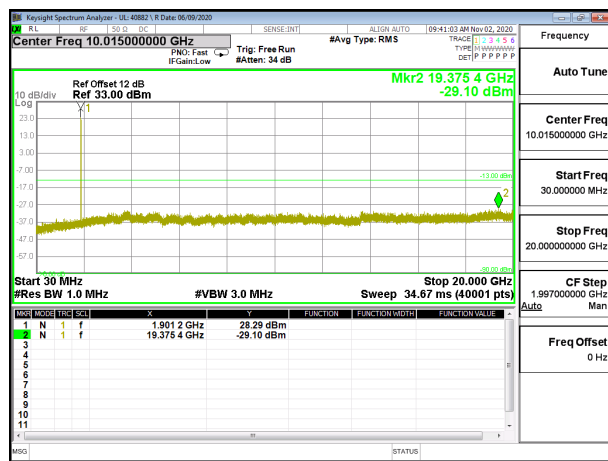

LTE B2 3MHz 16QAM High Channel RB1-0

LTE B2 5MHz QPSK Low Channel RB1-0

LTE B2 5MHz 16QAM Low Channel RB1-0

LTE B2 5MHz QPSK Middle Channel RB1-0

LTE B2 5MHz 16QAM Middle Channel RB1-0

LTE B2 5MHz QPSK High Channel RB1-0

LTE B2 5MHz 16QAM High Channel RB1-0

LTE B2 10MHz QPSK Low Channel RB1-0

LTE B2 10MHz 16QAM Low Channel RB1-0

LTE B2 10MHz QPSK Middle Channel RB1-0

LTE B2 10MHz 16QAM Middle Channel RB1-0

LTE B2 10MHz QPSK High Channel RB1-0

LTE B2 10MHz 16QAM High Channel RB1-0

LTE B2 15MHz QPSK Low Channel RB1-0

LTE B2 15MHz 16QAM Low Channel RB1-0

LTE B2 15MHz QPSK Middle Channel RB1-0

LTE B2 15MHz 16QAM Middle Channel RB1-0

LTE B2 15MHz QPSK High Channel RB1-0

LTE B2 15MHz 16QAM High Channel RB1-0

LTE B2 20MHz QPSK Low Channel RB1-0

LTE B2 20MHz 16QAM Low Channel RB1-0

LTE B2 20MHz QPSK Middle Channel RB1-0

LTE B2 20MHz 16QAM Middle Channel RB1-0

LTE B2 20MHz QPSK High Channel RB1-0