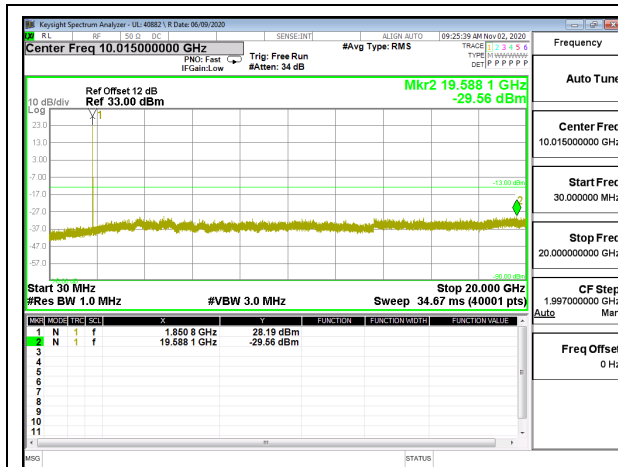

8.3.1. LTE BAND 2

LTE B2 1.4MHz QPSK Low Channel RB1-0

LTE B2 1.4MHz 16QAM Low Channel RB1-0

LTE B2 1.4MHz QPSK Middle Channel RB1-0

LTE B2 1.4MHz 16QAM Middle Channel RB1-0

LTE B2 1.4MHz QPSK High Channel RB1-0

LTE B2 1.4MHz 16QAM High Channel RB1-0

LTE B2 3MHz QPSK Low Channel RB1-0

LTE B2 3MHz 16QAM Low Channel RB1-0

LTE B2 3MHz QPSK Middle Channel RB1-0

LTE B2 3MHz 16QAM Middle Channel RB1-0

LTE B2 3MHz QPSK High Channel RB1-0

LTE B2 3MHz 16QAM High Channel RB1-0

LTE B2 5MHz QPSK Low Channel RB1-0

LTE B2 5MHz 16QAM Low Channel RB1-0

LTE B2 5MHz QPSK Middle Channel RB1-0

LTE B2 5MHz 16QAM Middle Channel RB1-0

LTE B2 5MHz QPSK High Channel RB1-0