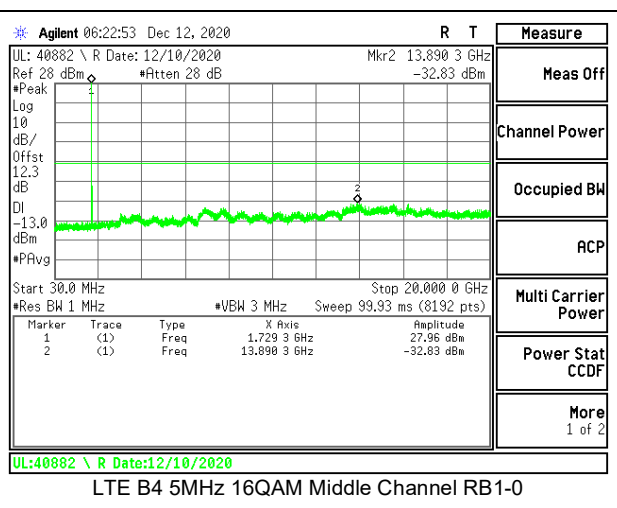

LTE B2 10MHz 16QAM High Channel RB1-0

LTE B2 15MHz QPSK Low Channel RB1-0

LTE B2 15MHz 16QAM Low Channel RB1-0

LTE B2 15MHz QPSK Middle Channel RB1-0

LTE B2 15MHz 16QAM Middle Channel RB1-0

LTE B2 15MHz QPSK High Channel RB1-0

LTE B2 15MHz 16QAM High Channel RB1-0

LTE B2 20MHz QPSK Low Channel RB1-0

LTE B2 20MHz 16QAM Low Channel RB1-0

LTE B2 20MHz QPSK Middle Channel RB1-0

LTE B2 20MHz 16QAM Middle Channel RB1-0

LTE B2 20MHz QPSK High Channel RB1-0

LTE B2 20MHz 16QAM High Channel RB1-0

8.3.2. LTE BAND 4

LTE B4 15MHz QPSK High Channel RB1-0

LTE B4 15MHz 16QAM High Channel RB1-0

LTE B4 20MHz QPSK Low Channel RB1-0

LTE B4 20MHz 16QAM Low Channel RB1-0

LTE B4 20MHz QPSK Middle Channel RB1-0