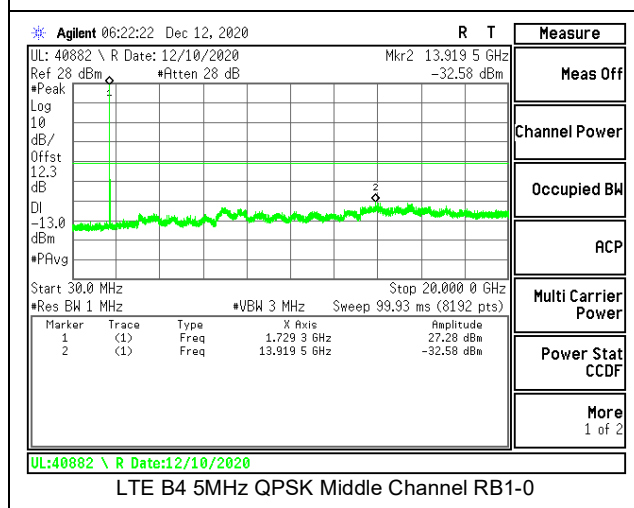

LTE B2 10MHz 16QAM High Channel RB1-0

LTE B2 15MHz QPSK Low Channel RB1-0

LTE B2 15MHz 16QAM Low Channel RB1-0

LTE B2 15MHz QPSK Middle Channel RB1-0

LTE B2 15MHz 16QAM Middle Channel RB1-0

LTE B2 15MHz QPSK High Channel RB1-0

LTE B2 15MHz 16QAM High Channel RB1-0

LTE B2 20MHz QPSK Low Channel RB1-0

LTE B2 20MHz 16QAM Low Channel RB1-0

LTE B2 20MHz QPSK Middle Channel RB1-0

LTE B2 20MHz 16QAM Middle Channel RB1-0

LTE B2 20MHz QPSK High Channel RB1-0

LTE B2 20MHz 16QAM High Channel RB1-0

8.3.2. LTE BAND 4

LTE B4 15MHz QPSK High Channel RB1-0

LTE B4 15MHz 16QAM High Channel RB1-0

LTE B4 20MHz QPSK Low Channel RB1-0

LTE B4 20MHz 16QAM Low Channel RB1-0

LTE B4 20MHz QPSK Middle Channel RB1-0