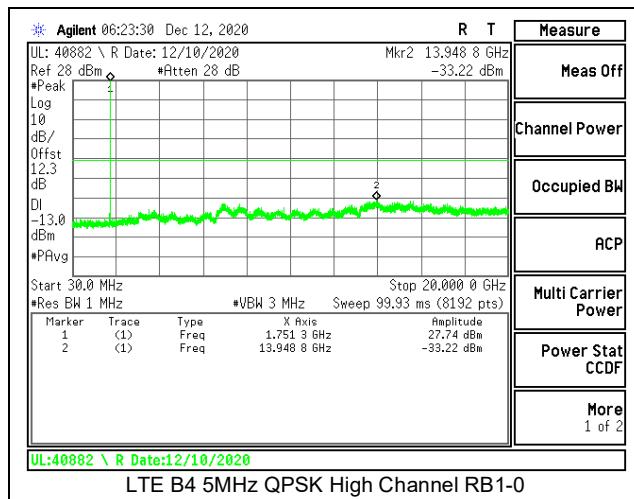

LTE B2 10MHz 16QAM High Channel RB1-0

LTE B2 15MHz QPSK Low Channel RB1-0

LTE B2 15MHz 16QAM Low Channel RB1-0

LTE B2 15MHz QPSK Middle Channel RB1-0

LTE B2 15MHz 16QAM Middle Channel RB1-0

LTE B2 15MHz QPSK High Channel RB1-0

LTE B2 15MHz 16QAM High Channel RB1-0

LTE B2 20MHz QPSK Low Channel RB1-0

LTE B2 20MHz 16QAM Low Channel RB1-0

LTE B2 20MHz QPSK Middle Channel RB1-0

LTE B2 20MHz 16QAM Middle Channel RB1-0

LTE B2 20MHz QPSK High Channel RB1-0

LTE B2 20MHz 16QAM High Channel RB1-0

8.3.2. LTE BAND 4

LTE B4 15MHz QPSK High Channel RB1-0

LTE B4 15MHz 16QAM High Channel RB1-0

LTE B4 20MHz QPSK Low Channel RB1-0

LTE B4 20MHz 16QAM Low Channel RB1-0

LTE B4 20MHz QPSK Middle Channel RB1-0