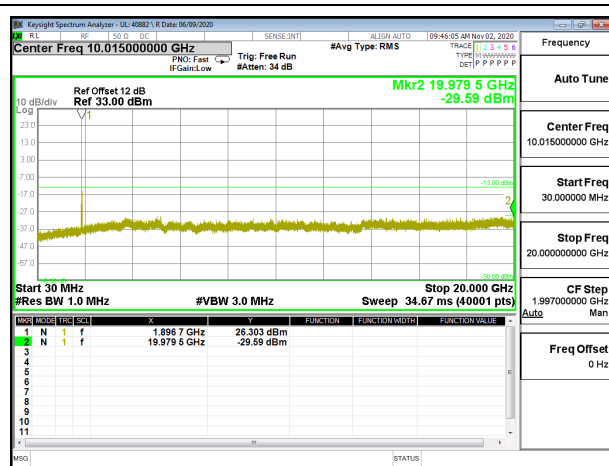

LTE B2 5MHz 16QAM High Channel RB1-0

LTE B2 10MHz QPSK Low Channel RB1-0

LTE B2 10MHz 16QAM Low Channel RB1-0

LTE B2 10MHz QPSK Middle Channel RB1-0

LTE B2 10MHz 16QAM Middle Channel RB1-0

LTE B2 10MHz QPSK High Channel RB1-0

LTE B2 10MHz 16QAM High Channel RB1-0

LTE B2 15MHz QPSK Low Channel RB1-0

LTE B2 15MHz 16QAM Low Channel RB1-0

LTE B2 15MHz QPSK Middle Channel RB1-0

LTE B2 15MHz 16QAM Middle Channel RB1-0

LTE B2 15MHz QPSK High Channel RB1-0

LTE B2 15MHz 16QAM High Channel RB1-0

LTE B2 20MHz QPSK Low Channel RB1-0

LTE B2 20MHz 16QAM Low Channel RB1-0

LTE B2 20MHz QPSK Middle Channel RB1-0

LTE B2 20MHz 16QAM Middle Channel RB1-0

LTE B2 20MHz QPSK High Channel RB1-0