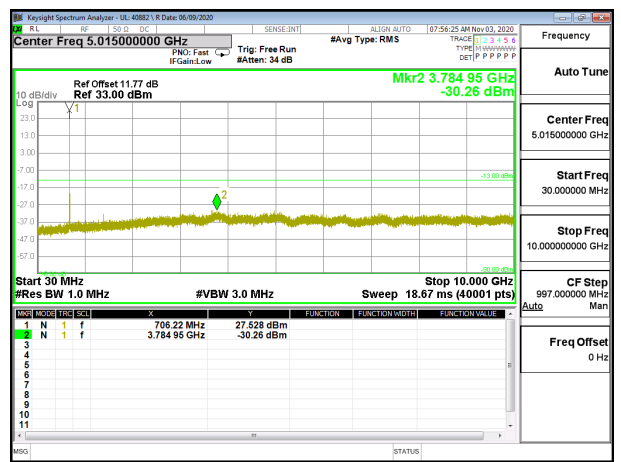

LTE B4 20MHz 16QAM Middle Channel RB1-0

8.3.3. LTE BAND 12

LTE B12 1.4MHz QPSK Low Channel RB1-0

LTE B12 1.4MHz 16QAM Low Channel RB1-0

LTE B12 1.4MHz QPSK Middle Channel RB1-0

LTE B12 1.4MHz 16QAM Middle Channel RB1-0

LTE B12 1.4MHz QPSK High Channel RB1-0

LTE B12 1.4MHz 16QAM High Channel RB1-0

LTE B12 3MHz QPSK Low Channel RB1-0

LTE B12 3MHz 16QAM Low Channel RB1-0

LTE B12 3MHz QPSK Middle Channel RB1-0

LTE B12 3MHz 16QAM Middle Channel RB1-0

LTE B12 3MHz QPSK High Channel RB1-0

LTE B12 3MHz 16QAM High Channel RB1-0

LTE B12 5MHz QPSK Low Channel RB1-0

LTE B12 5MHz 16QAM Low Channel RB1-0

LTE B12 5MHz QPSK Middle Channel RB1-0

LTE B12 5MHz 16QAM Middle Channel RB1-0