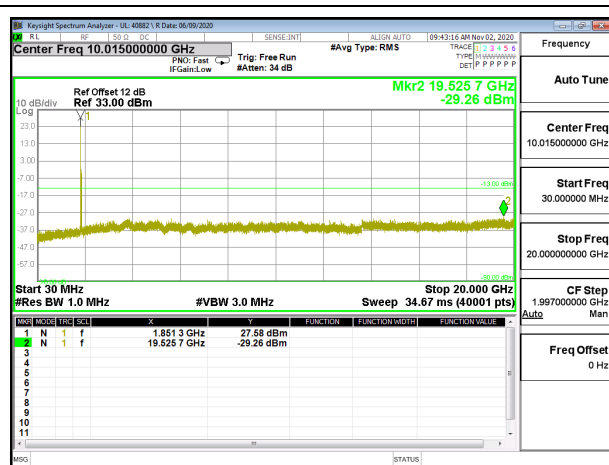

LTE B2 3MHz 16QAM High Channel RB1-0

LTE B2 5MHz QPSK Low Channel RB1-0

LTE B2 5MHz 16QAM Low Channel RB1-0

LTE B2 5MHz QPSK Middle Channel RB1-0

LTE B2 5MHz 16QAM Middle Channel RB1-0

LTE B2 5MHz QPSK High Channel RB1-0

LTE B2 5MHz 16QAM High Channel RB1-0

LTE B2 10MHz QPSK Low Channel RB1-0

LTE B2 10MHz 16QAM Low Channel RB1-0

LTE B2 10MHz QPSK Middle Channel RB1-0

LTE B2 10MHz 16QAM Middle Channel RB1-0

LTE B2 10MHz QPSK High Channel RB1-0

LTE B2 10MHz 16QAM High Channel RB1-0

LTE B2 15MHz QPSK Low Channel RB1-0

LTE B2 15MHz 16QAM Low Channel RB1-0

LTE B2 15MHz QPSK Middle Channel RB1-0

LTE B2 15MHz 16QAM Middle Channel RB1-0

LTE B2 15MHz QPSK High Channel RB1-0