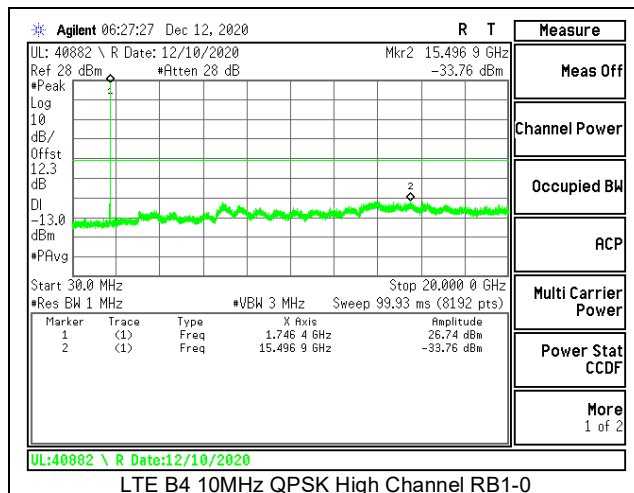

LTE B2 15MHz 16QAM High Channel RB1-0

LTE B2 20MHz QPSK Low Channel RB1-0

LTE B2 20MHz 16QAM Low Channel RB1-0

LTE B2 20MHz QPSK Middle Channel RB1-0

LTE B2 20MHz 16QAM Middle Channel RB1-0

LTE B2 20MHz QPSK High Channel RB1-0

LTE B2 20MHz 16QAM High Channel RB1-0

8.3.2. LTE BAND 4

LTE B4 15MHz QPSK High Channel RB1-0

LTE B4 15MHz 16QAM High Channel RB1-0

LTE B4 20MHz QPSK Low Channel RB1-0

LTE B4 20MHz 16QAM Low Channel RB1-0

LTE B4 20MHz QPSK Middle Channel RB1-0

LTE B4 20MHz 16QAM Middle Channel RB1-0

8.3.3. LTE BAND 12

LTE B12 1.4MHz QPSK Low Channel RB1-0

LTE B12 1.4MHz 16QAM Low Channel RB1-0

LTE B12 1.4MHz QPSK Middle Channel RB1-0

LTE B12 1.4MHz 16QAM Middle Channel RB1-0