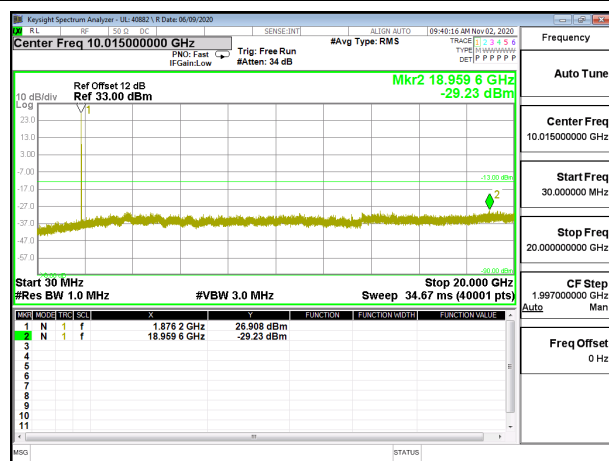

LTE B2 3MHz 16QAM High Channel RB1-0

LTE B2 5MHz QPSK Low Channel RB1-0

LTE B2 5MHz 16QAM Low Channel RB1-0

LTE B2 5MHz QPSK Middle Channel RB1-0

LTE B2 5MHz 16QAM Middle Channel RB1-0

LTE B2 5MHz QPSK High Channel RB1-0

LTE B2 5MHz 16QAM High Channel RB1-0

LTE B2 10MHz QPSK Low Channel RB1-0

LTE B2 10MHz 16QAM Low Channel RB1-0

LTE B2 10MHz QPSK Middle Channel RB1-0

LTE B2 10MHz 16QAM Middle Channel RB1-0

LTE B2 10MHz QPSK High Channel RB1-0

LTE B2 10MHz 16QAM High Channel RB1-0

LTE B2 15MHz QPSK Low Channel RB1-0

LTE B2 15MHz 16QAM Low Channel RB1-0

LTE B2 15MHz QPSK Middle Channel RB1-0

LTE B2 15MHz 16QAM Middle Channel RB1-0

LTE B2 15MHz QPSK High Channel RB1-0

LTE B2 15MHz 16QAM High Channel RB1-0

LTE B2 20MHz QPSK Low Channel RB1-0

LTE B2 20MHz 16QAM Low Channel RB1-0

LTE B2 20MHz QPSK Middle Channel RB1-0

LTE B2 20MHz 16QAM Middle Channel RB1-0

LTE B2 20MHz QPSK High Channel RB1-0