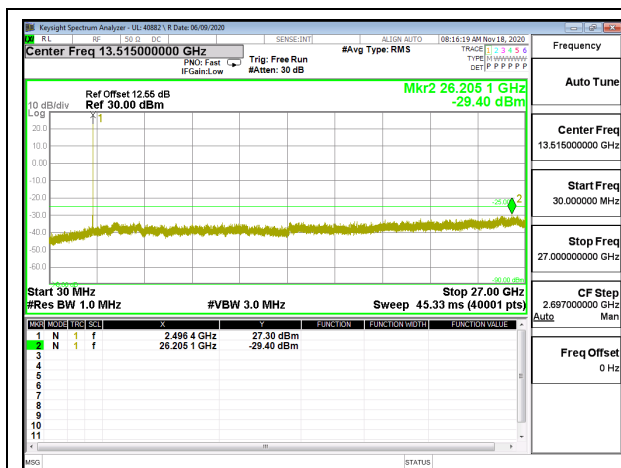

LTE B41 10MHz QPSK Low Channel RB1-0