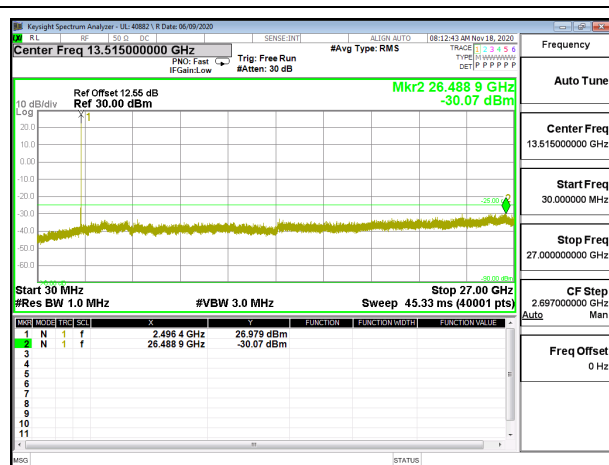

LTE B41 5MHz 16QAM Low Channel RB1-0