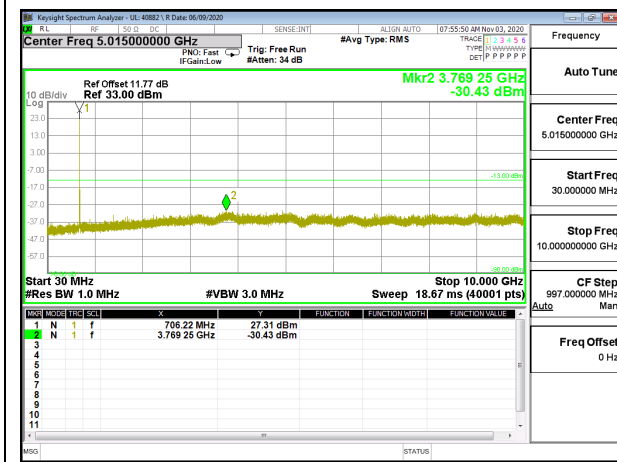

LTE B4 15MHz QPSK High Channel RB1-0

LTE B4 15MHz 16QAM High Channel RB1-0

LTE B4 20MHz QPSK Low Channel RB1-0

LTE B4 20MHz 16QAM Low Channel RB1-0

LTE B4 20MHz QPSK Middle Channel RB1-0

LTE B4 20MHz 16QAM Middle Channel RB1-0

8.3.3. LTE BAND 12

LTE B12 1.4MHz QPSK Low Channel RB1-0

LTE B12 1.4MHz 16QAM Low Channel RB1-0

LTE B12 1.4MHz QPSK Middle Channel RB1-0

LTE B12 1.4MHz 16QAM Middle Channel RB1-0

LTE B12 1.4MHz QPSK High Channel RB1-0

LTE B12 1.4MHz 16QAM High Channel RB1-0

LTE B12 3MHz QPSK Low Channel RB1-0

LTE B12 3MHz 16QAM Low Channel RB1-0

LTE B12 3MHz QPSK Middle Channel RB1-0

LTE B12 3MHz 16QAM Middle Channel RB1-0

LTE B12 3MHz QPSK High Channel RB1-0