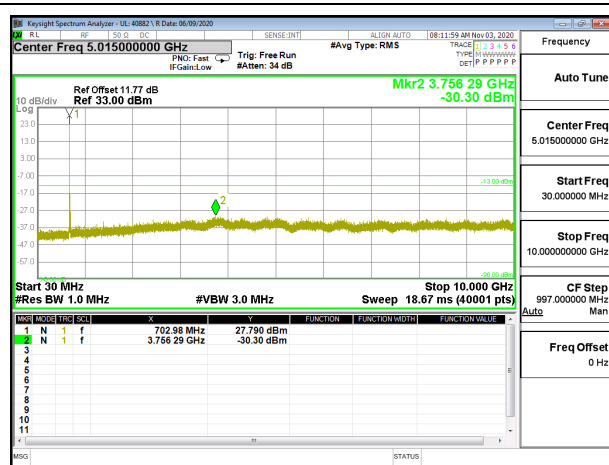

LTE B12 3MHz 16QAM High Channel RB1-0

LTE B12 5MHz QPSK Low Channel RB1-0

LTE B12 5MHz 16QAM Low Channel RB1-0

LTE B12 5MHz QPSK Middle Channel RB1-0

LTE B12 5MHz 16QAM Middle Channel RB1-0

LTE B12 5MHz QPSK High Channel RB1-0

LTE B12 5MHz 16QAM High Channel RB1-0

LTE B12 10MHz QPSK Low Channel RB1-0

LTE B12 10MHz 16QAM Low Channel RB1-0

LTE B12 10MHz QPSK Middle Channel RB1-0

LTE B12 10MHz 16QAM Middle Channel RB1-0

LTE B12 10MHz QPSK High Channel RB1-0

LTE B12 10MHz 16QAM High Channel RB1-0

8.3.4. LTE BAND 26

LTE B26 1.4MHz QPSK Low Channel RB1-0

LTE B26 1.4MHz 16QAM Low Channel RB1-0

LTE B26 1.4MHz QPSK Middle Channel RB1-0

LTE B26 1.4MHz 16QAM Middle Channel RB1-0