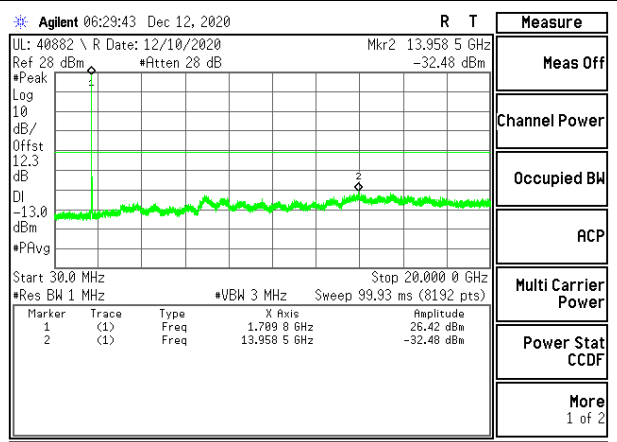

LTE B2 20MHz QPSK Low Channel RB1-0

LTE B2 20MHz 16QAM Low Channel RB1-0

LTE B2 20MHz QPSK Middle Channel RB1-0

LTE B2 20MHz 16QAM Middle Channel RB1-0

LTE B2 20MHz QPSK High Channel RB1-0

LTE B2 20MHz 16QAM High Channel RB1-0

8.3.2. LTE BAND 4

LTE B4 10MHz QPSK High Channel RB1-0

LTE B4 10MHz 16QAM High Channel RB1-0

LTE B4 15MHz QPSK Low Channel RB1-0

LTE B4 15MHz 16QAM Low Channel RB1-0

LTE B4 15MHz QPSK Middle Channel RB1-0

LTE B4 15MHz 16QAM Middle Channel RB1-0

LTE B4 15MHz QPSK High Channel RB1-0

LTE B4 15MHz 16QAM High Channel RB1-0

LTE B4 20MHz QPSK Low Channel RB1-0

LTE B4 20MHz 16QAM Low Channel RB1-0

LTE B4 20MHz QPSK Middle Channel RB1-0

LTE B4 20MHz 16QAM Middle Channel RB1-0

8.3.3. LTE BAND 12

LTE B12 1.4MHz QPSK Low Channel RB1-0

LTE B12 1.4MHz 16QAM Low Channel RB1-0

LTE B12 1.4MHz QPSK Middle Channel RB1-0

LTE B12 1.4MHz 16QAM Middle Channel RB1-0

LTE B12 1.4MHz QPSK High Channel RB1-0