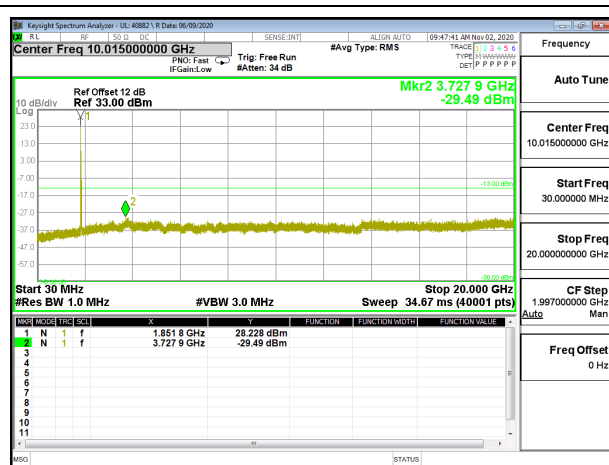

LTE B2 15MHz QPSK Low Channel RB1-0

LTE B2 15MHz 16QAM Low Channel RB1-0

LTE B2 15MHz QPSK Middle Channel RB1-0

LTE B2 15MHz 16QAM Middle Channel RB1-0

LTE B2 15MHz QPSK High Channel RB1-0

LTE B2 15MHz 16QAM High Channel RB1-0

LTE B2 20MHz QPSK Low Channel RB1-0

LTE B2 20MHz 16QAM Low Channel RB1-0

LTE B2 20MHz QPSK Middle Channel RB1-0

LTE B2 20MHz 16QAM Middle Channel RB1-0

LTE B2 20MHz QPSK High Channel RB1-0

LTE B2 20MHz 16QAM High Channel RB1-0