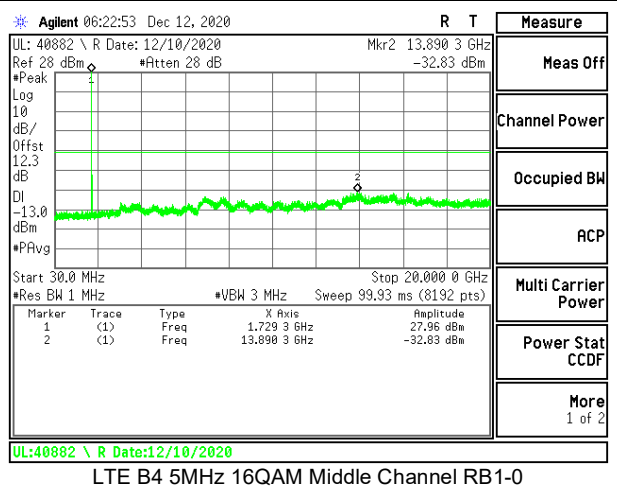

LTE B2 15MHz QPSK Low Channel RB1-0

LTE B2 15MHz 16QAM Low Channel RB1-0

LTE B2 15MHz QPSK Middle Channel RB1-0

LTE B2 15MHz 16QAM Middle Channel RB1-0

LTE B2 15MHz QPSK High Channel RB1-0

LTE B2 15MHz 16QAM High Channel RB1-0

LTE B2 20MHz QPSK Low Channel RB1-0

LTE B2 20MHz 16QAM Low Channel RB1-0

LTE B2 20MHz QPSK Middle Channel RB1-0

LTE B2 20MHz 16QAM Middle Channel RB1-0

LTE B2 20MHz QPSK High Channel RB1-0

LTE B2 20MHz 16QAM High Channel RB1-0

8.3.2. LTE BAND 4

LTE B4 10MHz QPSK High Channel RB1-0

LTE B4 10MHz 16QAM High Channel RB1-0

LTE B4 15MHz QPSK Low Channel RB1-0

LTE B4 15MHz 16QAM Low Channel RB1-0

LTE B4 15MHz QPSK Middle Channel RB1-0

LTE B4 15MHz 16QAM Middle Channel RB1-0

LTE B4 15MHz QPSK High Channel RB1-0

LTE B4 15MHz 16QAM High Channel RB1-0

LTE B4 20MHz QPSK Low Channel RB1-0

LTE B4 20MHz 16QAM Low Channel RB1-0

LTE B4 20MHz QPSK Middle Channel RB1-0

LTE B4 20MHz 16QAM Middle Channel RB1-0