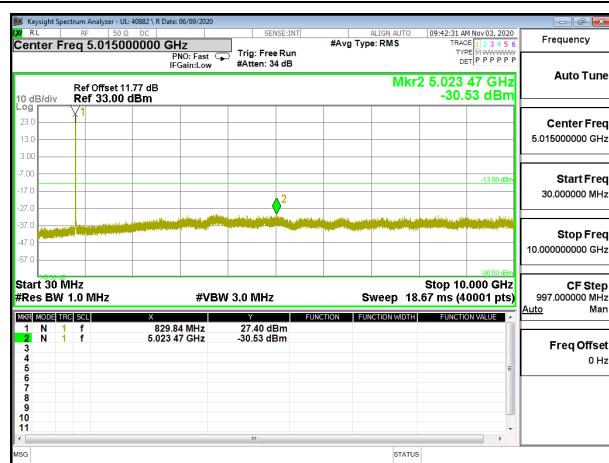

LTE B26 1.4MHz QPSK High Channel RB1-0

LTE B26 1.4MHz 16QAM High Channel RB1-0

LTE B26 3MHz QPSK Low Channel RB1-0

LTE B26 3MHz 16QAM Low Channel RB1-0

LTE B26 3MHz QPSK Middle Channel RB1-0

LTE B26 3MHz 16QAM Middle Channel RB1-0

LTE B26 3MHz QPSK High Channel RB1-0

LTE B26 3MHz 16QAM High Channel RB1-0

LTE B26 5MHz QPSK Low Channel RB1-0

LTE B26 5MHz 16QAM Low Channel RB1-0

LTE B26 5MHz QPSK Middle Channel RB1-0

LTE B26 5MHz 16QAM Middle Channel RB1-0

LTE B26 5MHz QPSK High Channel RB1-0

LTE B26 5MHz 16QAM High Channel RB1-0

LTE B26 10MHz QPSK Low Channel RB1-0

LTE B26 10MHz 16QAM Low Channel RB1-0

LTE B26 10MHz QPSK Middle Channel RB1-0

LTE B26 10MHz 16QAM Middle Channel RB1-0