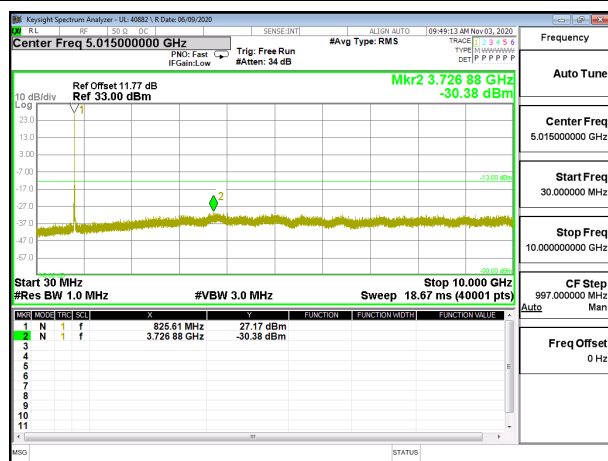

LTE B26 10MHz QPSK High Channel RB1-0

LTE B26 10MHz 16QAM High Channel RB1-0

LTE B26 15MHz QPSK Low Channel RB1-0

LTE B26 15MHz 16QAM Low Channel RB1-0

LTE B26 15MHz QPSK Middle Channel RB1-0

LTE B26 15MHz 16QAM Middle Channel RB1-0

LTE B26 15MHz QPSK High Channel RB1-0

LTE B26 15MHz 16QAM High Channel RB1-0