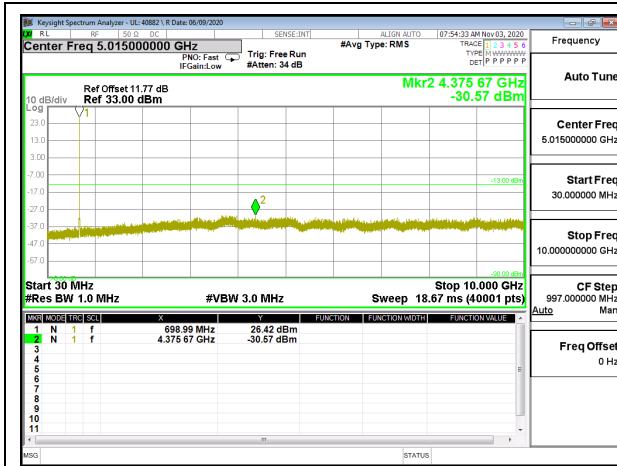

LTE B4 15MHz QPSK High Channel RB1-0

LTE B4 15MHz 16QAM High Channel RB1-0

LTE B4 20MHz QPSK Low Channel RB1-0

LTE B4 20MHz 16QAM Low Channel RB1-0

LTE B4 20MHz QPSK Middle Channel RB1-0

LTE B4 20MHz 16QAM Middle Channel RB1-0

8.3.3. LTE BAND 12

LTE B12 1.4MHz QPSK Low Channel RB1-0

LTE B12 1.4MHz 16QAM Low Channel RB1-0

LTE B12 1.4MHz QPSK Middle Channel RB1-0

LTE B12 1.4MHz 16QAM Middle Channel RB1-0

LTE B12 1.4MHz QPSK High Channel RB1-0

LTE B12 1.4MHz 16QAM High Channel RB1-0

LTE B12 3MHz QPSK Low Channel RB1-0

LTE B12 3MHz 16QAM Low Channel RB1-0

LTE B12 3MHz QPSK Middle Channel RB1-0

LTE B12 3MHz 16QAM Middle Channel RB1-0

LTE B12 3MHz QPSK High Channel RB1-0