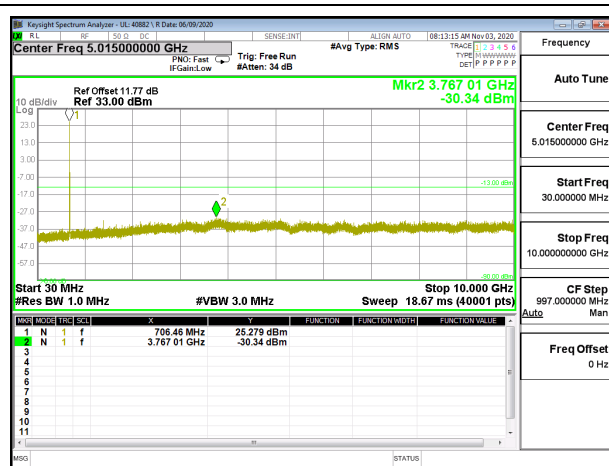

LTE B12 5MHz 16QAM High Channel RB1-0

LTE B12 10MHz QPSK Low Channel RB1-0

LTE B12 10MHz 16QAM Low Channel RB1-0

LTE B12 10MHz QPSK Middle Channel RB1-0

LTE B12 10MHz 16QAM Middle Channel RB1-0

LTE B12 10MHz QPSK High Channel RB1-0

LTE B12 10MHz 16QAM High Channel RB1-0

8.3.4. LTE BAND 26

LTE B26 1.4MHz QPSK Low Channel RB1-0

LTE B26 1.4MHz 16QAM Low Channel RB1-0

LTE B26 1.4MHz QPSK Middle Channel RB1-0

LTE B26 1.4MHz 16QAM Middle Channel RB1-0