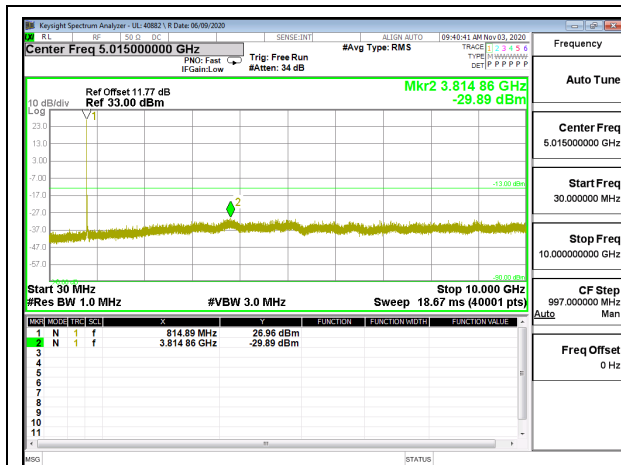

LTE B26 1.4MHz QPSK High Channel RB1-0

LTE B26 1.4MHz 16QAM High Channel RB1-0

LTE B26 3MHz QPSK Low Channel RB1-0

LTE B26 3MHz 16QAM Low Channel RB1-0

LTE B26 3MHz QPSK Middle Channel RB1-0

LTE B26 3MHz 16QAM Middle Channel RB1-0

LTE B26 3MHz QPSK High Channel RB1-0

LTE B26 3MHz 16QAM High Channel RB1-0

LTE B26 5MHz QPSK Low Channel RB1-0

LTE B26 5MHz 16QAM Low Channel RB1-0

LTE B26 5MHz QPSK Middle Channel RB1-0

LTE B26 5MHz 16QAM Middle Channel RB1-0