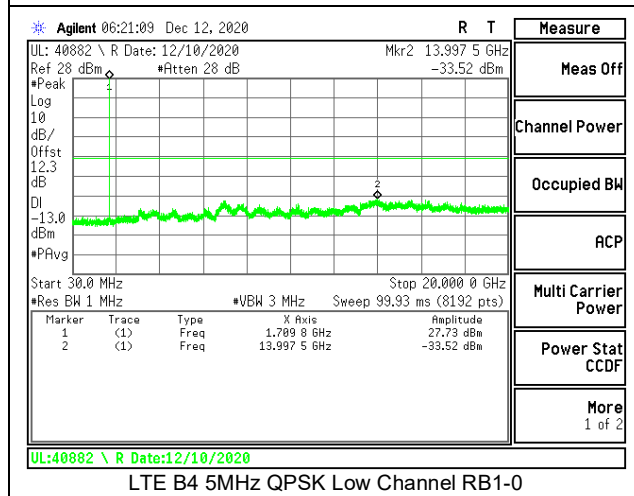

LTE B2 15MHz QPSK Low Channel RB1-0

LTE B2 15MHz 16QAM Low Channel RB1-0

LTE B2 15MHz QPSK Middle Channel RB1-0

LTE B2 15MHz 16QAM Middle Channel RB1-0

LTE B2 15MHz QPSK High Channel RB1-0

LTE B2 15MHz 16QAM High Channel RB1-0

LTE B2 20MHz QPSK Low Channel RB1-0

LTE B2 20MHz 16QAM Low Channel RB1-0

LTE B2 20MHz QPSK Middle Channel RB1-0

LTE B2 20MHz 16QAM Middle Channel RB1-0

LTE B2 20MHz QPSK High Channel RB1-0

LTE B2 20MHz 16QAM High Channel RB1-0

8.3.2. LTE BAND 4

LTE B4 10MHz QPSK High Channel RB1-0

LTE B4 10MHz 16QAM High Channel RB1-0

LTE B4 15MHz QPSK Low Channel RB1-0

LTE B4 15MHz 16QAM Low Channel RB1-0

LTE B4 15MHz QPSK Middle Channel RB1-0

LTE B4 15MHz 16QAM Middle Channel RB1-0