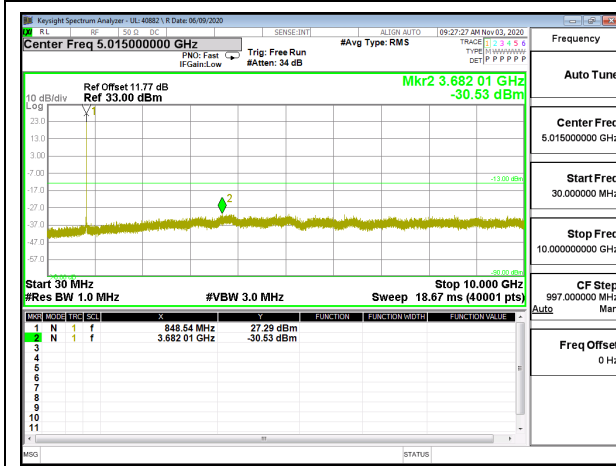

LTE B12 10MHz 16QAM High Channel RB1-0

8.3.4. LTE BAND 26

LTE B26 1.4MHz QPSK Low Channel RB1-0

LTE B26 1.4MHz 16QAM Low Channel RB1-0

LTE B26 1.4MHz QPSK Middle Channel RB1-0

LTE B26 1.4MHz 16QAM Middle Channel RB1-0

LTE B26 1.4MHz QPSK High Channel RB1-0

LTE B26 1.4MHz 16QAM High Channel RB1-0

LTE B26 3MHz QPSK Low Channel RB1-0

LTE B26 3MHz 16QAM Low Channel RB1-0

LTE B26 3MHz QPSK Middle Channel RB1-0

LTE B26 3MHz 16QAM Middle Channel RB1-0