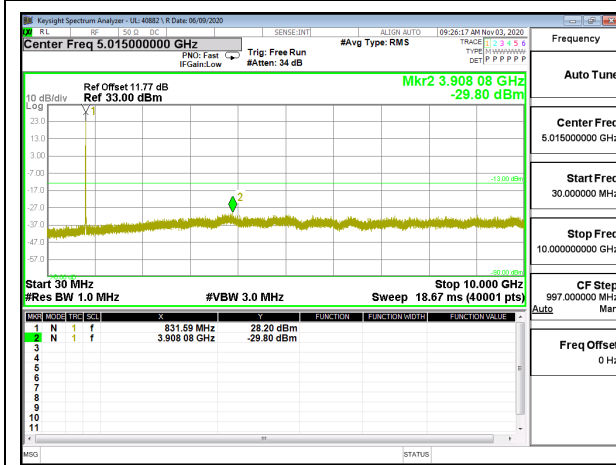

LTE B12 10MHz 16QAM High Channel RB1-0

8.3.4. LTE BAND 26

LTE B26 1.4MHz QPSK Low Channel RB1-0

LTE B26 1.4MHz 16QAM Low Channel RB1-0

LTE B26 1.4MHz QPSK Middle Channel RB1-0

LTE B26 1.4MHz 16QAM Middle Channel RB1-0

LTE B26 1.4MHz QPSK High Channel RB1-0

LTE B26 1.4MHz 16QAM High Channel RB1-0

LTE B26 3MHz QPSK Low Channel RB1-0

LTE B26 3MHz 16QAM Low Channel RB1-0

LTE B26 3MHz QPSK Middle Channel RB1-0

LTE B26 3MHz 16QAM Middle Channel RB1-0