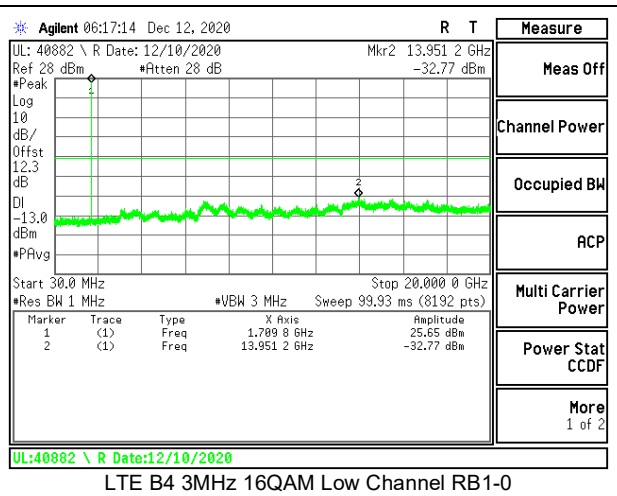

LTE B2 15MHz QPSK Low Channel RB1-0

LTE B2 15MHz 16QAM Low Channel RB1-0

LTE B2 15MHz QPSK Middle Channel RB1-0

LTE B2 15MHz 16QAM Middle Channel RB1-0

LTE B2 15MHz QPSK High Channel RB1-0

LTE B2 15MHz 16QAM High Channel RB1-0

LTE B2 20MHz QPSK Low Channel RB1-0

LTE B2 20MHz 16QAM Low Channel RB1-0

LTE B2 20MHz QPSK Middle Channel RB1-0

LTE B2 20MHz 16QAM Middle Channel RB1-0

LTE B2 20MHz QPSK High Channel RB1-0

LTE B2 20MHz 16QAM High Channel RB1-0

8.3.2. LTE BAND 4

LTE B4 10MHz QPSK High Channel RB1-0

LTE B4 10MHz 16QAM High Channel RB1-0

LTE B4 15MHz QPSK Low Channel RB1-0

LTE B4 15MHz 16QAM Low Channel RB1-0

LTE B4 15MHz QPSK Middle Channel RB1-0

LTE B4 15MHz 16QAM Middle Channel RB1-0

LTE B4 15MHz QPSK High Channel RB1-0

LTE B4 15MHz 16QAM High Channel RB1-0

LTE B4 20MHz QPSK Low Channel RB1-0

LTE B4 20MHz 16QAM Low Channel RB1-0

LTE B4 20MHz QPSK Middle Channel RB1-0

LTE B4 20MHz 16QAM Middle Channel RB1-0