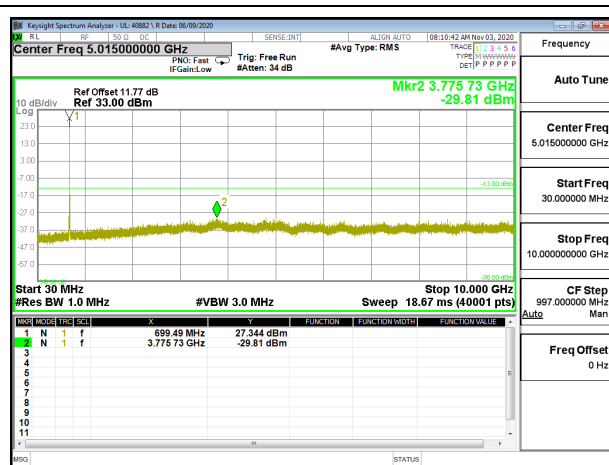

LTE B12 3MHz 16QAM High Channel RB1-0

LTE B12 5MHz QPSK Low Channel RB1-0

LTE B12 5MHz 16QAM Low Channel RB1-0

LTE B12 5MHz QPSK Middle Channel RB1-0

LTE B12 5MHz 16QAM Middle Channel RB1-0

LTE B12 5MHz QPSK High Channel RB1-0

LTE B12 5MHz 16QAM High Channel RB1-0

LTE B12 10MHz QPSK Low Channel RB1-0

LTE B12 10MHz 16QAM Low Channel RB1-0

LTE B12 10MHz QPSK Middle Channel RB1-0

LTE B12 10MHz 16QAM Middle Channel RB1-0

LTE B12 10MHz QPSK High Channel RB1-0