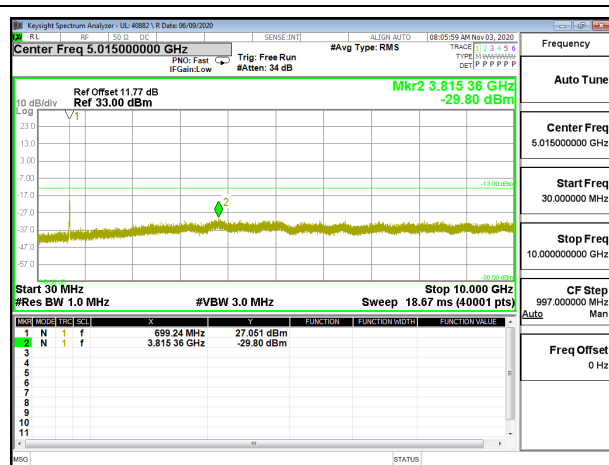

LTE B12 1.4MHz 16QAM High Channel RB1-0

LTE B12 3MHz QPSK Low Channel RB1-0

LTE B12 3MHz 16QAM Low Channel RB1-0

LTE B12 3MHz QPSK Middle Channel RB1-0

LTE B12 3MHz 16QAM Middle Channel RB1-0

LTE B12 3MHz QPSK High Channel RB1-0

LTE B12 3MHz 16QAM High Channel RB1-0

LTE B12 5MHz QPSK Low Channel RB1-0

LTE B12 5MHz 16QAM Low Channel RB1-0

LTE B12 5MHz QPSK Middle Channel RB1-0

LTE B12 5MHz 16QAM Middle Channel RB1-0

LTE B12 5MHz QPSK High Channel RB1-0