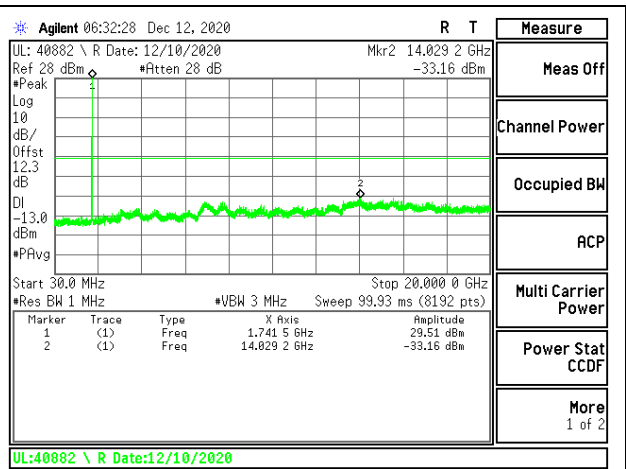

LTE B2 20MHz QPSK Low Channel RB1-0

LTE B2 20MHz 16QAM Low Channel RB1-0

LTE B2 20MHz QPSK Middle Channel RB1-0

LTE B2 20MHz 16QAM Middle Channel RB1-0

LTE B2 20MHz QPSK High Channel RB1-0

LTE B2 20MHz 16QAM High Channel RB1-0

8.3.2. LTE BAND 4

LTE B4 10MHz QPSK High Channel RB1-0

LTE B4 10MHz 16QAM High Channel RB1-0

LTE B4 15MHz QPSK Low Channel RB1-0

LTE B4 15MHz 16QAM Low Channel RB1-0

LTE B4 15MHz QPSK Middle Channel RB1-0

LTE B4 15MHz 16QAM Middle Channel RB1-0

LTE B4 15MHz QPSK High Channel RB1-0

LTE B4 15MHz 16QAM High Channel RB1-0

LTE B4 20MHz QPSK Low Channel RB1-0

LTE B4 20MHz 16QAM Low Channel RB1-0

LTE B4 20MHz QPSK Middle Channel RB1-0

LTE B4 20MHz 16QAM Middle Channel RB1-0