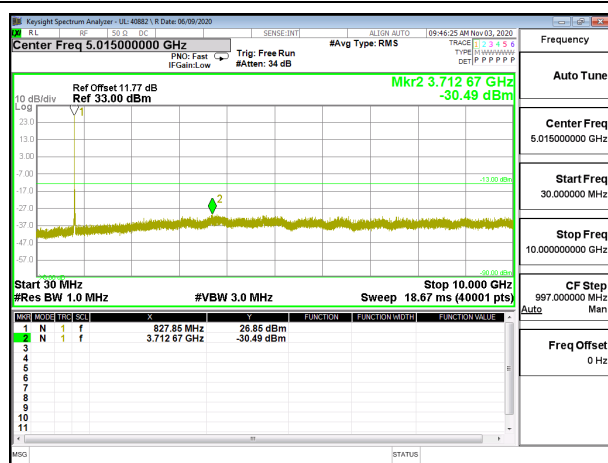

LTE B26 5MHz QPSK High Channel RB1-0

LTE B26 5MHz 16QAM High Channel RB1-0

LTE B26 10MHz QPSK Low Channel RB1-0

LTE B26 10MHz 16QAM Low Channel RB1-0

LTE B26 10MHz QPSK Middle Channel RB1-0

LTE B26 10MHz 16QAM Middle Channel RB1-0

LTE B26 10MHz QPSK High Channel RB1-0

LTE B26 10MHz 16QAM High Channel RB1-0

LTE B26 15MHz QPSK Low Channel RB1-0

LTE B26 15MHz 16QAM Low Channel RB1-0

LTE B26 15MHz QPSK Middle Channel RB1-0

LTE B26 15MHz 16QAM Middle Channel RB1-0