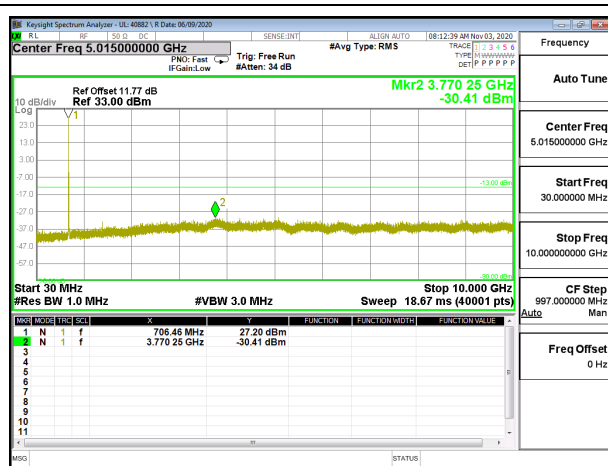

LTE B12 3MHz 16QAM High Channel RB1-0

LTE B12 5MHz QPSK Low Channel RB1-0

LTE B12 5MHz 16QAM Low Channel RB1-0

LTE B12 5MHz QPSK Middle Channel RB1-0

LTE B12 5MHz 16QAM Middle Channel RB1-0

LTE B12 5MHz QPSK High Channel RB1-0

LTE B12 5MHz 16QAM High Channel RB1-0

LTE B12 10MHz QPSK Low Channel RB1-0

LTE B12 10MHz 16QAM Low Channel RB1-0

LTE B12 10MHz QPSK Middle Channel RB1-0

LTE B12 10MHz 16QAM Middle Channel RB1-0

LTE B12 10MHz QPSK High Channel RB1-0

LTE B12 10MHz 16QAM High Channel RB1-0

8.3.4. LTE BAND 26

LTE B26 1.4MHz QPSK Low Channel RB1-0

LTE B26 1.4MHz 16QAM Low Channel RB1-0

LTE B26 1.4MHz QPSK Middle Channel RB1-0

LTE B26 1.4MHz 16QAM Middle Channel RB1-0