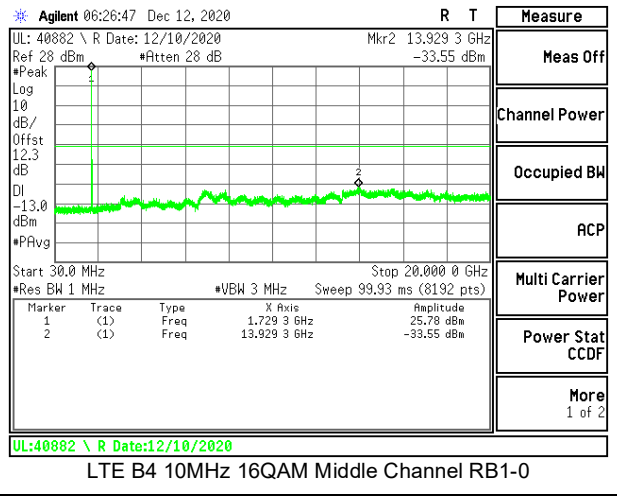

LTE B2 15MHz QPSK Low Channel RB1-0

LTE B2 15MHz 16QAM Low Channel RB1-0

LTE B2 15MHz QPSK Middle Channel RB1-0

LTE B2 15MHz 16QAM Middle Channel RB1-0

LTE B2 15MHz QPSK High Channel RB1-0

LTE B2 15MHz 16QAM High Channel RB1-0

LTE B2 20MHz QPSK Low Channel RB1-0

LTE B2 20MHz 16QAM Low Channel RB1-0

LTE B2 20MHz QPSK Middle Channel RB1-0

LTE B2 20MHz 16QAM Middle Channel RB1-0

LTE B2 20MHz QPSK High Channel RB1-0

LTE B2 20MHz 16QAM High Channel RB1-0

8.3.2. LTE BAND 4

LTE B4 10MHz QPSK High Channel RB1-0

LTE B4 10MHz 16QAM High Channel RB1-0

LTE B4 15MHz QPSK Low Channel RB1-0

LTE B4 15MHz 16QAM Low Channel RB1-0

LTE B4 15MHz QPSK Middle Channel RB1-0

LTE B4 15MHz 16QAM Middle Channel RB1-0

LTE B4 15MHz QPSK High Channel RB1-0

LTE B4 15MHz 16QAM High Channel RB1-0

LTE B4 20MHz QPSK Low Channel RB1-0

LTE B4 20MHz 16QAM Low Channel RB1-0

LTE B4 20MHz QPSK Middle Channel RB1-0

LTE B4 20MHz 16QAM Middle Channel RB1-0