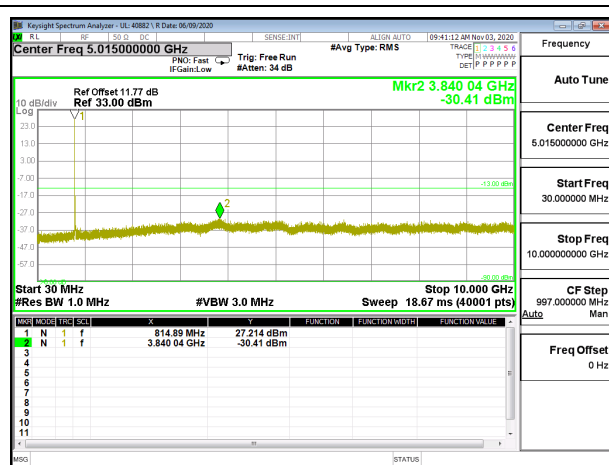

LTE B26 1.4MHz QPSK High Channel RB1-0

LTE B26 1.4MHz 16QAM High Channel RB1-0

LTE B26 3MHz QPSK Low Channel RB1-0

LTE B26 3MHz 16QAM Low Channel RB1-0

LTE B26 3MHz QPSK Middle Channel RB1-0

LTE B26 3MHz 16QAM Middle Channel RB1-0

LTE B26 3MHz QPSK High Channel RB1-0

LTE B26 3MHz 16QAM High Channel RB1-0

LTE B26 5MHz QPSK Low Channel RB1-0

LTE B26 5MHz 16QAM Low Channel RB1-0

LTE B26 5MHz QPSK Middle Channel RB1-0

LTE B26 5MHz 16QAM Middle Channel RB1-0