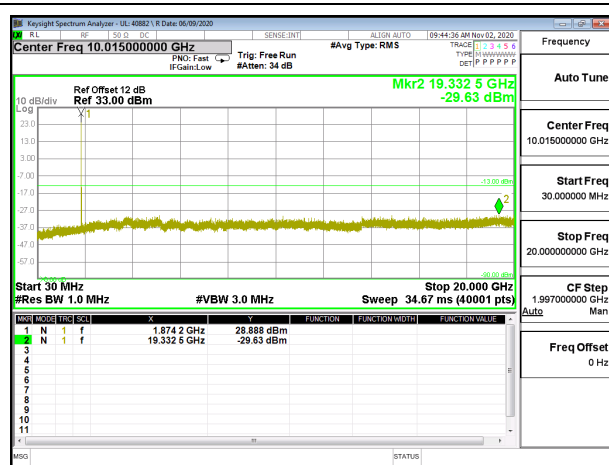

LTE B2 15MHz QPSK Low Channel RB1-0

LTE B2 15MHz 16QAM Low Channel RB1-0

LTE B2 15MHz QPSK Middle Channel RB1-0

LTE B2 15MHz 16QAM Middle Channel RB1-0

LTE B2 15MHz QPSK High Channel RB1-0

LTE B2 15MHz 16QAM High Channel RB1-0

LTE B2 20MHz QPSK Low Channel RB1-0

LTE B2 20MHz 16QAM Low Channel RB1-0

LTE B2 20MHz QPSK Middle Channel RB1-0

LTE B2 20MHz 16QAM Middle Channel RB1-0

LTE B2 20MHz QPSK High Channel RB1-0

LTE B2 20MHz 16QAM High Channel RB1-0

8.3.2. LTE BAND 4

LTE B4 10MHz QPSK High Channel RB1-0

LTE B4 10MHz 16QAM High Channel RB1-0

LTE B4 15MHz QPSK Low Channel RB1-0

LTE B4 15MHz 16QAM Low Channel RB1-0

LTE B4 15MHz QPSK Middle Channel RB1-0

LTE B4 15MHz 16QAM Middle Channel RB1-0