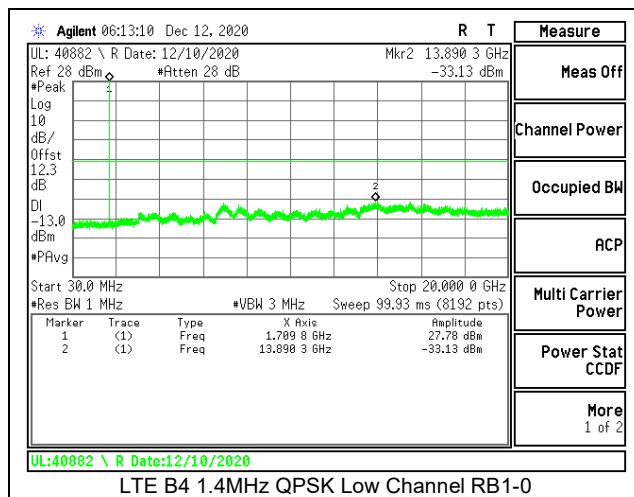

LTE B2 15MHz QPSK Low Channel RB1-0

LTE B2 15MHz 16QAM Low Channel RB1-0

LTE B2 15MHz QPSK Middle Channel RB1-0

LTE B2 15MHz 16QAM Middle Channel RB1-0

LTE B2 15MHz QPSK High Channel RB1-0

LTE B2 15MHz 16QAM High Channel RB1-0

LTE B2 20MHz QPSK Low Channel RB1-0

LTE B2 20MHz 16QAM Low Channel RB1-0

LTE B2 20MHz QPSK Middle Channel RB1-0

LTE B2 20MHz 16QAM Middle Channel RB1-0

LTE B2 20MHz QPSK High Channel RB1-0

LTE B2 20MHz 16QAM High Channel RB1-0

8.3.2. LTE BAND 4

LTE B4 10MHz QPSK High Channel RB1-0

LTE B4 10MHz 16QAM High Channel RB1-0

LTE B4 15MHz QPSK Low Channel RB1-0

LTE B4 15MHz 16QAM Low Channel RB1-0

LTE B4 15MHz QPSK Middle Channel RB1-0

LTE B4 15MHz 16QAM Middle Channel RB1-0

LTE B4 15MHz QPSK High Channel RB1-0

LTE B4 15MHz 16QAM High Channel RB1-0

LTE B4 20MHz QPSK Low Channel RB1-0

LTE B4 20MHz 16QAM Low Channel RB1-0

LTE B4 20MHz QPSK Middle Channel RB1-0

LTE B4 20MHz 16QAM Middle Channel RB1-0