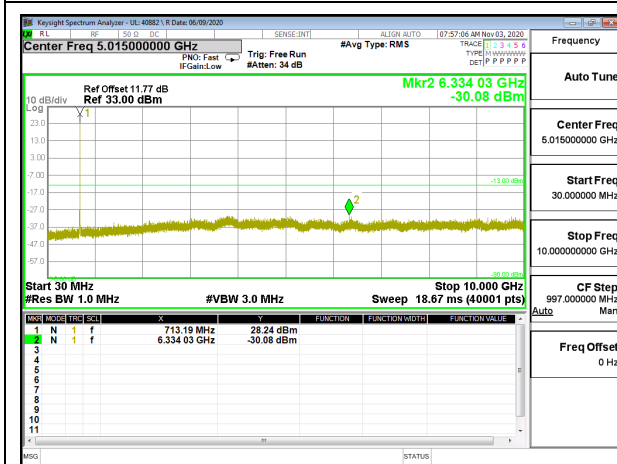

LTE B12 1.4MHz 16QAM High Channel RB1-0

LTE B12 3MHz QPSK Low Channel RB1-0

LTE B12 3MHz 16QAM Low Channel RB1-0

LTE B12 3MHz QPSK Middle Channel RB1-0

LTE B12 3MHz 16QAM Middle Channel RB1-0

LTE B12 3MHz QPSK High Channel RB1-0

LTE B12 3MHz 16QAM High Channel RB1-0

LTE B12 5MHz QPSK Low Channel RB1-0

LTE B12 5MHz 16QAM Low Channel RB1-0

LTE B12 5MHz QPSK Middle Channel RB1-0

LTE B12 5MHz 16QAM Middle Channel RB1-0

LTE B12 5MHz QPSK High Channel RB1-0