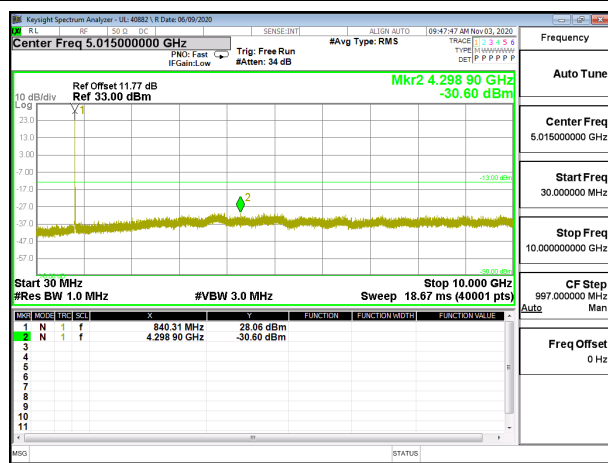

LTE B26 5MHz QPSK High Channel RB1-0

LTE B26 5MHz 16QAM High Channel RB1-0

LTE B26 10MHz QPSK Low Channel RB1-0

LTE B26 10MHz 16QAM Low Channel RB1-0

LTE B26 10MHz QPSK Middle Channel RB1-0

LTE B26 10MHz 16QAM Middle Channel RB1-0

LTE B26 10MHz QPSK High Channel RB1-0

LTE B26 10MHz 16QAM High Channel RB1-0

LTE B26 15MHz QPSK Low Channel RB1-0

LTE B26 15MHz 16QAM Low Channel RB1-0

LTE B26 15MHz QPSK Middle Channel RB1-0

LTE B26 15MHz 16QAM Middle Channel RB1-0