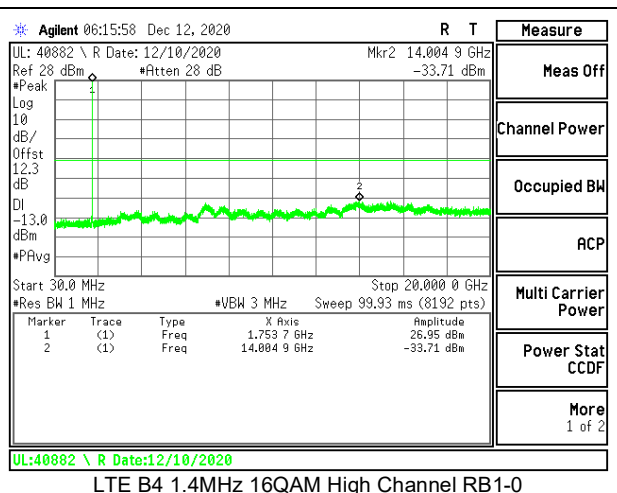

LTE B2 15MHz QPSK Low Channel RB1-0

LTE B2 15MHz 16QAM Low Channel RB1-0

LTE B2 15MHz QPSK Middle Channel RB1-0

LTE B2 15MHz 16QAM Middle Channel RB1-0

LTE B2 15MHz QPSK High Channel RB1-0

LTE B2 15MHz 16QAM High Channel RB1-0

LTE B2 20MHz QPSK Low Channel RB1-0

LTE B2 20MHz 16QAM Low Channel RB1-0

LTE B2 20MHz QPSK Middle Channel RB1-0

LTE B2 20MHz 16QAM Middle Channel RB1-0

LTE B2 20MHz QPSK High Channel RB1-0

LTE B2 20MHz 16QAM High Channel RB1-0

8.3.2. LTE BAND 4

LTE B4 10MHz QPSK High Channel RB1-0

LTE B4 10MHz 16QAM High Channel RB1-0

LTE B4 15MHz QPSK Low Channel RB1-0

LTE B4 15MHz 16QAM Low Channel RB1-0

LTE B4 15MHz QPSK Middle Channel RB1-0

LTE B4 15MHz 16QAM Middle Channel RB1-0

LTE B4 15MHz QPSK High Channel RB1-0

LTE B4 15MHz 16QAM High Channel RB1-0

LTE B4 20MHz QPSK Low Channel RB1-0

LTE B4 20MHz 16QAM Low Channel RB1-0

LTE B4 20MHz QPSK Middle Channel RB1-0

LTE B4 20MHz 16QAM Middle Channel RB1-0