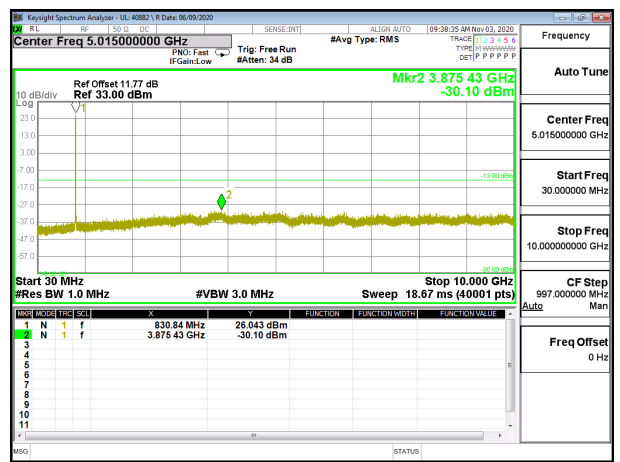

LTE B12 10MHz 16QAM High Channel RB1-0

8.3.4. LTE BAND 26

LTE B26 1.4MHz QPSK Low Channel RB1-0

LTE B26 1.4MHz 16QAM Low Channel RB1-0

LTE B26 1.4MHz QPSK Middle Channel RB1-0

LTE B26 1.4MHz 16QAM Middle Channel RB1-0

LTE B26 1.4MHz QPSK High Channel RB1-0

LTE B26 1.4MHz 16QAM High Channel RB1-0

LTE B26 3MHz QPSK Low Channel RB1-0

LTE B26 3MHz 16QAM Low Channel RB1-0

LTE B26 3MHz QPSK Middle Channel RB1-0

LTE B26 3MHz 16QAM Middle Channel RB1-0

LTE B26 3MHz QPSK High Channel RB1-0

LTE B26 3MHz 16QAM High Channel RB1-0

LTE B26 5MHz QPSK Low Channel RB1-0

LTE B26 5MHz 16QAM Low Channel RB1-0

LTE B26 5MHz QPSK Middle Channel RB1-0

LTE B26 5MHz 16QAM Middle Channel RB1-0