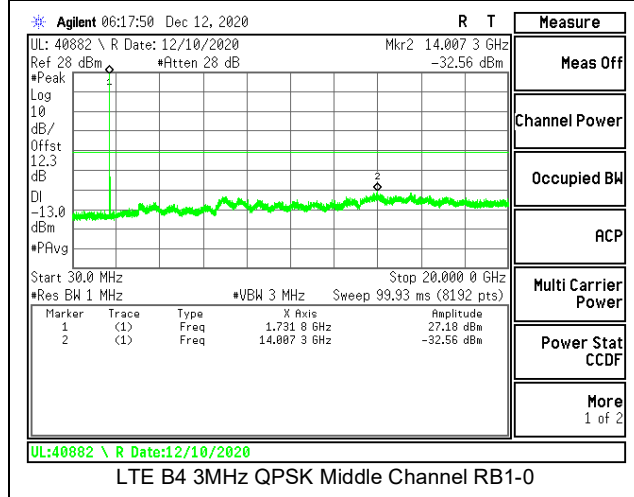

LTE B2 15MHz QPSK Low Channel RB1-0

LTE B2 15MHz 16QAM Low Channel RB1-0

LTE B2 15MHz QPSK Middle Channel RB1-0

LTE B2 15MHz 16QAM Middle Channel RB1-0

LTE B2 15MHz QPSK High Channel RB1-0

LTE B2 15MHz 16QAM High Channel RB1-0

LTE B2 20MHz QPSK Low Channel RB1-0

LTE B2 20MHz 16QAM Low Channel RB1-0

LTE B2 20MHz QPSK Middle Channel RB1-0

LTE B2 20MHz 16QAM Middle Channel RB1-0

LTE B2 20MHz QPSK High Channel RB1-0

LTE B2 20MHz 16QAM High Channel RB1-0

8.3.2. LTE BAND 4

LTE B4 10MHz QPSK High Channel RB1-0

LTE B4 10MHz 16QAM High Channel RB1-0

LTE B4 15MHz QPSK Low Channel RB1-0

LTE B4 15MHz 16QAM Low Channel RB1-0

LTE B4 15MHz QPSK Middle Channel RB1-0

LTE B4 15MHz 16QAM Middle Channel RB1-0

LTE B4 15MHz QPSK High Channel RB1-0

LTE B4 15MHz 16QAM High Channel RB1-0

LTE B4 20MHz QPSK Low Channel RB1-0

LTE B4 20MHz 16QAM Low Channel RB1-0

LTE B4 20MHz QPSK Middle Channel RB1-0

LTE B4 20MHz 16QAM Middle Channel RB1-0