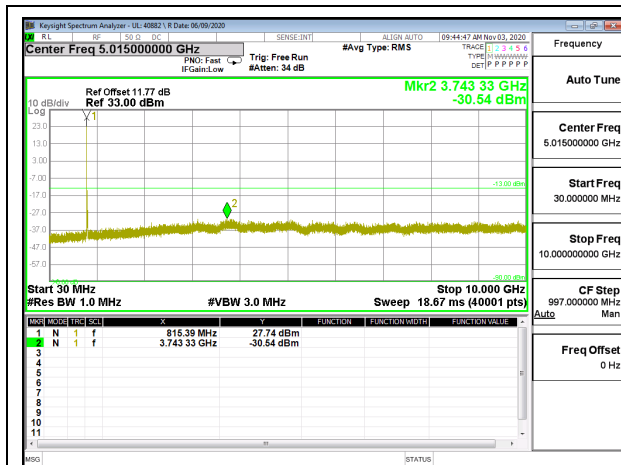

LTE B26 3MHz QPSK High Channel RB1-0

LTE B26 3MHz 16QAM High Channel RB1-0

LTE B26 5MHz QPSK Low Channel RB1-0

LTE B26 5MHz 16QAM Low Channel RB1-0

LTE B26 5MHz QPSK Middle Channel RB1-0

LTE B26 5MHz 16QAM Middle Channel RB1-0

LTE B26 5MHz QPSK High Channel RB1-0

LTE B26 5MHz 16QAM High Channel RB1-0

LTE B26 10MHz QPSK Low Channel RB1-0

LTE B26 10MHz 16QAM Low Channel RB1-0

LTE B26 10MHz QPSK Middle Channel RB1-0

LTE B26 10MHz 16QAM Middle Channel RB1-0