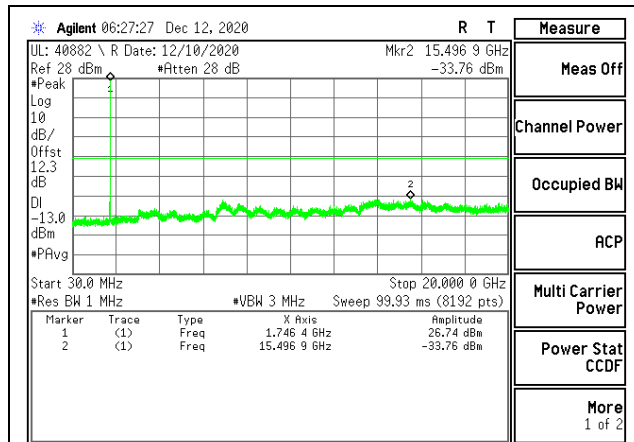

LTE B2 15MHz QPSK Low Channel RB1-0

LTE B2 15MHz 16QAM Low Channel RB1-0

LTE B2 15MHz QPSK Middle Channel RB1-0

LTE B2 15MHz 16QAM Middle Channel RB1-0

LTE B2 15MHz QPSK High Channel RB1-0

LTE B2 15MHz 16QAM High Channel RB1-0

LTE B2 20MHz QPSK Low Channel RB1-0

LTE B2 20MHz 16QAM Low Channel RB1-0

LTE B2 20MHz QPSK Middle Channel RB1-0

LTE B2 20MHz 16QAM Middle Channel RB1-0

LTE B2 20MHz QPSK High Channel RB1-0

LTE B2 20MHz 16QAM High Channel RB1-0

8.3.2. LTE BAND 4

LTE B4 10MHz QPSK High Channel RB1-0

LTE B4 10MHz 16QAM High Channel RB1-0

LTE B4 15MHz QPSK Low Channel RB1-0

LTE B4 15MHz 16QAM Low Channel RB1-0

LTE B4 15MHz QPSK Middle Channel RB1-0

LTE B4 15MHz 16QAM Middle Channel RB1-0

LTE B4 15MHz QPSK High Channel RB1-0

LTE B4 15MHz 16QAM High Channel RB1-0

LTE B4 20MHz QPSK Low Channel RB1-0

LTE B4 20MHz 16QAM Low Channel RB1-0

LTE B4 20MHz QPSK Middle Channel RB1-0

LTE B4 20MHz 16QAM Middle Channel RB1-0