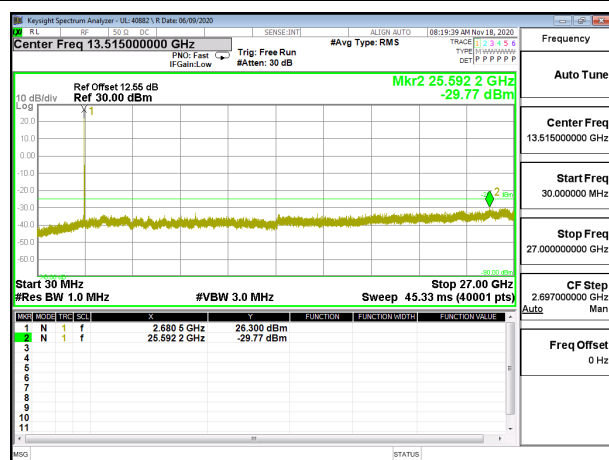

LTE B41 5MHz 16QAM High Channel RB1-0

LTE B41 10MHz QPSK Low Channel RB1-0

LTE B41 10MHz 16QAM Low Channel RB1-0

LTE B41 10MHz QPSK Middle Channel RB1-0

LTE B41 10MHz 16QAM Middle Channel RB1-0

LTE B41 10MHz QPSK High Channel RB1-0