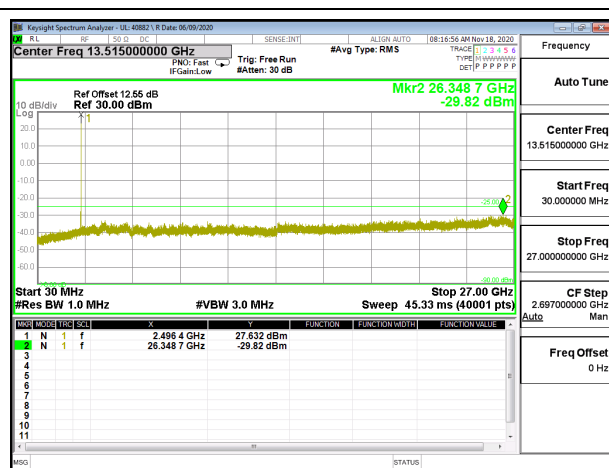

LTE B41 10MHz 16QAM Low Channel RB1-0