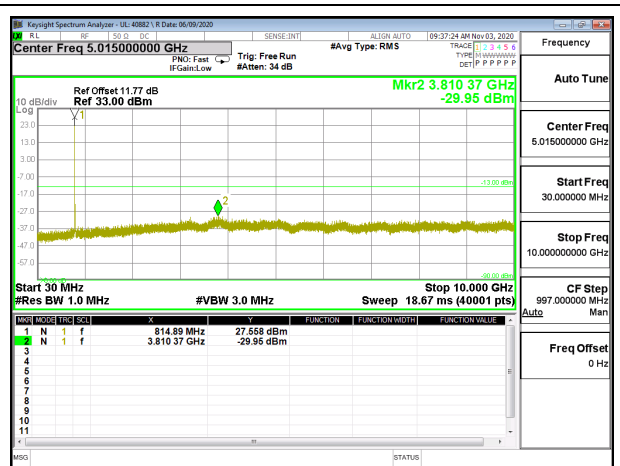

LTE B12 10MHz 16QAM High Channel RB1-0

8.3.4. LTE BAND 26

LTE B26 1.4MHz QPSK Low Channel RB1-0

LTE B26 1.4MHz 16QAM Low Channel RB1-0

LTE B26 1.4MHz QPSK Middle Channel RB1-0

LTE B26 1.4MHz 16QAM Middle Channel RB1-0

LTE B26 1.4MHz QPSK High Channel RB1-0

LTE B26 1.4MHz 16QAM High Channel RB1-0

LTE B26 3MHz QPSK Low Channel RB1-0

LTE B26 3MHz 16QAM Low Channel RB1-0

LTE B26 3MHz QPSK Middle Channel RB1-0

LTE B26 3MHz 16QAM Middle Channel RB1-0