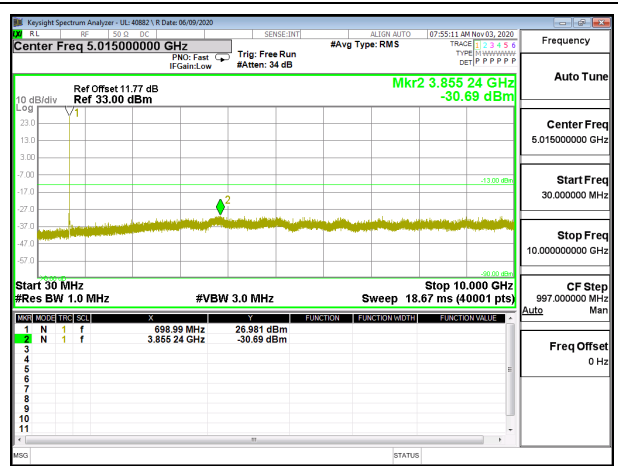

LTE B4 15MHz QPSK High Channel RB1-0

LTE B4 15MHz 16QAM High Channel RB1-0

LTE B4 20MHz QPSK Low Channel RB1-0

LTE B4 20MHz 16QAM Low Channel RB1-0

LTE B4 20MHz QPSK Middle Channel RB1-0

LTE B4 20MHz 16QAM Middle Channel RB1-0

8.3.3. LTE BAND 12

LTE B12 1.4MHz QPSK Low Channel RB1-0

LTE B12 1.4MHz 16QAM Low Channel RB1-0

LTE B12 1.4MHz QPSK Middle Channel RB1-0

LTE B12 1.4MHz 16QAM Middle Channel RB1-0

LTE B12 1.4MHz QPSK High Channel RB1-0

LTE B12 1.4MHz 16QAM High Channel RB1-0

LTE B12 3MHz QPSK Low Channel RB1-0

LTE B12 3MHz 16QAM Low Channel RB1-0

LTE B12 3MHz QPSK Middle Channel RB1-0

LTE B12 3MHz 16QAM Middle Channel RB1-0

LTE B12 3MHz QPSK High Channel RB1-0