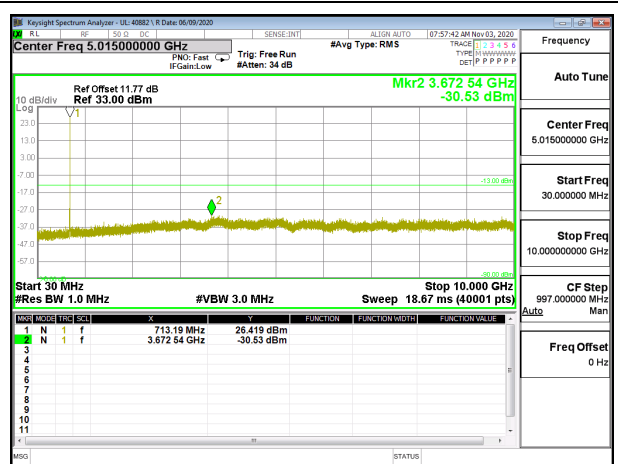

LTE B12 1.4MHz 16QAM High Channel RB1-0

LTE B12 3MHz QPSK Low Channel RB1-0

LTE B12 3MHz 16QAM Low Channel RB1-0

LTE B12 3MHz QPSK Middle Channel RB1-0

LTE B12 3MHz 16QAM Middle Channel RB1-0

LTE B12 3MHz QPSK High Channel RB1-0

LTE B12 3MHz 16QAM High Channel RB1-0

LTE B12 5MHz QPSK Low Channel RB1-0

LTE B12 5MHz 16QAM Low Channel RB1-0

LTE B12 5MHz QPSK Middle Channel RB1-0

LTE B12 5MHz 16QAM Middle Channel RB1-0

LTE B12 5MHz QPSK High Channel RB1-0