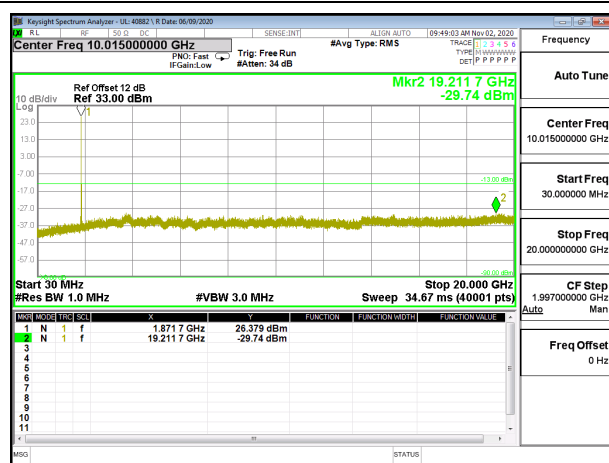

LTE B2 15MHz QPSK Low Channel RB1-0

LTE B2 15MHz 16QAM Low Channel RB1-0

LTE B2 15MHz QPSK Middle Channel RB1-0

LTE B2 15MHz 16QAM Middle Channel RB1-0

LTE B2 15MHz QPSK High Channel RB1-0

LTE B2 15MHz 16QAM High Channel RB1-0

LTE B2 20MHz QPSK Low Channel RB1-0

LTE B2 20MHz 16QAM Low Channel RB1-0

LTE B2 20MHz QPSK Middle Channel RB1-0

LTE B2 20MHz 16QAM Middle Channel RB1-0

LTE B2 20MHz QPSK High Channel RB1-0

LTE B2 20MHz 16QAM High Channel RB1-0

8.3.2. LTE BAND 4

LTE B4 10MHz QPSK High Channel RB1-0

LTE B4 10MHz 16QAM High Channel RB1-0

LTE B4 15MHz QPSK Low Channel RB1-0

LTE B4 15MHz 16QAM Low Channel RB1-0

LTE B4 15MHz QPSK Middle Channel RB1-0

LTE B4 15MHz 16QAM Middle Channel RB1-0