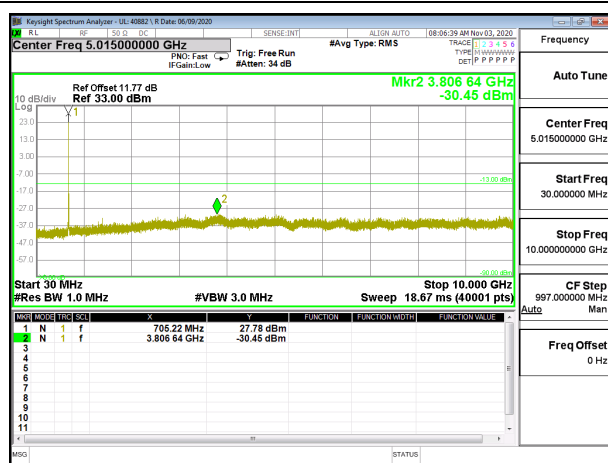

8.3.3. LTE BAND 12

LTE B12 1.4MHz QPSK Low Channel RB1-0

LTE B12 1.4MHz 16QAM Low Channel RB1-0

LTE B12 1.4MHz QPSK Middle Channel RB1-0

LTE B12 1.4MHz 16QAM Middle Channel RB1-0

LTE B12 1.4MHz QPSK High Channel RB1-0

LTE B12 1.4MHz 16QAM High Channel RB1-0

LTE B12 3MHz QPSK Low Channel RB1-0

LTE B12 3MHz 16QAM Low Channel RB1-0

LTE B12 3MHz QPSK Middle Channel RB1-0

LTE B12 3MHz 16QAM Middle Channel RB1-0

LTE B12 3MHz QPSK High Channel RB1-0

LTE B12 3MHz 16QAM High Channel RB1-0

LTE B12 5MHz QPSK Low Channel RB1-0

LTE B12 5MHz 16QAM Low Channel RB1-0

LTE B12 5MHz QPSK Middle Channel RB1-0

LTE B12 5MHz 16QAM Middle Channel RB1-0

LTE B12 5MHz QPSK High Channel RB1-0