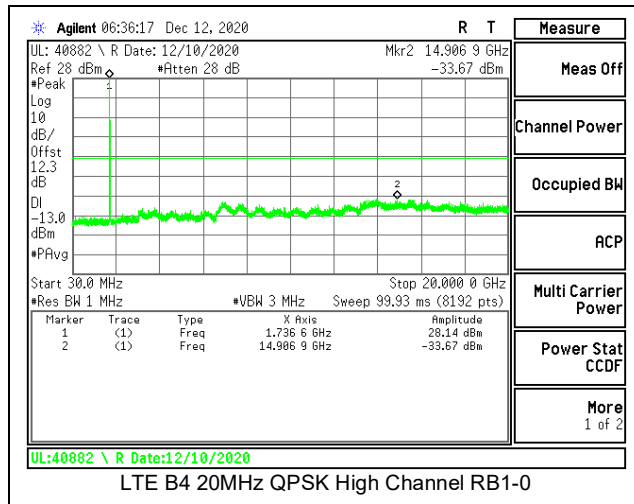

8.3.2. LTE BAND 4

LTE B4 10MHz QPSK High Channel RB1-0

LTE B4 10MHz 16QAM High Channel RB1-0

LTE B4 15MHz QPSK Low Channel RB1-0

LTE B4 15MHz 16QAM Low Channel RB1-0

LTE B4 15MHz QPSK Middle Channel RB1-0

LTE B4 15MHz 16QAM Middle Channel RB1-0

LTE B4 15MHz QPSK High Channel RB1-0

LTE B4 15MHz 16QAM High Channel RB1-0

LTE B4 20MHz QPSK Low Channel RB1-0

LTE B4 20MHz 16QAM Low Channel RB1-0

LTE B4 20MHz QPSK Middle Channel RB1-0

LTE B4 20MHz 16QAM Middle Channel RB1-0

8.3.3. LTE BAND 12

LTE B12 1.4MHz QPSK Low Channel RB1-0

LTE B12 1.4MHz 16QAM Low Channel RB1-0

LTE B12 1.4MHz QPSK Middle Channel RB1-0

LTE B12 1.4MHz 16QAM Middle Channel RB1-0

LTE B12 1.4MHz QPSK High Channel RB1-0