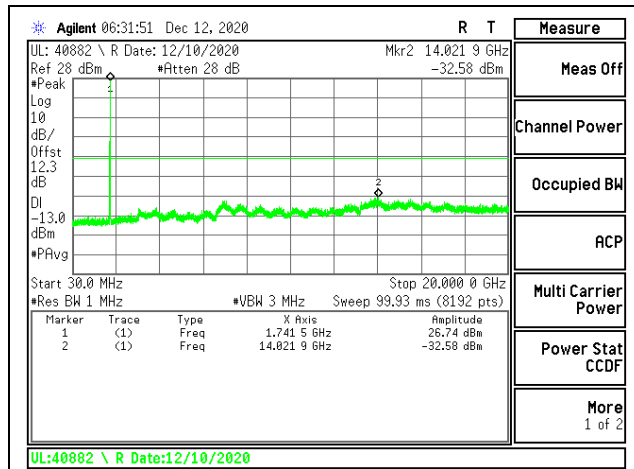

LTE B2 20MHz QPSK Low Channel RB1-0

LTE B2 20MHz 16QAM Low Channel RB1-0

LTE B2 20MHz QPSK Middle Channel RB1-0

LTE B2 20MHz 16QAM Middle Channel RB1-0

LTE B2 20MHz QPSK High Channel RB1-0

LTE B2 20MHz 16QAM High Channel RB1-0

8.3.2. LTE BAND 4

LTE B4 10MHz QPSK High Channel RB1-0

LTE B4 10MHz 16QAM High Channel RB1-0

LTE B4 15MHz QPSK Low Channel RB1-0

LTE B4 15MHz 16QAM Low Channel RB1-0

LTE B4 15MHz QPSK Middle Channel RB1-0

LTE B4 15MHz 16QAM Middle Channel RB1-0

LTE B4 15MHz QPSK High Channel RB1-0

LTE B4 15MHz 16QAM High Channel RB1-0

LTE B4 20MHz QPSK Low Channel RB1-0

LTE B4 20MHz 16QAM Low Channel RB1-0

LTE B4 20MHz QPSK Middle Channel RB1-0

LTE B4 20MHz 16QAM Middle Channel RB1-0

8.3.3. LTE BAND 12

LTE B12 1.4MHz QPSK Low Channel RB1-0

LTE B12 1.4MHz 16QAM Low Channel RB1-0

LTE B12 1.4MHz QPSK Middle Channel RB1-0

LTE B12 1.4MHz 16QAM Middle Channel RB1-0

LTE B12 1.4MHz QPSK High Channel RB1-0