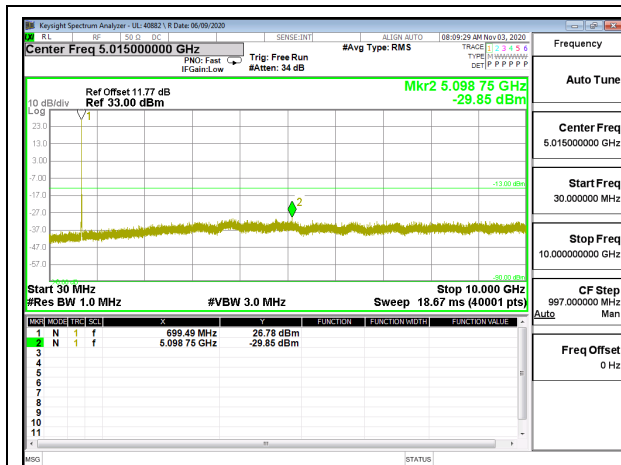

LTE B12 1.4MHz 16QAM High Channel RB1-0

LTE B12 3MHz QPSK Low Channel RB1-0

LTE B12 3MHz 16QAM Low Channel RB1-0

LTE B12 3MHz QPSK Middle Channel RB1-0

LTE B12 3MHz 16QAM Middle Channel RB1-0

LTE B12 3MHz QPSK High Channel RB1-0

LTE B12 3MHz 16QAM High Channel RB1-0

LTE B12 5MHz QPSK Low Channel RB1-0

LTE B12 5MHz 16QAM Low Channel RB1-0

LTE B12 5MHz QPSK Middle Channel RB1-0

LTE B12 5MHz 16QAM Middle Channel RB1-0

LTE B12 5MHz QPSK High Channel RB1-0

LTE B12 5MHz 16QAM High Channel RB1-0

LTE B12 10MHz QPSK Low Channel RB1-0

LTE B12 10MHz 16QAM Low Channel RB1-0

LTE B12 10MHz QPSK Middle Channel RB1-0

LTE B12 10MHz 16QAM Middle Channel RB1-0

LTE B12 10MHz QPSK High Channel RB1-0