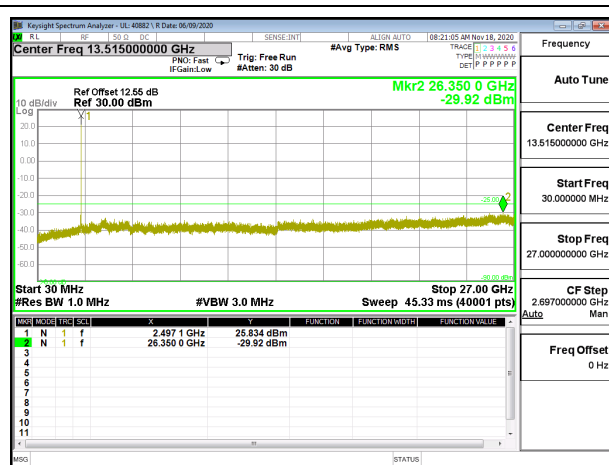

LTE B41 15MHz 16QAM Low Channel RB1-0