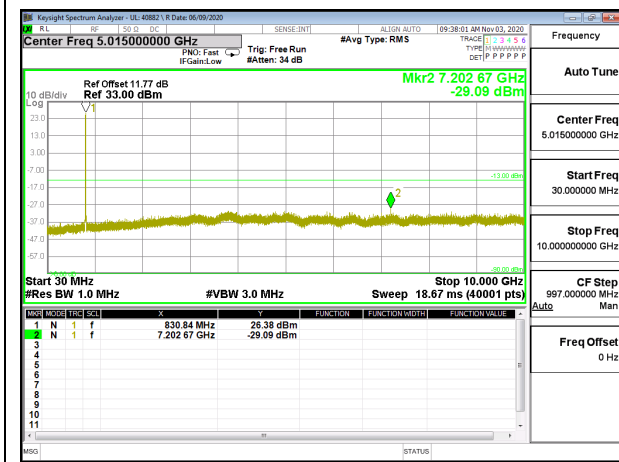

LTE B12 10MHz 16QAM High Channel RB1-0

8.3.4. LTE BAND 26

LTE B26 1.4MHz QPSK Low Channel RB1-0

LTE B26 1.4MHz 16QAM Low Channel RB1-0

LTE B26 1.4MHz QPSK Middle Channel RB1-0

LTE B26 1.4MHz 16QAM Middle Channel RB1-0

LTE B26 1.4MHz QPSK High Channel RB1-0

LTE B26 1.4MHz 16QAM High Channel RB1-0

LTE B26 3MHz QPSK Low Channel RB1-0

LTE B26 3MHz 16QAM Low Channel RB1-0

LTE B26 3MHz QPSK Middle Channel RB1-0

LTE B26 3MHz 16QAM Middle Channel RB1-0

LTE B26 3MHz QPSK High Channel RB1-0

LTE B26 3MHz 16QAM High Channel RB1-0

LTE B26 5MHz QPSK Low Channel RB1-0

LTE B26 5MHz 16QAM Low Channel RB1-0

LTE B26 5MHz QPSK Middle Channel RB1-0

LTE B26 5MHz 16QAM Middle Channel RB1-0