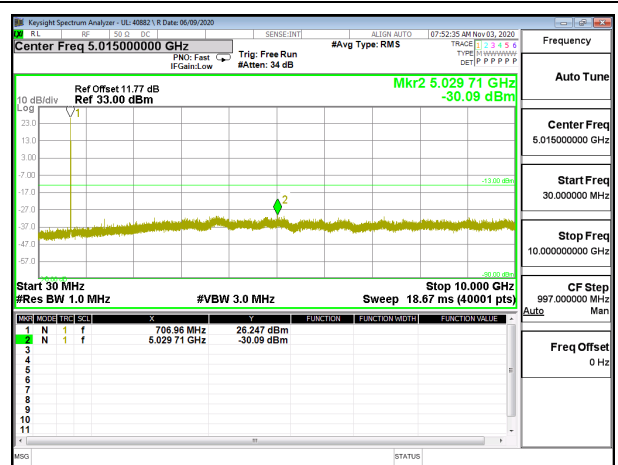

LTE B4 15MHz QPSK High Channel RB1-0

LTE B4 15MHz 16QAM High Channel RB1-0

LTE B4 20MHz QPSK Low Channel RB1-0

LTE B4 20MHz 16QAM Low Channel RB1-0

LTE B4 20MHz QPSK Middle Channel RB1-0

LTE B4 20MHz 16QAM Middle Channel RB1-0

8.3.3. LTE BAND 12

LTE B12 1.4MHz QPSK Low Channel RB1-0

LTE B12 1.4MHz 16QAM Low Channel RB1-0

LTE B12 1.4MHz QPSK Middle Channel RB1-0

LTE B12 1.4MHz 16QAM Middle Channel RB1-0

LTE B12 1.4MHz QPSK High Channel RB1-0

LTE B12 1.4MHz 16QAM High Channel RB1-0

LTE B12 3MHz QPSK Low Channel RB1-0

LTE B12 3MHz 16QAM Low Channel RB1-0

LTE B12 3MHz QPSK Middle Channel RB1-0

LTE B12 3MHz 16QAM Middle Channel RB1-0

LTE B12 3MHz QPSK High Channel RB1-0