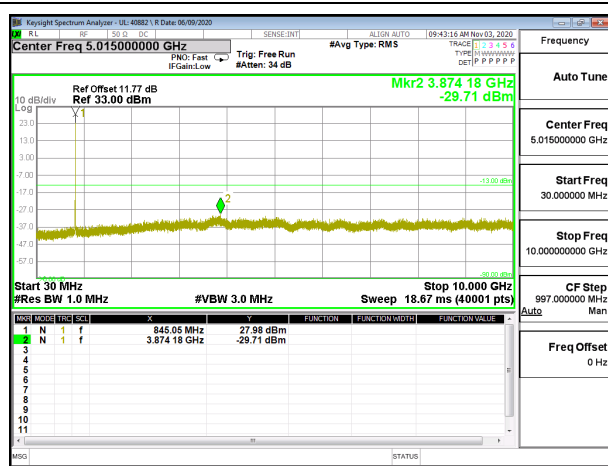

LTE B26 3MHz QPSK High Channel RB1-0

LTE B26 3MHz 16QAM High Channel RB1-0

LTE B26 5MHz QPSK Low Channel RB1-0

LTE B26 5MHz 16QAM Low Channel RB1-0

LTE B26 5MHz QPSK Middle Channel RB1-0

LTE B26 5MHz 16QAM Middle Channel RB1-0

LTE B26 5MHz QPSK High Channel RB1-0

LTE B26 5MHz 16QAM High Channel RB1-0

LTE B26 10MHz QPSK Low Channel RB1-0

LTE B26 10MHz 16QAM Low Channel RB1-0

LTE B26 10MHz QPSK Middle Channel RB1-0

LTE B26 10MHz 16QAM Middle Channel RB1-0