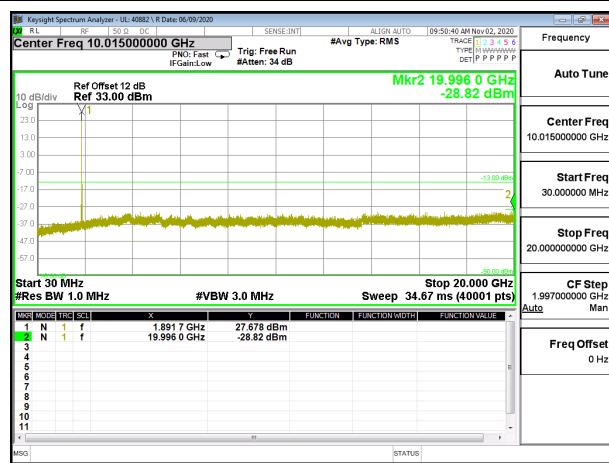

LTE B2 15MHz QPSK Low Channel RB1-0

LTE B2 15MHz 16QAM Low Channel RB1-0

LTE B2 15MHz QPSK Middle Channel RB1-0

LTE B2 15MHz 16QAM Middle Channel RB1-0

LTE B2 15MHz QPSK High Channel RB1-0

LTE B2 15MHz 16QAM High Channel RB1-0

LTE B2 20MHz QPSK Low Channel RB1-0

LTE B2 20MHz 16QAM Low Channel RB1-0

LTE B2 20MHz QPSK Middle Channel RB1-0

LTE B2 20MHz 16QAM Middle Channel RB1-0

LTE B2 20MHz QPSK High Channel RB1-0

LTE B2 20MHz 16QAM High Channel RB1-0

8.3.2. LTE BAND 4

LTE B4 10MHz QPSK High Channel RB1-0

LTE B4 10MHz 16QAM High Channel RB1-0

LTE B4 15MHz QPSK Low Channel RB1-0

LTE B4 15MHz 16QAM Low Channel RB1-0

LTE B4 15MHz QPSK Middle Channel RB1-0

LTE B4 15MHz 16QAM Middle Channel RB1-0

LTE B4 15MHz QPSK High Channel RB1-0

LTE B4 15MHz 16QAM High Channel RB1-0

LTE B4 20MHz QPSK Low Channel RB1-0

LTE B4 20MHz 16QAM Low Channel RB1-0

LTE B4 20MHz QPSK Middle Channel RB1-0

LTE B4 20MHz 16QAM Middle Channel RB1-0