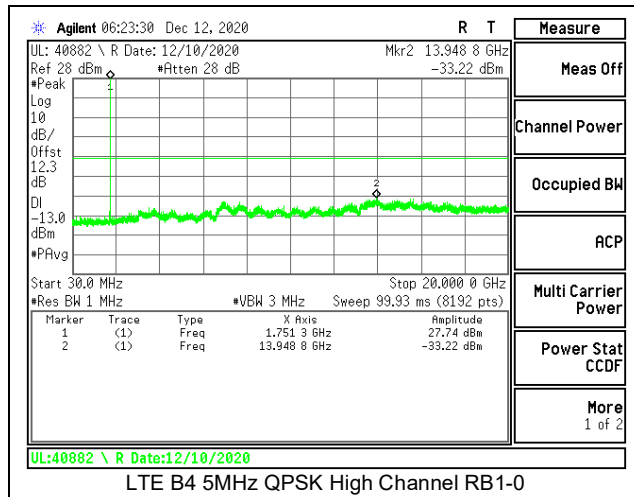

LTE B2 15MHz QPSK Low Channel RB1-0

LTE B2 15MHz 16QAM Low Channel RB1-0

LTE B2 15MHz QPSK Middle Channel RB1-0

LTE B2 15MHz 16QAM Middle Channel RB1-0

LTE B2 15MHz QPSK High Channel RB1-0

LTE B2 15MHz 16QAM High Channel RB1-0

LTE B2 20MHz QPSK Low Channel RB1-0

LTE B2 20MHz 16QAM Low Channel RB1-0

LTE B2 20MHz QPSK Middle Channel RB1-0

LTE B2 20MHz 16QAM Middle Channel RB1-0

LTE B2 20MHz QPSK High Channel RB1-0

LTE B2 20MHz 16QAM High Channel RB1-0

8.3.2. LTE BAND 4

LTE B4 10MHz QPSK High Channel RB1-0

LTE B4 10MHz 16QAM High Channel RB1-0

LTE B4 15MHz QPSK Low Channel RB1-0

LTE B4 15MHz 16QAM Low Channel RB1-0

LTE B4 15MHz QPSK Middle Channel RB1-0

LTE B4 15MHz 16QAM Middle Channel RB1-0

LTE B4 15MHz QPSK High Channel RB1-0

LTE B4 15MHz 16QAM High Channel RB1-0

LTE B4 20MHz QPSK Low Channel RB1-0

LTE B4 20MHz 16QAM Low Channel RB1-0

LTE B4 20MHz QPSK Middle Channel RB1-0

LTE B4 20MHz 16QAM Middle Channel RB1-0