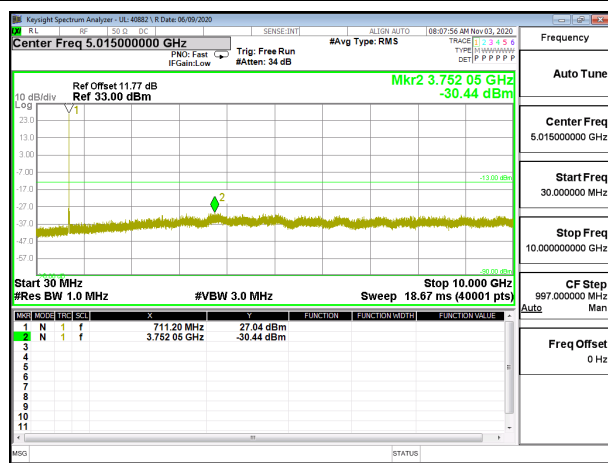

LTE B12 1.4MHz 16QAM High Channel RB1-0

LTE B12 3MHz QPSK Low Channel RB1-0

LTE B12 3MHz 16QAM Low Channel RB1-0

LTE B12 3MHz QPSK Middle Channel RB1-0

LTE B12 3MHz 16QAM Middle Channel RB1-0

LTE B12 3MHz QPSK High Channel RB1-0

LTE B12 3MHz 16QAM High Channel RB1-0

LTE B12 5MHz QPSK Low Channel RB1-0

LTE B12 5MHz 16QAM Low Channel RB1-0

LTE B12 5MHz QPSK Middle Channel RB1-0

LTE B12 5MHz 16QAM Middle Channel RB1-0

LTE B12 5MHz QPSK High Channel RB1-0

LTE B12 5MHz 16QAM High Channel RB1-0

LTE B12 10MHz QPSK Low Channel RB1-0

LTE B12 10MHz 16QAM Low Channel RB1-0

LTE B12 10MHz QPSK Middle Channel RB1-0

LTE B12 10MHz 16QAM Middle Channel RB1-0

LTE B12 10MHz QPSK High Channel RB1-0