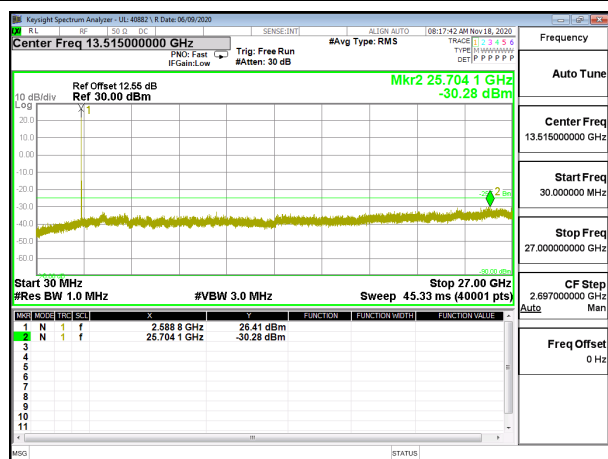

LTE B41 10MHz QPSK Middle Channel RB1-0