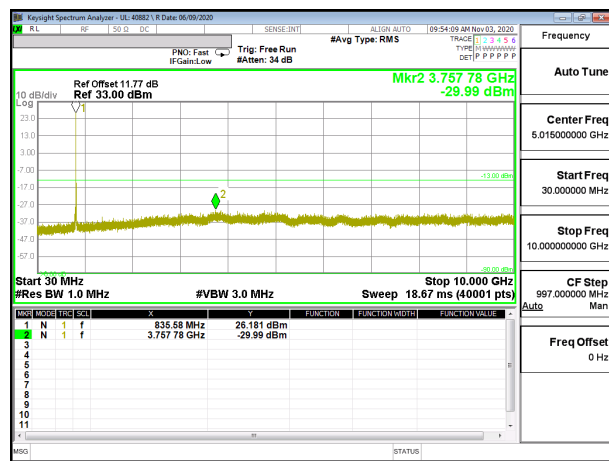

LTE B26 5MHz QPSK High Channel RB1-0

LTE B26 5MHz 16QAM High Channel RB1-0

LTE B26 10MHz QPSK Low Channel RB1-0

LTE B26 10MHz 16QAM Low Channel RB1-0

LTE B26 10MHz QPSK Middle Channel RB1-0

LTE B26 10MHz 16QAM Middle Channel RB1-0

LTE B26 10MHz QPSK High Channel RB1-0

LTE B26 10MHz 16QAM High Channel RB1-0

LTE B26 15MHz QPSK Low Channel RB1-0

LTE B26 15MHz 16QAM Low Channel RB1-0

LTE B26 15MHz QPSK Middle Channel RB1-0

LTE B26 15MHz 16QAM Middle Channel RB1-0

LTE B26 15MHz QPSK High Channel RB1-0

LTE B26 15MHz 16QAM High Channel RB1-0