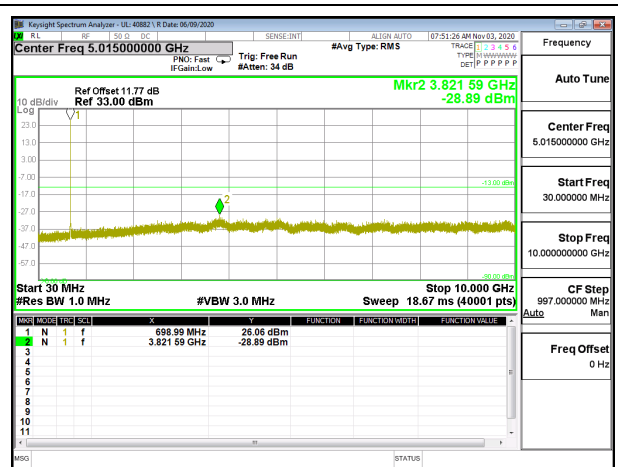

8.3.2. LTE BAND 4

LTE B4 10MHz QPSK High Channel RB1-0

LTE B4 10MHz 16QAM High Channel RB1-0

LTE B4 15MHz QPSK Low Channel RB1-0

LTE B4 15MHz 16QAM Low Channel RB1-0

LTE B4 15MHz QPSK Middle Channel RB1-0

LTE B4 15MHz 16QAM Middle Channel RB1-0

LTE B4 15MHz QPSK High Channel RB1-0

LTE B4 15MHz 16QAM High Channel RB1-0

LTE B4 20MHz QPSK Low Channel RB1-0

LTE B4 20MHz 16QAM Low Channel RB1-0

LTE B4 20MHz QPSK Middle Channel RB1-0

LTE B4 20MHz 16QAM Middle Channel RB1-0

8.3.3. LTE BAND 12

LTE B12 1.4MHz QPSK Low Channel RB1-0

LTE B12 1.4MHz 16QAM Low Channel RB1-0

LTE B12 1.4MHz QPSK Middle Channel RB1-0

LTE B12 1.4MHz 16QAM Middle Channel RB1-0

LTE B12 1.4MHz QPSK High Channel RB1-0