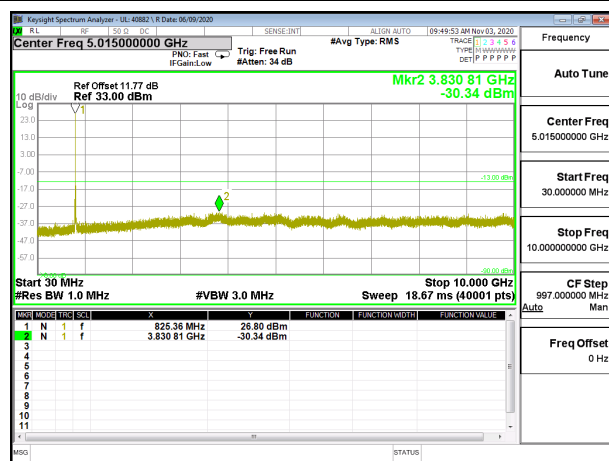

LTE B26 5MHz QPSK High Channel RB1-0

LTE B26 5MHz 16QAM High Channel RB1-0

LTE B26 10MHz QPSK Low Channel RB1-0

LTE B26 10MHz 16QAM Low Channel RB1-0

LTE B26 10MHz QPSK Middle Channel RB1-0

LTE B26 10MHz 16QAM Middle Channel RB1-0

LTE B26 10MHz QPSK High Channel RB1-0

LTE B26 10MHz 16QAM High Channel RB1-0

LTE B26 15MHz QPSK Low Channel RB1-0

LTE B26 15MHz 16QAM Low Channel RB1-0

LTE B26 15MHz QPSK Middle Channel RB1-0

LTE B26 15MHz 16QAM Middle Channel RB1-0

LTE B26 15MHz QPSK High Channel RB1-0

LTE B26 15MHz 16QAM High Channel RB1-0