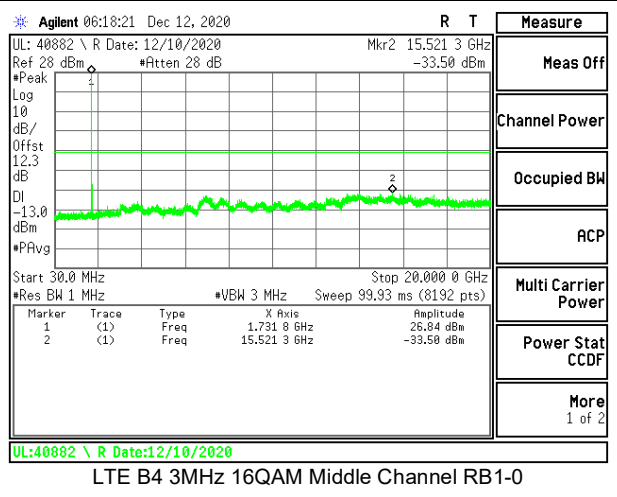

LTE B2 15MHz QPSK Low Channel RB1-0

LTE B2 15MHz 16QAM Low Channel RB1-0

LTE B2 15MHz QPSK Middle Channel RB1-0

LTE B2 15MHz 16QAM Middle Channel RB1-0

LTE B2 15MHz QPSK High Channel RB1-0

LTE B2 15MHz 16QAM High Channel RB1-0

LTE B2 20MHz QPSK Low Channel RB1-0

LTE B2 20MHz 16QAM Low Channel RB1-0

LTE B2 20MHz QPSK Middle Channel RB1-0

LTE B2 20MHz 16QAM Middle Channel RB1-0

LTE B2 20MHz QPSK High Channel RB1-0

LTE B2 20MHz 16QAM High Channel RB1-0

8.3.2. LTE BAND 4

LTE B4 10MHz QPSK High Channel RB1-0

LTE B4 10MHz 16QAM High Channel RB1-0

LTE B4 15MHz QPSK Low Channel RB1-0

LTE B4 15MHz 16QAM Low Channel RB1-0

LTE B4 15MHz QPSK Middle Channel RB1-0

LTE B4 15MHz 16QAM Middle Channel RB1-0

LTE B4 15MHz QPSK High Channel RB1-0

LTE B4 15MHz 16QAM High Channel RB1-0

LTE B4 20MHz QPSK Low Channel RB1-0

LTE B4 20MHz 16QAM Low Channel RB1-0

LTE B4 20MHz QPSK Middle Channel RB1-0

LTE B4 20MHz 16QAM Middle Channel RB1-0