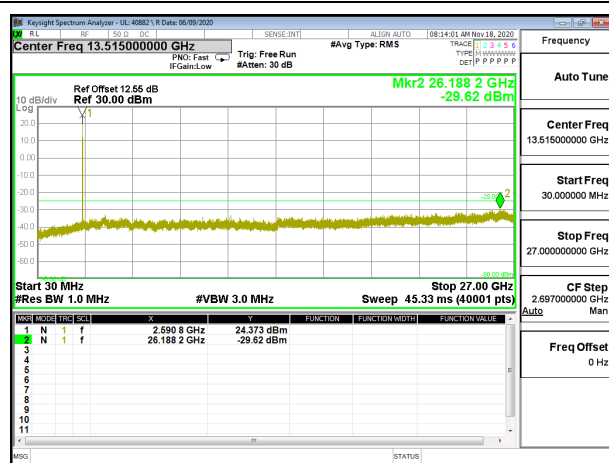

### 8.3.5. LTE BAND 41 (FCC)

LTE B41 5MHz QPSK Low Channel RB1-0

LTE B41 5MHz 16QAM Low Channel RB1-0

LTE B41 5MHz QPSK Middle Channel RB1-0

LTE B41 5MHz 16QAM Middle Channel RB1-0

LTE B41 5MHz QPSK High Channel RB1-0