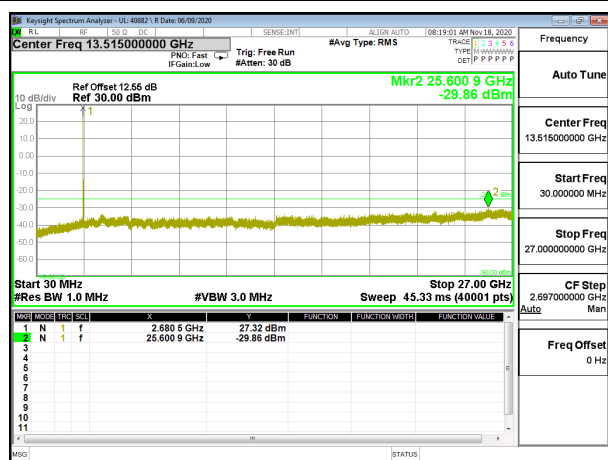

LTE B41 5MHz 16QAM High Channel RB1-0

LTE B41 10MHz QPSK Low Channel RB1-0

LTE B41 10MHz 16QAM Low Channel RB1-0

LTE B41 10MHz QPSK Middle Channel RB1-0

LTE B41 10MHz 16QAM Middle Channel RB1-0

LTE B41 10MHz QPSK High Channel RB1-0