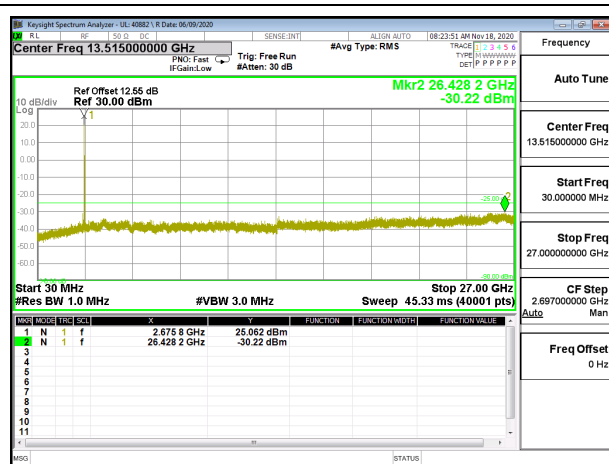

LTE B41 10MHz 16QAM High Channel RB1-0

LTE B41 15MHz QPSK Low Channel RB1-0

LTE B41 15MHz 16QAM Low Channel RB1-0

LTE B41 15MHz QPSK Middle Channel RB1-0

LTE B41 15MHz 16QAM Middle Channel RB1-0

LTE B41 15MHz QPSK High Channel RB1-0