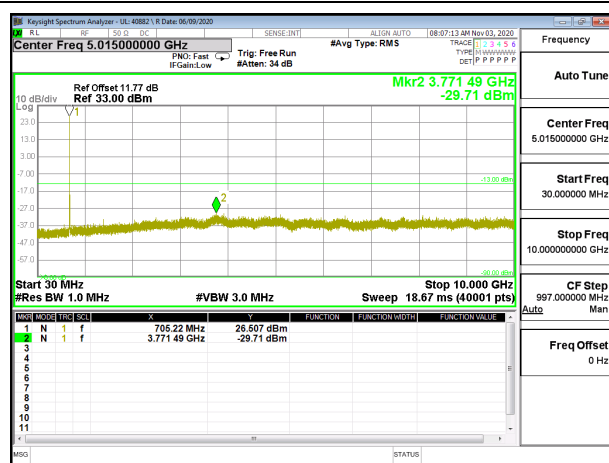

LTE B12 1.4MHz 16QAM High Channel RB1-0

LTE B12 3MHz QPSK Low Channel RB1-0

LTE B12 3MHz 16QAM Low Channel RB1-0

LTE B12 3MHz QPSK Middle Channel RB1-0

LTE B12 3MHz 16QAM Middle Channel RB1-0

LTE B12 3MHz QPSK High Channel RB1-0

LTE B12 3MHz 16QAM High Channel RB1-0

LTE B12 5MHz QPSK Low Channel RB1-0

LTE B12 5MHz 16QAM Low Channel RB1-0

LTE B12 5MHz QPSK Middle Channel RB1-0

LTE B12 5MHz 16QAM Middle Channel RB1-0

LTE B12 5MHz QPSK High Channel RB1-0

LTE B12 5MHz 16QAM High Channel RB1-0

LTE B12 10MHz QPSK Low Channel RB1-0

LTE B12 10MHz 16QAM Low Channel RB1-0

LTE B12 10MHz QPSK Middle Channel RB1-0

LTE B12 10MHz 16QAM Middle Channel RB1-0

LTE B12 10MHz QPSK High Channel RB1-0