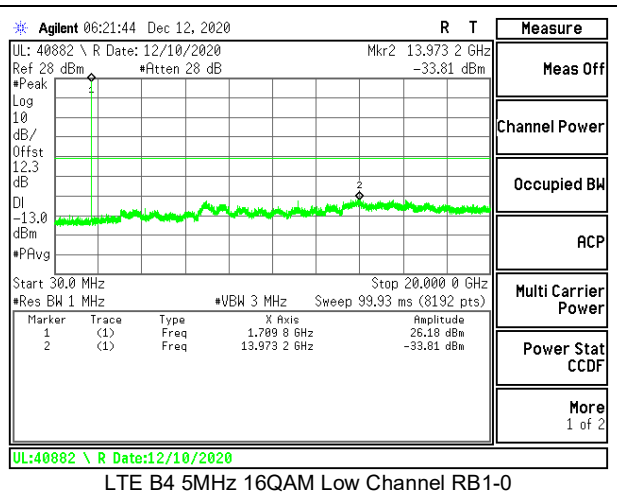

LTE B2 15MHz QPSK Low Channel RB1-0

LTE B2 15MHz 16QAM Low Channel RB1-0

LTE B2 15MHz QPSK Middle Channel RB1-0

LTE B2 15MHz 16QAM Middle Channel RB1-0

LTE B2 15MHz QPSK High Channel RB1-0

LTE B2 15MHz 16QAM High Channel RB1-0

LTE B2 20MHz QPSK Low Channel RB1-0

LTE B2 20MHz 16QAM Low Channel RB1-0

LTE B2 20MHz QPSK Middle Channel RB1-0

LTE B2 20MHz 16QAM Middle Channel RB1-0

LTE B2 20MHz QPSK High Channel RB1-0

LTE B2 20MHz 16QAM High Channel RB1-0

8.3.2. LTE BAND 4

LTE B4 10MHz QPSK High Channel RB1-0

LTE B4 10MHz 16QAM High Channel RB1-0

LTE B4 15MHz QPSK Low Channel RB1-0

LTE B4 15MHz 16QAM Low Channel RB1-0

LTE B4 15MHz QPSK Middle Channel RB1-0

LTE B4 15MHz 16QAM Middle Channel RB1-0

LTE B4 15MHz QPSK High Channel RB1-0

LTE B4 15MHz 16QAM High Channel RB1-0

LTE B4 20MHz QPSK Low Channel RB1-0

LTE B4 20MHz 16QAM Low Channel RB1-0

LTE B4 20MHz QPSK Middle Channel RB1-0

LTE B4 20MHz 16QAM Middle Channel RB1-0