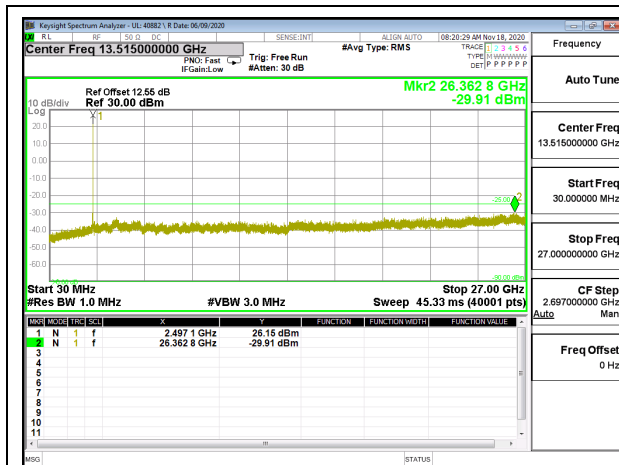

LTE B41 15MHz QPSK Low Channel RB1-0