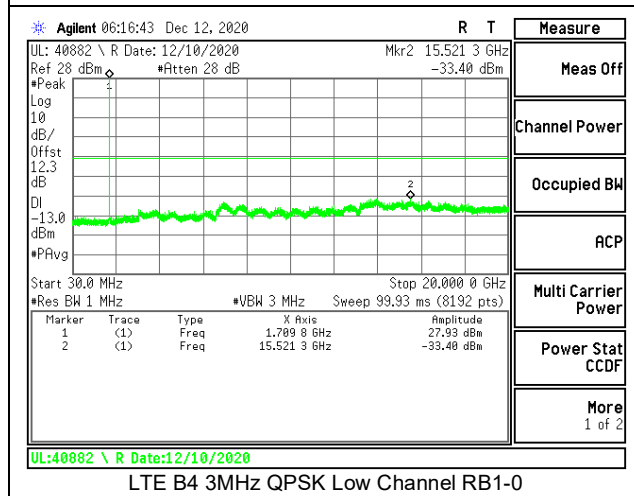

LTE B2 15MHz QPSK Low Channel RB1-0

LTE B2 15MHz 16QAM Low Channel RB1-0

LTE B2 15MHz QPSK Middle Channel RB1-0

LTE B2 15MHz 16QAM Middle Channel RB1-0

LTE B2 15MHz QPSK High Channel RB1-0

LTE B2 15MHz 16QAM High Channel RB1-0

LTE B2 20MHz QPSK Low Channel RB1-0

LTE B2 20MHz 16QAM Low Channel RB1-0

LTE B2 20MHz QPSK Middle Channel RB1-0

LTE B2 20MHz 16QAM Middle Channel RB1-0

LTE B2 20MHz QPSK High Channel RB1-0

LTE B2 20MHz 16QAM High Channel RB1-0

8.3.2. LTE BAND 4

LTE B4 10MHz QPSK High Channel RB1-0

LTE B4 10MHz 16QAM High Channel RB1-0

LTE B4 15MHz QPSK Low Channel RB1-0

LTE B4 15MHz 16QAM Low Channel RB1-0

LTE B4 15MHz QPSK Middle Channel RB1-0

LTE B4 15MHz 16QAM Middle Channel RB1-0