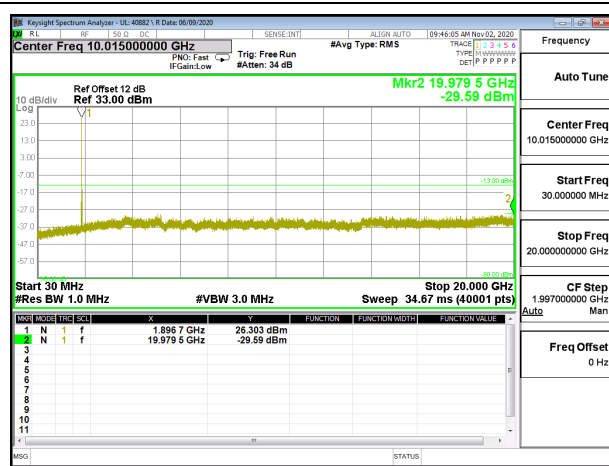

LTE B2 15MHz QPSK Low Channel RB1-0

LTE B2 15MHz 16QAM Low Channel RB1-0

LTE B2 15MHz QPSK Middle Channel RB1-0

LTE B2 15MHz 16QAM Middle Channel RB1-0

LTE B2 15MHz QPSK High Channel RB1-0

LTE B2 15MHz 16QAM High Channel RB1-0

LTE B2 20MHz QPSK Low Channel RB1-0

LTE B2 20MHz 16QAM Low Channel RB1-0

LTE B2 20MHz QPSK Middle Channel RB1-0

LTE B2 20MHz 16QAM Middle Channel RB1-0

LTE B2 20MHz QPSK High Channel RB1-0

LTE B2 20MHz 16QAM High Channel RB1-0