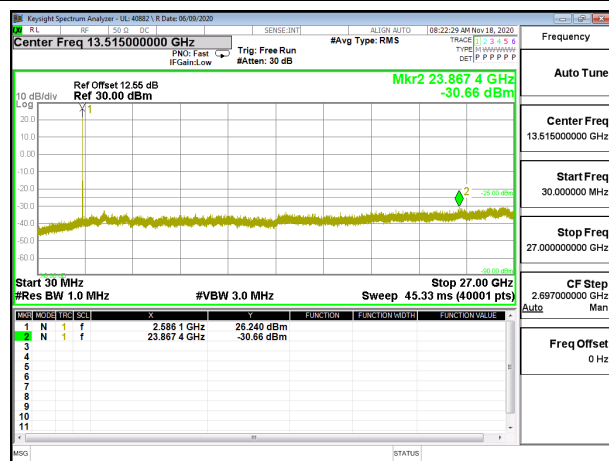

LTE B41 10MHz 16QAM High Channel RB1-0

LTE B41 15MHz QPSK Low Channel RB1-0

LTE B41 15MHz 16QAM Low Channel RB1-0

LTE B41 15MHz QPSK Middle Channel RB1-0

LTE B41 15MHz 16QAM Middle Channel RB1-0

LTE B41 15MHz QPSK High Channel RB1-0