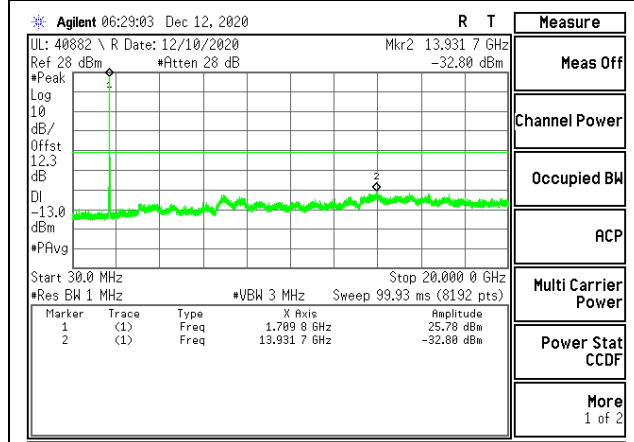

LTE B2 20MHz QPSK Low Channel RB1-0

LTE B2 20MHz 16QAM Low Channel RB1-0

LTE B2 20MHz QPSK Middle Channel RB1-0

LTE B2 20MHz 16QAM Middle Channel RB1-0

LTE B2 20MHz QPSK High Channel RB1-0

LTE B2 20MHz 16QAM High Channel RB1-0

8.3.2. LTE BAND 4

LTE B4 10MHz QPSK High Channel RB1-0

LTE B4 10MHz 16QAM High Channel RB1-0

LTE B4 15MHz QPSK Low Channel RB1-0

LTE B4 15MHz 16QAM Low Channel RB1-0

LTE B4 15MHz QPSK Middle Channel RB1-0

LTE B4 15MHz 16QAM Middle Channel RB1-0

LTE B4 15MHz QPSK High Channel RB1-0

LTE B4 15MHz 16QAM High Channel RB1-0

LTE B4 20MHz QPSK Low Channel RB1-0

LTE B4 20MHz 16QAM Low Channel RB1-0

LTE B4 20MHz QPSK Middle Channel RB1-0

LTE B4 20MHz 16QAM Middle Channel RB1-0

8.3.3. LTE BAND 12

LTE B12 1.4MHz QPSK Low Channel RB1-0

LTE B12 1.4MHz 16QAM Low Channel RB1-0

LTE B12 1.4MHz QPSK Middle Channel RB1-0

LTE B12 1.4MHz 16QAM Middle Channel RB1-0

LTE B12 1.4MHz QPSK High Channel RB1-0