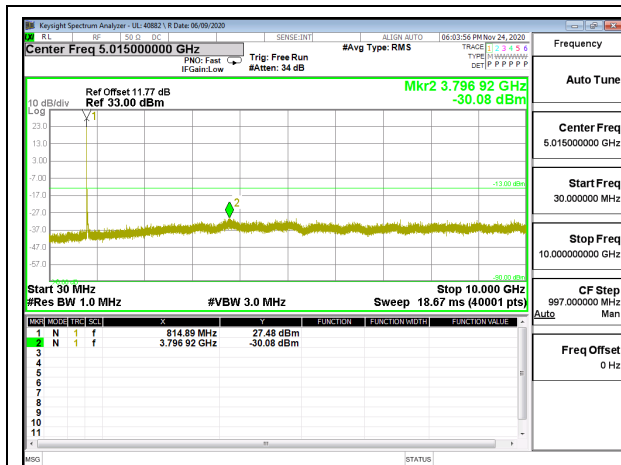

LTE B26 5MHz QPSK High Channel RB1-0

LTE B26 5MHz 16QAM High Channel RB1-0

LTE B26 10MHz QPSK Low Channel RB1-0

LTE B26 10MHz 16QAM Low Channel RB1-0

LTE B26 10MHz QPSK Middle Channel RB1-0

LTE B26 10MHz 16QAM Middle Channel RB1-0

LTE B26 10MHz QPSK High Channel RB1-0

LTE B26 10MHz 16QAM High Channel RB1-0

LTE B26 15MHz QPSK Low Channel RB1-0

LTE B26 15MHz 16QAM Low Channel RB1-0

LTE B26 15MHz QPSK Middle Channel RB1-0

LTE B26 15MHz 16QAM Middle Channel RB1-0