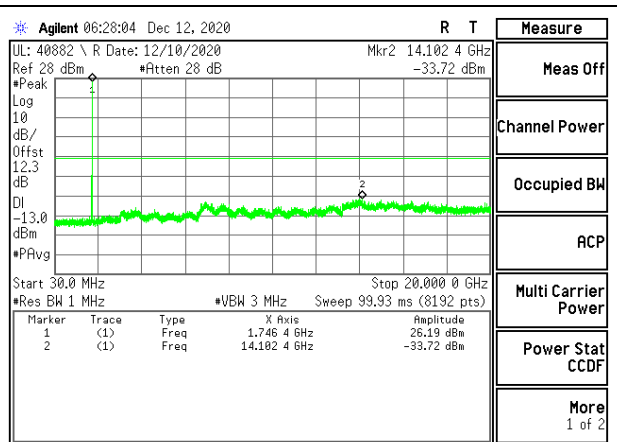

LTE B2 20MHz QPSK Low Channel RB1-0

LTE B2 20MHz 16QAM Low Channel RB1-0

LTE B2 20MHz QPSK Middle Channel RB1-0

LTE B2 20MHz 16QAM Middle Channel RB1-0

LTE B2 20MHz QPSK High Channel RB1-0

LTE B2 20MHz 16QAM High Channel RB1-0

8.3.2. LTE BAND 4

LTE B4 10MHz QPSK High Channel RB1-0

LTE B4 10MHz 16QAM High Channel RB1-0

LTE B4 15MHz QPSK Low Channel RB1-0

LTE B4 15MHz 16QAM Low Channel RB1-0

LTE B4 15MHz QPSK Middle Channel RB1-0

LTE B4 15MHz 16QAM Middle Channel RB1-0

LTE B4 15MHz QPSK High Channel RB1-0

LTE B4 15MHz 16QAM High Channel RB1-0

LTE B4 20MHz QPSK Low Channel RB1-0

LTE B4 20MHz 16QAM Low Channel RB1-0

LTE B4 20MHz QPSK Middle Channel RB1-0

LTE B4 20MHz 16QAM Middle Channel RB1-0

8.3.3. LTE BAND 12

LTE B12 1.4MHz QPSK Low Channel RB1-0

LTE B12 1.4MHz 16QAM Low Channel RB1-0

LTE B12 1.4MHz QPSK Middle Channel RB1-0

LTE B12 1.4MHz 16QAM Middle Channel RB1-0

LTE B12 1.4MHz QPSK High Channel RB1-0