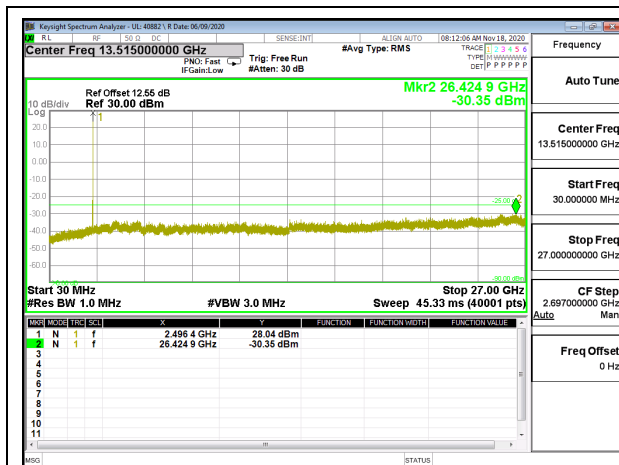

8.3.5. LTE BAND 41 (FCC)

LTE B41 5MHz QPSK Low Channel RB1-0