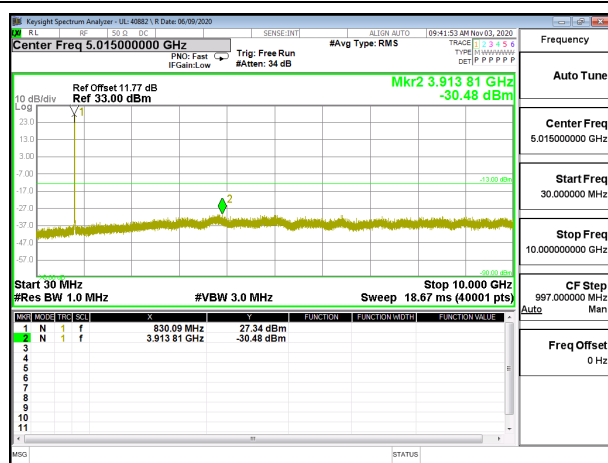

LTE B26 3MHz QPSK High Channel RB1-0

LTE B26 3MHz 16QAM High Channel RB1-0

LTE B26 5MHz QPSK Low Channel RB1-0

LTE B26 5MHz 16QAM Low Channel RB1-0

LTE B26 5MHz QPSK Middle Channel RB1-0

LTE B26 5MHz 16QAM Middle Channel RB1-0

LTE B26 5MHz QPSK High Channel RB1-0

LTE B26 5MHz 16QAM High Channel RB1-0

LTE B26 10MHz QPSK Low Channel RB1-0

LTE B26 10MHz 16QAM Low Channel RB1-0

LTE B26 10MHz QPSK Middle Channel RB1-0

LTE B26 10MHz 16QAM Middle Channel RB1-0