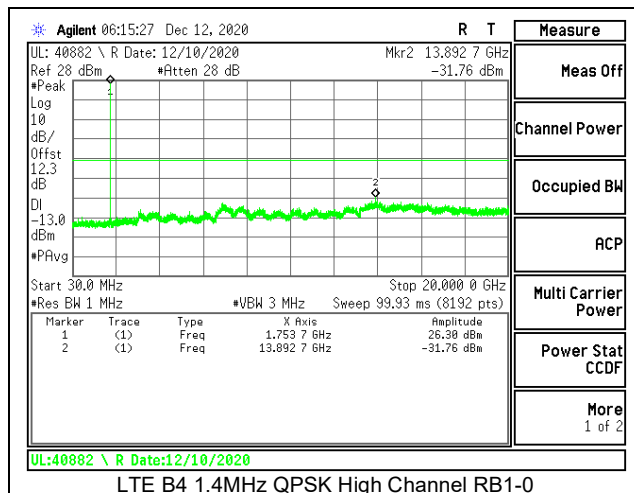

LTE B2 15MHz QPSK Low Channel RB1-0

LTE B2 15MHz 16QAM Low Channel RB1-0

LTE B2 15MHz QPSK Middle Channel RB1-0

LTE B2 15MHz 16QAM Middle Channel RB1-0

LTE B2 15MHz QPSK High Channel RB1-0

LTE B2 15MHz 16QAM High Channel RB1-0

LTE B2 20MHz QPSK Low Channel RB1-0

LTE B2 20MHz 16QAM Low Channel RB1-0

LTE B2 20MHz QPSK Middle Channel RB1-0

LTE B2 20MHz 16QAM Middle Channel RB1-0

LTE B2 20MHz QPSK High Channel RB1-0

LTE B2 20MHz 16QAM High Channel RB1-0

8.3.2. LTE BAND 4

LTE B4 10MHz QPSK High Channel RB1-0

LTE B4 10MHz 16QAM High Channel RB1-0

LTE B4 15MHz QPSK Low Channel RB1-0

LTE B4 15MHz 16QAM Low Channel RB1-0

LTE B4 15MHz QPSK Middle Channel RB1-0

LTE B4 15MHz 16QAM Middle Channel RB1-0

LTE B4 15MHz QPSK High Channel RB1-0

LTE B4 15MHz 16QAM High Channel RB1-0

LTE B4 20MHz QPSK Low Channel RB1-0

LTE B4 20MHz 16QAM Low Channel RB1-0

LTE B4 20MHz QPSK Middle Channel RB1-0

LTE B4 20MHz 16QAM Middle Channel RB1-0