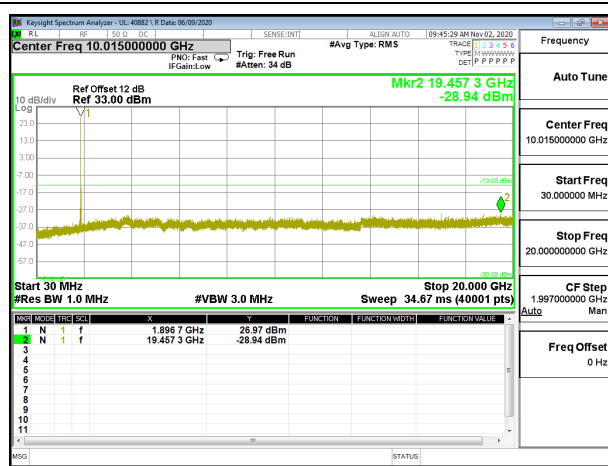

LTE B2 15MHz QPSK Low Channel RB1-0

LTE B2 15MHz 16QAM Low Channel RB1-0

LTE B2 15MHz QPSK Middle Channel RB1-0

LTE B2 15MHz 16QAM Middle Channel RB1-0

LTE B2 15MHz QPSK High Channel RB1-0

LTE B2 15MHz 16QAM High Channel RB1-0

LTE B2 20MHz QPSK Low Channel RB1-0

LTE B2 20MHz 16QAM Low Channel RB1-0

LTE B2 20MHz QPSK Middle Channel RB1-0

LTE B2 20MHz 16QAM Middle Channel RB1-0

LTE B2 20MHz QPSK High Channel RB1-0

LTE B2 20MHz 16QAM High Channel RB1-0

8.3.2. LTE BAND 4

LTE B4 10MHz QPSK High Channel RB1-0

LTE B4 10MHz 16QAM High Channel RB1-0

LTE B4 15MHz QPSK Low Channel RB1-0

LTE B4 15MHz 16QAM Low Channel RB1-0

LTE B4 15MHz QPSK Middle Channel RB1-0

LTE B4 15MHz 16QAM Middle Channel RB1-0