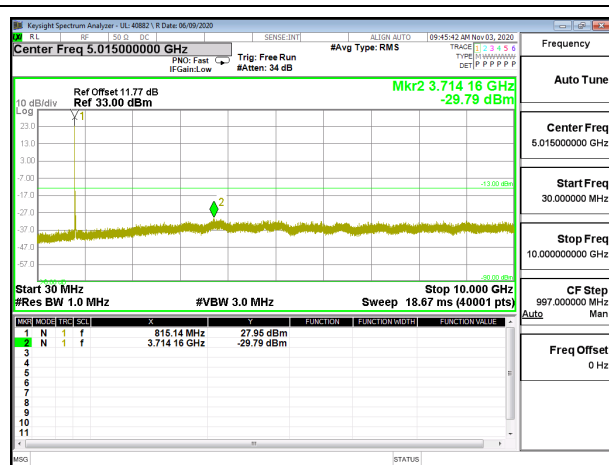

LTE B26 5MHz QPSK High Channel RB1-0

LTE B26 5MHz 16QAM High Channel RB1-0

LTE B26 10MHz QPSK Low Channel RB1-0

LTE B26 10MHz 16QAM Low Channel RB1-0

LTE B26 10MHz QPSK Middle Channel RB1-0

LTE B26 10MHz 16QAM Middle Channel RB1-0

LTE B26 10MHz QPSK High Channel RB1-0

LTE B26 10MHz 16QAM High Channel RB1-0

LTE B26 15MHz QPSK Low Channel RB1-0

LTE B26 15MHz 16QAM Low Channel RB1-0

LTE B26 15MHz QPSK Middle Channel RB1-0

LTE B26 15MHz 16QAM Middle Channel RB1-0