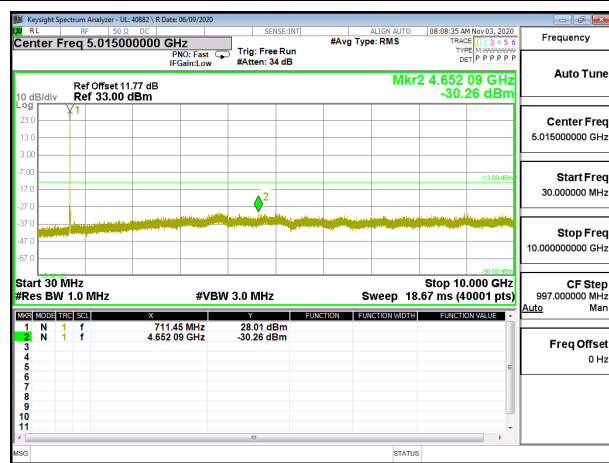

LTE B12 1.4MHz 16QAM High Channel RB1-0

LTE B12 3MHz QPSK Low Channel RB1-0

LTE B12 3MHz 16QAM Low Channel RB1-0

LTE B12 3MHz QPSK Middle Channel RB1-0

LTE B12 3MHz 16QAM Middle Channel RB1-0

LTE B12 3MHz QPSK High Channel RB1-0

LTE B12 3MHz 16QAM High Channel RB1-0

LTE B12 5MHz QPSK Low Channel RB1-0

LTE B12 5MHz 16QAM Low Channel RB1-0

LTE B12 5MHz QPSK Middle Channel RB1-0

LTE B12 5MHz 16QAM Middle Channel RB1-0

LTE B12 5MHz QPSK High Channel RB1-0

LTE B12 5MHz 16QAM High Channel RB1-0

LTE B12 10MHz QPSK Low Channel RB1-0

LTE B12 10MHz 16QAM Low Channel RB1-0

LTE B12 10MHz QPSK Middle Channel RB1-0

LTE B12 10MHz 16QAM Middle Channel RB1-0

LTE B12 10MHz QPSK High Channel RB1-0