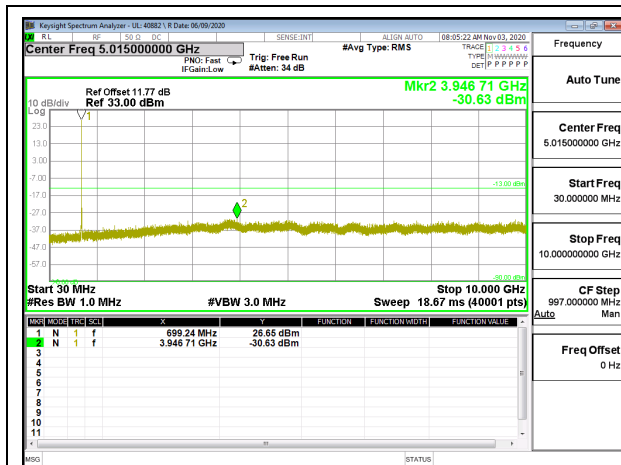

8.3.3. LTE BAND 12

LTE B12 1.4MHz QPSK Low Channel RB1-0

LTE B12 1.4MHz 16QAM Low Channel RB1-0

LTE B12 1.4MHz QPSK Middle Channel RB1-0

LTE B12 1.4MHz 16QAM Middle Channel RB1-0

LTE B12 1.4MHz QPSK High Channel RB1-0

LTE B12 1.4MHz 16QAM High Channel RB1-0

LTE B12 3MHz QPSK Low Channel RB1-0

LTE B12 3MHz 16QAM Low Channel RB1-0

LTE B12 3MHz QPSK Middle Channel RB1-0

LTE B12 3MHz 16QAM Middle Channel RB1-0

LTE B12 3MHz QPSK High Channel RB1-0

LTE B12 3MHz 16QAM High Channel RB1-0

LTE B12 5MHz QPSK Low Channel RB1-0

LTE B12 5MHz 16QAM Low Channel RB1-0

LTE B12 5MHz QPSK Middle Channel RB1-0

LTE B12 5MHz 16QAM Middle Channel RB1-0

LTE B12 5MHz QPSK High Channel RB1-0