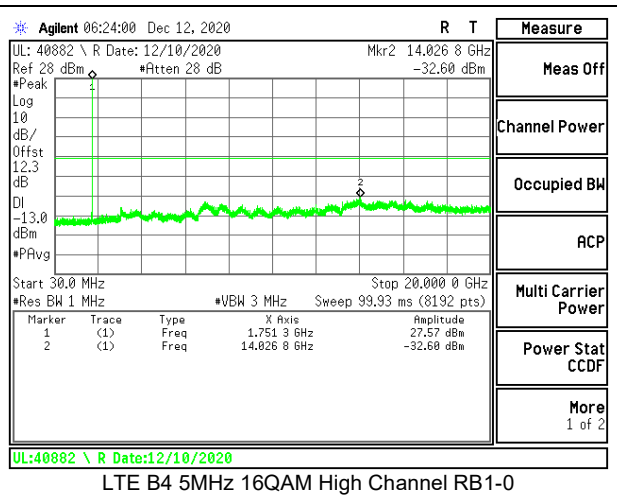

LTE B2 15MHz QPSK Low Channel RB1-0

LTE B2 15MHz 16QAM Low Channel RB1-0

LTE B2 15MHz QPSK Middle Channel RB1-0

LTE B2 15MHz 16QAM Middle Channel RB1-0

LTE B2 15MHz QPSK High Channel RB1-0

LTE B2 15MHz 16QAM High Channel RB1-0

LTE B2 20MHz QPSK Low Channel RB1-0

LTE B2 20MHz 16QAM Low Channel RB1-0

LTE B2 20MHz QPSK Middle Channel RB1-0

LTE B2 20MHz 16QAM Middle Channel RB1-0

LTE B2 20MHz QPSK High Channel RB1-0

LTE B2 20MHz 16QAM High Channel RB1-0

8.3.2. LTE BAND 4

LTE B4 10MHz QPSK High Channel RB1-0

LTE B4 10MHz 16QAM High Channel RB1-0

LTE B4 15MHz QPSK Low Channel RB1-0

LTE B4 15MHz 16QAM Low Channel RB1-0

LTE B4 15MHz QPSK Middle Channel RB1-0

LTE B4 15MHz 16QAM Middle Channel RB1-0

LTE B4 15MHz QPSK High Channel RB1-0

LTE B4 15MHz 16QAM High Channel RB1-0

LTE B4 20MHz QPSK Low Channel RB1-0

LTE B4 20MHz 16QAM Low Channel RB1-0

LTE B4 20MHz QPSK Middle Channel RB1-0

LTE B4 20MHz 16QAM Middle Channel RB1-0