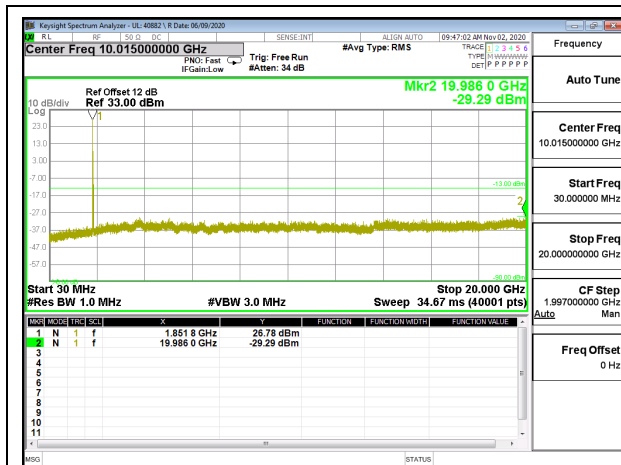

LTE B2 15MHz QPSK Low Channel RB1-0

LTE B2 15MHz 16QAM Low Channel RB1-0

LTE B2 15MHz QPSK Middle Channel RB1-0

LTE B2 15MHz 16QAM Middle Channel RB1-0

LTE B2 15MHz QPSK High Channel RB1-0

LTE B2 15MHz 16QAM High Channel RB1-0

LTE B2 20MHz QPSK Low Channel RB1-0

LTE B2 20MHz 16QAM Low Channel RB1-0

LTE B2 20MHz QPSK Middle Channel RB1-0

LTE B2 20MHz 16QAM Middle Channel RB1-0

LTE B2 20MHz QPSK High Channel RB1-0

LTE B2 20MHz 16QAM High Channel RB1-0

8.3.2. LTE BAND 4

LTE B4 10MHz QPSK High Channel RB1-0

LTE B4 10MHz 16QAM High Channel RB1-0

LTE B4 15MHz QPSK Low Channel RB1-0

LTE B4 15MHz 16QAM Low Channel RB1-0

LTE B4 15MHz QPSK Middle Channel RB1-0

LTE B4 15MHz 16QAM Middle Channel RB1-0