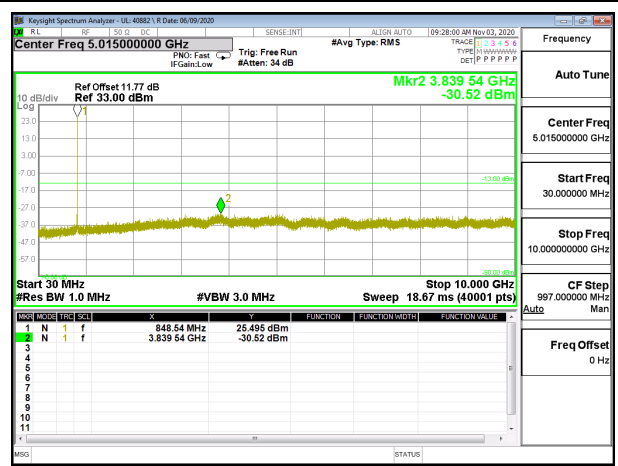

LTE B12 5MHz 16QAM High Channel RB1-0

LTE B12 10MHz QPSK Low Channel RB1-0

LTE B12 10MHz 16QAM Low Channel RB1-0

LTE B12 10MHz QPSK Middle Channel RB1-0

LTE B12 10MHz 16QAM Middle Channel RB1-0

LTE B12 10MHz QPSK High Channel RB1-0

LTE B12 10MHz 16QAM High Channel RB1-0

8.3.4. LTE BAND 26

LTE B26 1.4MHz QPSK Low Channel RB1-0

LTE B26 1.4MHz 16QAM Low Channel RB1-0

LTE B26 1.4MHz QPSK Middle Channel RB1-0

LTE B26 1.4MHz 16QAM Middle Channel RB1-0

LTE B26 1.4MHz QPSK High Channel RB1-0

LTE B26 1.4MHz 16QAM High Channel RB1-0

LTE B26 3MHz QPSK Low Channel RB1-0

LTE B26 3MHz 16QAM Low Channel RB1-0

LTE B26 3MHz QPSK Middle Channel RB1-0

LTE B26 3MHz 16QAM Middle Channel RB1-0