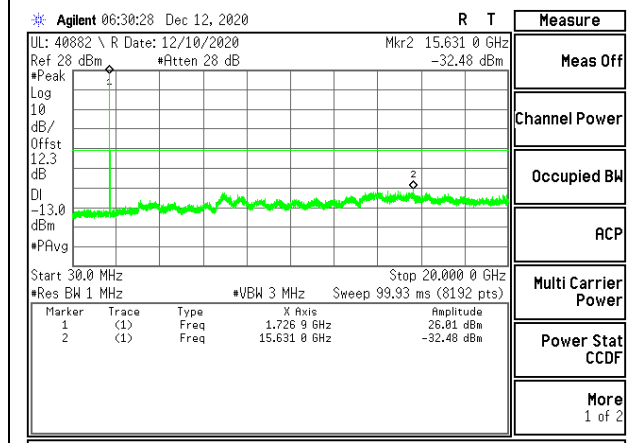

LTE B2 20MHz QPSK Low Channel RB1-0

LTE B2 20MHz 16QAM Low Channel RB1-0

LTE B2 20MHz QPSK Middle Channel RB1-0

LTE B2 20MHz 16QAM Middle Channel RB1-0

LTE B2 20MHz QPSK High Channel RB1-0

LTE B2 20MHz 16QAM High Channel RB1-0

8.3.2. LTE BAND 4

LTE B4 10MHz QPSK High Channel RB1-0

LTE B4 10MHz 16QAM High Channel RB1-0

LTE B4 15MHz QPSK Low Channel RB1-0

LTE B4 15MHz 16QAM Low Channel RB1-0

LTE B4 15MHz QPSK Middle Channel RB1-0

LTE B4 15MHz 16QAM Middle Channel RB1-0

LTE B4 15MHz QPSK High Channel RB1-0

LTE B4 15MHz 16QAM High Channel RB1-0

LTE B4 20MHz QPSK Low Channel RB1-0

LTE B4 20MHz 16QAM Low Channel RB1-0

LTE B4 20MHz QPSK Middle Channel RB1-0

LTE B4 20MHz 16QAM Middle Channel RB1-0

8.3.3. LTE BAND 12

LTE B12 1.4MHz QPSK Low Channel RB1-0

LTE B12 1.4MHz 16QAM Low Channel RB1-0

LTE B12 1.4MHz QPSK Middle Channel RB1-0

LTE B12 1.4MHz 16QAM Middle Channel RB1-0

LTE B12 1.4MHz QPSK High Channel RB1-0