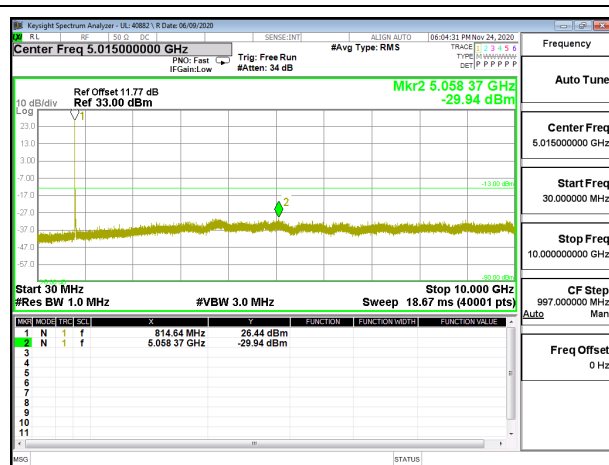

LTE B26 5MHz QPSK High Channel RB1-0

LTE B26 5MHz 16QAM High Channel RB1-0

LTE B26 10MHz QPSK Low Channel RB1-0

LTE B26 10MHz 16QAM Low Channel RB1-0

LTE B26 10MHz QPSK Middle Channel RB1-0

LTE B26 10MHz 16QAM Middle Channel RB1-0

LTE B26 10MHz QPSK High Channel RB1-0

LTE B26 10MHz 16QAM High Channel RB1-0

LTE B26 15MHz QPSK Low Channel RB1-0

LTE B26 15MHz 16QAM Low Channel RB1-0

LTE B26 15MHz QPSK Middle Channel RB1-0

LTE B26 15MHz 16QAM Middle Channel RB1-0