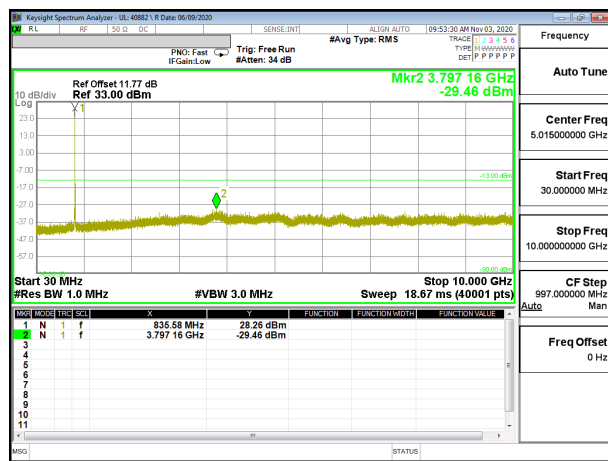

LTE B26 5MHz QPSK High Channel RB1-0

LTE B26 5MHz 16QAM High Channel RB1-0

LTE B26 10MHz QPSK Low Channel RB1-0

LTE B26 10MHz 16QAM Low Channel RB1-0

LTE B26 10MHz QPSK Middle Channel RB1-0

LTE B26 10MHz 16QAM Middle Channel RB1-0

LTE B26 10MHz QPSK High Channel RB1-0

LTE B26 10MHz 16QAM High Channel RB1-0

LTE B26 15MHz QPSK Low Channel RB1-0

LTE B26 15MHz 16QAM Low Channel RB1-0

LTE B26 15MHz QPSK Middle Channel RB1-0

LTE B26 15MHz 16QAM Middle Channel RB1-0

LTE B26 15MHz QPSK High Channel RB1-0

LTE B26 15MHz 16QAM High Channel RB1-0