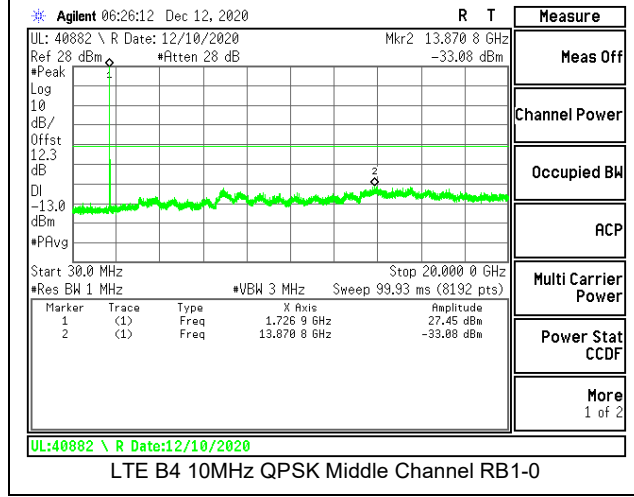

LTE B2 15MHz QPSK Low Channel RB1-0

LTE B2 15MHz 16QAM Low Channel RB1-0

LTE B2 15MHz QPSK Middle Channel RB1-0

LTE B2 15MHz 16QAM Middle Channel RB1-0

LTE B2 15MHz QPSK High Channel RB1-0

LTE B2 15MHz 16QAM High Channel RB1-0

LTE B2 20MHz QPSK Low Channel RB1-0

LTE B2 20MHz 16QAM Low Channel RB1-0

LTE B2 20MHz QPSK Middle Channel RB1-0

LTE B2 20MHz 16QAM Middle Channel RB1-0

LTE B2 20MHz QPSK High Channel RB1-0

LTE B2 20MHz 16QAM High Channel RB1-0

8.3.2. LTE BAND 4

LTE B4 10MHz QPSK High Channel RB1-0

LTE B4 10MHz 16QAM High Channel RB1-0

LTE B4 15MHz QPSK Low Channel RB1-0

LTE B4 15MHz 16QAM Low Channel RB1-0

LTE B4 15MHz QPSK Middle Channel RB1-0

LTE B4 15MHz 16QAM Middle Channel RB1-0

LTE B4 15MHz QPSK High Channel RB1-0

LTE B4 15MHz 16QAM High Channel RB1-0

LTE B4 20MHz QPSK Low Channel RB1-0

LTE B4 20MHz 16QAM Low Channel RB1-0

LTE B4 20MHz QPSK Middle Channel RB1-0

LTE B4 20MHz 16QAM Middle Channel RB1-0