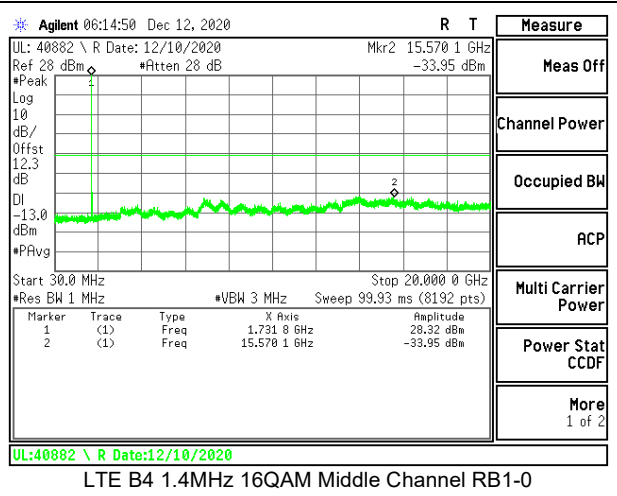

LTE B2 15MHz QPSK Low Channel RB1-0

LTE B2 15MHz 16QAM Low Channel RB1-0

LTE B2 15MHz QPSK Middle Channel RB1-0

LTE B2 15MHz 16QAM Middle Channel RB1-0

LTE B2 15MHz QPSK High Channel RB1-0

LTE B2 15MHz 16QAM High Channel RB1-0

LTE B2 20MHz QPSK Low Channel RB1-0

LTE B2 20MHz 16QAM Low Channel RB1-0

LTE B2 20MHz QPSK Middle Channel RB1-0

LTE B2 20MHz 16QAM Middle Channel RB1-0

LTE B2 20MHz QPSK High Channel RB1-0

LTE B2 20MHz 16QAM High Channel RB1-0

8.3.2. LTE BAND 4

LTE B4 10MHz QPSK High Channel RB1-0

LTE B4 10MHz 16QAM High Channel RB1-0

LTE B4 15MHz QPSK Low Channel RB1-0

LTE B4 15MHz 16QAM Low Channel RB1-0

LTE B4 15MHz QPSK Middle Channel RB1-0

LTE B4 15MHz 16QAM Middle Channel RB1-0

LTE B4 15MHz QPSK High Channel RB1-0

LTE B4 15MHz 16QAM High Channel RB1-0

LTE B4 20MHz QPSK Low Channel RB1-0

LTE B4 20MHz 16QAM Low Channel RB1-0

LTE B4 20MHz QPSK Middle Channel RB1-0

LTE B4 20MHz 16QAM Middle Channel RB1-0