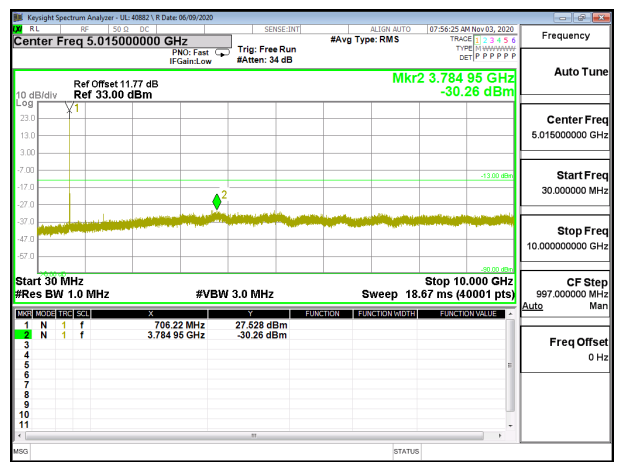

8.3.3. LTE BAND 12

LTE B12 1.4MHz QPSK Low Channel RB1-0

LTE B12 1.4MHz 16QAM Low Channel RB1-0

LTE B12 1.4MHz QPSK Middle Channel RB1-0

LTE B12 1.4MHz 16QAM Middle Channel RB1-0

LTE B12 1.4MHz QPSK High Channel RB1-0

LTE B12 1.4MHz 16QAM High Channel RB1-0

LTE B12 3MHz QPSK Low Channel RB1-0

LTE B12 3MHz 16QAM Low Channel RB1-0

LTE B12 3MHz QPSK Middle Channel RB1-0

LTE B12 3MHz 16QAM Middle Channel RB1-0

LTE B12 3MHz QPSK High Channel RB1-0

LTE B12 3MHz 16QAM High Channel RB1-0

LTE B12 5MHz QPSK Low Channel RB1-0

LTE B12 5MHz 16QAM Low Channel RB1-0

LTE B12 5MHz QPSK Middle Channel RB1-0

LTE B12 5MHz 16QAM Middle Channel RB1-0

LTE B12 5MHz QPSK High Channel RB1-0