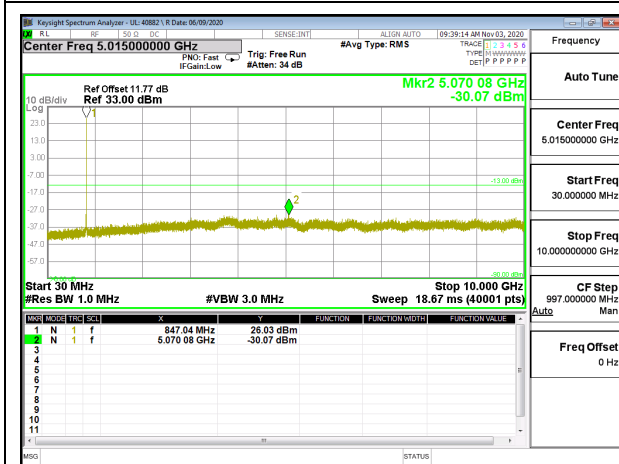

LTE B26 1.4MHz QPSK High Channel RB1-0

LTE B26 1.4MHz 16QAM High Channel RB1-0

LTE B26 3MHz QPSK Low Channel RB1-0

LTE B26 3MHz 16QAM Low Channel RB1-0

LTE B26 3MHz QPSK Middle Channel RB1-0

LTE B26 3MHz 16QAM Middle Channel RB1-0

LTE B26 3MHz QPSK High Channel RB1-0

LTE B26 3MHz 16QAM High Channel RB1-0

LTE B26 5MHz QPSK Low Channel RB1-0

LTE B26 5MHz 16QAM Low Channel RB1-0

LTE B26 5MHz QPSK Middle Channel RB1-0

LTE B26 5MHz 16QAM Middle Channel RB1-0