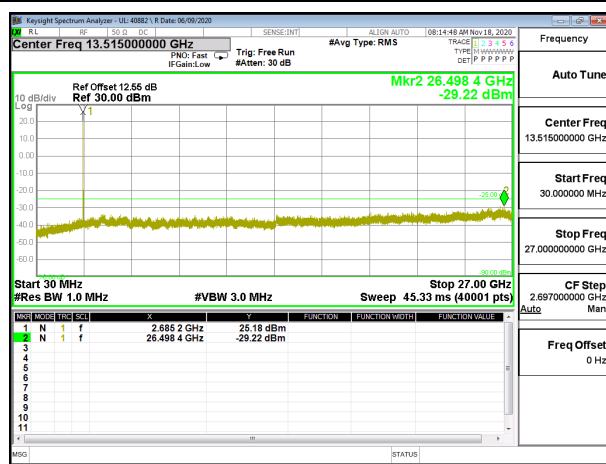

### 8.3.5. LTE BAND 41 (FCC)

LTE B41 5MHz QPSK Low Channel RB1-0

LTE B41 5MHz 16QAM Low Channel RB1-0

LTE B41 5MHz QPSK Middle Channel RB1-0

LTE B41 5MHz 16QAM Middle Channel RB1-0

LTE B41 5MHz QPSK High Channel RB1-0