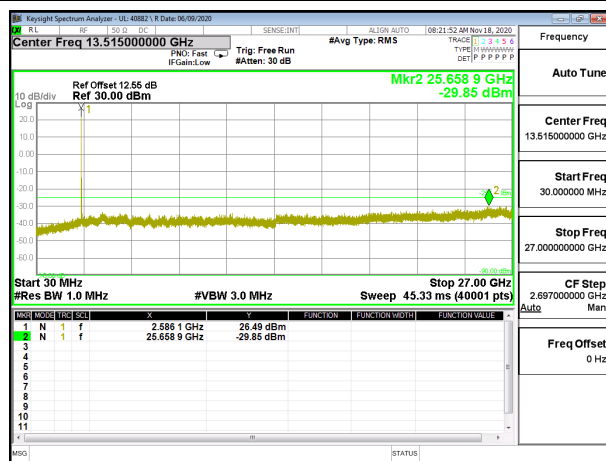

LTE B41 15MHz QPSK Middle Channel RB1-0