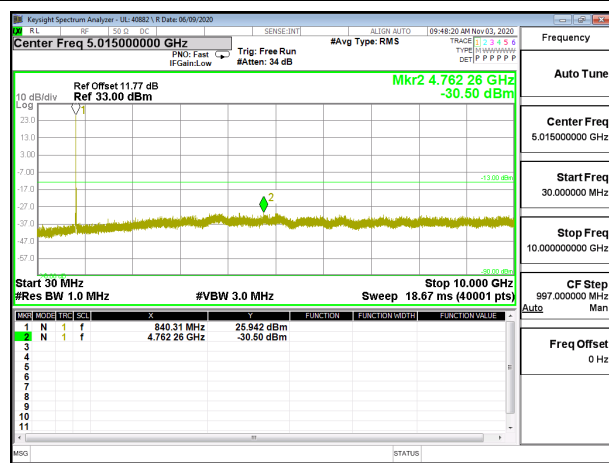

LTE B26 5MHz QPSK High Channel RB1-0

LTE B26 5MHz 16QAM High Channel RB1-0

LTE B26 10MHz QPSK Low Channel RB1-0

LTE B26 10MHz 16QAM Low Channel RB1-0

LTE B26 10MHz QPSK Middle Channel RB1-0

LTE B26 10MHz 16QAM Middle Channel RB1-0

LTE B26 10MHz QPSK High Channel RB1-0

LTE B26 10MHz 16QAM High Channel RB1-0

LTE B26 15MHz QPSK Low Channel RB1-0

LTE B26 15MHz 16QAM Low Channel RB1-0

LTE B26 15MHz QPSK Middle Channel RB1-0

LTE B26 15MHz 16QAM Middle Channel RB1-0