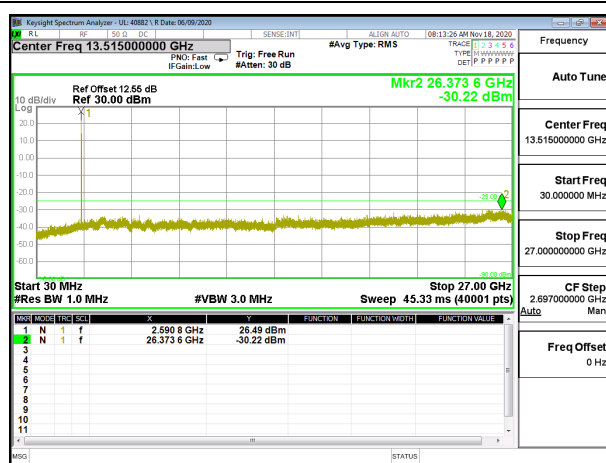

LTE B41 5MHz QPSK Middle Channel RB1-0