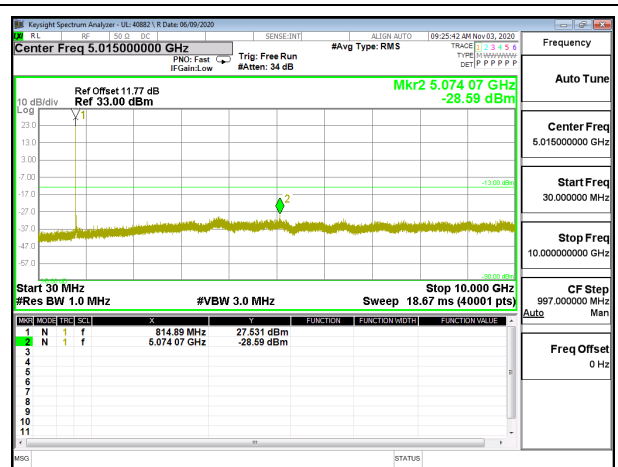

LTE B12 5MHz 16QAM High Channel RB1-0

LTE B12 10MHz QPSK Low Channel RB1-0

LTE B12 10MHz 16QAM Low Channel RB1-0

LTE B12 10MHz QPSK Middle Channel RB1-0

LTE B12 10MHz 16QAM Middle Channel RB1-0

LTE B12 10MHz QPSK High Channel RB1-0

LTE B12 10MHz 16QAM High Channel RB1-0

8.3.4. LTE BAND 26

LTE B26 1.4MHz QPSK Low Channel RB1-0

LTE B26 1.4MHz 16QAM Low Channel RB1-0

LTE B26 1.4MHz QPSK Middle Channel RB1-0

LTE B26 1.4MHz 16QAM Middle Channel RB1-0