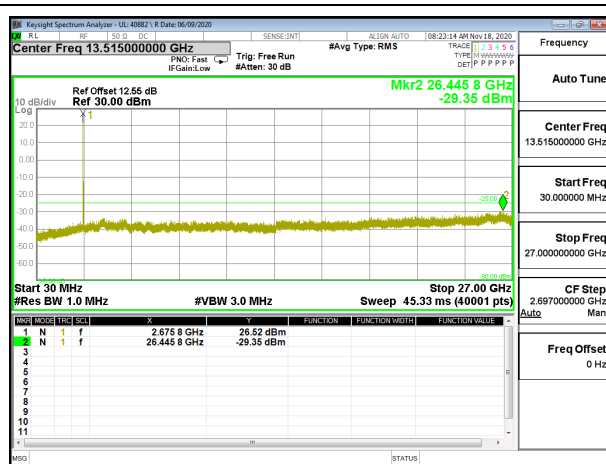

LTE B41 10MHz 16QAM High Channel RB1-0

LTE B41 15MHz QPSK Low Channel RB1-0

LTE B41 15MHz 16QAM Low Channel RB1-0

LTE B41 15MHz QPSK Middle Channel RB1-0

LTE B41 15MHz 16QAM Middle Channel RB1-0

LTE B41 15MHz QPSK High Channel RB1-0