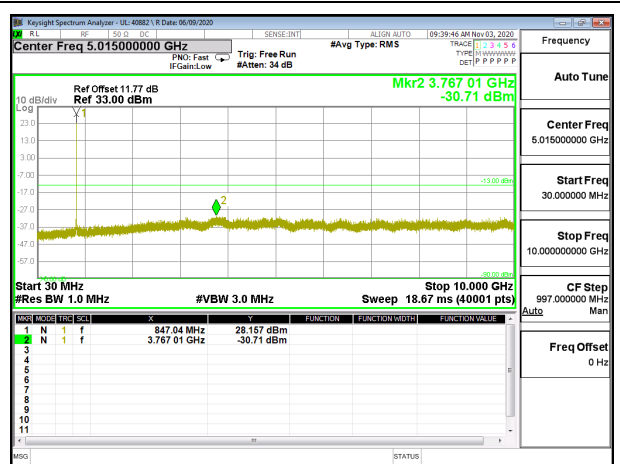

LTE B26 1.4MHz QPSK High Channel RB1-0

LTE B26 1.4MHz 16QAM High Channel RB1-0

LTE B26 3MHz QPSK Low Channel RB1-0

LTE B26 3MHz 16QAM Low Channel RB1-0

LTE B26 3MHz QPSK Middle Channel RB1-0

LTE B26 3MHz 16QAM Middle Channel RB1-0

LTE B26 3MHz QPSK High Channel RB1-0

LTE B26 3MHz 16QAM High Channel RB1-0

LTE B26 5MHz QPSK Low Channel RB1-0

LTE B26 5MHz 16QAM Low Channel RB1-0

LTE B26 5MHz QPSK Middle Channel RB1-0

LTE B26 5MHz 16QAM Middle Channel RB1-0