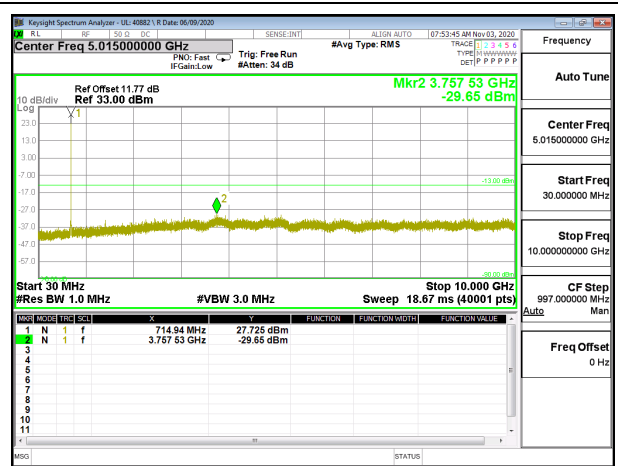

LTE B4 15MHz QPSK High Channel RB1-0

LTE B4 15MHz 16QAM High Channel RB1-0

LTE B4 20MHz QPSK Low Channel RB1-0

LTE B4 20MHz 16QAM Low Channel RB1-0

LTE B4 20MHz QPSK Middle Channel RB1-0

LTE B4 20MHz 16QAM Middle Channel RB1-0

8.3.3. LTE BAND 12

LTE B12 1.4MHz QPSK Low Channel RB1-0

LTE B12 1.4MHz 16QAM Low Channel RB1-0

LTE B12 1.4MHz QPSK Middle Channel RB1-0

LTE B12 1.4MHz 16QAM Middle Channel RB1-0

LTE B12 1.4MHz QPSK High Channel RB1-0

LTE B12 1.4MHz 16QAM High Channel RB1-0

LTE B12 3MHz QPSK Low Channel RB1-0

LTE B12 3MHz 16QAM Low Channel RB1-0

LTE B12 3MHz QPSK Middle Channel RB1-0

LTE B12 3MHz 16QAM Middle Channel RB1-0

LTE B12 3MHz QPSK High Channel RB1-0