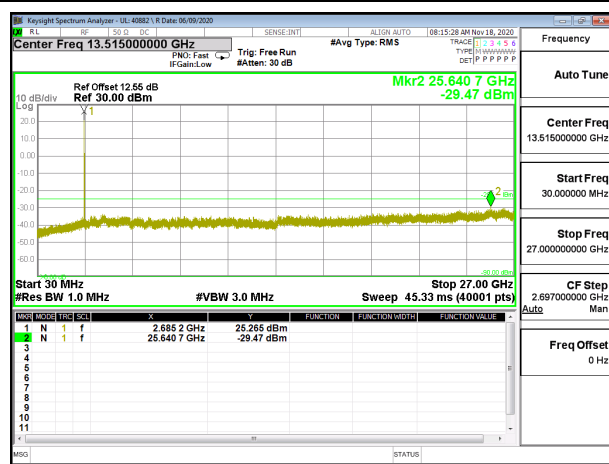

### 8.3.5. LTE BAND 41 (FCC)

LTE B41 5MHz QPSK Low Channel RB1-0

LTE B41 5MHz 16QAM Low Channel RB1-0

LTE B41 5MHz QPSK Middle Channel RB1-0

LTE B41 5MHz 16QAM Middle Channel RB1-0

LTE B41 5MHz QPSK High Channel RB1-0