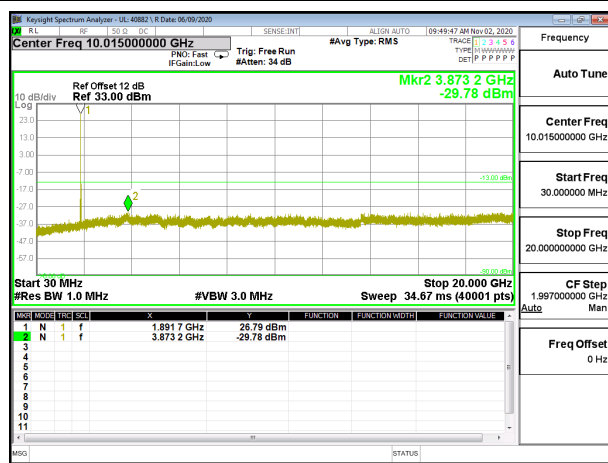

LTE B2 15MHz QPSK Low Channel RB1-0

LTE B2 15MHz 16QAM Low Channel RB1-0

LTE B2 15MHz QPSK Middle Channel RB1-0

LTE B2 15MHz 16QAM Middle Channel RB1-0

LTE B2 15MHz QPSK High Channel RB1-0

LTE B2 15MHz 16QAM High Channel RB1-0

LTE B2 20MHz QPSK Low Channel RB1-0

LTE B2 20MHz 16QAM Low Channel RB1-0

LTE B2 20MHz QPSK Middle Channel RB1-0

LTE B2 20MHz 16QAM Middle Channel RB1-0

LTE B2 20MHz QPSK High Channel RB1-0

LTE B2 20MHz 16QAM High Channel RB1-0

8.3.2. LTE BAND 4

LTE B4 10MHz QPSK High Channel RB1-0

LTE B4 10MHz 16QAM High Channel RB1-0

LTE B4 15MHz QPSK Low Channel RB1-0

LTE B4 15MHz 16QAM Low Channel RB1-0

LTE B4 15MHz QPSK Middle Channel RB1-0

LTE B4 15MHz 16QAM Middle Channel RB1-0

LTE B4 15MHz QPSK High Channel RB1-0

LTE B4 15MHz 16QAM High Channel RB1-0

LTE B4 20MHz QPSK Low Channel RB1-0

LTE B4 20MHz 16QAM Low Channel RB1-0

LTE B4 20MHz QPSK Middle Channel RB1-0

LTE B4 20MHz 16QAM Middle Channel RB1-0