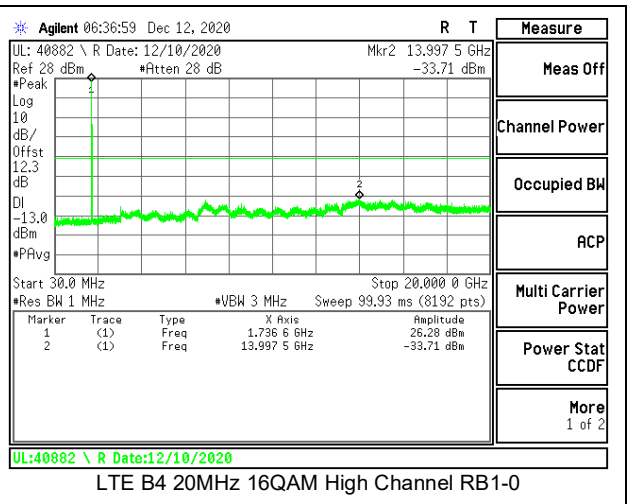

8.3.2. LTE BAND 4

LTE B4 10MHz QPSK High Channel RB1-0

LTE B4 10MHz 16QAM High Channel RB1-0

LTE B4 15MHz QPSK Low Channel RB1-0

LTE B4 15MHz 16QAM Low Channel RB1-0

LTE B4 15MHz QPSK Middle Channel RB1-0

LTE B4 15MHz 16QAM Middle Channel RB1-0

LTE B4 15MHz QPSK High Channel RB1-0

LTE B4 15MHz 16QAM High Channel RB1-0

LTE B4 20MHz QPSK Low Channel RB1-0

LTE B4 20MHz 16QAM Low Channel RB1-0

LTE B4 20MHz QPSK Middle Channel RB1-0

LTE B4 20MHz 16QAM Middle Channel RB1-0

8.3.3. LTE BAND 12

LTE B12 1.4MHz QPSK Low Channel RB1-0

LTE B12 1.4MHz 16QAM Low Channel RB1-0

LTE B12 1.4MHz QPSK Middle Channel RB1-0

LTE B12 1.4MHz 16QAM Middle Channel RB1-0

LTE B12 1.4MHz QPSK High Channel RB1-0