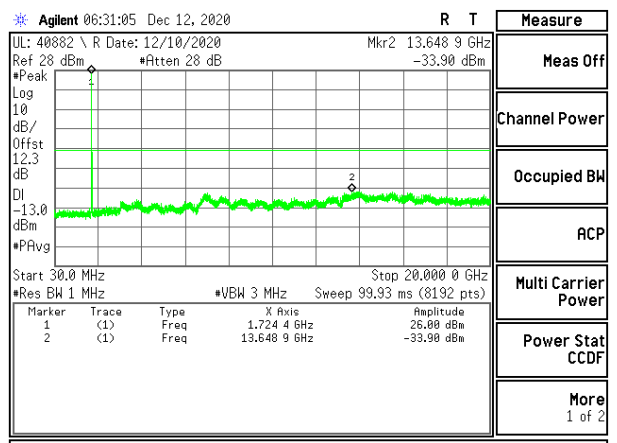

LTE B2 20MHz QPSK Low Channel RB1-0

LTE B2 20MHz 16QAM Low Channel RB1-0

LTE B2 20MHz QPSK Middle Channel RB1-0

LTE B2 20MHz 16QAM Middle Channel RB1-0

LTE B2 20MHz QPSK High Channel RB1-0

LTE B2 20MHz 16QAM High Channel RB1-0

8.3.2. LTE BAND 4

LTE B4 10MHz QPSK High Channel RB1-0

LTE B4 10MHz 16QAM High Channel RB1-0

LTE B4 15MHz QPSK Low Channel RB1-0

LTE B4 15MHz 16QAM Low Channel RB1-0

LTE B4 15MHz QPSK Middle Channel RB1-0

LTE B4 15MHz 16QAM Middle Channel RB1-0

LTE B4 15MHz QPSK High Channel RB1-0

LTE B4 15MHz 16QAM High Channel RB1-0

LTE B4 20MHz QPSK Low Channel RB1-0

LTE B4 20MHz 16QAM Low Channel RB1-0

LTE B4 20MHz QPSK Middle Channel RB1-0

LTE B4 20MHz 16QAM Middle Channel RB1-0

8.3.3. LTE BAND 12

LTE B12 1.4MHz QPSK Low Channel RB1-0

LTE B12 1.4MHz 16QAM Low Channel RB1-0

LTE B12 1.4MHz QPSK Middle Channel RB1-0

LTE B12 1.4MHz 16QAM Middle Channel RB1-0

LTE B12 1.4MHz QPSK High Channel RB1-0