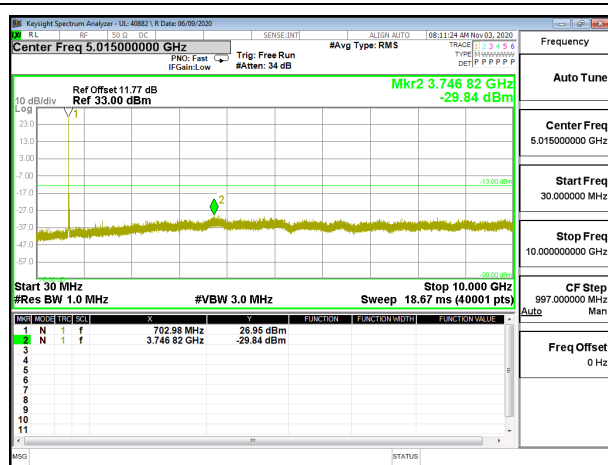

LTE B12 3MHz 16QAM High Channel RB1-0

LTE B12 5MHz QPSK Low Channel RB1-0

LTE B12 5MHz 16QAM Low Channel RB1-0

LTE B12 5MHz QPSK Middle Channel RB1-0

LTE B12 5MHz 16QAM Middle Channel RB1-0

LTE B12 5MHz QPSK High Channel RB1-0

LTE B12 5MHz 16QAM High Channel RB1-0

LTE B12 10MHz QPSK Low Channel RB1-0

LTE B12 10MHz 16QAM Low Channel RB1-0

LTE B12 10MHz QPSK Middle Channel RB1-0

LTE B12 10MHz 16QAM Middle Channel RB1-0

LTE B12 10MHz QPSK High Channel RB1-0