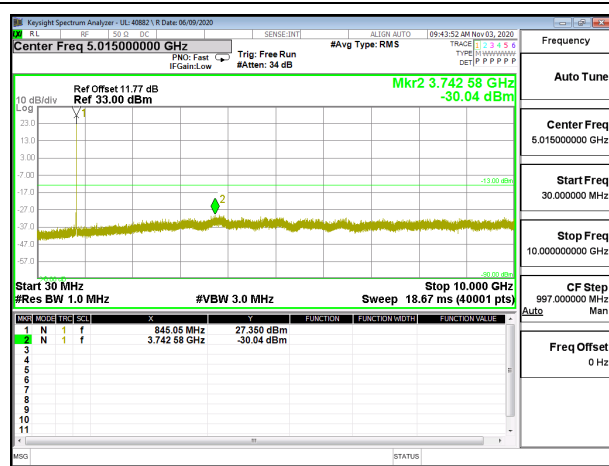

LTE B26 5MHz 16QAM High Channel RB1-0