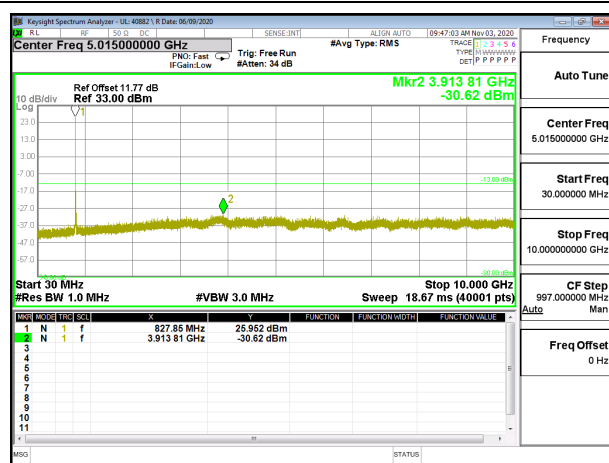

LTE B26 5MHz QPSK High Channel RB1-0

LTE B26 5MHz 16QAM High Channel RB1-0

LTE B26 10MHz QPSK Low Channel RB1-0

LTE B26 10MHz 16QAM Low Channel RB1-0

LTE B26 10MHz QPSK Middle Channel RB1-0

LTE B26 10MHz 16QAM Middle Channel RB1-0

LTE B26 10MHz QPSK High Channel RB1-0

LTE B26 10MHz 16QAM High Channel RB1-0

LTE B26 15MHz QPSK Low Channel RB1-0

LTE B26 15MHz 16QAM Low Channel RB1-0

LTE B26 15MHz QPSK Middle Channel RB1-0

LTE B26 15MHz 16QAM Middle Channel RB1-0