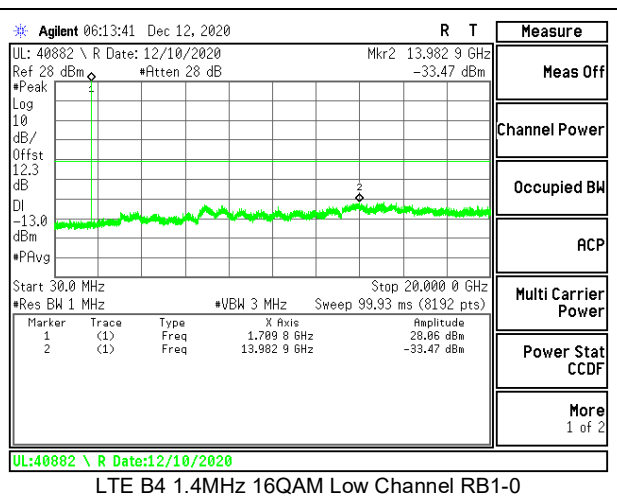

LTE B2 15MHz QPSK Low Channel RB1-0

LTE B2 15MHz 16QAM Low Channel RB1-0

LTE B2 15MHz QPSK Middle Channel RB1-0

LTE B2 15MHz 16QAM Middle Channel RB1-0

LTE B2 15MHz QPSK High Channel RB1-0

LTE B2 15MHz 16QAM High Channel RB1-0

LTE B2 20MHz QPSK Low Channel RB1-0

LTE B2 20MHz 16QAM Low Channel RB1-0

LTE B2 20MHz QPSK Middle Channel RB1-0

LTE B2 20MHz 16QAM Middle Channel RB1-0

LTE B2 20MHz QPSK High Channel RB1-0

LTE B2 20MHz 16QAM High Channel RB1-0

8.3.2. LTE BAND 4

LTE B4 10MHz QPSK High Channel RB1-0

LTE B4 10MHz 16QAM High Channel RB1-0

LTE B4 15MHz QPSK Low Channel RB1-0

LTE B4 15MHz 16QAM Low Channel RB1-0

LTE B4 15MHz QPSK Middle Channel RB1-0

LTE B4 15MHz 16QAM Middle Channel RB1-0

LTE B4 15MHz QPSK High Channel RB1-0

LTE B4 15MHz 16QAM High Channel RB1-0

LTE B4 20MHz QPSK Low Channel RB1-0

LTE B4 20MHz 16QAM Low Channel RB1-0

LTE B4 20MHz QPSK Middle Channel RB1-0

LTE B4 20MHz 16QAM Middle Channel RB1-0