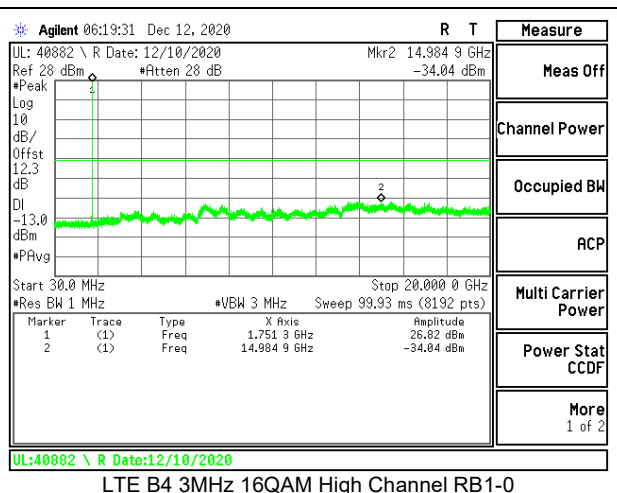

LTE B2 15MHz QPSK Low Channel RB1-0

LTE B2 15MHz 16QAM Low Channel RB1-0

LTE B2 15MHz QPSK Middle Channel RB1-0

LTE B2 15MHz 16QAM Middle Channel RB1-0

LTE B2 15MHz QPSK High Channel RB1-0

LTE B2 15MHz 16QAM High Channel RB1-0

LTE B2 20MHz QPSK Low Channel RB1-0

LTE B2 20MHz 16QAM Low Channel RB1-0

LTE B2 20MHz QPSK Middle Channel RB1-0

LTE B2 20MHz 16QAM Middle Channel RB1-0

LTE B2 20MHz QPSK High Channel RB1-0

LTE B2 20MHz 16QAM High Channel RB1-0

8.3.2. LTE BAND 4

LTE B4 10MHz QPSK High Channel RB1-0

LTE B4 10MHz 16QAM High Channel RB1-0

LTE B4 15MHz QPSK Low Channel RB1-0

LTE B4 15MHz 16QAM Low Channel RB1-0

LTE B4 15MHz QPSK Middle Channel RB1-0

LTE B4 15MHz 16QAM Middle Channel RB1-0

LTE B4 15MHz QPSK High Channel RB1-0

LTE B4 15MHz 16QAM High Channel RB1-0

LTE B4 20MHz QPSK Low Channel RB1-0

LTE B4 20MHz 16QAM Low Channel RB1-0

LTE B4 20MHz QPSK Middle Channel RB1-0

LTE B4 20MHz 16QAM Middle Channel RB1-0