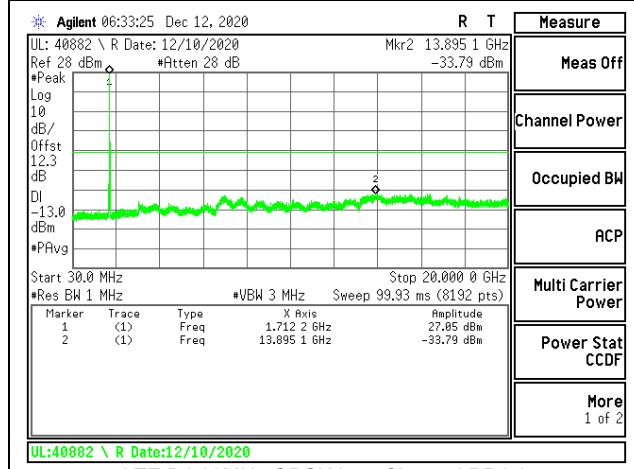

LTE B2 20MHz QPSK Low Channel RB1-0

LTE B2 20MHz 16QAM Low Channel RB1-0

LTE B2 20MHz QPSK Middle Channel RB1-0

LTE B2 20MHz 16QAM Middle Channel RB1-0

LTE B2 20MHz QPSK High Channel RB1-0

LTE B2 20MHz 16QAM High Channel RB1-0

8.3.2. LTE BAND 4

LTE B4 10MHz QPSK High Channel RB1-0

LTE B4 10MHz 16QAM High Channel RB1-0

LTE B4 15MHz QPSK Low Channel RB1-0

LTE B4 15MHz 16QAM Low Channel RB1-0

LTE B4 15MHz QPSK Middle Channel RB1-0

LTE B4 15MHz 16QAM Middle Channel RB1-0

LTE B4 15MHz QPSK High Channel RB1-0

LTE B4 15MHz 16QAM High Channel RB1-0

LTE B4 20MHz QPSK Low Channel RB1-0

LTE B4 20MHz 16QAM Low Channel RB1-0

LTE B4 20MHz QPSK Middle Channel RB1-0

LTE B4 20MHz 16QAM Middle Channel RB1-0