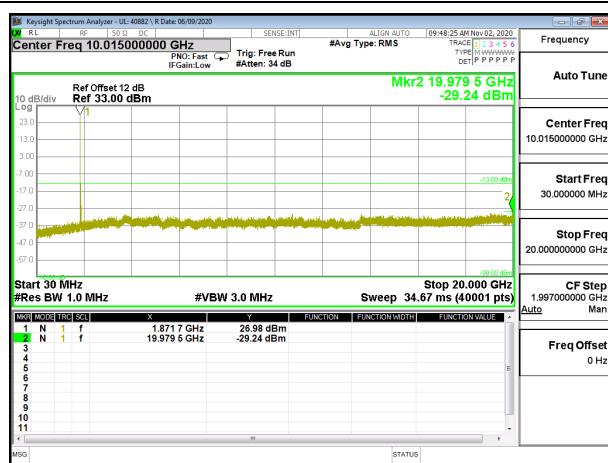

LTE B2 15MHz QPSK Low Channel RB1-0

LTE B2 15MHz 16QAM Low Channel RB1-0

LTE B2 15MHz QPSK Middle Channel RB1-0

LTE B2 15MHz 16QAM Middle Channel RB1-0

LTE B2 15MHz QPSK High Channel RB1-0

LTE B2 15MHz 16QAM High Channel RB1-0

LTE B2 20MHz QPSK Low Channel RB1-0

LTE B2 20MHz 16QAM Low Channel RB1-0

LTE B2 20MHz QPSK Middle Channel RB1-0

LTE B2 20MHz 16QAM Middle Channel RB1-0

LTE B2 20MHz QPSK High Channel RB1-0

LTE B2 20MHz 16QAM High Channel RB1-0

8.3.2. LTE BAND 4

LTE B4 10MHz QPSK High Channel RB1-0

LTE B4 10MHz 16QAM High Channel RB1-0

LTE B4 15MHz QPSK Low Channel RB1-0

LTE B4 15MHz 16QAM Low Channel RB1-0

LTE B4 15MHz QPSK Middle Channel RB1-0

LTE B4 15MHz 16QAM Middle Channel RB1-0