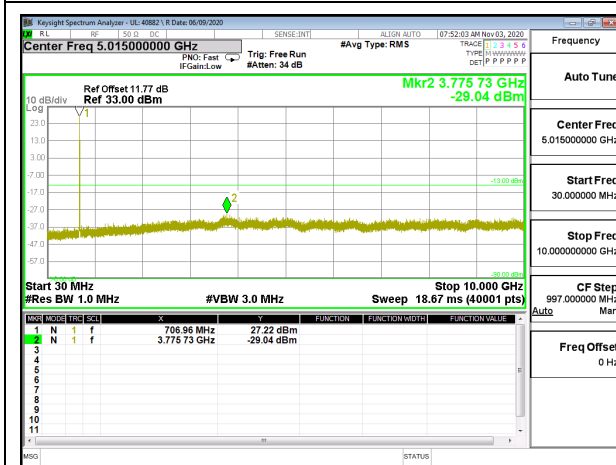

8.3.2. LTE BAND 4

LTE B4 10MHz QPSK High Channel RB1-0

LTE B4 10MHz 16QAM High Channel RB1-0

LTE B4 15MHz QPSK Low Channel RB1-0

LTE B4 15MHz 16QAM Low Channel RB1-0

LTE B4 15MHz QPSK Middle Channel RB1-0

LTE B4 15MHz 16QAM Middle Channel RB1-0

LTE B4 15MHz QPSK High Channel RB1-0

LTE B4 15MHz 16QAM High Channel RB1-0

LTE B4 20MHz QPSK Low Channel RB1-0

LTE B4 20MHz 16QAM Low Channel RB1-0

LTE B4 20MHz QPSK Middle Channel RB1-0

LTE B4 20MHz 16QAM Middle Channel RB1-0

8.3.3. LTE BAND 12

LTE B12 1.4MHz QPSK Low Channel RB1-0

LTE B12 1.4MHz 16QAM Low Channel RB1-0

LTE B12 1.4MHz QPSK Middle Channel RB1-0

LTE B12 1.4MHz 16QAM Middle Channel RB1-0

LTE B12 1.4MHz QPSK High Channel RB1-0