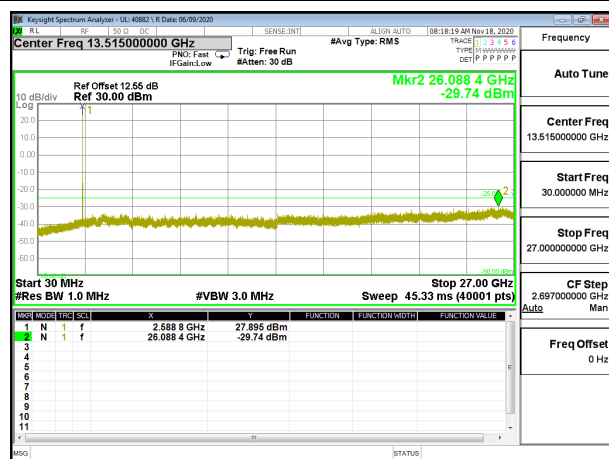

LTE B41 5MHz 16QAM High Channel RB1-0

LTE B41 10MHz QPSK Low Channel RB1-0

LTE B41 10MHz 16QAM Low Channel RB1-0

LTE B41 10MHz QPSK Middle Channel RB1-0

LTE B41 10MHz 16QAM Middle Channel RB1-0

LTE B41 10MHz QPSK High Channel RB1-0