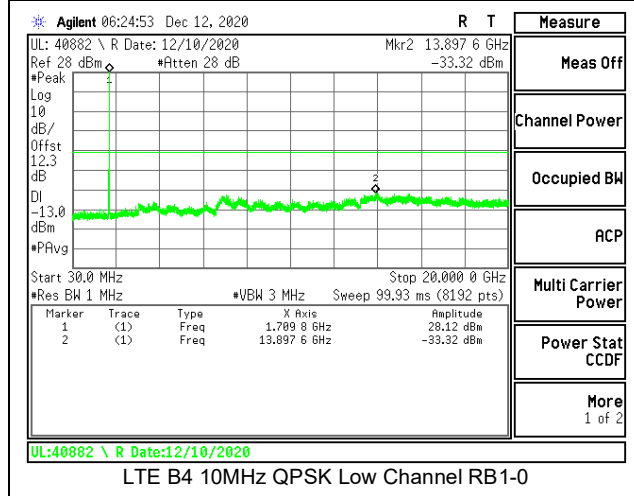

LTE B2 15MHz QPSK Low Channel RB1-0

LTE B2 15MHz 16QAM Low Channel RB1-0

LTE B2 15MHz QPSK Middle Channel RB1-0

LTE B2 15MHz 16QAM Middle Channel RB1-0

LTE B2 15MHz QPSK High Channel RB1-0

LTE B2 15MHz 16QAM High Channel RB1-0

LTE B2 20MHz QPSK Low Channel RB1-0

LTE B2 20MHz 16QAM Low Channel RB1-0

LTE B2 20MHz QPSK Middle Channel RB1-0

LTE B2 20MHz 16QAM Middle Channel RB1-0

LTE B2 20MHz QPSK High Channel RB1-0

LTE B2 20MHz 16QAM High Channel RB1-0

8.3.2. LTE BAND 4

LTE B4 10MHz QPSK High Channel RB1-0

LTE B4 10MHz 16QAM High Channel RB1-0

LTE B4 15MHz QPSK Low Channel RB1-0

LTE B4 15MHz 16QAM Low Channel RB1-0

LTE B4 15MHz QPSK Middle Channel RB1-0

LTE B4 15MHz 16QAM Middle Channel RB1-0

LTE B4 15MHz QPSK High Channel RB1-0

LTE B4 15MHz 16QAM High Channel RB1-0

LTE B4 20MHz QPSK Low Channel RB1-0

LTE B4 20MHz 16QAM Low Channel RB1-0

LTE B4 20MHz QPSK Middle Channel RB1-0

LTE B4 20MHz 16QAM Middle Channel RB1-0