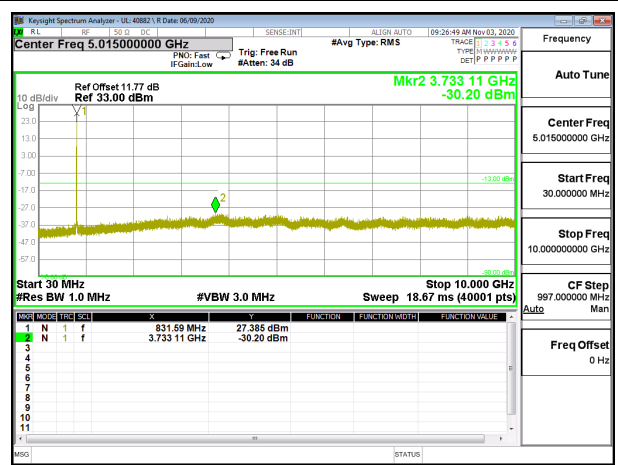

LTE B12 5MHz 16QAM High Channel RB1-0

LTE B12 10MHz QPSK Low Channel RB1-0

LTE B12 10MHz 16QAM Low Channel RB1-0

LTE B12 10MHz QPSK Middle Channel RB1-0

LTE B12 10MHz 16QAM Middle Channel RB1-0

LTE B12 10MHz QPSK High Channel RB1-0

LTE B12 10MHz 16QAM High Channel RB1-0

8.3.4. LTE BAND 26

LTE B26 1.4MHz QPSK Low Channel RB1-0

LTE B26 1.4MHz 16QAM Low Channel RB1-0

LTE B26 1.4MHz QPSK Middle Channel RB1-0

LTE B26 1.4MHz 16QAM Middle Channel RB1-0

LTE B26 1.4MHz QPSK High Channel RB1-0

LTE B26 1.4MHz 16QAM High Channel RB1-0

LTE B26 3MHz QPSK Low Channel RB1-0

LTE B26 3MHz 16QAM Low Channel RB1-0

LTE B26 3MHz QPSK Middle Channel RB1-0

LTE B26 3MHz 16QAM Middle Channel RB1-0