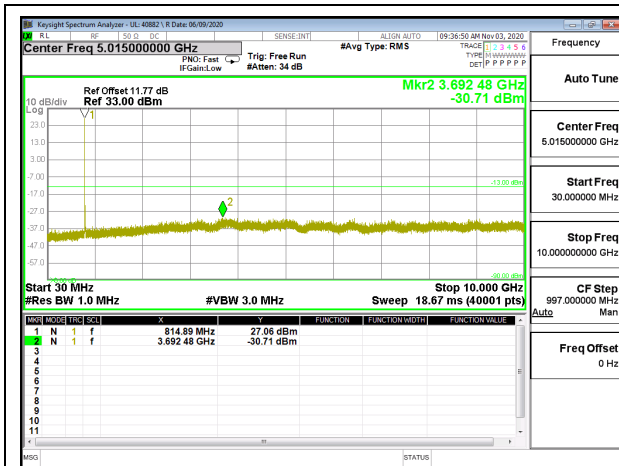

LTE B12 5MHz 16QAM High Channel RB1-0

LTE B12 10MHz QPSK Low Channel RB1-0

LTE B12 10MHz 16QAM Low Channel RB1-0

LTE B12 10MHz QPSK Middle Channel RB1-0

LTE B12 10MHz 16QAM Middle Channel RB1-0

LTE B12 10MHz QPSK High Channel RB1-0

LTE B12 10MHz 16QAM High Channel RB1-0

8.3.4. LTE BAND 26

LTE B26 1.4MHz QPSK Low Channel RB1-0

LTE B26 1.4MHz 16QAM Low Channel RB1-0

LTE B26 1.4MHz QPSK Middle Channel RB1-0

LTE B26 1.4MHz 16QAM Middle Channel RB1-0

LTE B26 1.4MHz QPSK High Channel RB1-0

LTE B26 1.4MHz 16QAM High Channel RB1-0

LTE B26 3MHz QPSK Low Channel RB1-0

LTE B26 3MHz 16QAM Low Channel RB1-0

LTE B26 3MHz QPSK Middle Channel RB1-0

LTE B26 3MHz 16QAM Middle Channel RB1-0