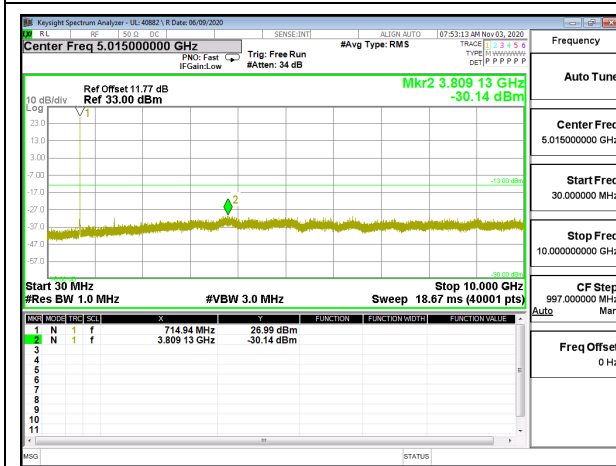

LTE B4 15MHz QPSK High Channel RB1-0

LTE B4 15MHz 16QAM High Channel RB1-0

LTE B4 20MHz QPSK Low Channel RB1-0

LTE B4 20MHz 16QAM Low Channel RB1-0

LTE B4 20MHz QPSK Middle Channel RB1-0

LTE B4 20MHz 16QAM Middle Channel RB1-0

8.3.3. LTE BAND 12

LTE B12 1.4MHz QPSK Low Channel RB1-0

LTE B12 1.4MHz 16QAM Low Channel RB1-0

LTE B12 1.4MHz QPSK Middle Channel RB1-0

LTE B12 1.4MHz 16QAM Middle Channel RB1-0

LTE B12 1.4MHz QPSK High Channel RB1-0

LTE B12 1.4MHz 16QAM High Channel RB1-0

LTE B12 3MHz QPSK Low Channel RB1-0

LTE B12 3MHz 16QAM Low Channel RB1-0

LTE B12 3MHz QPSK Middle Channel RB1-0

LTE B12 3MHz 16QAM Middle Channel RB1-0

LTE B12 3MHz QPSK High Channel RB1-0