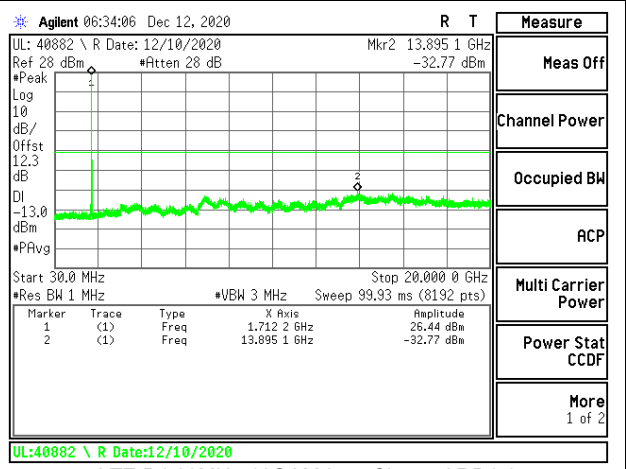

LTE B2 20MHz QPSK Low Channel RB1-0

LTE B2 20MHz 16QAM Low Channel RB1-0

LTE B2 20MHz QPSK Middle Channel RB1-0

LTE B2 20MHz 16QAM Middle Channel RB1-0

LTE B2 20MHz QPSK High Channel RB1-0

LTE B2 20MHz 16QAM High Channel RB1-0

8.3.2. LTE BAND 4

LTE B4 10MHz QPSK High Channel RB1-0

LTE B4 10MHz 16QAM High Channel RB1-0

LTE B4 15MHz QPSK Low Channel RB1-0

LTE B4 15MHz 16QAM Low Channel RB1-0

LTE B4 15MHz QPSK Middle Channel RB1-0

LTE B4 15MHz 16QAM Middle Channel RB1-0

LTE B4 15MHz QPSK High Channel RB1-0

LTE B4 15MHz 16QAM High Channel RB1-0

LTE B4 20MHz QPSK Low Channel RB1-0

LTE B4 20MHz 16QAM Low Channel RB1-0

LTE B4 20MHz QPSK Middle Channel RB1-0

LTE B4 20MHz 16QAM Middle Channel RB1-0