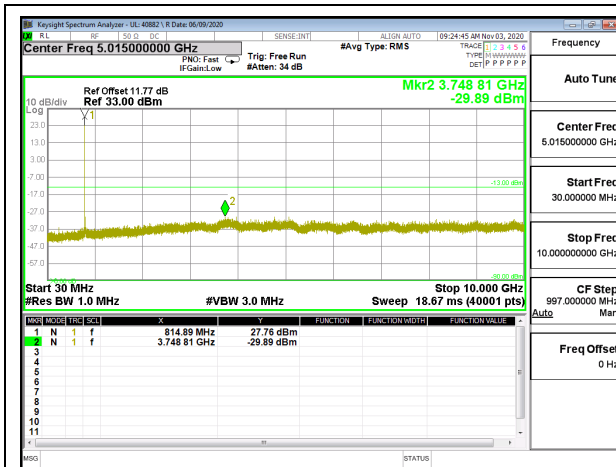

LTE B12 3MHz 16QAM High Channel RB1-0

LTE B12 5MHz QPSK Low Channel RB1-0

LTE B12 5MHz 16QAM Low Channel RB1-0

LTE B12 5MHz QPSK Middle Channel RB1-0

LTE B12 5MHz 16QAM Middle Channel RB1-0

LTE B12 5MHz QPSK High Channel RB1-0

LTE B12 5MHz 16QAM High Channel RB1-0

LTE B12 10MHz QPSK Low Channel RB1-0

LTE B12 10MHz 16QAM Low Channel RB1-0

LTE B12 10MHz QPSK Middle Channel RB1-0

LTE B12 10MHz 16QAM Middle Channel RB1-0

LTE B12 10MHz QPSK High Channel RB1-0

LTE B12 10MHz 16QAM High Channel RB1-0

8.3.4. LTE BAND 26

LTE B26 1.4MHz QPSK Low Channel RB1-0

LTE B26 1.4MHz 16QAM Low Channel RB1-0

LTE B26 1.4MHz QPSK Middle Channel RB1-0

LTE B26 1.4MHz 16QAM Middle Channel RB1-0