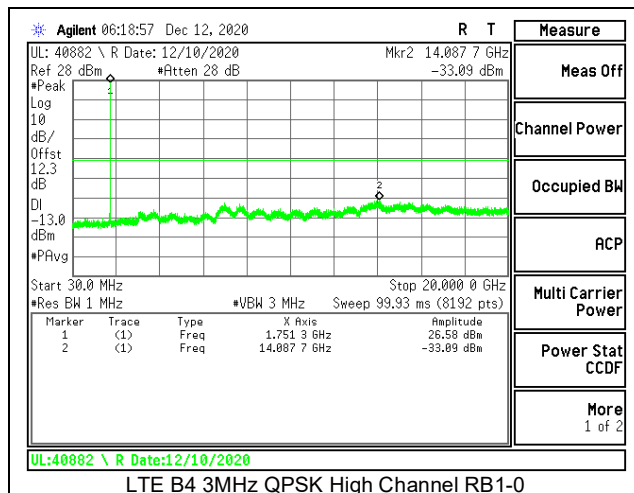

LTE B2 15MHz QPSK Low Channel RB1-0

LTE B2 15MHz 16QAM Low Channel RB1-0

LTE B2 15MHz QPSK Middle Channel RB1-0

LTE B2 15MHz 16QAM Middle Channel RB1-0

LTE B2 15MHz QPSK High Channel RB1-0

LTE B2 15MHz 16QAM High Channel RB1-0

LTE B2 20MHz QPSK Low Channel RB1-0

LTE B2 20MHz 16QAM Low Channel RB1-0

LTE B2 20MHz QPSK Middle Channel RB1-0

LTE B2 20MHz 16QAM Middle Channel RB1-0

LTE B2 20MHz QPSK High Channel RB1-0

LTE B2 20MHz 16QAM High Channel RB1-0

8.3.2. LTE BAND 4

LTE B4 10MHz QPSK High Channel RB1-0

LTE B4 10MHz 16QAM High Channel RB1-0

LTE B4 15MHz QPSK Low Channel RB1-0

LTE B4 15MHz 16QAM Low Channel RB1-0

LTE B4 15MHz QPSK Middle Channel RB1-0

LTE B4 15MHz 16QAM Middle Channel RB1-0

LTE B4 15MHz QPSK High Channel RB1-0

LTE B4 15MHz 16QAM High Channel RB1-0

LTE B4 20MHz QPSK Low Channel RB1-0

LTE B4 20MHz 16QAM Low Channel RB1-0

LTE B4 20MHz QPSK Middle Channel RB1-0

LTE B4 20MHz 16QAM Middle Channel RB1-0