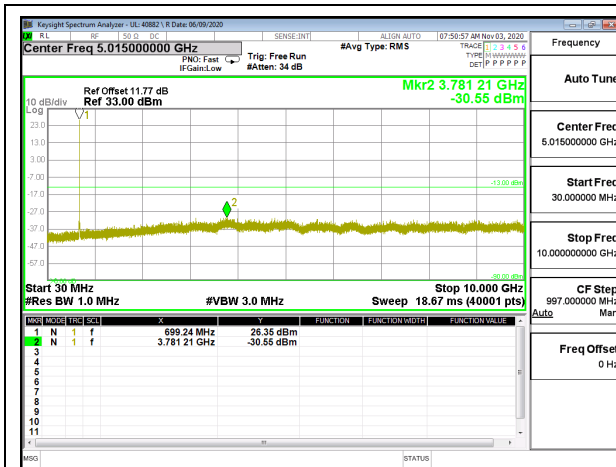

8.3.2. LTE BAND 4

LTE B4 10MHz QPSK High Channel RB1-0

LTE B4 10MHz 16QAM High Channel RB1-0

LTE B4 15MHz QPSK Low Channel RB1-0

LTE B4 15MHz 16QAM Low Channel RB1-0

LTE B4 15MHz QPSK Middle Channel RB1-0

LTE B4 15MHz 16QAM Middle Channel RB1-0

LTE B4 15MHz QPSK High Channel RB1-0

LTE B4 15MHz 16QAM High Channel RB1-0

LTE B4 20MHz QPSK Low Channel RB1-0

LTE B4 20MHz 16QAM Low Channel RB1-0

LTE B4 20MHz QPSK Middle Channel RB1-0

LTE B4 20MHz 16QAM Middle Channel RB1-0

8.3.3. LTE BAND 12

LTE B12 1.4MHz QPSK Low Channel RB1-0

LTE B12 1.4MHz 16QAM Low Channel RB1-0

LTE B12 1.4MHz QPSK Middle Channel RB1-0

LTE B12 1.4MHz 16QAM Middle Channel RB1-0

LTE B12 1.4MHz QPSK High Channel RB1-0