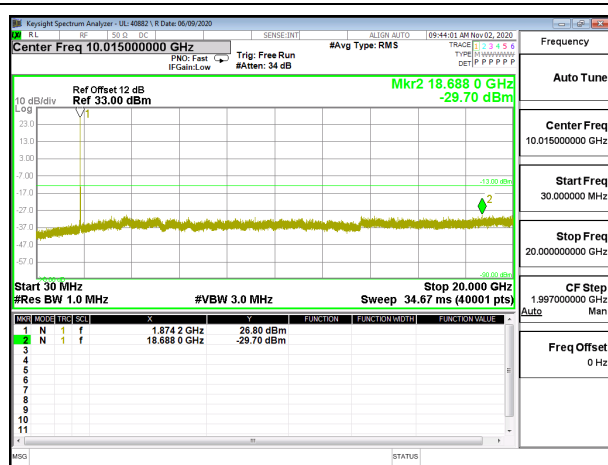

LTE B2 15MHz QPSK Low Channel RB1-0

LTE B2 15MHz 16QAM Low Channel RB1-0

LTE B2 15MHz QPSK Middle Channel RB1-0

LTE B2 15MHz 16QAM Middle Channel RB1-0

LTE B2 15MHz QPSK High Channel RB1-0

LTE B2 15MHz 16QAM High Channel RB1-0

LTE B2 20MHz QPSK Low Channel RB1-0

LTE B2 20MHz 16QAM Low Channel RB1-0

LTE B2 20MHz QPSK Middle Channel RB1-0

LTE B2 20MHz 16QAM Middle Channel RB1-0

LTE B2 20MHz QPSK High Channel RB1-0

LTE B2 20MHz 16QAM High Channel RB1-0