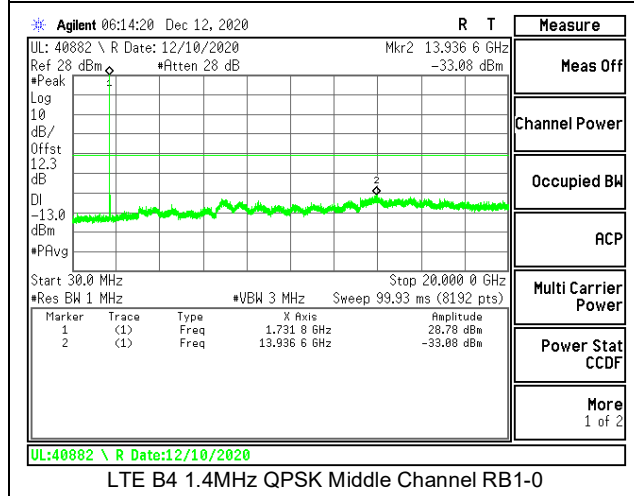

LTE B2 15MHz QPSK Low Channel RB1-0

LTE B2 15MHz 16QAM Low Channel RB1-0

LTE B2 15MHz QPSK Middle Channel RB1-0

LTE B2 15MHz 16QAM Middle Channel RB1-0

LTE B2 15MHz QPSK High Channel RB1-0

LTE B2 15MHz 16QAM High Channel RB1-0

LTE B2 20MHz QPSK Low Channel RB1-0

LTE B2 20MHz 16QAM Low Channel RB1-0

LTE B2 20MHz QPSK Middle Channel RB1-0

LTE B2 20MHz 16QAM Middle Channel RB1-0

LTE B2 20MHz QPSK High Channel RB1-0

LTE B2 20MHz 16QAM High Channel RB1-0

8.3.2. LTE BAND 4

LTE B4 10MHz QPSK High Channel RB1-0

LTE B4 10MHz 16QAM High Channel RB1-0

LTE B4 15MHz QPSK Low Channel RB1-0

LTE B4 15MHz 16QAM Low Channel RB1-0

LTE B4 15MHz QPSK Middle Channel RB1-0

LTE B4 15MHz 16QAM Middle Channel RB1-0

LTE B4 15MHz QPSK High Channel RB1-0

LTE B4 15MHz 16QAM High Channel RB1-0

LTE B4 20MHz QPSK Low Channel RB1-0

LTE B4 20MHz 16QAM Low Channel RB1-0

LTE B4 20MHz QPSK Middle Channel RB1-0

LTE B4 20MHz 16QAM Middle Channel RB1-0