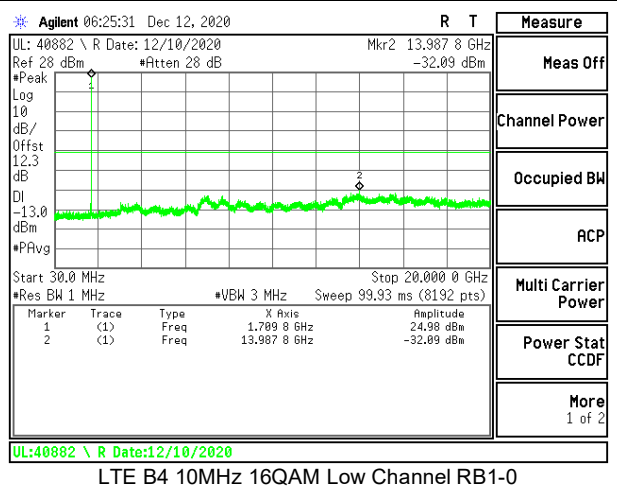

LTE B2 15MHz QPSK Low Channel RB1-0

LTE B2 15MHz 16QAM Low Channel RB1-0

LTE B2 15MHz QPSK Middle Channel RB1-0

LTE B2 15MHz 16QAM Middle Channel RB1-0

LTE B2 15MHz QPSK High Channel RB1-0

LTE B2 15MHz 16QAM High Channel RB1-0

LTE B2 20MHz QPSK Low Channel RB1-0

LTE B2 20MHz 16QAM Low Channel RB1-0

LTE B2 20MHz QPSK Middle Channel RB1-0

LTE B2 20MHz 16QAM Middle Channel RB1-0

LTE B2 20MHz QPSK High Channel RB1-0

LTE B2 20MHz 16QAM High Channel RB1-0

8.3.2. LTE BAND 4

LTE B4 10MHz QPSK High Channel RB1-0

LTE B4 10MHz 16QAM High Channel RB1-0

LTE B4 15MHz QPSK Low Channel RB1-0

LTE B4 15MHz 16QAM Low Channel RB1-0

LTE B4 15MHz QPSK Middle Channel RB1-0

LTE B4 15MHz 16QAM Middle Channel RB1-0

LTE B4 15MHz QPSK High Channel RB1-0

LTE B4 15MHz 16QAM High Channel RB1-0

LTE B4 20MHz QPSK Low Channel RB1-0

LTE B4 20MHz 16QAM Low Channel RB1-0

LTE B4 20MHz QPSK Middle Channel RB1-0

LTE B4 20MHz 16QAM Middle Channel RB1-0