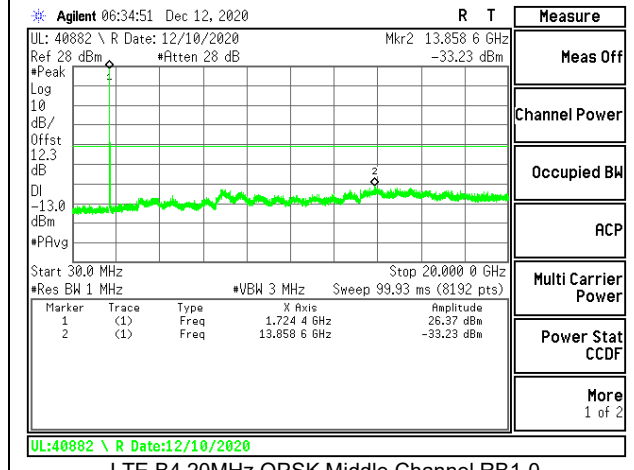

8.3.2. LTE BAND 4

LTE B4 10MHz QPSK High Channel RB1-0

LTE B4 10MHz 16QAM High Channel RB1-0

LTE B4 15MHz QPSK Low Channel RB1-0

LTE B4 15MHz 16QAM Low Channel RB1-0

LTE B4 15MHz QPSK Middle Channel RB1-0

LTE B4 15MHz 16QAM Middle Channel RB1-0

LTE B4 15MHz QPSK High Channel RB1-0

LTE B4 15MHz 16QAM High Channel RB1-0

LTE B4 20MHz QPSK Low Channel RB1-0

LTE B4 20MHz 16QAM Low Channel RB1-0

LTE B4 20MHz QPSK Middle Channel RB1-0

LTE B4 20MHz 16QAM Middle Channel RB1-0

8.3.3. LTE BAND 12

LTE B12 1.4MHz QPSK Low Channel RB1-0

LTE B12 1.4MHz 16QAM Low Channel RB1-0

LTE B12 1.4MHz QPSK Middle Channel RB1-0

LTE B12 1.4MHz 16QAM Middle Channel RB1-0

LTE B12 1.4MHz QPSK High Channel RB1-0