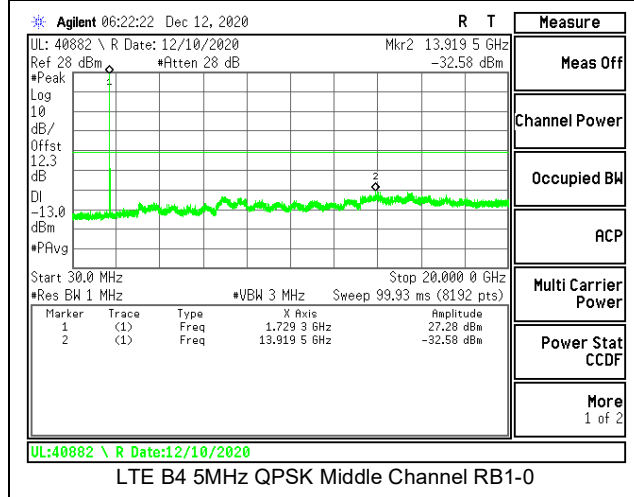

LTE B2 15MHz QPSK Low Channel RB1-0

LTE B2 15MHz 16QAM Low Channel RB1-0

LTE B2 15MHz QPSK Middle Channel RB1-0

LTE B2 15MHz 16QAM Middle Channel RB1-0

LTE B2 15MHz QPSK High Channel RB1-0

LTE B2 15MHz 16QAM High Channel RB1-0

LTE B2 20MHz QPSK Low Channel RB1-0

LTE B2 20MHz 16QAM Low Channel RB1-0

LTE B2 20MHz QPSK Middle Channel RB1-0

LTE B2 20MHz 16QAM Middle Channel RB1-0

LTE B2 20MHz QPSK High Channel RB1-0

LTE B2 20MHz 16QAM High Channel RB1-0

8.3.2. LTE BAND 4

LTE B4 10MHz QPSK High Channel RB1-0

LTE B4 10MHz 16QAM High Channel RB1-0

LTE B4 15MHz QPSK Low Channel RB1-0

LTE B4 15MHz 16QAM Low Channel RB1-0

LTE B4 15MHz QPSK Middle Channel RB1-0

LTE B4 15MHz 16QAM Middle Channel RB1-0

LTE B4 15MHz QPSK High Channel RB1-0

LTE B4 15MHz 16QAM High Channel RB1-0

LTE B4 20MHz QPSK Low Channel RB1-0

LTE B4 20MHz 16QAM Low Channel RB1-0

LTE B4 20MHz QPSK Middle Channel RB1-0

LTE B4 20MHz 16QAM Middle Channel RB1-0