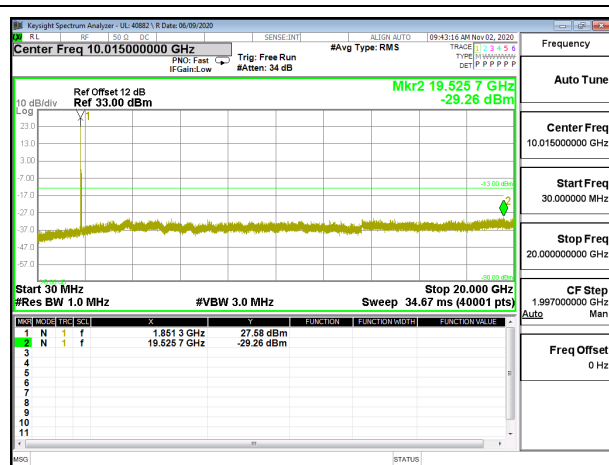

LTE B2 15MHz QPSK Low Channel RB1-0

LTE B2 15MHz 16QAM Low Channel RB1-0

LTE B2 15MHz QPSK Middle Channel RB1-0

LTE B2 15MHz 16QAM Middle Channel RB1-0

LTE B2 15MHz QPSK High Channel RB1-0

LTE B2 15MHz 16QAM High Channel RB1-0

LTE B2 20MHz QPSK Low Channel RB1-0

LTE B2 20MHz 16QAM Low Channel RB1-0

LTE B2 20MHz QPSK Middle Channel RB1-0

LTE B2 20MHz 16QAM Middle Channel RB1-0

LTE B2 20MHz QPSK High Channel RB1-0

LTE B2 20MHz 16QAM High Channel RB1-0