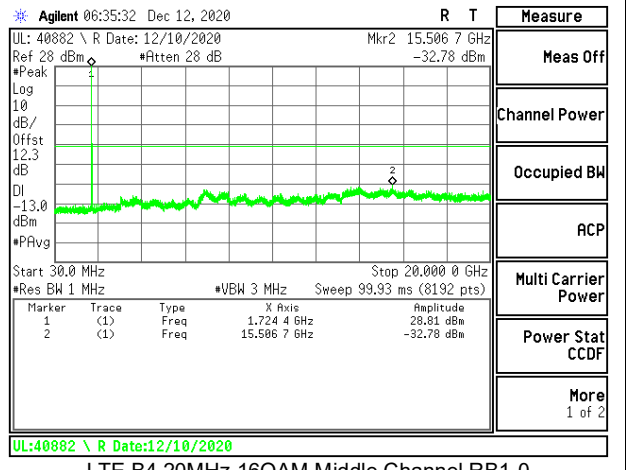

8.3.2. LTE BAND 4

LTE B4 10MHz QPSK High Channel RB1-0

LTE B4 10MHz 16QAM High Channel RB1-0

LTE B4 15MHz QPSK Low Channel RB1-0

LTE B4 15MHz 16QAM Low Channel RB1-0

LTE B4 15MHz QPSK Middle Channel RB1-0

LTE B4 15MHz 16QAM Middle Channel RB1-0

LTE B4 15MHz QPSK High Channel RB1-0

LTE B4 15MHz 16QAM High Channel RB1-0

LTE B4 20MHz QPSK Low Channel RB1-0

LTE B4 20MHz 16QAM Low Channel RB1-0

LTE B4 20MHz QPSK Middle Channel RB1-0

LTE B4 20MHz 16QAM Middle Channel RB1-0

8.3.3. LTE BAND 12

LTE B12 1.4MHz QPSK Low Channel RB1-0

LTE B12 1.4MHz 16QAM Low Channel RB1-0

LTE B12 1.4MHz QPSK Middle Channel RB1-0

LTE B12 1.4MHz 16QAM Middle Channel RB1-0

LTE B12 1.4MHz QPSK High Channel RB1-0

LTE B12 1.4MHz 16QAM High Channel RB1-0

LTE B12 3MHz QPSK Low Channel RB1-0

LTE B12 3MHz 16QAM Low Channel RB1-0

LTE B12 3MHz QPSK Middle Channel RB1-0

LTE B12 3MHz 16QAM Middle Channel RB1-0

LTE B12 3MHz QPSK High Channel RB1-0