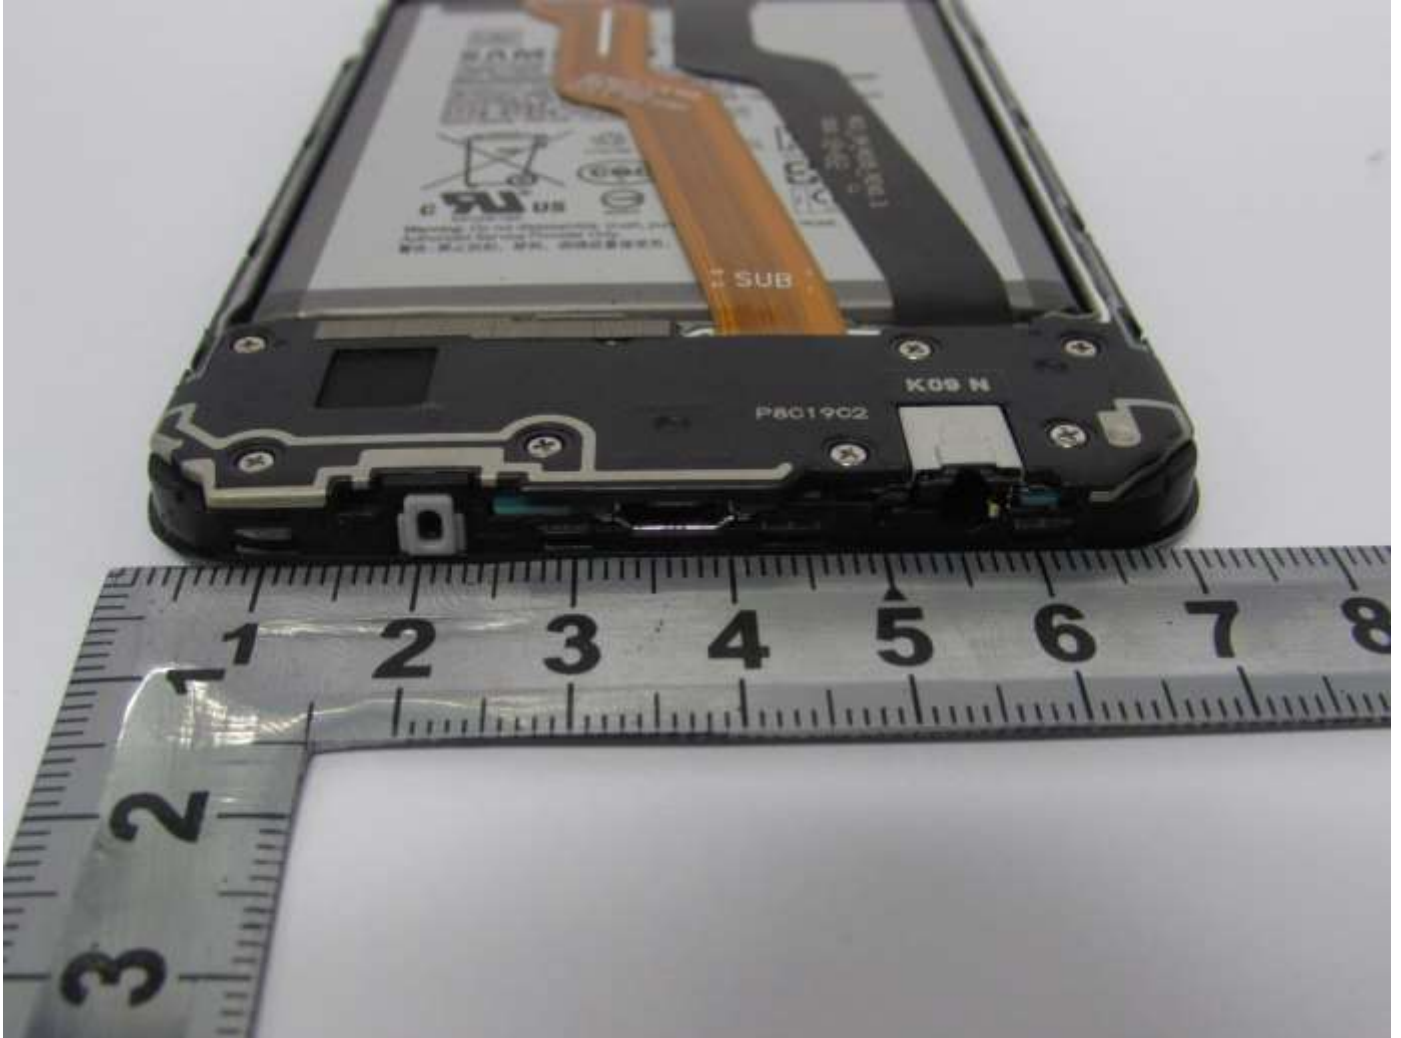

- INTERNAL PHOTOGRAPHS

■ MAIN / Bluetooth & WLAN ANTENNA INTERNAL PHOTO

Diversity ANTENNA Rx
GSM/GPRS/EDGE 850/1900 Rx
UMTS Band 2/4/5 Rx
LTE Band 2/4/5/12/17/41 Rx

GPS ANTENNA Rx
WLAN 2.4 GHz) ANT. Tx/Rx
BT ANTENNA Tx/Rx

MAIN1 ANTENNA Tx/Rx
GSM/GPRS/EDGE 850/1900 Tx/Rx
UMTS Band 2/4/5 Tx/Rx
LTE Band 2/4/5/12/17 Tx/Rx

MAIN2 ANTENNA Tx/Rx
LTE Band 41 Tx/Rx

■ INTERNAL PHOTO

■ INTERNAL PHOTO

■ INTERNAL PHOTO

■ INTERNAL PHOTO

■ INTERNAL PHOTO