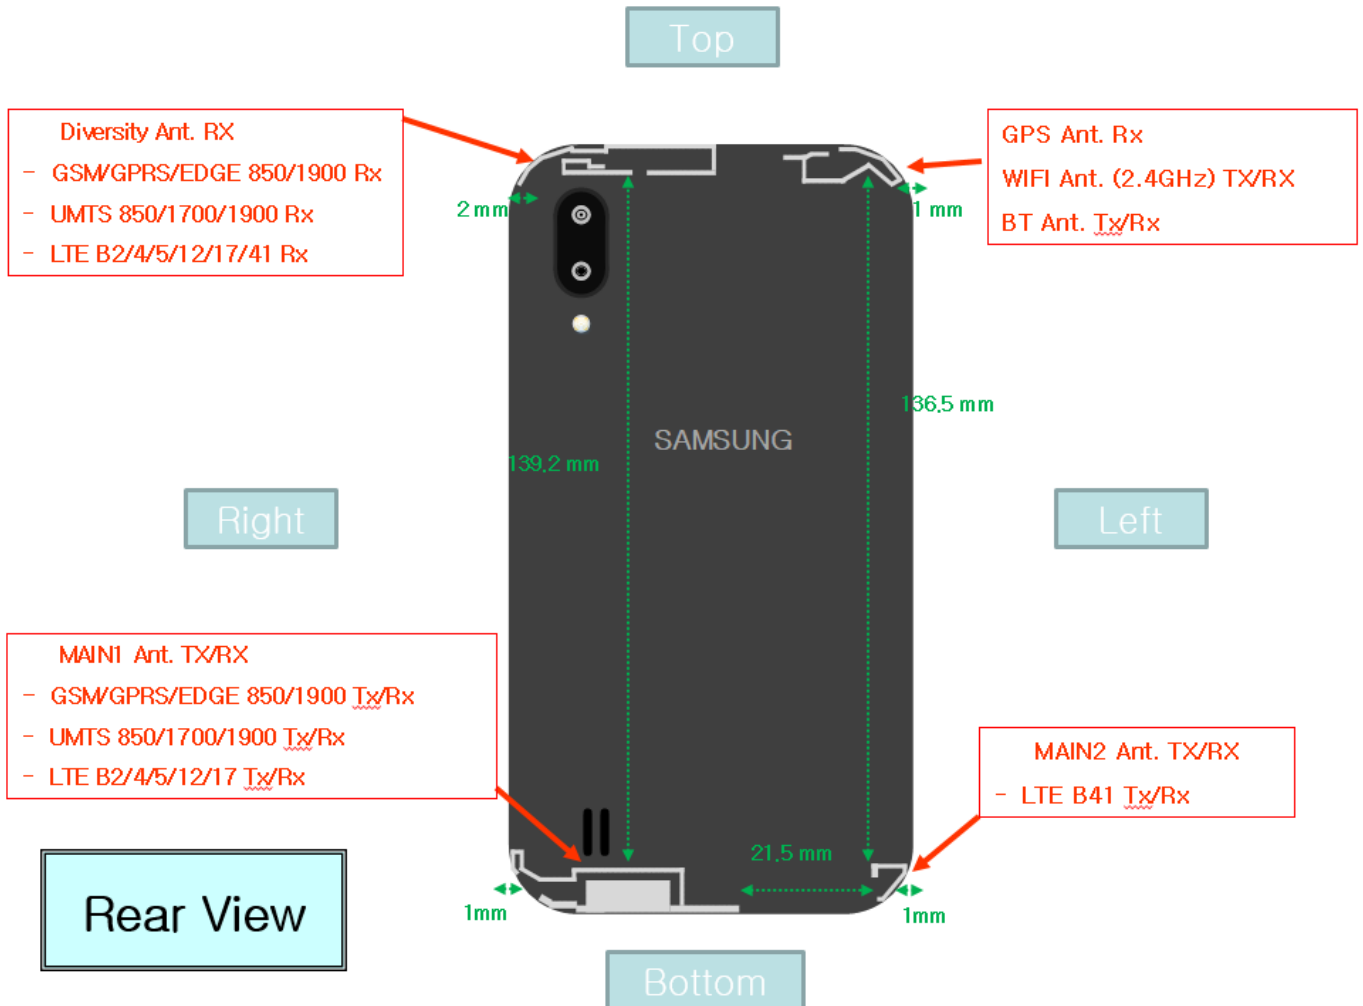

Attachment 8.

- DUT Antenna Information and SAR Test SETUP PHOTOGRAPHS

DUT Antenna Information

* Placement of each antenna

* Diagonal imension of Display and Device

SAR Test Setup Photographs

■ Test Setup Photo(Left All)

■ **Test Setup Photo(Left Touch/Tilt)**

■ **Test Setup Photo(Right All)**

■ **Test Setup Photo (Right Touch/Tilt)**

■ **Test Setup Photo (Body All)**

■ **Test Setup Photo (Rear)**

[Distance of 0 mm from the EUT]