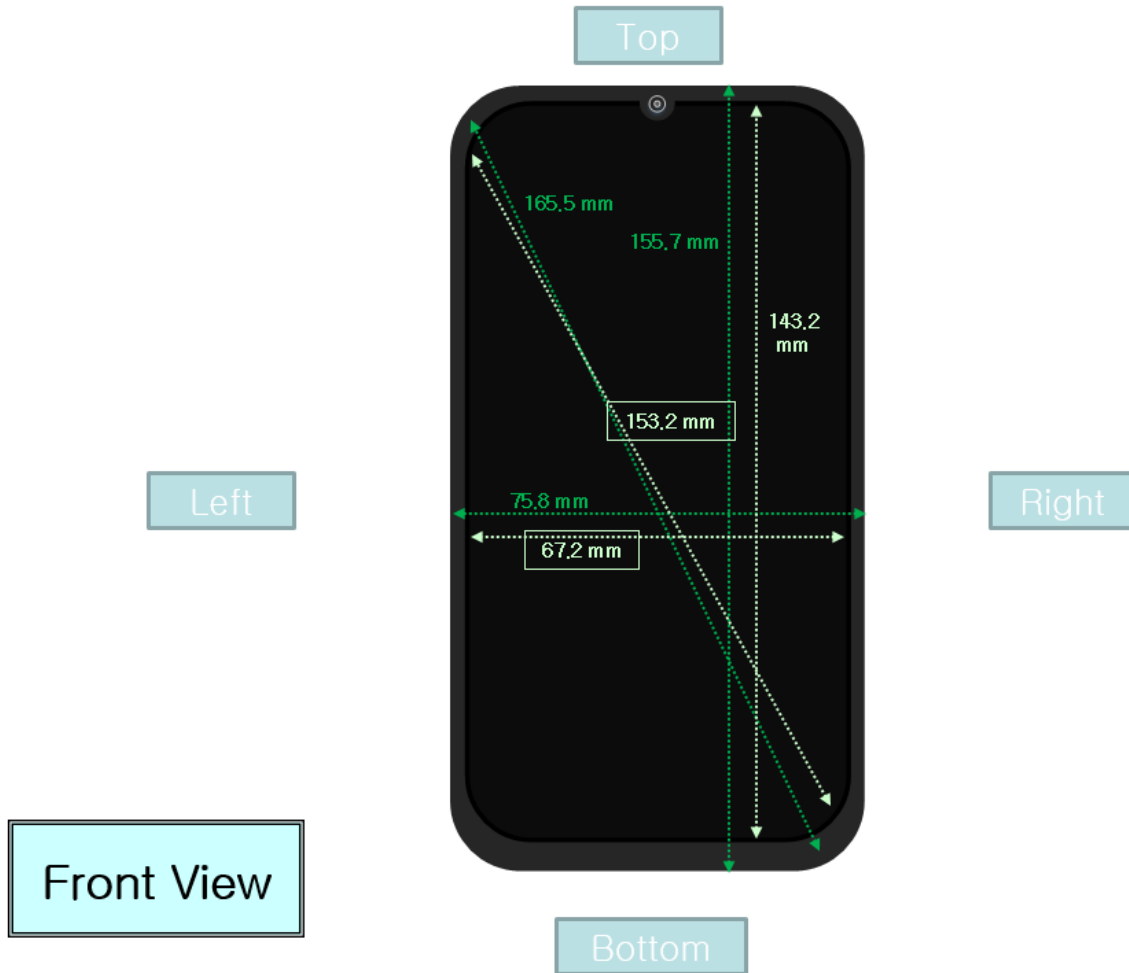

Attachment 8.

- DUT Antenna Information and SAR Test SETUP PHOTOGRAPHS

DUT Antenna Information

* Placement of each antenna

* Diagonal imension of Display and Device

SAR Test Setup Photographs

■ Test Setup Photo(Left All)

■ **Test Setup Photo(Left Touch/Tilt)**

■ **Test Setup Photo(Right All)**

■ **Test Setup Photo (Right Touch/Tilt)**

■ **Test Setup Photo (Body All)**

■ **Test Setup Photo (Rear)**

[Distance of 0 mm from the EUT]

■ **Test Setup Photo (Rear)**

[Distance of 10 mm from the EUT]

■ **Test Setup Photo (Rear)**

[Distance of 13 mm from the EUT]

■ **Test Setup Photo (Rear)**

[Distance of 15 mm from the EUT]

■ **Test Setup Photo (Front)**

[Distance of 0 mm from the EUT]

■ **Test Setup Photo (Front)**

[Distance of 10 mm from the EUT]

■ **Test Setup Photo (Front)**

[Distance of 15 mm from the EUT]

■ **Test Setup Photo (Left)**

[Distance of 0 mm from the EUT]