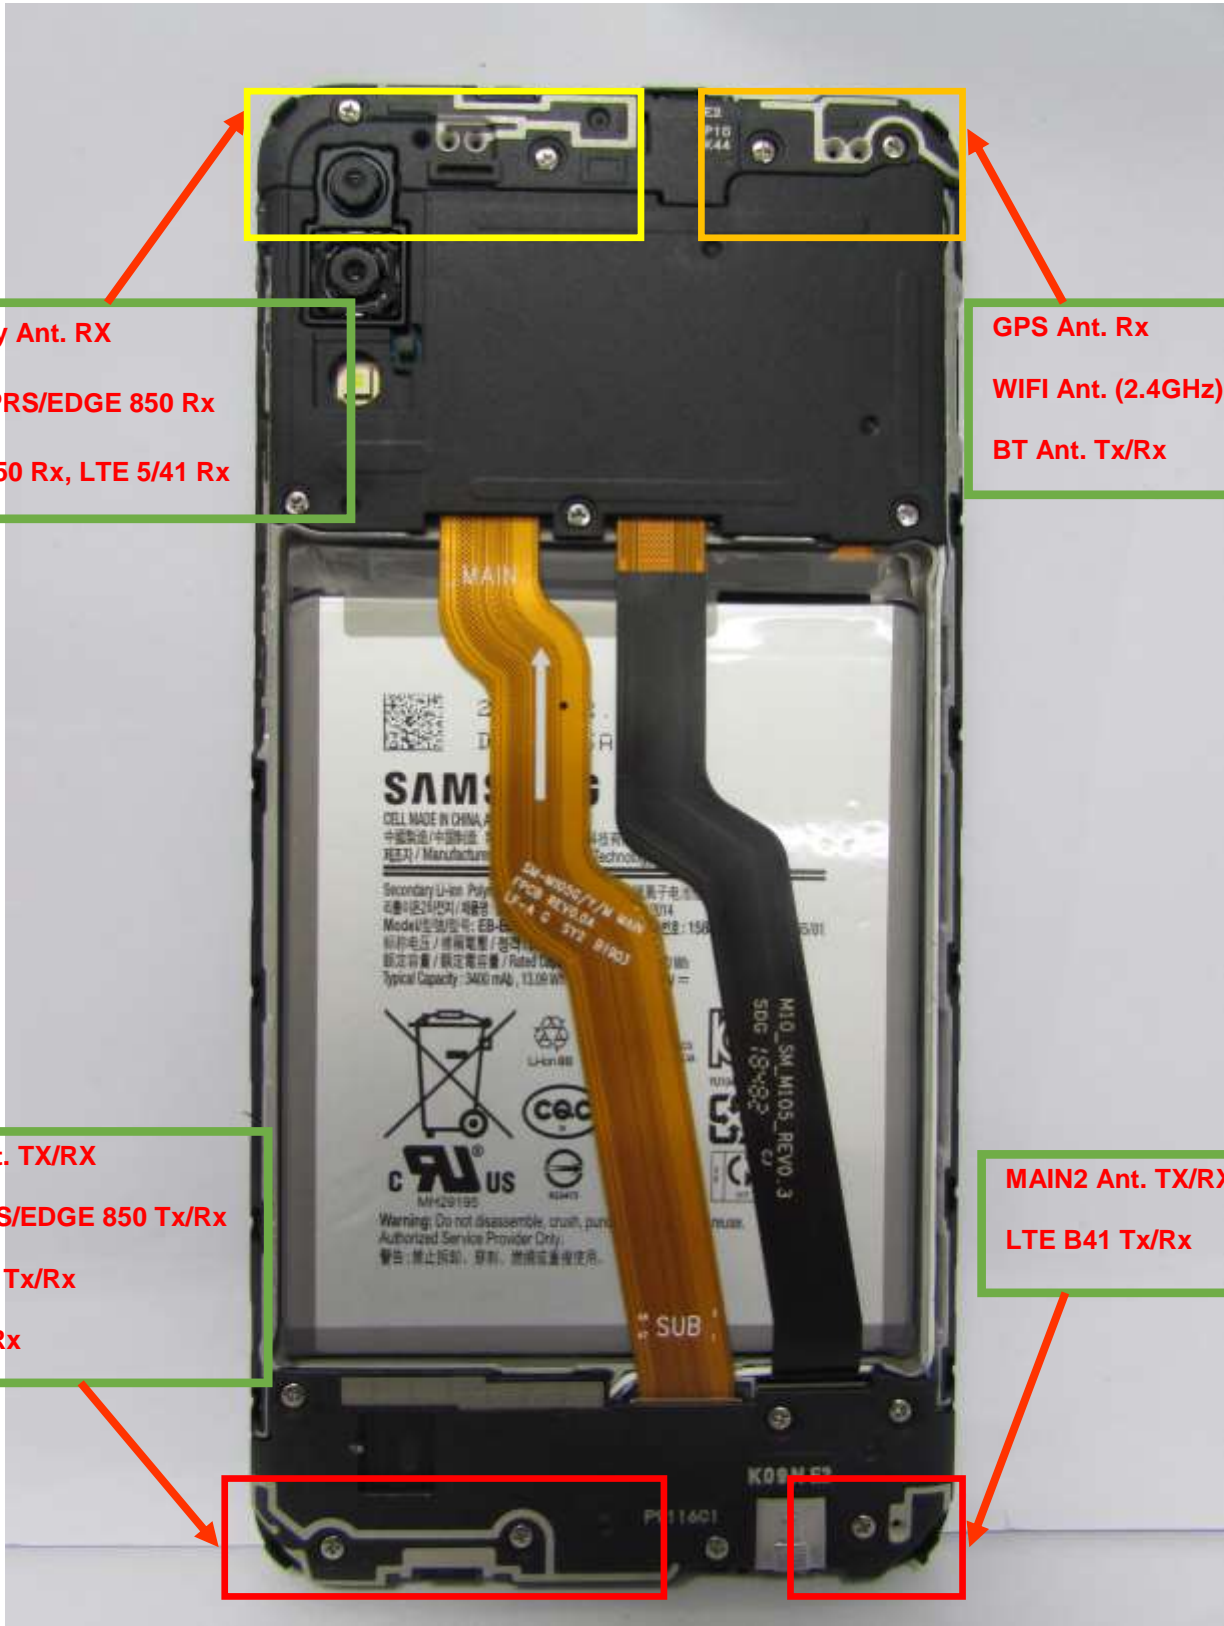

- INTERNAL PHOTOGRAPHS

■ MAIN / Bluetooth & WLAN ANTENNA INTERNAL PHOTO

Diversity Ant. RX
GSM/GPRS/EDGE 850 Rx
UMTS 850 Rx, LTE 5/41 Rx

GPS Ant. Rx
WIFI Ant. (2.4GHz) TX/RX
BT Ant. Tx/Rx

MAIN1 Ant. TX/RX
GSM/GPRS/EDGE 850 Tx/Rx
UMTS 850 Tx/Rx
LTE 5 Tx/Rx

MAIN2 Ant. TX/RX
LTE B41 Tx/Rx

■ INTERNAL PHOTO

■ INTERNAL PHOTO

■ INTERNAL PHOTO

■ INTERNAL PHOTO

■ INTERNAL PHOTO

■ INTERNAL PHOTO

■ INTERNAL PHOTO