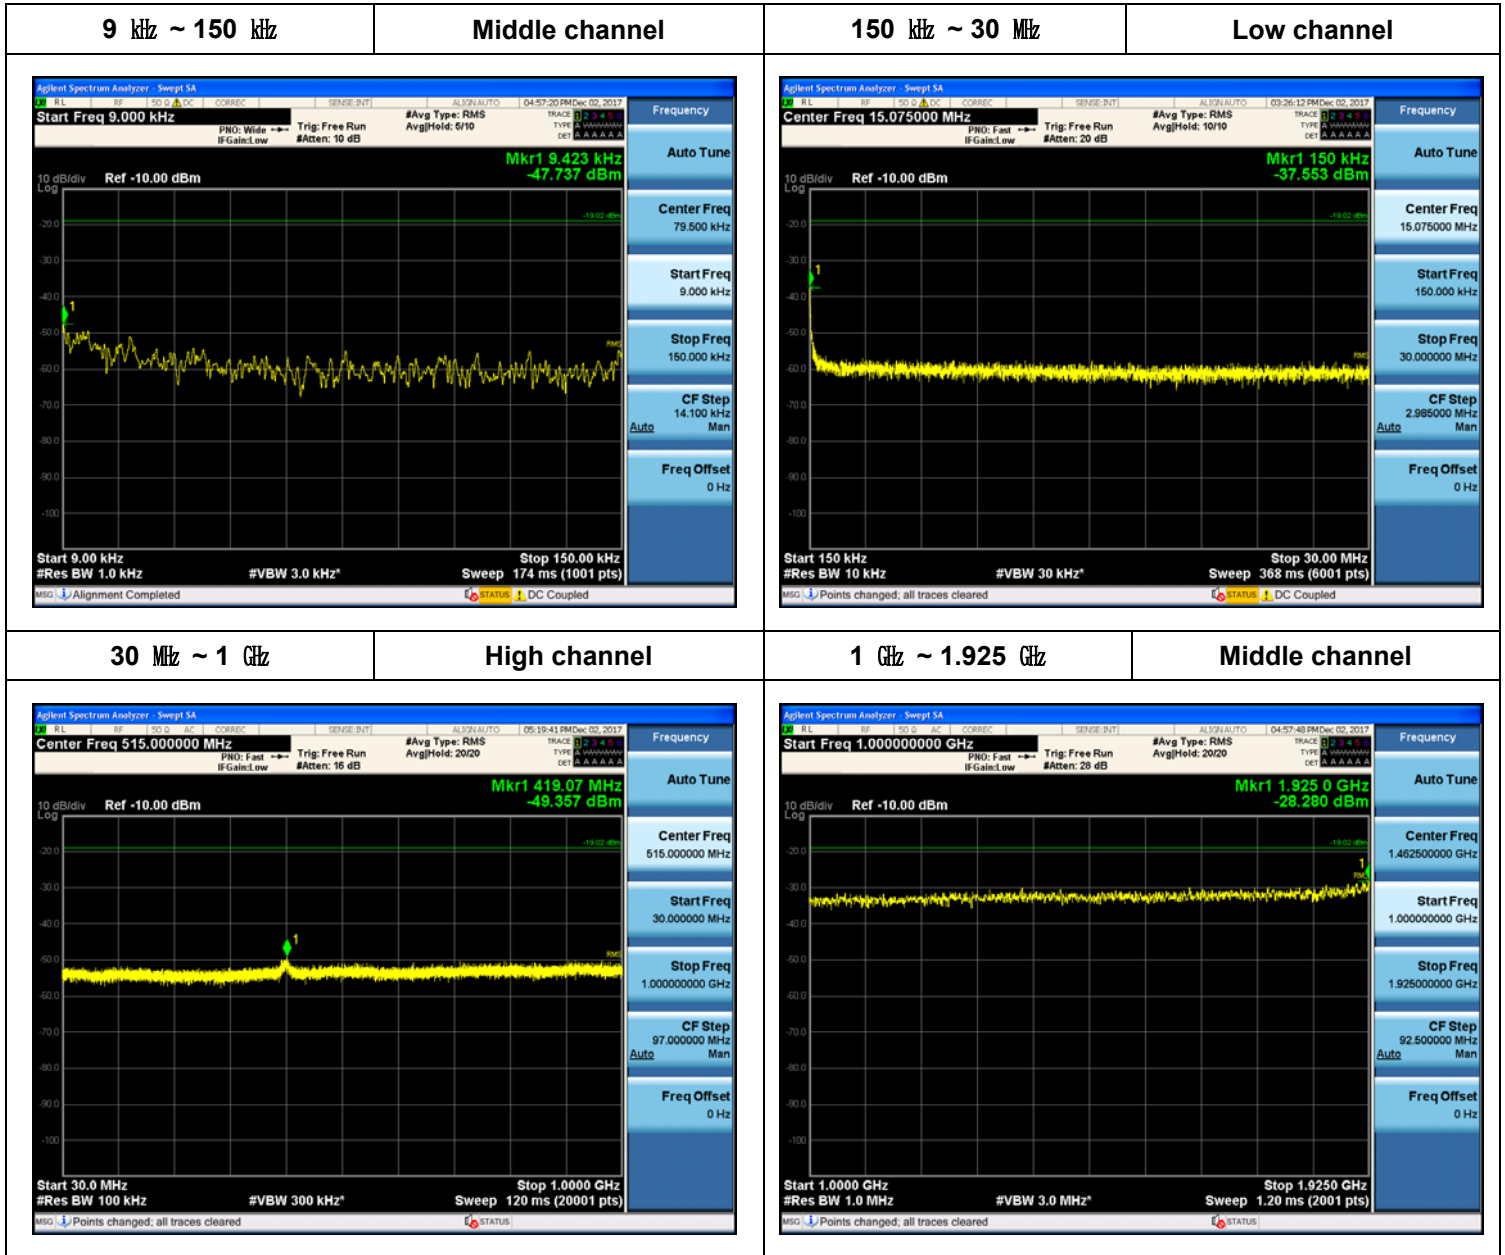

Plot Data for Output Port 3_QPSK

Plot Data for Output Port 3_16QAM

Plot Data for Output Port 3_64QAM

Plot Data for Output Port 3_256QAM

10 MHz + 5 MHz / 2 Carriers (20 W + 10 W)

Plot Data for Output Port 0_QPSK

Plot Data for Output Port 0_16QAM

Plot Data for Output Port 0_64QAM

Plot Data for Output Port 0_256QAM

Plot Data for Output Port 1_QPSK

Plot Data for Output Port 1_16QAM

Plot Data for Output Port 1_64QAM