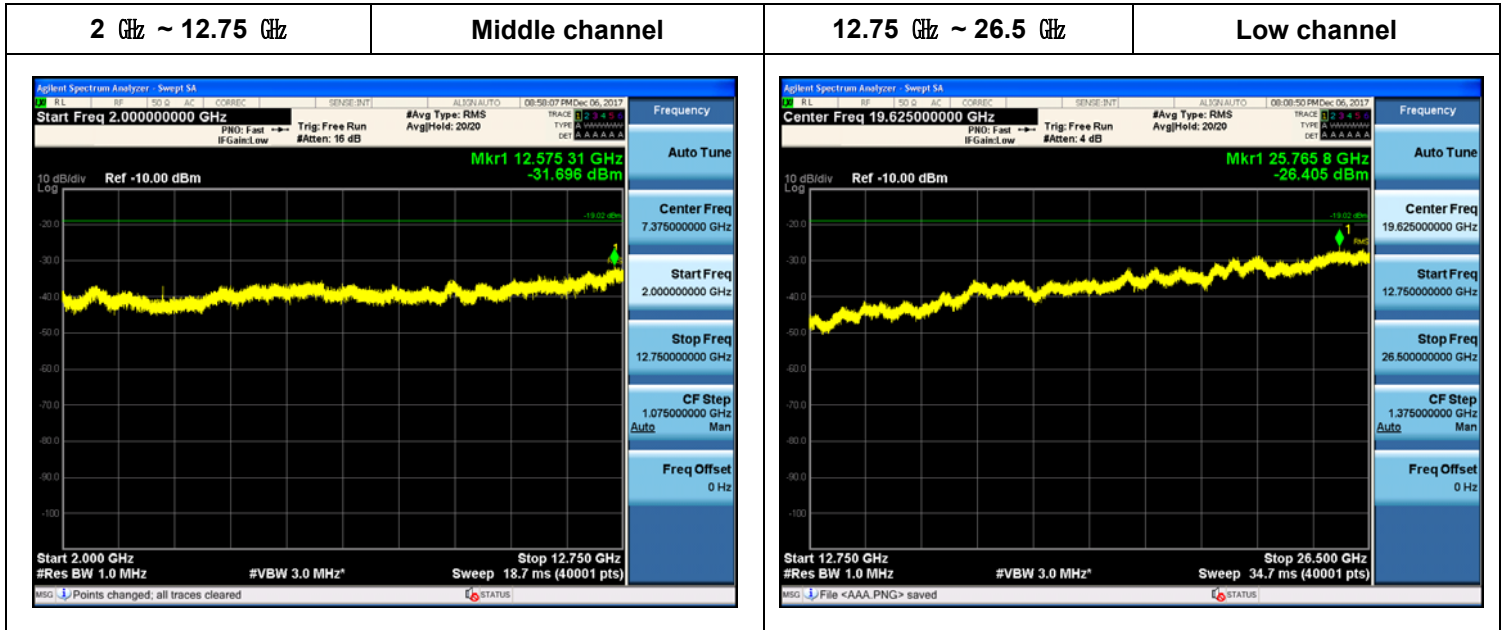

Plot Data for Output Port 3_QPSK

Plot Data for Output Port 3_16QAM

Plot Data for Output Port 3_64QAM

Plot Data for Output Port 3_256QAM

10 MHz + 5 MHz / 2 Carriers (20 W + 10 W)

Plot Data for Output Port 0_QPSK

Plot Data for Output Port 0_16QAM

Plot Data for Output Port 0_64QAM

Plot Data for Output Port 0_256QAM

Plot Data for Output Port 1_QPSK

Plot Data for Output Port 1_16QAM

Plot Data for Output Port 1_64QAM