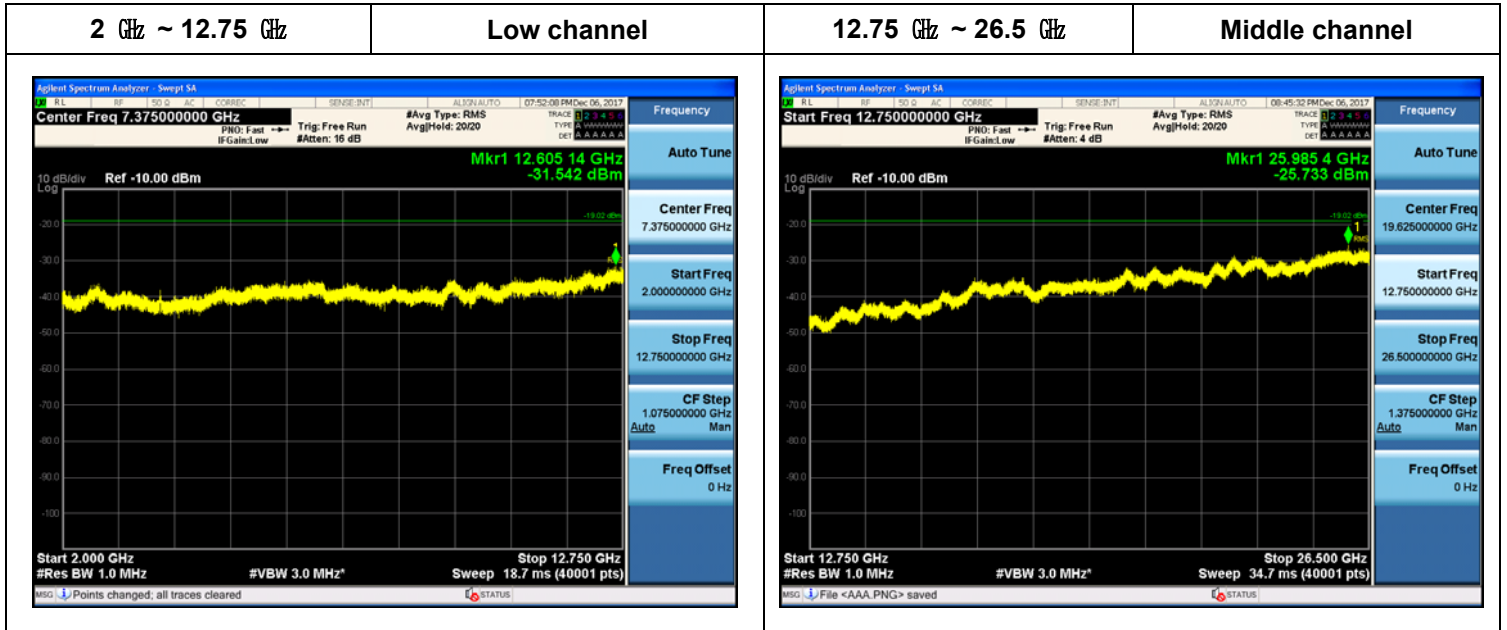

Plot Data for Output Port 3_QPSK

Plot Data for Output Port 3_16QAM

Plot Data for Output Port 3_64QAM

Plot Data for Output Port 3_256QAM

10 MHz + 5 MHz / 2 Carriers (20 W + 10 W)

Plot Data for Output Port 0_QPSK

Plot Data for Output Port 0_16QAM

Plot Data for Output Port 0_64QAM

Plot Data for Output Port 0_256QAM

Plot Data for Output Port 1_QPSK

Plot Data for Output Port 1_16QAM

Plot Data for Output Port 1_64QAM