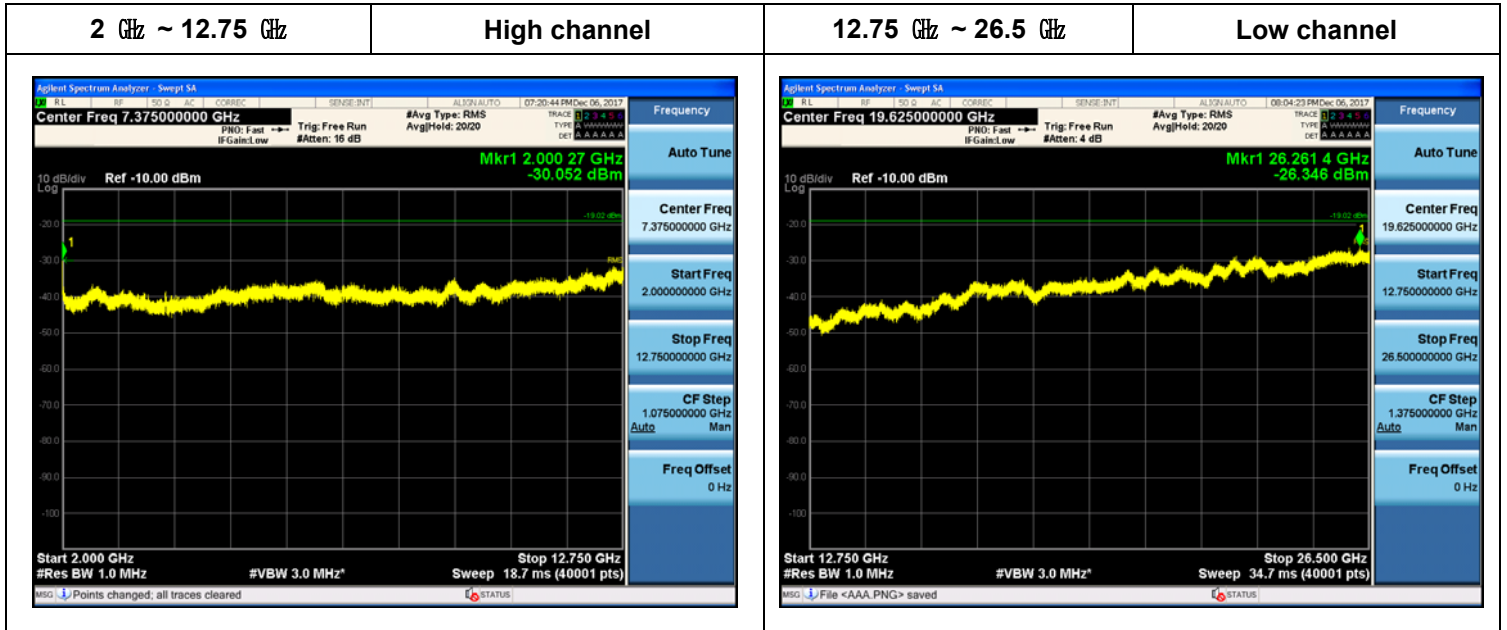

Plot Data for Output Port 3_QPSK

Plot Data for Output Port 3_16QAM

Plot Data for Output Port 3_64QAM

Plot Data for Output Port 3_256QAM

10 MHz + 5 MHz / 2 Carriers (20 W + 10 W)

Plot Data for Output Port 0_QPSK

Plot Data for Output Port 0_16QAM

Plot Data for Output Port 0_64QAM

Plot Data for Output Port 0_256QAM

Plot Data for Output Port 1_QPSK

Plot Data for Output Port 1_16QAM

Plot Data for Output Port 1_64QAM