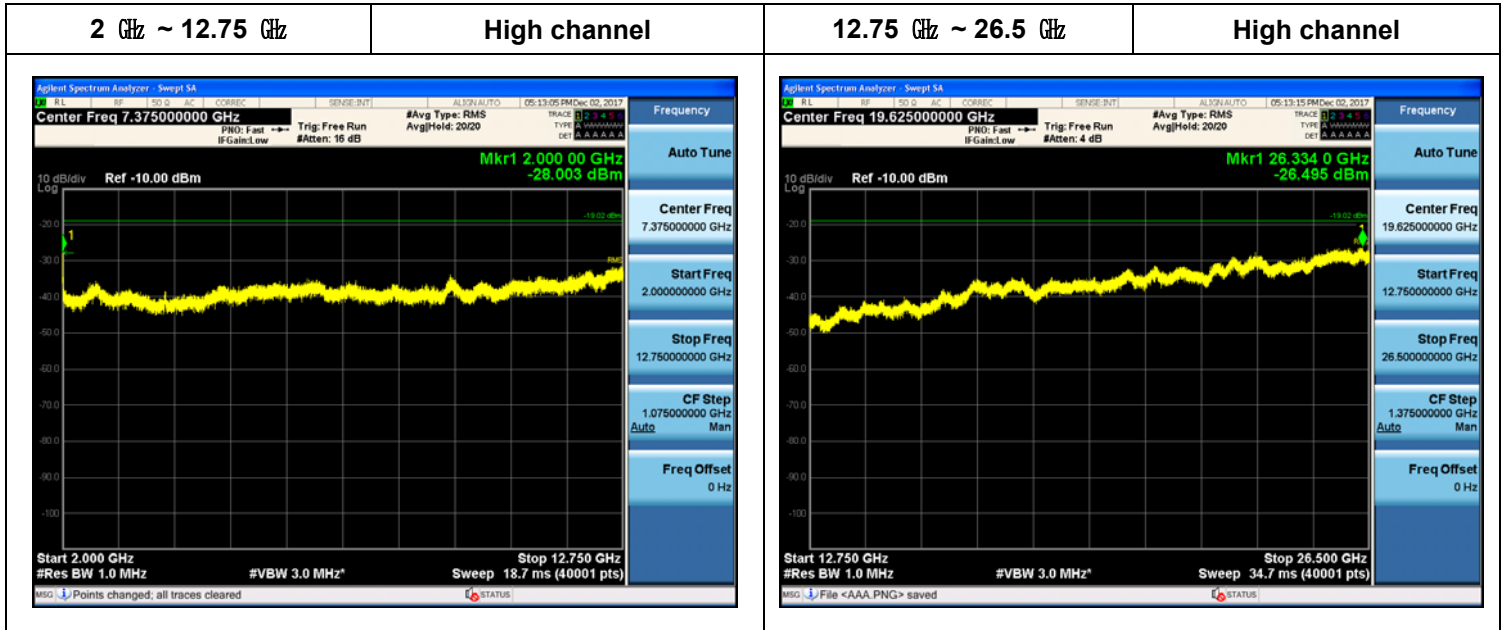

Plot Data for Output Port 3_QPSK

Plot Data for Output Port 3_16QAM

Plot Data for Output Port 3_64QAM

Plot Data for Output Port 3_256QAM

10 MHz + 5 MHz / 2 Carriers (20 W + 10 W)

Plot Data for Output Port 0_QPSK

Plot Data for Output Port 0_16QAM

Plot Data for Output Port 0_64QAM

Plot Data for Output Port 0_256QAM

Plot Data for Output Port 1_QPSK

Plot Data for Output Port 1_16QAM

Plot Data for Output Port 1_64QAM