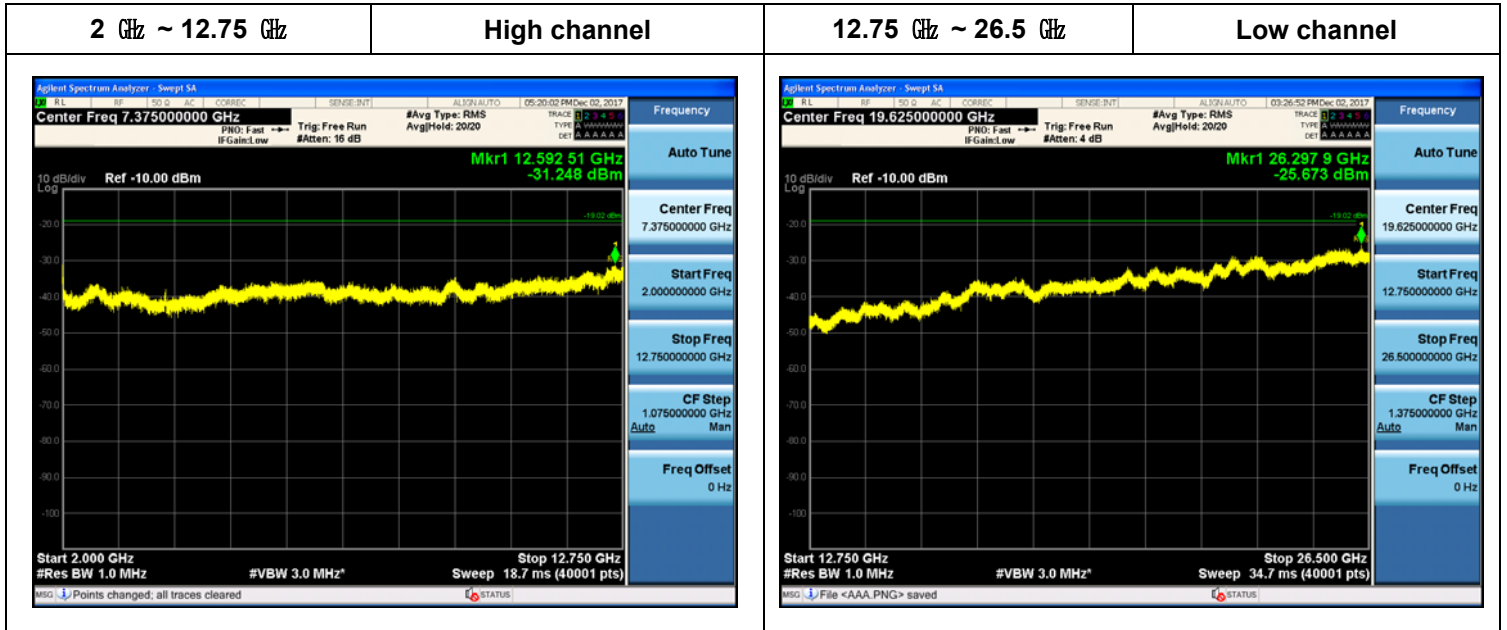

Plot Data for Output Port 3_QPSK

Plot Data for Output Port 3_16QAM

Plot Data for Output Port 3_64QAM

Plot Data for Output Port 3_256QAM

10 MHz + 5 MHz / 2 Carriers (20 W + 10 W)

Plot Data for Output Port 0_QPSK

Plot Data for Output Port 0_16QAM

Plot Data for Output Port 0_64QAM

Plot Data for Output Port 0_256QAM

Plot Data for Output Port 1_QPSK

Plot Data for Output Port 1_16QAM

Plot Data for Output Port 1_64QAM