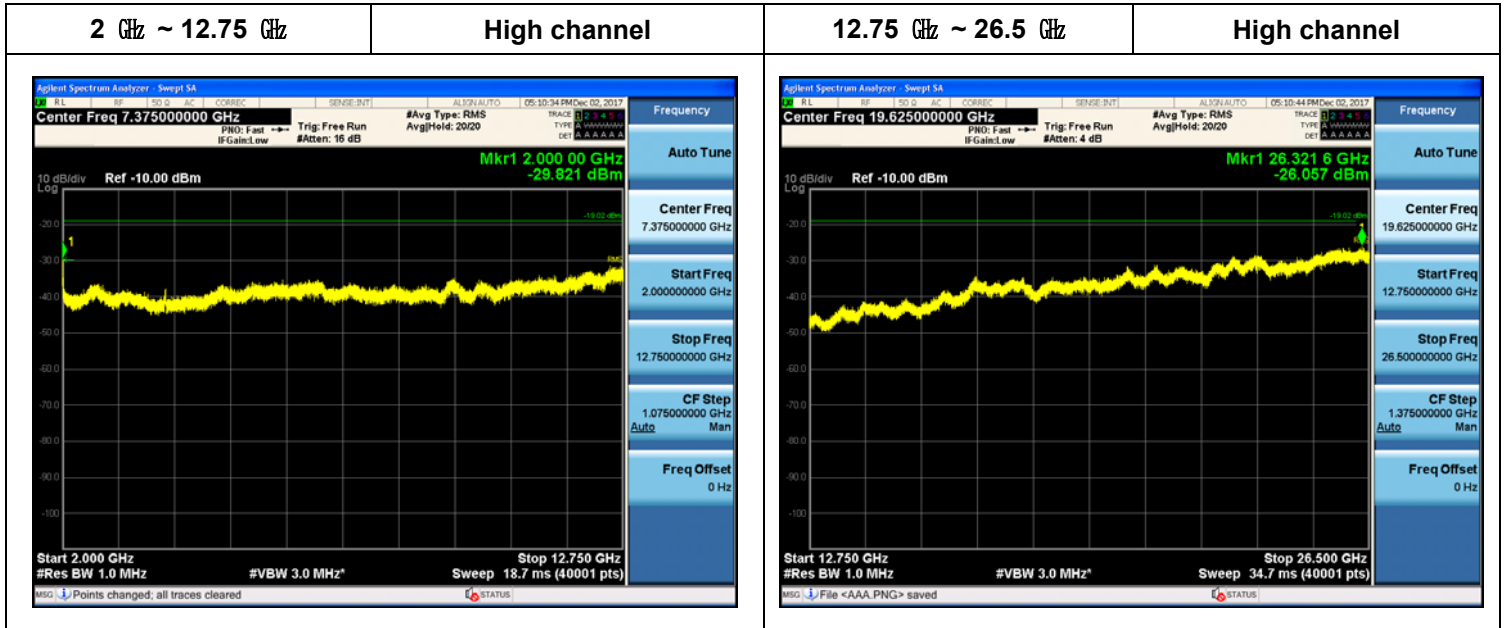

Plot Data for Output Port 3_QPSK

Plot Data for Output Port 3_16QAM

Plot Data for Output Port 3_64QAM

Plot Data for Output Port 3_256QAM

10 MHz + 5 MHz / 2 Carriers (20 W + 10 W)

Plot Data for Output Port 0_QPSK

Plot Data for Output Port 0_16QAM

Plot Data for Output Port 0_64QAM

Plot Data for Output Port 0_256QAM

Plot Data for Output Port 1_QPSK

Plot Data for Output Port 1_16QAM

Plot Data for Output Port 1_64QAM