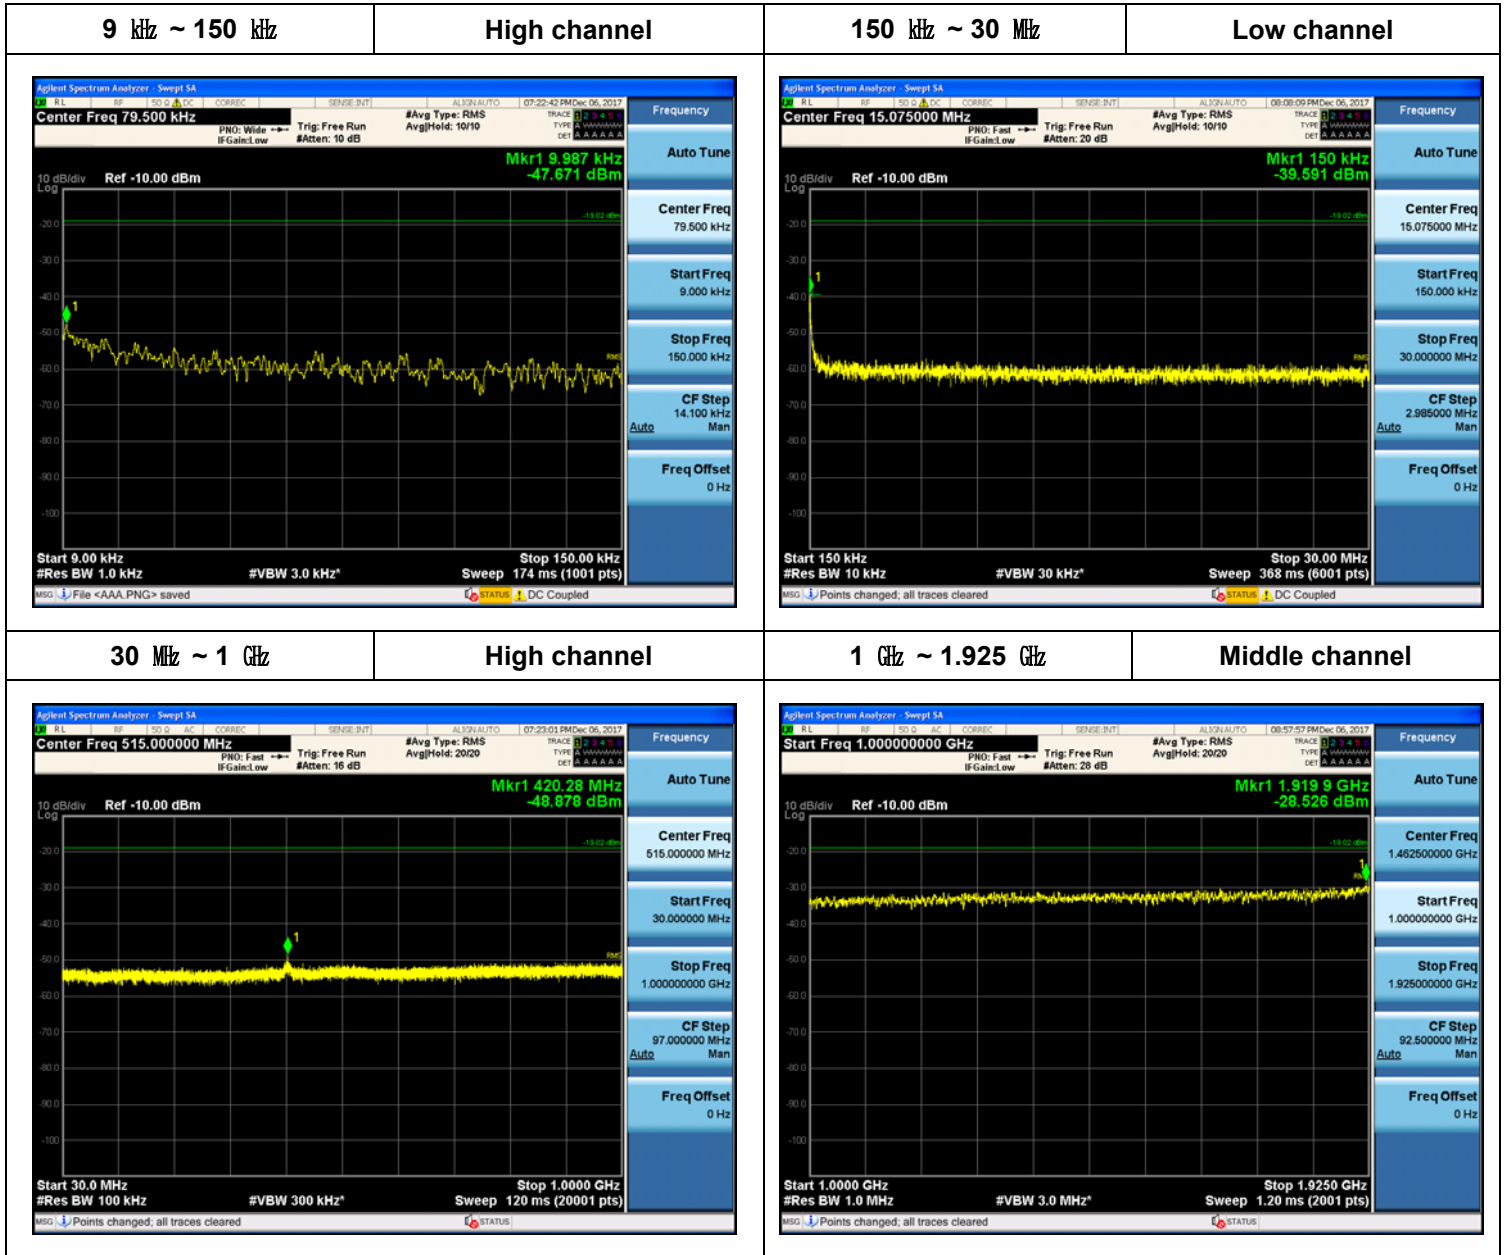

Plot Data for Output Port 3_QPSK

Plot Data for Output Port 3_16QAM

Plot Data for Output Port 3_64QAM

Plot Data for Output Port 3_256QAM

10 MHz + 5 MHz / 2 Carriers (20 W + 10 W)

Plot Data for Output Port 0_QPSK

Plot Data for Output Port 0_16QAM

Plot Data for Output Port 0_64QAM

Plot Data for Output Port 0_256QAM

Plot Data for Output Port 1_QPSK

Plot Data for Output Port 1_16QAM

Plot Data for Output Port 1_64QAM