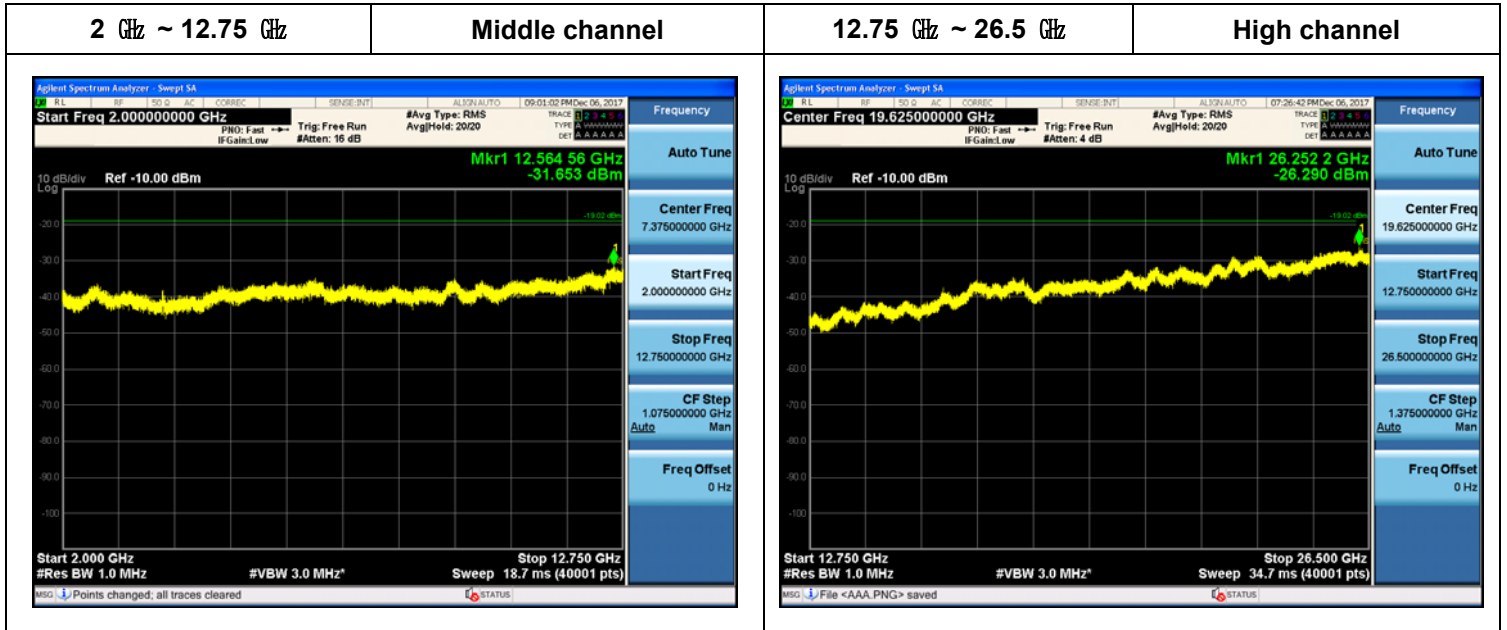

Plot Data for Output Port 3_QPSK

Plot Data for Output Port 3_16QAM

Plot Data for Output Port 3_64QAM

Plot Data for Output Port 3_256QAM

10 MHz + 5 MHz / 2 Carriers (20 W + 10 W)

Plot Data for Output Port 0_QPSK

Plot Data for Output Port 0_16QAM

Plot Data for Output Port 0_64QAM

Plot Data for Output Port 0_256QAM

Plot Data for Output Port 1_QPSK

Plot Data for Output Port 1_16QAM

Plot Data for Output Port 1_64QAM