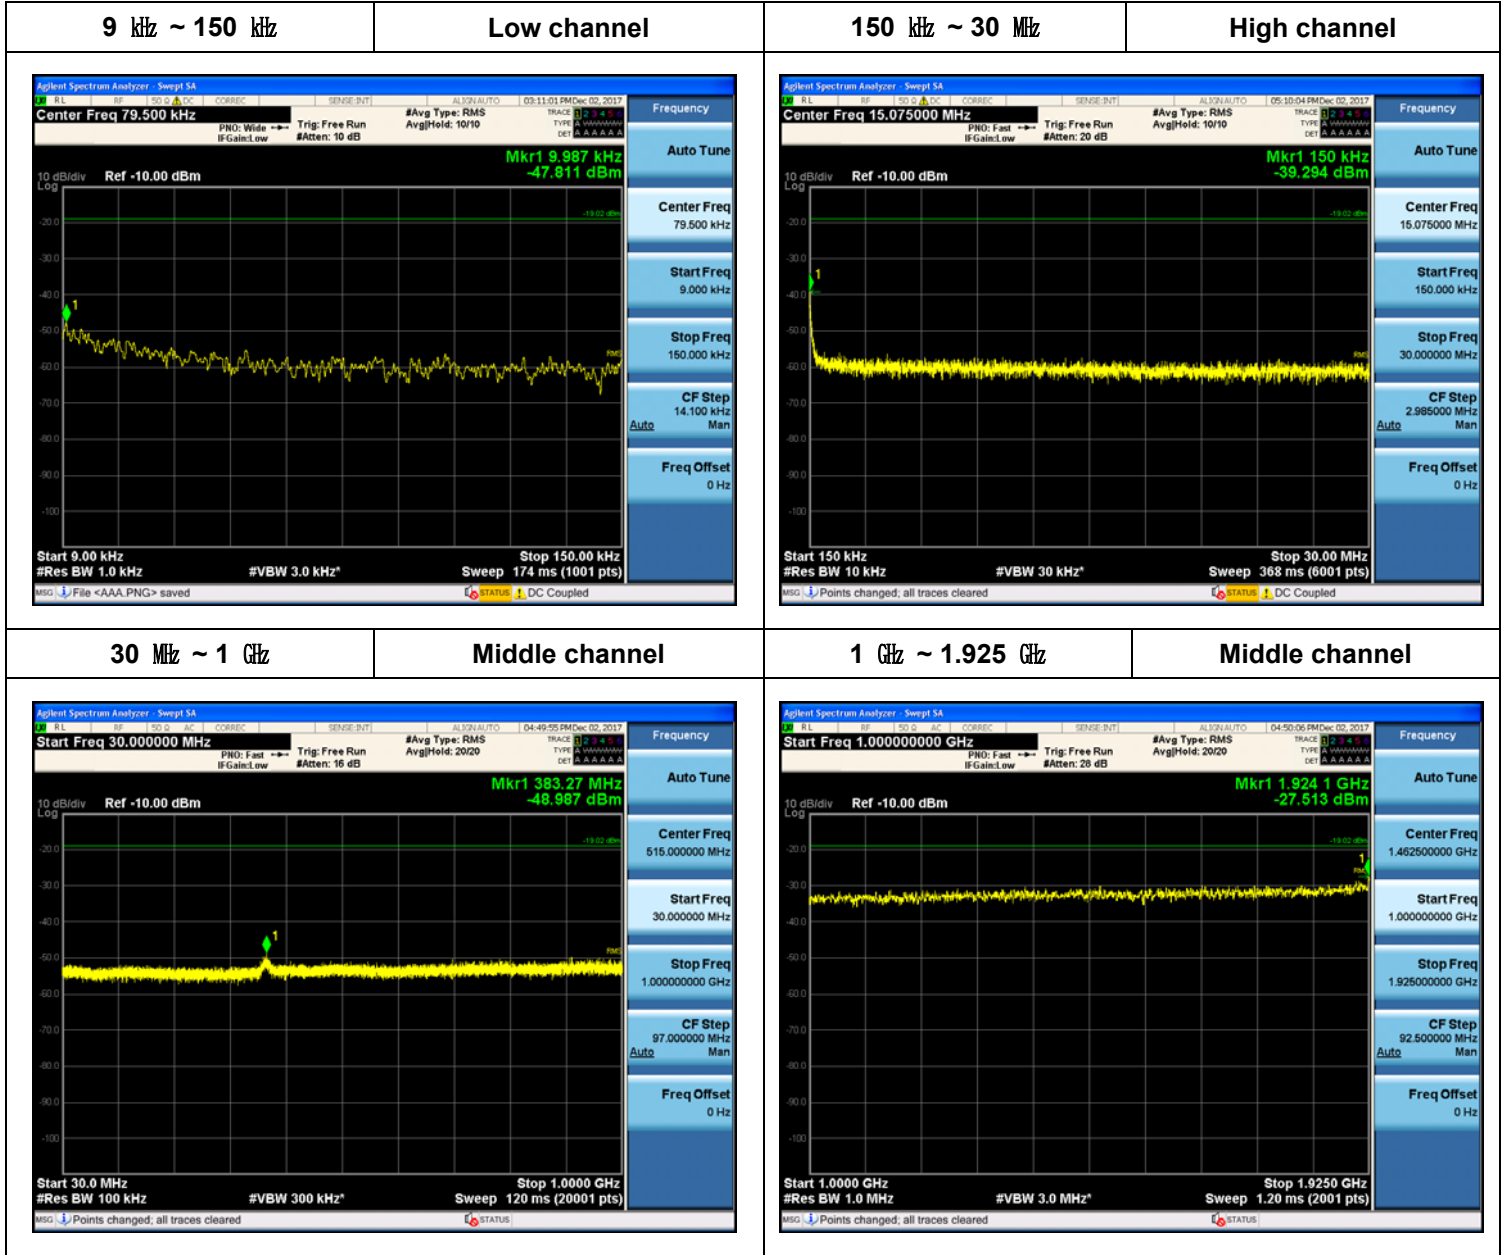

Plot Data for Output Port 3_QPSK

Plot Data for Output Port 3_16QAM

Plot Data for Output Port 3_64QAM

Plot Data for Output Port 3_256QAM

10 MHz + 5 MHz / 2 Carriers (20 W + 10 W)

Plot Data for Output Port 0_QPSK

Plot Data for Output Port 0_16QAM

Plot Data for Output Port 0_64QAM

Plot Data for Output Port 0_256QAM

Plot Data for Output Port 1_QPSK

Plot Data for Output Port 1_16QAM

Plot Data for Output Port 1_64QAM