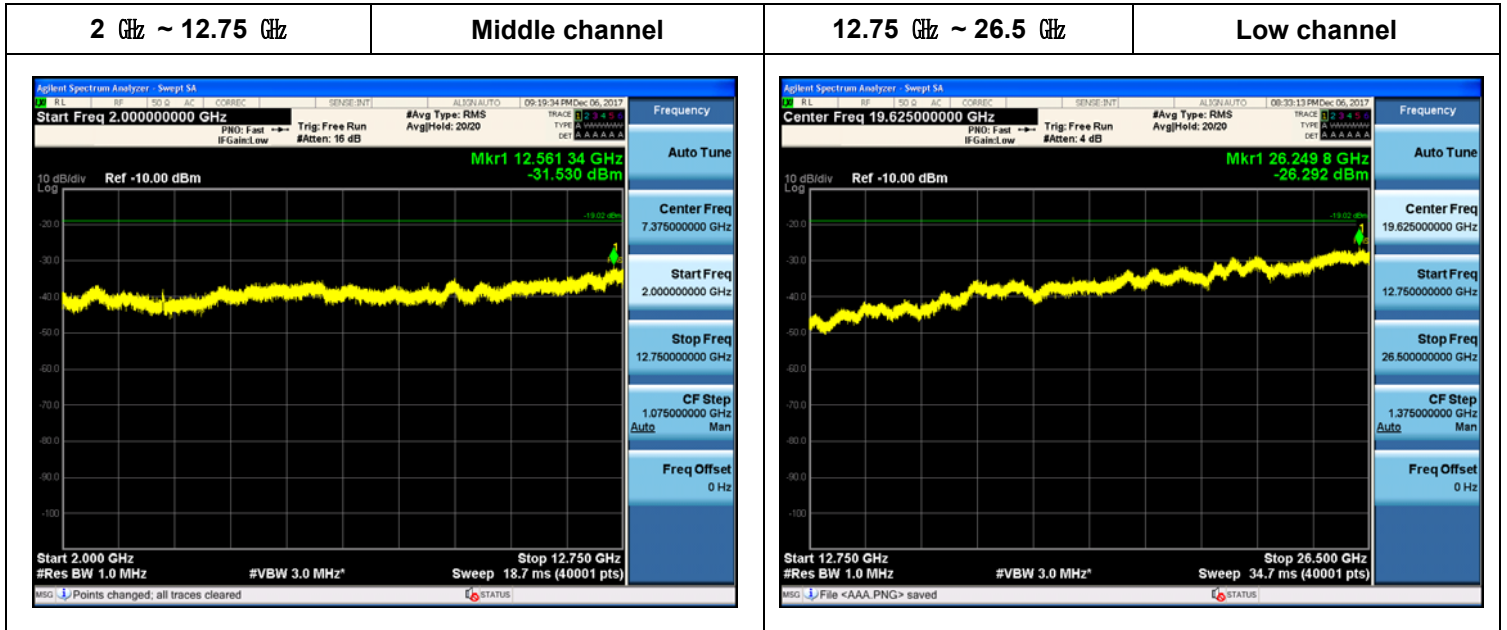

Plot Data for Output Port 3_QPSK

Plot Data for Output Port 3_16QAM

Plot Data for Output Port 3_64QAM

Plot Data for Output Port 3_256QAM

10 MHz + 5 MHz / 2 Carriers (20 W + 10 W)

Plot Data for Output Port 0_QPSK

Plot Data for Output Port 0_16QAM

Plot Data for Output Port 0_64QAM

Plot Data for Output Port 0_256QAM

Plot Data for Output Port 1_QPSK

Plot Data for Output Port 1_16QAM

Plot Data for Output Port 1_64QAM