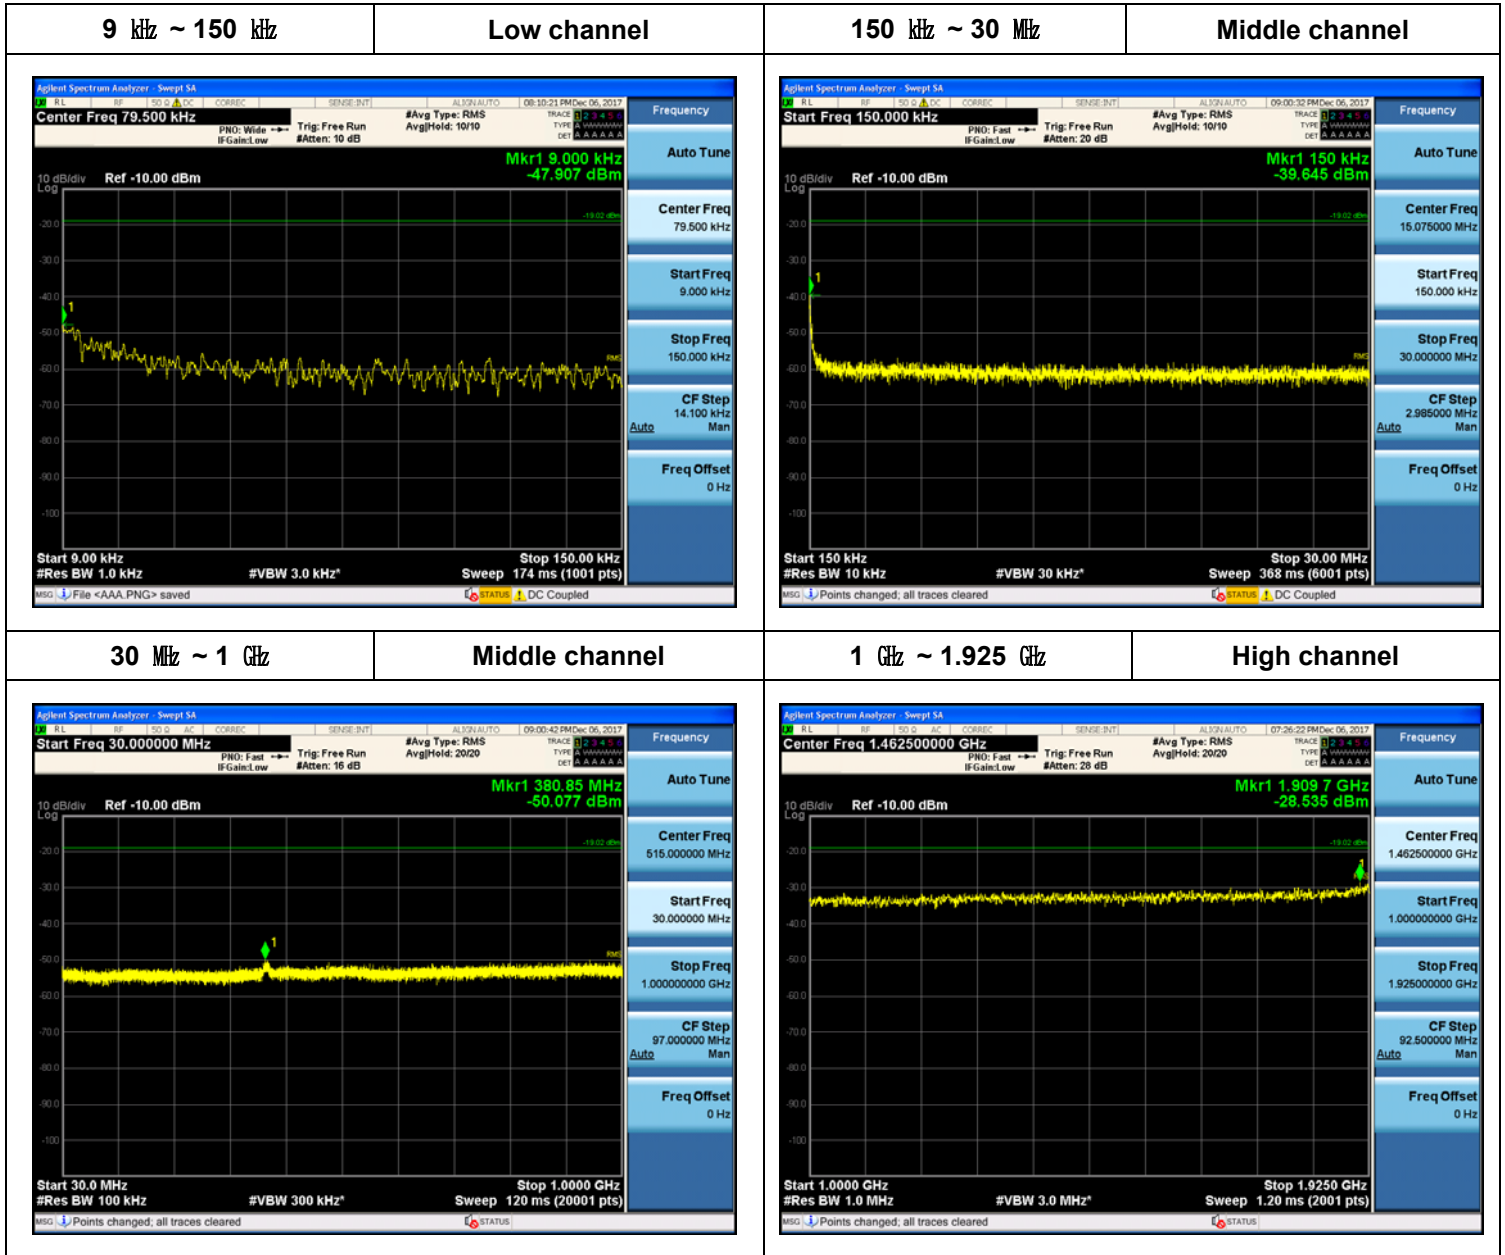

Plot Data for Output Port 3_QPSK

Plot Data for Output Port 3_16QAM

Plot Data for Output Port 3_64QAM

Plot Data for Output Port 3_256QAM

10 MHz + 5 MHz / 2 Carriers (20 W + 10 W)

Plot Data for Output Port 0_QPSK

Plot Data for Output Port 0_16QAM

Plot Data for Output Port 0_64QAM

Plot Data for Output Port 0_256QAM

Plot Data for Output Port 1_QPSK

Plot Data for Output Port 1_16QAM

Plot Data for Output Port 1_64QAM