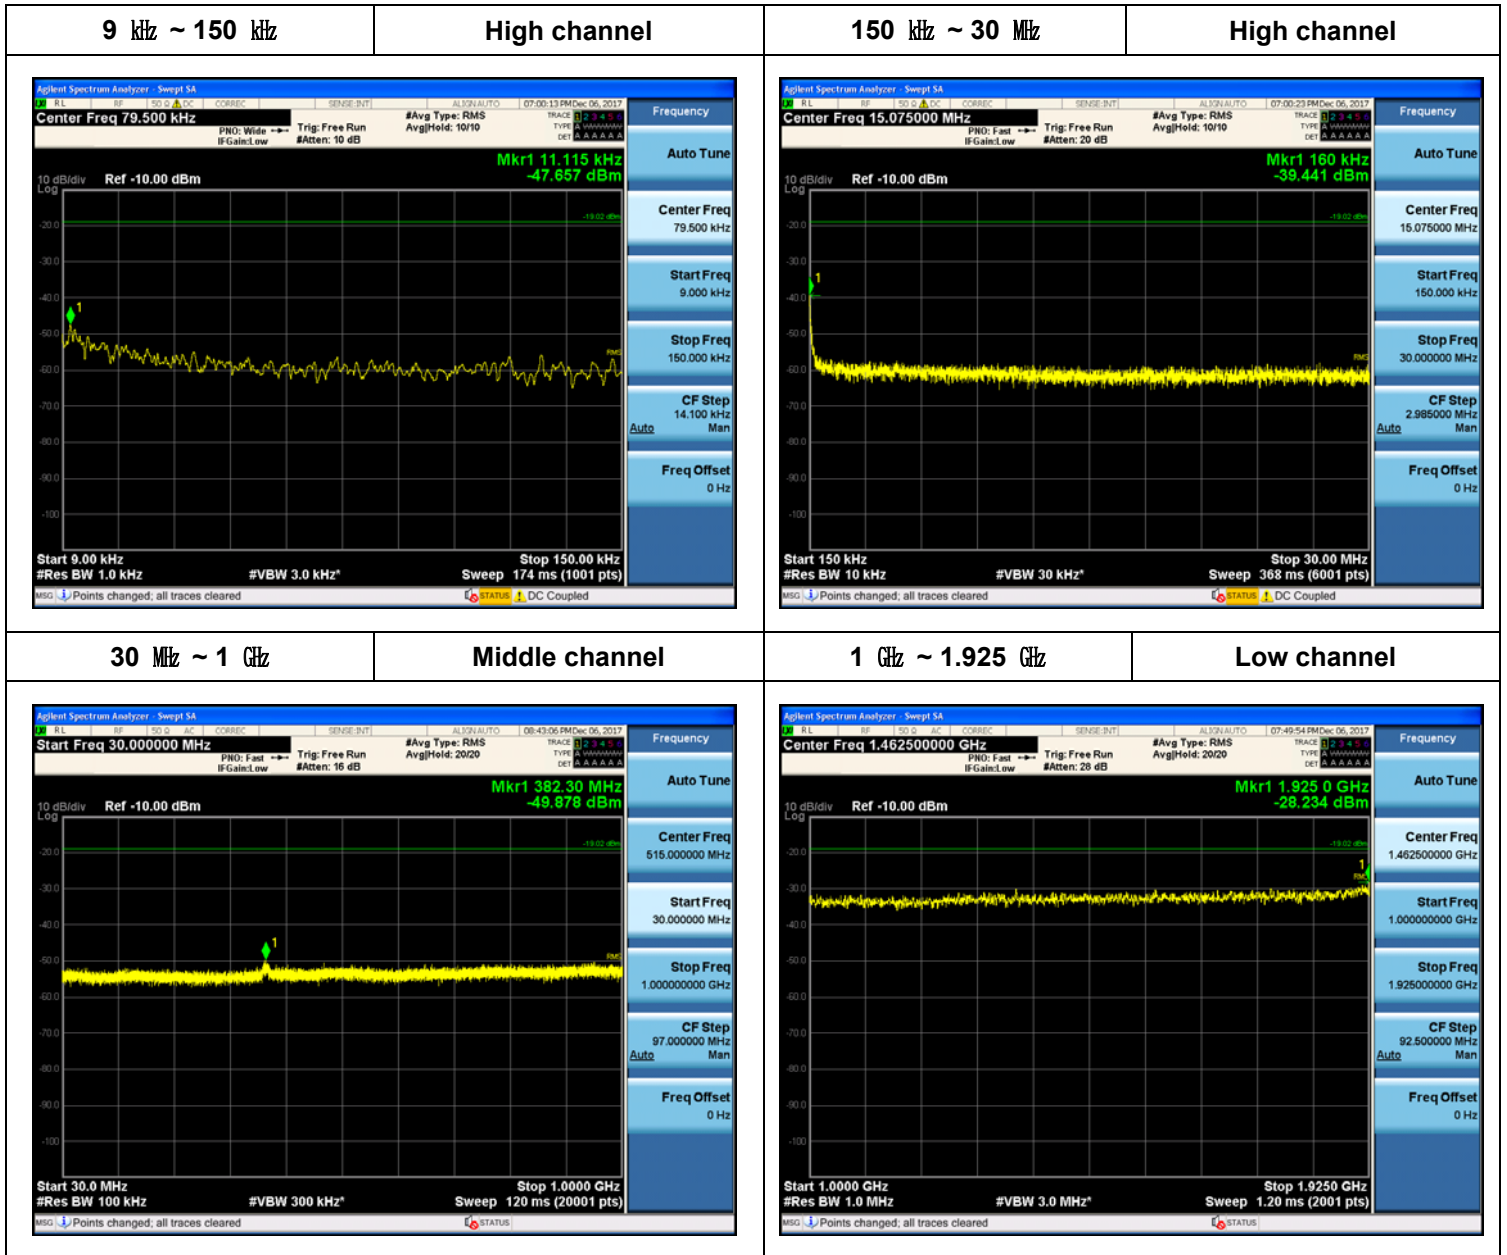

Plot Data for Output Port 3_QPSK

Plot Data for Output Port 3_16QAM

Plot Data for Output Port 3_64QAM

Plot Data for Output Port 3_256QAM

10 MHz + 5 MHz / 2 Carriers (20 W + 10 W)

Plot Data for Output Port 0_QPSK

Plot Data for Output Port 0_16QAM

Plot Data for Output Port 0_64QAM

Plot Data for Output Port 0_256QAM

Plot Data for Output Port 1_QPSK

Plot Data for Output Port 1_16QAM

Plot Data for Output Port 1_64QAM