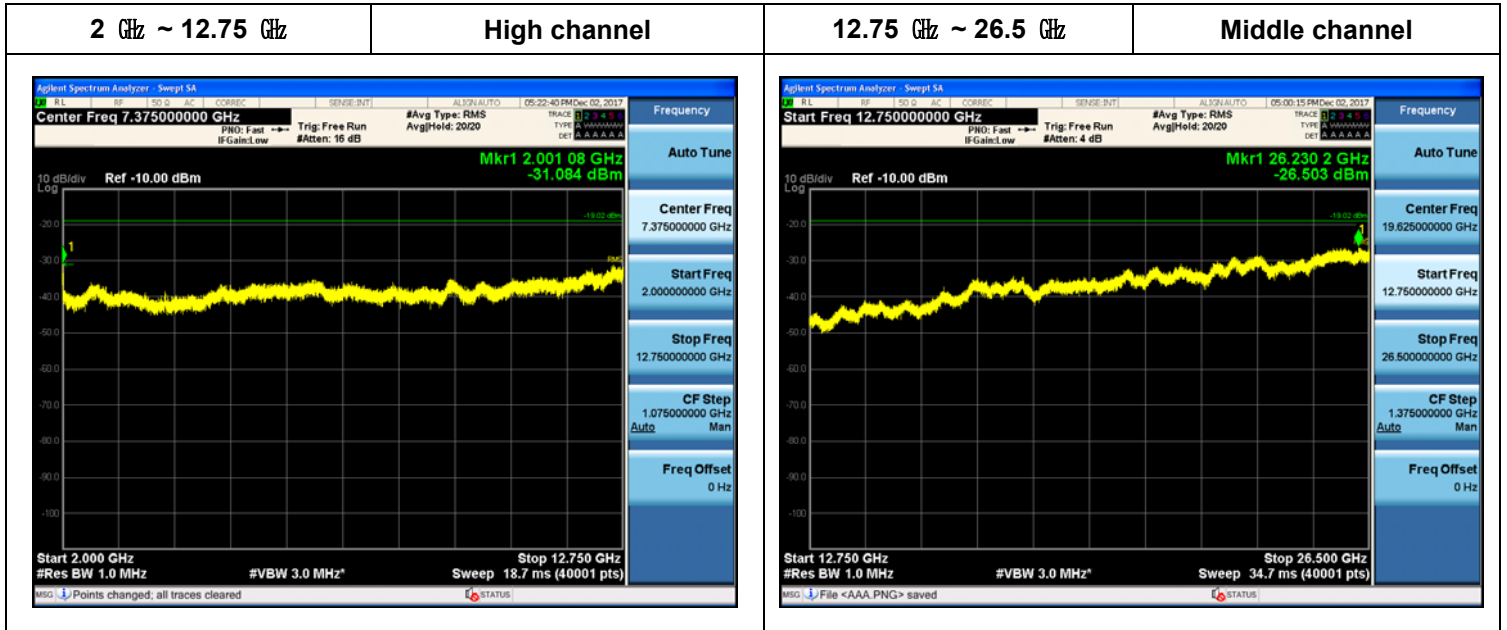

Plot Data for Output Port 3_QPSK

Plot Data for Output Port 3_16QAM

Plot Data for Output Port 3_64QAM

Plot Data for Output Port 3_256QAM

10 MHz + 5 MHz / 2 Carriers (20 W + 10 W)

Plot Data for Output Port 0_QPSK

Plot Data for Output Port 0_16QAM

Plot Data for Output Port 0_64QAM

Plot Data for Output Port 0_256QAM

Plot Data for Output Port 1_QPSK

Plot Data for Output Port 1_16QAM

Plot Data for Output Port 1_64QAM