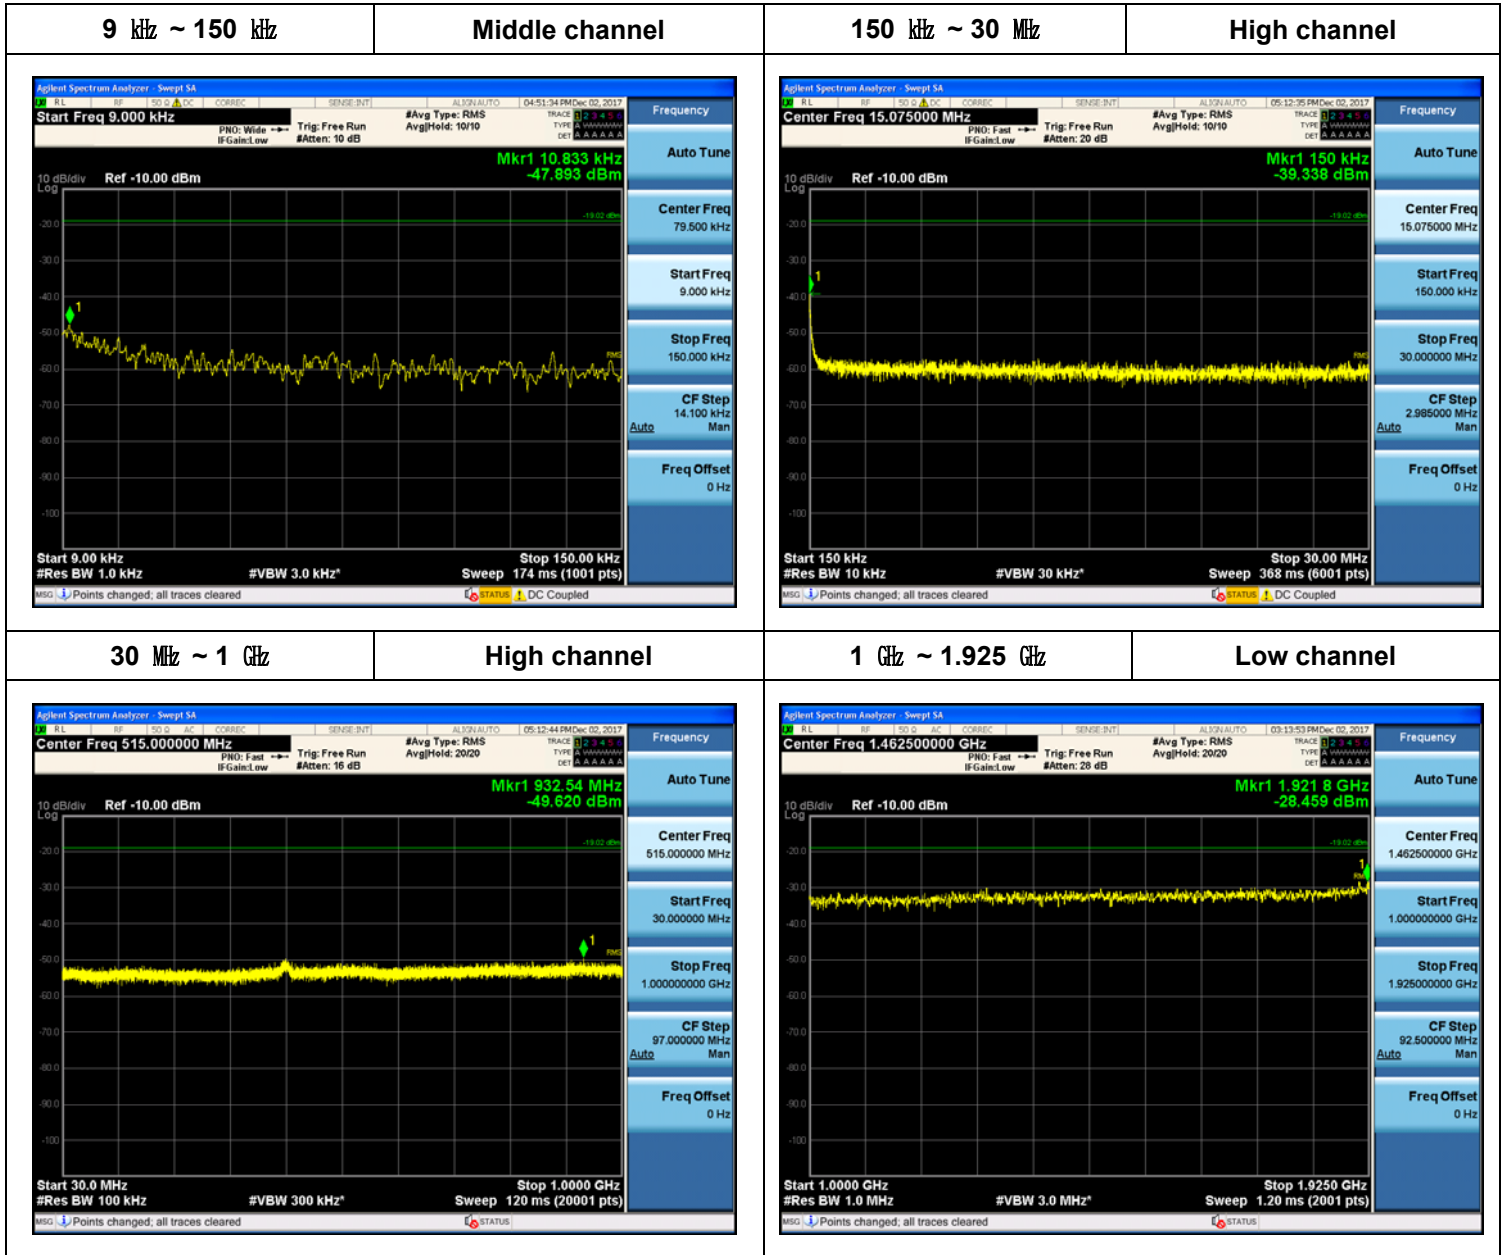

Plot Data for Output Port 3_QPSK

Plot Data for Output Port 3_16QAM

Plot Data for Output Port 3_64QAM

Plot Data for Output Port 3_256QAM

10 MHz + 5 MHz / 2 Carriers (20 W + 10 W)

Plot Data for Output Port 0_QPSK

Plot Data for Output Port 0_16QAM

Plot Data for Output Port 0_64QAM

Plot Data for Output Port 0_256QAM

Plot Data for Output Port 1_QPSK

Plot Data for Output Port 1_16QAM

Plot Data for Output Port 1_64QAM