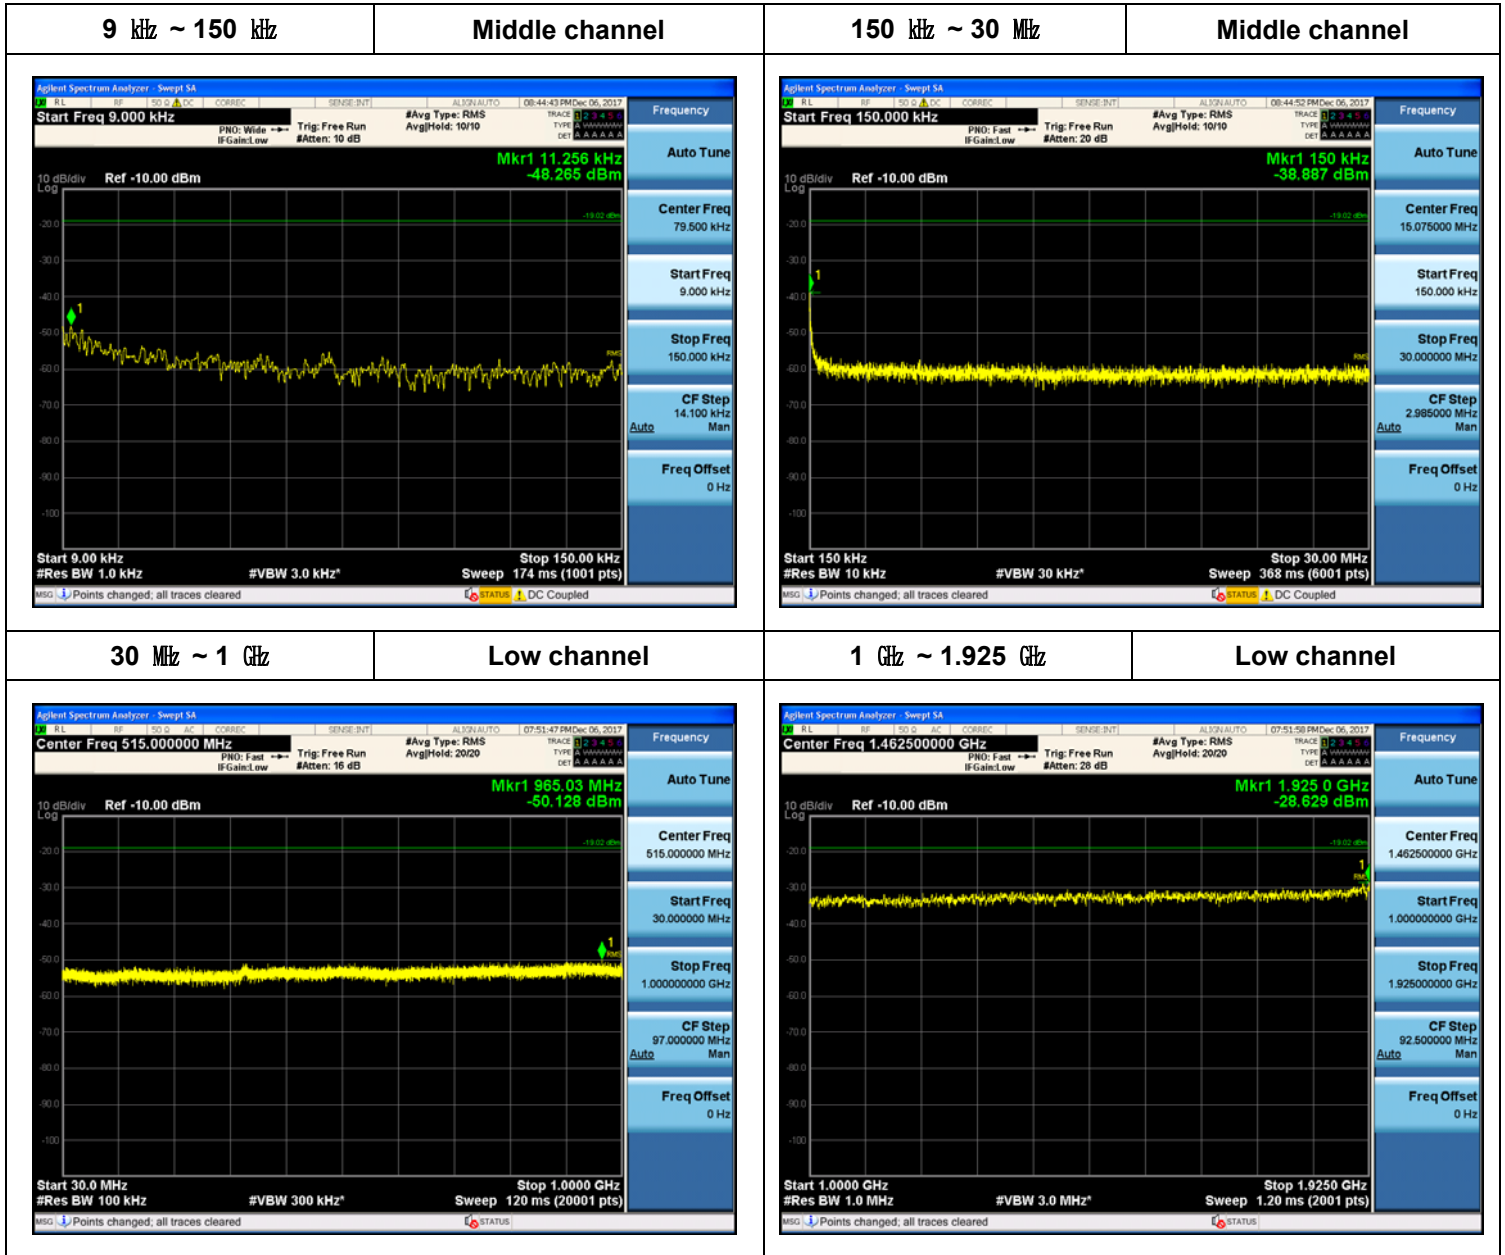

Plot Data for Output Port 3_QPSK

Plot Data for Output Port 3_16QAM

Plot Data for Output Port 3_64QAM

Plot Data for Output Port 3_256QAM

10 MHz + 5 MHz / 2 Carriers (20 W + 10 W)

Plot Data for Output Port 0_QPSK

Plot Data for Output Port 0_16QAM

Plot Data for Output Port 0_64QAM

Plot Data for Output Port 0_256QAM

Plot Data for Output Port 1_QPSK

Plot Data for Output Port 1_16QAM

Plot Data for Output Port 1_64QAM