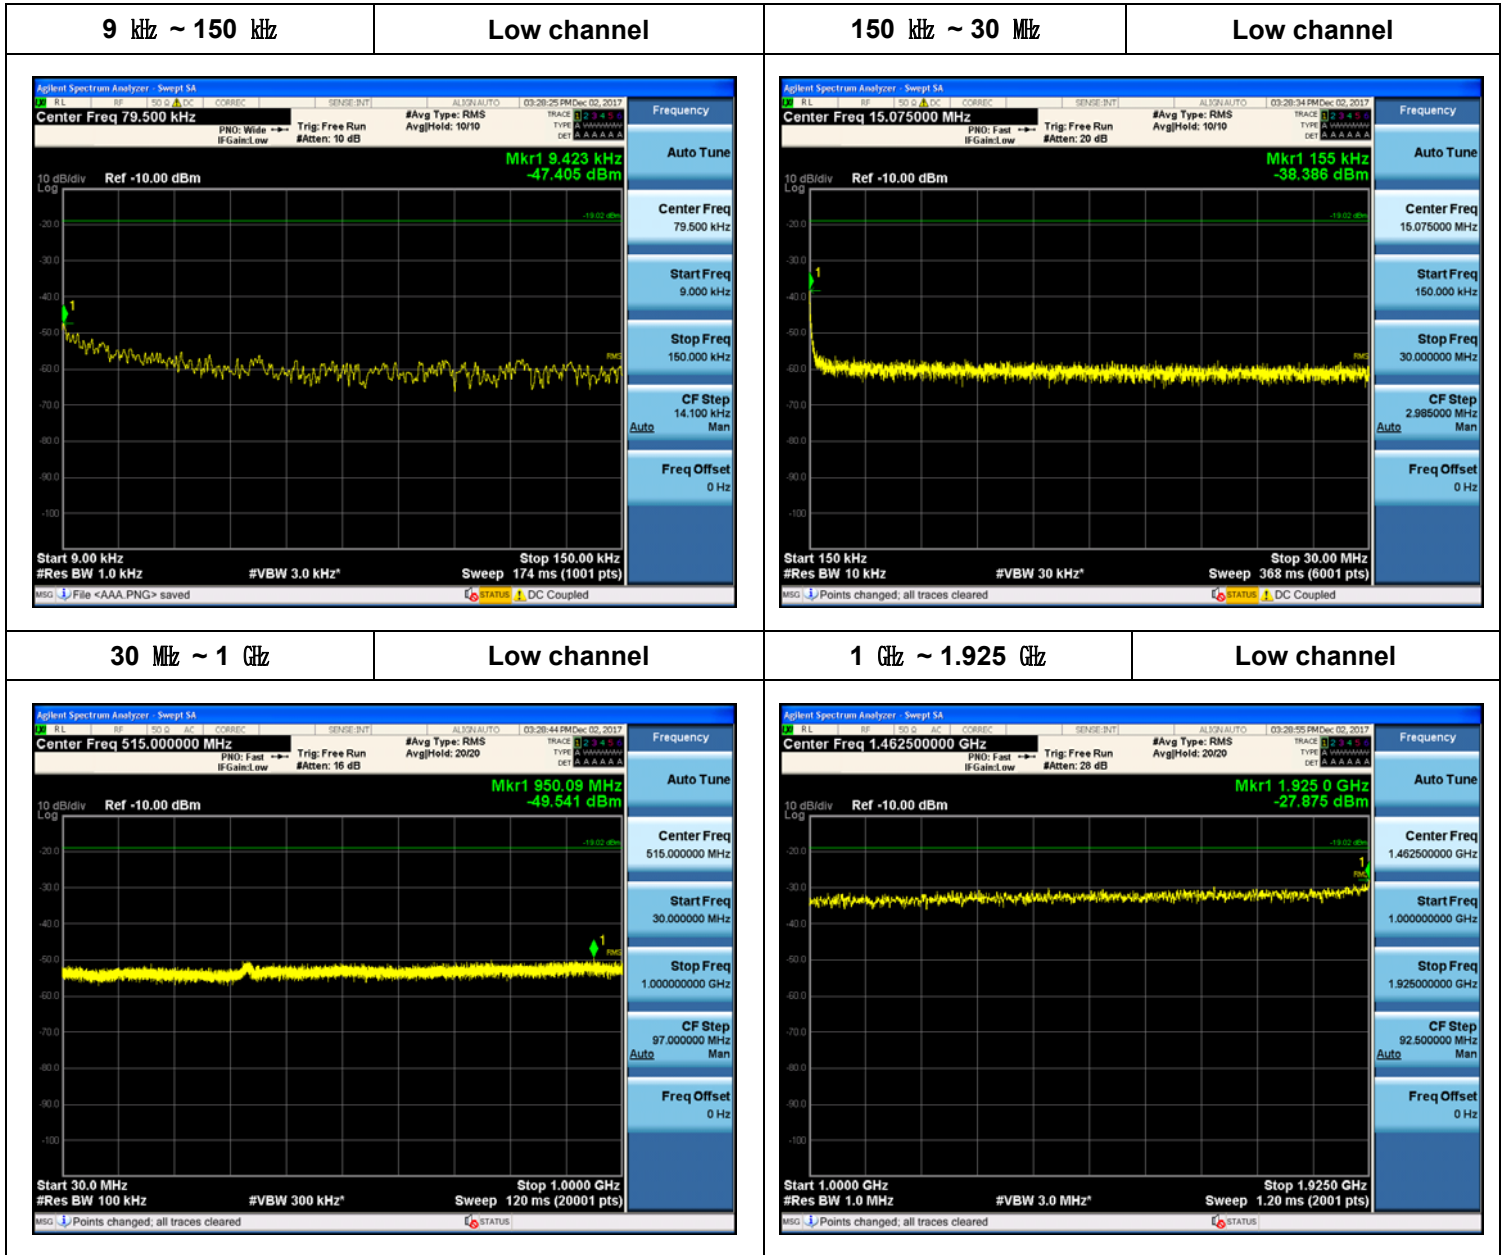

Plot Data for Output Port 3_QPSK

Plot Data for Output Port 3_16QAM

Plot Data for Output Port 3_64QAM

Plot Data for Output Port 3_256QAM

10 MHz + 5 MHz / 2 Carriers (20 W + 10 W)

Plot Data for Output Port 0_QPSK

Plot Data for Output Port 0_16QAM

Plot Data for Output Port 0_64QAM

Plot Data for Output Port 0_256QAM

Plot Data for Output Port 1_QPSK

Plot Data for Output Port 1_16QAM

Plot Data for Output Port 1_64QAM