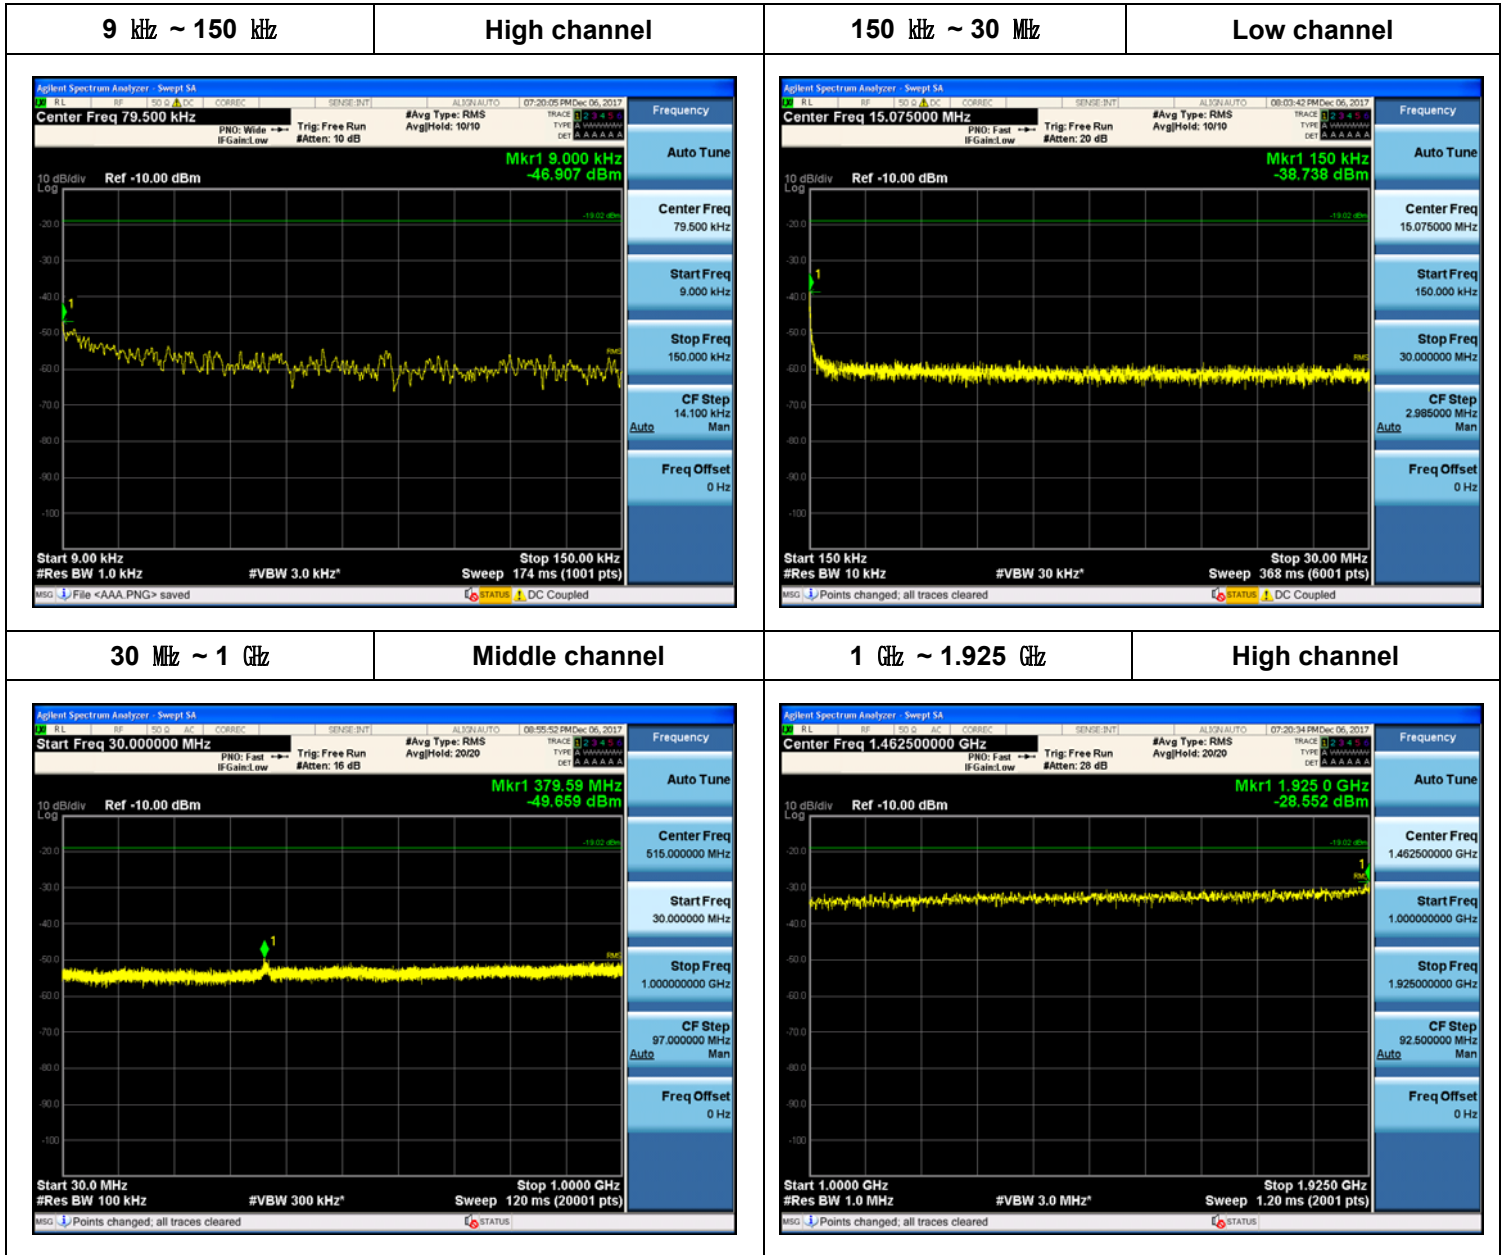

Plot Data for Output Port 3_QPSK

Plot Data for Output Port 3_16QAM

Plot Data for Output Port 3_64QAM

Plot Data for Output Port 3_256QAM

10 MHz + 5 MHz / 2 Carriers (20 W + 10 W)

Plot Data for Output Port 0_QPSK

Plot Data for Output Port 0_16QAM

Plot Data for Output Port 0_64QAM

Plot Data for Output Port 0_256QAM

Plot Data for Output Port 1_QPSK

Plot Data for Output Port 1_16QAM

Plot Data for Output Port 1_64QAM