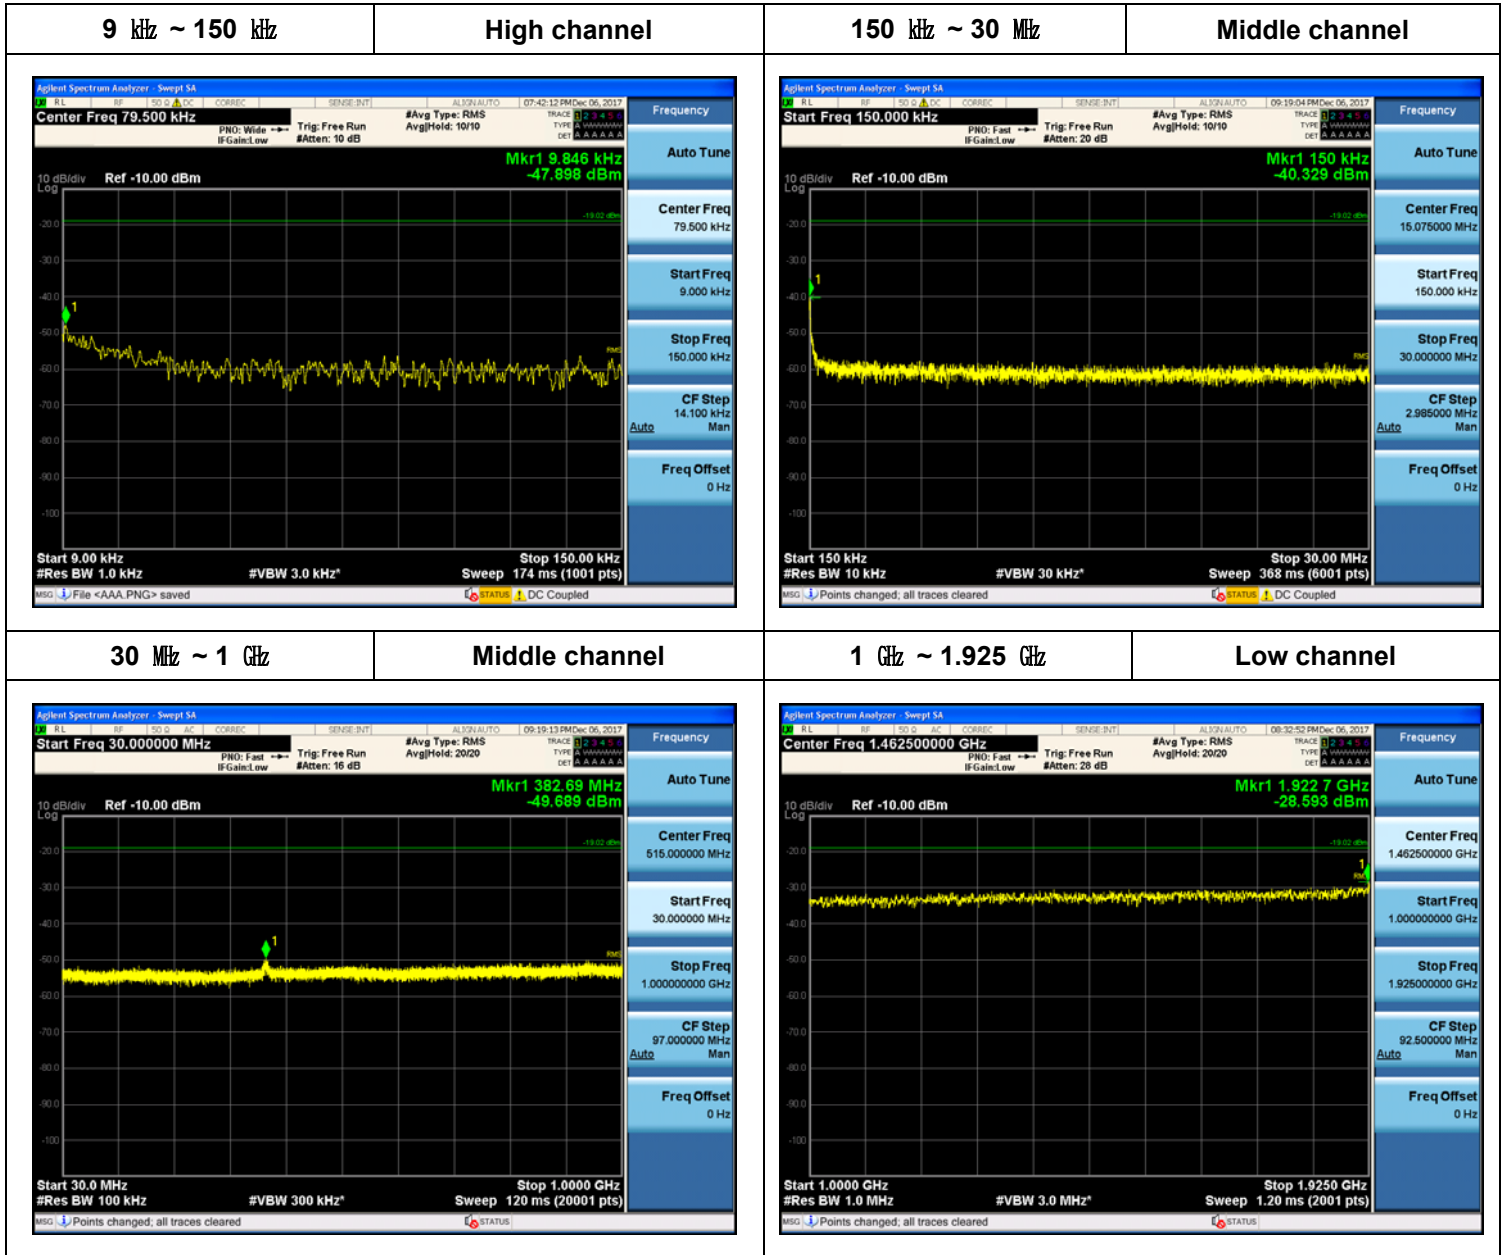

Plot Data for Output Port 3_QPSK

Plot Data for Output Port 3_16QAM

Plot Data for Output Port 3_64QAM

Plot Data for Output Port 3_256QAM

10 MHz + 5 MHz / 2 Carriers (20 W + 10 W)

Plot Data for Output Port 0_QPSK

Plot Data for Output Port 0_16QAM

Plot Data for Output Port 0_64QAM

Plot Data for Output Port 0_256QAM

Plot Data for Output Port 1_QPSK

Plot Data for Output Port 1_16QAM

Plot Data for Output Port 1_64QAM