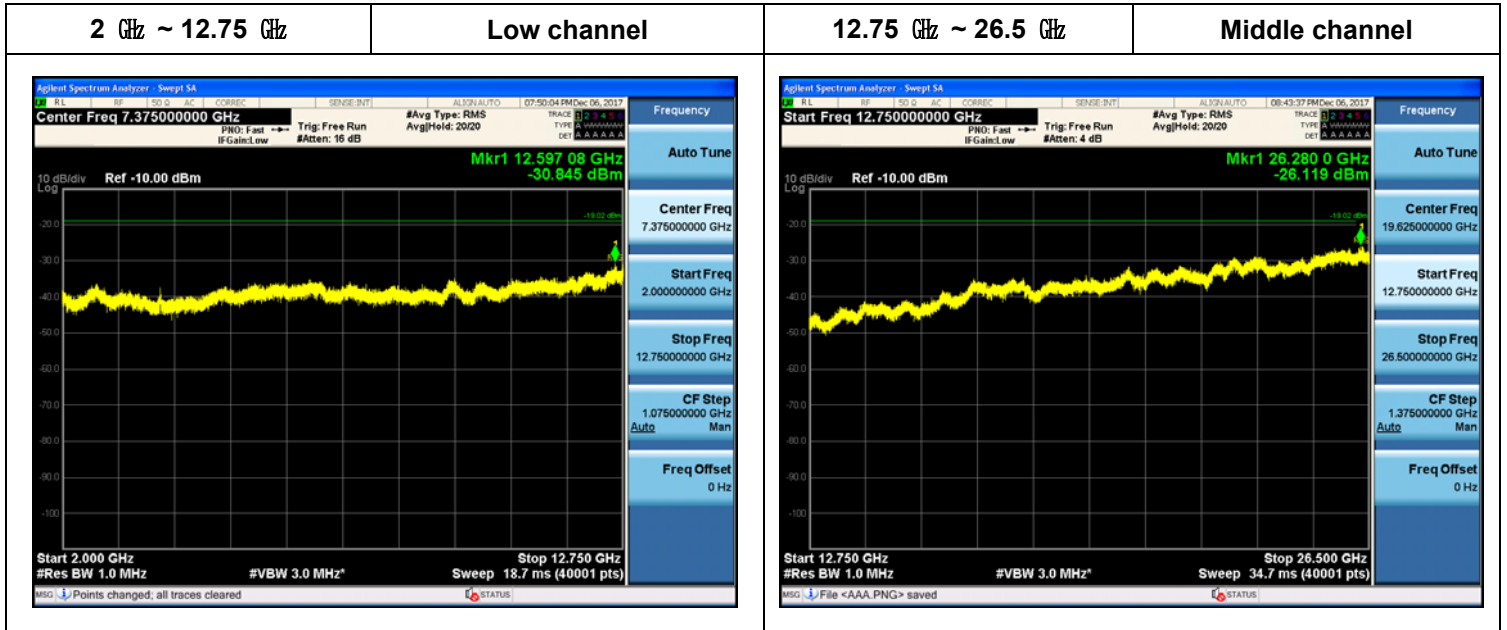

Plot Data for Output Port 3_QPSK

Plot Data for Output Port 3_16QAM

Plot Data for Output Port 3_64QAM

Plot Data for Output Port 3_256QAM

10 MHz + 5 MHz / 2 Carriers (20 W + 10 W)

Plot Data for Output Port 0_QPSK

Plot Data for Output Port 0_16QAM

Plot Data for Output Port 0_64QAM

Plot Data for Output Port 0_256QAM

Plot Data for Output Port 1_QPSK

Plot Data for Output Port 1_16QAM

Plot Data for Output Port 1_64QAM