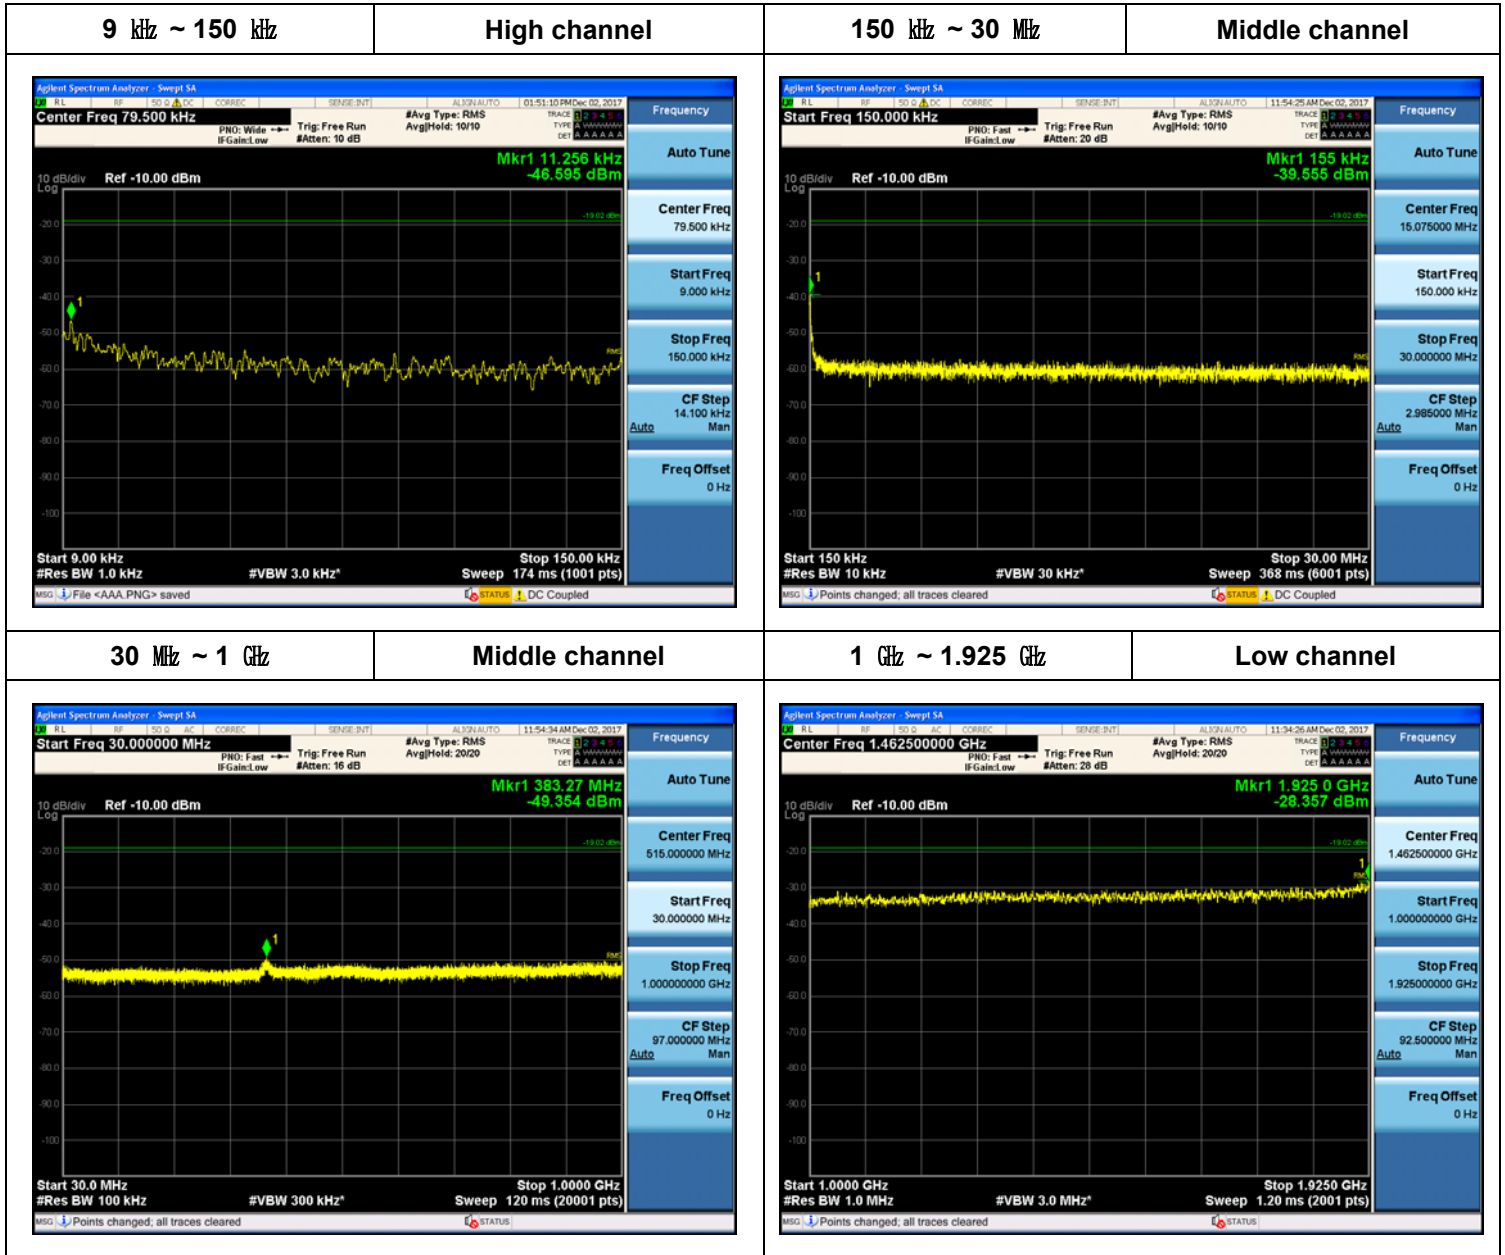

**Plot Data for Output Port 0\_16QAM**

Plot Data for Output Port 0\_64QAM

**Plot Data for Output Port 0\_256QAM**

**Plot Data for Output Port 1\_QPSK**

**Plot Data for Output Port 1\_16QAM**

**Plot Data for Output Port 1\_64QAM**

**Plot Data for Output Port 1\_256QAM**

**Plot Data for Output Port 2\_QPSK**

**Plot Data for Output Port 2\_16QAM**

**Plot Data for Output Port 2\_64QAM**

**Plot Data for Output Port 2\_256QAM**