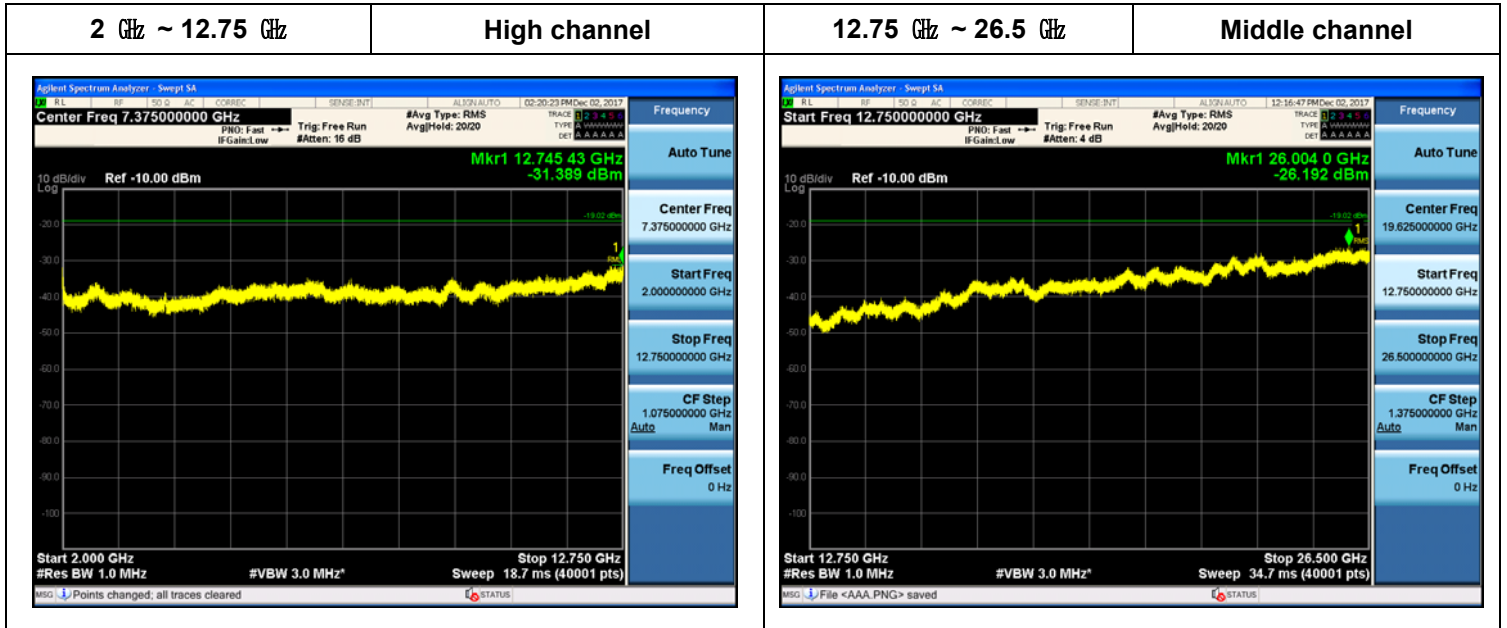

**Plot Data for Output Port 0\_16QAM**

Plot Data for Output Port 0\_64QAM

**Plot Data for Output Port 0\_256QAM**

**Plot Data for Output Port 1\_QPSK**

**Plot Data for Output Port 1\_16QAM**

**Plot Data for Output Port 1\_64QAM**

**Plot Data for Output Port 1\_256QAM**

**Plot Data for Output Port 2\_QPSK**

**Plot Data for Output Port 2\_16QAM**

**Plot Data for Output Port 2\_64QAM**

**Plot Data for Output Port 2\_256QAM**