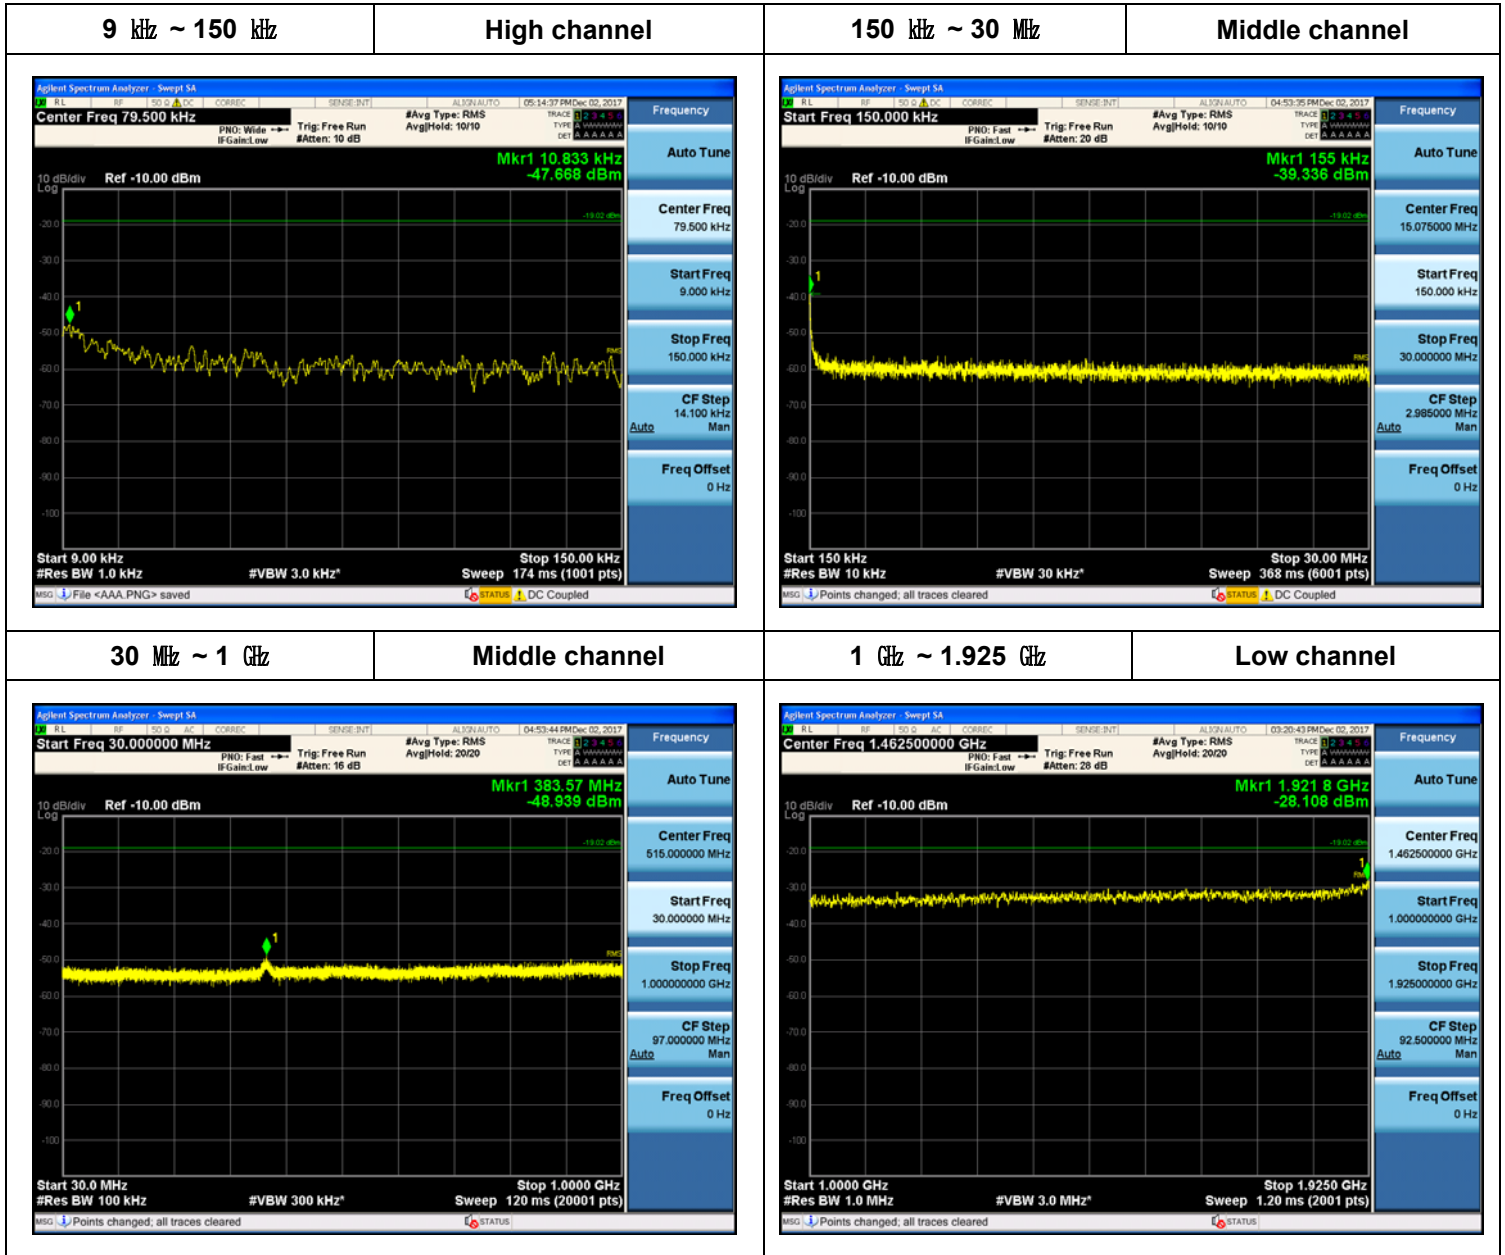

**Plot Data for Output Port 0\_16QAM**

Plot Data for Output Port 0\_64QAM

**Plot Data for Output Port 0\_256QAM**

**Plot Data for Output Port 1\_QPSK**

**Plot Data for Output Port 1\_16QAM**

**Plot Data for Output Port 1\_64QAM**

**Plot Data for Output Port 1\_256QAM**

**Plot Data for Output Port 2\_QPSK**

**Plot Data for Output Port 2\_16QAM**

**Plot Data for Output Port 2\_64QAM**

**Plot Data for Output Port 2\_256QAM**