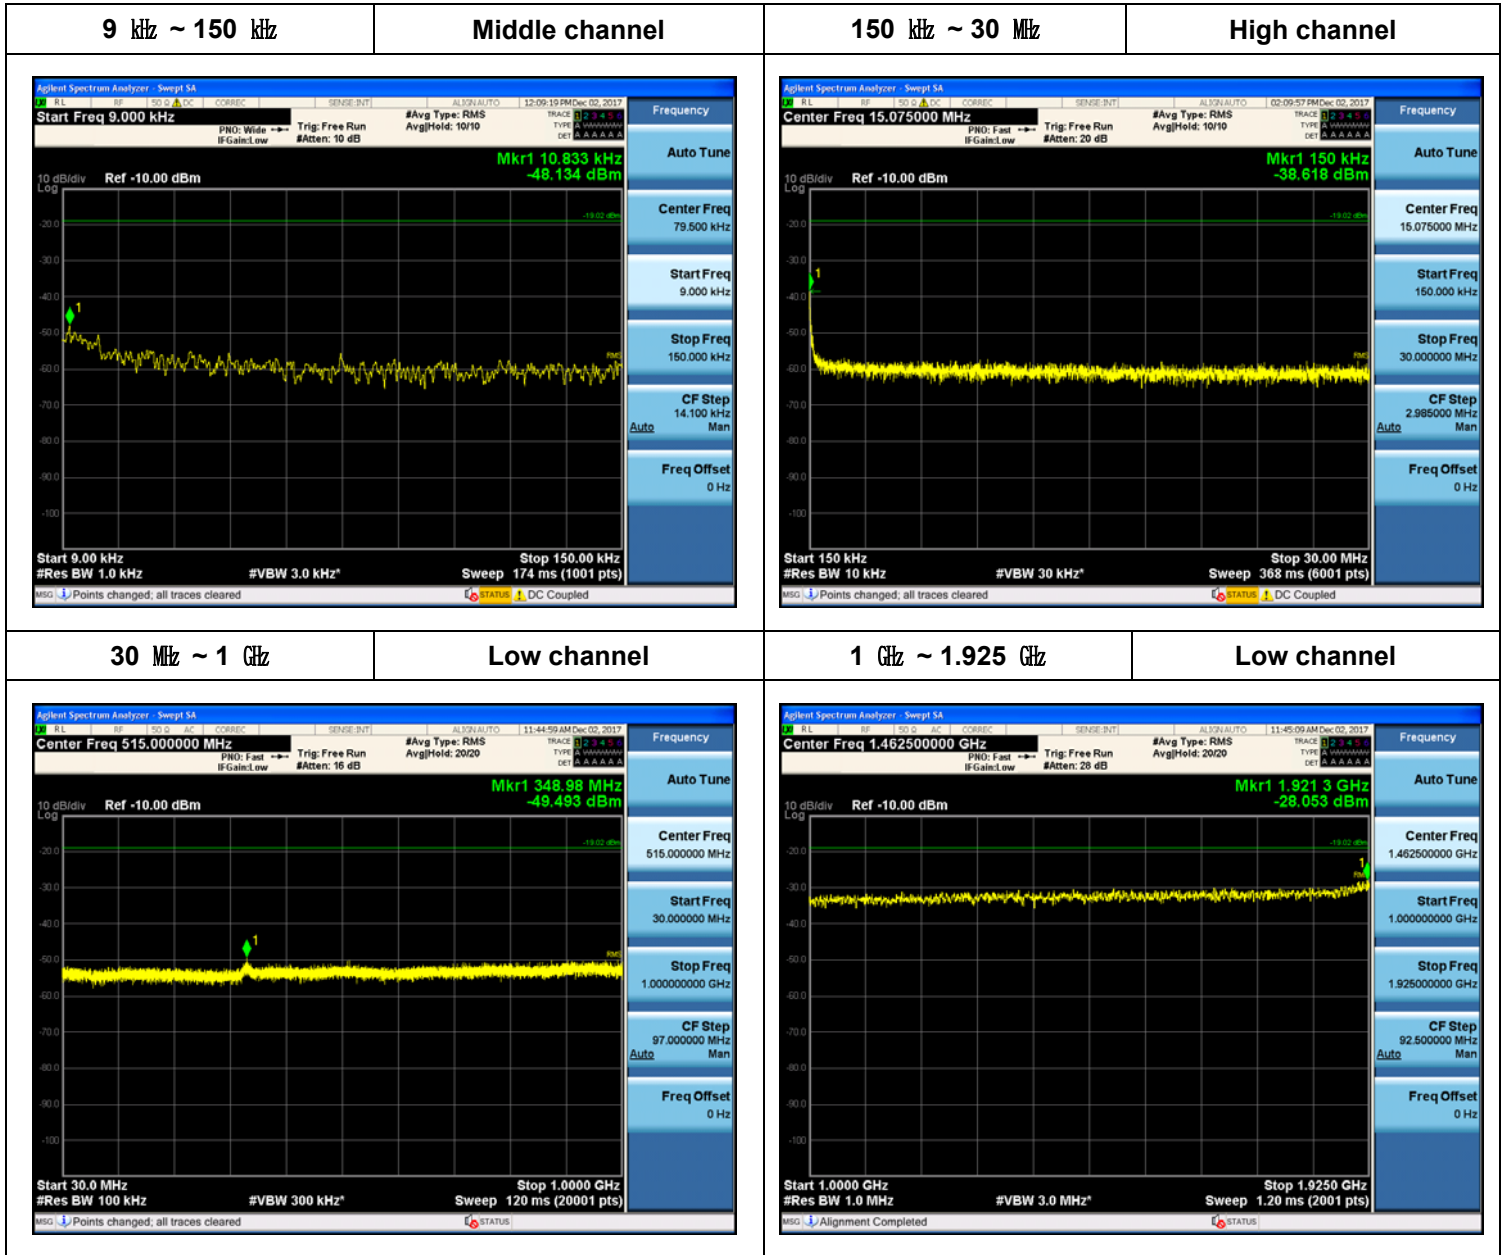

**Plot Data for Output Port 0\_16QAM**

Plot Data for Output Port 0\_64QAM

**Plot Data for Output Port 0\_256QAM**

**Plot Data for Output Port 1\_QPSK**

**Plot Data for Output Port 1\_16QAM**

**Plot Data for Output Port 1\_64QAM**

**Plot Data for Output Port 1\_256QAM**

**Plot Data for Output Port 2\_QPSK**

**Plot Data for Output Port 2\_16QAM**

**Plot Data for Output Port 2\_64QAM**

**Plot Data for Output Port 2\_256QAM**