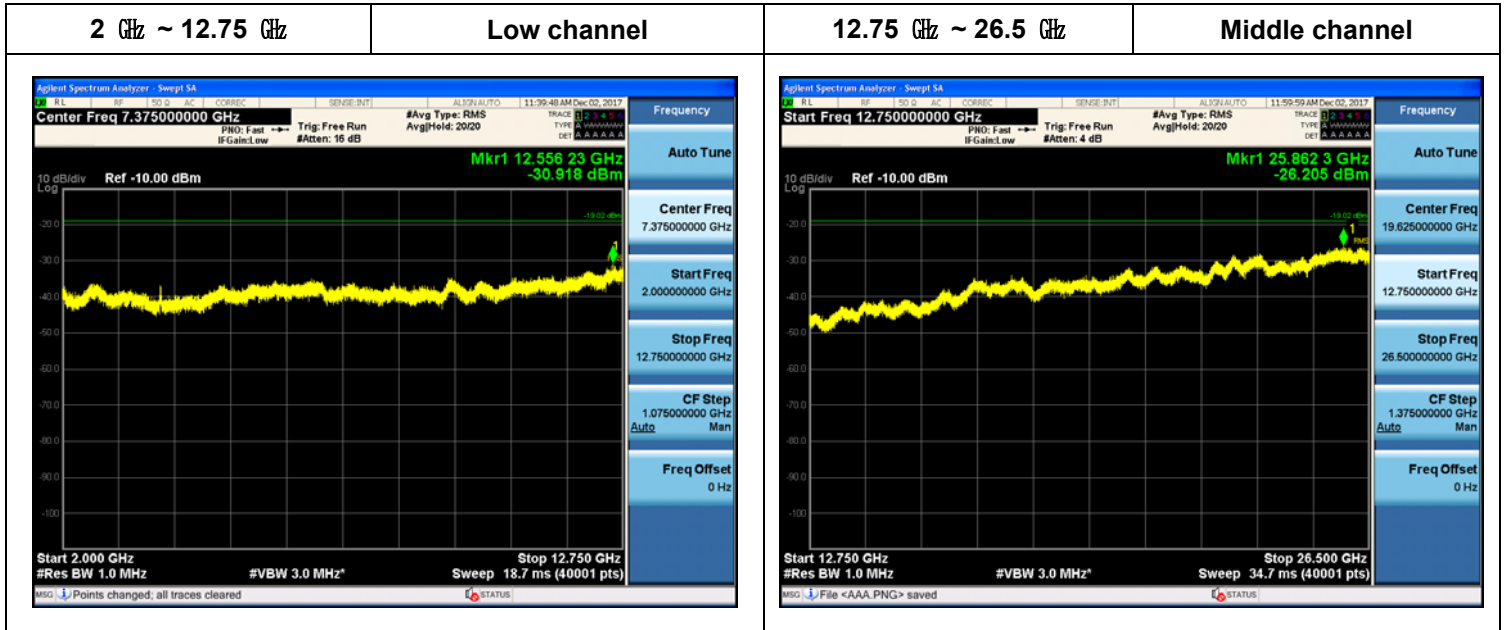

**Plot Data for Output Port 0\_16QAM**

Plot Data for Output Port 0\_64QAM

**Plot Data for Output Port 0\_256QAM**

**Plot Data for Output Port 1\_QPSK**

**Plot Data for Output Port 1\_16QAM**

**Plot Data for Output Port 1\_64QAM**

**Plot Data for Output Port 1\_256QAM**

**Plot Data for Output Port 2\_QPSK**

**Plot Data for Output Port 2\_16QAM**

**Plot Data for Output Port 2\_64QAM**

**Plot Data for Output Port 2\_256QAM**