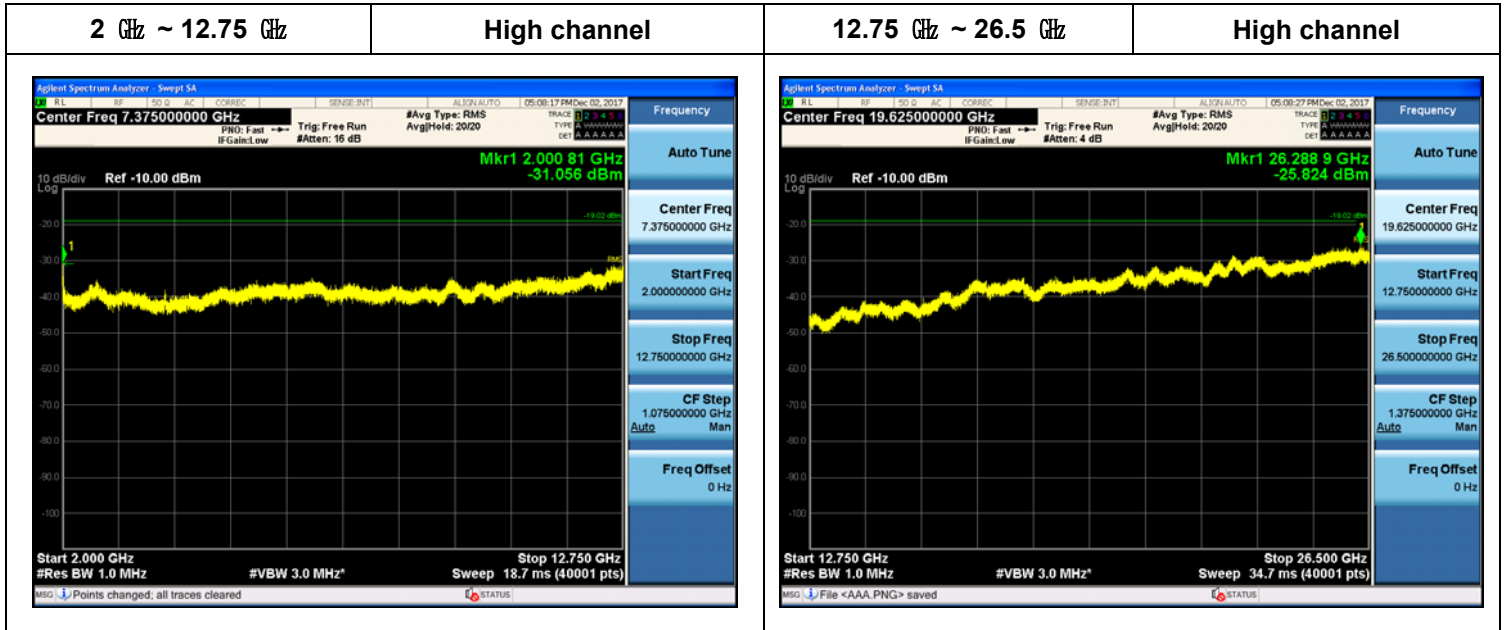

**Plot Data for Output Port 0\_16QAM**

Plot Data for Output Port 0\_64QAM

**Plot Data for Output Port 0\_256QAM**

**Plot Data for Output Port 1\_QPSK**

**Plot Data for Output Port 1\_16QAM**

**Plot Data for Output Port 1\_64QAM**

**Plot Data for Output Port 1\_256QAM**

**Plot Data for Output Port 2\_QPSK**

**Plot Data for Output Port 2\_16QAM**

**Plot Data for Output Port 2\_64QAM**

**Plot Data for Output Port 2\_256QAM**