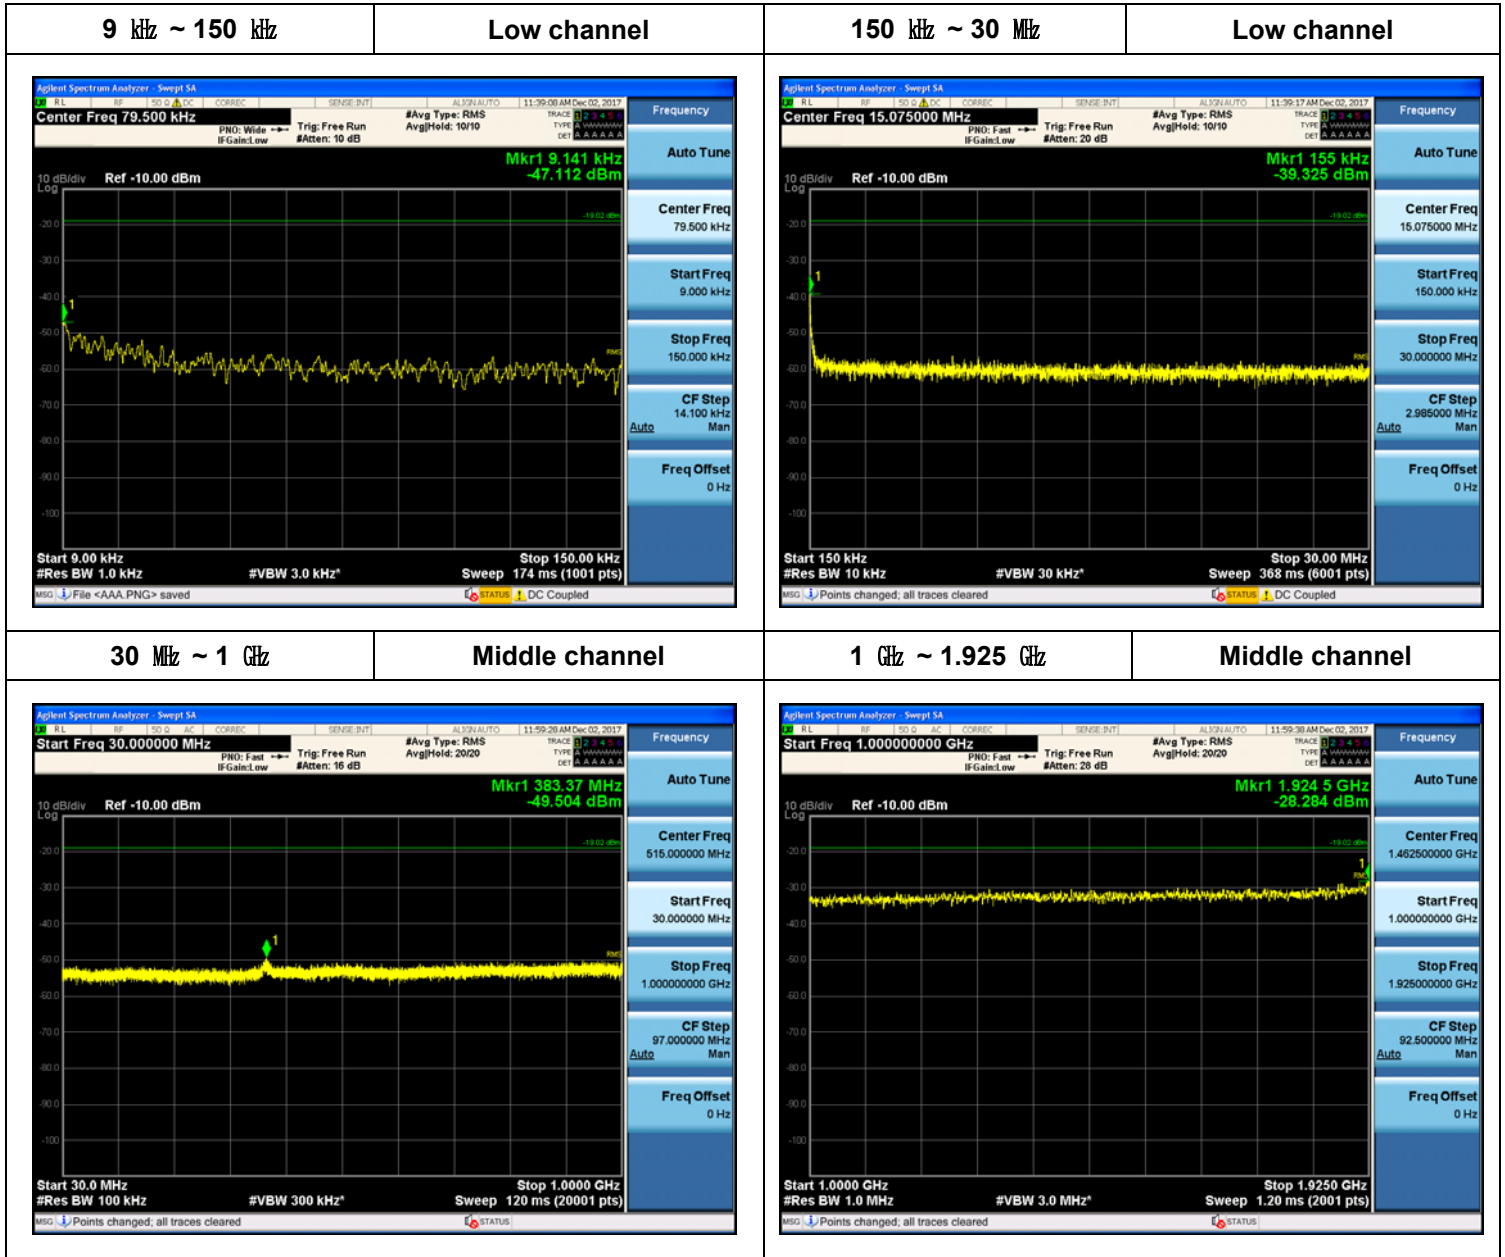

**Plot Data for Output Port 0\_16QAM**

Plot Data for Output Port 0\_64QAM

**Plot Data for Output Port 0\_256QAM**

**Plot Data for Output Port 1\_QPSK**

**Plot Data for Output Port 1\_16QAM**

**Plot Data for Output Port 1\_64QAM**

**Plot Data for Output Port 1\_256QAM**

**Plot Data for Output Port 2\_QPSK**

**Plot Data for Output Port 2\_16QAM**

**Plot Data for Output Port 2\_64QAM**

**Plot Data for Output Port 2\_256QAM**