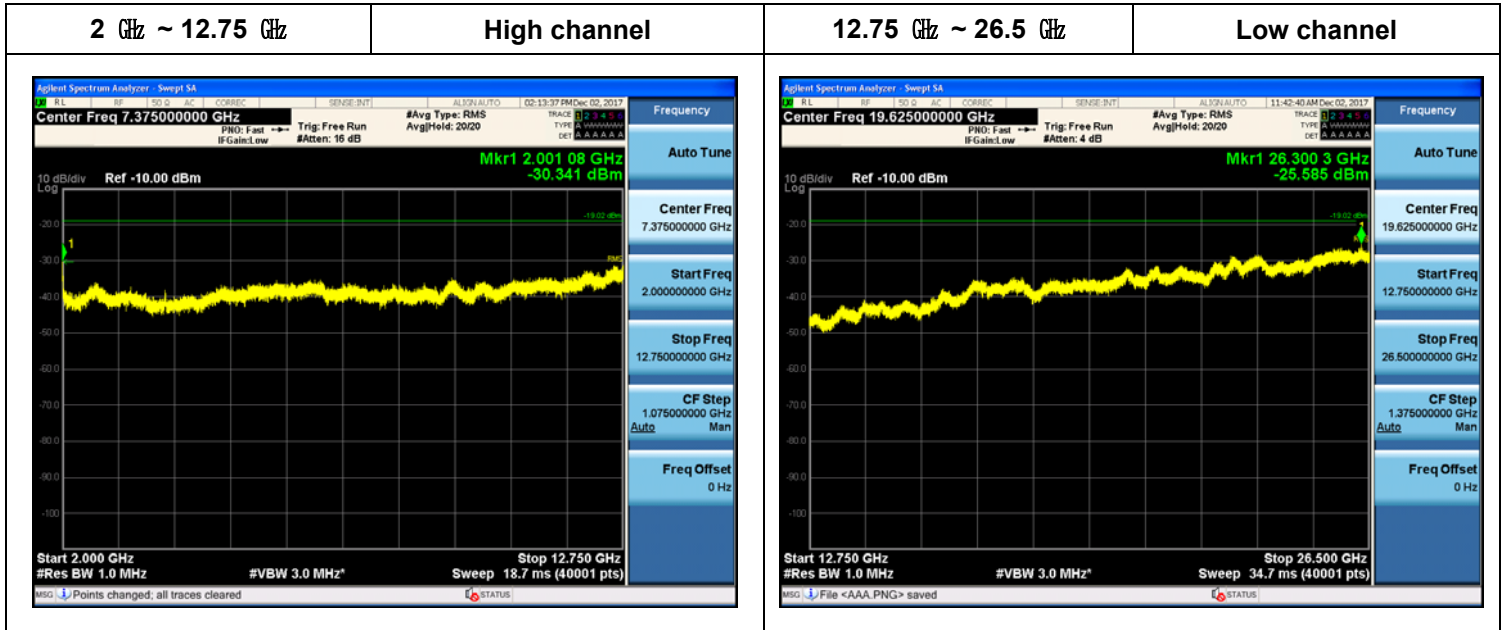

**Plot Data for Output Port 0\_16QAM**

Plot Data for Output Port 0\_64QAM

**Plot Data for Output Port 0\_256QAM**

**Plot Data for Output Port 1\_QPSK**

**Plot Data for Output Port 1\_16QAM**

**Plot Data for Output Port 1\_64QAM**

**Plot Data for Output Port 1\_256QAM**

**Plot Data for Output Port 2\_QPSK**

**Plot Data for Output Port 2\_16QAM**

**Plot Data for Output Port 2\_64QAM**

**Plot Data for Output Port 2\_256QAM**