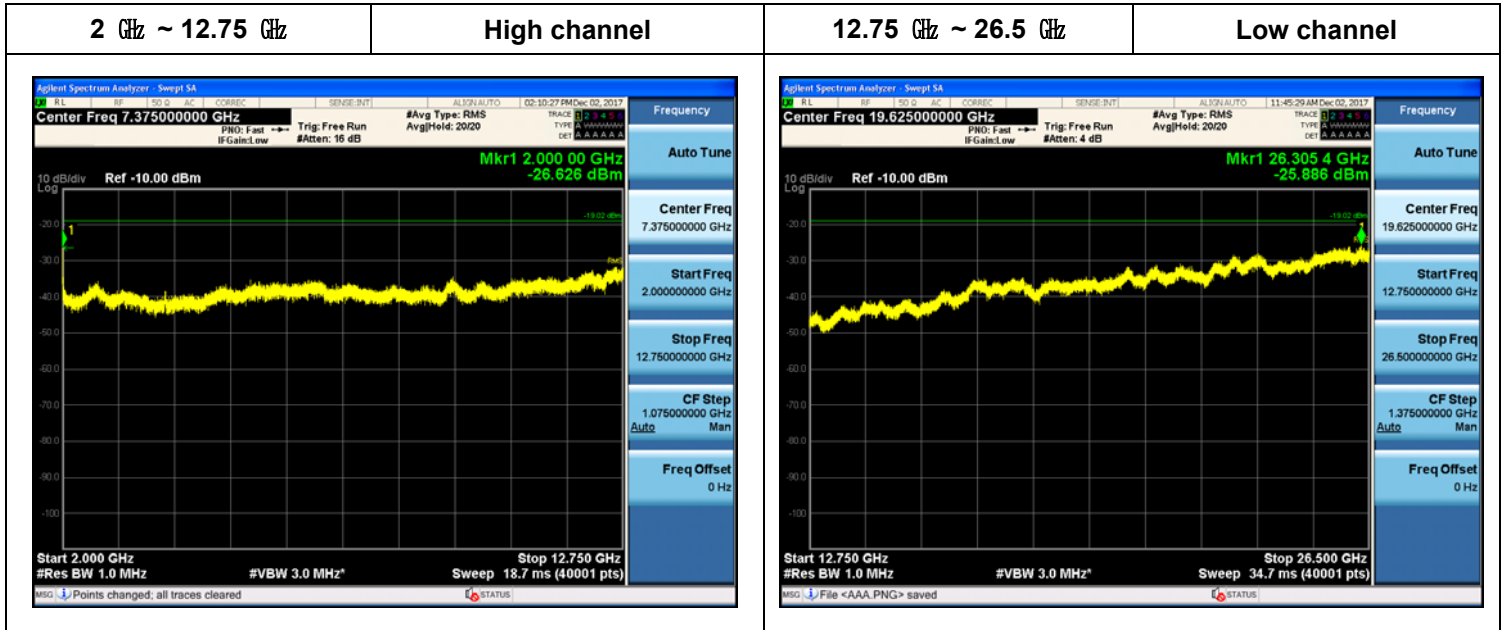

**Plot Data for Output Port 0\_16QAM**

Plot Data for Output Port 0\_64QAM

**Plot Data for Output Port 0\_256QAM**

**Plot Data for Output Port 1\_QPSK**

**Plot Data for Output Port 1\_16QAM**

**Plot Data for Output Port 1\_64QAM**

**Plot Data for Output Port 1\_256QAM**

**Plot Data for Output Port 2\_QPSK**

**Plot Data for Output Port 2\_16QAM**

**Plot Data for Output Port 2\_64QAM**

**Plot Data for Output Port 2\_256QAM**