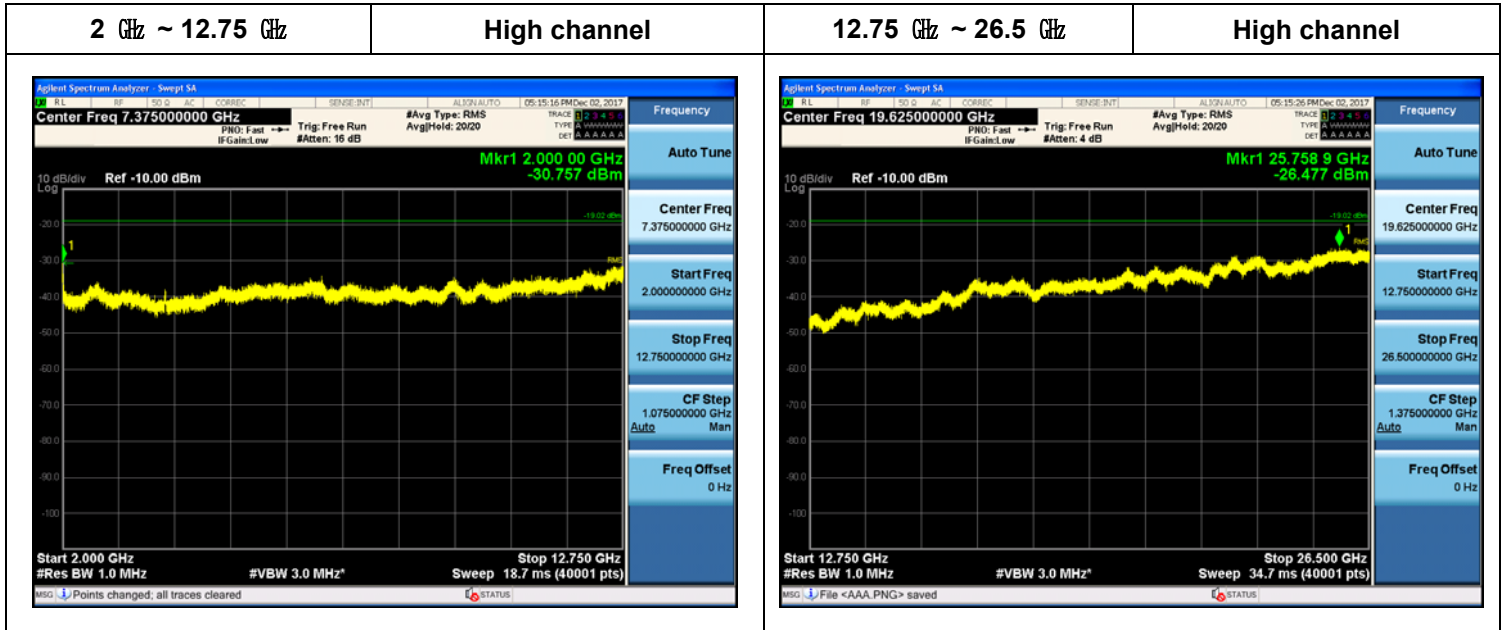

**Plot Data for Output Port 1\_256QAM**

**Plot Data for Output Port 2\_QPSK**

**Plot Data for Output Port 2\_16QAM**

**Plot Data for Output Port 2\_64QAM**

**Plot Data for Output Port 2\_256QAM**