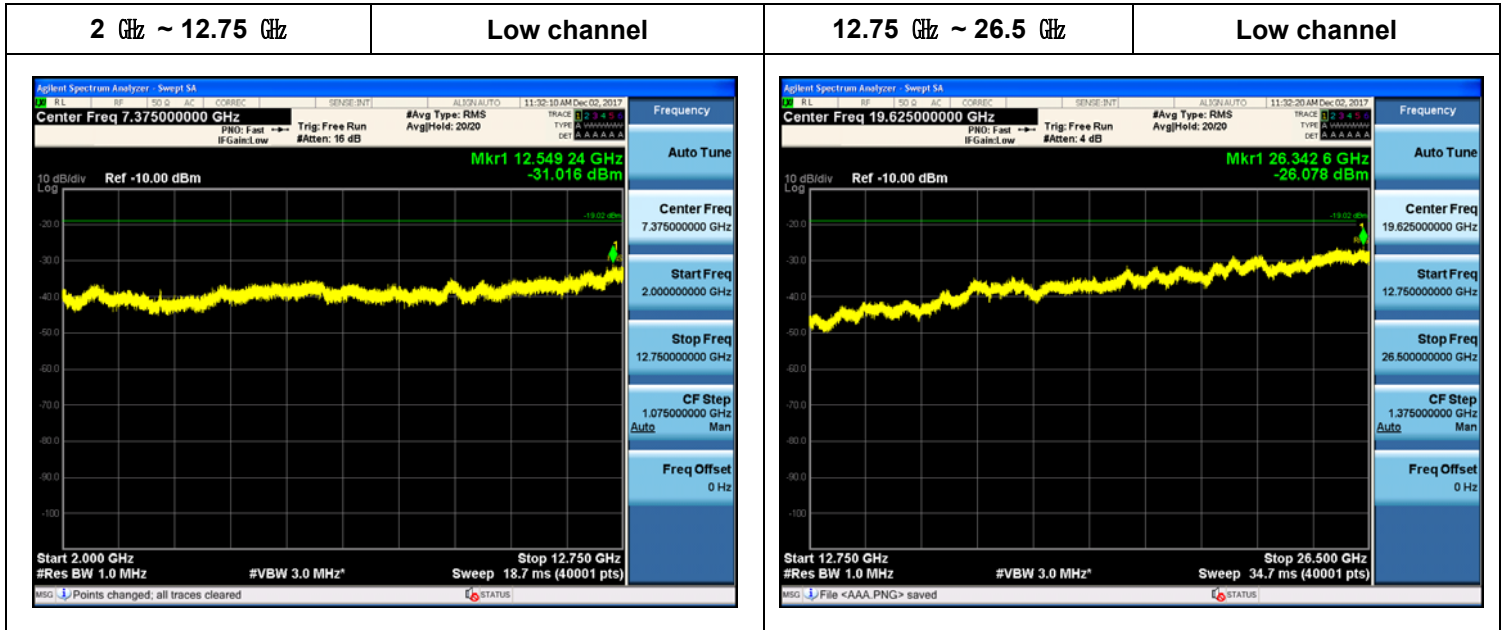

**Plot Data for Output Port 0\_16QAM**

Plot Data for Output Port 0\_64QAM

**Plot Data for Output Port 0\_256QAM**

**Plot Data for Output Port 1\_QPSK**

**Plot Data for Output Port 1\_16QAM**

**Plot Data for Output Port 1\_64QAM**

**Plot Data for Output Port 1\_256QAM**

**Plot Data for Output Port 2\_QPSK**

**Plot Data for Output Port 2\_16QAM**

**Plot Data for Output Port 2\_64QAM**

**Plot Data for Output Port 2\_256QAM**