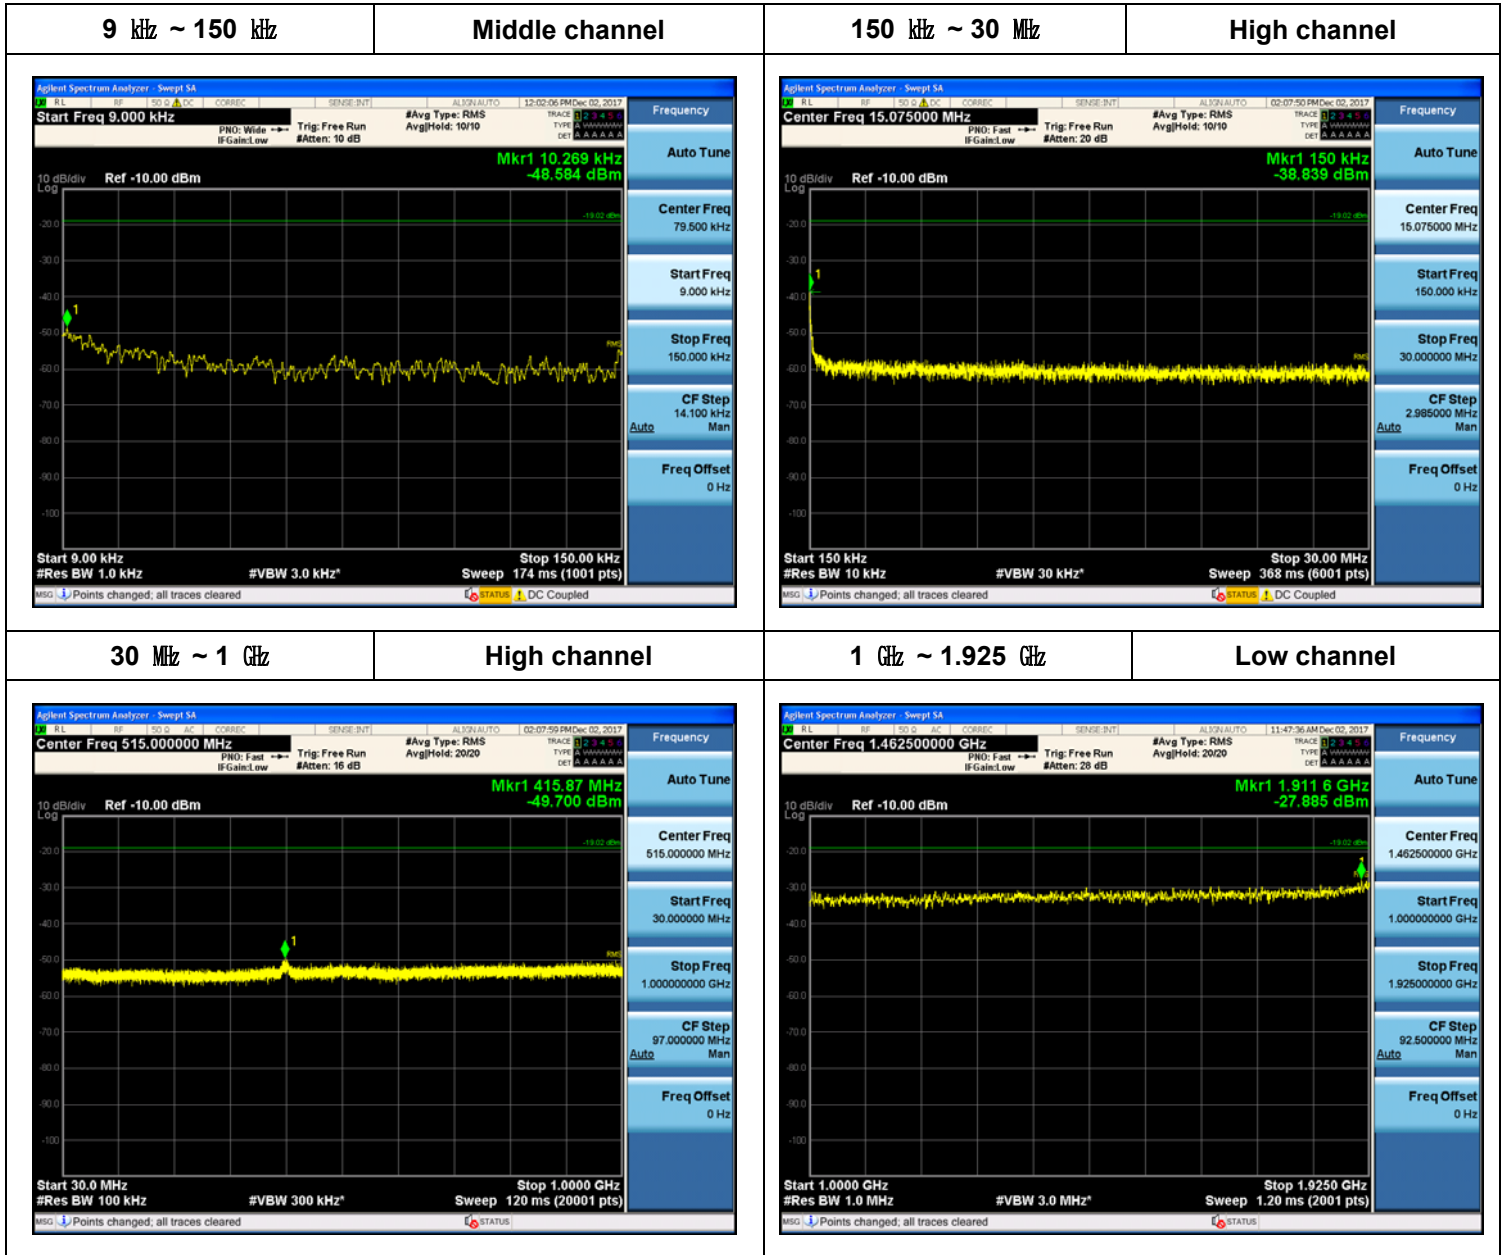

**Plot Data for Output Port 0\_16QAM**

Plot Data for Output Port 0\_64QAM

**Plot Data for Output Port 0\_256QAM**

**Plot Data for Output Port 1\_QPSK**

**Plot Data for Output Port 1\_16QAM**

**Plot Data for Output Port 1\_64QAM**

**Plot Data for Output Port 1\_256QAM**

**Plot Data for Output Port 2\_QPSK**

**Plot Data for Output Port 2\_16QAM**

**Plot Data for Output Port 2\_64QAM**

**Plot Data for Output Port 2\_256QAM**