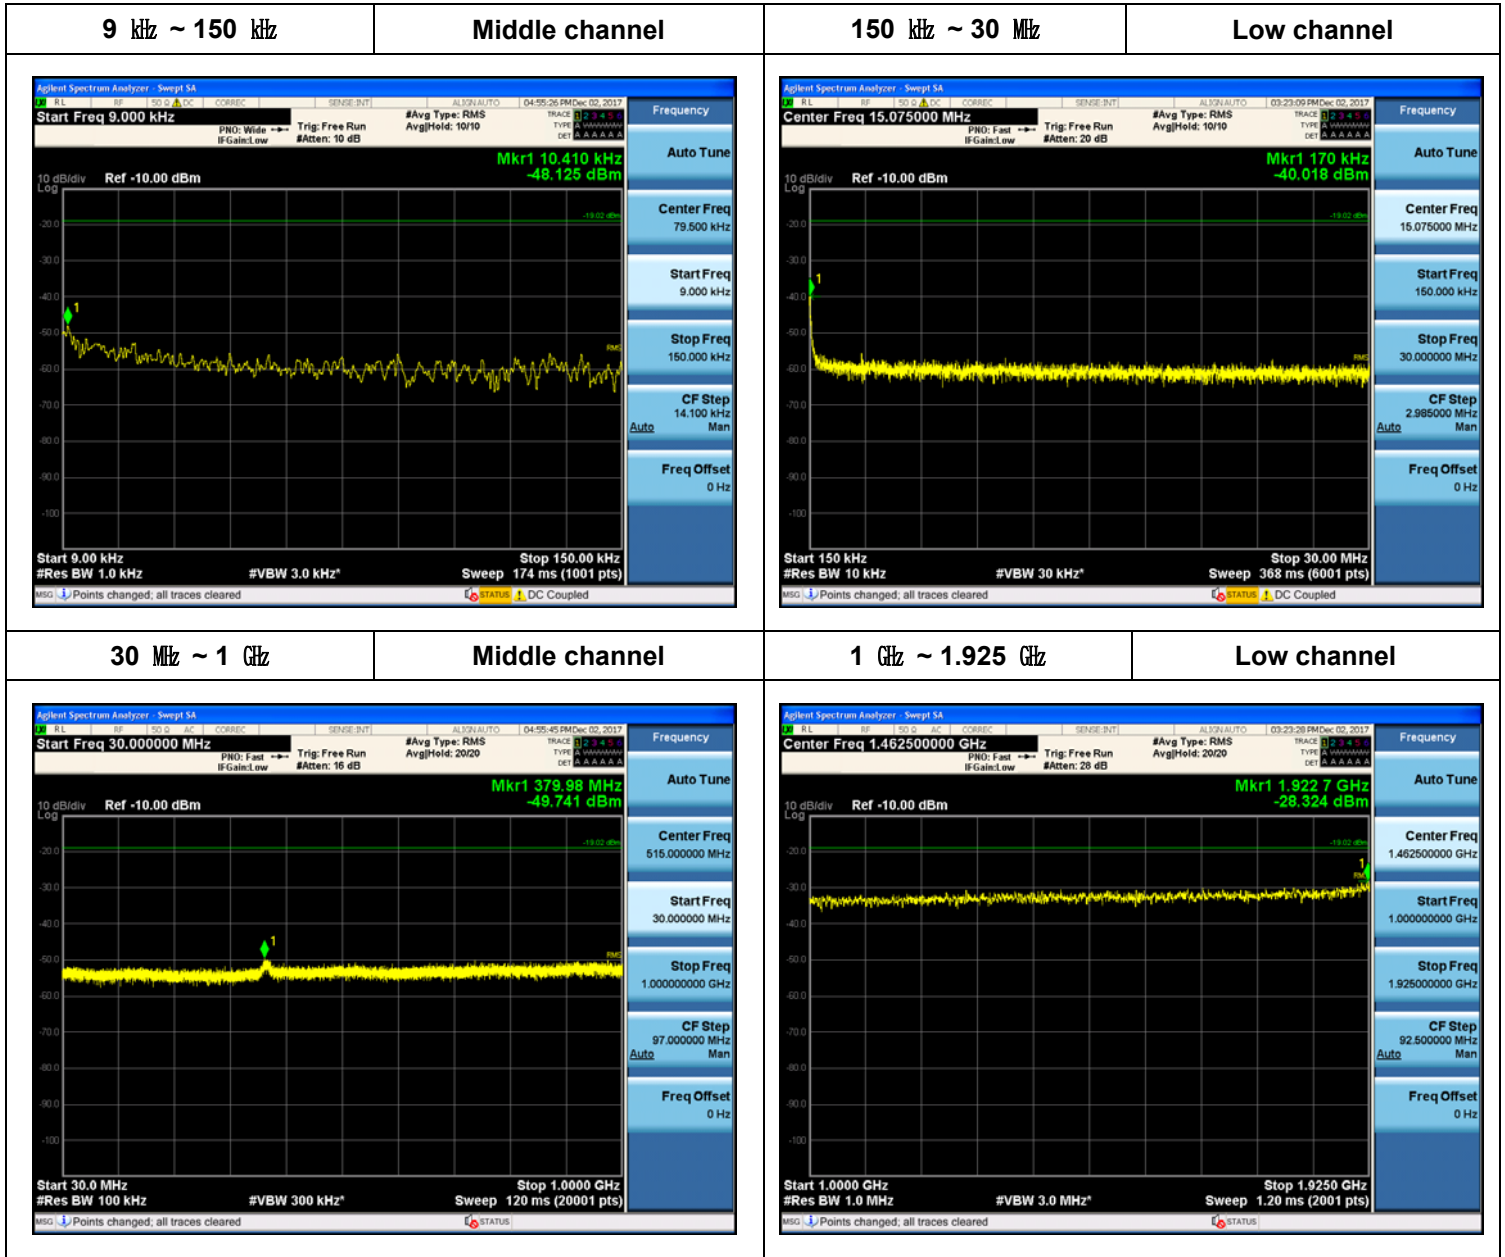

**Plot Data for Output Port 0\_16QAM**

Plot Data for Output Port 0\_64QAM

**Plot Data for Output Port 0\_256QAM**

**Plot Data for Output Port 1\_QPSK**

**Plot Data for Output Port 1\_16QAM**

**Plot Data for Output Port 1\_64QAM**

**Plot Data for Output Port 1\_256QAM**

**Plot Data for Output Port 2\_QPSK**

**Plot Data for Output Port 2\_16QAM**

**Plot Data for Output Port 2\_64QAM**

**Plot Data for Output Port 2\_256QAM**