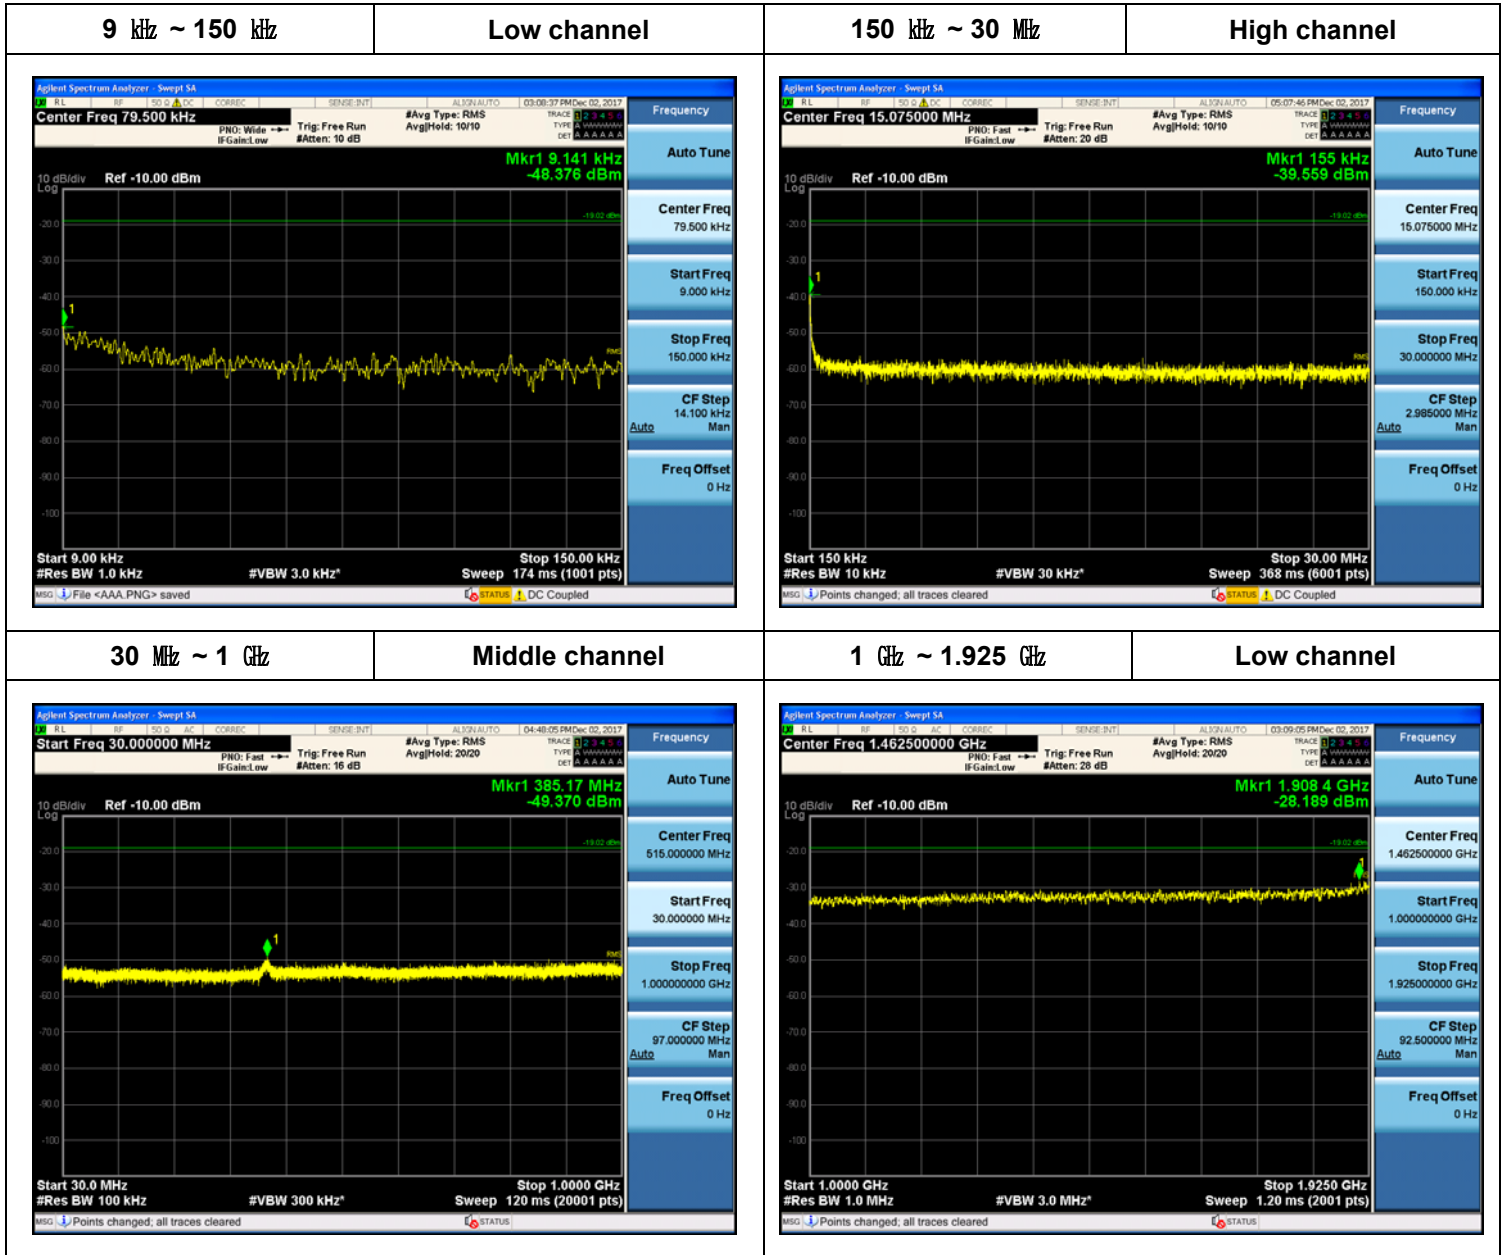

**Plot Data for Output Port 0\_16QAM**

Plot Data for Output Port 0\_64QAM

**Plot Data for Output Port 0\_256QAM**

**Plot Data for Output Port 1\_QPSK**

**Plot Data for Output Port 1\_16QAM**

**Plot Data for Output Port 1\_64QAM**

**Plot Data for Output Port 1\_256QAM**

**Plot Data for Output Port 2\_QPSK**

**Plot Data for Output Port 2\_16QAM**

**Plot Data for Output Port 2\_64QAM**

**Plot Data for Output Port 2\_256QAM**