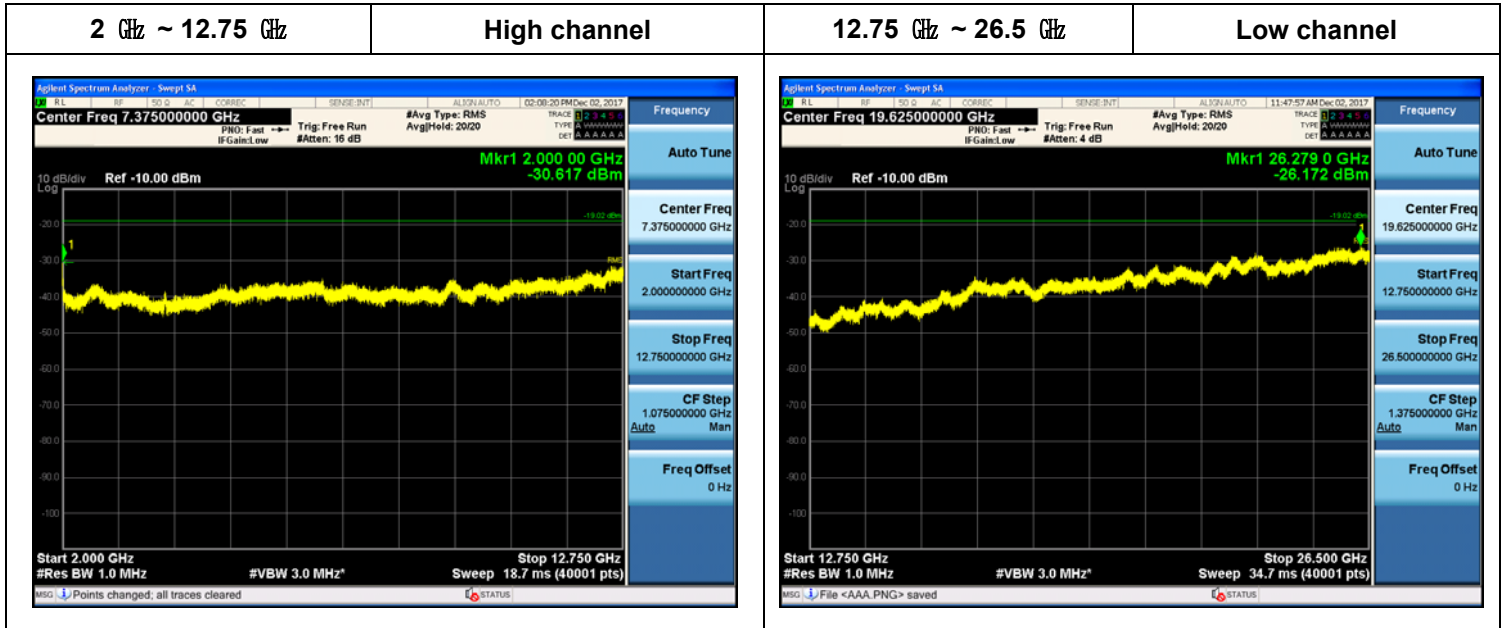

**Plot Data for Output Port 0\_16QAM**

Plot Data for Output Port 0\_64QAM

**Plot Data for Output Port 0\_256QAM**

**Plot Data for Output Port 1\_QPSK**

**Plot Data for Output Port 1\_16QAM**

**Plot Data for Output Port 1\_64QAM**

**Plot Data for Output Port 1\_256QAM**

**Plot Data for Output Port 2\_QPSK**

**Plot Data for Output Port 2\_16QAM**

**Plot Data for Output Port 2\_64QAM**

**Plot Data for Output Port 2\_256QAM**