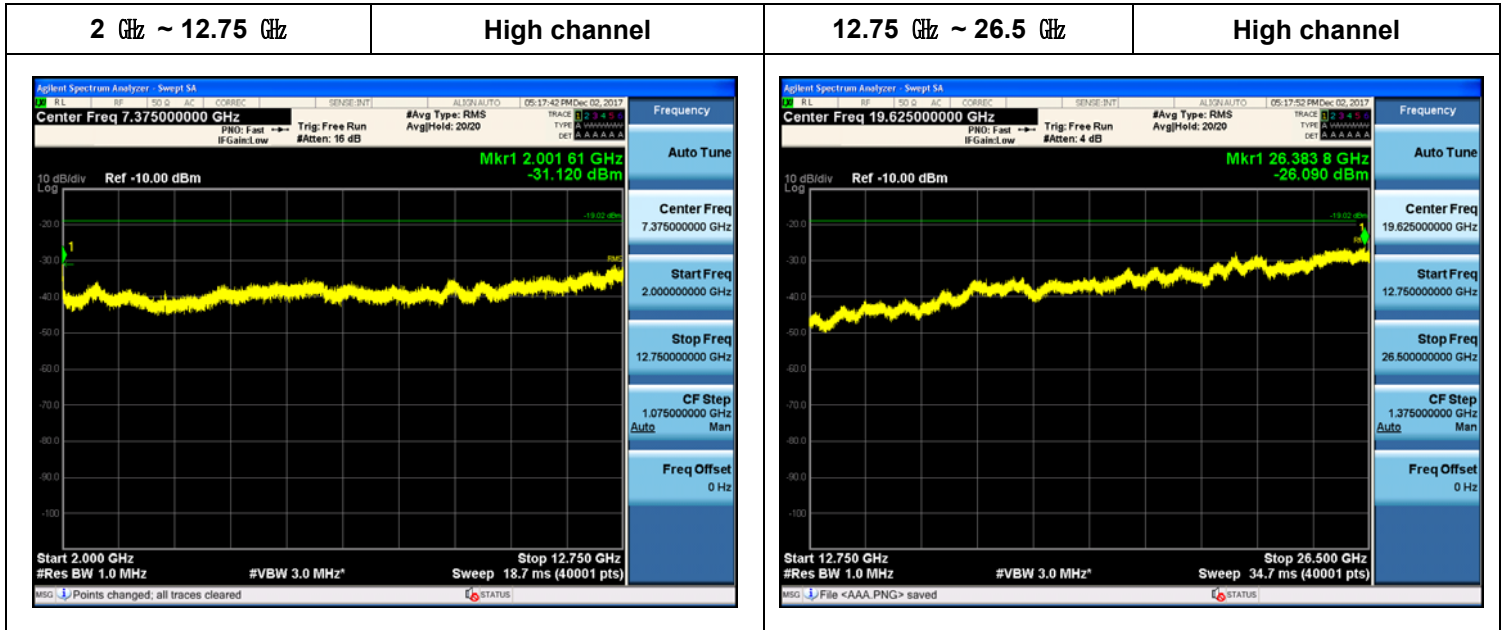

**Plot Data for Output Port 1\_256QAM**

**Plot Data for Output Port 2\_QPSK**

**Plot Data for Output Port 2\_16QAM**

**Plot Data for Output Port 2\_64QAM**

**Plot Data for Output Port 2\_256QAM**