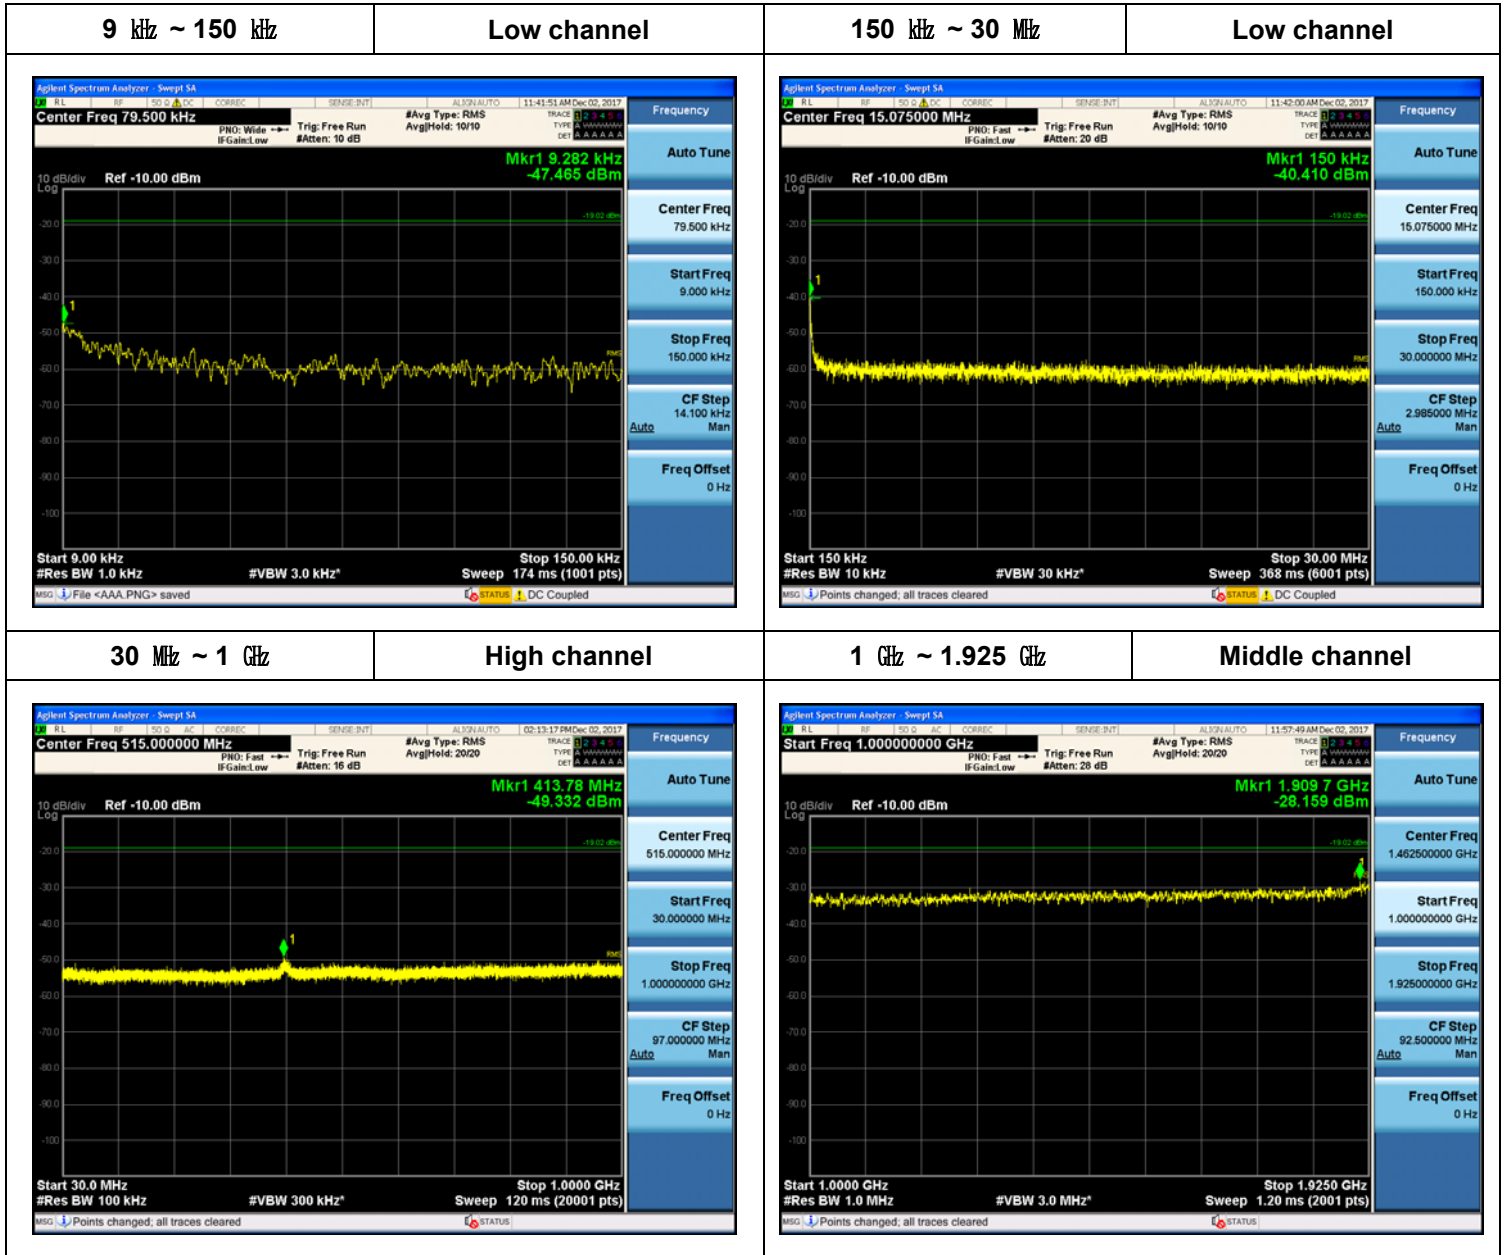

**Plot Data for Output Port 0\_16QAM**

Plot Data for Output Port 0\_64QAM

**Plot Data for Output Port 0\_256QAM**

**Plot Data for Output Port 1\_QPSK**

**Plot Data for Output Port 1\_16QAM**

**Plot Data for Output Port 1\_64QAM**

**Plot Data for Output Port 1\_256QAM**

**Plot Data for Output Port 2\_QPSK**

**Plot Data for Output Port 2\_16QAM**

**Plot Data for Output Port 2\_64QAM**

**Plot Data for Output Port 2\_256QAM**