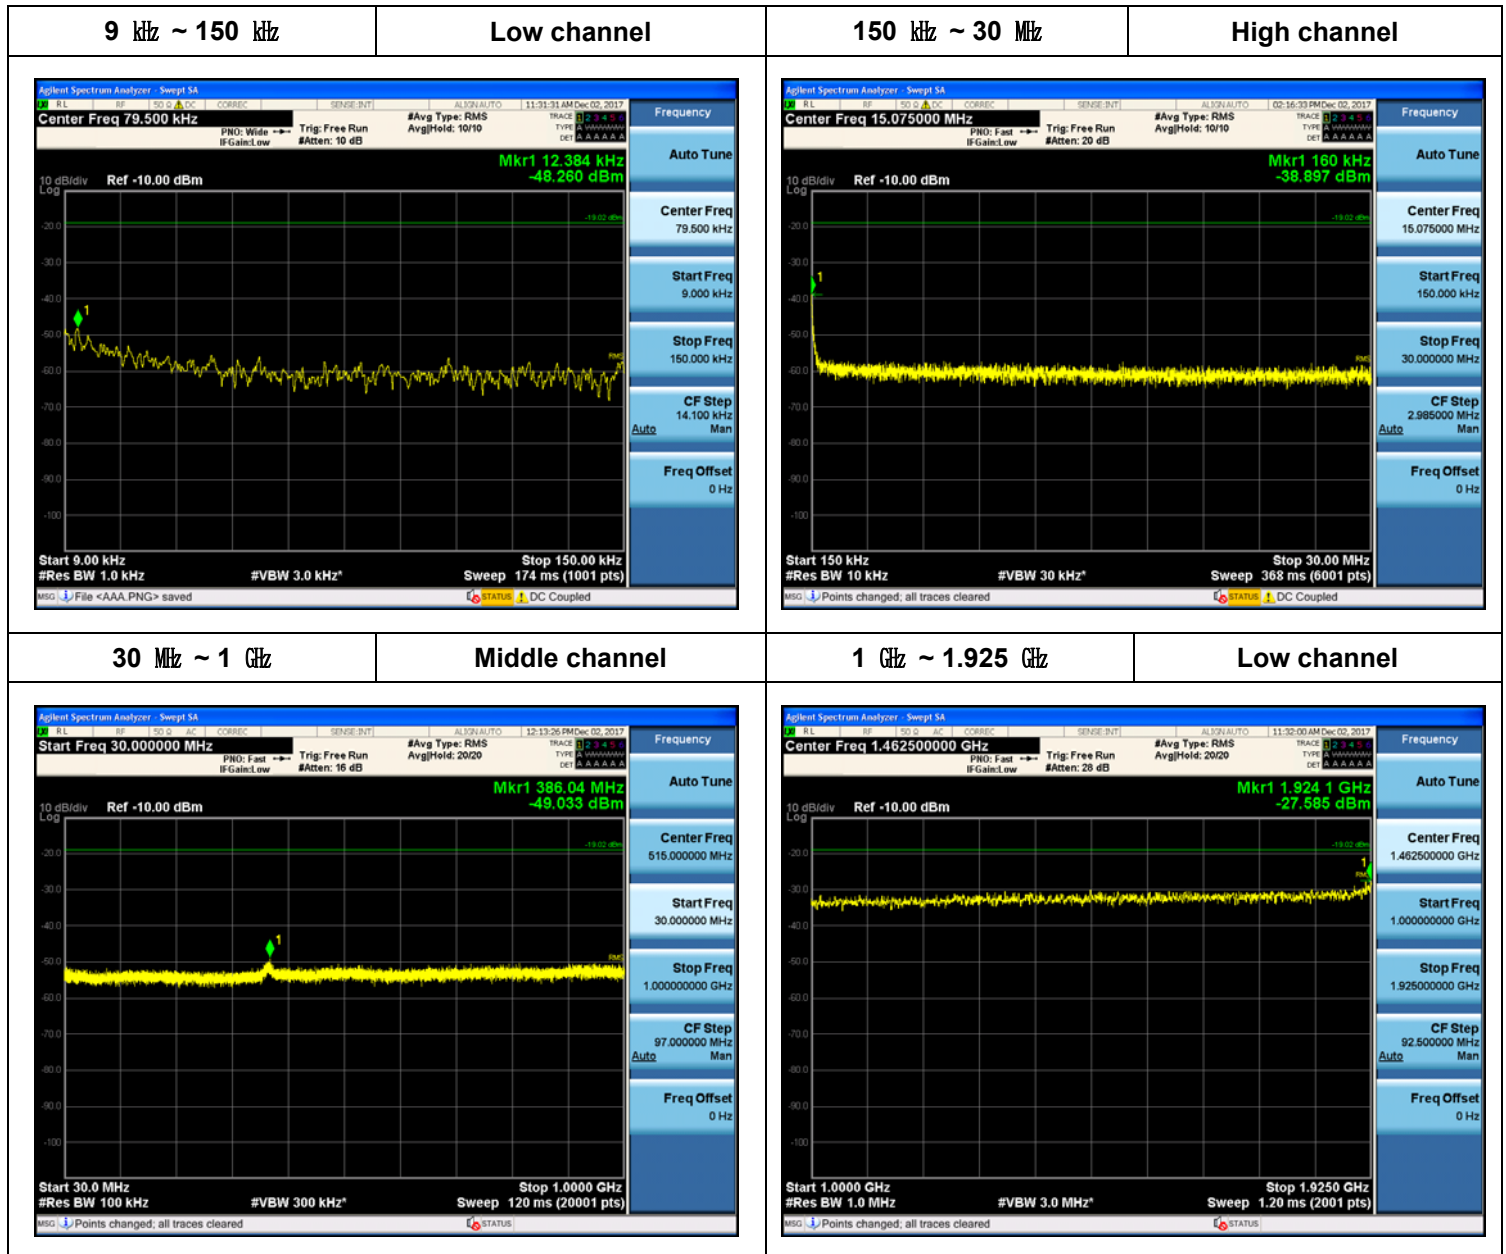

**Plot Data for Output Port 0\_16QAM**

Plot Data for Output Port 0\_64QAM

**Plot Data for Output Port 0\_256QAM**

**Plot Data for Output Port 1\_QPSK**

**Plot Data for Output Port 1\_16QAM**

**Plot Data for Output Port 1\_64QAM**

**Plot Data for Output Port 1\_256QAM**

**Plot Data for Output Port 2\_QPSK**

**Plot Data for Output Port 2\_16QAM**

**Plot Data for Output Port 2\_64QAM**

**Plot Data for Output Port 2\_256QAM**