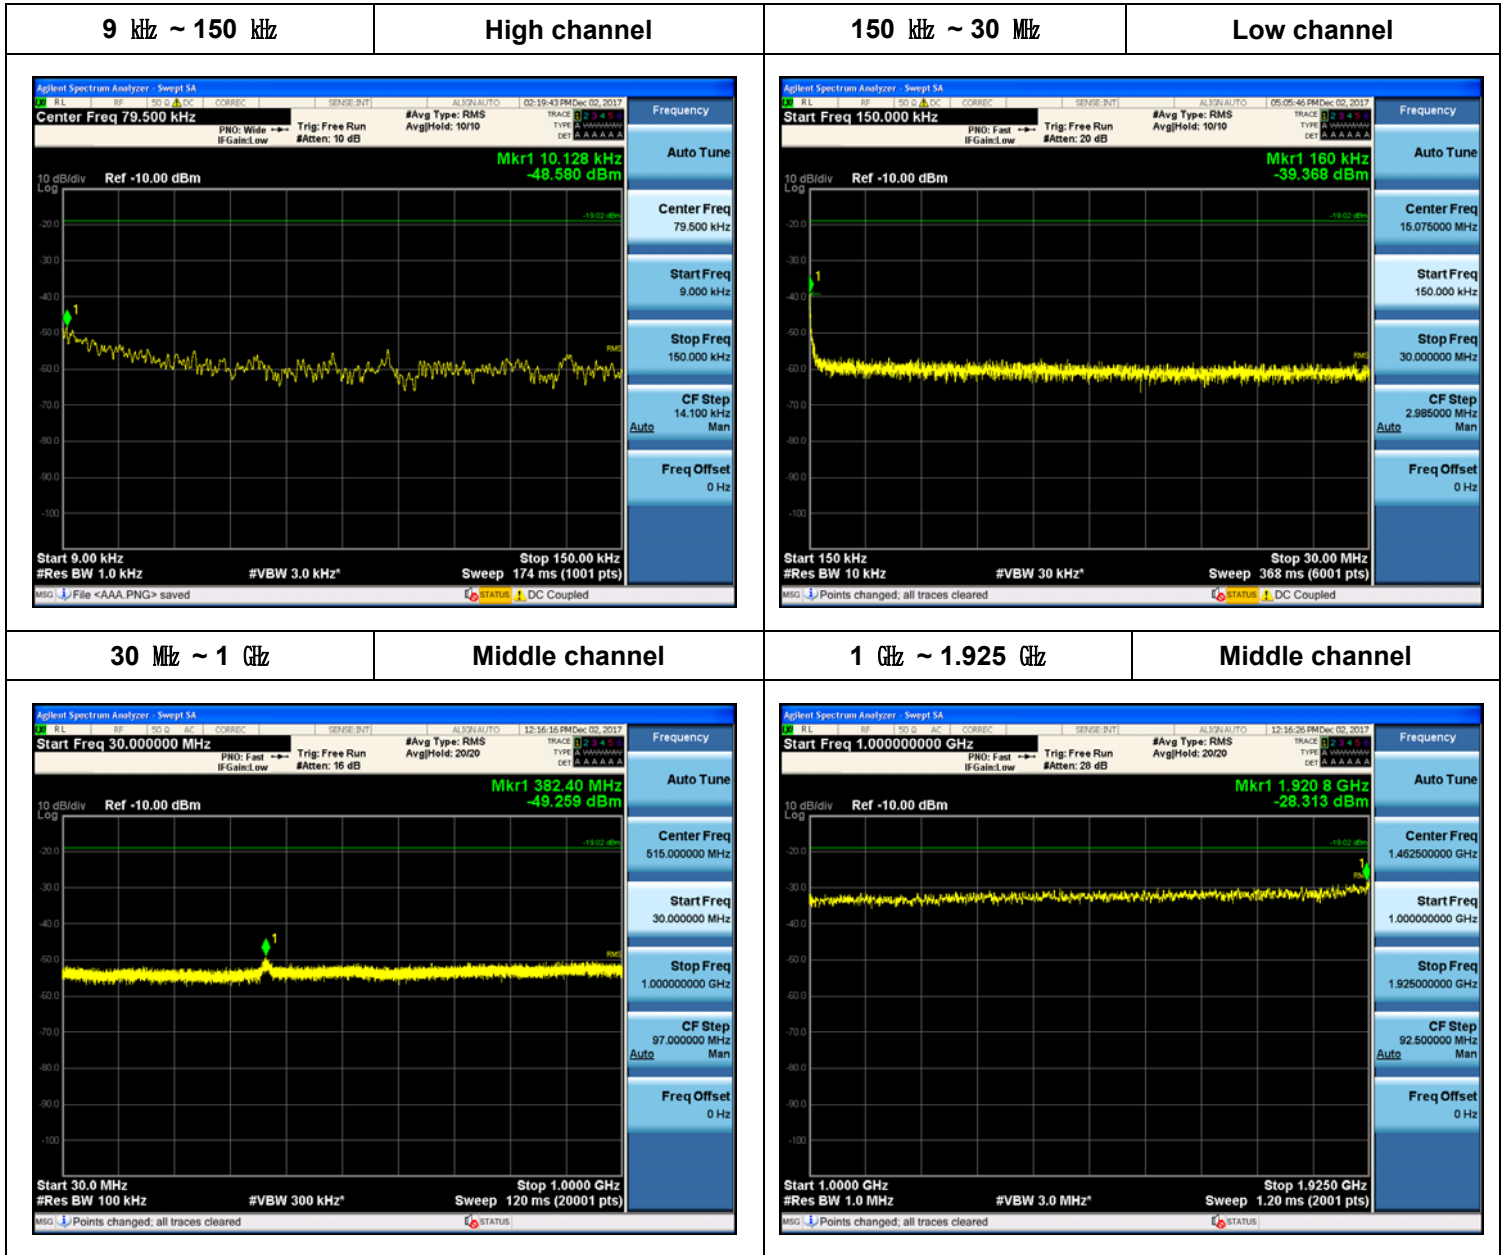

**Plot Data for Output Port 0\_16QAM**

Plot Data for Output Port 0\_64QAM

**Plot Data for Output Port 0\_256QAM**

**Plot Data for Output Port 1\_QPSK**

**Plot Data for Output Port 1\_16QAM**

**Plot Data for Output Port 1\_64QAM**

**Plot Data for Output Port 1\_256QAM**

**Plot Data for Output Port 2\_QPSK**

**Plot Data for Output Port 2\_16QAM**

**Plot Data for Output Port 2\_64QAM**

**Plot Data for Output Port 2\_256QAM**