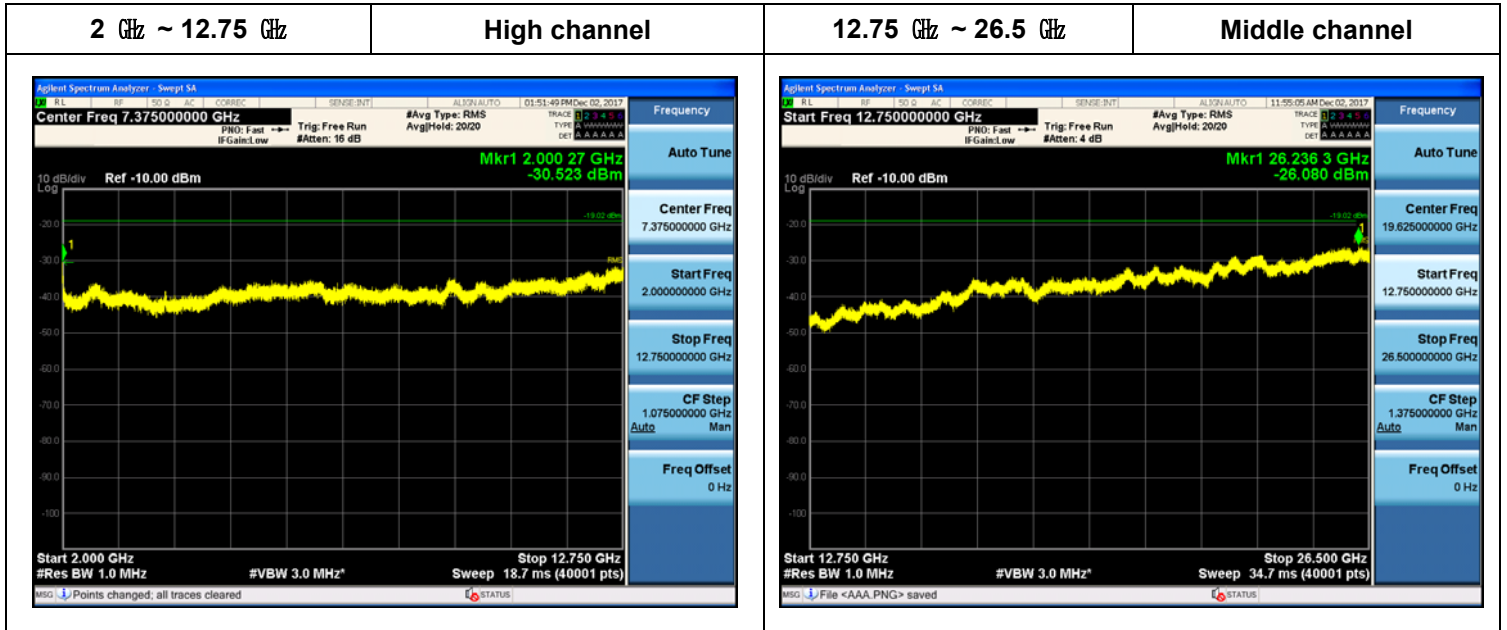

**Plot Data for Output Port 0\_16QAM**

Plot Data for Output Port 0\_64QAM

**Plot Data for Output Port 0\_256QAM**

**Plot Data for Output Port 1\_QPSK**

**Plot Data for Output Port 1\_16QAM**

**Plot Data for Output Port 1\_64QAM**

**Plot Data for Output Port 1\_256QAM**

**Plot Data for Output Port 2\_QPSK**

**Plot Data for Output Port 2\_16QAM**

**Plot Data for Output Port 2\_64QAM**

**Plot Data for Output Port 2\_256QAM**