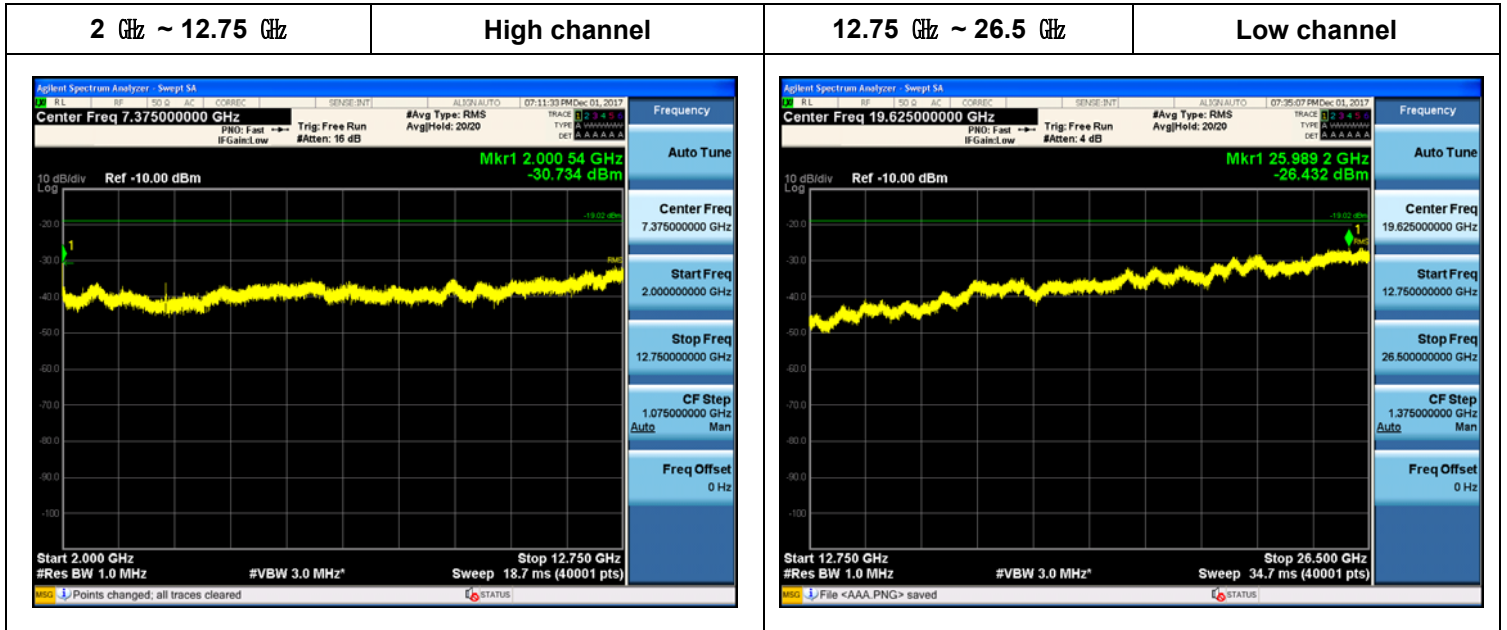

Plot Data for Output Port 2_QPSK

Plot Data for Output Port 2_16QAM

Plot Data for Output Port 2_64QAM

Plot Data for Output Port 2_256QAM

Plot Data for Output Port 3_QPSK

Plot Data for Output Port 3_16QAM

Plot Data for Output Port 3_64QAM

Plot Data for Output Port 3_256QAM

10 MHz / 1 Carrier (20 W)

Plot Data for Output Port 0_256QAM

Plot Data for Output Port 1_256QAM

Plot Data for Output Port 2_256QAM