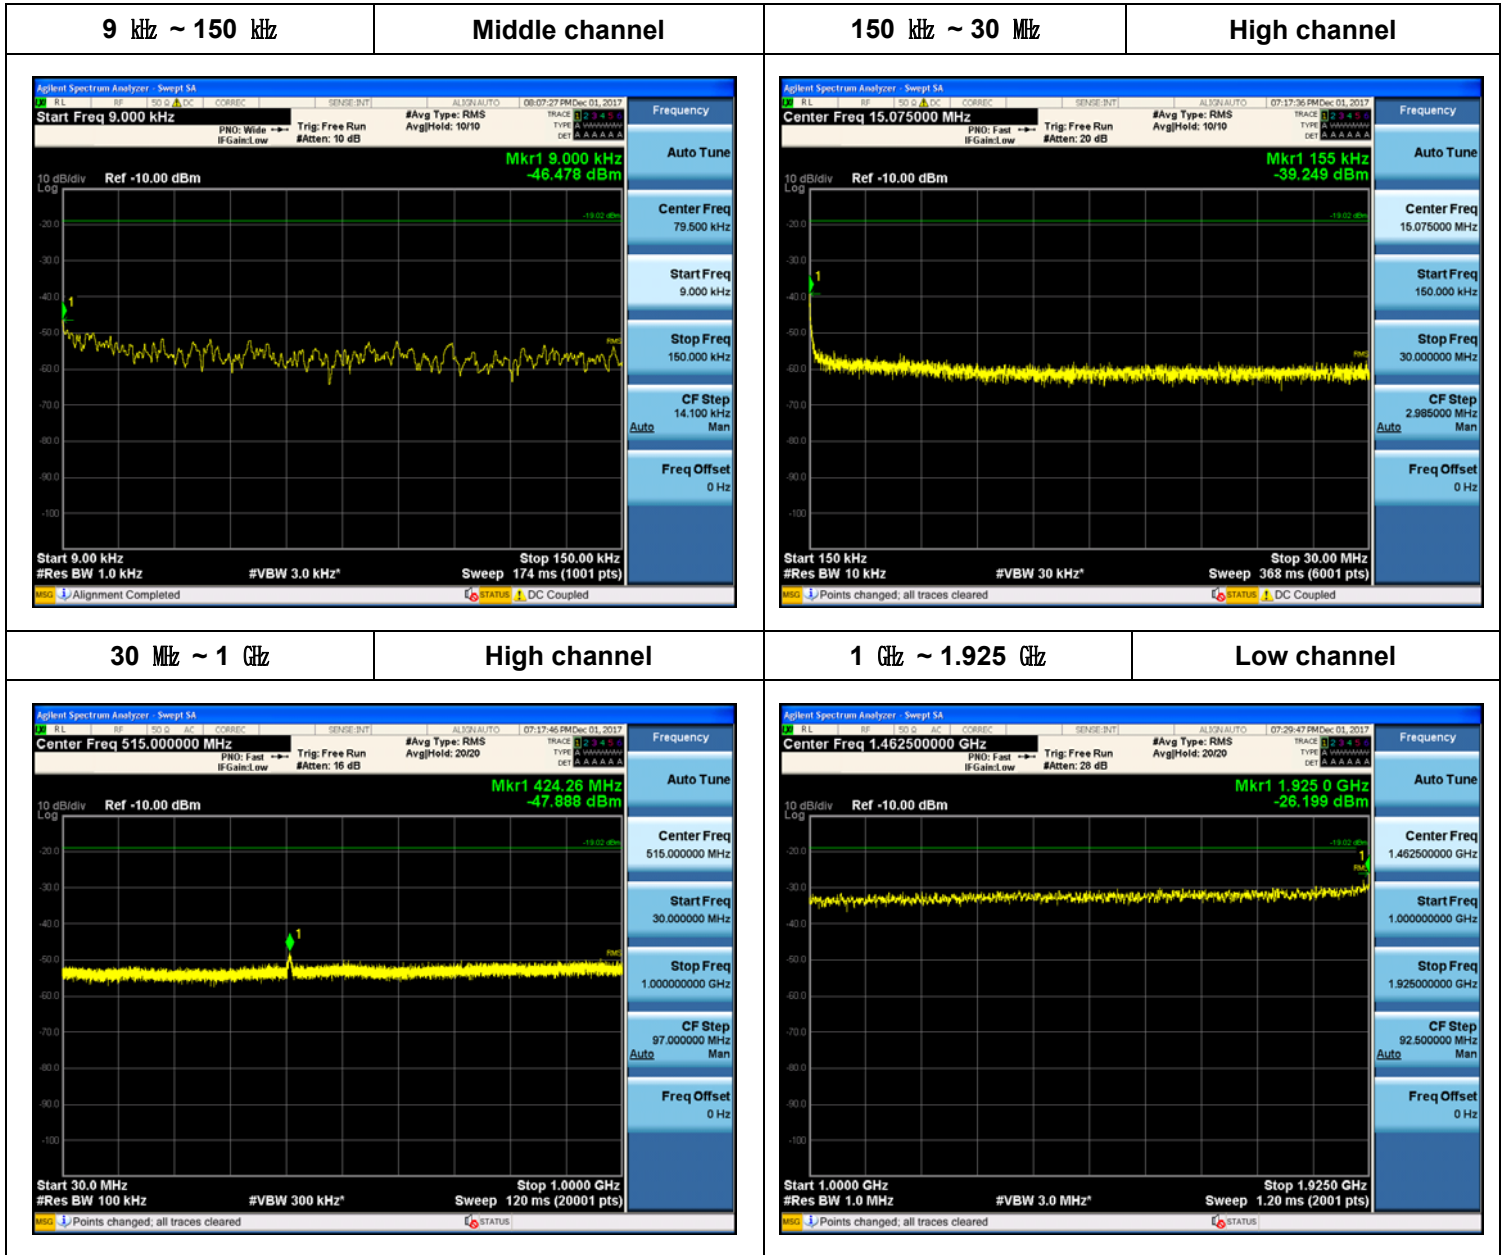

Plot Data for Output Port 2_QPSK

Plot Data for Output Port 2_16QAM

Plot Data for Output Port 2_64QAM

Plot Data for Output Port 2_256QAM

Plot Data for Output Port 3_QPSK

Plot Data for Output Port 3_16QAM

Plot Data for Output Port 3_64QAM

Plot Data for Output Port 3_256QAM

10 MHz / 1 Carrier (20 W)

Plot Data for Output Port 0_256QAM

Plot Data for Output Port 1_256QAM

Plot Data for Output Port 2_256QAM