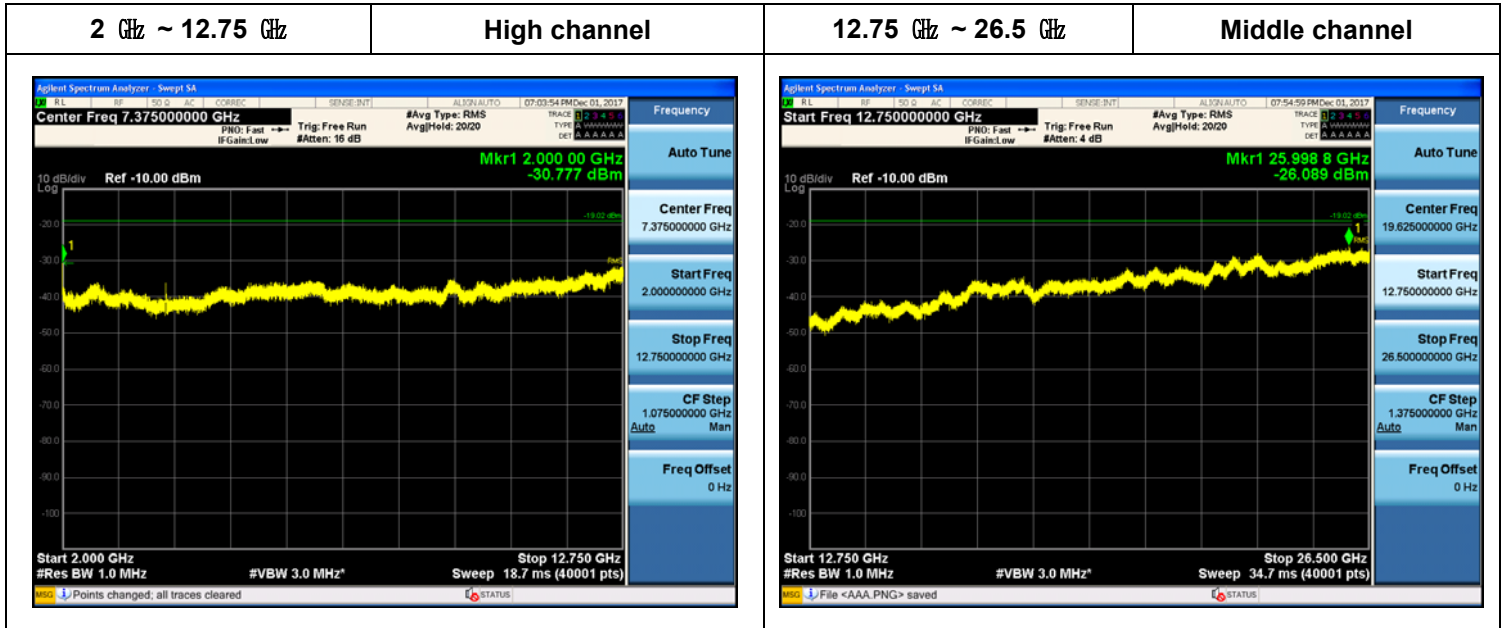

Plot Data for Output Port 2_QPSK

Plot Data for Output Port 2_16QAM

Plot Data for Output Port 2_64QAM

Plot Data for Output Port 2_256QAM

Plot Data for Output Port 3_QPSK

Plot Data for Output Port 3_16QAM

Plot Data for Output Port 3_64QAM

Plot Data for Output Port 3_256QAM

10 MHz / 1 Carrier (20 W)

Plot Data for Output Port 0_256QAM

Plot Data for Output Port 1_256QAM

Plot Data for Output Port 2_256QAM