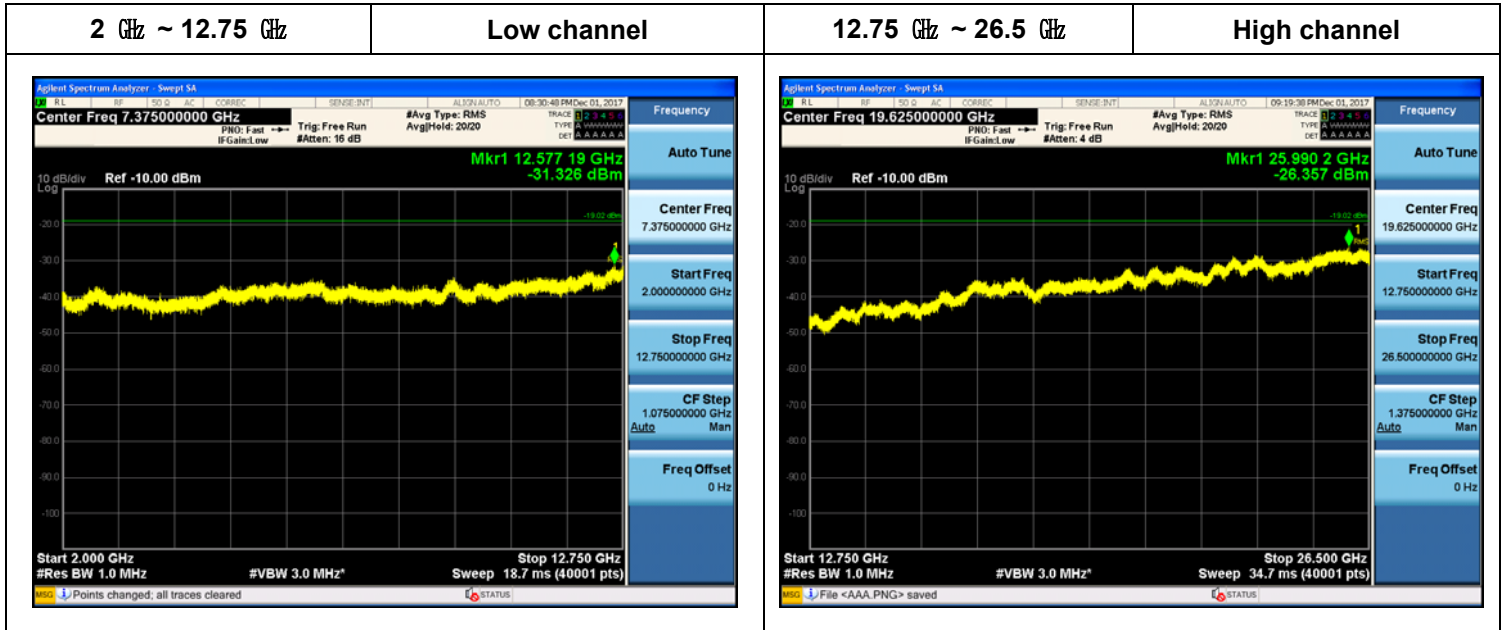

Plot Data for Output Port 3_256QAM

10 MHz / 1 Carrier (20 W)

Plot Data for Output Port 0_256QAM

Plot Data for Output Port 1_256QAM

Plot Data for Output Port 2_256QAM