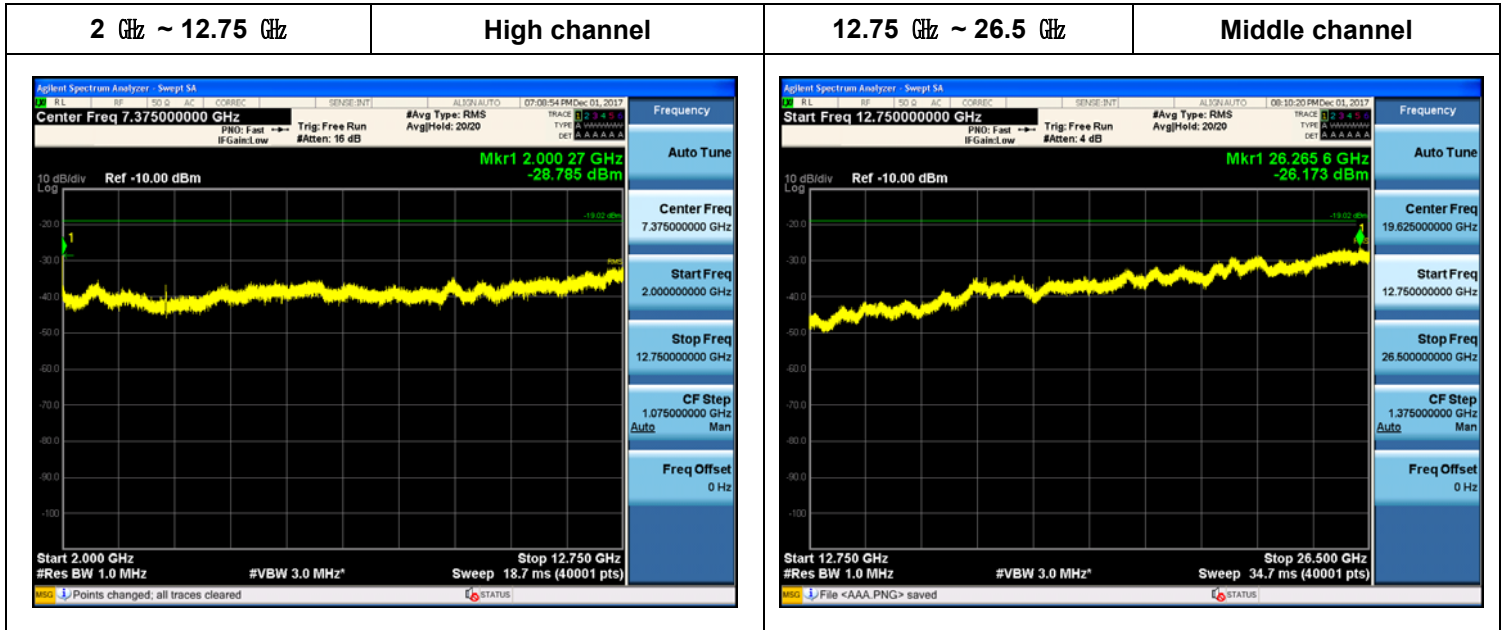

Plot Data for Output Port 2_QPSK

Plot Data for Output Port 2_16QAM

Plot Data for Output Port 2_64QAM

Plot Data for Output Port 2_256QAM

Plot Data for Output Port 3_QPSK

Plot Data for Output Port 3_16QAM

Plot Data for Output Port 3_64QAM

Plot Data for Output Port 3_256QAM

10 MHz / 1 Carrier (20 W)

Plot Data for Output Port 0_256QAM

Plot Data for Output Port 1_256QAM

Plot Data for Output Port 2_256QAM