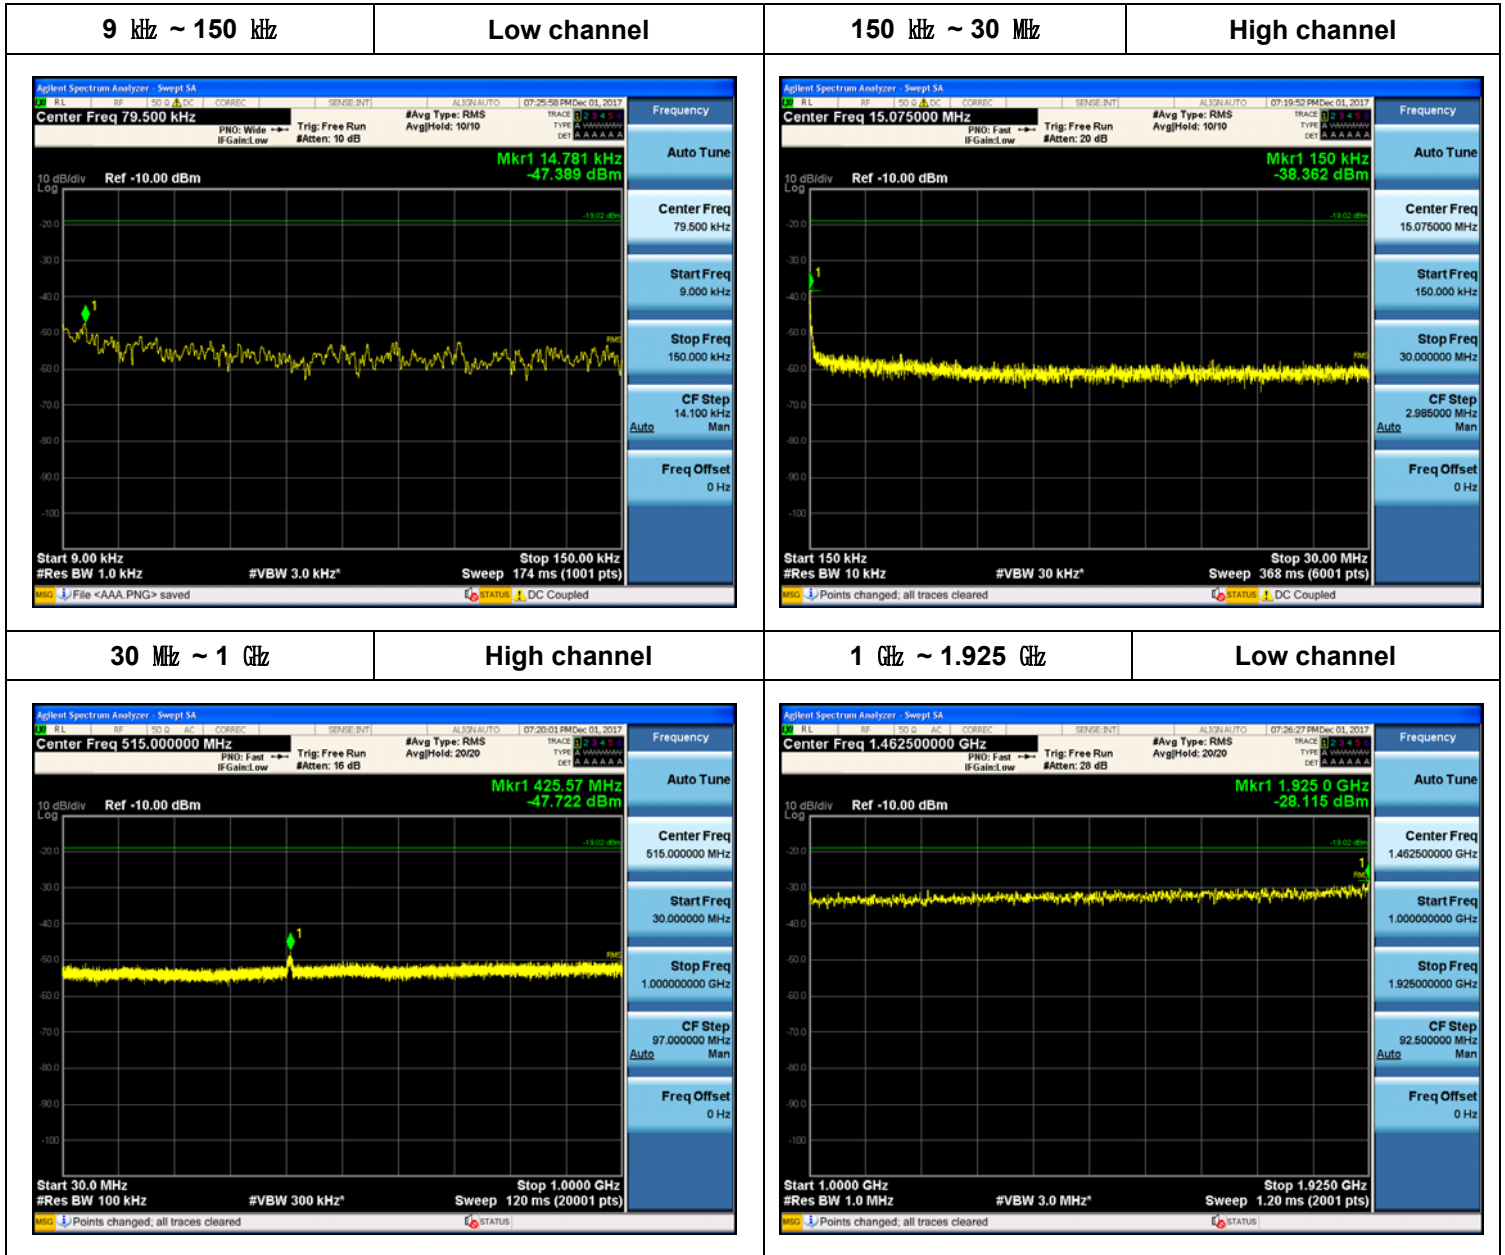

Plot Data for Output Port 2_QPSK

Plot Data for Output Port 2_16QAM

Plot Data for Output Port 2_64QAM

Plot Data for Output Port 2_256QAM

Plot Data for Output Port 3_QPSK

Plot Data for Output Port 3_16QAM

Plot Data for Output Port 3_64QAM

Plot Data for Output Port 3_256QAM

10 MHz / 1 Carrier (20 W)

Plot Data for Output Port 0_256QAM

Plot Data for Output Port 1_256QAM

Plot Data for Output Port 2_256QAM