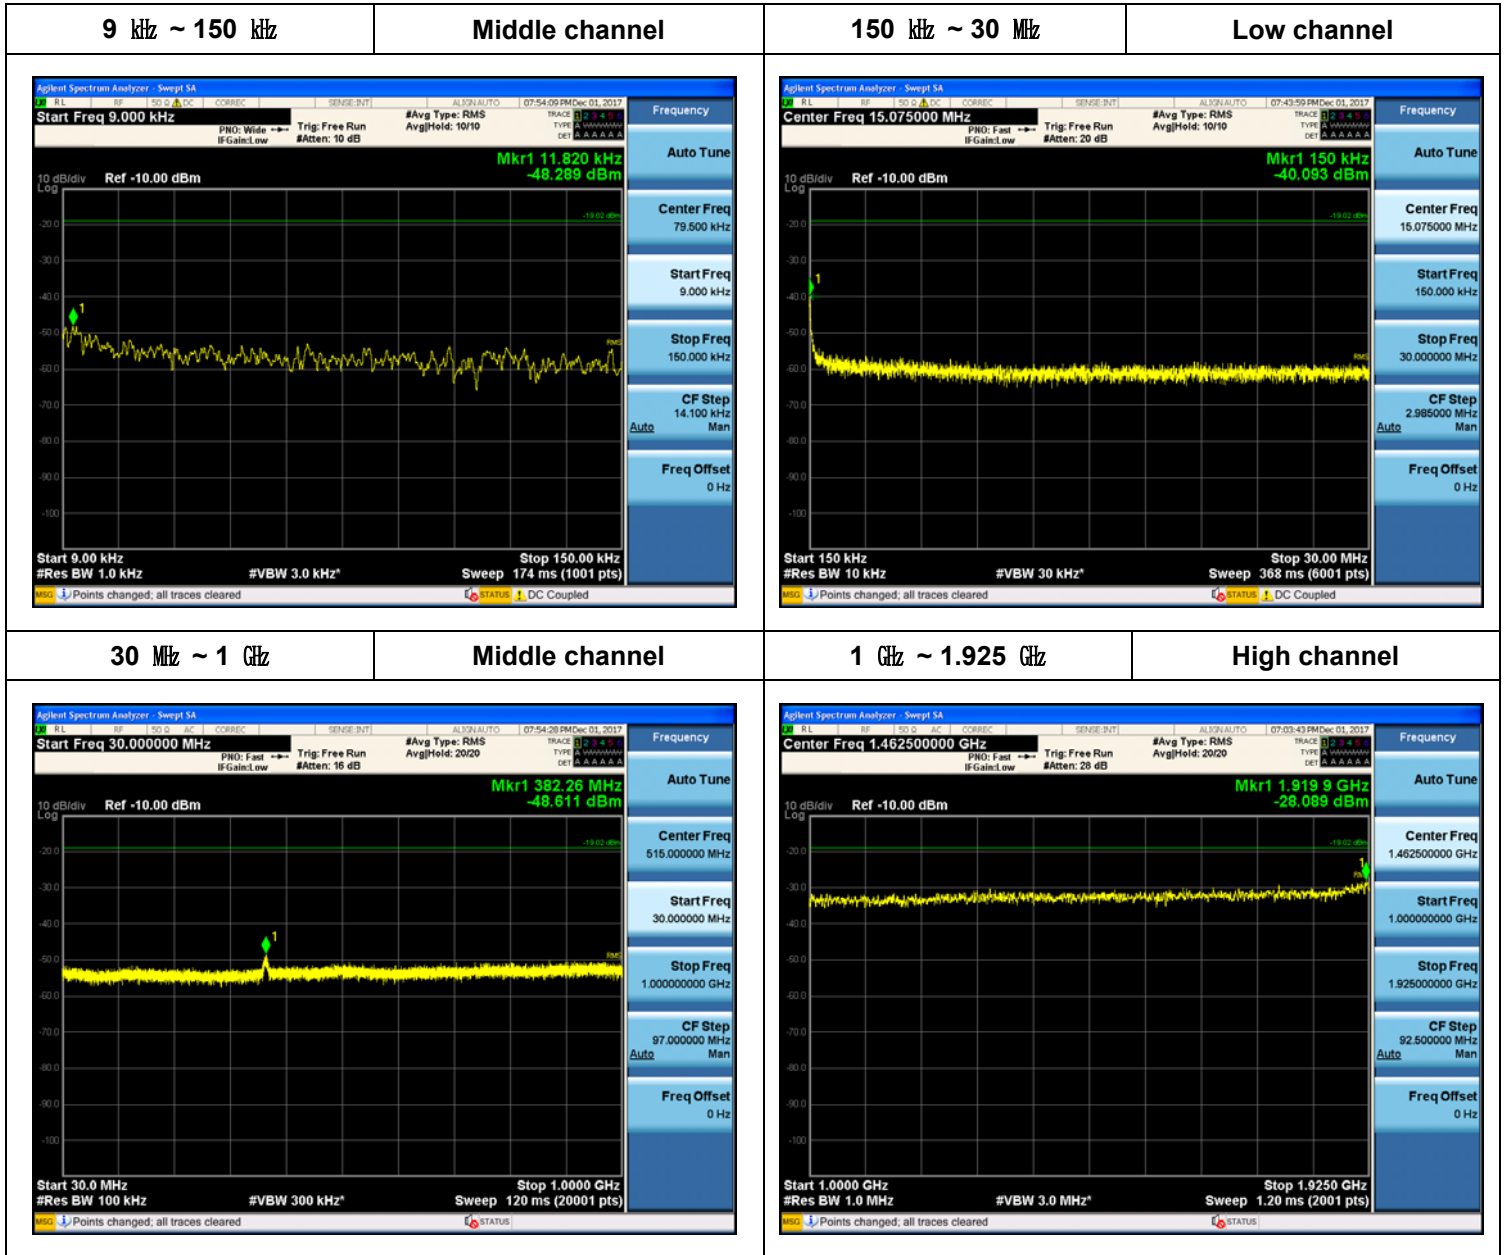

Plot Data for Output Port 2_QPSK

Plot Data for Output Port 2_16QAM

Plot Data for Output Port 2_64QAM

Plot Data for Output Port 2_256QAM

Plot Data for Output Port 3_QPSK

Plot Data for Output Port 3_16QAM

Plot Data for Output Port 3_64QAM

Plot Data for Output Port 3_256QAM

10 MHz / 1 Carrier (20 W)

Plot Data for Output Port 0_256QAM

Plot Data for Output Port 1_256QAM

Plot Data for Output Port 2_256QAM