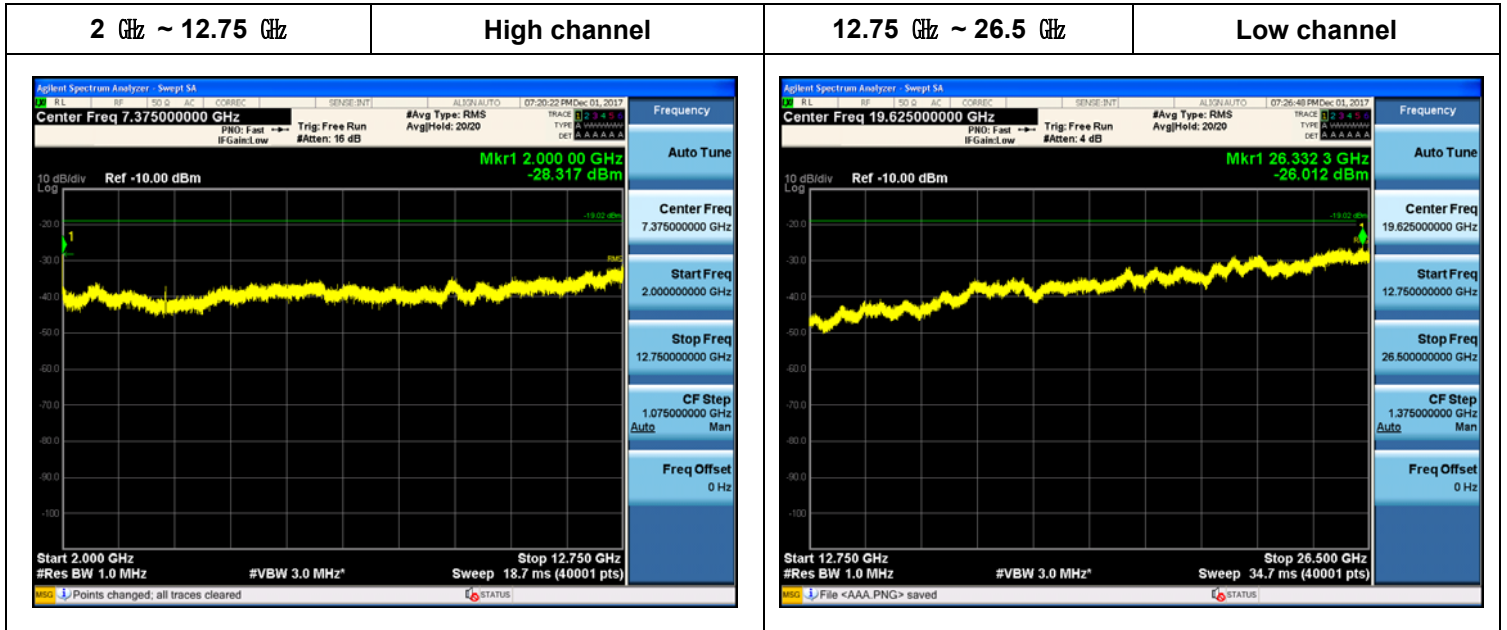

Plot Data for Output Port 2_QPSK

Plot Data for Output Port 2_16QAM

Plot Data for Output Port 2_64QAM

Plot Data for Output Port 2_256QAM

Plot Data for Output Port 3_QPSK

Plot Data for Output Port 3_16QAM

Plot Data for Output Port 3_64QAM

Plot Data for Output Port 3_256QAM

10 MHz / 1 Carrier (20 W)

Plot Data for Output Port 0_256QAM

Plot Data for Output Port 1_256QAM

Plot Data for Output Port 2_256QAM