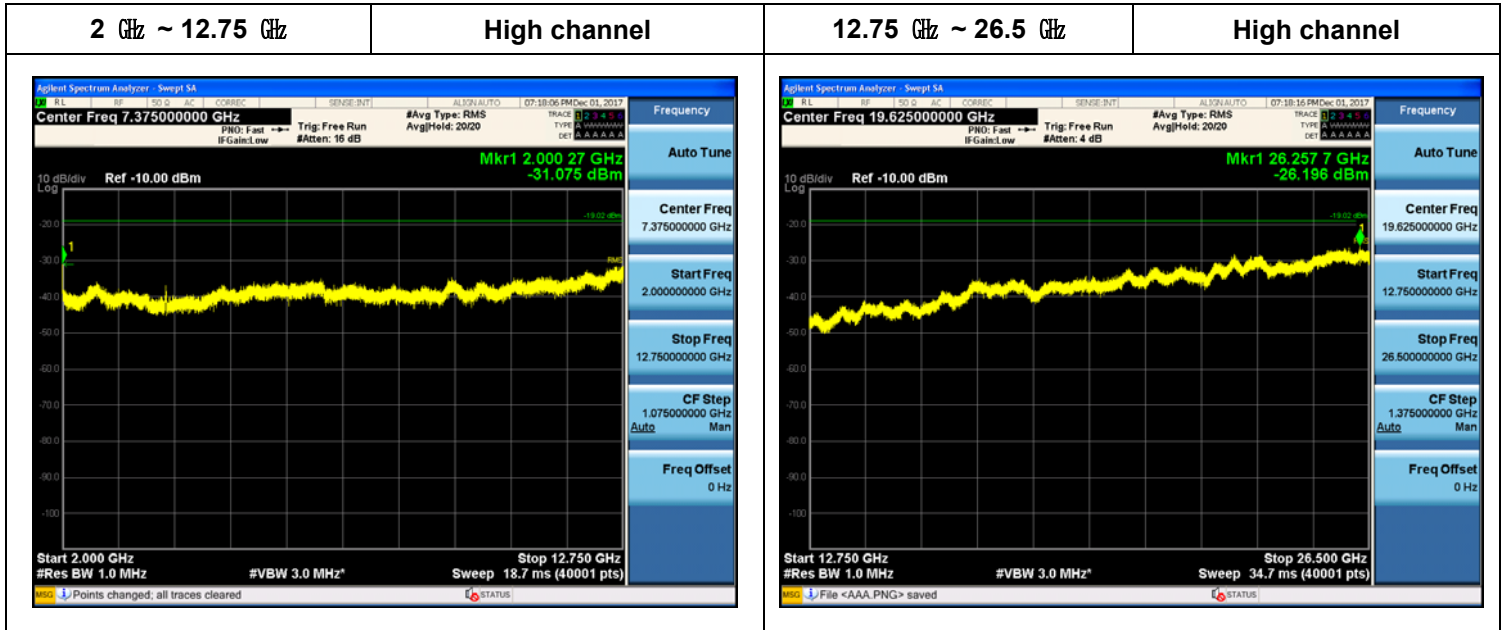

Plot Data for Output Port 2_QPSK

Plot Data for Output Port 2_16QAM

Plot Data for Output Port 2_64QAM

Plot Data for Output Port 2_256QAM

Plot Data for Output Port 3_QPSK

Plot Data for Output Port 3_16QAM

Plot Data for Output Port 3_64QAM

Plot Data for Output Port 3_256QAM

10 MHz / 1 Carrier (20 W)

Plot Data for Output Port 0_256QAM

Plot Data for Output Port 1_256QAM

Plot Data for Output Port 2_256QAM