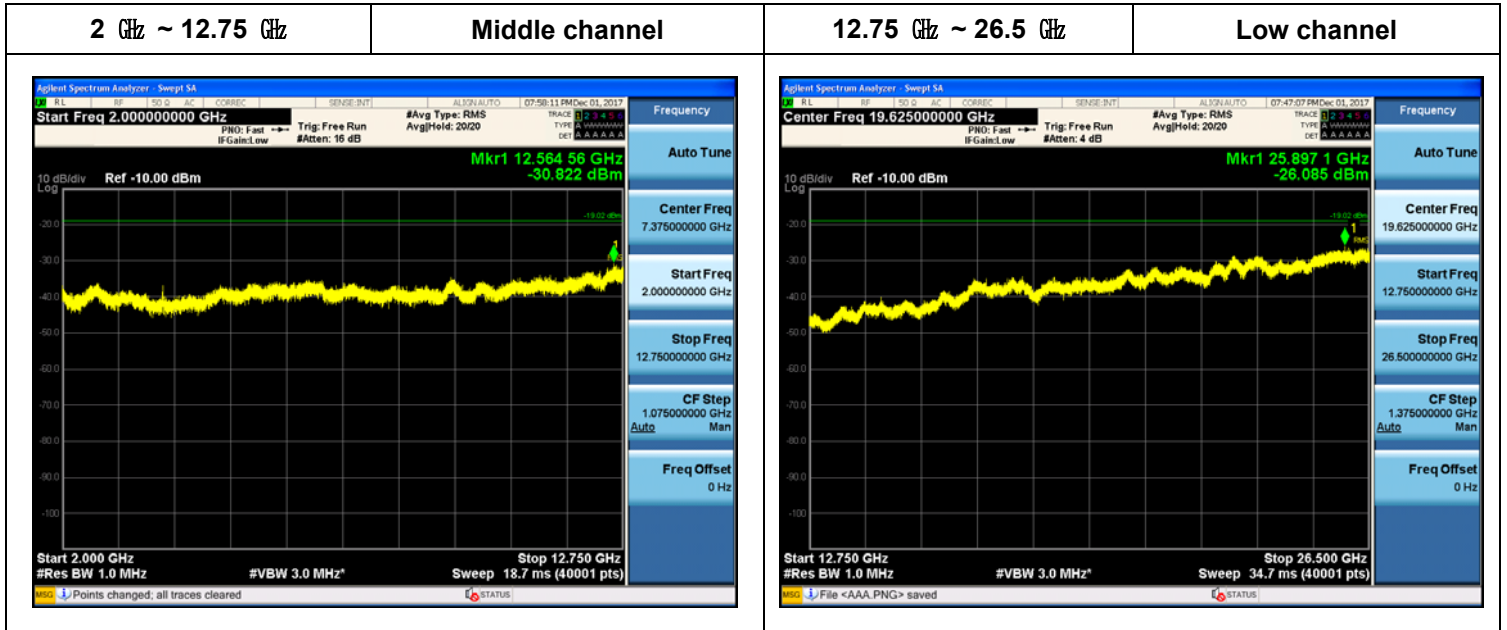

Plot Data for Output Port 2_QPSK

Plot Data for Output Port 2_16QAM

Plot Data for Output Port 2_64QAM

Plot Data for Output Port 2_256QAM

Plot Data for Output Port 3_QPSK

Plot Data for Output Port 3_16QAM

Plot Data for Output Port 3_64QAM

Plot Data for Output Port 3_256QAM

10 MHz / 1 Carrier (20 W)

Plot Data for Output Port 0_256QAM

Plot Data for Output Port 1_256QAM

Plot Data for Output Port 2_256QAM