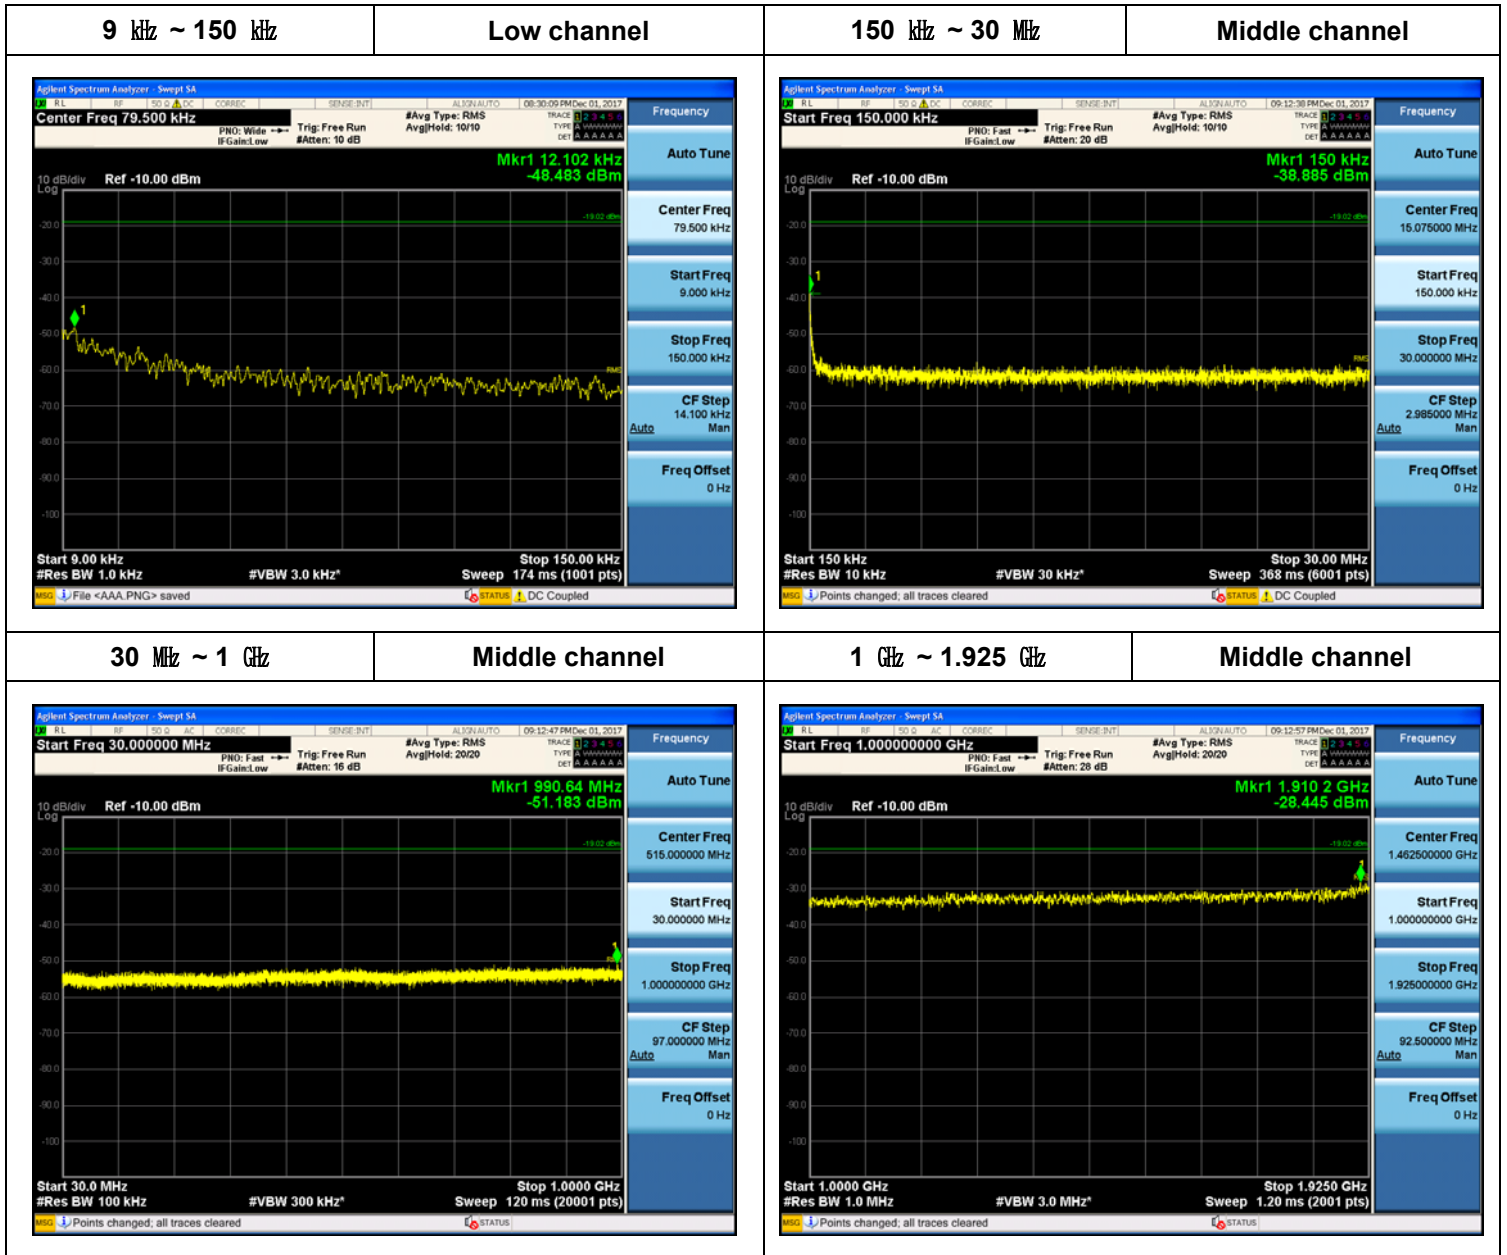

Plot Data for Output Port 2_QPSK

Plot Data for Output Port 2_16QAM

Plot Data for Output Port 2_64QAM

Plot Data for Output Port 2_256QAM

Plot Data for Output Port 3_QPSK

Plot Data for Output Port 3_16QAM

Plot Data for Output Port 3_64QAM

Plot Data for Output Port 3_256QAM

10 MHz / 1 Carrier (20 W)

Plot Data for Output Port 0_256QAM

Plot Data for Output Port 1_256QAM

Plot Data for Output Port 2_256QAM