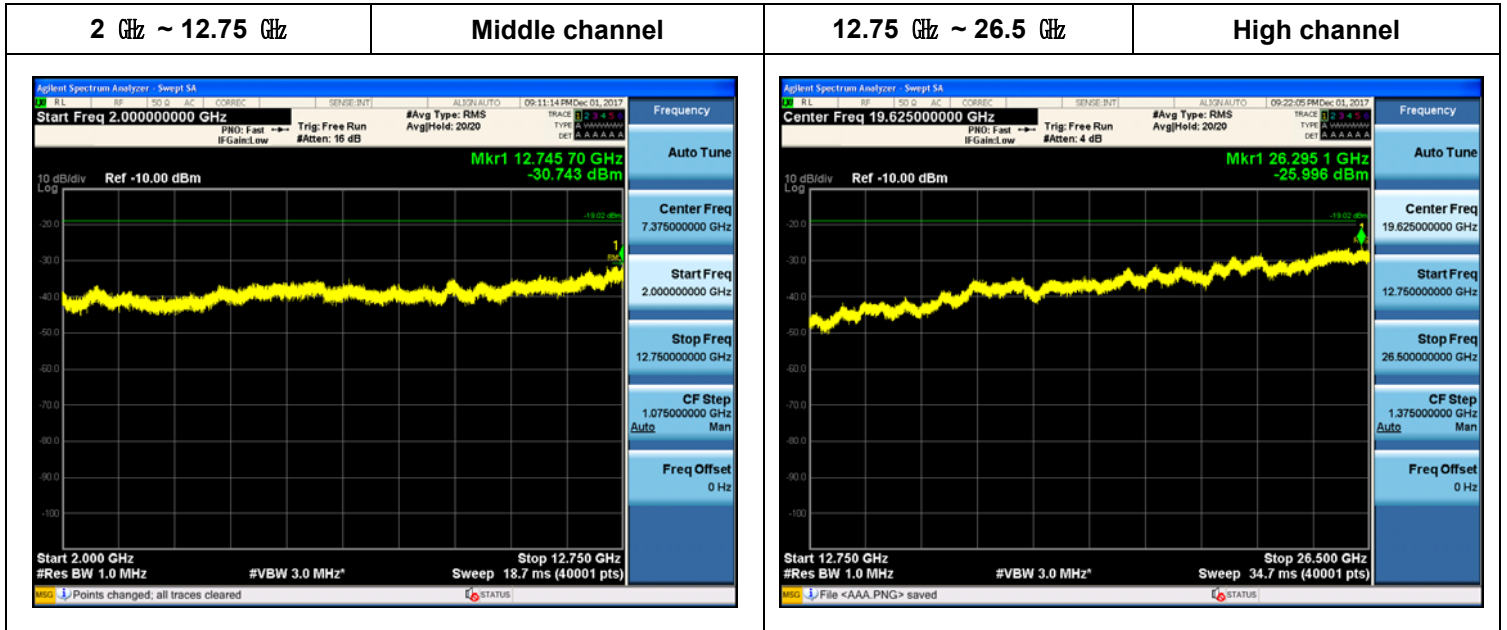

Plot Data for Output Port 3_256QAM

10 MHz / 1 Carrier (20 W)

Plot Data for Output Port 0_256QAM

Plot Data for Output Port 1_256QAM

Plot Data for Output Port 2_256QAM