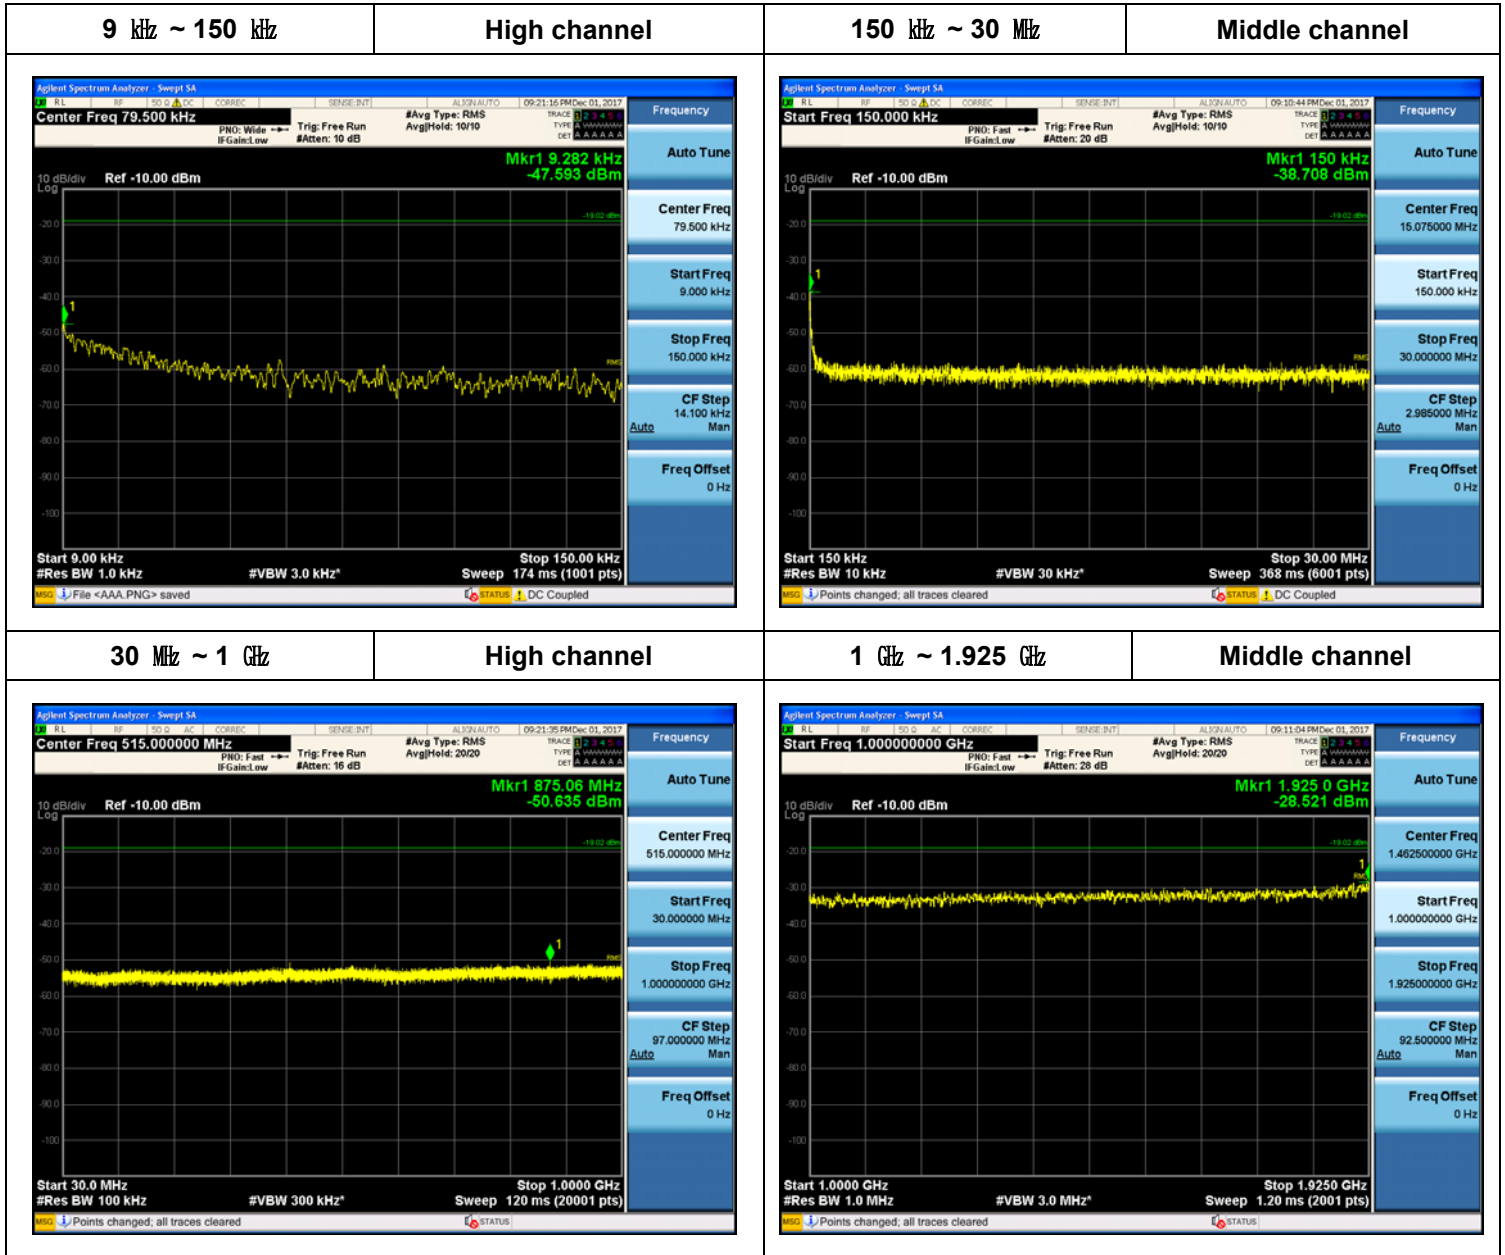

Plot Data for Output Port 2_QPSK

Plot Data for Output Port 2_16QAM

Plot Data for Output Port 2_64QAM

Plot Data for Output Port 2_256QAM

Plot Data for Output Port 3_QPSK

Plot Data for Output Port 3_16QAM

Plot Data for Output Port 3_64QAM

Plot Data for Output Port 3_256QAM

10 MHz / 1 Carrier (20 W)

Plot Data for Output Port 0_256QAM

Plot Data for Output Port 1_256QAM

Plot Data for Output Port 2_256QAM