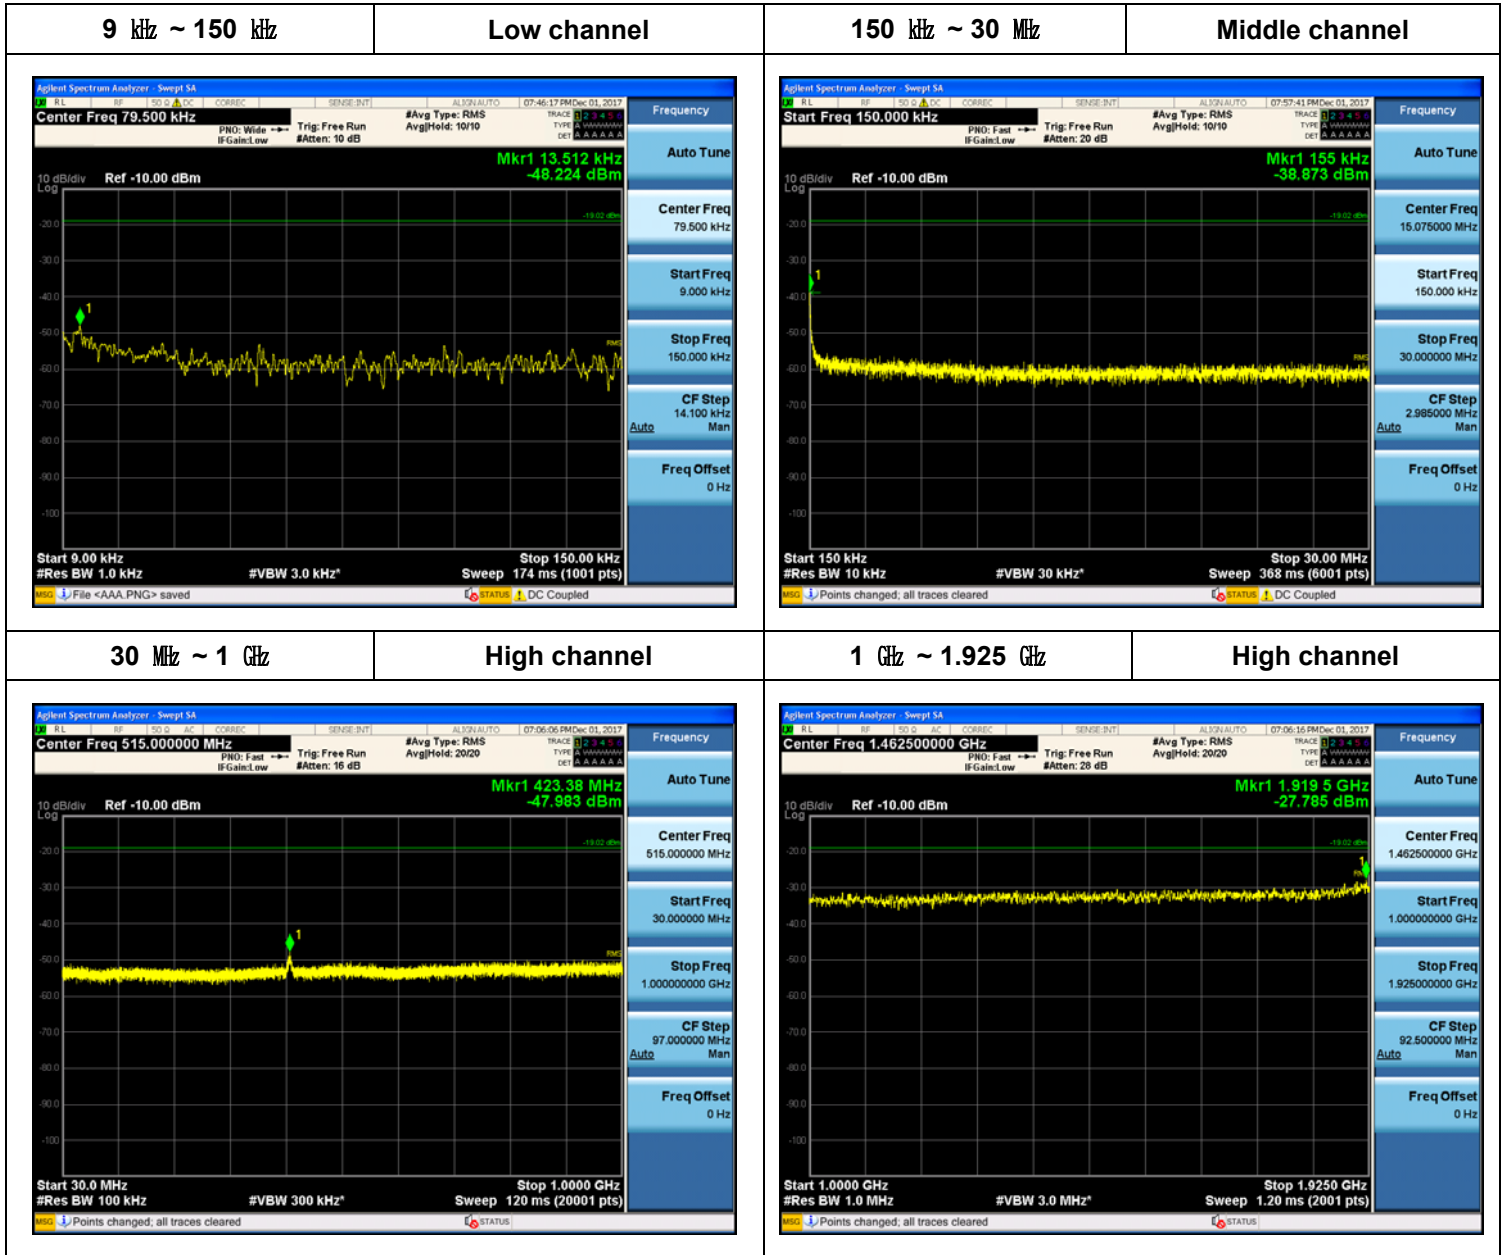

Plot Data for Output Port 2_QPSK

Plot Data for Output Port 2_16QAM

Plot Data for Output Port 2_64QAM

Plot Data for Output Port 2_256QAM

Plot Data for Output Port 3_QPSK

Plot Data for Output Port 3_16QAM

Plot Data for Output Port 3_64QAM

Plot Data for Output Port 3_256QAM

10 MHz / 1 Carrier (20 W)

Plot Data for Output Port 0_256QAM

Plot Data for Output Port 1_256QAM

Plot Data for Output Port 2_256QAM