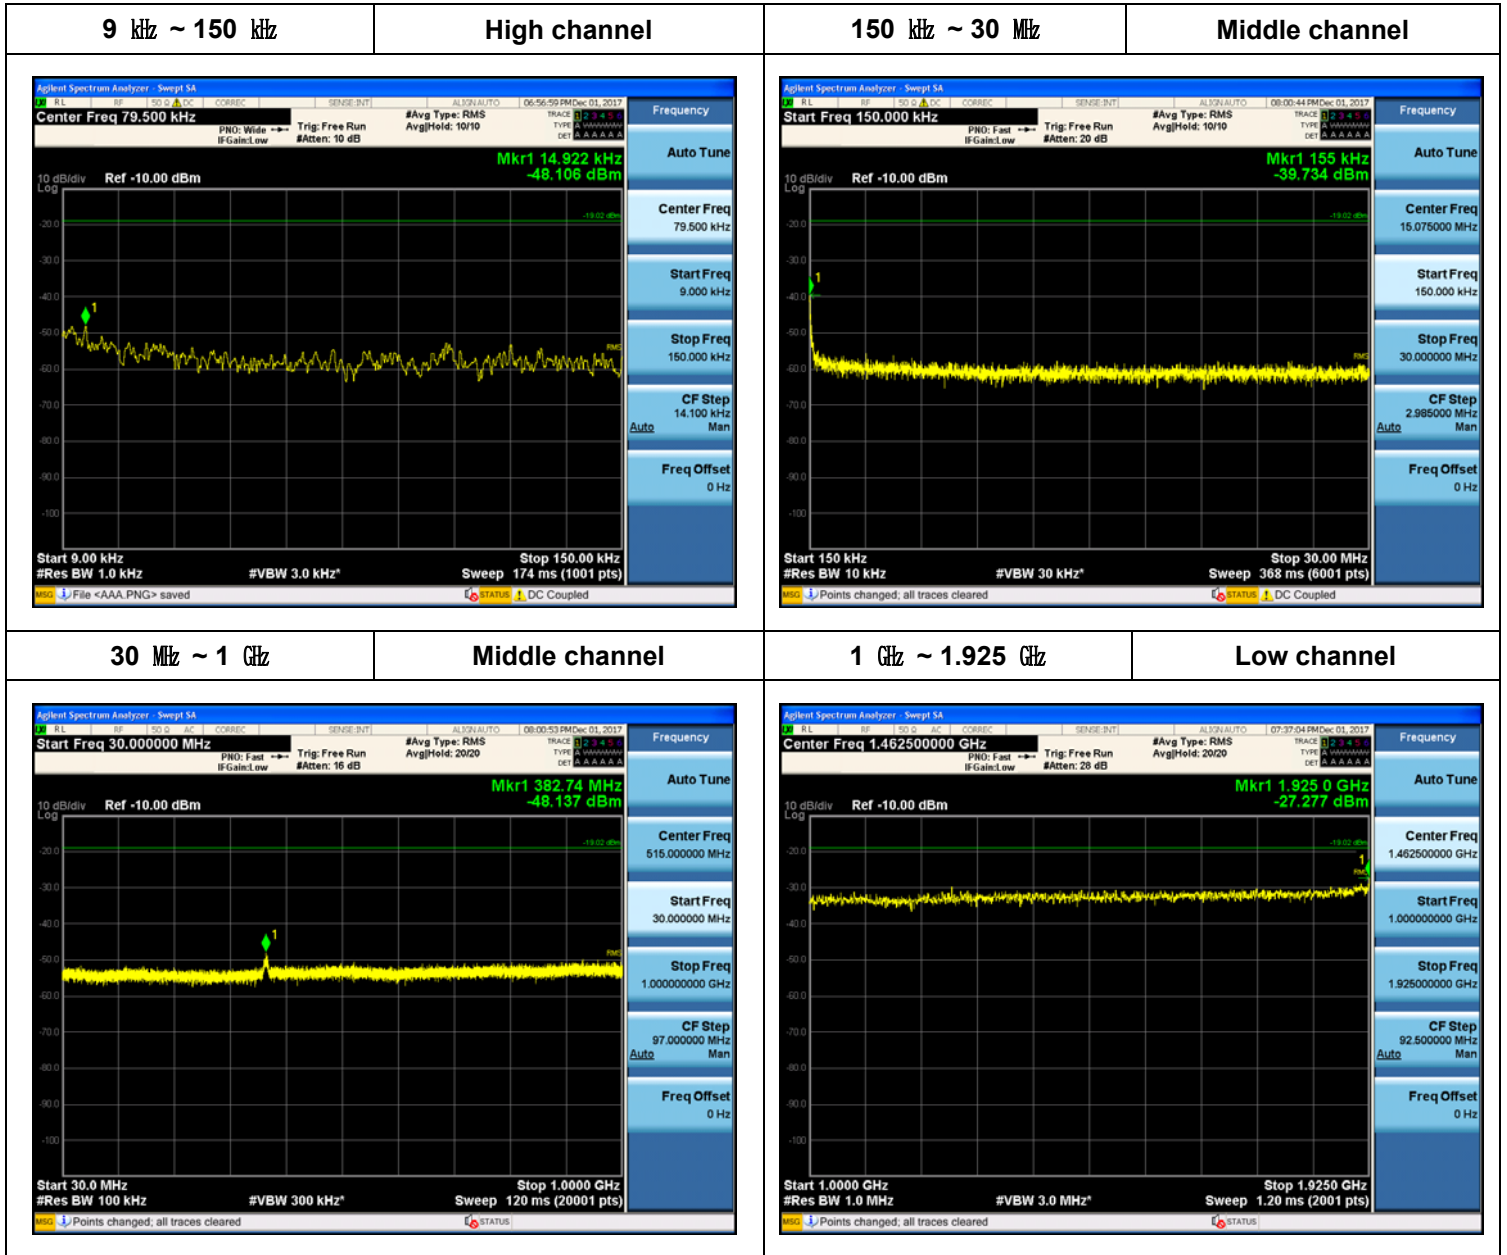

Plot Data for Output Port 2_QPSK

Plot Data for Output Port 2_16QAM

Plot Data for Output Port 2_64QAM

Plot Data for Output Port 2_256QAM

Plot Data for Output Port 3_QPSK

Plot Data for Output Port 3_16QAM

Plot Data for Output Port 3_64QAM

Plot Data for Output Port 3_256QAM

10 MHz / 1 Carrier (20 W)

Plot Data for Output Port 0_256QAM

Plot Data for Output Port 1_256QAM

Plot Data for Output Port 2_256QAM