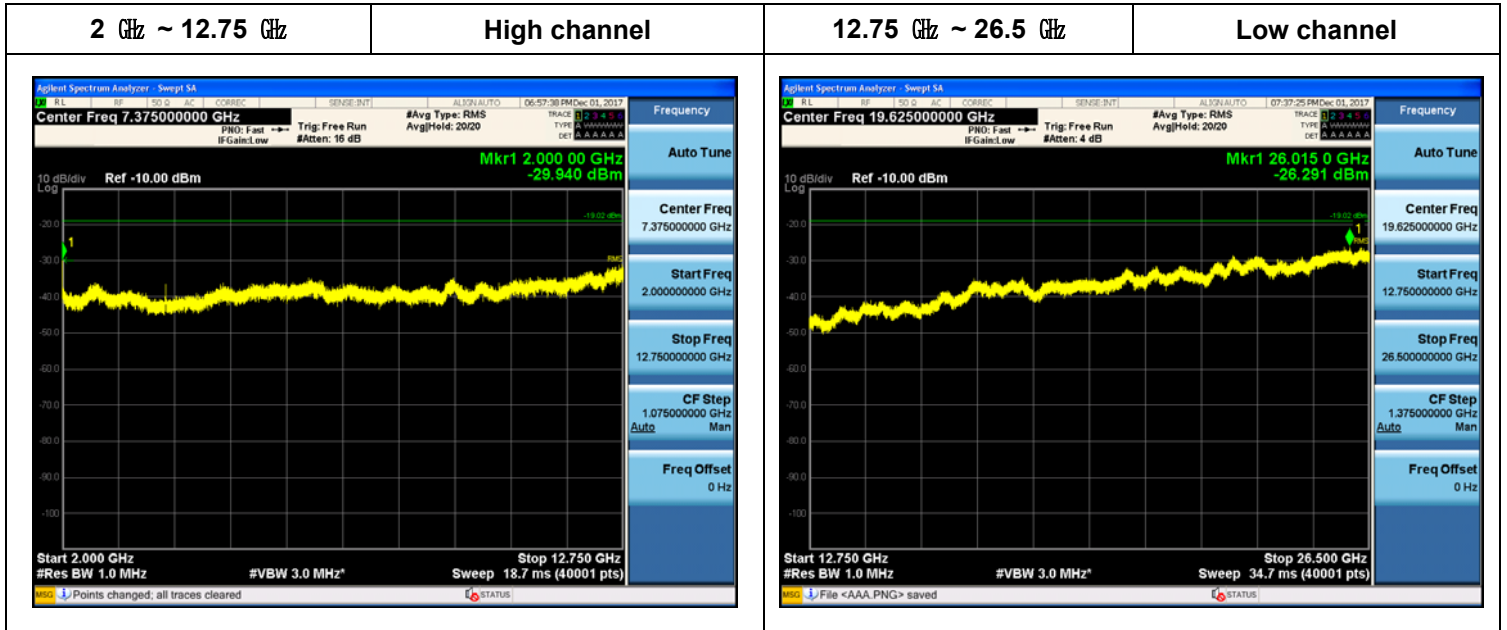

Plot Data for Output Port 2_QPSK

Plot Data for Output Port 2_16QAM

Plot Data for Output Port 2_64QAM

Plot Data for Output Port 2_256QAM

Plot Data for Output Port 3_QPSK

Plot Data for Output Port 3_16QAM

Plot Data for Output Port 3_64QAM

Plot Data for Output Port 3_256QAM

10 MHz / 1 Carrier (20 W)

Plot Data for Output Port 0_256QAM

Plot Data for Output Port 1_256QAM

Plot Data for Output Port 2_256QAM