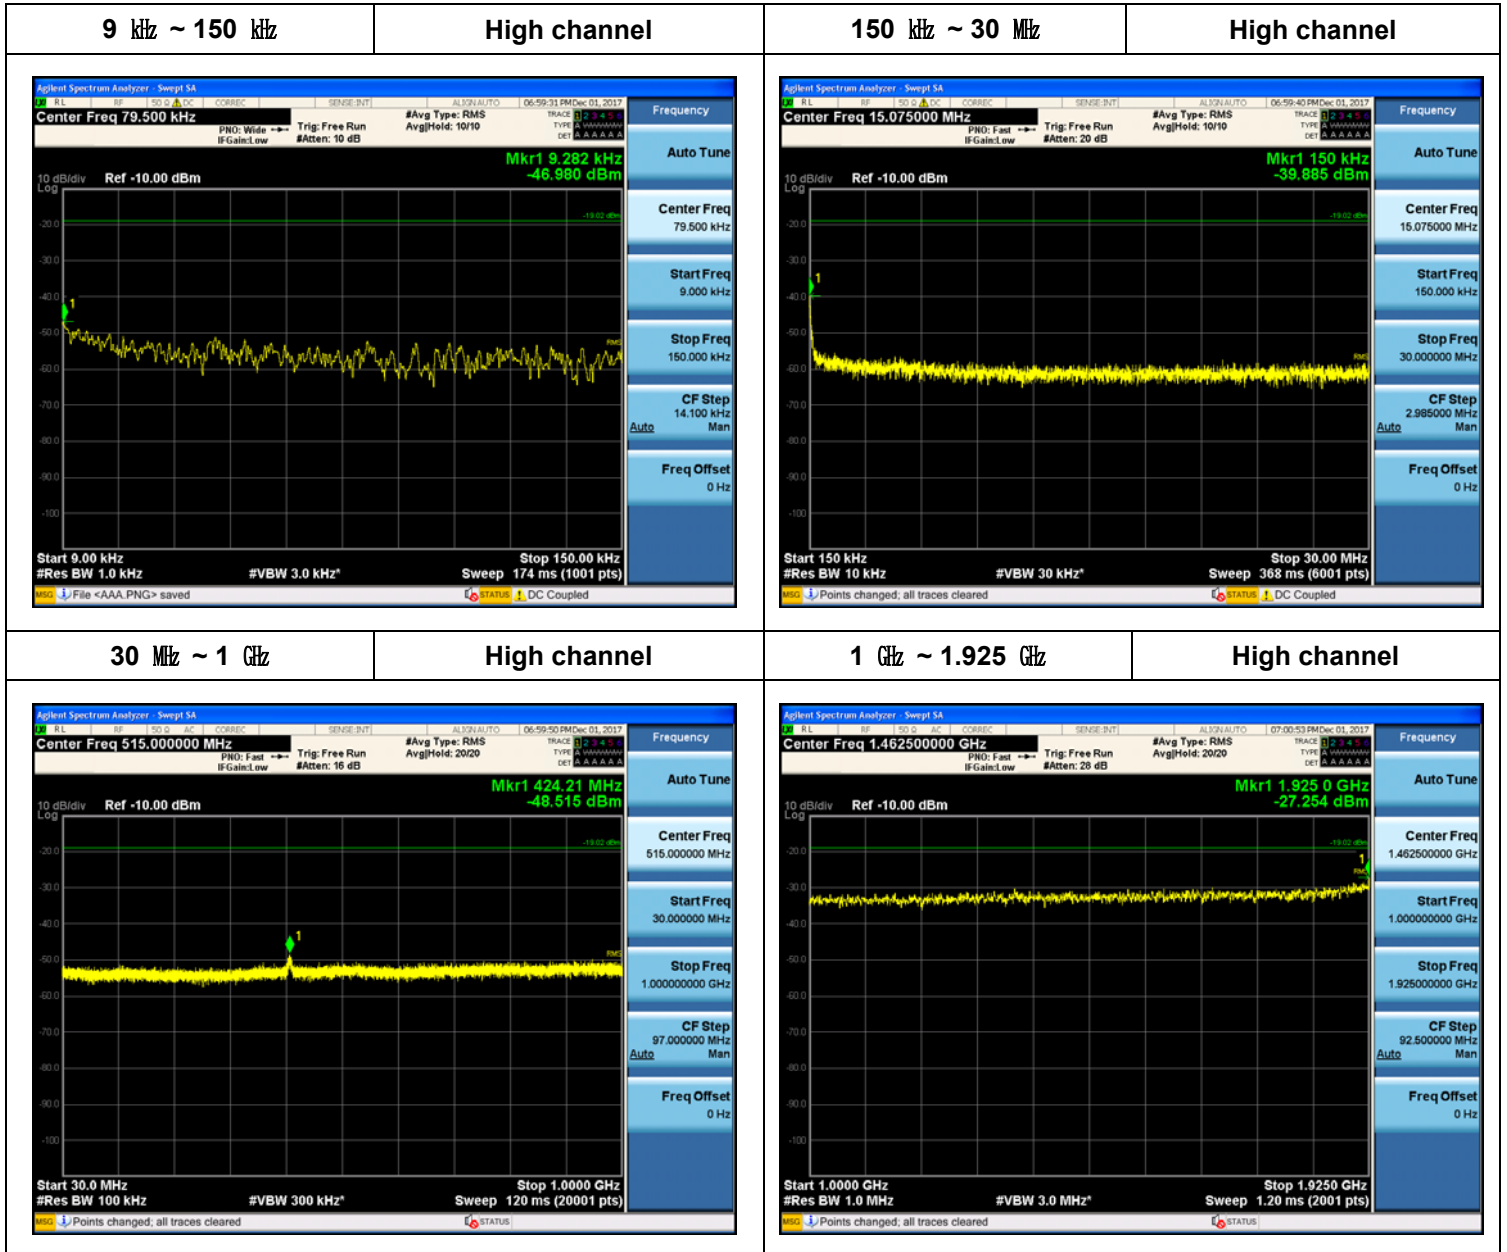

Plot Data for Output Port 2_QPSK

Plot Data for Output Port 2_16QAM

Plot Data for Output Port 2_64QAM

Plot Data for Output Port 2_256QAM

Plot Data for Output Port 3_QPSK

Plot Data for Output Port 3_16QAM

Plot Data for Output Port 3_64QAM

Plot Data for Output Port 3_256QAM

10 MHz / 1 Carrier (20 W)

Plot Data for Output Port 0_256QAM

Plot Data for Output Port 1_256QAM

Plot Data for Output Port 2_256QAM