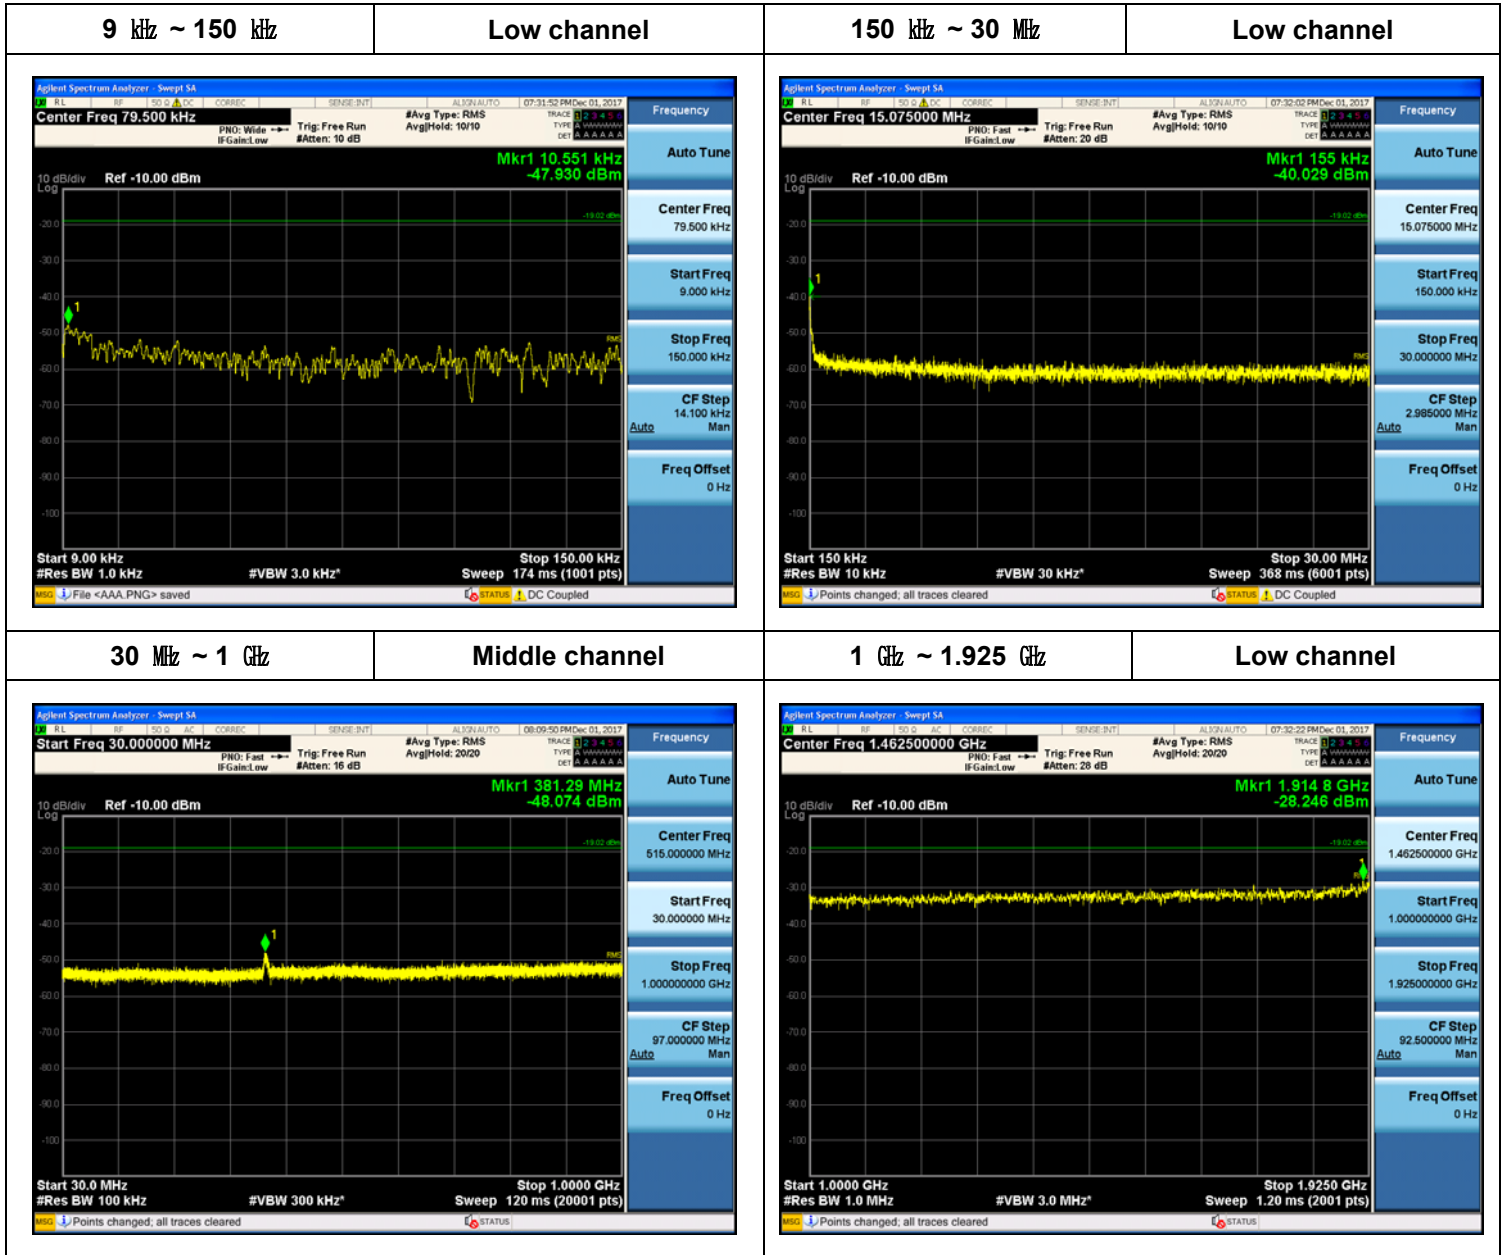

Plot Data for Output Port 2_QPSK

Plot Data for Output Port 2_16QAM

Plot Data for Output Port 2_64QAM

Plot Data for Output Port 2_256QAM

Plot Data for Output Port 3_QPSK

Plot Data for Output Port 3_16QAM

Plot Data for Output Port 3_64QAM

Plot Data for Output Port 3_256QAM

10 MHz / 1 Carrier (20 W)

Plot Data for Output Port 0_256QAM

Plot Data for Output Port 1_256QAM

Plot Data for Output Port 2_256QAM