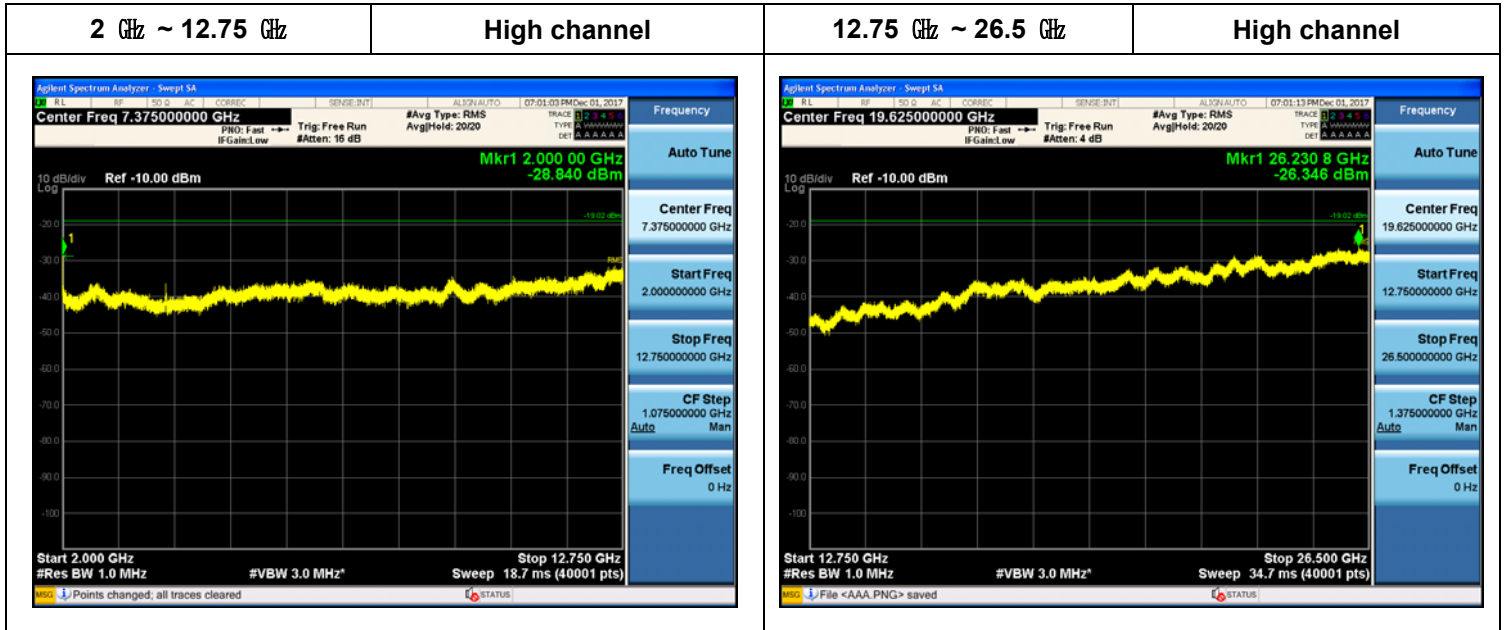

Plot Data for Output Port 2_QPSK

Plot Data for Output Port 2_16QAM

Plot Data for Output Port 2_64QAM

Plot Data for Output Port 2_256QAM

Plot Data for Output Port 3_QPSK

Plot Data for Output Port 3_16QAM

Plot Data for Output Port 3_64QAM

Plot Data for Output Port 3_256QAM

10 MHz / 1 Carrier (20 W)

Plot Data for Output Port 0_256QAM

Plot Data for Output Port 1_256QAM

Plot Data for Output Port 2_256QAM