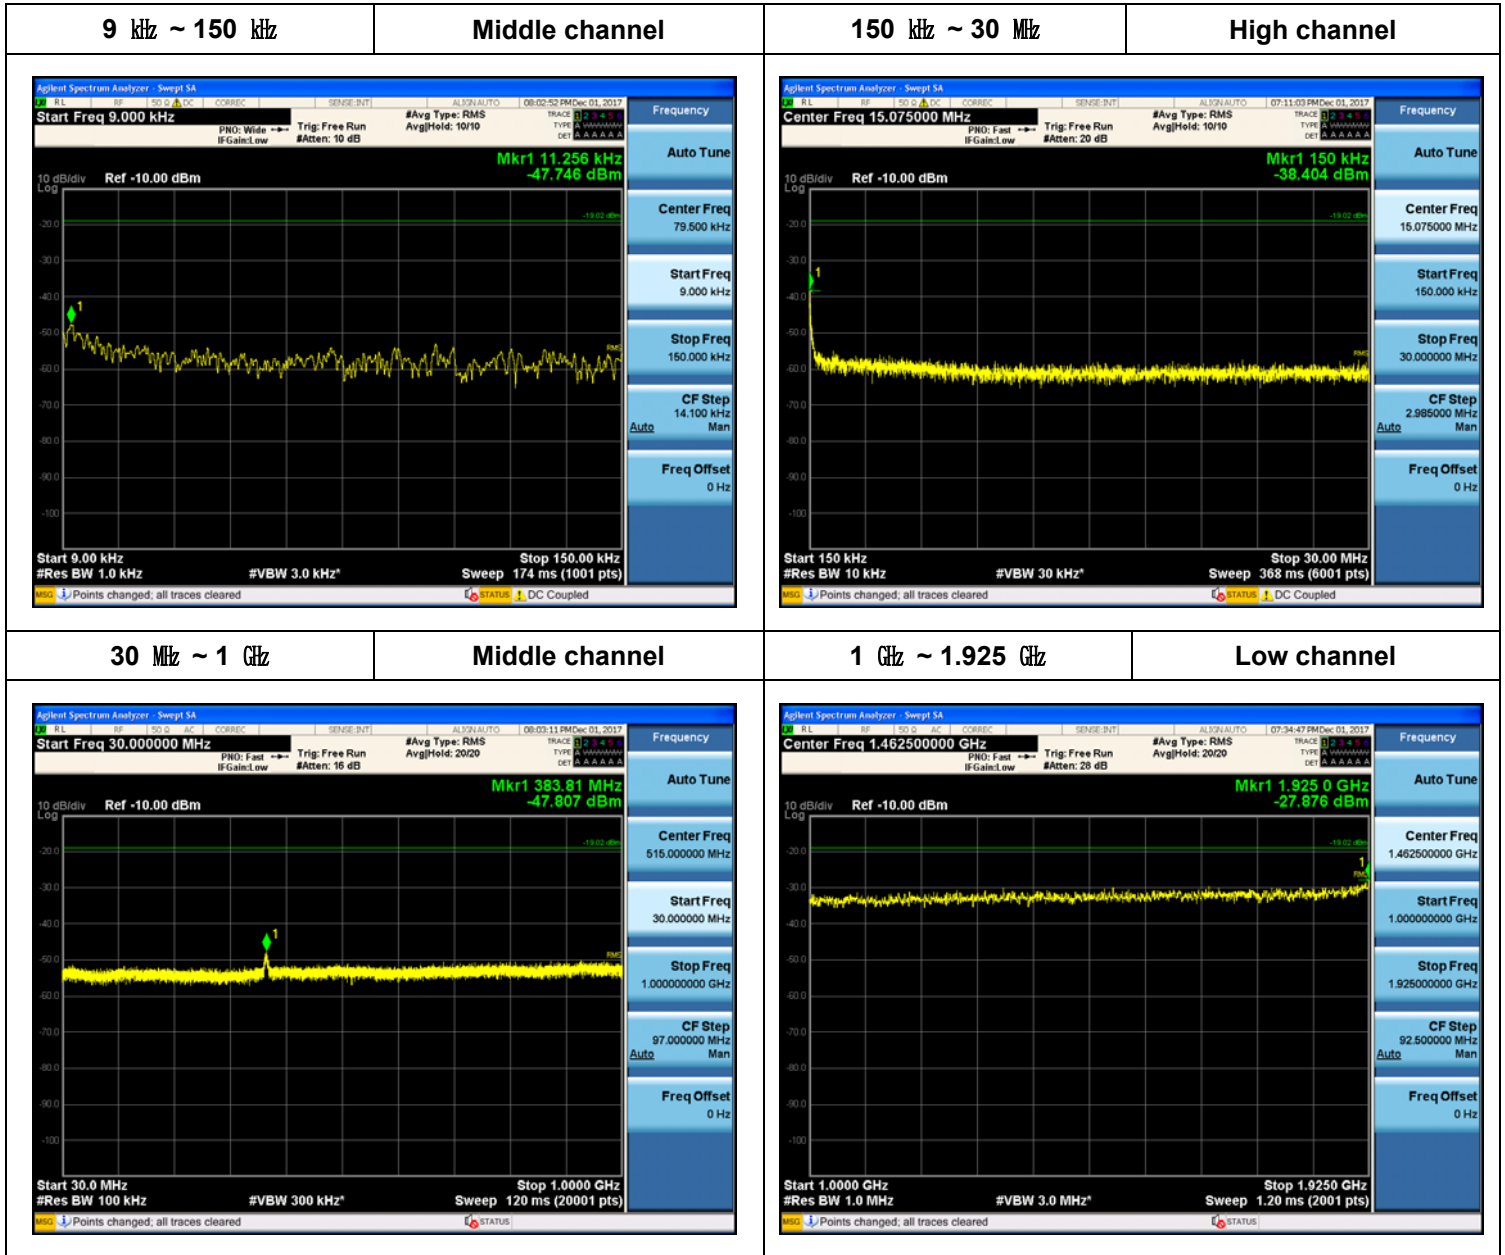

Plot Data for Output Port 2_QPSK

Plot Data for Output Port 2_16QAM

Plot Data for Output Port 2_64QAM

Plot Data for Output Port 2_256QAM

Plot Data for Output Port 3_QPSK

Plot Data for Output Port 3_16QAM

Plot Data for Output Port 3_64QAM

Plot Data for Output Port 3_256QAM

10 MHz / 1 Carrier (20 W)

Plot Data for Output Port 0_256QAM

Plot Data for Output Port 1_256QAM

Plot Data for Output Port 2_256QAM