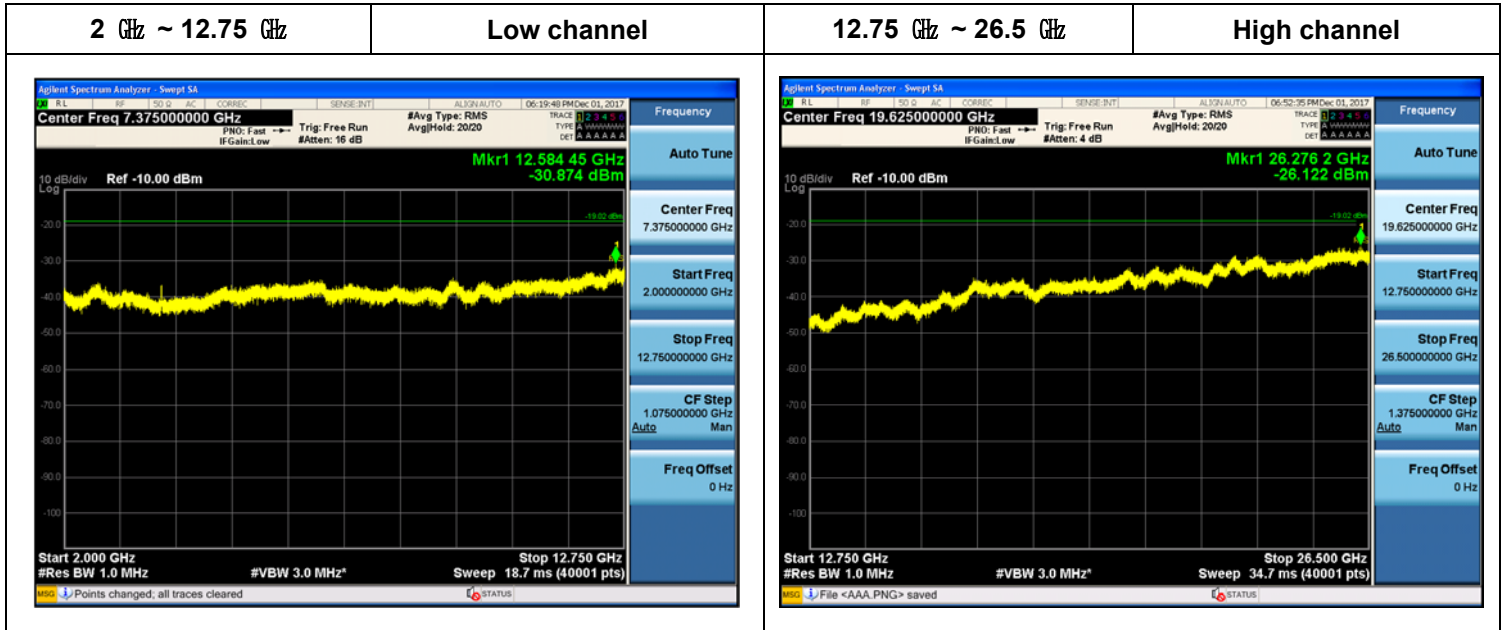

Plot Data for Output Port 3_64QAM

Plot Data for Output Port 3_256QAM

5 MHz + 5 MHz / 2 Carriers (20 W + 20 W)

Plot Data for Output Port 0_256QAM

Plot Data for Output Port 1_256QAM