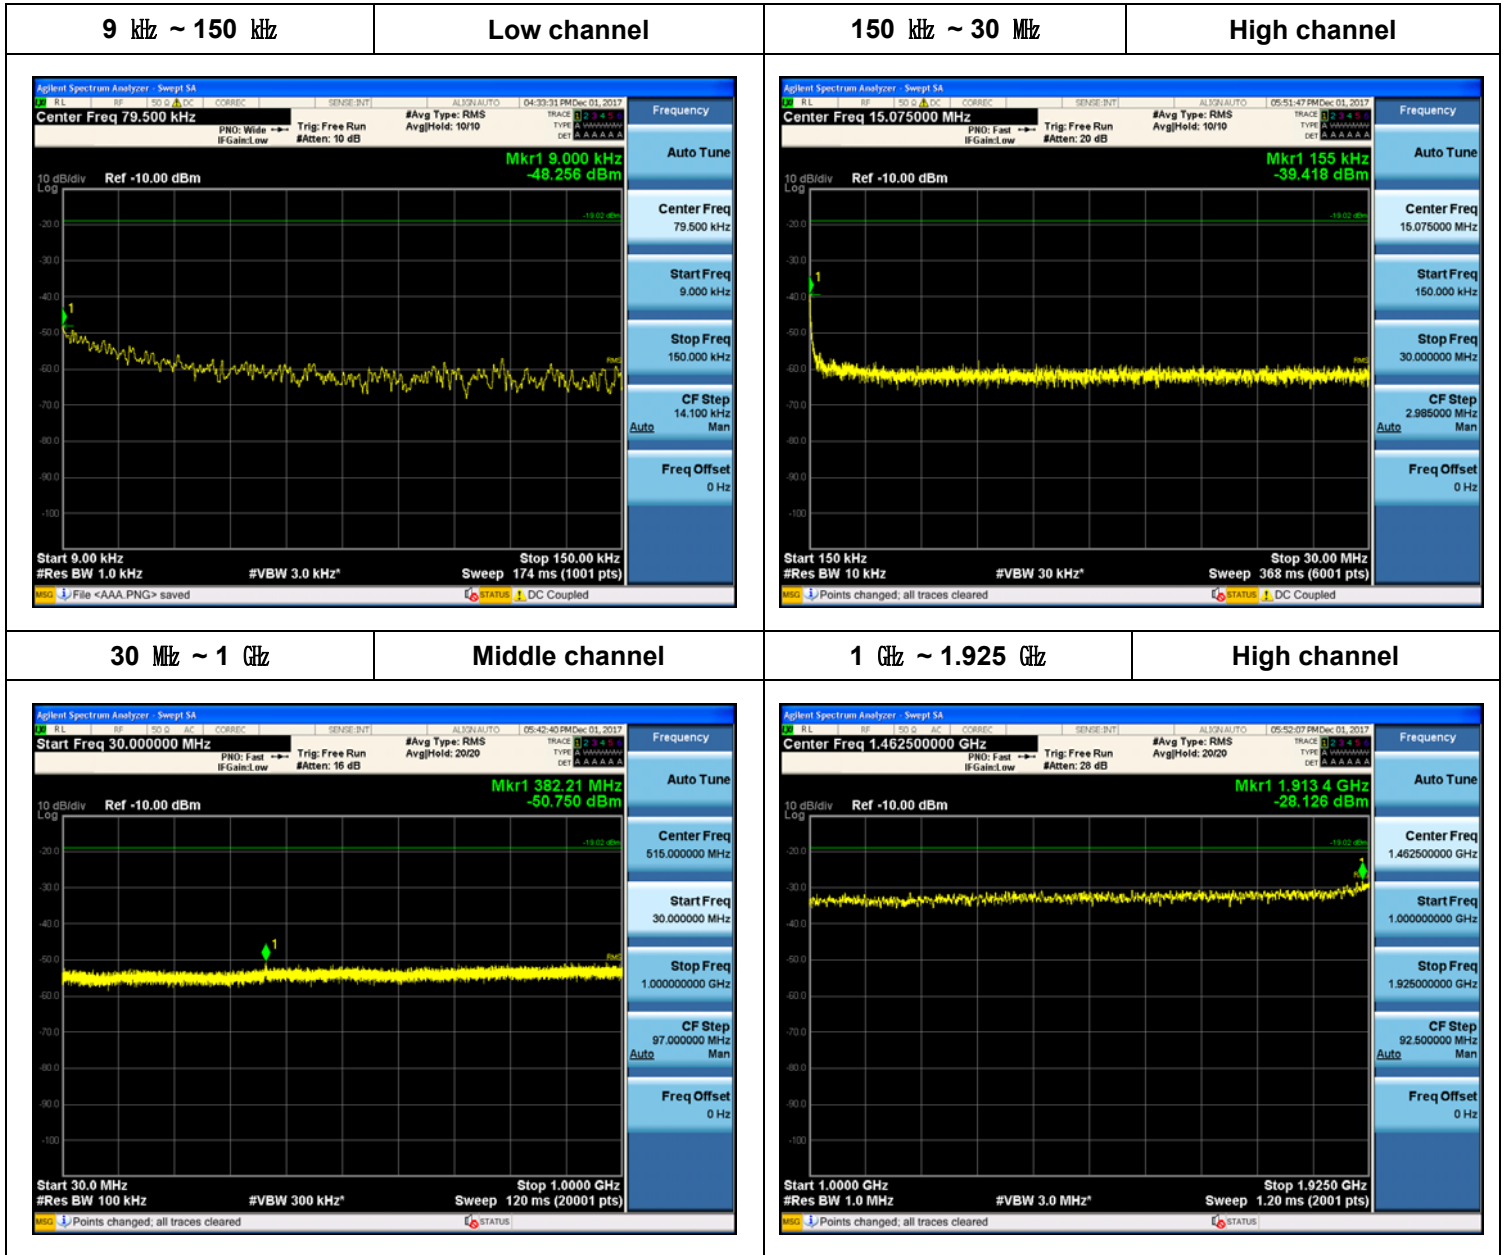

Plot Data for Output Port 1_256QAM

Plot Data for Output Port 2_QPSK

Plot Data for Output Port 2_16QAM

Plot Data for Output Port 2_64QAM

Plot Data for Output Port 2_256QAM

Plot Data for Output Port 3_QPSK

Plot Data for Output Port 3_16QAM

Plot Data for Output Port 3_64QAM

Plot Data for Output Port 3_256QAM

5 MHz + 5 MHz / 2 Carriers (20 W + 20 W)

Plot Data for Output Port 0_256QAM

Plot Data for Output Port 1_256QAM