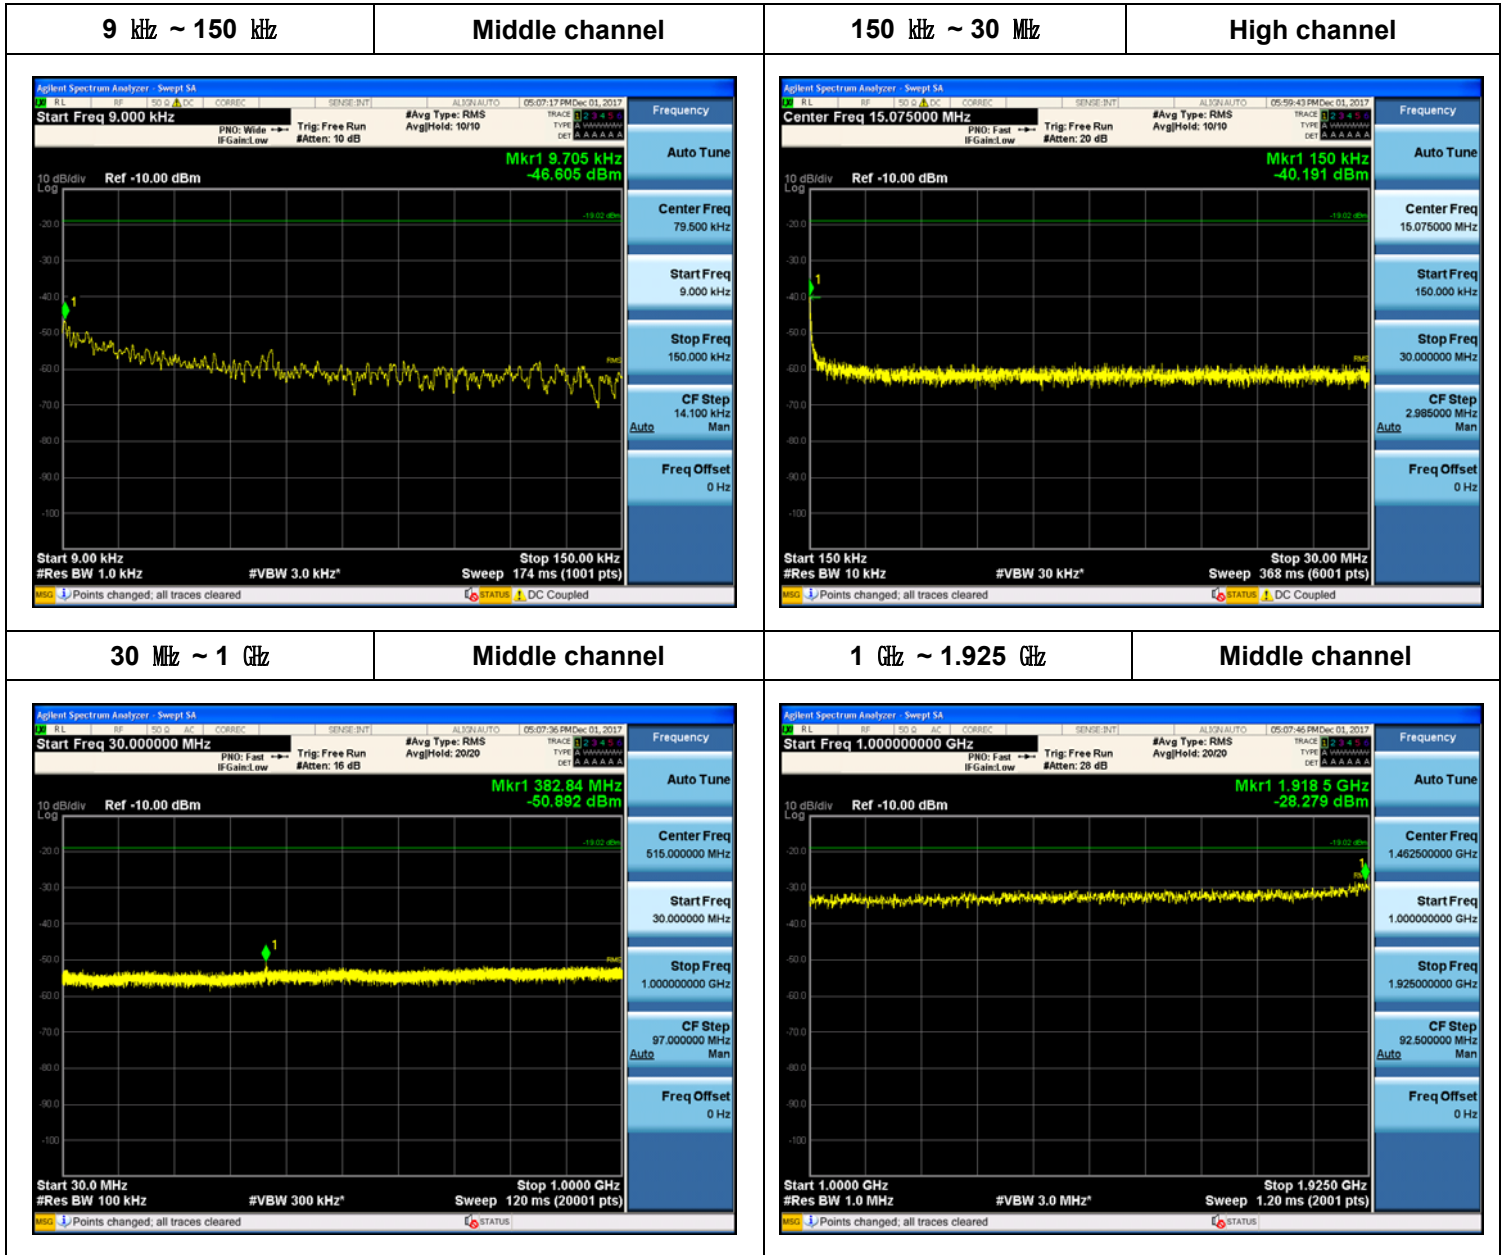

Plot Data for Output Port 1_256QAM

Plot Data for Output Port 2_QPSK

Plot Data for Output Port 2_16QAM

Plot Data for Output Port 2_64QAM

Plot Data for Output Port 2_256QAM

Plot Data for Output Port 3_QPSK

Plot Data for Output Port 3_16QAM

Plot Data for Output Port 3_64QAM

Plot Data for Output Port 3_256QAM

5 MHz + 5 MHz / 2 Carriers (20 W + 20 W)

Plot Data for Output Port 0_256QAM

Plot Data for Output Port 1_256QAM