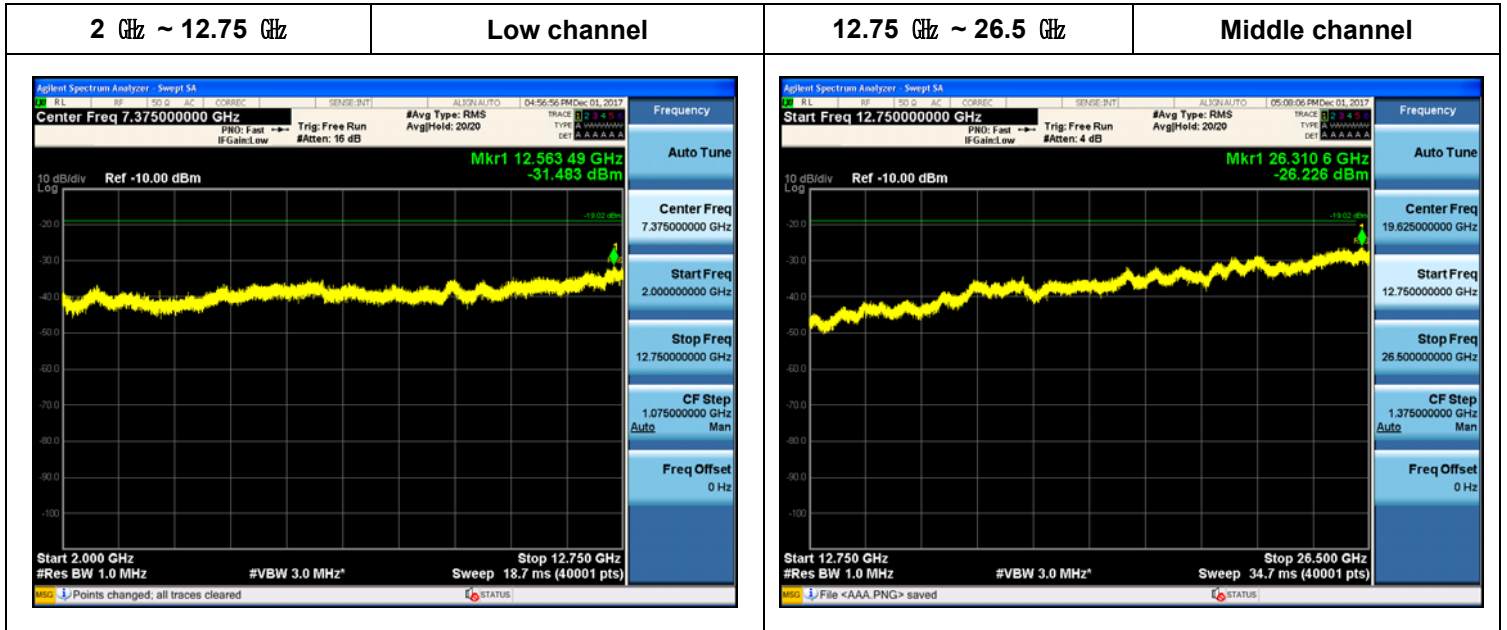

Plot Data for Output Port 1_256QAM

Plot Data for Output Port 2_QPSK

Plot Data for Output Port 2_16QAM

Plot Data for Output Port 2_64QAM

Plot Data for Output Port 2_256QAM

Plot Data for Output Port 3_QPSK

Plot Data for Output Port 3_16QAM

Plot Data for Output Port 3_64QAM

Plot Data for Output Port 3_256QAM

5 MHz + 5 MHz / 2 Carriers (20 W + 20 W)

Plot Data for Output Port 0_256QAM

Plot Data for Output Port 1_256QAM