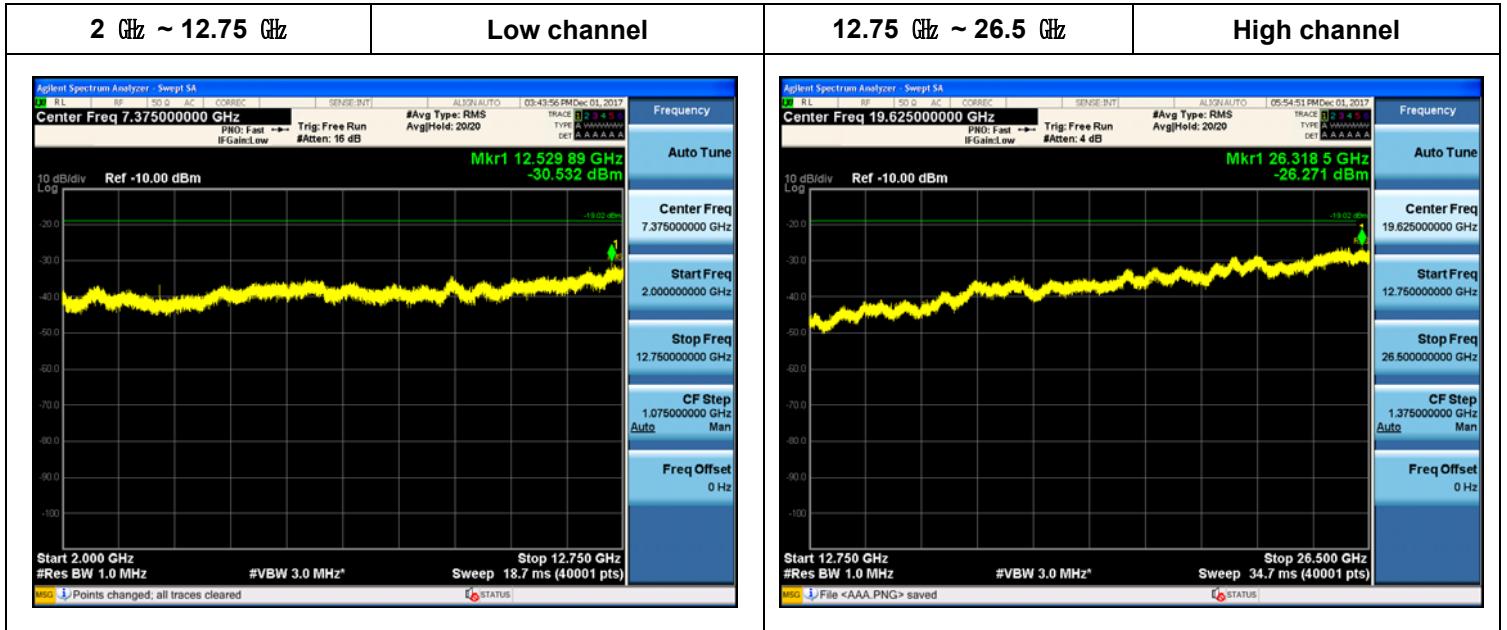

Plot Data for Output Port 1_256QAM

Plot Data for Output Port 2_QPSK

Plot Data for Output Port 2_16QAM

Plot Data for Output Port 2_64QAM

Plot Data for Output Port 2_256QAM

Plot Data for Output Port 3_QPSK

Plot Data for Output Port 3_16QAM

Plot Data for Output Port 3_64QAM

Plot Data for Output Port 3_256QAM

5 MHz + 5 MHz / 2 Carriers (20 W + 20 W)

Plot Data for Output Port 0_256QAM

Plot Data for Output Port 1_256QAM