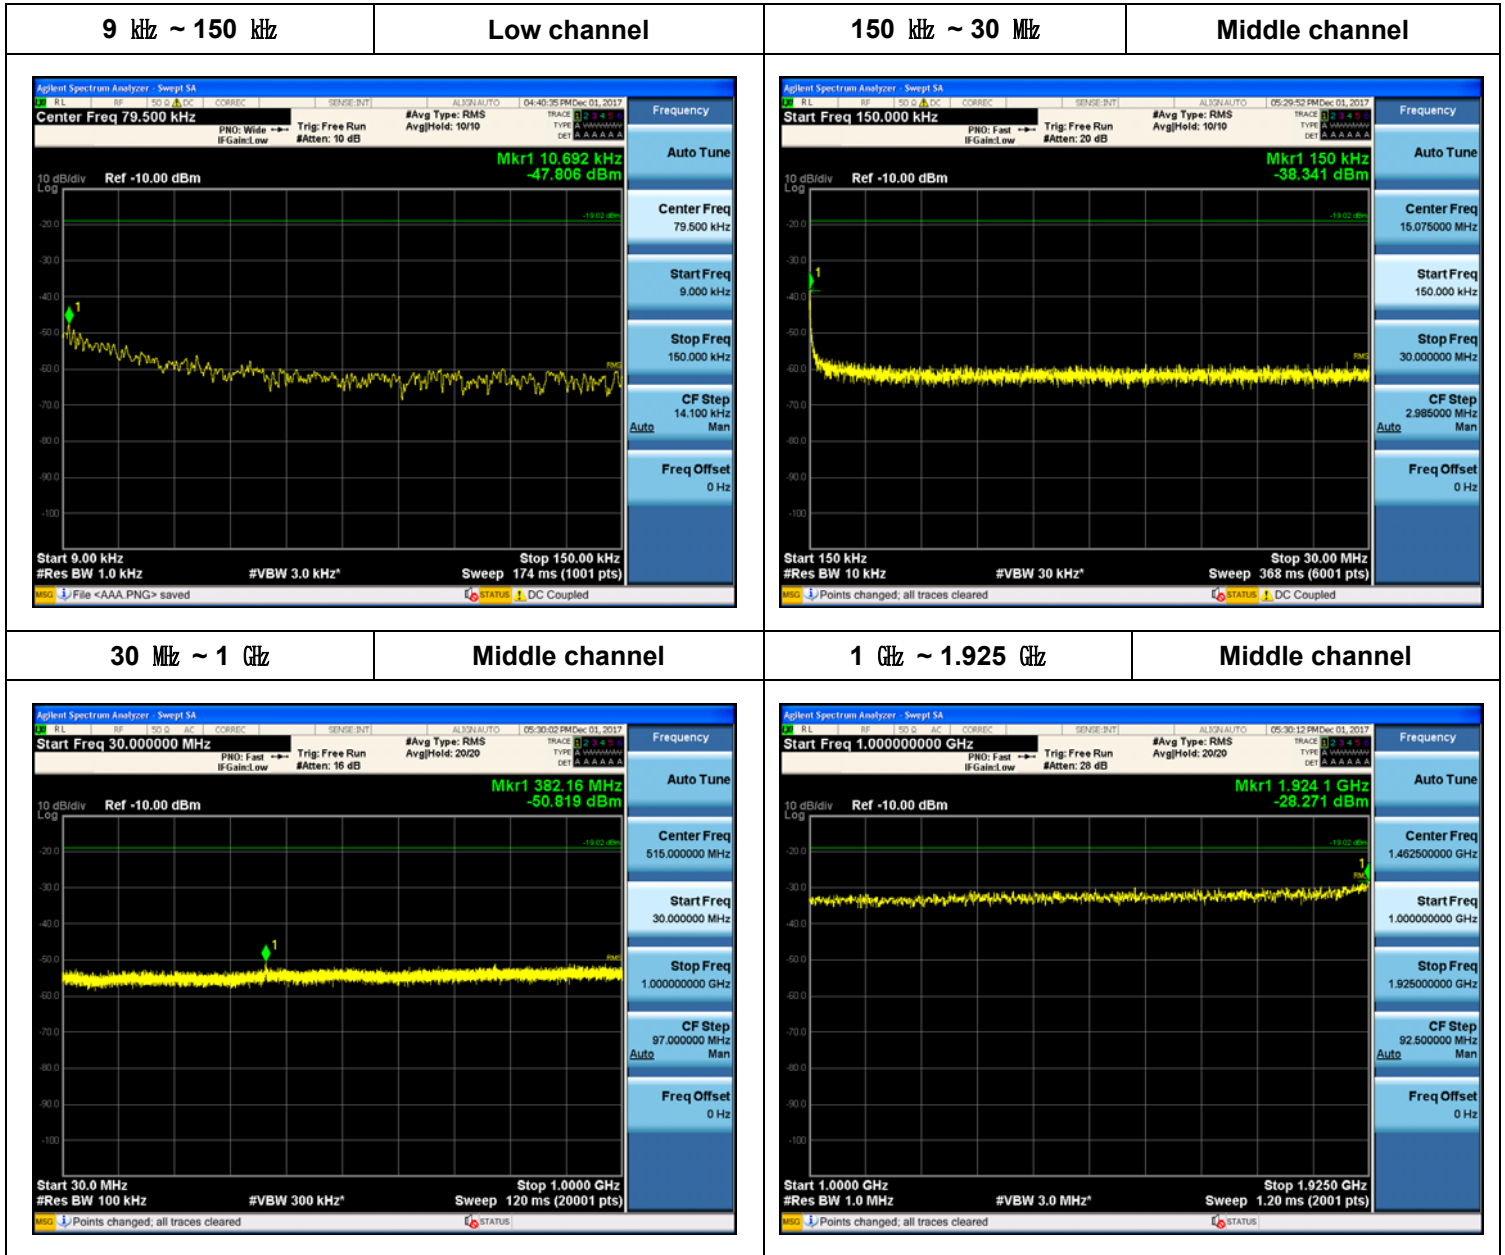

Plot Data for Output Port 1_256QAM

Plot Data for Output Port 2_QPSK

Plot Data for Output Port 2_16QAM

Plot Data for Output Port 2_64QAM

Plot Data for Output Port 2_256QAM

Plot Data for Output Port 3_QPSK

Plot Data for Output Port 3_16QAM

Plot Data for Output Port 3_64QAM

Plot Data for Output Port 3_256QAM

5 MHz + 5 MHz / 2 Carriers (20 W + 20 W)

Plot Data for Output Port 0_256QAM

Plot Data for Output Port 1_256QAM