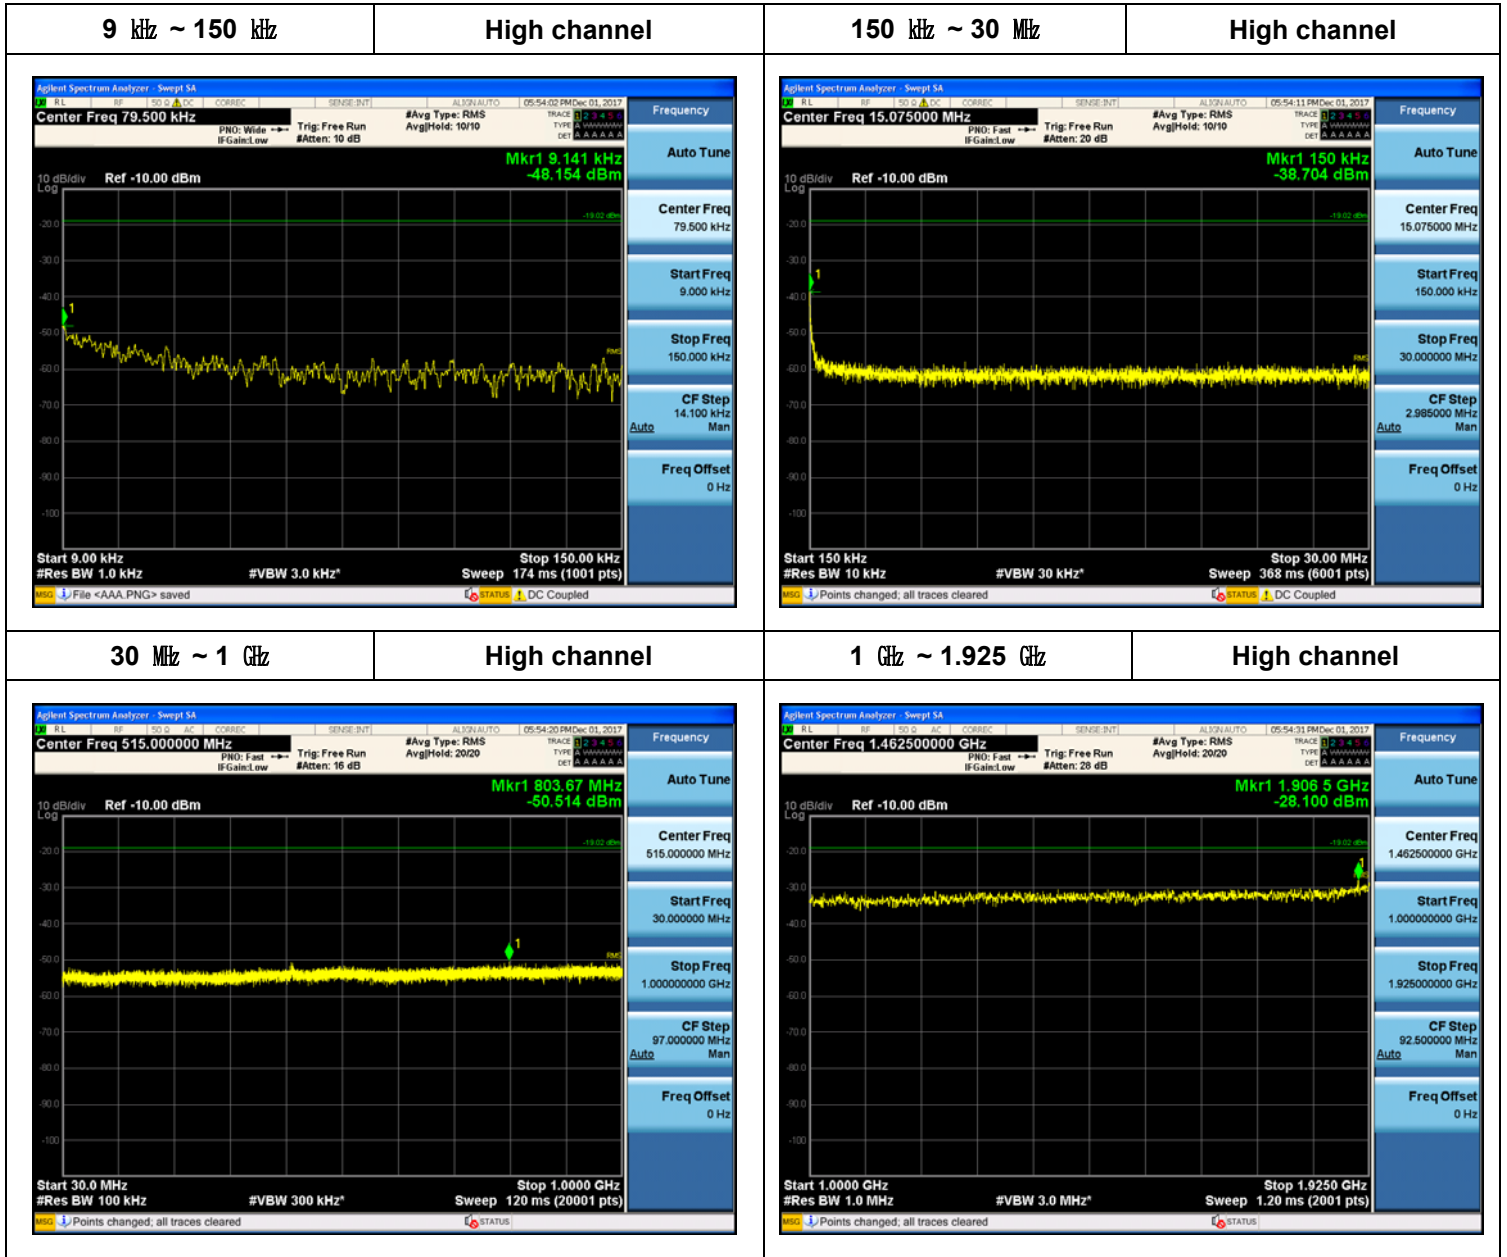

Plot Data for Output Port 1_256QAM

Plot Data for Output Port 2_QPSK

Plot Data for Output Port 2_16QAM

Plot Data for Output Port 2_64QAM

Plot Data for Output Port 2_256QAM

Plot Data for Output Port 3_QPSK

Plot Data for Output Port 3_16QAM

Plot Data for Output Port 3_64QAM

Plot Data for Output Port 3_256QAM

5 MHz + 5 MHz / 2 Carriers (20 W + 20 W)

Plot Data for Output Port 0_256QAM

Plot Data for Output Port 1_256QAM