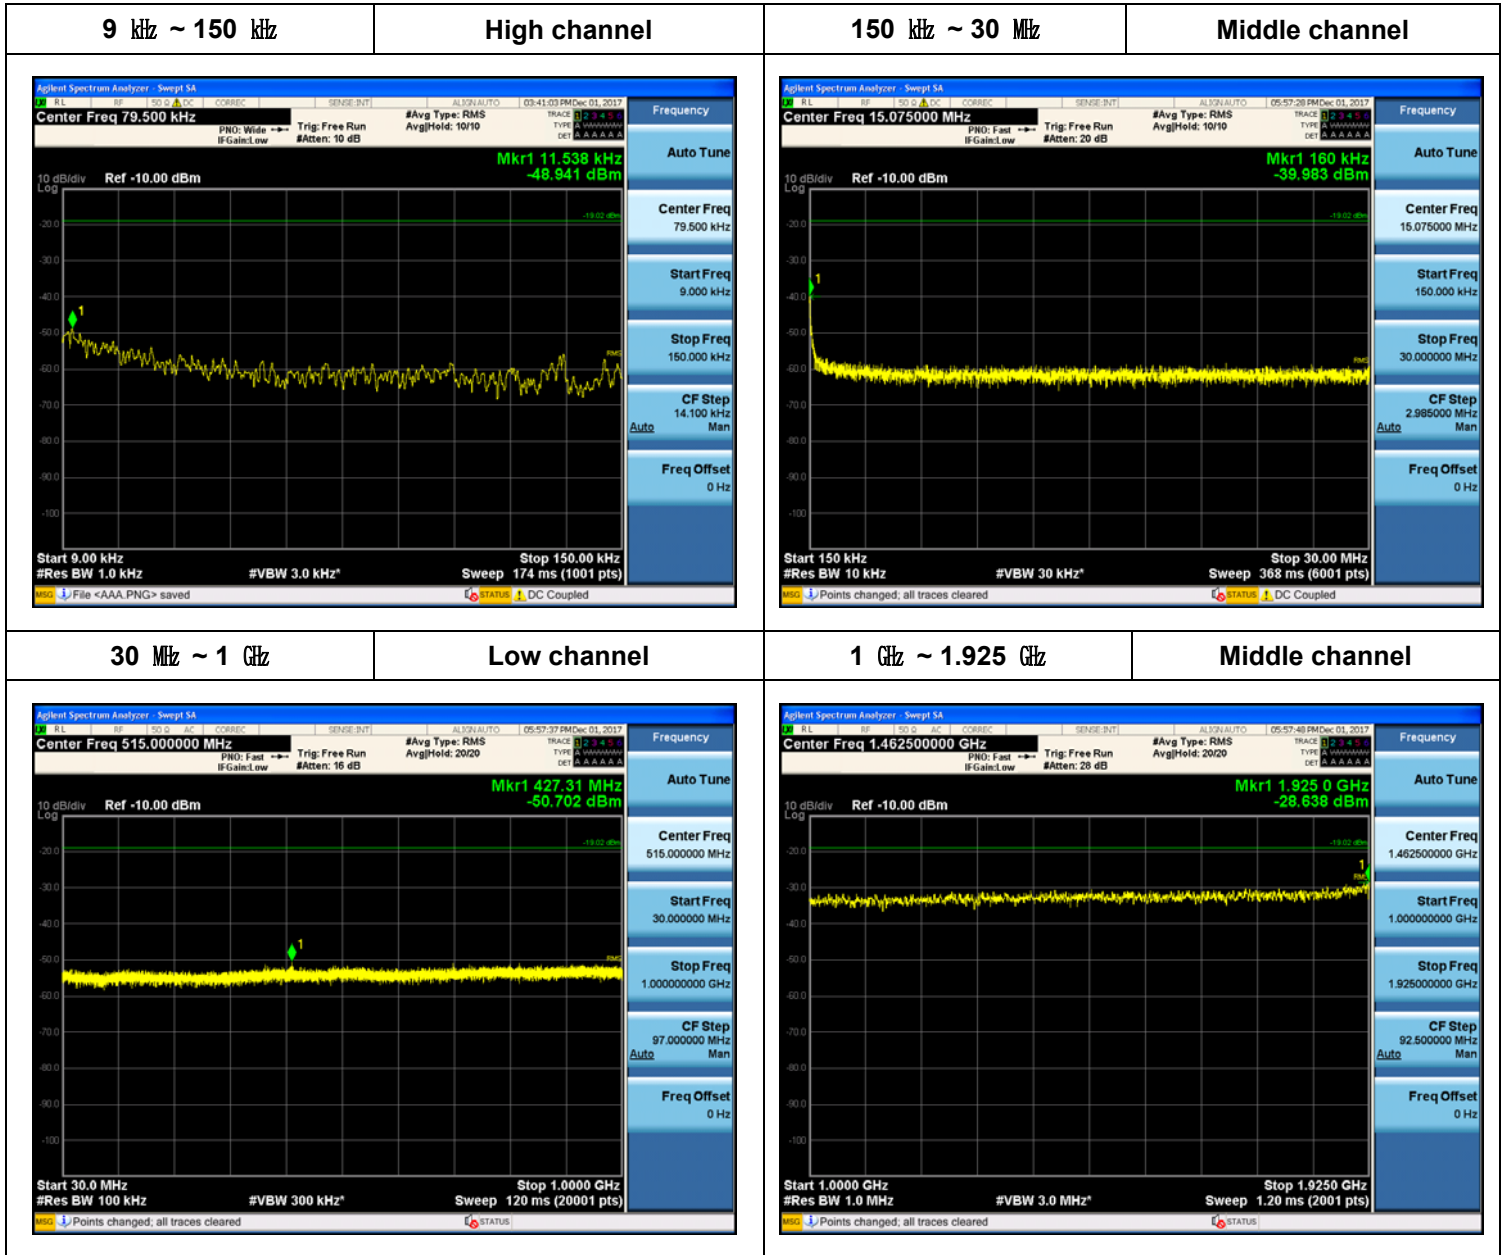

Plot Data for Output Port 1_256QAM

Plot Data for Output Port 2_QPSK

Plot Data for Output Port 2_16QAM

Plot Data for Output Port 2_64QAM

Plot Data for Output Port 2_256QAM

Plot Data for Output Port 3_QPSK

Plot Data for Output Port 3_16QAM

Plot Data for Output Port 3_64QAM

Plot Data for Output Port 3_256QAM

5 MHz + 5 MHz / 2 Carriers (20 W + 20 W)

Plot Data for Output Port 0_256QAM

Plot Data for Output Port 1_256QAM