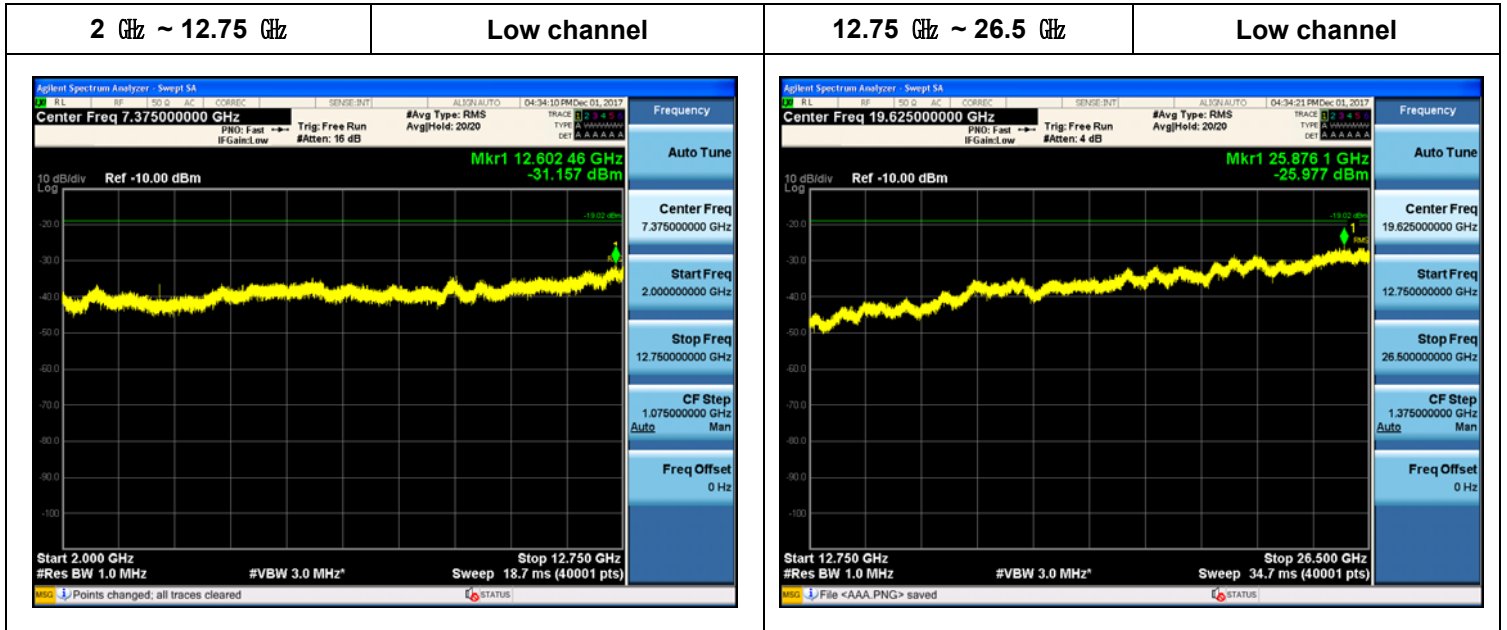

Plot Data for Output Port 1_256QAM

Plot Data for Output Port 2_QPSK

Plot Data for Output Port 2_16QAM

Plot Data for Output Port 2_64QAM

Plot Data for Output Port 2_256QAM

Plot Data for Output Port 3_QPSK

Plot Data for Output Port 3_16QAM

Plot Data for Output Port 3_64QAM

Plot Data for Output Port 3_256QAM

5 MHz + 5 MHz / 2 Carriers (20 W + 20 W)

Plot Data for Output Port 0_256QAM

Plot Data for Output Port 1_256QAM