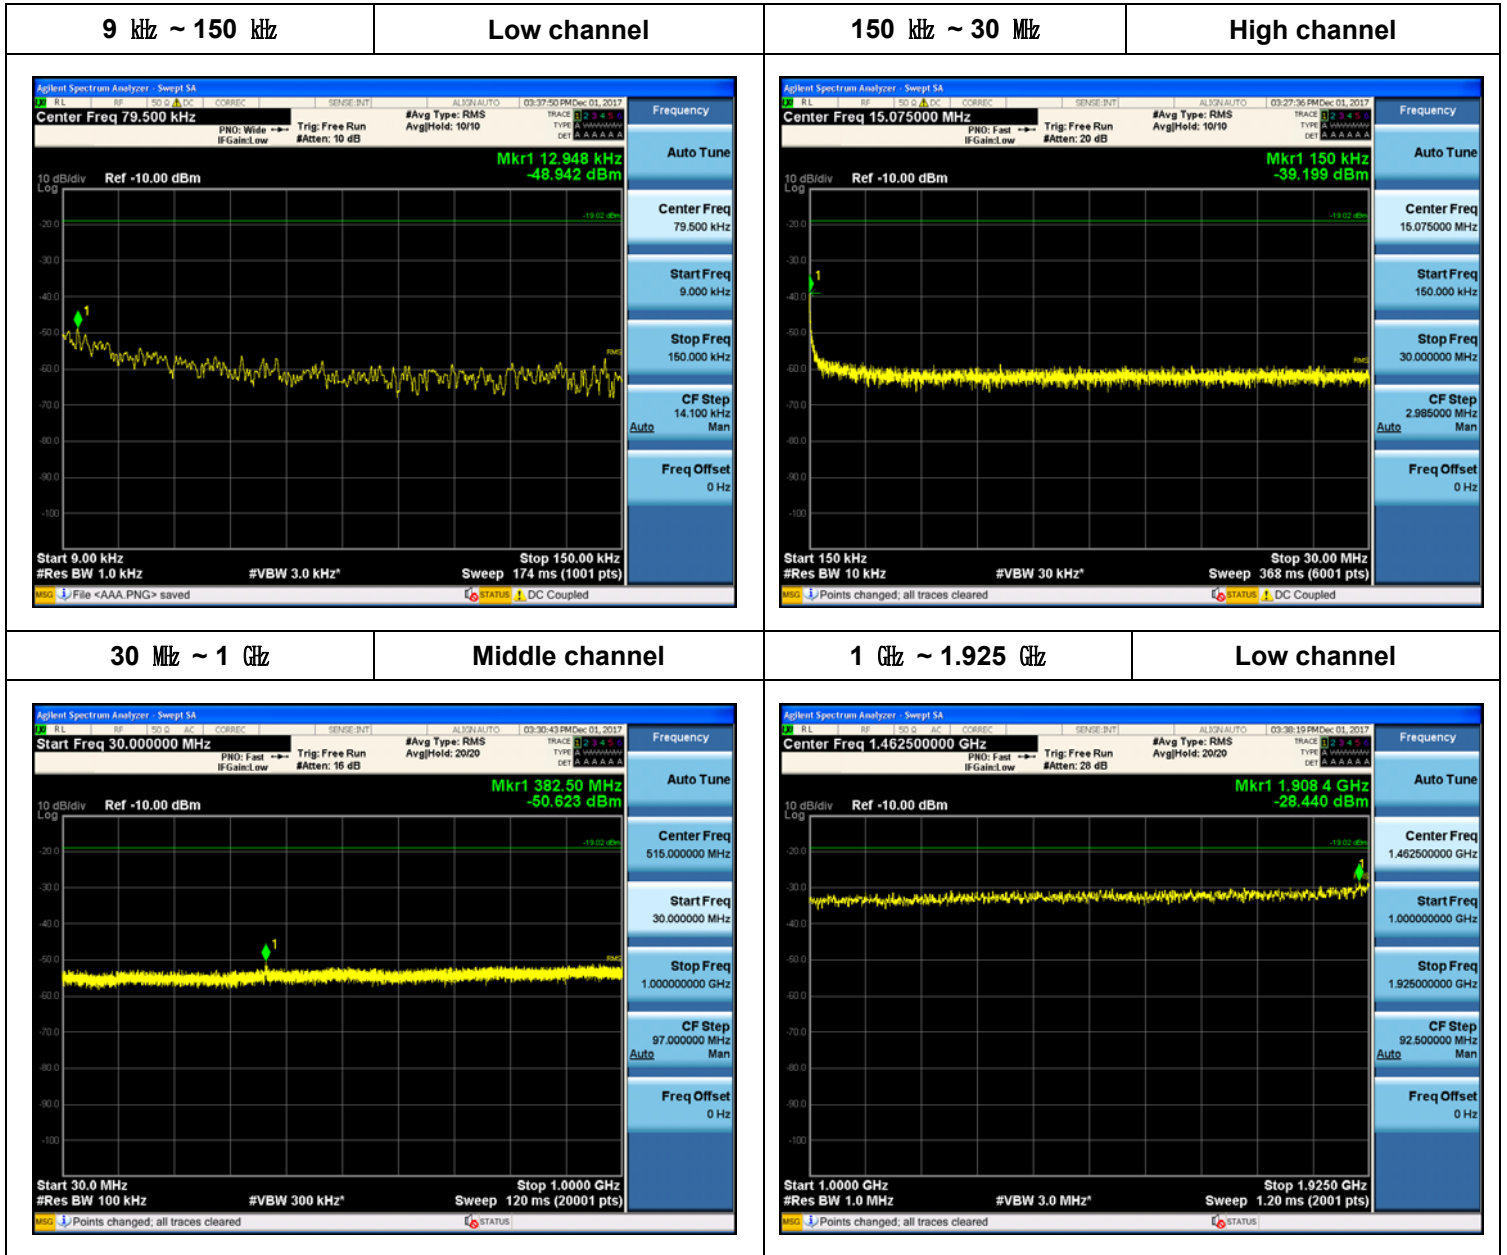

Plot Data for Output Port 1_256QAM

Plot Data for Output Port 2_QPSK

Plot Data for Output Port 2_16QAM

Plot Data for Output Port 2_64QAM

Plot Data for Output Port 2_256QAM

Plot Data for Output Port 3_QPSK

Plot Data for Output Port 3_16QAM

Plot Data for Output Port 3_64QAM

Plot Data for Output Port 3_256QAM

5 MHz + 5 MHz / 2 Carriers (20 W + 20 W)

Plot Data for Output Port 0_256QAM

Plot Data for Output Port 1_256QAM