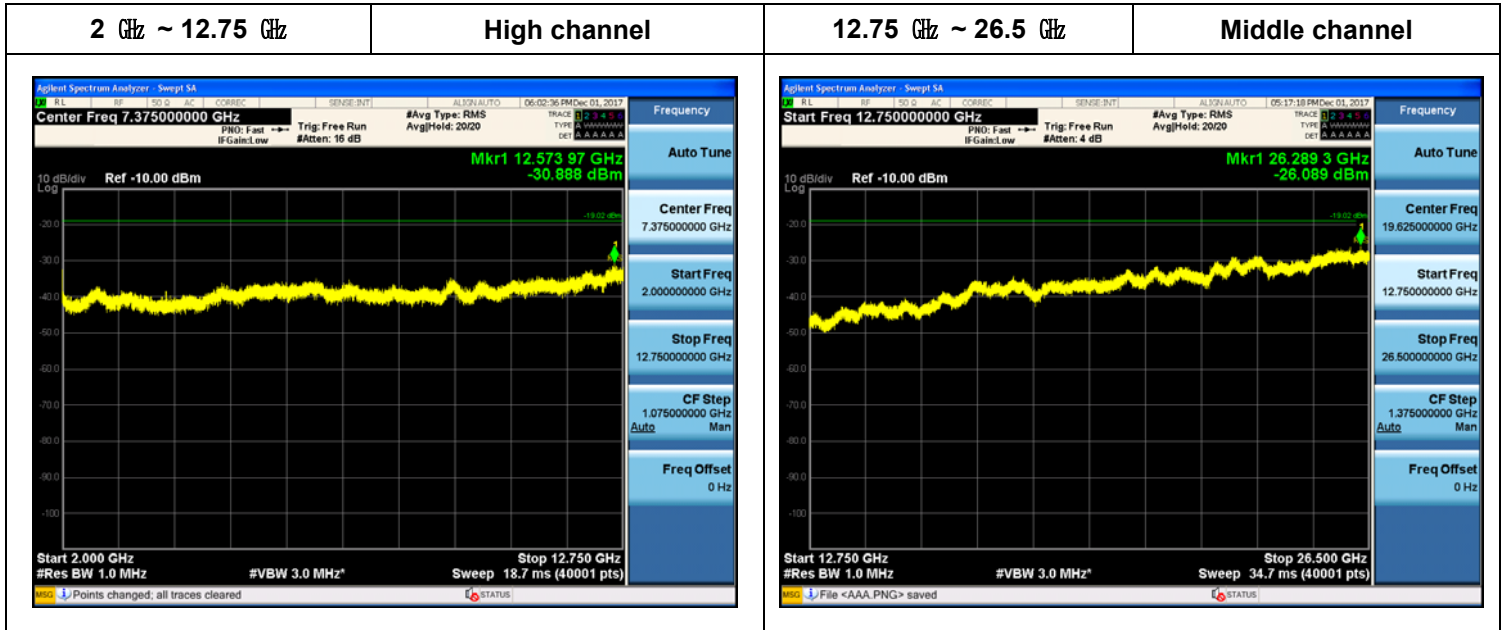

Plot Data for Output Port 1_256QAM

Plot Data for Output Port 2_QPSK

Plot Data for Output Port 2_16QAM

Plot Data for Output Port 2_64QAM

Plot Data for Output Port 2_256QAM

Plot Data for Output Port 3_QPSK

Plot Data for Output Port 3_16QAM

Plot Data for Output Port 3_64QAM

Plot Data for Output Port 3_256QAM

5 MHz + 5 MHz / 2 Carriers (20 W + 20 W)

Plot Data for Output Port 0_256QAM

Plot Data for Output Port 1_256QAM