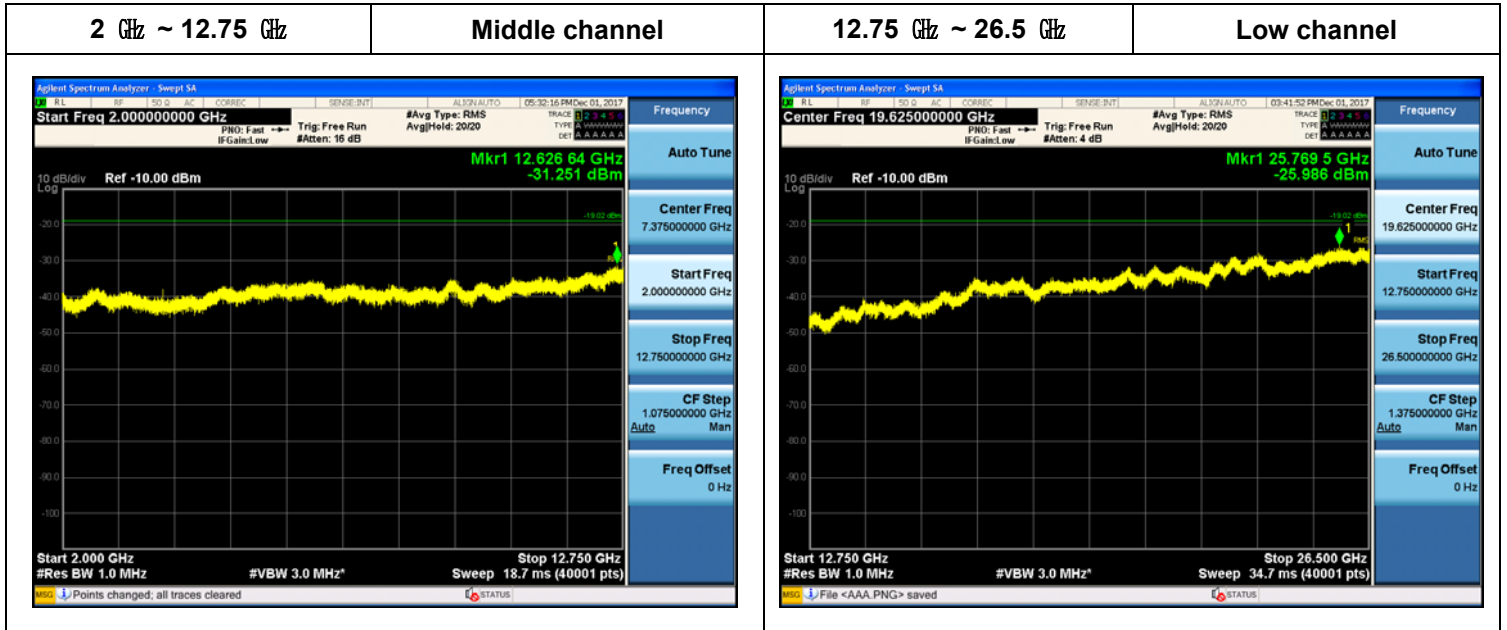

Plot Data for Output Port 1_256QAM

Plot Data for Output Port 2_QPSK

Plot Data for Output Port 2_16QAM

Plot Data for Output Port 2_64QAM

Plot Data for Output Port 2_256QAM

Plot Data for Output Port 3_QPSK

Plot Data for Output Port 3_16QAM

Plot Data for Output Port 3_64QAM

Plot Data for Output Port 3_256QAM

5 MHz + 5 MHz / 2 Carriers (20 W + 20 W)

Plot Data for Output Port 0_256QAM

Plot Data for Output Port 1_256QAM