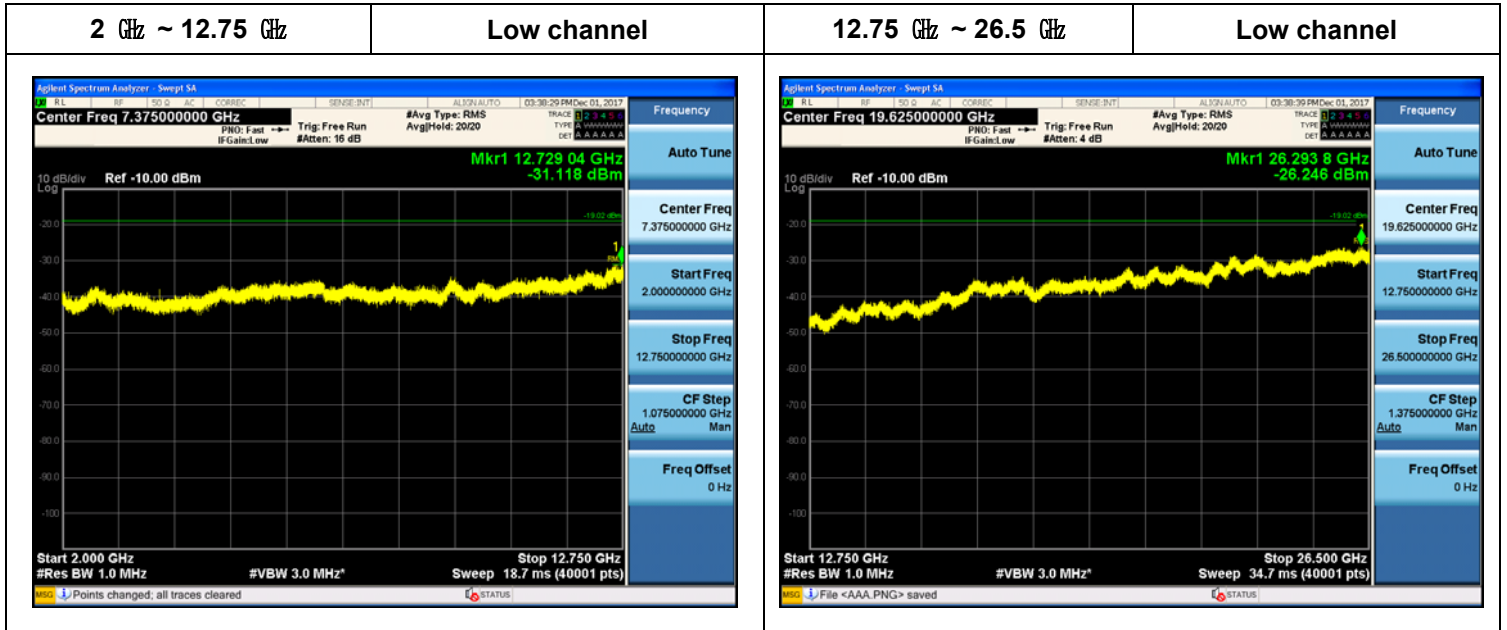

Plot Data for Output Port 1_256QAM

Plot Data for Output Port 2_QPSK

Plot Data for Output Port 2_16QAM

Plot Data for Output Port 2_64QAM

Plot Data for Output Port 2_256QAM

Plot Data for Output Port 3_QPSK

Plot Data for Output Port 3_16QAM

Plot Data for Output Port 3_64QAM

Plot Data for Output Port 3_256QAM

5 MHz + 5 MHz / 2 Carriers (20 W + 20 W)

Plot Data for Output Port 0_256QAM

Plot Data for Output Port 1_256QAM