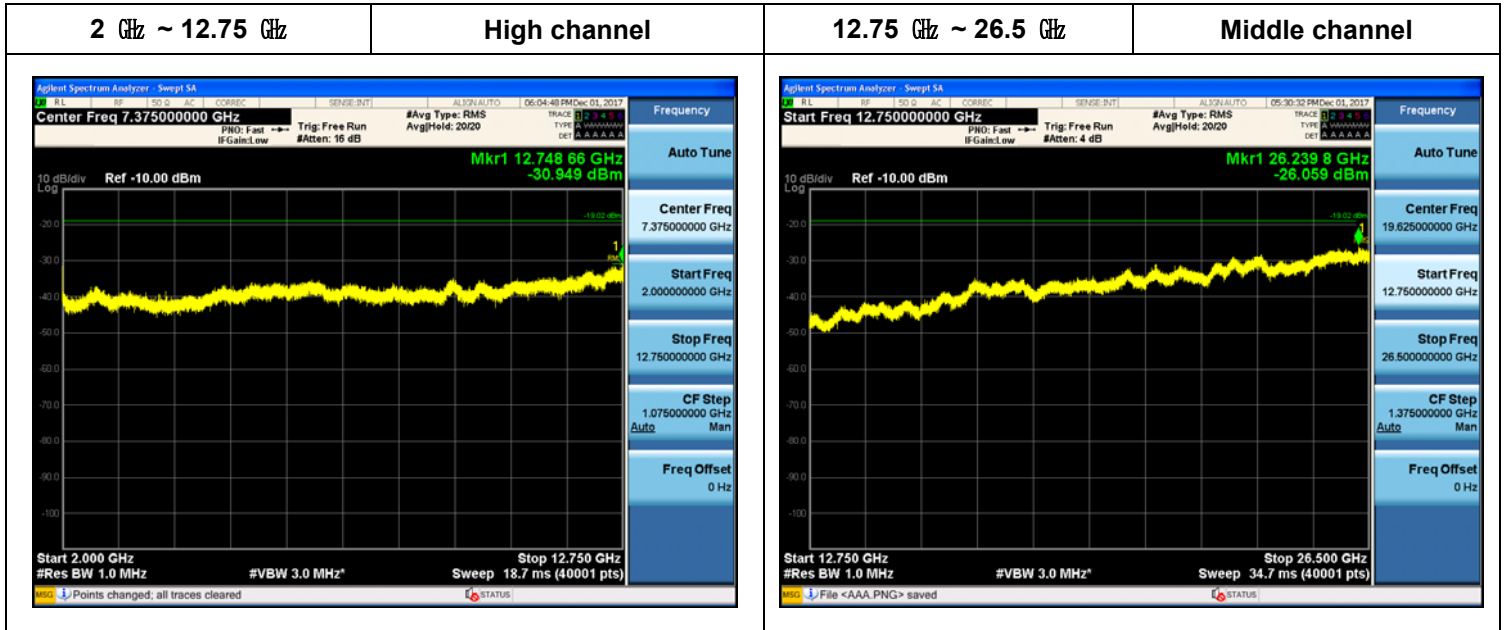

Plot Data for Output Port 1_256QAM

Plot Data for Output Port 2_QPSK

Plot Data for Output Port 2_16QAM

Plot Data for Output Port 2_64QAM

Plot Data for Output Port 2_256QAM

Plot Data for Output Port 3_QPSK

Plot Data for Output Port 3_16QAM

Plot Data for Output Port 3_64QAM

Plot Data for Output Port 3_256QAM

5 MHz + 5 MHz / 2 Carriers (20 W + 20 W)

Plot Data for Output Port 0_256QAM

Plot Data for Output Port 1_256QAM