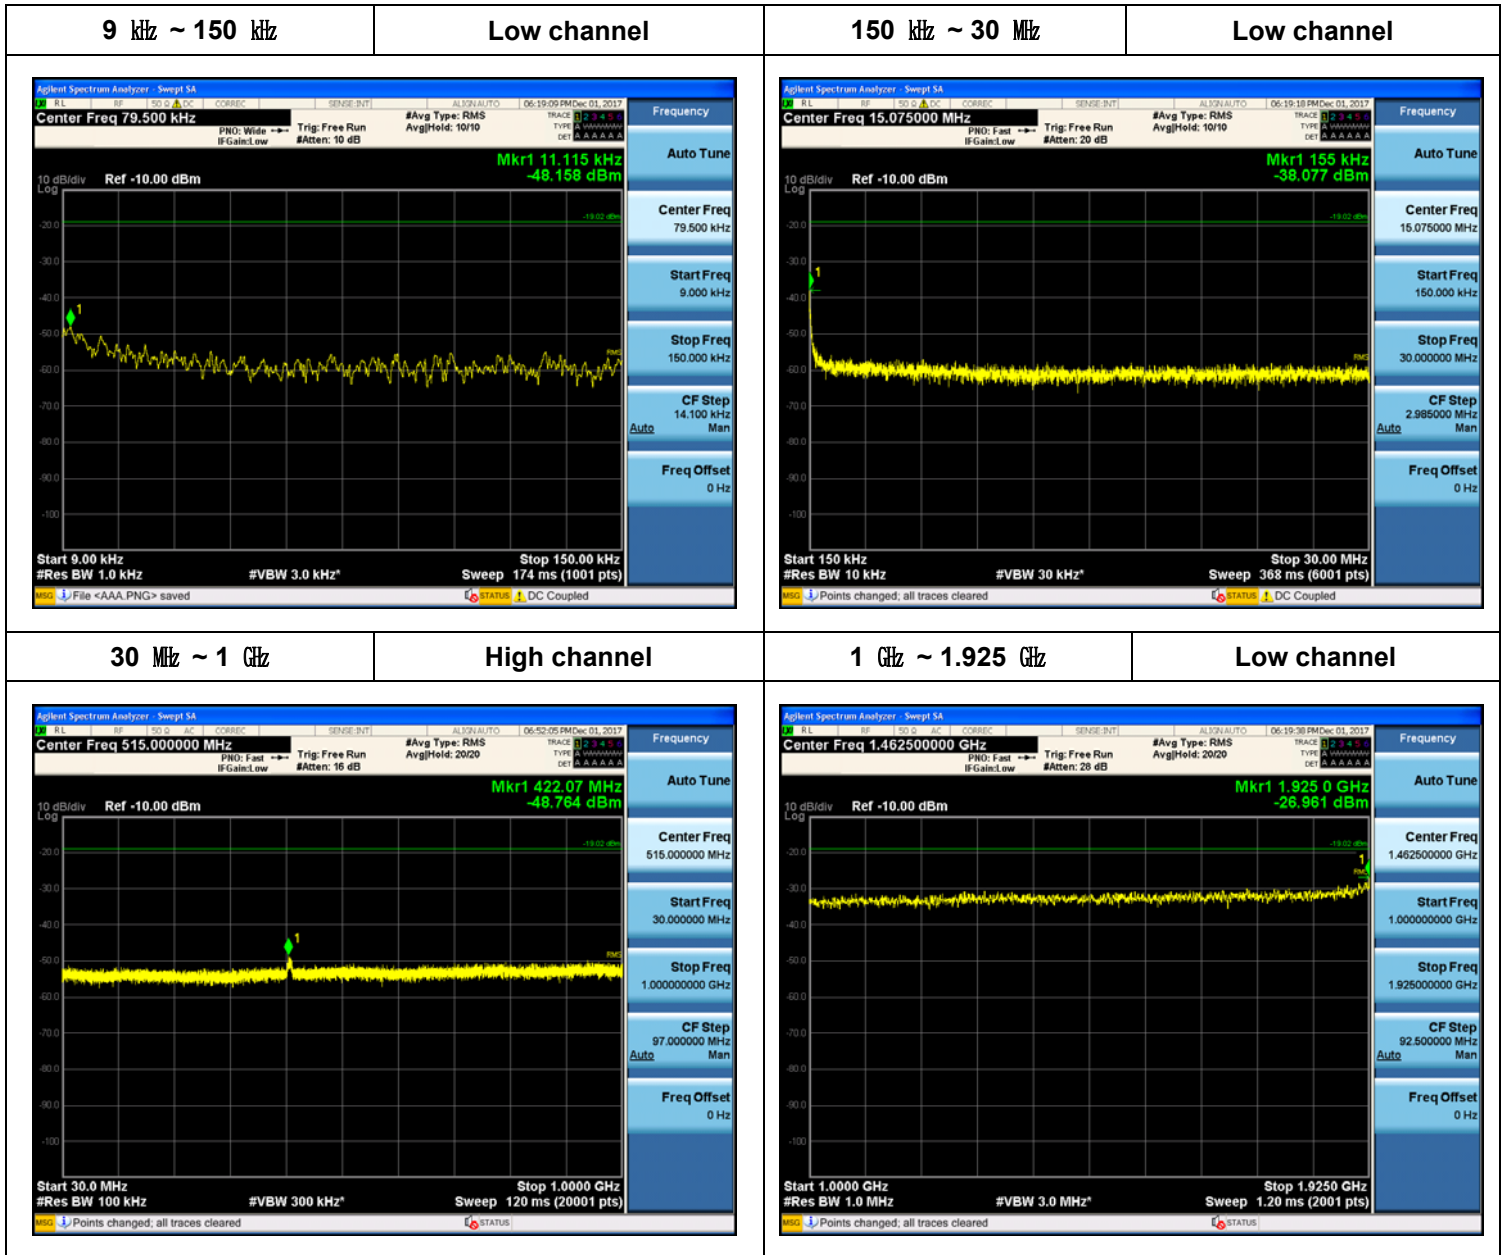

Plot Data for Output Port 1_256QAM

Plot Data for Output Port 2_QPSK

Plot Data for Output Port 2_16QAM

Plot Data for Output Port 2_64QAM

Plot Data for Output Port 2_256QAM

Plot Data for Output Port 3_QPSK

Plot Data for Output Port 3_16QAM

Plot Data for Output Port 3_64QAM

Plot Data for Output Port 3_256QAM

5 MHz + 5 MHz / 2 Carriers (20 W + 20 W)

Plot Data for Output Port 0_256QAM

Plot Data for Output Port 1_256QAM