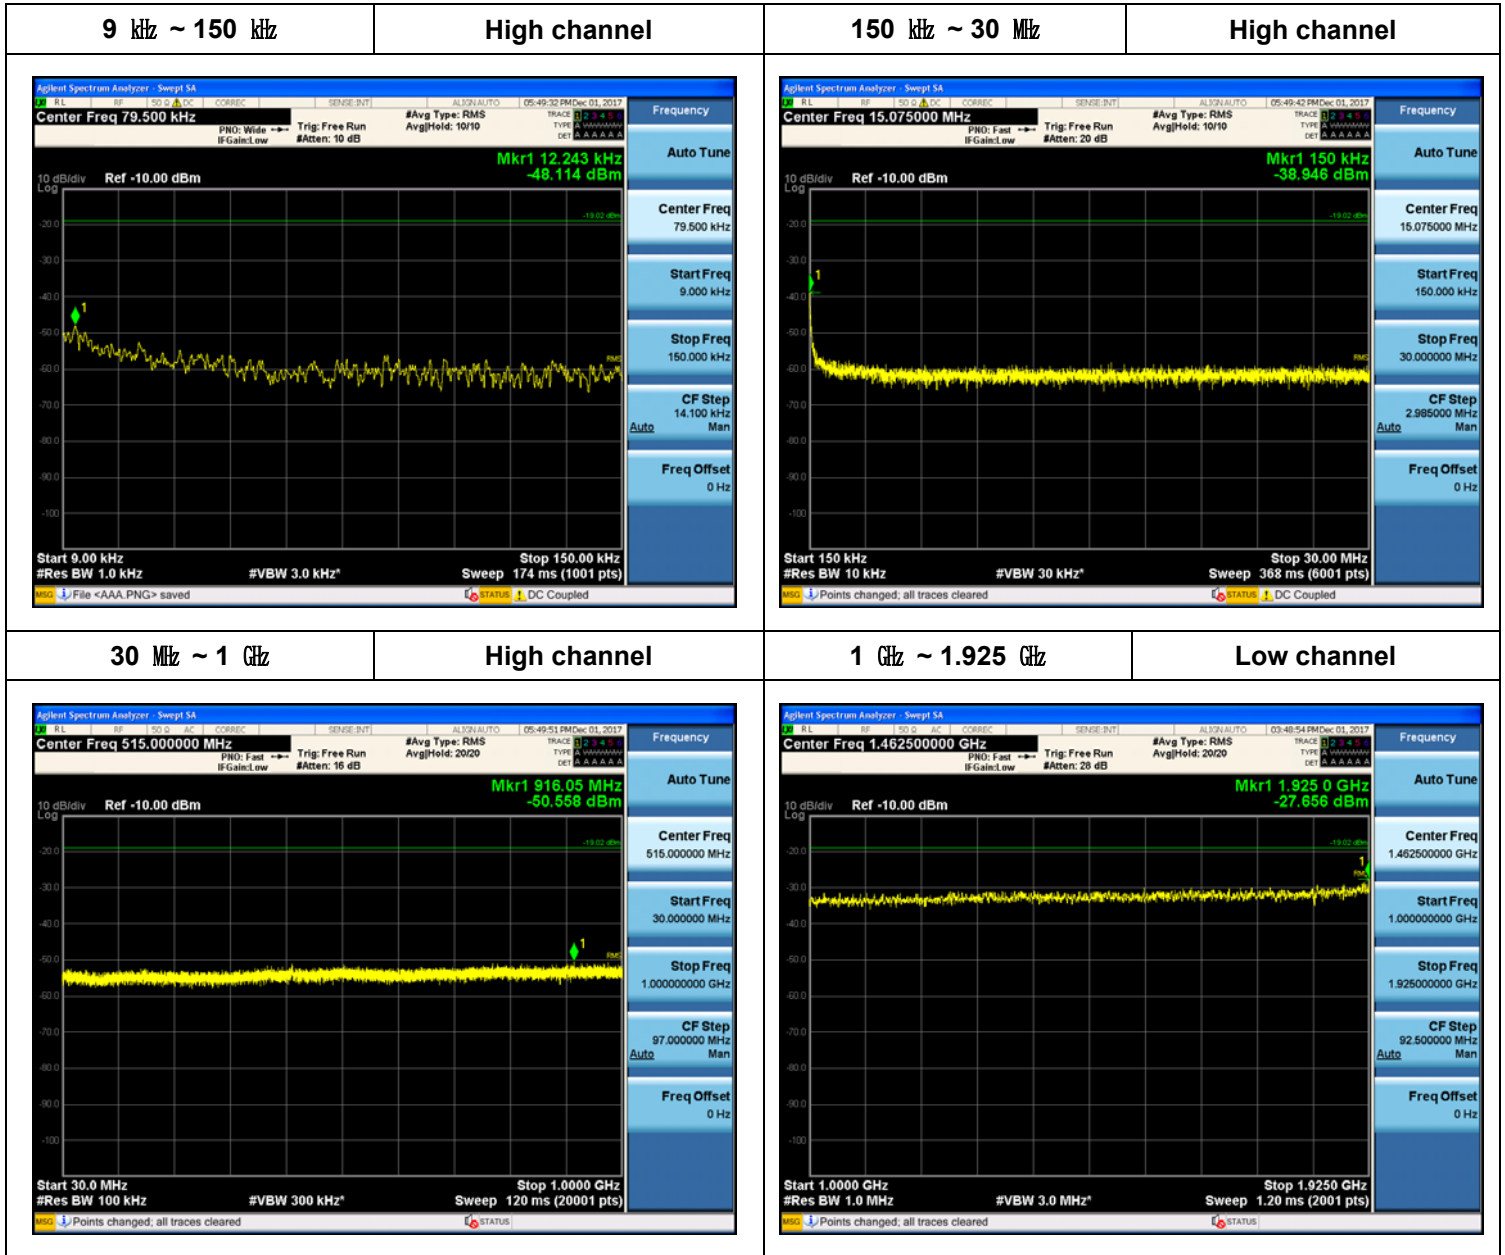

Plot Data for Output Port 1_256QAM

Plot Data for Output Port 2_QPSK

Plot Data for Output Port 2_16QAM

Plot Data for Output Port 2_64QAM

Plot Data for Output Port 2_256QAM

Plot Data for Output Port 3_QPSK

Plot Data for Output Port 3_16QAM

Plot Data for Output Port 3_64QAM

Plot Data for Output Port 3_256QAM

5 MHz + 5 MHz / 2 Carriers (20 W + 20 W)

Plot Data for Output Port 0_256QAM

Plot Data for Output Port 1_256QAM