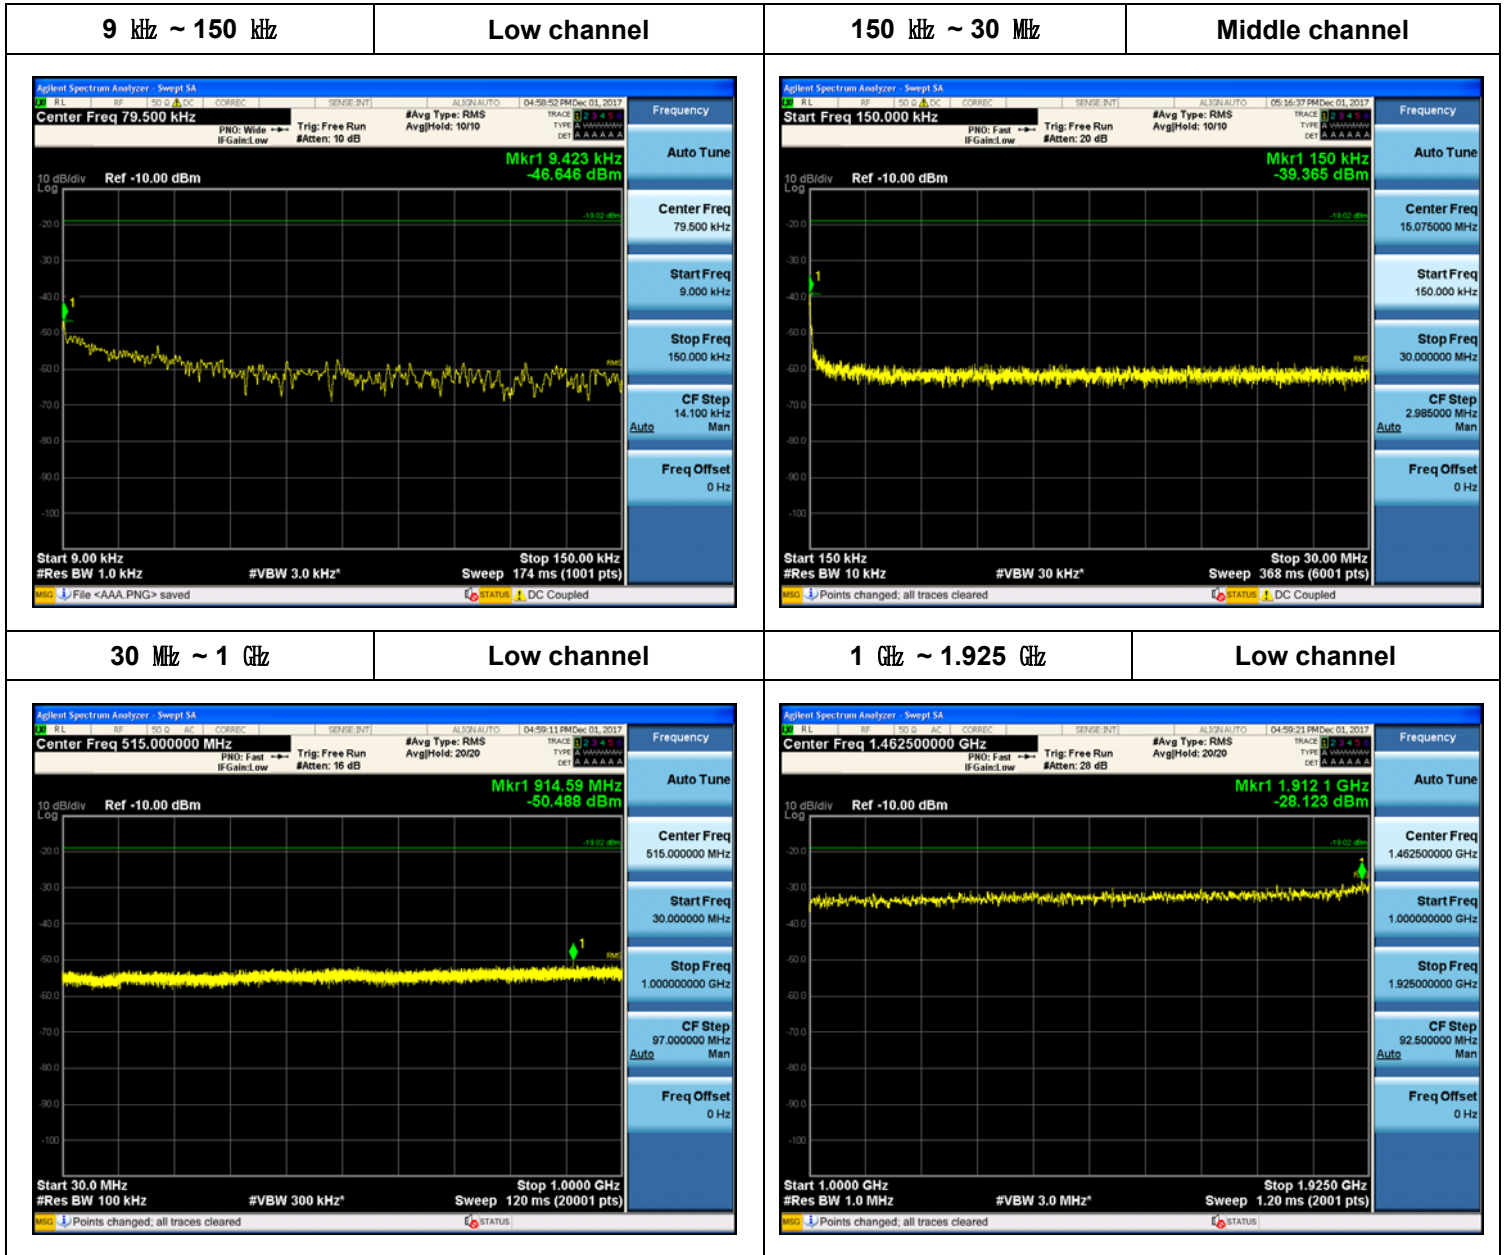

Plot Data for Output Port 1_256QAM

Plot Data for Output Port 2_QPSK

Plot Data for Output Port 2_16QAM

Plot Data for Output Port 2_64QAM

Plot Data for Output Port 2_256QAM

Plot Data for Output Port 3_QPSK

Plot Data for Output Port 3_16QAM

Plot Data for Output Port 3_64QAM

Plot Data for Output Port 3_256QAM

5 MHz + 5 MHz / 2 Carriers (20 W + 20 W)

Plot Data for Output Port 0_256QAM

Plot Data for Output Port 1_256QAM