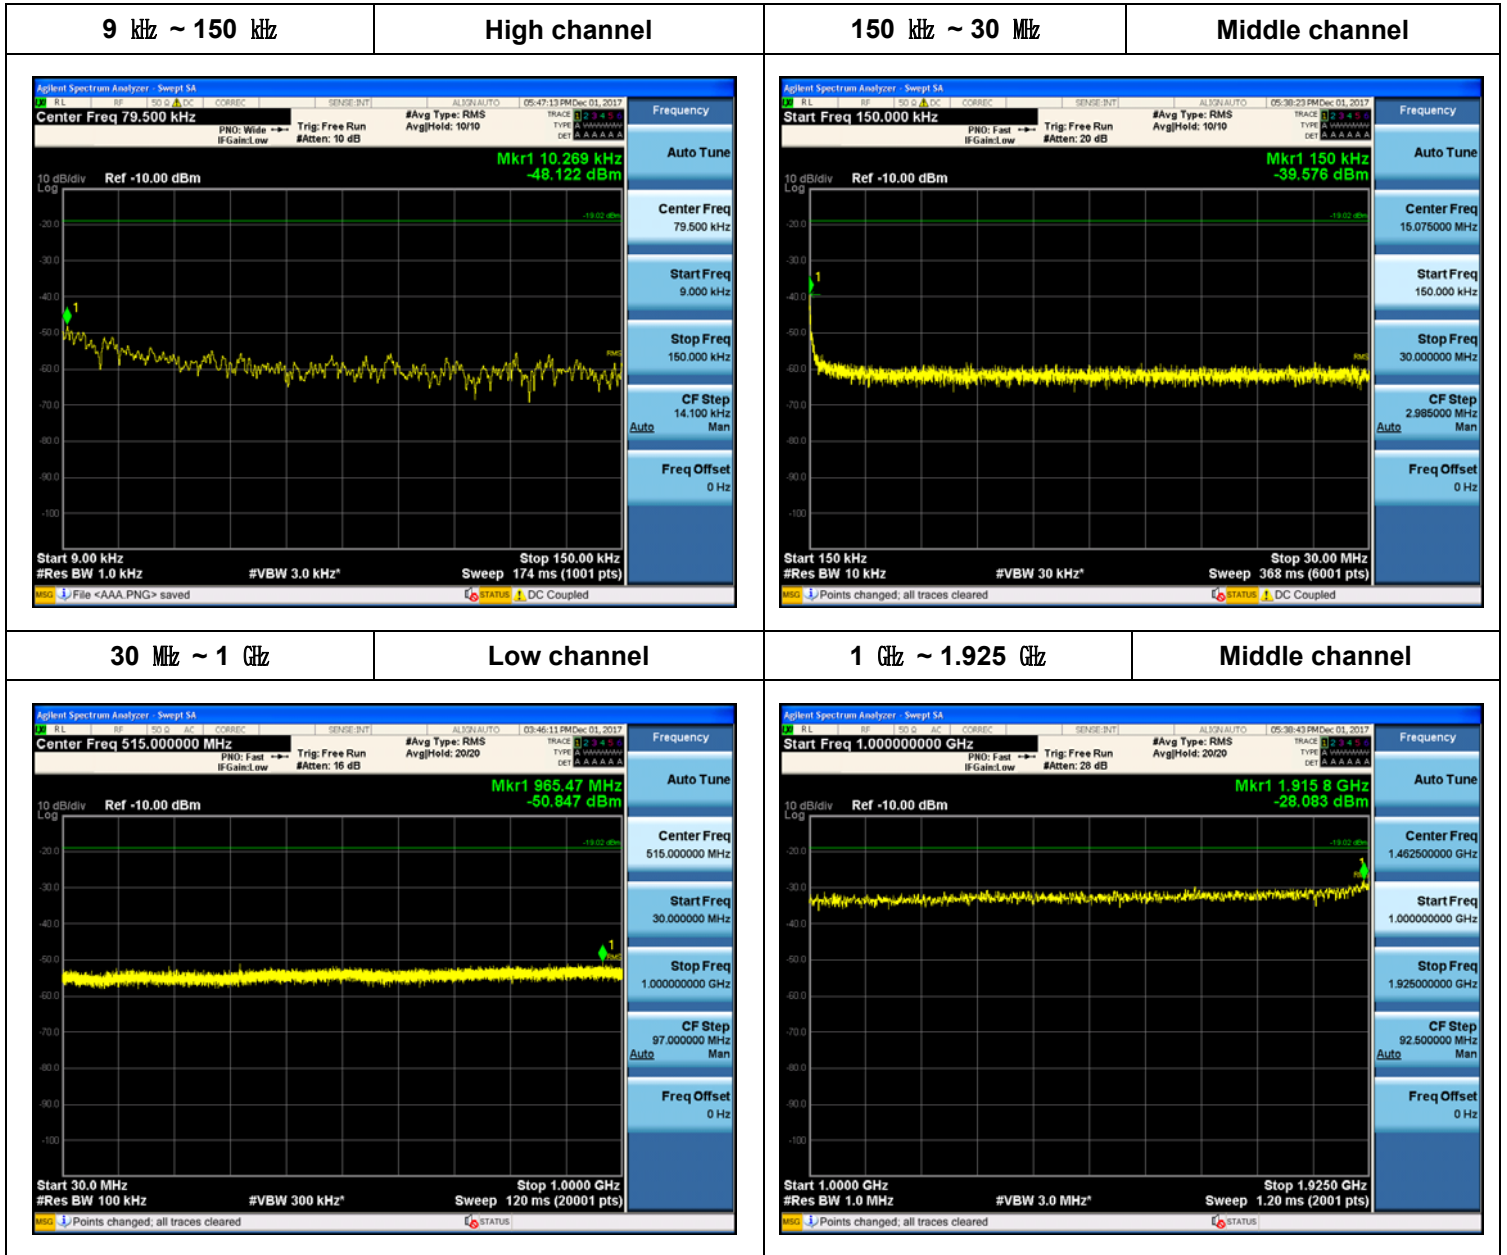

Plot Data for Output Port 1_256QAM

Plot Data for Output Port 2_QPSK

Plot Data for Output Port 2_16QAM

Plot Data for Output Port 2_64QAM

Plot Data for Output Port 2_256QAM

Plot Data for Output Port 3_QPSK

Plot Data for Output Port 3_16QAM

Plot Data for Output Port 3_64QAM

Plot Data for Output Port 3_256QAM

5 MHz + 5 MHz / 2 Carriers (20 W + 20 W)

Plot Data for Output Port 0_256QAM

Plot Data for Output Port 1_256QAM