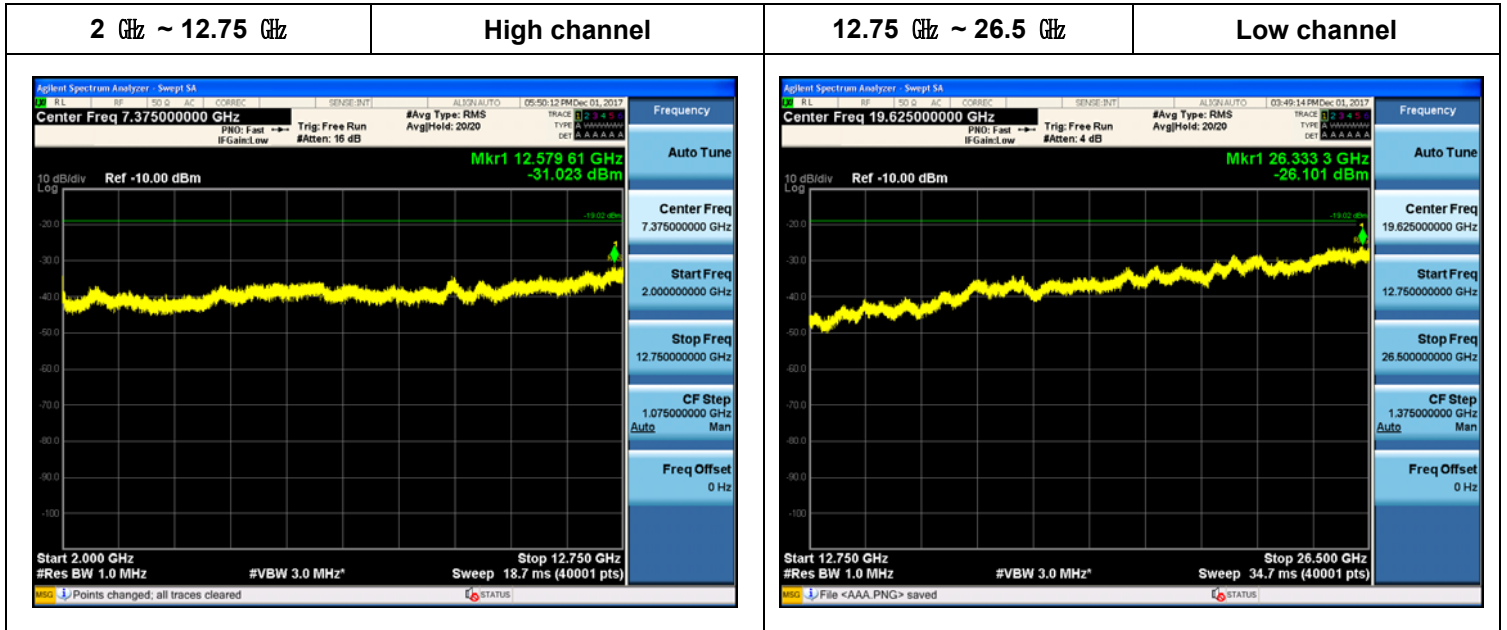

Plot Data for Output Port 1_256QAM

Plot Data for Output Port 2_QPSK

Plot Data for Output Port 2_16QAM

Plot Data for Output Port 2_64QAM

Plot Data for Output Port 2_256QAM

Plot Data for Output Port 3_QPSK

Plot Data for Output Port 3_16QAM

Plot Data for Output Port 3_64QAM

Plot Data for Output Port 3_256QAM

5 MHz + 5 MHz / 2 Carriers (20 W + 20 W)

Plot Data for Output Port 0_256QAM

Plot Data for Output Port 1_256QAM