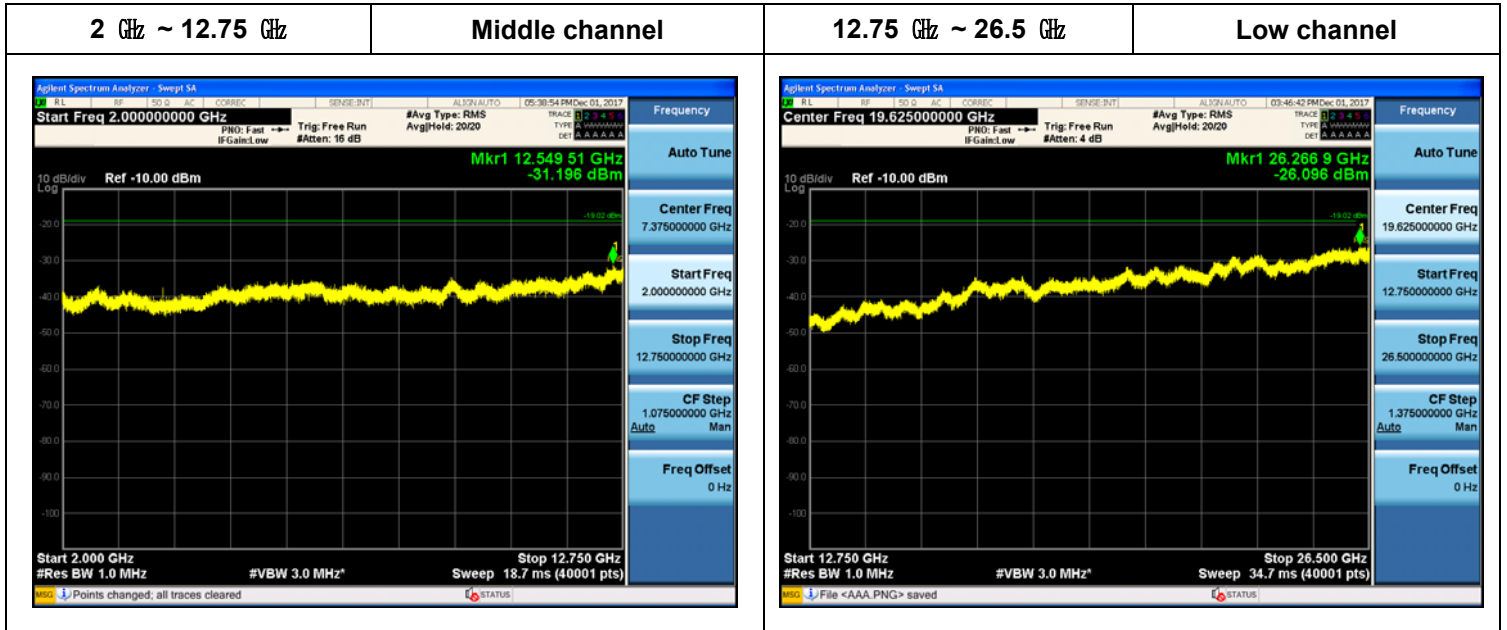

Plot Data for Output Port 1_256QAM

Plot Data for Output Port 2_QPSK

Plot Data for Output Port 2_16QAM

Plot Data for Output Port 2_64QAM

Plot Data for Output Port 2_256QAM

Plot Data for Output Port 3_QPSK

Plot Data for Output Port 3_16QAM

Plot Data for Output Port 3_64QAM

Plot Data for Output Port 3_256QAM

5 MHz + 5 MHz / 2 Carriers (20 W + 20 W)

Plot Data for Output Port 0_256QAM

Plot Data for Output Port 1_256QAM