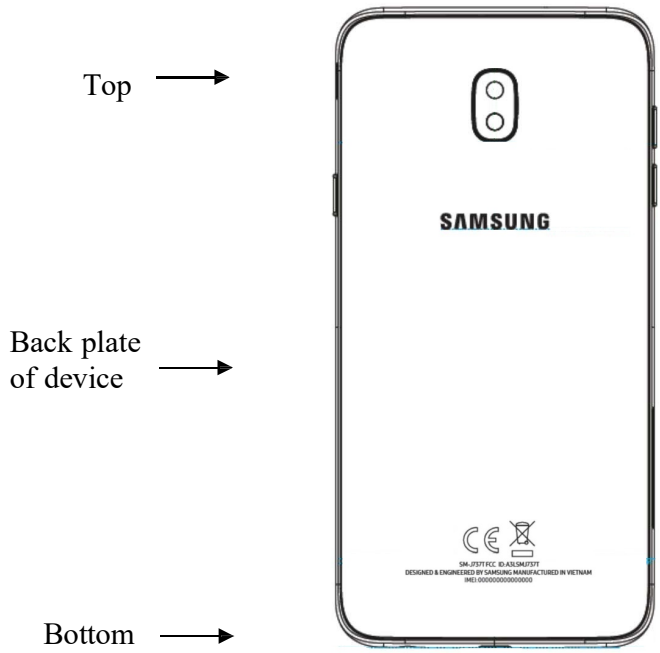

**Label and Location**

Samsung Phone Model: SM-J737T  
FCC ID : A3LSMJ737T

**Sample Label:**

**Location:**

FCC ID is engraved on rear bottom of the device.