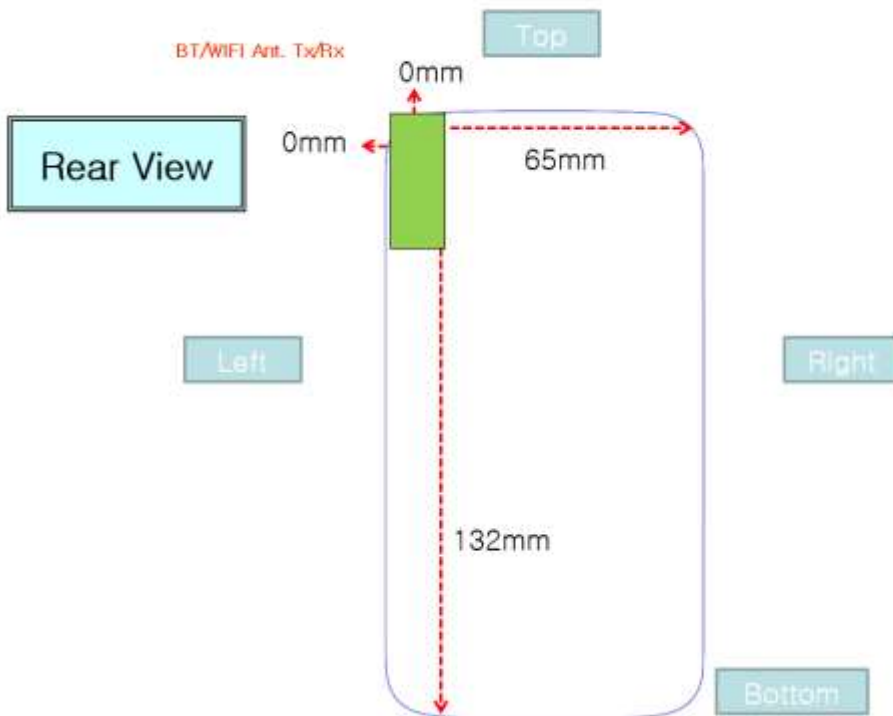

Antenna and Device Information

* Distance between BT/WLAN antenna and Main antenna

* Distance between Main antenna and edge

Distance between Bluetooth antenna and edge

SAR Test Setup Photographs

■ Test Setup Photo (Left All)

■ Test Setup Photo(Left Touch/Tilt)

■ Test Setup Photo(Right All)

■ Test Setup Photo (Right Touch/Tilt)

■ Test Setup Photo (Body All)

■ **Test Setup Photo (Rear)**

[Distance of 1.0 cm from the EUT]

■ **Test Setup Photo (Rear)**

[Distance of 1.5 cm from the EUT]

■ **Test Setup Photo (Front)**

[Distance of **1.0 cm** from the EUT]

■ **Test Setup Photo (Left)**

[Distance of 1.0 cm from the EUT]

■ **Test Setup Photo (Right)**

[Distance of 1.0 cm from the EUT]

■ **Test Setup Photo(Top)**

[Distance of 1.0 cm from the EUT]

■ **Test Setup Photo(Bottom)**

[Distance of 1.0 cm from the EUT]

■ Test Setup Photo(Spacer) 10 mm

■ Test Setup Photo(Spacer) 15 mm