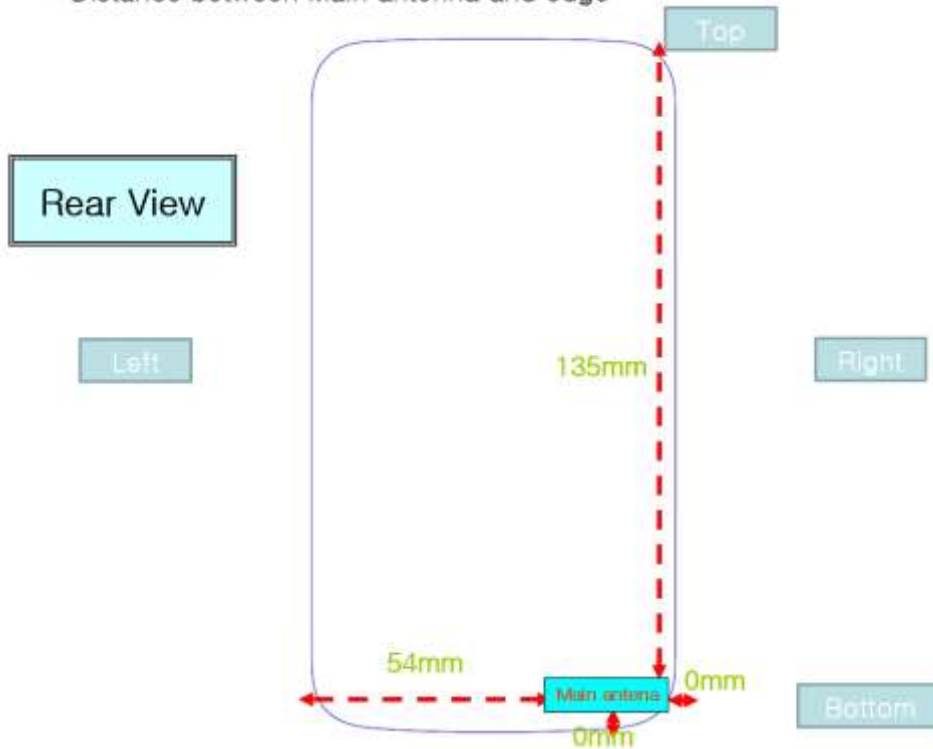

Antenna and Device Information

* Distance between BT/WLAN antenna and Main antenna

* Distance between Main antenna and edge

Distance between Bluetooth antenna and edge

SAR Test Setup Photographs

■ Test Setup Photo (Left All)

■ Test Setup Photo(Left Touch/Tilt)

■ Test Setup Photo(Right All)

■ Test Setup Photo (Right Touch/Tilt)

■ Test Setup Photo (Body All)

■ **Test Setup Photo (Rear)**

[Distance of 1.0 cm from the EUT]

■ **Test Setup Photo (Rear)**

[Distance of 1.5 cm from the EUT]

■ **Test Setup Photo (Front)**

[Distance of **1.0 cm** from the EUT]

■ **Test Setup Photo (Left)**

[Distance of 1.0 cm from the EUT]

■ **Test Setup Photo (Right)**

[Distance of 1.0 cm from the EUT]

■ **Test Setup Photo(Top)**

[Distance of 1.0 cm from the EUT]

■ **Test Setup Photo(Bottom)**

[Distance of 1.0 cm from the EUT]

■ Test Setup Photo(Spacer) 10 mm

■ Test Setup Photo(Spacer) 15 mm