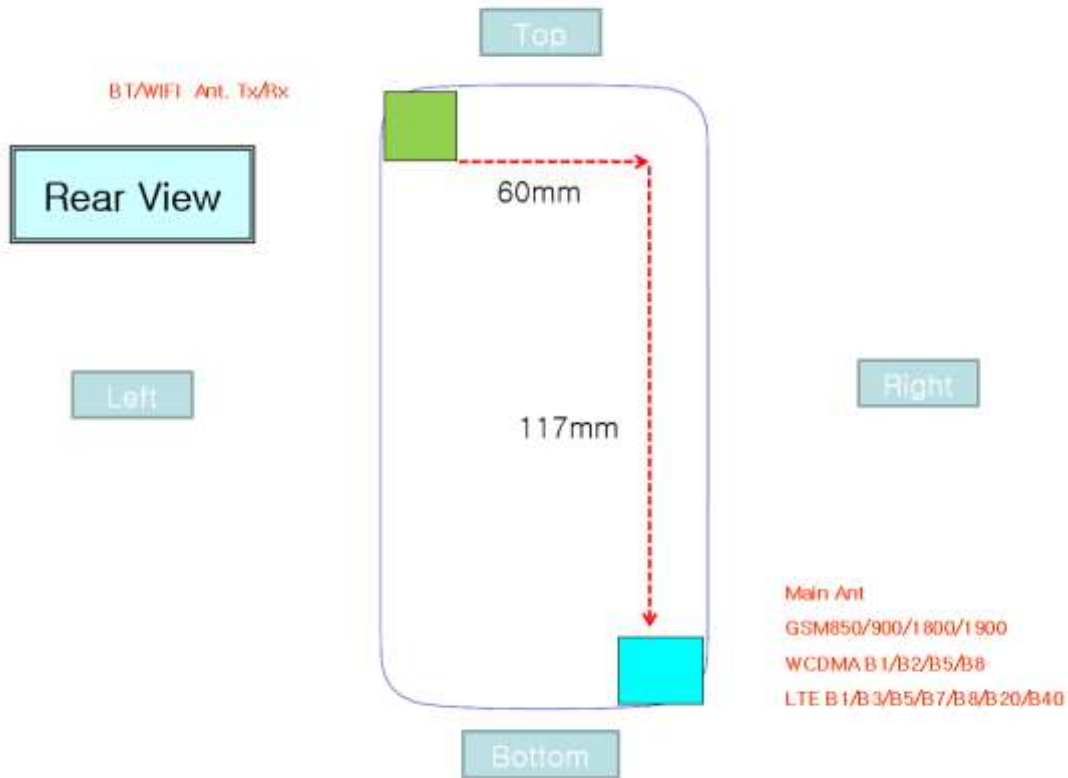

Antenna and Device Information

* Distance between BT/WLAN antenna and Main antenna

* Distance between Main antenna and edge

Distance between Bluetooth antenna and edge

SAR Test Setup Photographs

■ Test Setup Photo (Left All)

■ Test Setup Photo(Left Touch/Tilt)

■ Test Setup Photo(Right All)

■ Test Setup Photo (Right Touch/Tilt)

■ Test Setup Photo (Body All)

■ **Test Setup Photo (Rear)**

[Distance of 1.0 cm from the EUT]

■ **Test Setup Photo (Rear)**

[Distance of 1.5 cm from the EUT]

■ **Test Setup Photo (Front)**

[Distance of **1.0 cm** from the EUT]

■ **Test Setup Photo (Left)**

[Distance of 1.0 cm from the EUT]

■ **Test Setup Photo (Right)**

[Distance of 1.0 cm from the EUT]

■ **Test Setup Photo(Top)**

[Distance of 1.0 cm from the EUT]

■ **Test Setup Photo(Bottom)**

[Distance of 1.0 cm from the EUT]

■ Test Setup Photo(Spacer) 10 mm

■ Test Setup Photo(Spacer) 15 mm