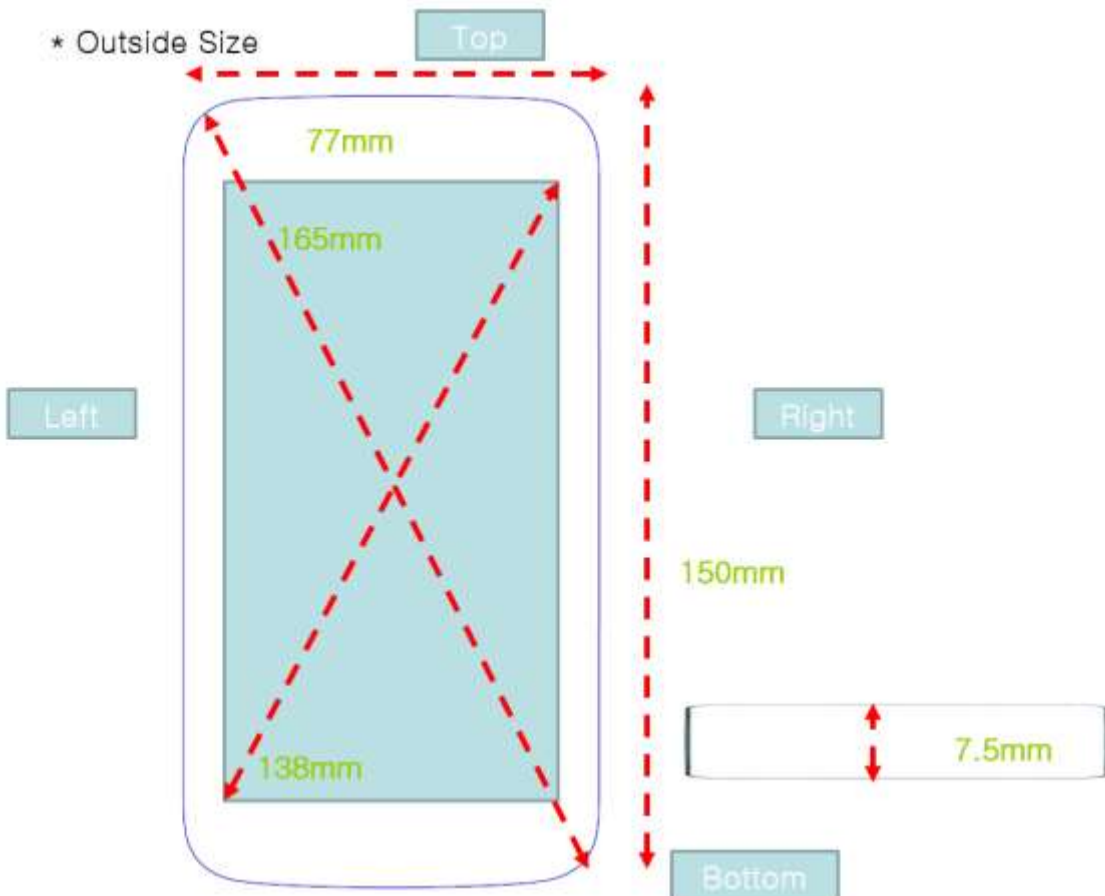

Antenna and Device Information

* Distance between BT/WLAN antenna and Main antenna

* Distance between Main antenna and edge

Distance between Bluetooth antenna and edge

SAR Test Setup Photographs

■ Test Setup Photo (Left All)

■ Test Setup Photo(Left Touch/Tilt)

■ Test Setup Photo(Right All)

■ Test Setup Photo (Right Touch/Tilt)

■ Test Setup Photo (Body All)

■ **Test Setup Photo (Rear)**

[Distance of 1.0 cm from the EUT]

■ **Test Setup Photo (Rear)**

[Distance of 1.5 cm from the EUT]

■ **Test Setup Photo (Front)**

[Distance of **1.0 cm** from the EUT]

■ **Test Setup Photo (Left)**

[Distance of 1.0 cm from the EUT]

■ **Test Setup Photo (Right)**

[Distance of 1.0 cm from the EUT]

■ **Test Setup Photo(Top)**

[Distance of 1.0 cm from the EUT]

■ **Test Setup Photo(Bottom)**

[Distance of 1.0 cm from the EUT]

■ Test Setup Photo(Spacer) 10 mm

■ Test Setup Photo(Spacer) 15 mm