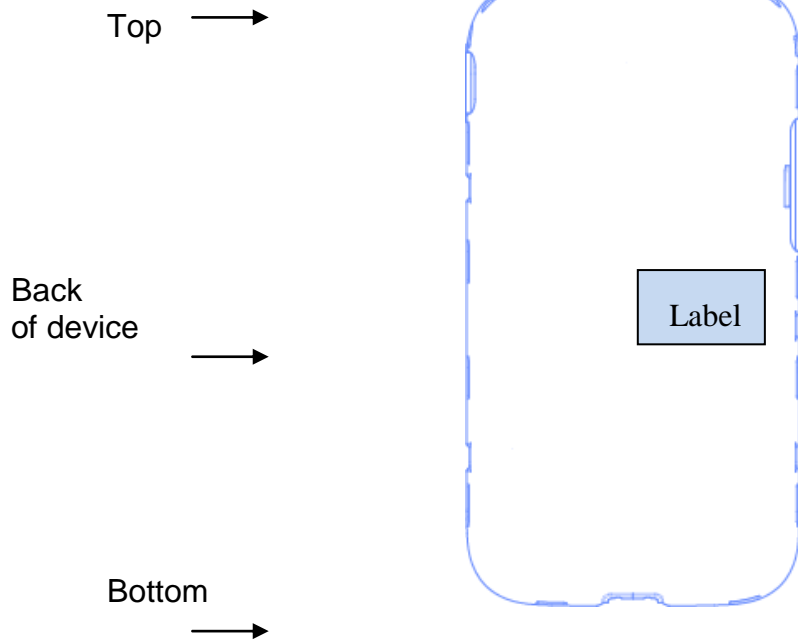

Label and Location

Model: SM-J700H/DS
FCC ID: A3LSMJ700H

Label:

Location:

Phone: Label is placed inside of the battery compartment.