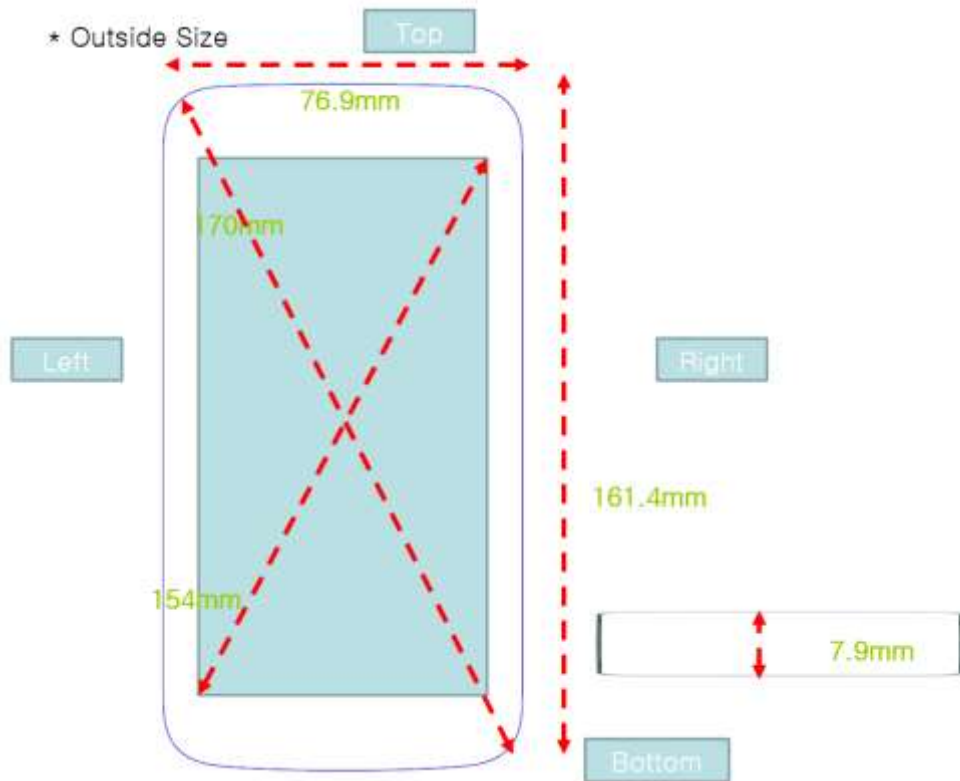

Attachment 8.

- DUT Antenna Information and SAR Test SETUP PHOTOGRAPHS

DUT Antenna Information

SAR Test Setup Photographs

■ Test Setup Photo(Left All)

■ Test Setup Photo(Left Touch/Tilt)

■ **Test Setup Photo (Right All)**

■ Test Setup Photo (Right Touch/Tilt)

■ **Test Setup Photo (Body All)**

■ **Test Setup Photo (Rear)**

[Distance of 1.0 cm from the EUT]

■ **Test Setup Photo (Front)**

[Distance of 1.0 cm from the EUT]

■ **Test Setup Photo (Left)**

[Distance of 1.0 cm from the EUT]

■ **Test Setup Photo (Right)**

[Distance of 1.0 cm from the EUT]

■ **Test Setup Photo (Top)**

[Distance of 1.0 cm from the EUT]

■ **Test Setup Photo (Bottom)**

[Distance of 1.0 cm from the EUT]

■ **Test Setup Photo (Rear)**

[Distance of 1.5 cm from the EUT]

■ **Test Setup Photo (Front)**

[Distance of 1.5 cm from the EUT]