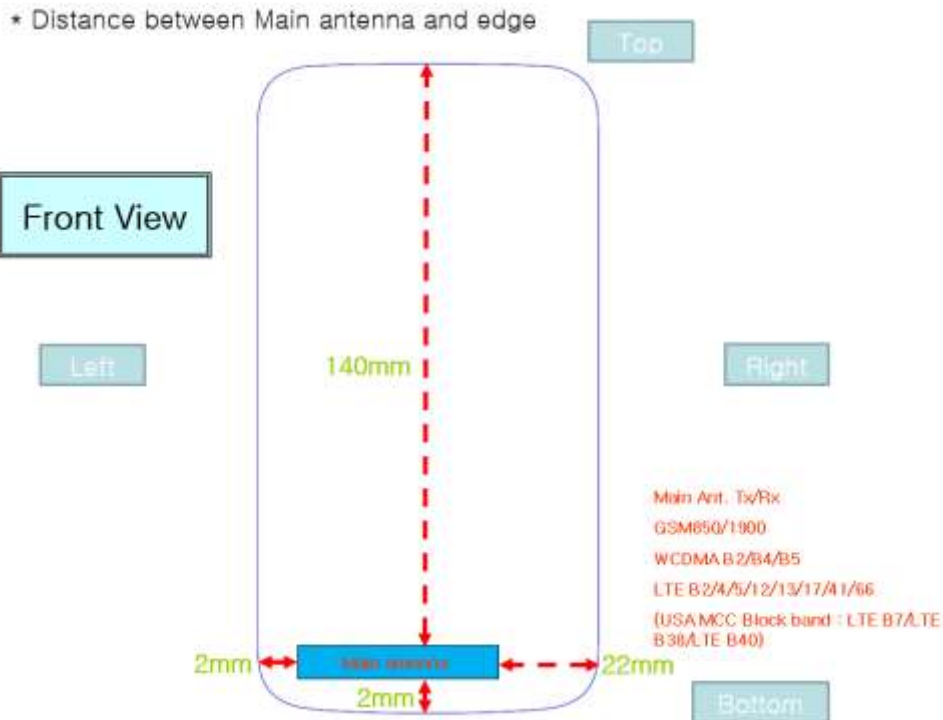

Attachment 8.

- DUT Antenna Information and SAR Test SETUP PHOTOGRAPHS

DUT Antenna Information

SAR Test Setup Photographs

■ Test Setup Photo(Left All)

■ Test Setup Photo(Left Touch/Tilt)

■ **Test Setup Photo (Right All)**

■ Test Setup Photo (Right Touch/Tilt)

■ **Test Setup Photo (Body All)**

■ **Test Setup Photo (Rear)**

[Distance of 1.0 cm from the EUT]

■ **Test Setup Photo (Front)**

[Distance of 1.0 cm from the EUT]

■ **Test Setup Photo (Left)**

[Distance of 1.0 cm from the EUT]

■ **Test Setup Photo (Right)**

[Distance of 1.0 cm from the EUT]

■ **Test Setup Photo (Top)**

[Distance of 1.0 cm from the EUT]

■ **Test Setup Photo (Bottom)**

[Distance of 1.0 cm from the EUT]

■ **Test Setup Photo (Rear)**

[Distance of 1.5 cm from the EUT]

■ **Test Setup Photo (Front)**

[Distance of 1.5 cm from the EUT]