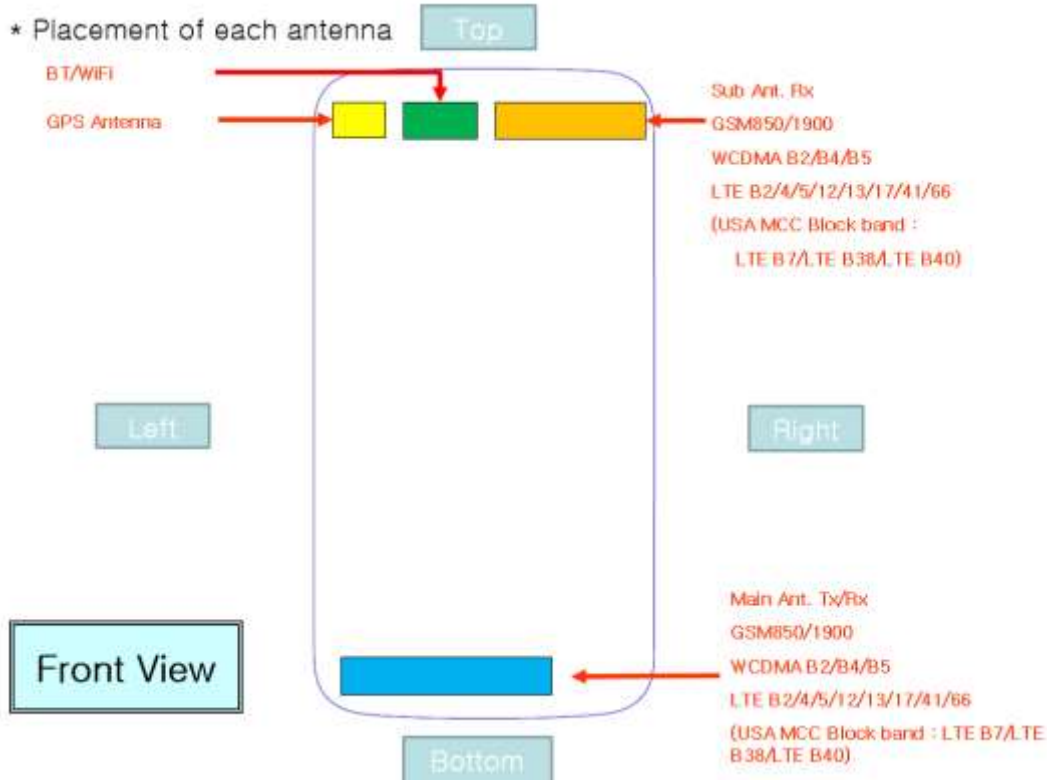

Attachment 8.

- DUT Antenna Information and SAR Test SETUP PHOTOGRAPHS

DUT Antenna Information

SAR Test Setup Photographs

■ Test Setup Photo(Left All)

■ Test Setup Photo(Left Touch/Tilt)

■ **Test Setup Photo (Right All)**

■ Test Setup Photo (Right Touch/Tilt)

■ **Test Setup Photo (Body All)**

■ **Test Setup Photo (Rear)**

[Distance of 1.0 cm from the EUT]

■ **Test Setup Photo (Front)**

[Distance of 1.0 cm from the EUT]

■ **Test Setup Photo (Left)**

[Distance of 1.0 cm from the EUT]

■ **Test Setup Photo (Right)**

[Distance of 1.0 cm from the EUT]

■ **Test Setup Photo (Top)**

[Distance of 1.0 cm from the EUT]

■ **Test Setup Photo (Bottom)**

[Distance of 1.0 cm from the EUT]

■ **Test Setup Photo (Rear)**

[Distance of 1.5 cm from the EUT]

■ **Test Setup Photo (Front)**

[Distance of 1.5 cm from the EUT]