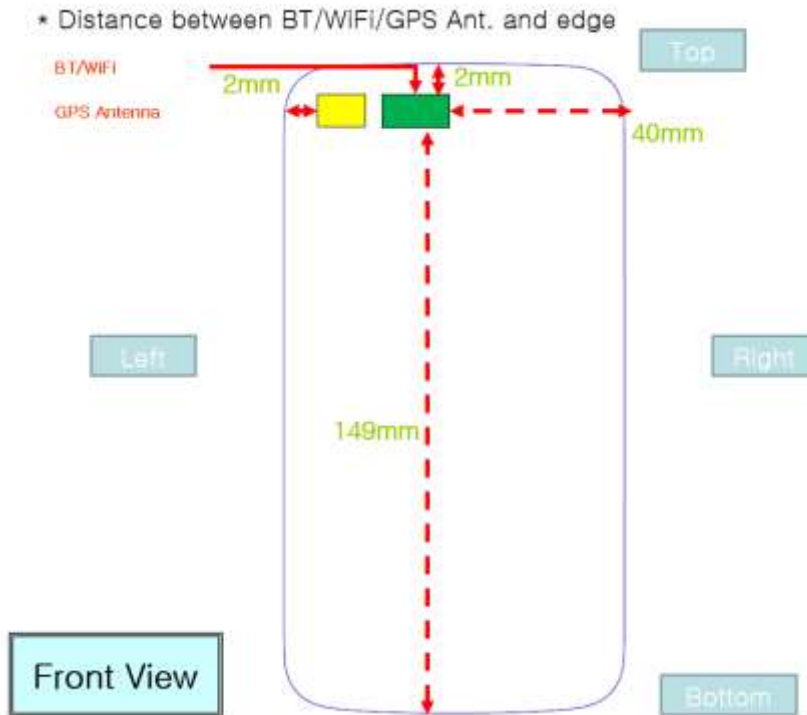

Attachment 8.

- DUT Antenna Information and SAR Test SETUP PHOTOGRAPHS

DUT Antenna Information

SAR Test Setup Photographs

■ Test Setup Photo(Left All)

■ Test Setup Photo(Left Touch/Tilt)

■ **Test Setup Photo (Right All)**

■ Test Setup Photo (Right Touch/Tilt)

■ **Test Setup Photo (Body All)**

■ **Test Setup Photo (Rear)**

[Distance of 1.0 cm from the EUT]

■ **Test Setup Photo (Front)**

[Distance of 1.0 cm from the EUT]

■ **Test Setup Photo (Left)**

[Distance of 1.0 cm from the EUT]

■ **Test Setup Photo (Right)**

[Distance of 1.0 cm from the EUT]

■ **Test Setup Photo (Top)**

[Distance of 1.0 cm from the EUT]

■ **Test Setup Photo (Bottom)**

[Distance of 1.0 cm from the EUT]

■ **Test Setup Photo (Rear)**

[Distance of 1.5 cm from the EUT]

■ **Test Setup Photo (Front)**

[Distance of 1.5 cm from the EUT]