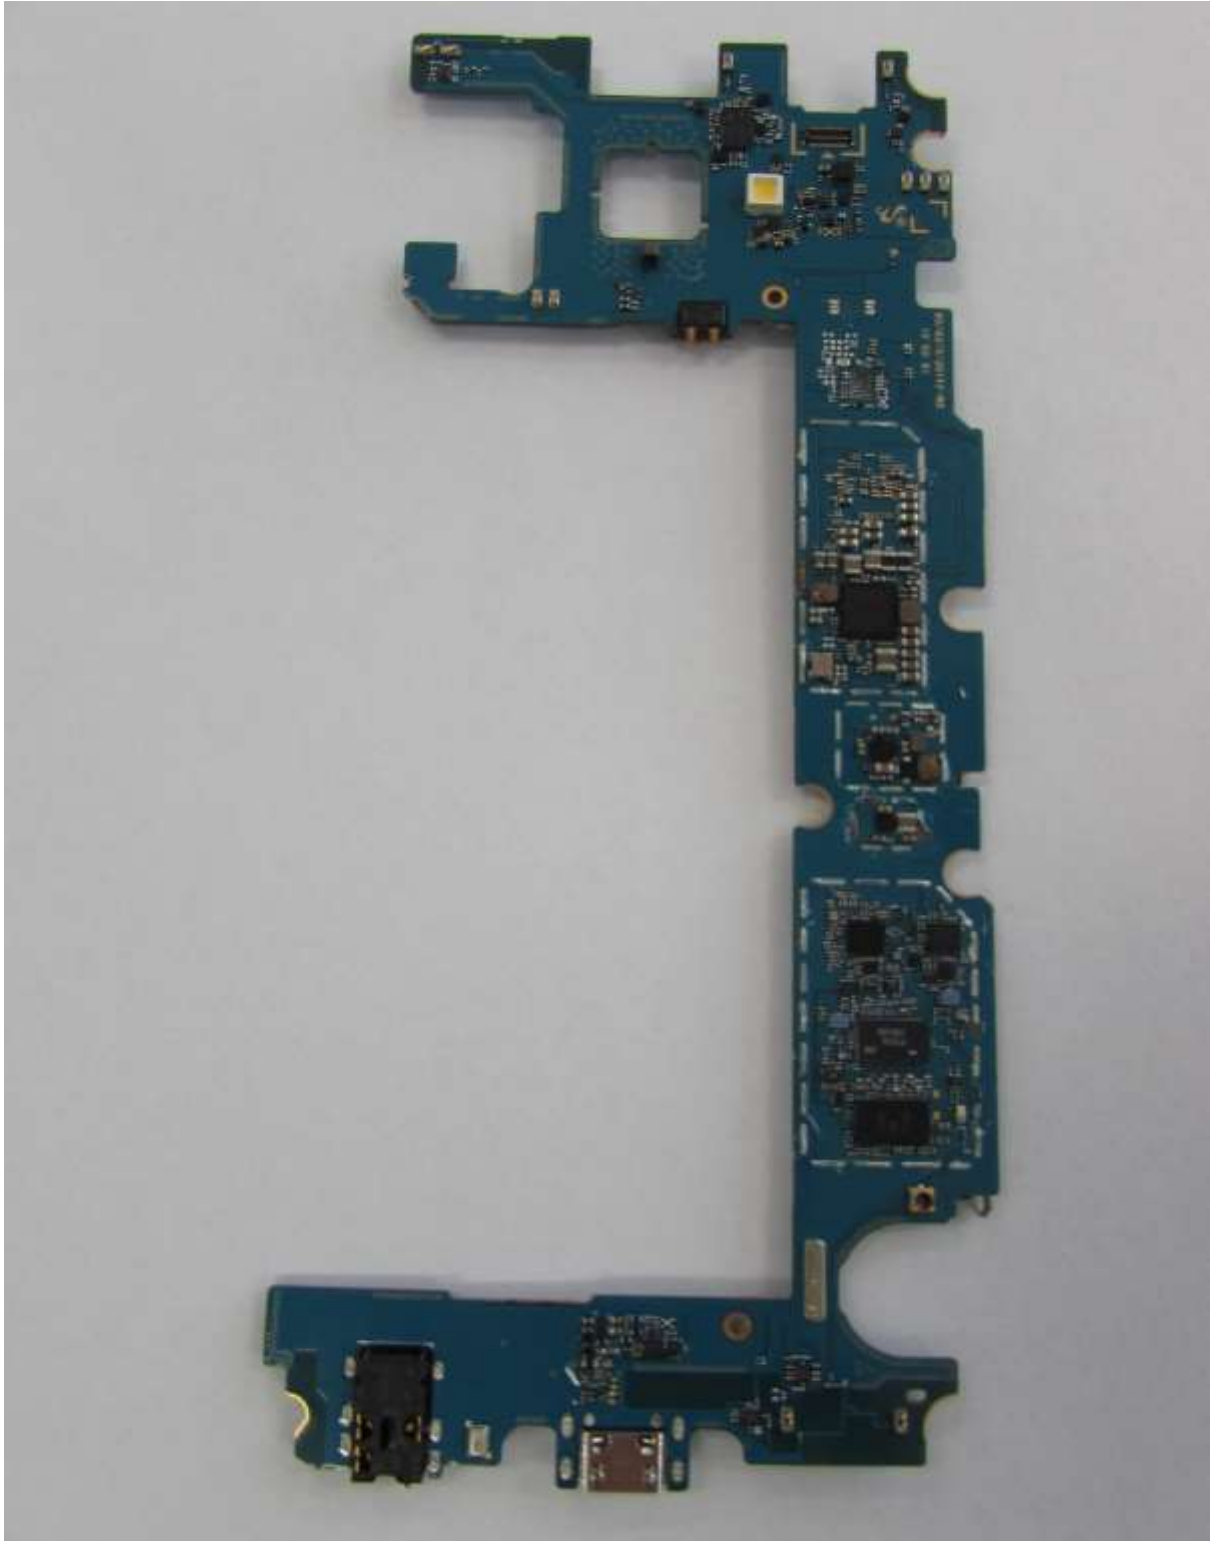

- INTERNAL PHOTOGRAPHS

■ MAIN / Bluetooth & WLAN ANTENNA INTERNAL PHOTO

BT/WIFI/GPS ANT. Tx/Rx

Sub ANT. Rx
GSM/850/1900
WCDMA B2/5
LTE B5/B41

Main ANT. Tx/Rx
GSM/850/1900
WCDMA B2/5
LTE B5/B41

■ INTERNAL PHOTO

■ INTERNAL PHOTO

■ INTERNAL PHOTO

■ INTERNAL PHOTO

■ INTERNAL PHOTO

■ INTERNAL PHOTO

■ INTERNAL PHOTO

■ INTERNAL PHOTO