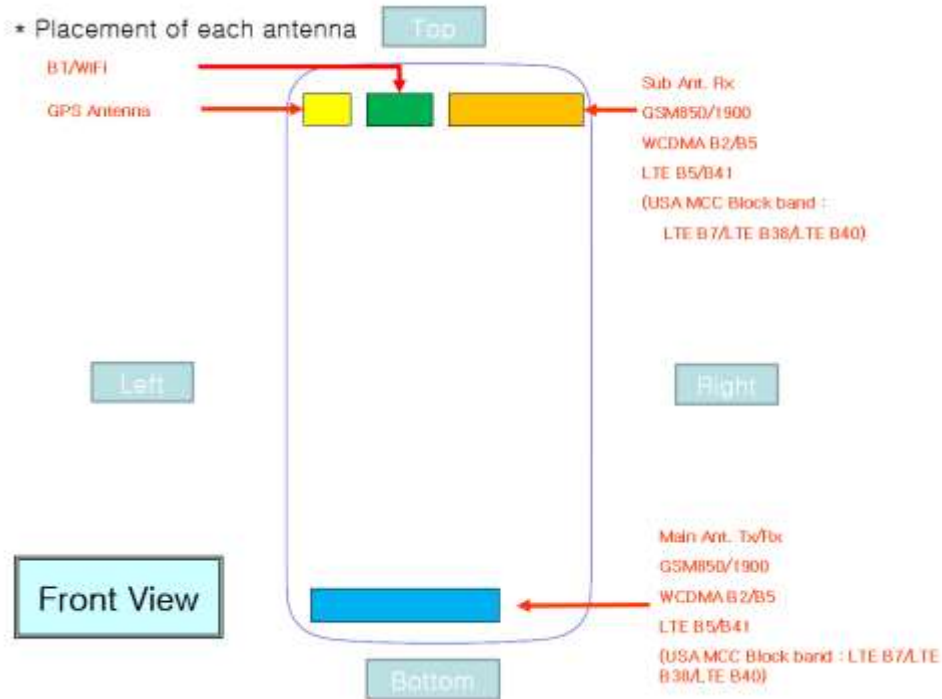

Attachment 8.

- DUT Antenna Information and SAR Test SETUP PHOTOGRAPHS

DUT Antenna Information

SAR Test Setup Photographs

■ Test Setup Photo(Left All

■ Test Setup Photo(Left Touch/Tilt)

■ **Test Setup Photo (Right All)**

■ **Test Setup Photo (Right Touch/Tilt)**

■ **Test Setup Photo (Body All)**

■ **Test Setup Photo (Rear)**

[Distance of 1.0 cm from the EUT]

■ **Test Setup Photo (Front)**

[Distance of 1.0 cm from the EUT]

■ **Test Setup Photo (Left)**

[Distance of 1.0 cm from the EUT]

■ **Test Setup Photo (Right)**

[Distance of 1.0 cm from the EUT]

■ **Test Setup Photo (Top)**

[Distance of 1.0 cm from the EUT]

■ **Test Setup Photo (Bottom)**

[Distance of 1.0 cm from the EUT]

■ **Test Setup Photo (Rear)**

[Distance of 1.5 cm from the EUT]

■ **Test Setup Photo (Front)**

[Distance of 1.5 cm from the EUT]