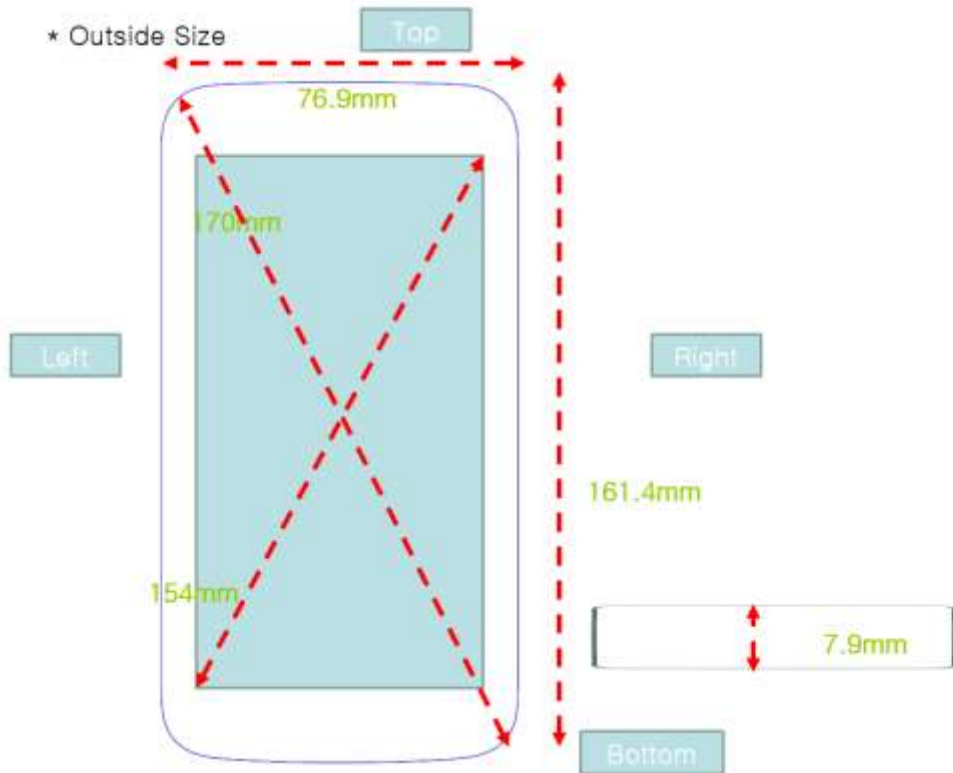

Attachment 8.

- DUT Antenna Information and SAR Test SETUP PHOTOGRAPHS

DUT Antenna Information

SAR Test Setup Photographs

■ Test Setup Photo(Left All

■ Test Setup Photo(Left Touch/Tilt)

■ **Test Setup Photo (Right All)**

■ **Test Setup Photo (Right Touch/Tilt)**

■ **Test Setup Photo (Body All)**

■ **Test Setup Photo (Rear)**

[Distance of 1.0 cm from the EUT]

■ **Test Setup Photo (Front)**

[Distance of 1.0 cm from the EUT]

■ **Test Setup Photo (Left)**

[Distance of 1.0 cm from the EUT]

■ **Test Setup Photo (Right)**

[Distance of 1.0 cm from the EUT]

■ **Test Setup Photo (Top)**

[Distance of 1.0 cm from the EUT]

■ **Test Setup Photo (Bottom)**

[Distance of 1.0 cm from the EUT]

■ **Test Setup Photo (Rear)**

[Distance of 1.5 cm from the EUT]

■ **Test Setup Photo (Front)**

[Distance of 1.5 cm from the EUT]