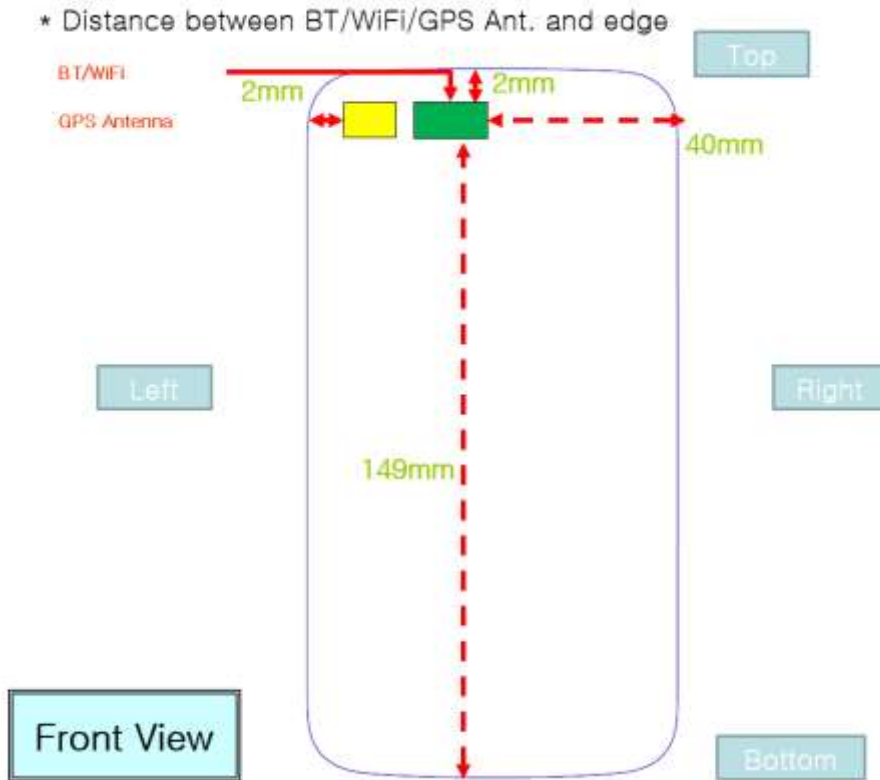

Attachment 8.

- DUT Antenna Information and SAR Test SETUP PHOTOGRAPHS

DUT Antenna Information

SAR Test Setup Photographs

■ Test Setup Photo(Left All

■ Test Setup Photo(Left Touch/Tilt)

■ **Test Setup Photo (Right All)**

■ **Test Setup Photo (Right Touch/Tilt)**

■ **Test Setup Photo (Body All)**

■ **Test Setup Photo (Rear)**

[Distance of 1.0 cm from the EUT]

■ **Test Setup Photo (Front)**

[Distance of 1.0 cm from the EUT]

■ **Test Setup Photo (Left)**

[Distance of 1.0 cm from the EUT]

■ **Test Setup Photo (Right)**

[Distance of 1.0 cm from the EUT]

■ **Test Setup Photo (Top)**

[Distance of 1.0 cm from the EUT]

■ **Test Setup Photo (Bottom)**

[Distance of 1.0 cm from the EUT]

■ **Test Setup Photo (Rear)**

[Distance of 1.5 cm from the EUT]

■ **Test Setup Photo (Front)**

[Distance of 1.5 cm from the EUT]