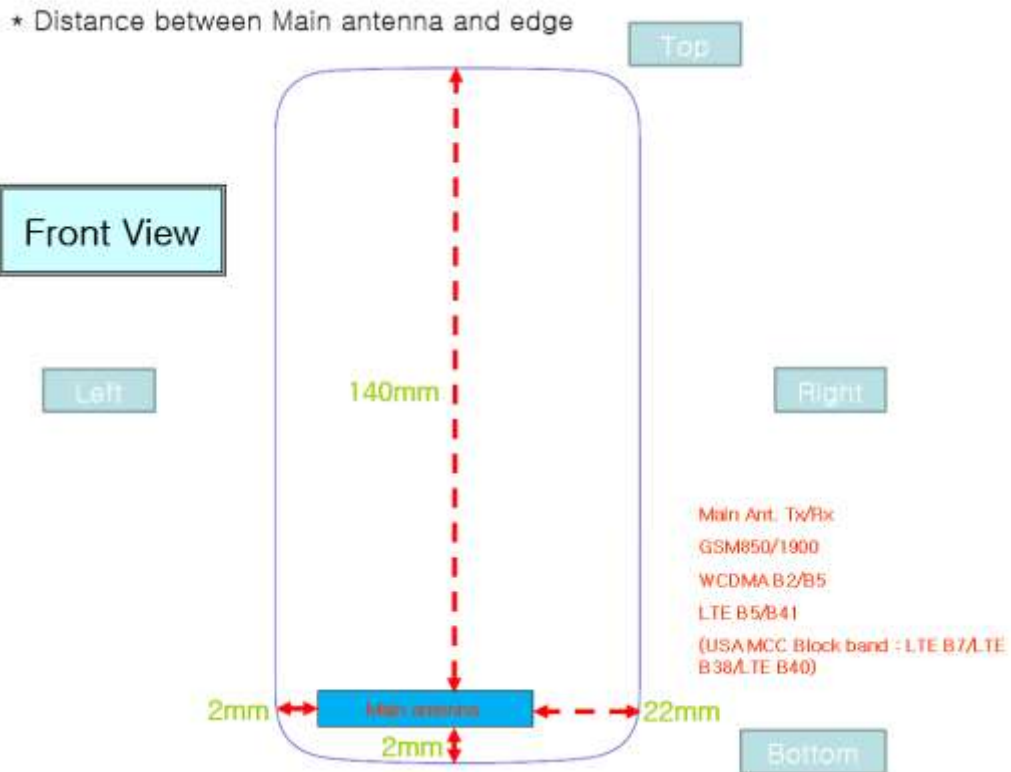

Attachment 8.

- DUT Antenna Information and SAR Test SETUP PHOTOGRAPHS

DUT Antenna Information

SAR Test Setup Photographs

■ Test Setup Photo(Left All

■ Test Setup Photo(Left Touch/Tilt)

■ **Test Setup Photo (Right All)**

■ **Test Setup Photo (Right Touch/Tilt)**

■ **Test Setup Photo (Body All)**

■ **Test Setup Photo (Rear)**

[Distance of 1.0 cm from the EUT]

■ **Test Setup Photo (Front)**

[Distance of 1.0 cm from the EUT]

■ **Test Setup Photo (Left)**

[Distance of 1.0 cm from the EUT]

■ **Test Setup Photo (Right)**

[Distance of 1.0 cm from the EUT]

■ **Test Setup Photo (Top)**

[Distance of 1.0 cm from the EUT]

■ **Test Setup Photo (Bottom)**

[Distance of 1.0 cm from the EUT]

■ **Test Setup Photo (Rear)**

[Distance of 1.5 cm from the EUT]

■ **Test Setup Photo (Front)**

[Distance of 1.5 cm from the EUT]