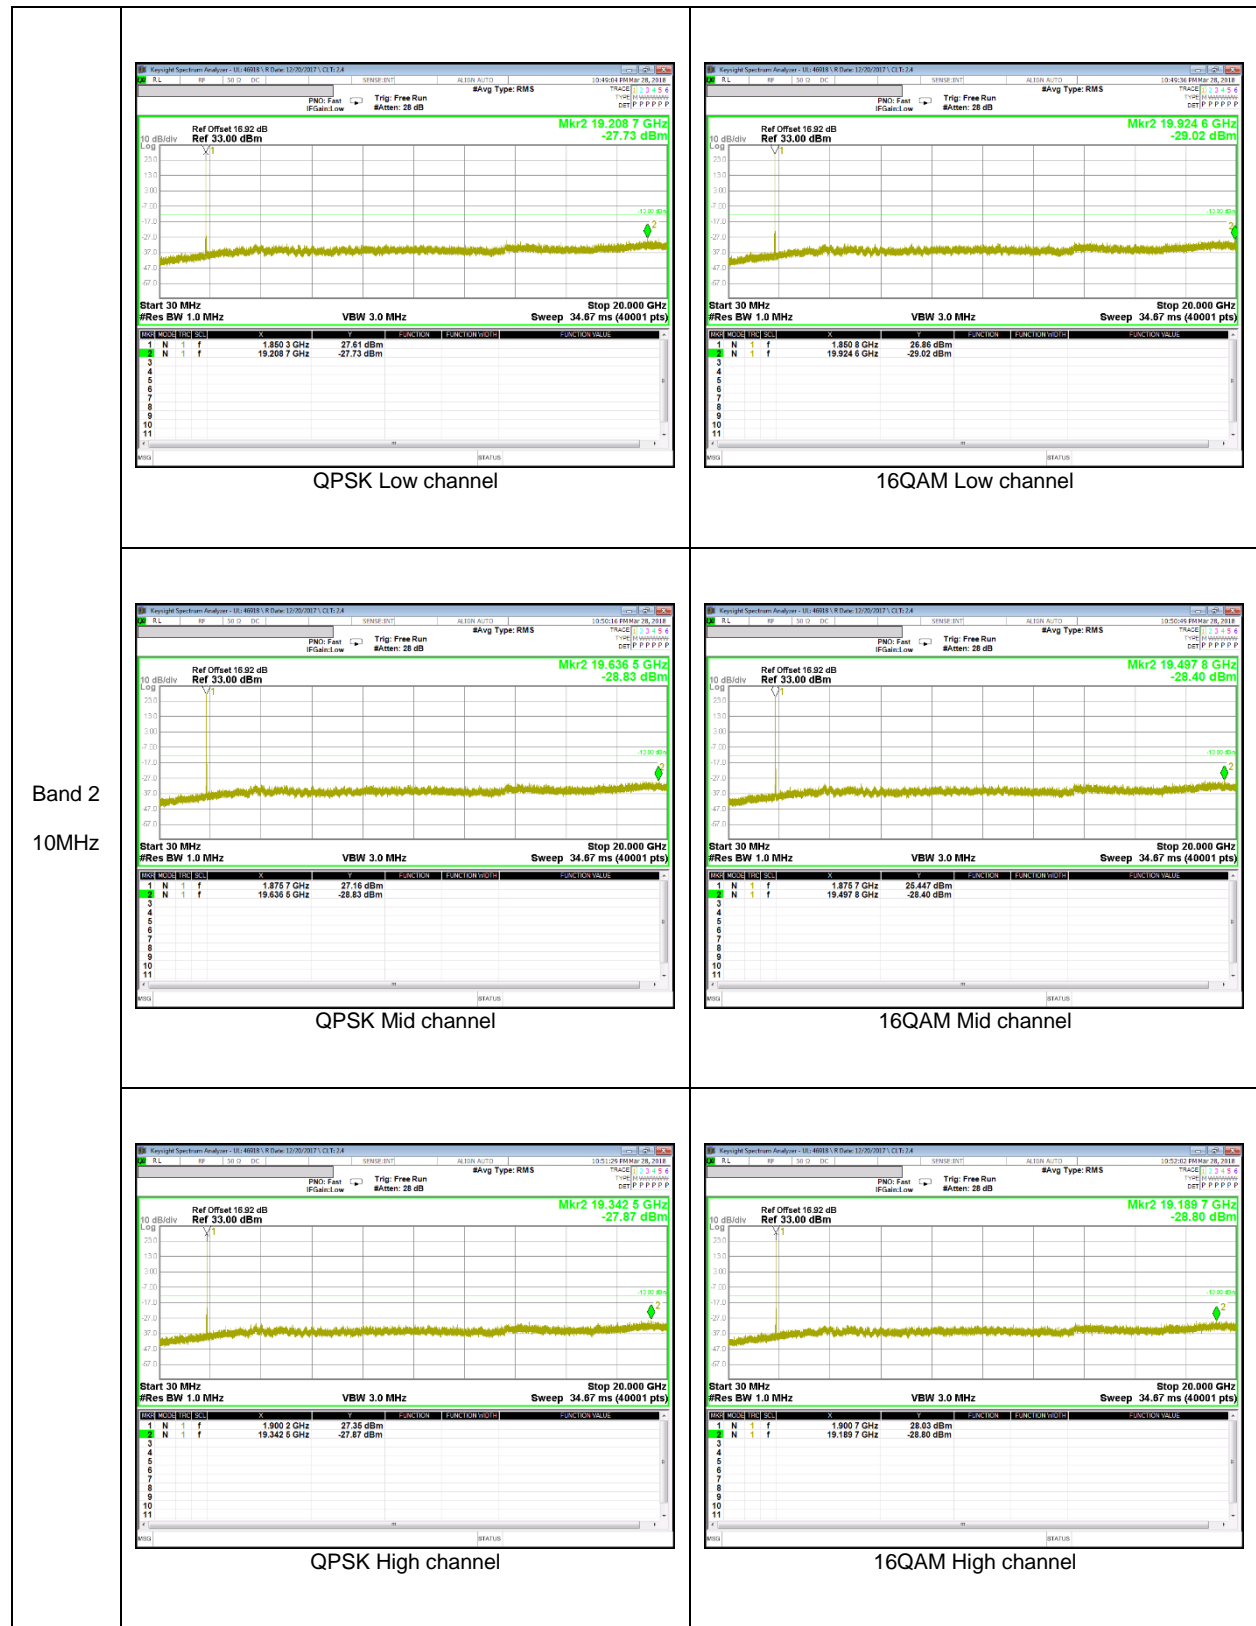

LTE Band 66

Band 66
20MHz

LTE Band 2

LTE Band 12