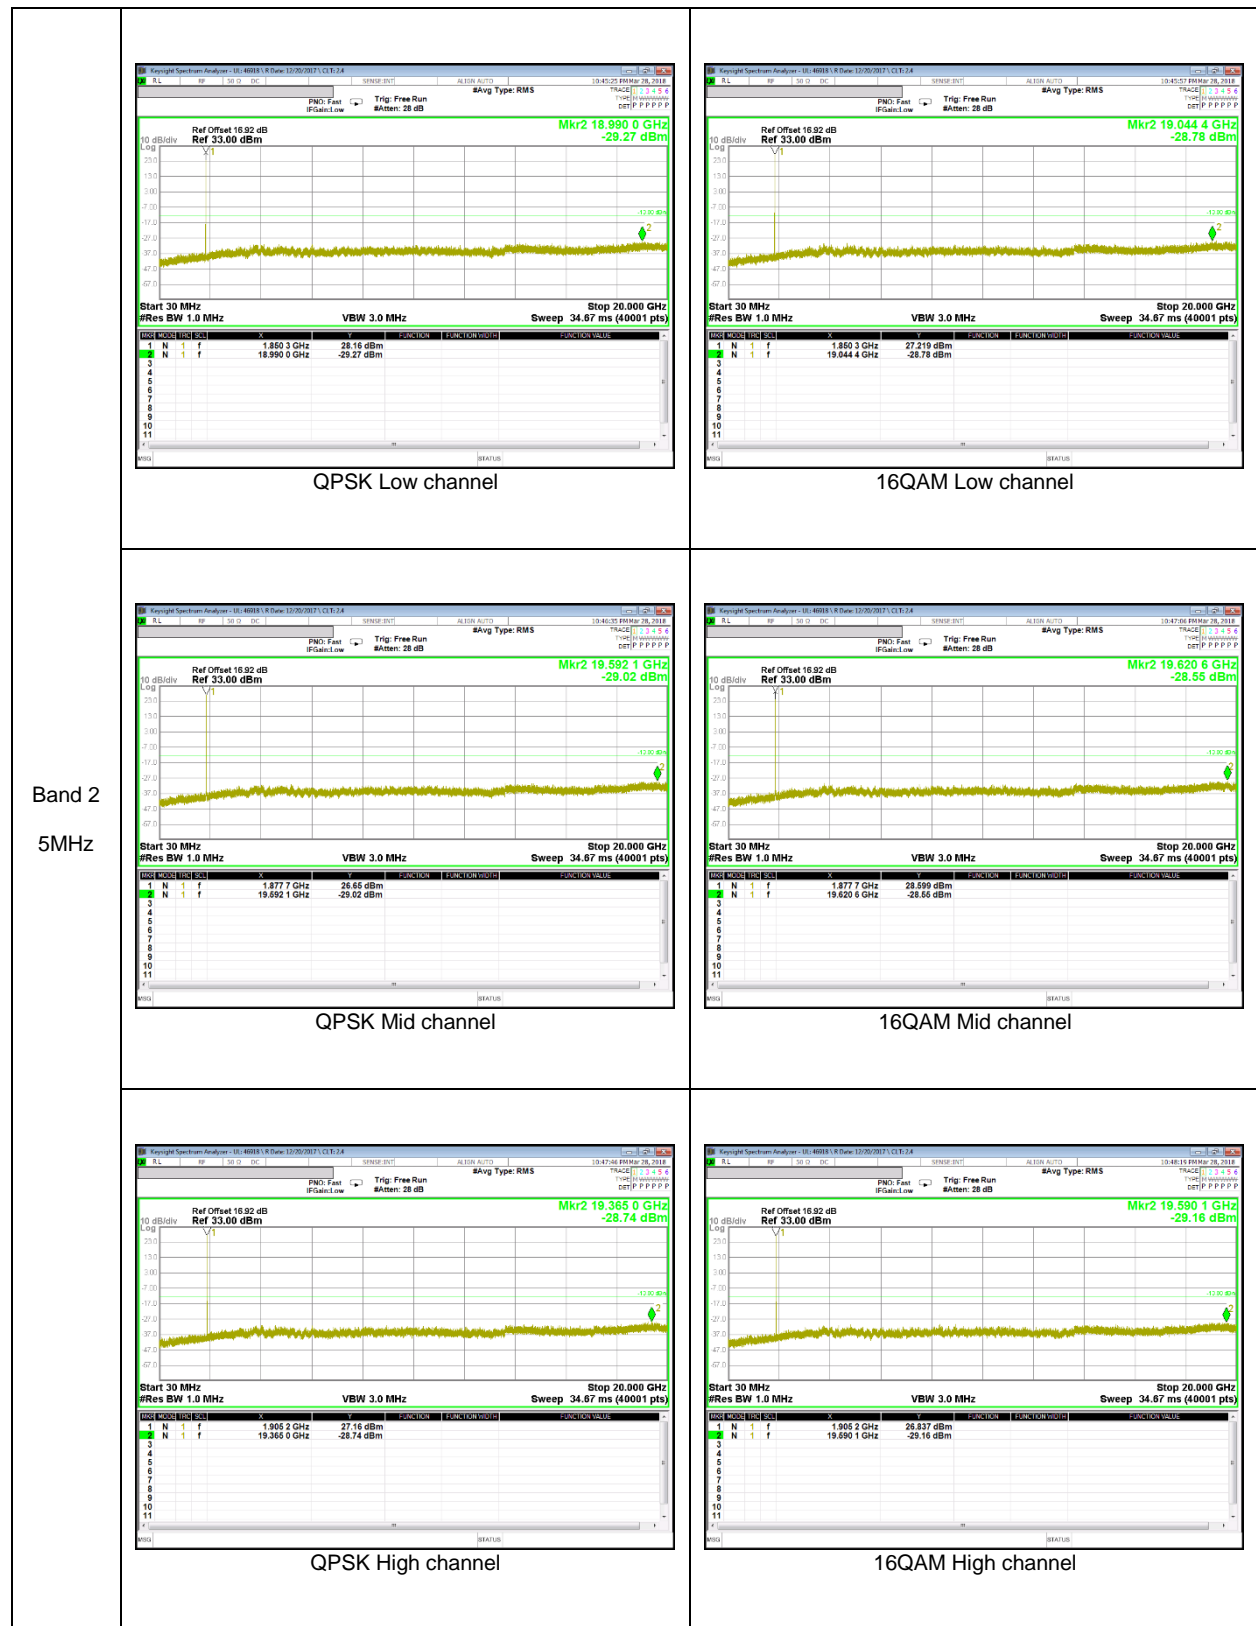

LTE Band 66

Band 66
20MHz

LTE Band 2

LTE Band 12