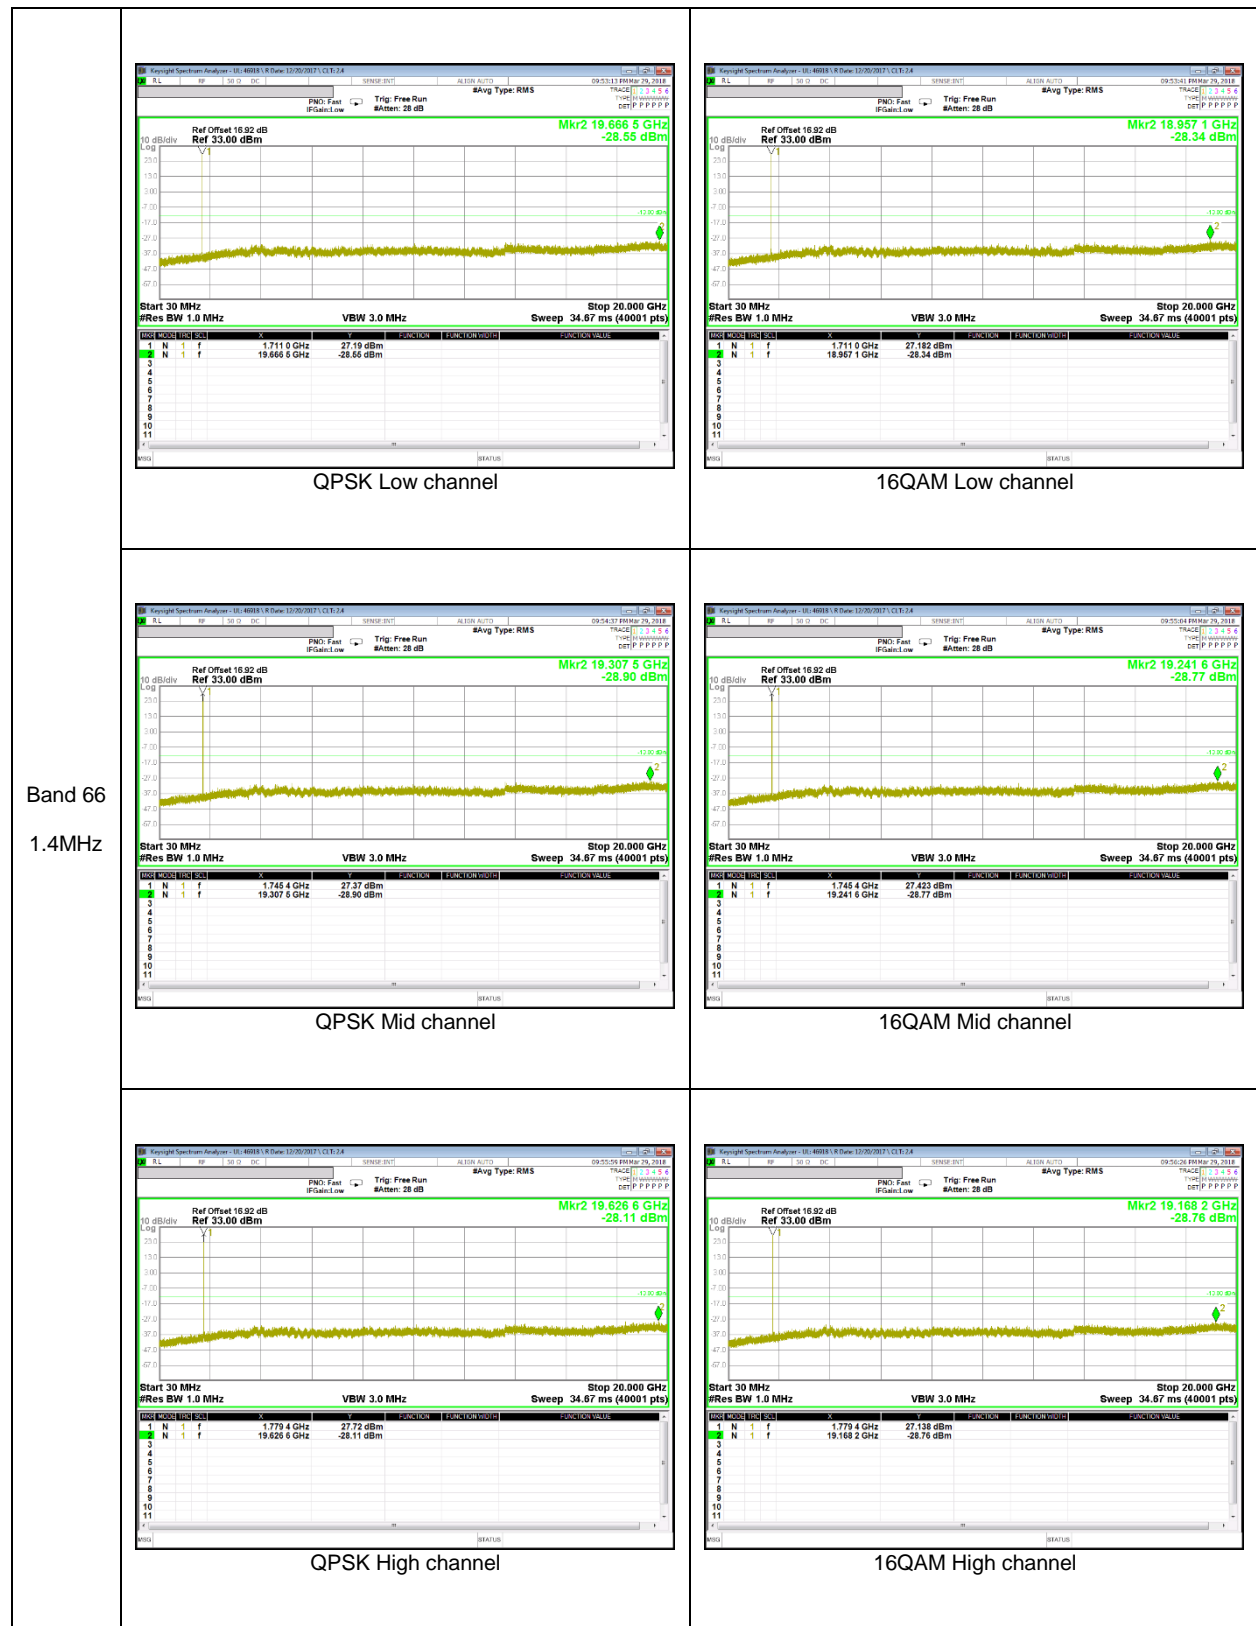

LTE Band 66

Band 66
20MHz

LTE Band 2

LTE Band 12