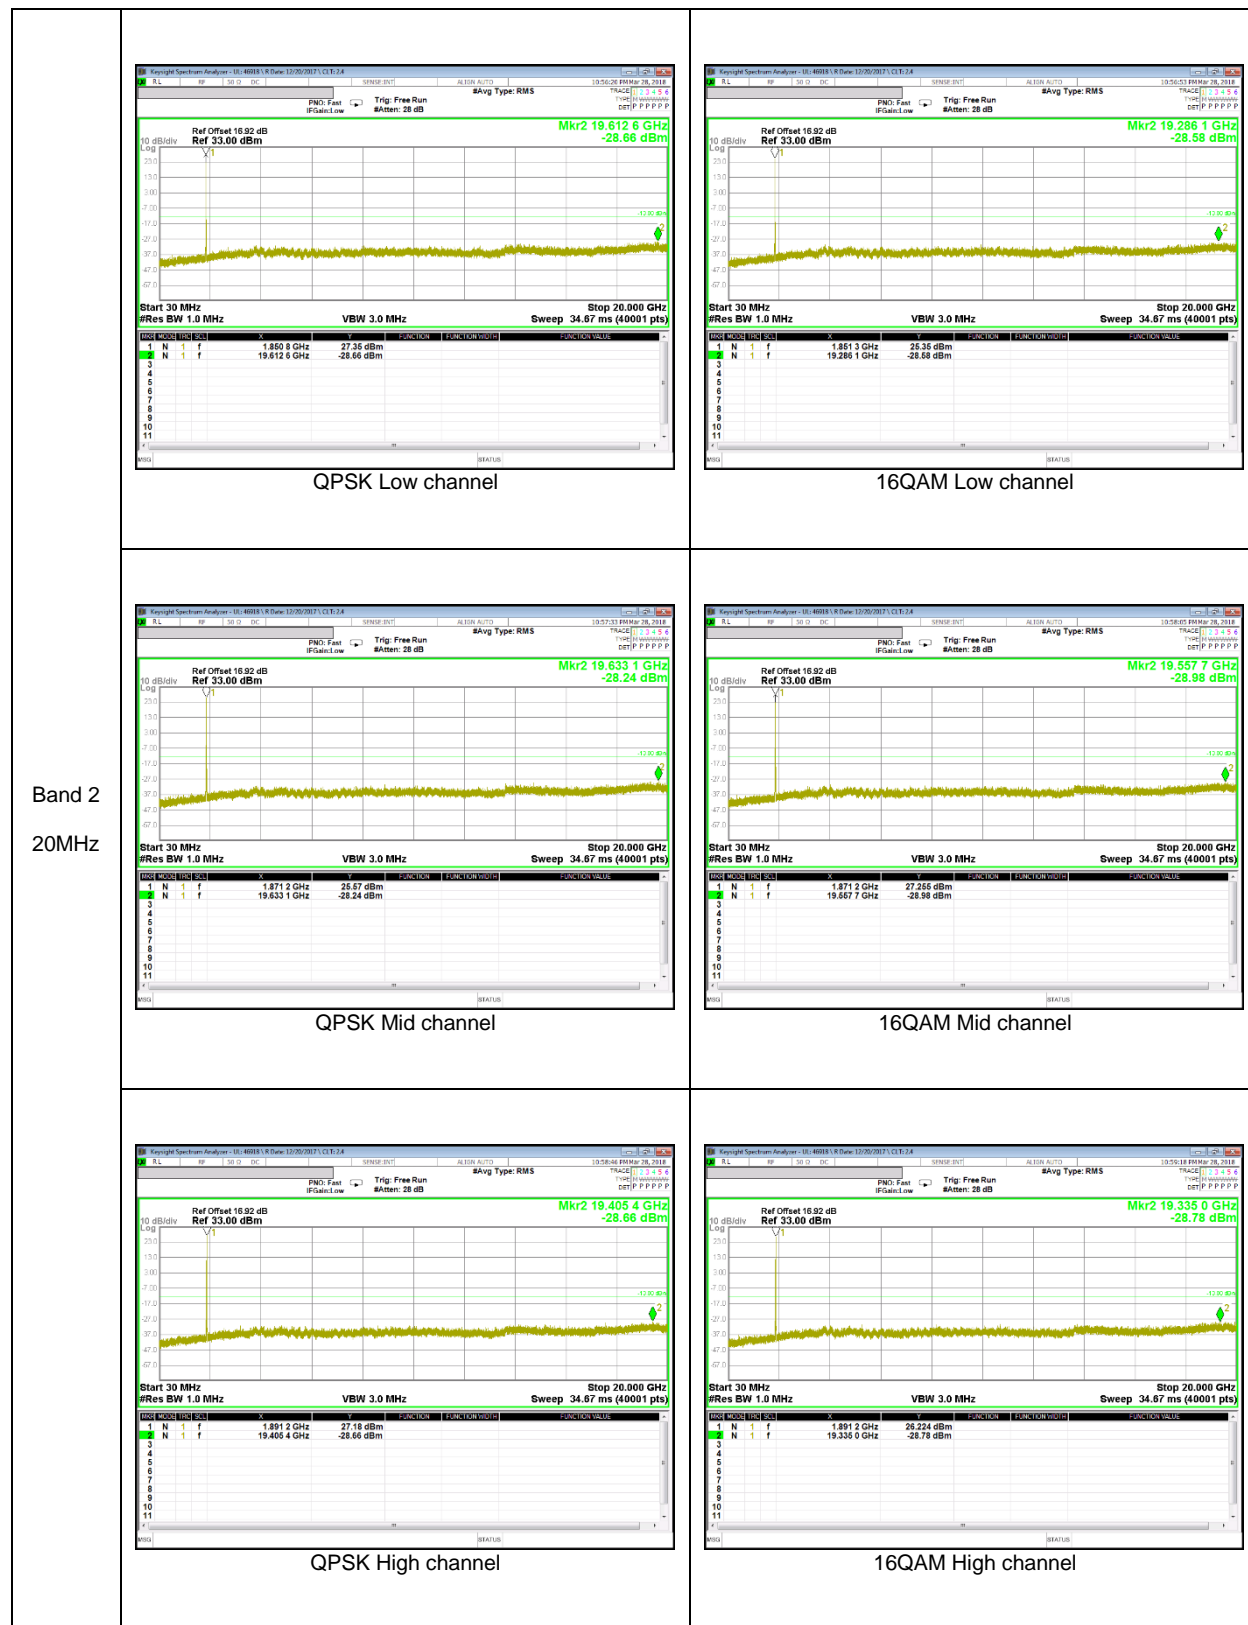

LTE Band 66

Band 66
20MHz

LTE Band 2

LTE Band 12