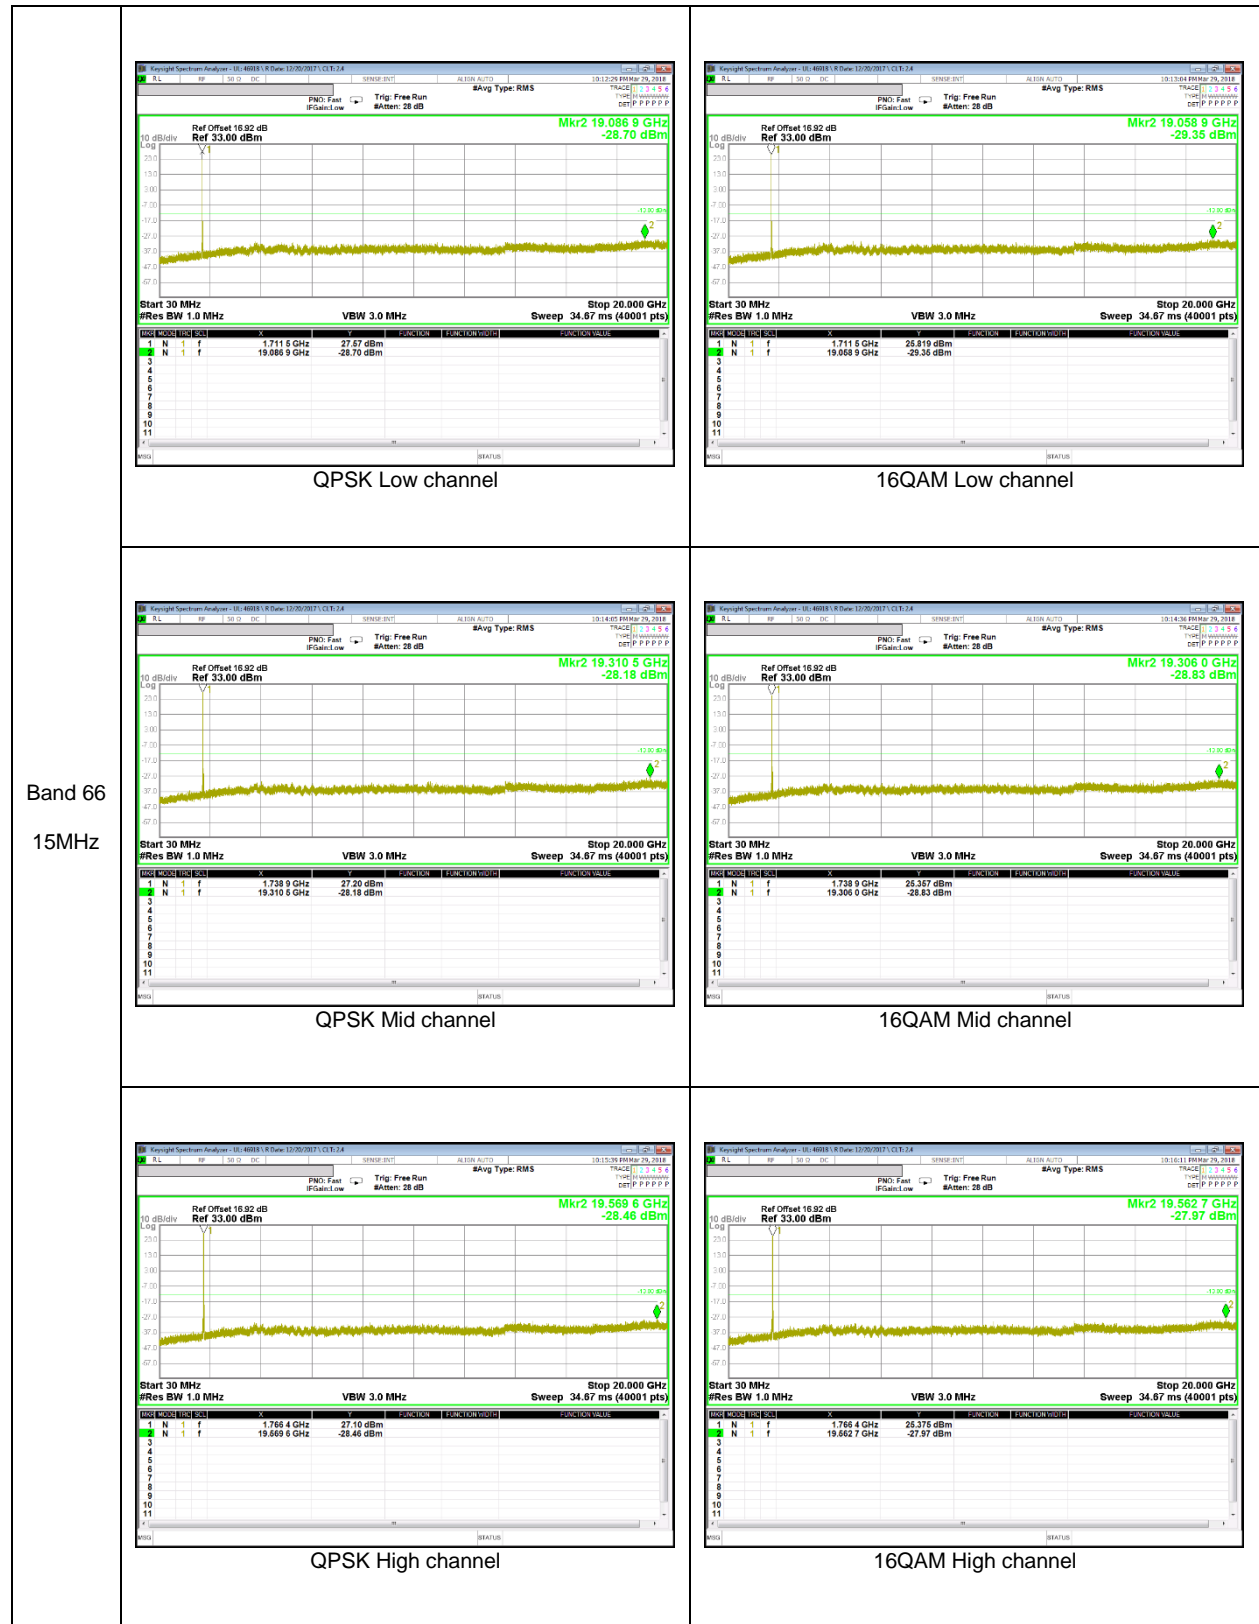

LTE Band 66

Band 66
20MHz

LTE Band 2

LTE Band 12