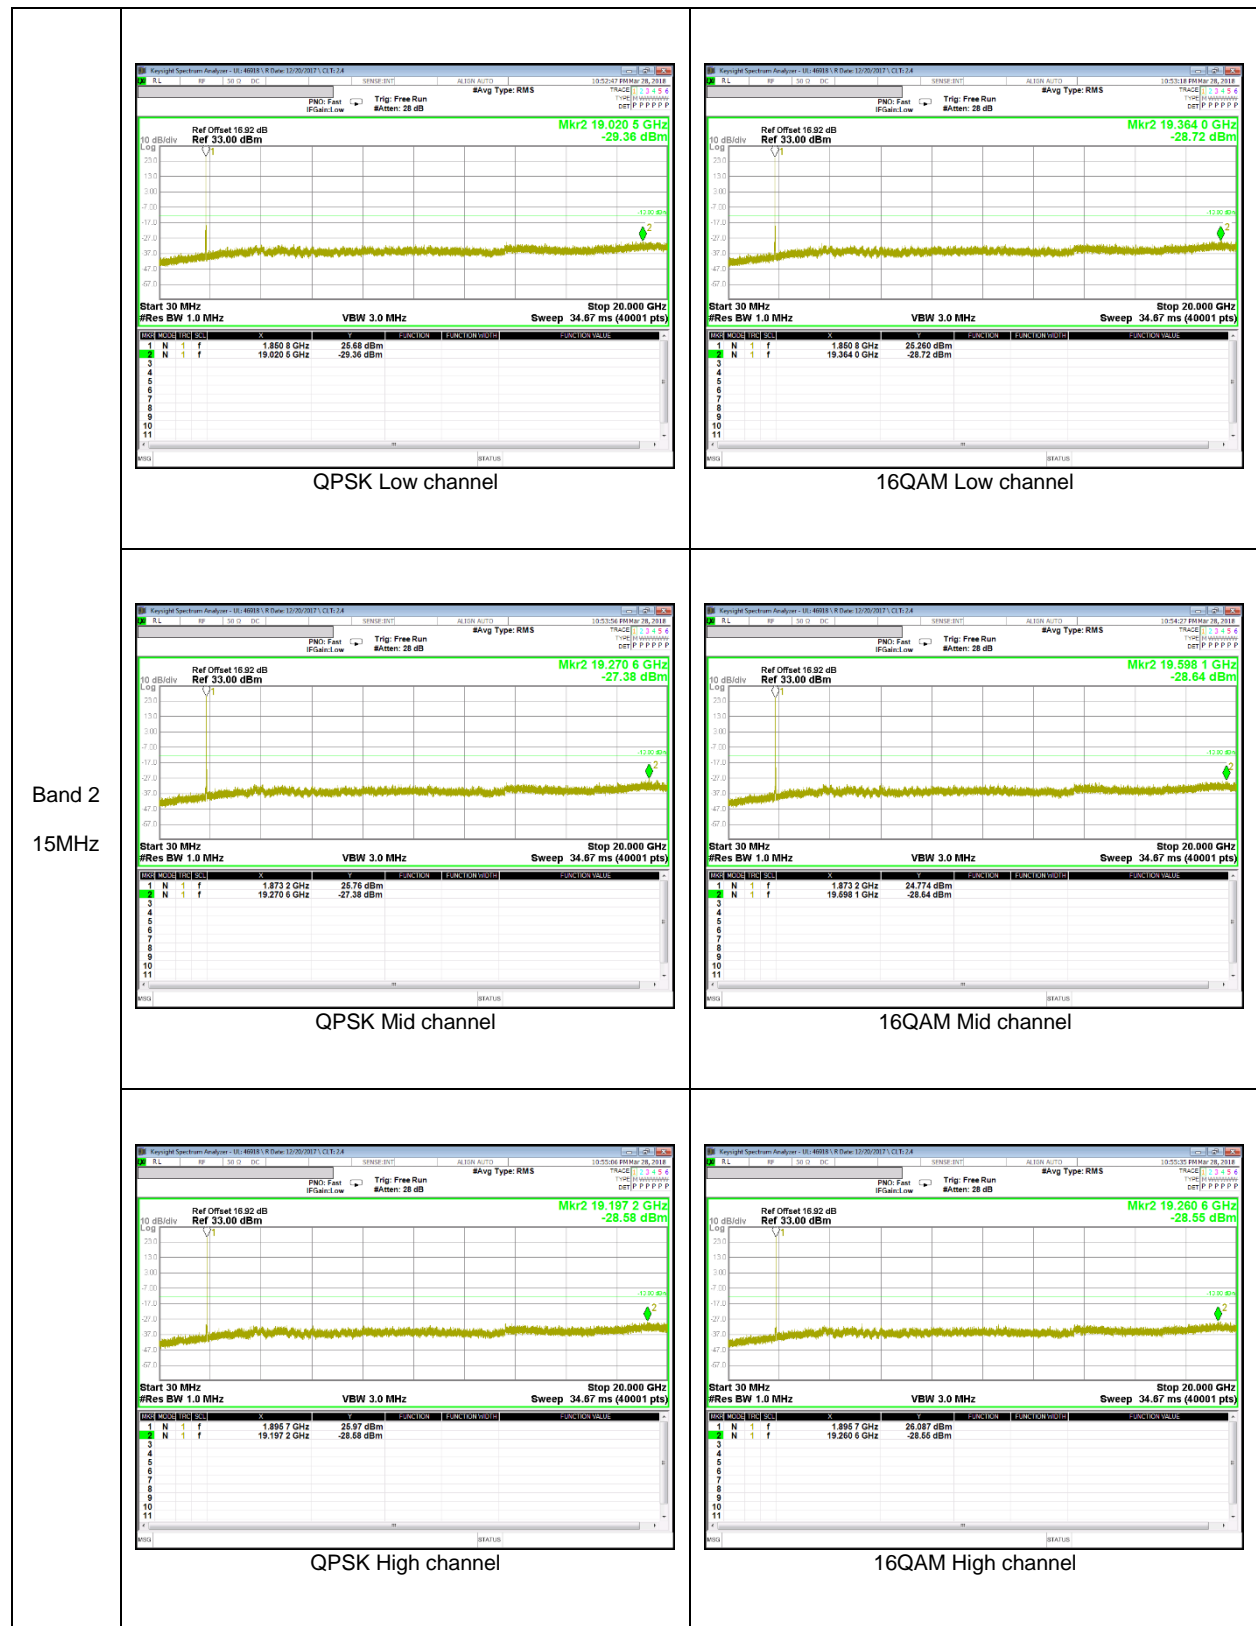

LTE Band 66

Band 66
20MHz

LTE Band 2

LTE Band 12