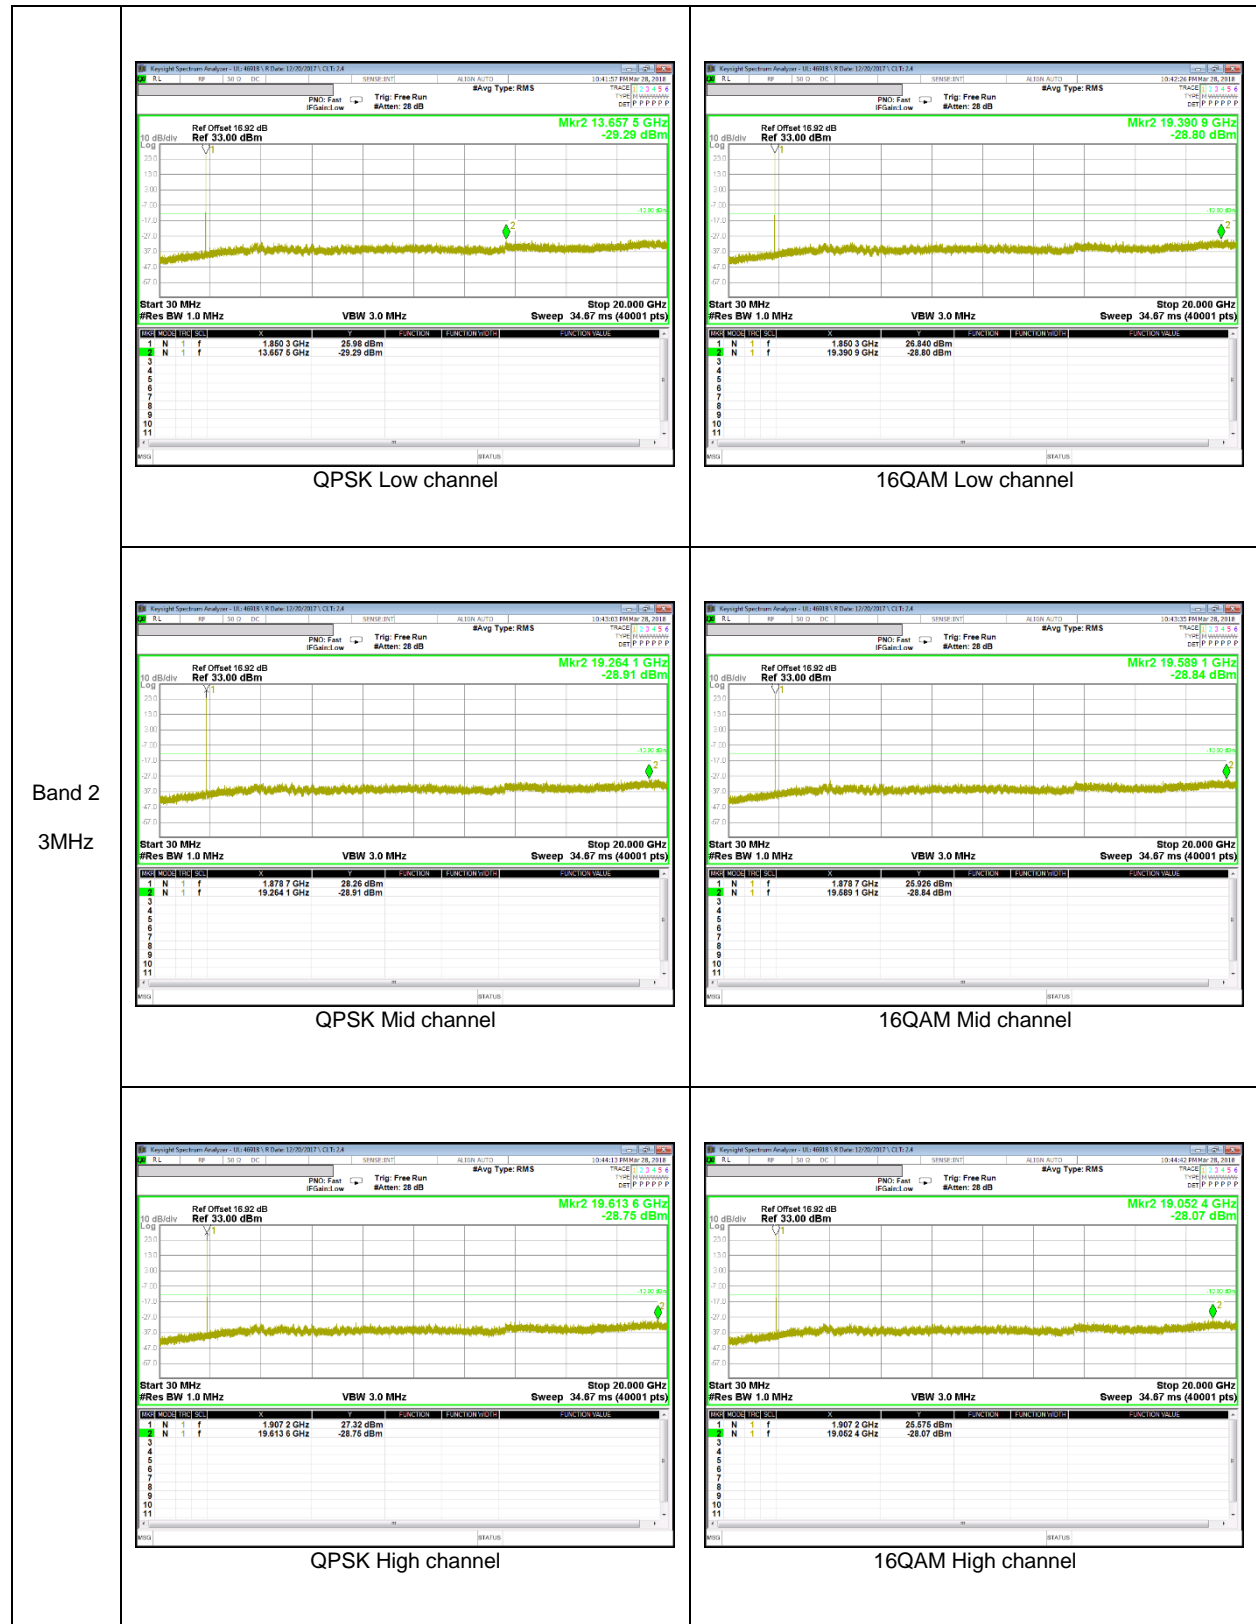

LTE Band 66

Band 66
20MHz

LTE Band 2

LTE Band 12