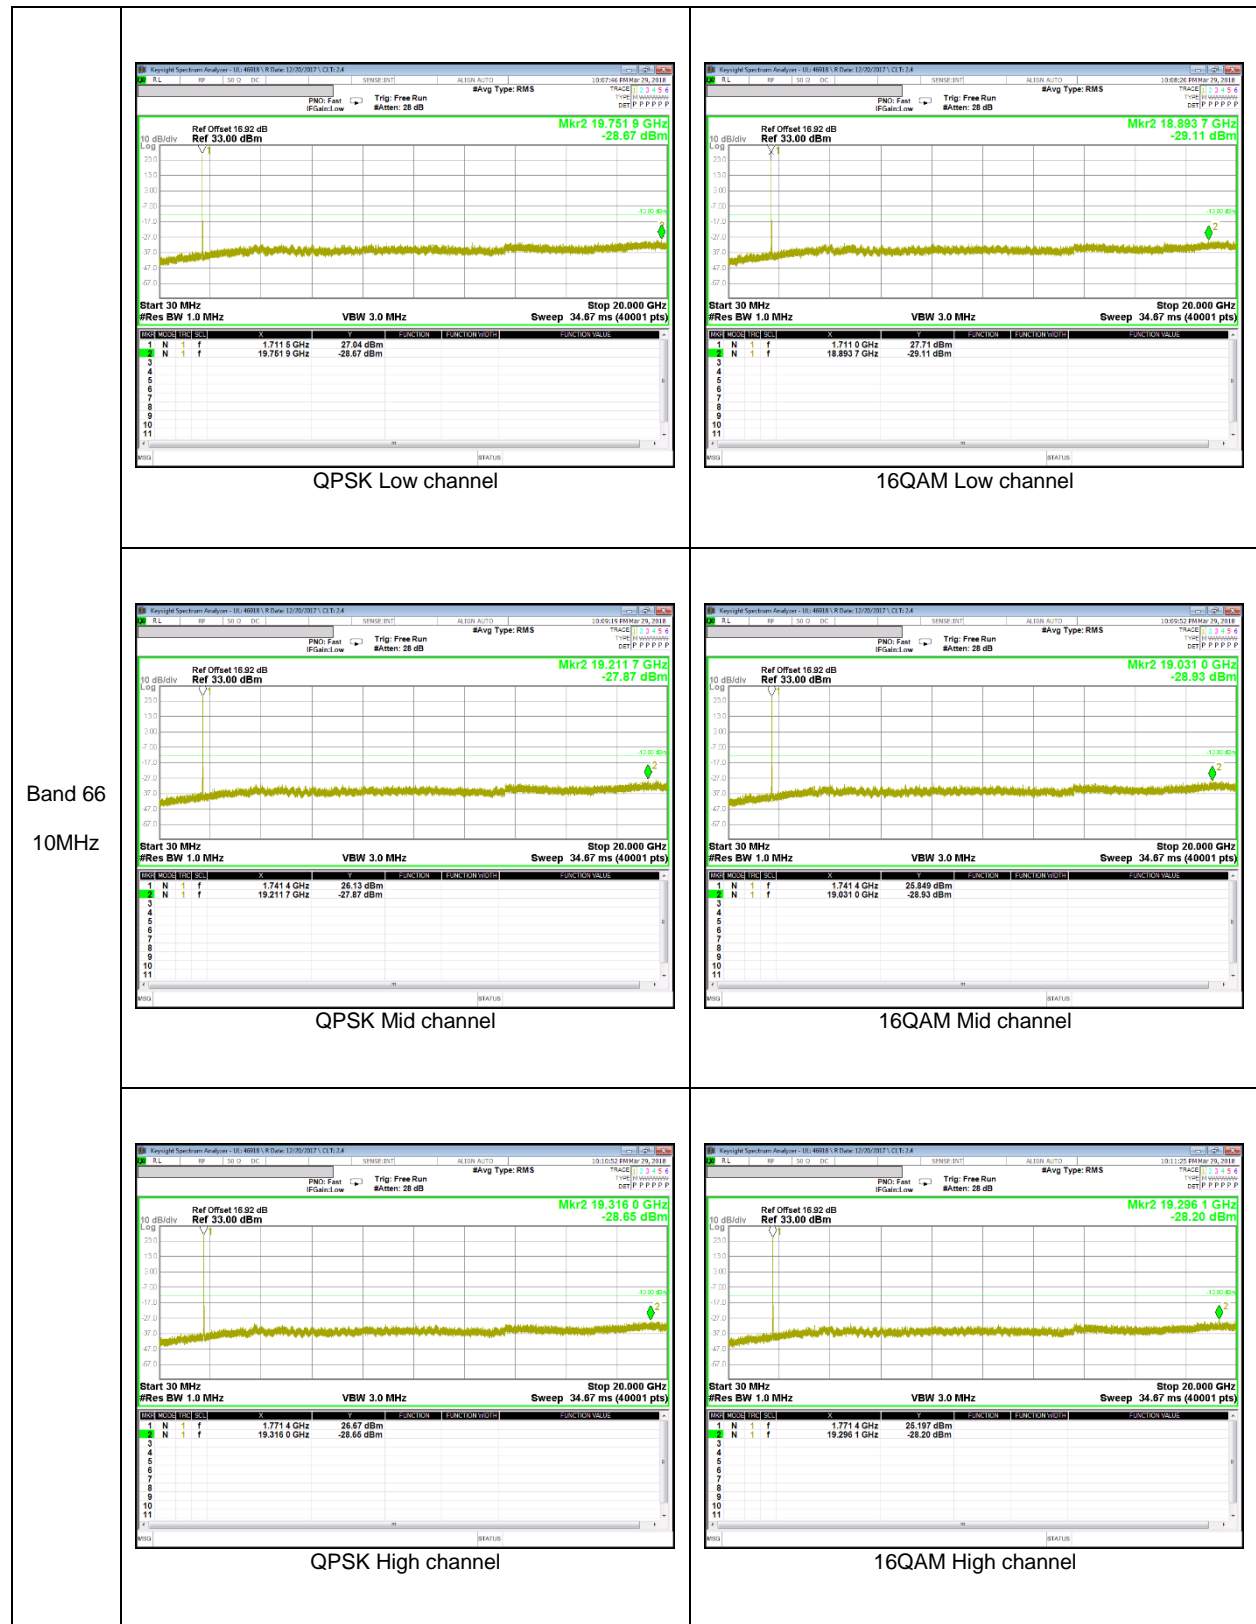

LTE Band 66

Band 66
20MHz

LTE Band 2

LTE Band 12