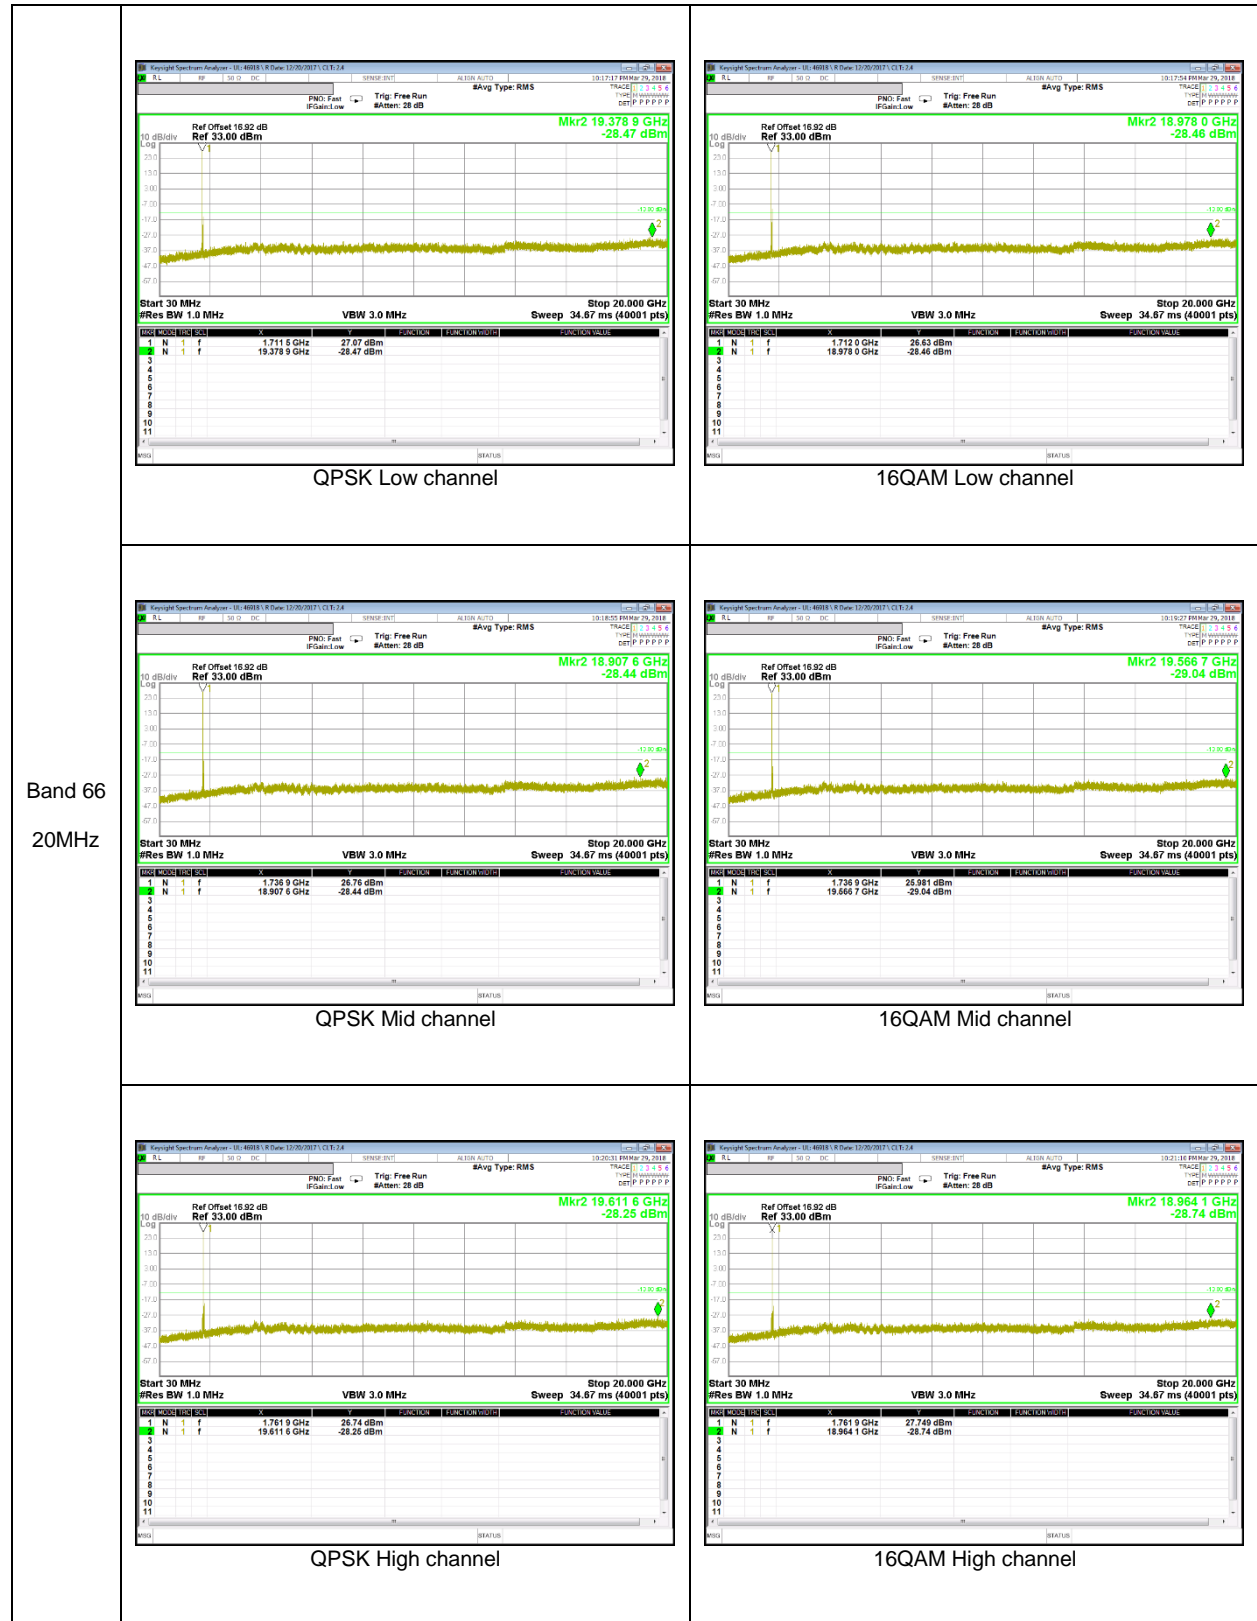

LTE Band 66

Band 66
20MHz

LTE Band 2

LTE Band 12