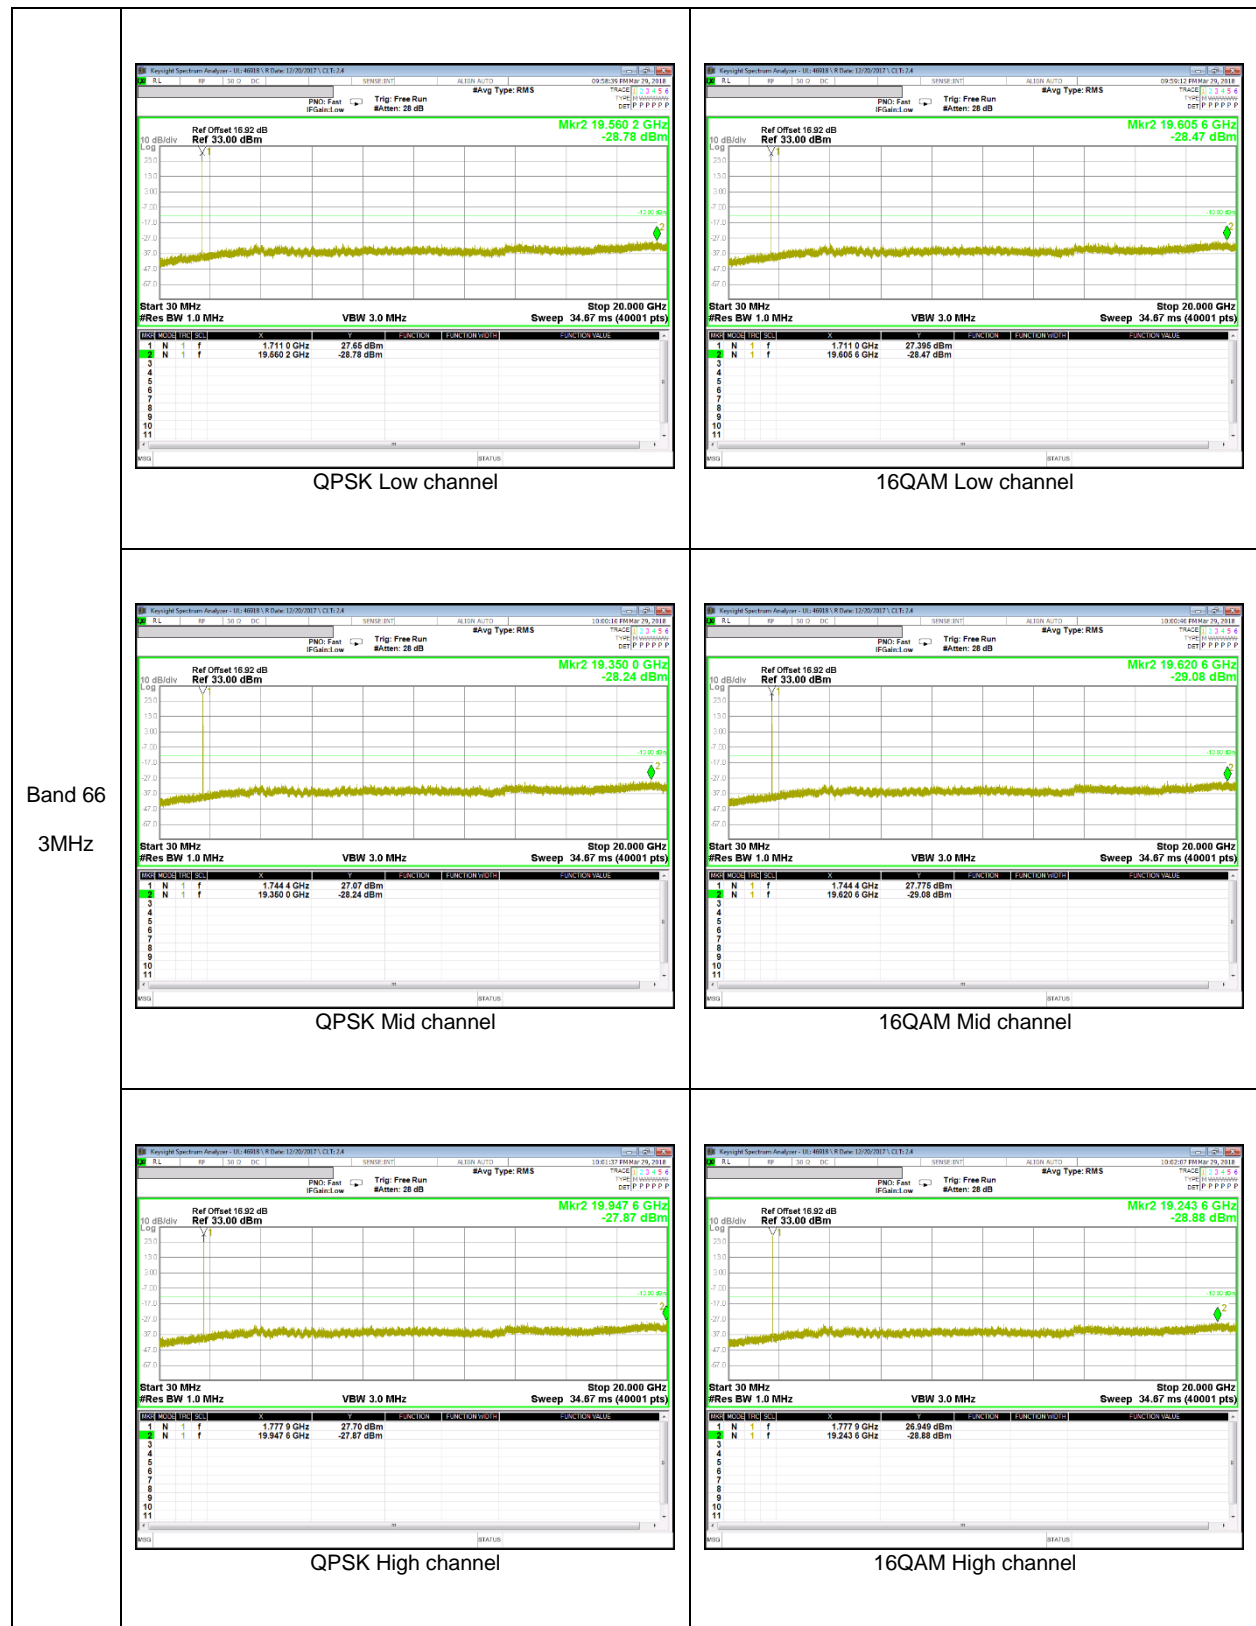

LTE Band 66

Band 66
20MHz

LTE Band 2

LTE Band 12