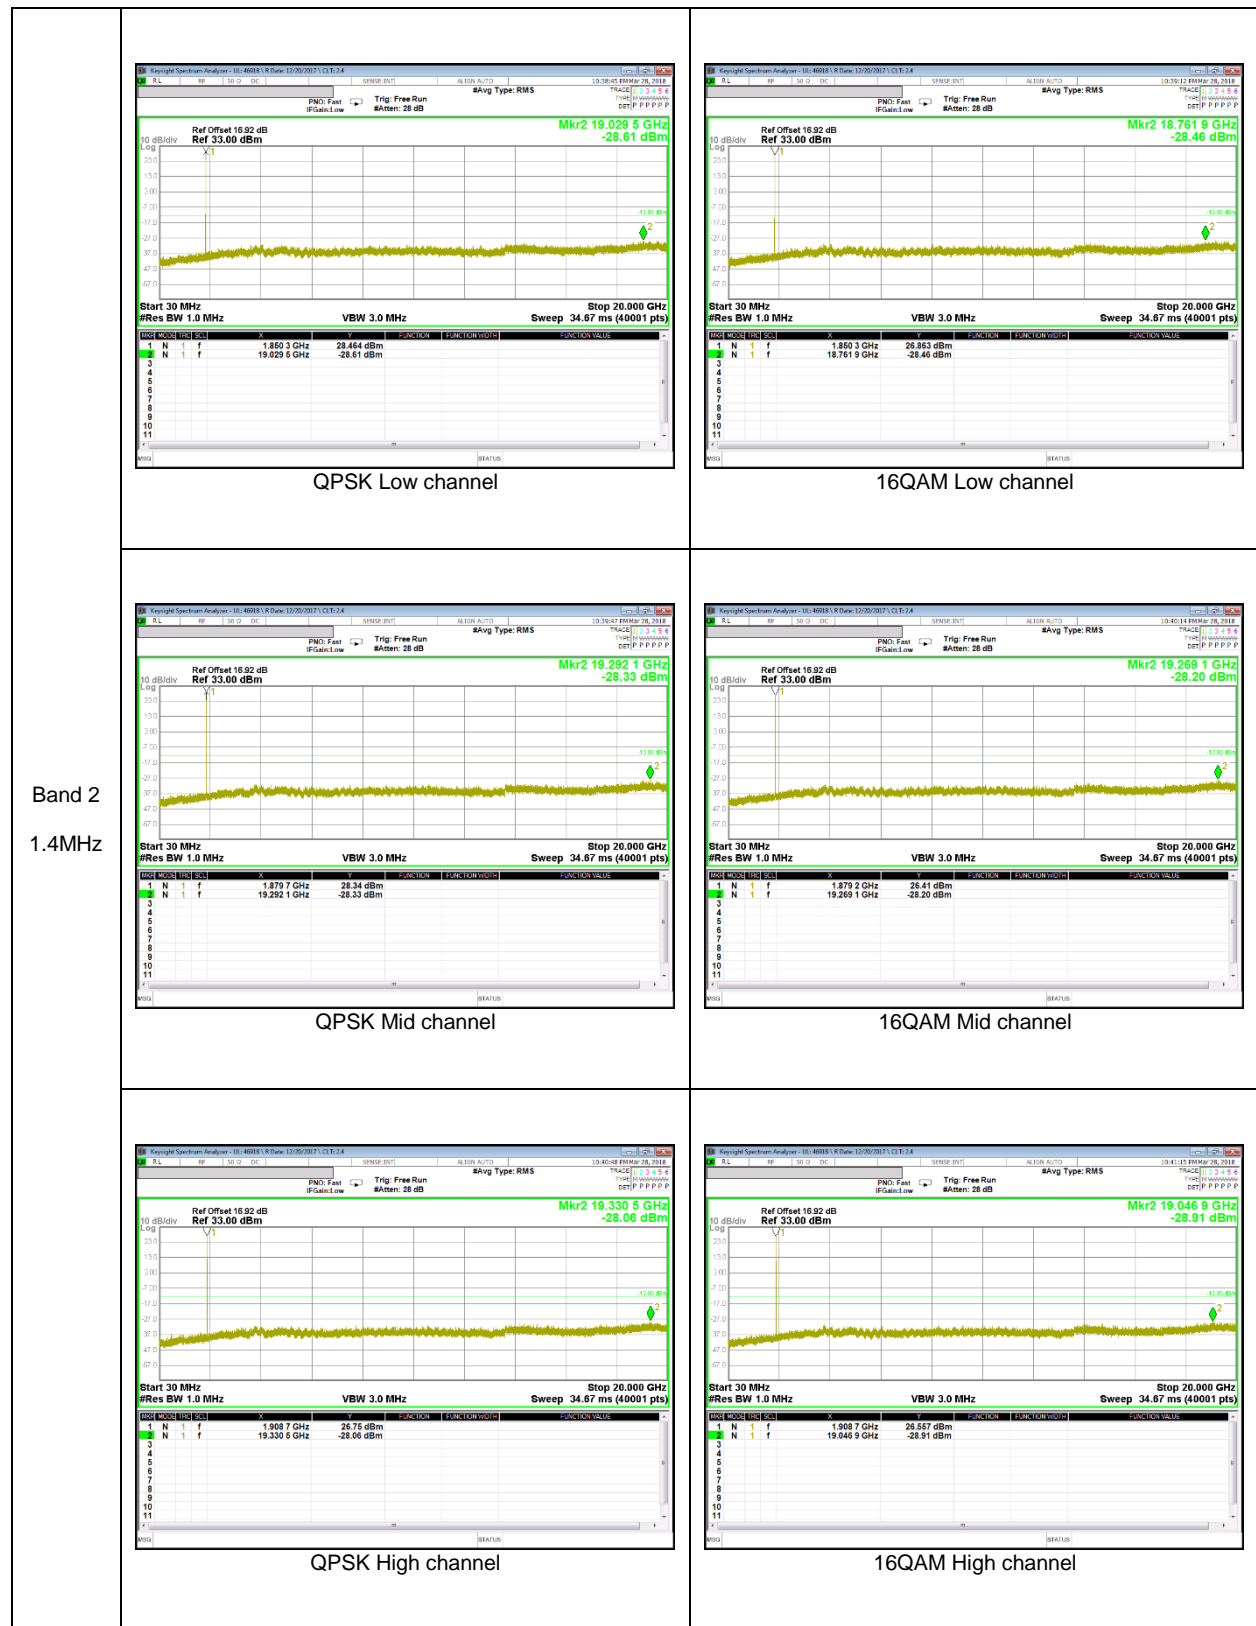

LTE Band 66

Band 66
20MHz

LTE Band 2

LTE Band 12