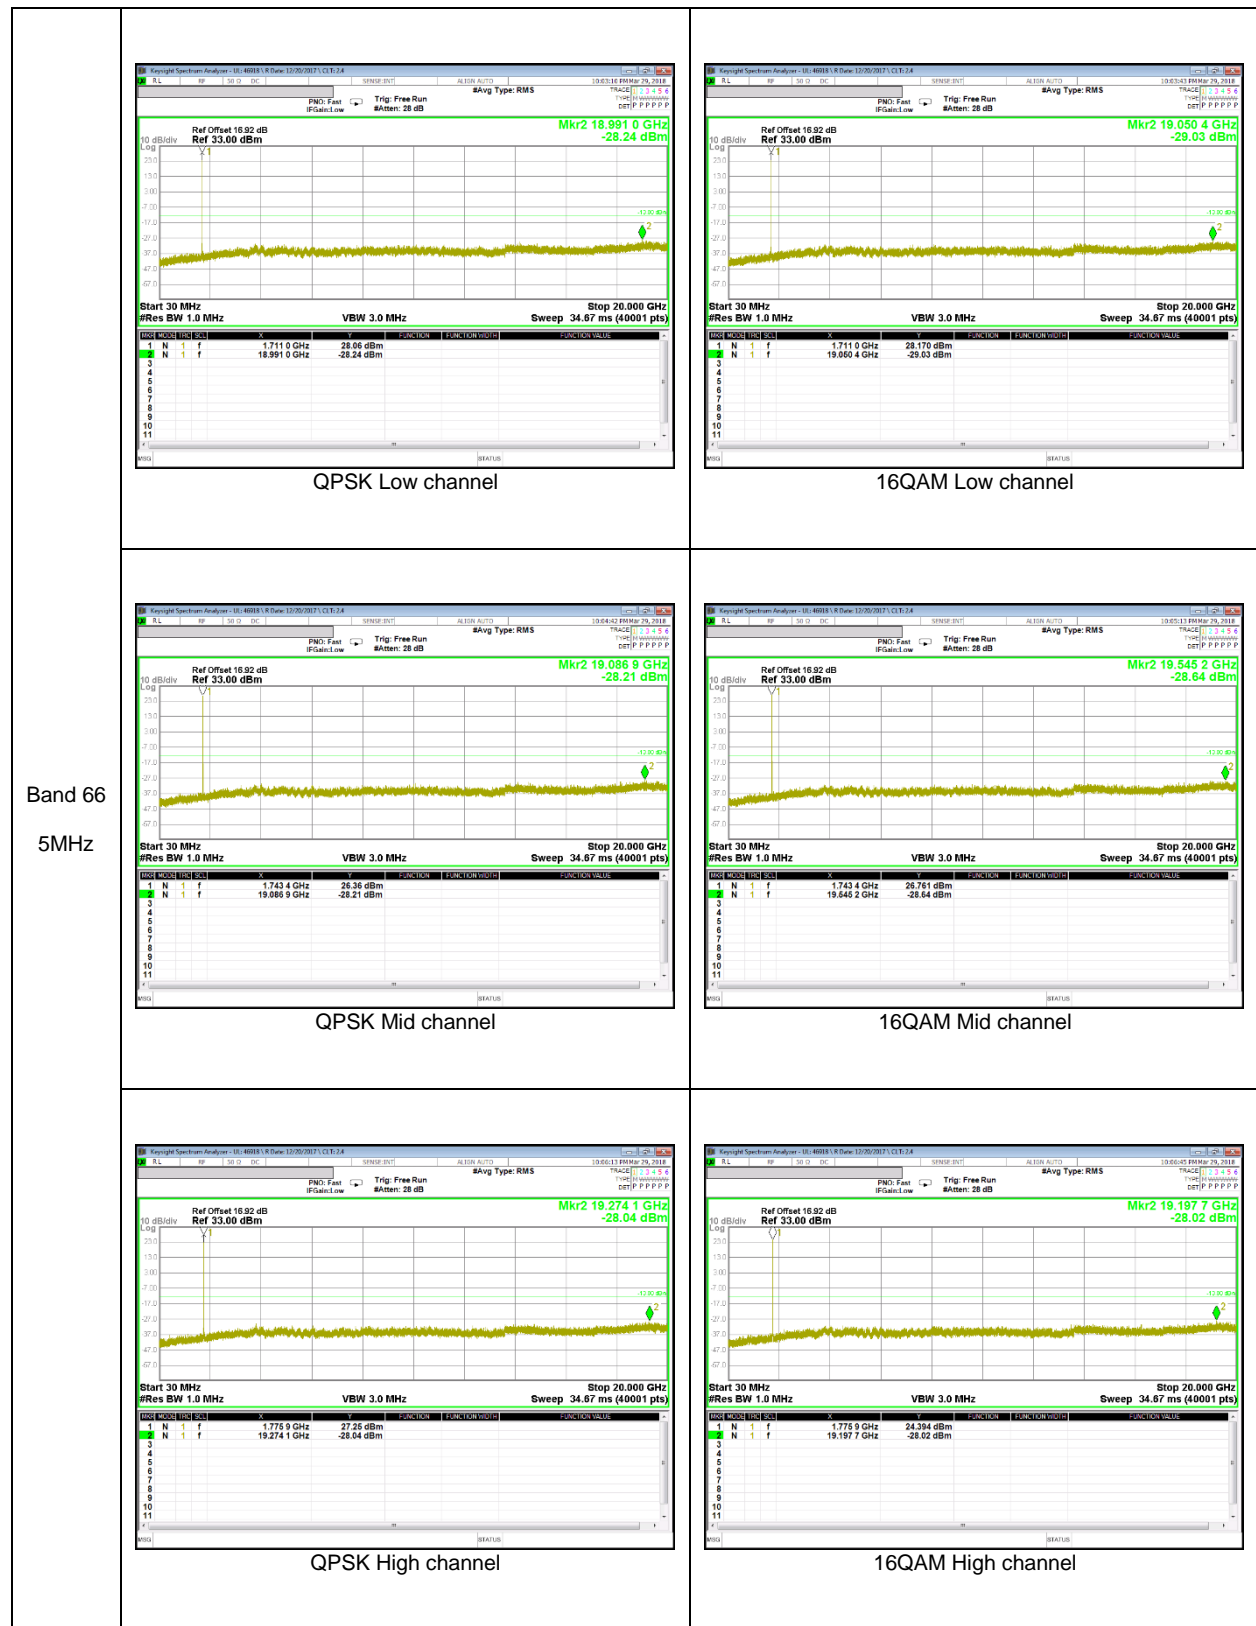

LTE Band 66

Band 66
20MHz

LTE Band 2

LTE Band 12