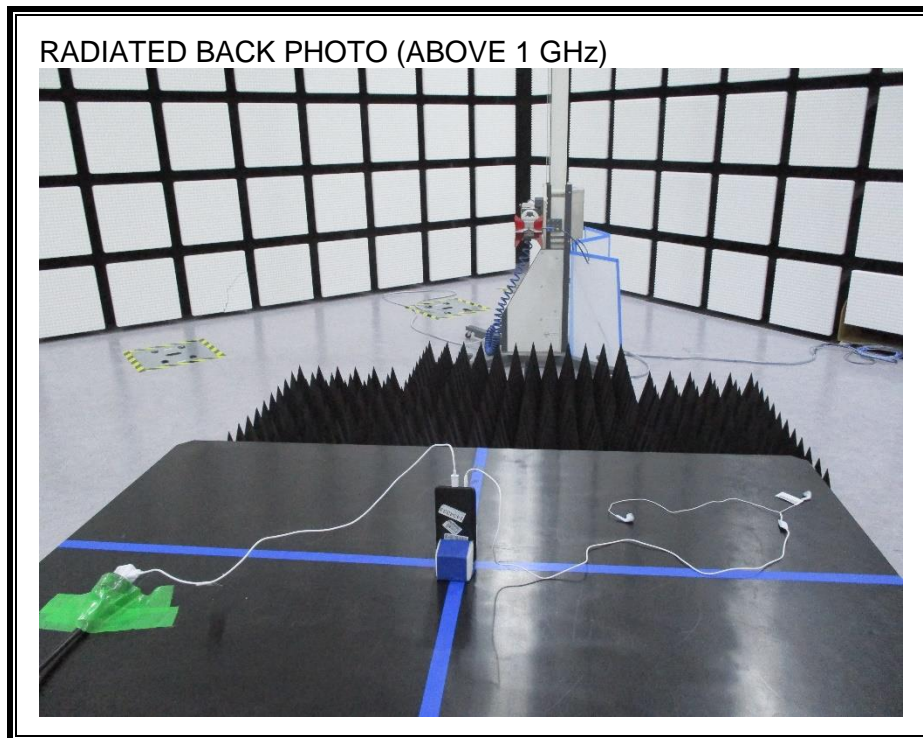

11. SETUP PHOTOS

ANTENNA PORT CONDUCTED RF MEASUREMENT SETUP

RADIATED RF MEASUREMENT SETUP (BELOW 1 GHz)

RADIATED RF MEASUREMENT SETUP (ABOVE 1 GHz 1700/1900 X)

RADIATED RF MEASUREMENT SETUP (ABOVE 1 GHz 700/850 Z)

RADIATED RF MEASUREMENT SETUP FOR PORTABLE CONFIGURATION

ENVIRONMENTAL CHAMBER PHOTO

END OF REPORT