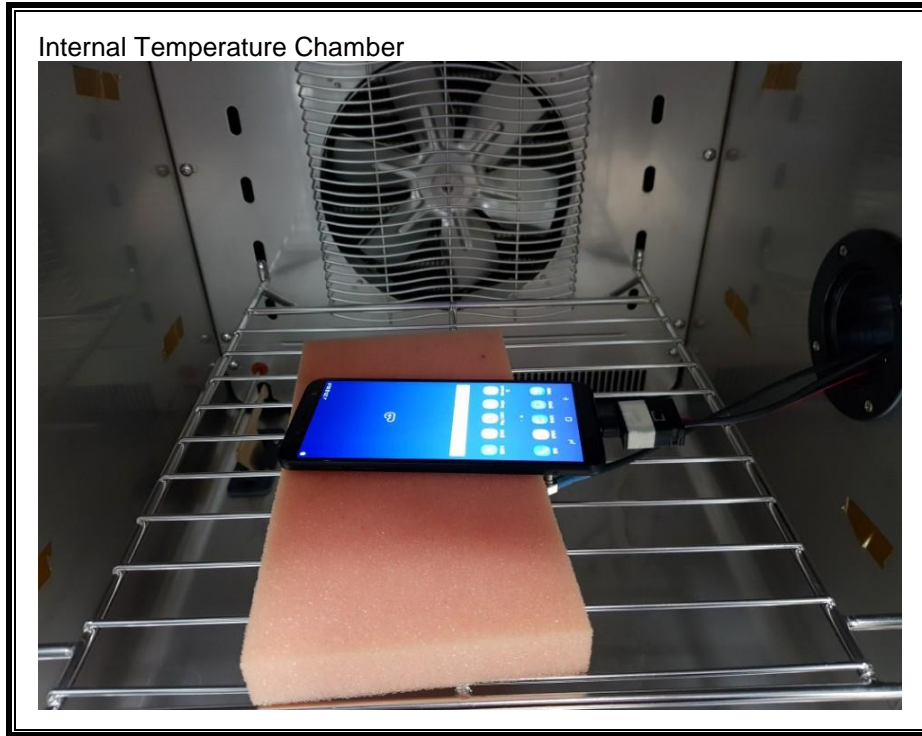

11. SETUP PHOTOS

ANTENNA PORT CONDUCTED RF MEASUREMENT SETUP

RADIATED RF MEASUREMENT SETUP (BELOW 1 GHz)

RADIATED RF MEASUREMENT SETUP (ABOVE 1 GHz 1700/1900 X)

RADIATED RF MEASUREMENT SETUP (ABOVE 1 GHz 700/850 Z)

RADIATED RF MEASUREMENT SETUP FOR PORTABLE CONFIGURATION

ENVIRONMENTAL CHAMBER PHOTO

END OF REPORT