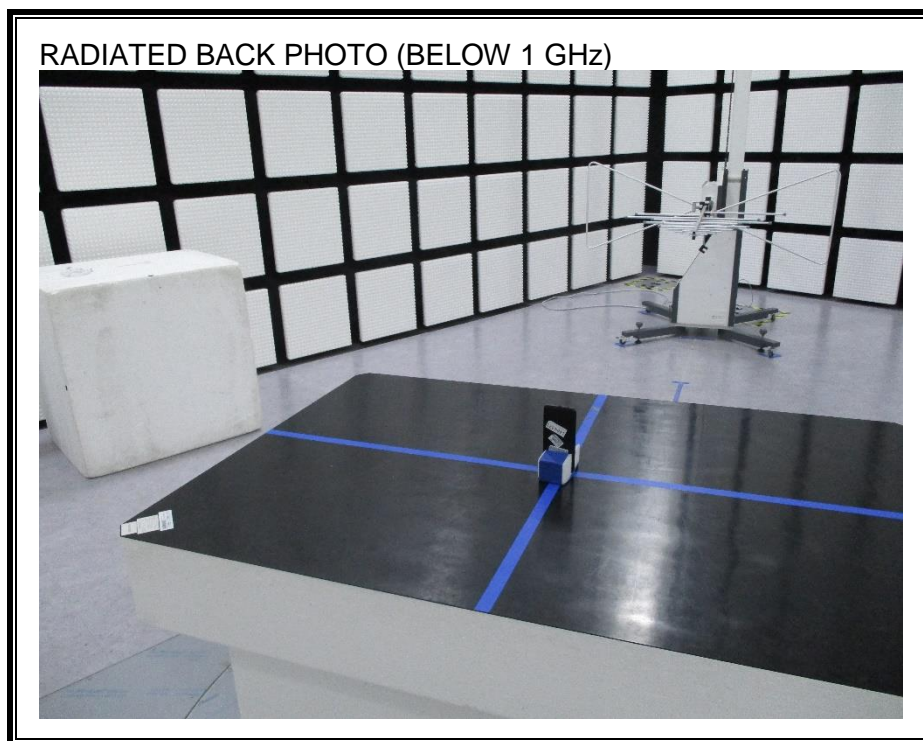

11. SETUP PHOTOS

ANTENNA PORT CONDUCTED RF MEASUREMENT SETUP

RADIATED RF MEASUREMENT SETUP (BELOW 1 GHz)

RADIATED RF MEASUREMENT SETUP (ABOVE 1 GHz 1700/1900 X)

RADIATED RF MEASUREMENT SETUP (ABOVE 1 GHz 700/850 Z)

RADIATED RF MEASUREMENT SETUP FOR PORTABLE CONFIGURATION

ENVIRONMENTAL CHAMBER PHOTO

END OF REPORT