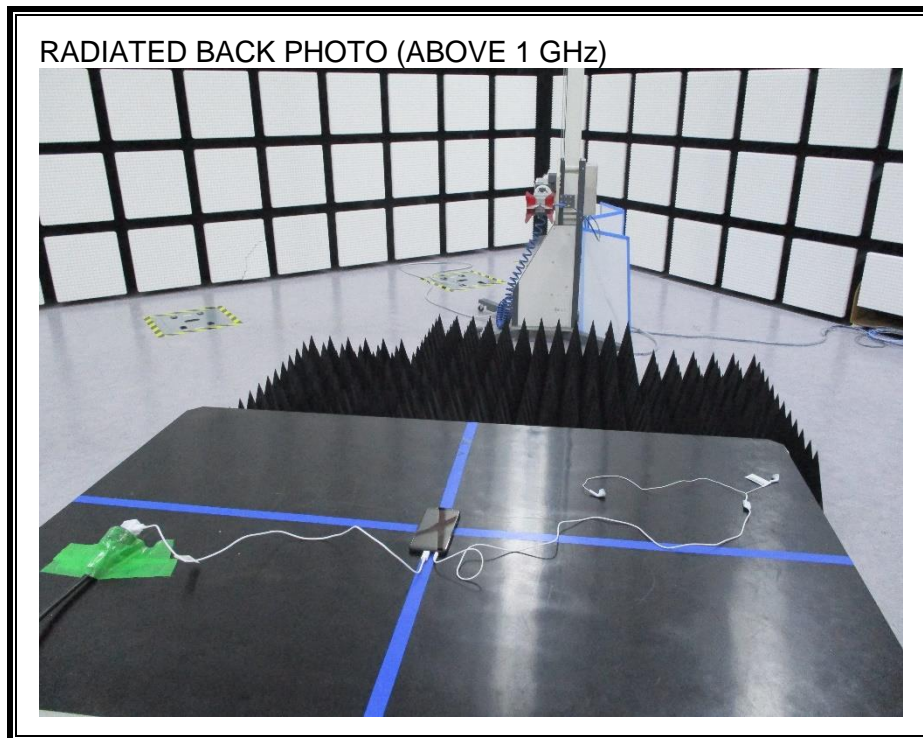

11. SETUP PHOTOS

ANTENNA PORT CONDUCTED RF MEASUREMENT SETUP

RADIATED RF MEASUREMENT SETUP (BELOW 1 GHz)

RADIATED RF MEASUREMENT SETUP (ABOVE 1 GHz 1700/1900 X)

RADIATED RF MEASUREMENT SETUP (ABOVE 1 GHz 700/850 Z)

RADIATED RF MEASUREMENT SETUP FOR PORTABLE CONFIGURATION

ENVIRONMENTAL CHAMBER PHOTO

END OF REPORT