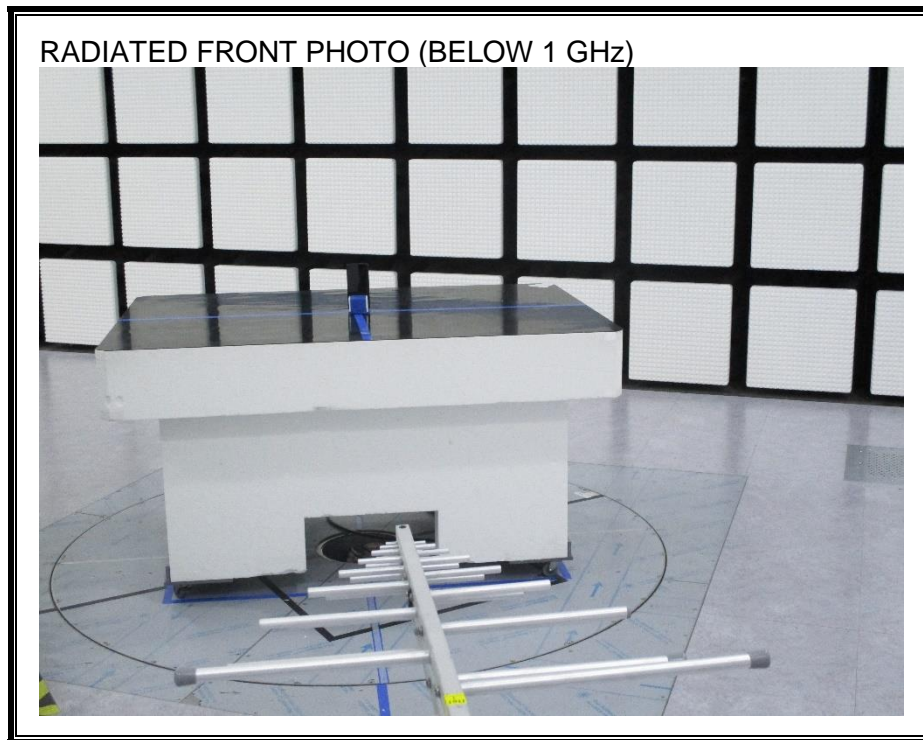

11. SETUP PHOTOS

ANTENNA PORT CONDUCTED RF MEASUREMENT SETUP

RADIATED RF MEASUREMENT SETUP (BELOW 1 GHz)

RADIATED RF MEASUREMENT SETUP (ABOVE 1 GHz 1700/1900 X)

RADIATED RF MEASUREMENT SETUP (ABOVE 1 GHz 700/850 Z)

RADIATED RF MEASUREMENT SETUP FOR PORTABLE CONFIGURATION

ENVIRONMENTAL CHAMBER PHOTO

END OF REPORT