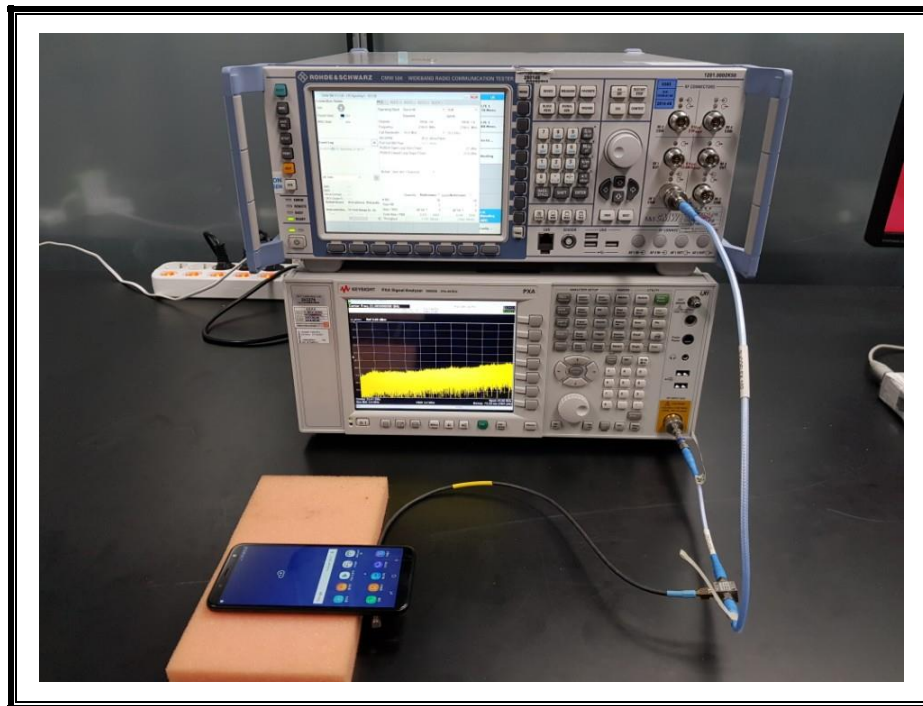

11. SETUP PHOTOS

ANTENNA PORT CONDUCTED RF MEASUREMENT SETUP

RADIATED RF MEASUREMENT SETUP (BELOW 1 GHz)

RADIATED RF MEASUREMENT SETUP (ABOVE 1 GHz 1700/1900 X)

RADIATED RF MEASUREMENT SETUP (ABOVE 1 GHz 700/850 Z)

RADIATED RF MEASUREMENT SETUP FOR PORTABLE CONFIGURATION

ENVIRONMENTAL CHAMBER PHOTO

END OF REPORT