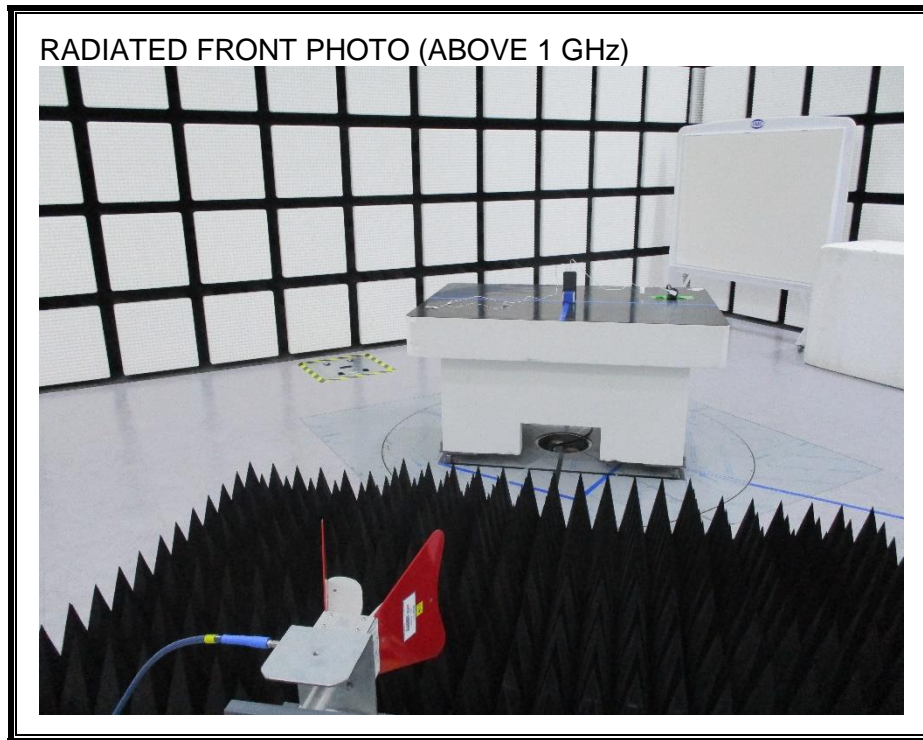

11. SETUP PHOTOS

ANTENNA PORT CONDUCTED RF MEASUREMENT SETUP

RADIATED RF MEASUREMENT SETUP (BELOW 1 GHz)

RADIATED RF MEASUREMENT SETUP (ABOVE 1 GHz 1700/1900 X)

RADIATED RF MEASUREMENT SETUP (ABOVE 1 GHz 700/850 Z)

RADIATED RF MEASUREMENT SETUP FOR PORTABLE CONFIGURATION

ENVIRONMENTAL CHAMBER PHOTO

END OF REPORT