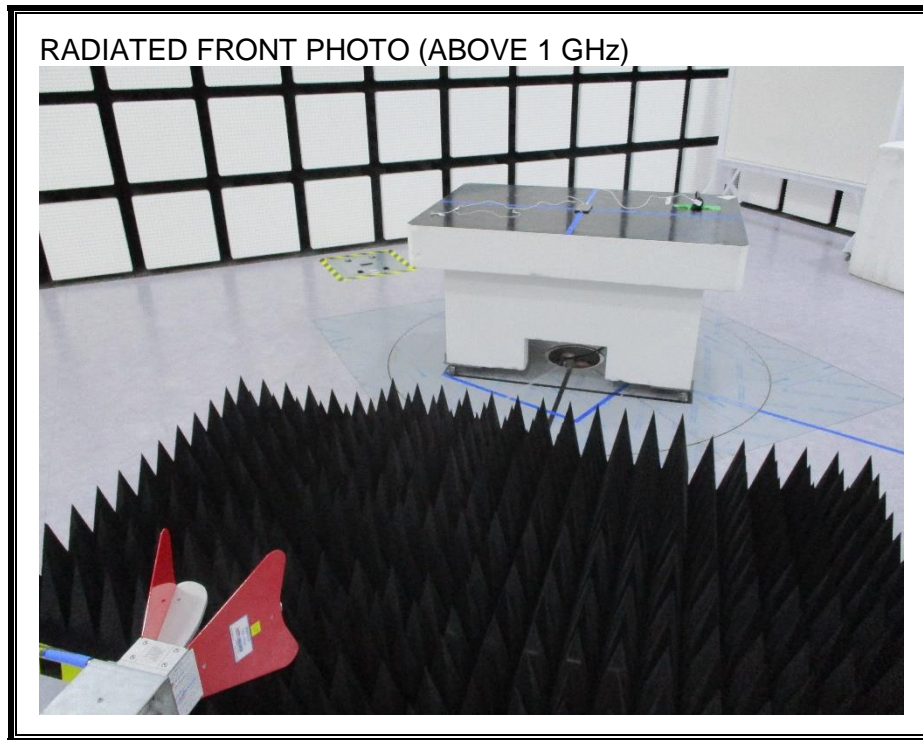

11. SETUP PHOTOS

ANTENNA PORT CONDUCTED RF MEASUREMENT SETUP

RADIATED RF MEASUREMENT SETUP (BELOW 1 GHz)

RADIATED RF MEASUREMENT SETUP (ABOVE 1 GHz 1700/1900 X)

RADIATED RF MEASUREMENT SETUP (ABOVE 1 GHz 700/850 Z)

RADIATED RF MEASUREMENT SETUP FOR PORTABLE CONFIGURATION

ENVIRONMENTAL CHAMBER PHOTO

END OF REPORT