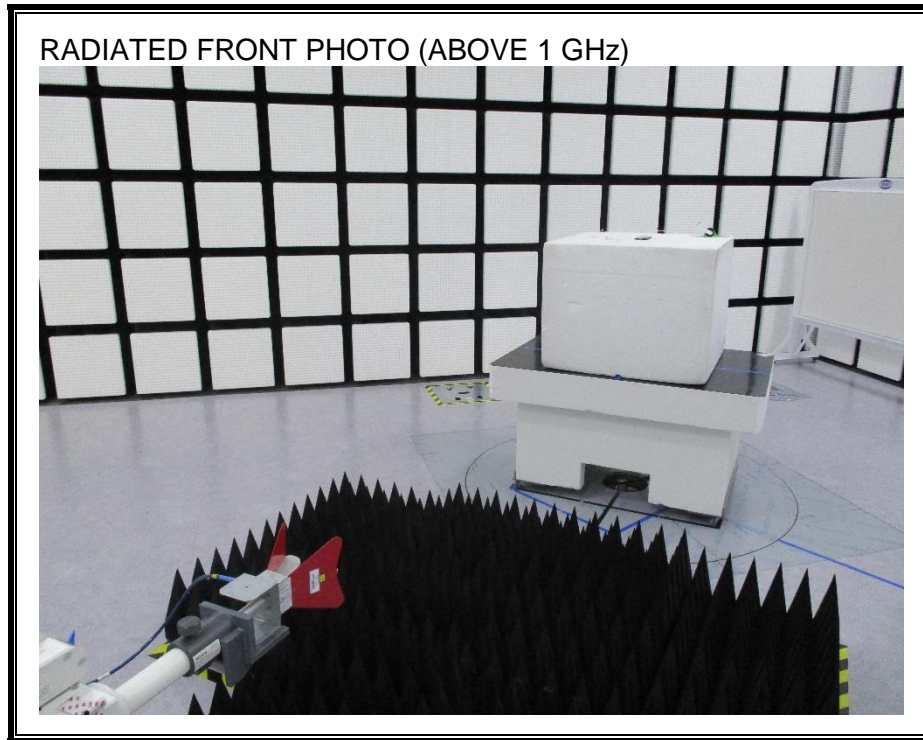

13. SETUP PHOTOS

ANTENNA PORT CONDUCTED RF MEASUREMENT SETUP

RADIATED RF MEASUREMENT SETUP (BELOW 1 GHz)

RADIATED RF MEASUREMENT SETUP (ABOVE 1 GHz)

RADIATED RF MEASUREMENT SETUP FOR PORTABLE CONFIGURATION

POWERLINE CONDUCTED EMISSIONS MEASUREMENT SETUP

END OF REPORT