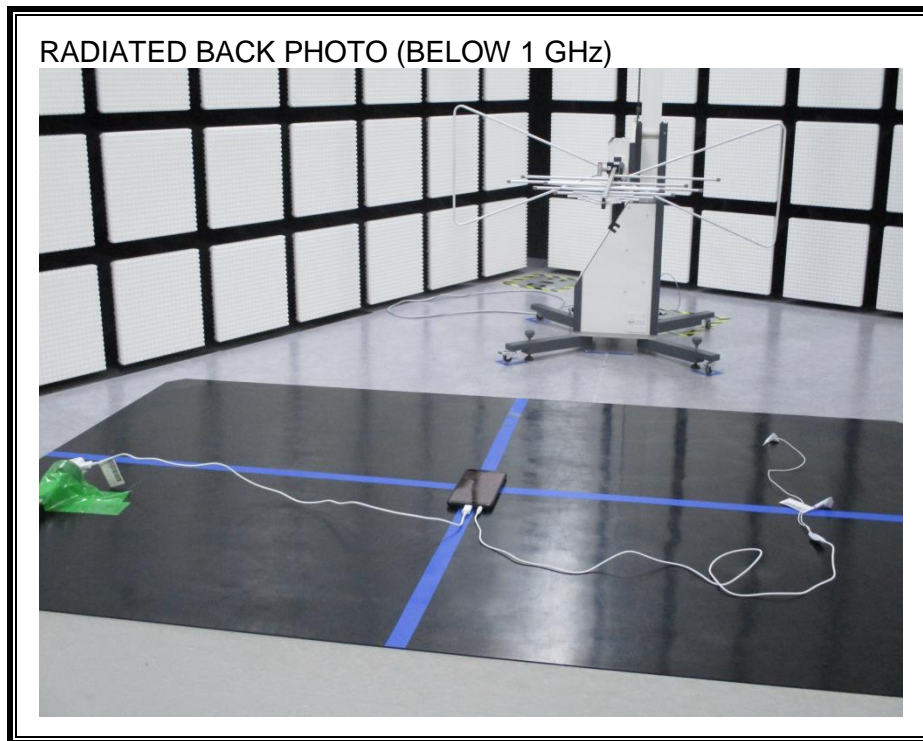

13. SETUP PHOTOS

ANTENNA PORT CONDUCTED RF MEASUREMENT SETUP

RADIATED RF MEASUREMENT SETUP (BELOW 1 GHz)

RADIATED RF MEASUREMENT SETUP (ABOVE 1 GHz)

RADIATED RF MEASUREMENT SETUP FOR PORTABLE CONFIGURATION

POWERLINE CONDUCTED EMISSIONS MEASUREMENT SETUP

END OF REPORT