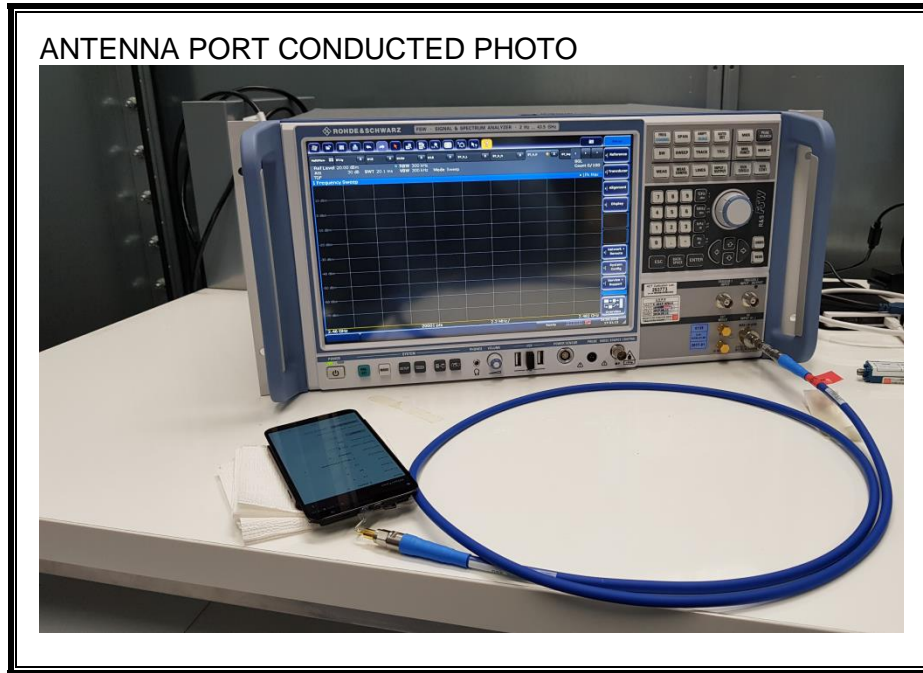

13. SETUP PHOTOS

ANTENNA PORT CONDUCTED RF MEASUREMENT SETUP

RADIATED RF MEASUREMENT SETUP (BELOW 1 GHz)

RADIATED RF MEASUREMENT SETUP (ABOVE 1 GHz)

RADIATED RF MEASUREMENT SETUP FOR PORTABLE CONFIGURATION

POWERLINE CONDUCTED EMISSIONS MEASUREMENT SETUP

END OF REPORT