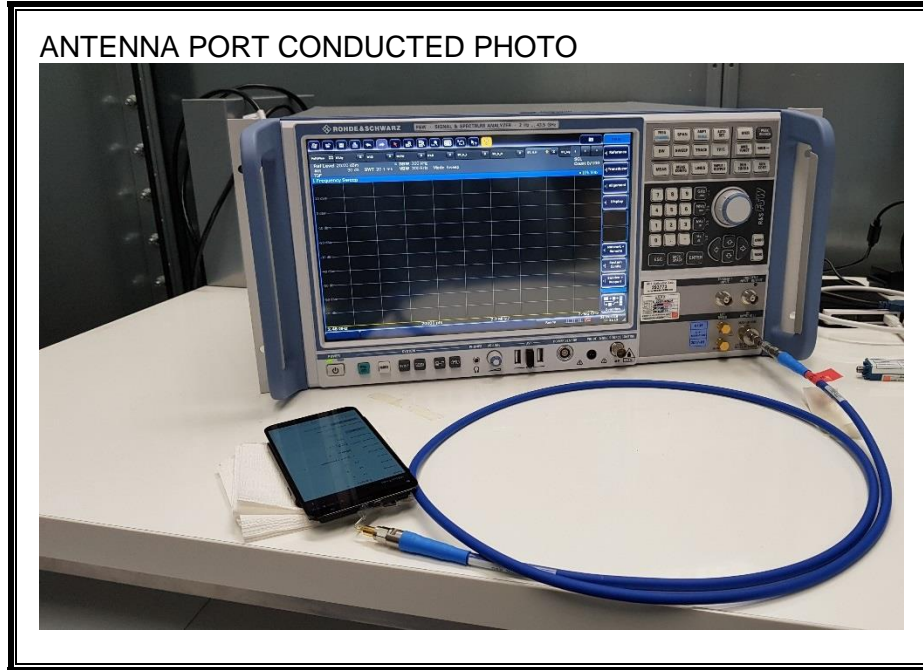

#### ANTENNA PORT CONDUCTED RF MEASUREMENT SETUP

**RADIATED RF MEASUREMENT SETUP (BELOW 1 GHz)**

**RADIATED RF MEASUREMENT SETUP (ABOVE 1 GHz)**

**POWERLINE CONDUCTED EMISSIONS MEASUREMENT SETUP**

**END OF REPORT**