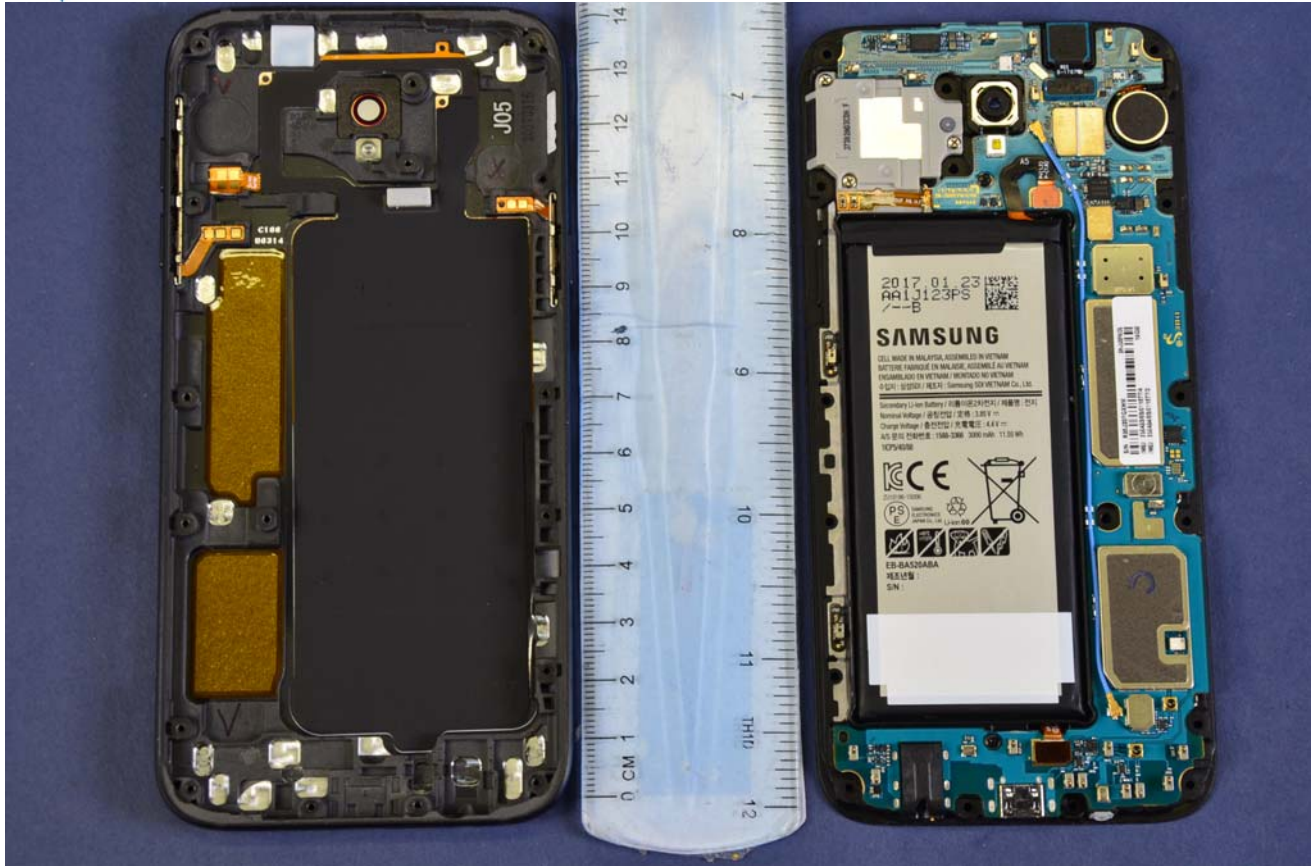

INTERNAL PHOTOGRAPHS

	<p>Samsung Electronics Co., Ltd. FCC ID: A3LSMJ530GM</p>	<p>Model: SM-J530GM/DS</p>
<p>Internal Photos</p>	<p>EUT Type: Portable Handset</p>	<p>Page 1 of 8</p>

	<p>Samsung Electronics Co., Ltd. FCC ID: A3LSMJ530GM</p>	<p>Model: SM-J530GM/DS</p>
<p>Internal Photos</p>	<p>EUT Type: Portable Handset</p>	<p>Page 2 of 8</p>

	<p>Samsung Electronics Co., Ltd. FCC ID: A3LSMJ530GM</p>	<p>Model: SM-J530GM/DS</p>
<p>Internal Photos</p>	<p>EUT Type: Portable Handset</p>	<p>Page 3 of 8</p>

	<p>Samsung Electronics Co., Ltd. FCC ID: A3LSMJ530GM</p>	<p>Model: SM-J530GM/DS</p>
<p>Internal Photos</p>	<p>EUT Type: Portable Handset</p>	<p>Page 6 of 8</p>

	<p>Samsung Electronics Co., Ltd. FCC ID: A3LSMJ530GM</p>	<p>Model: SM-J530GM/DS</p>
<p>Internal Photos</p>	<p>EUT Type: Portable Handset</p>	<p>Page 7 of 8</p>