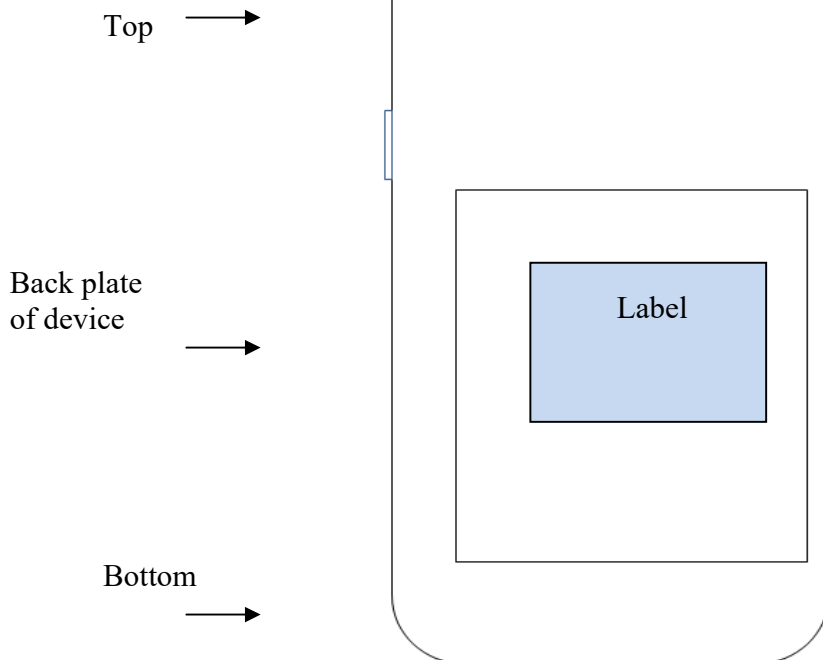

Label and Location

Samsung Phone Model: SM-J530GM/DS , SM-J530GM , SM-J530YM/DS
FCC ID: A3LSMJ530GM

Label:

Location:

Phone : FCC ID is Engraved on rear bottom of the device