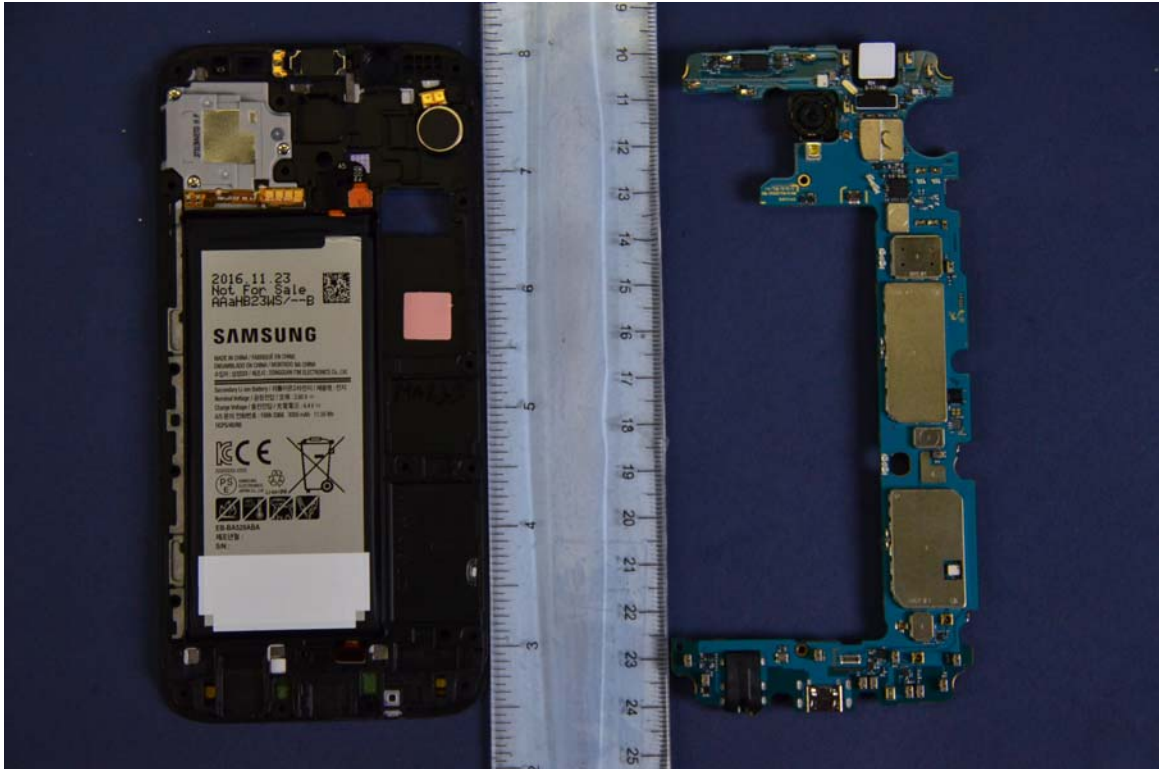

INTERNAL PHOTOGRAPHS

	<p>Samsung Electronics Co., Ltd. FCC ID: A3LSMJ530G</p>	<p>Model: SM-J530G/DS</p>
<p>Internal Photos</p>	<p>EUT Type: Portable Handset</p>	<p>Page 2 of 6</p>

	<p>Samsung Electronics Co., Ltd. FCC ID: A3LSMJ530G</p>	<p>Model: SM-J530G/DS</p>
<p>Internal Photos</p>	<p>EUT Type: Portable Handset</p>	<p>Page 3 of 6</p>

	<p>Samsung Electronics Co., Ltd. FCC ID: A3LSMJ530G</p>	<p>Model: SM-J530G/DS</p>
<p>Internal Photos</p>	<p>EUT Type: Portable Handset</p>	<p>Page 4 of 6</p>

	<p>Samsung Electronics Co., Ltd. FCC ID: A3LSMJ530G</p>	<p>Model: SM-J530G/DS</p>
<p>Internal Photos</p>	<p>EUT Type: Portable Handset</p>	<p>Page 5 of 6</p>

	Samsung Electronics Co., Ltd. FCC ID: A3LSMJ530G	Model: SM-J530G/DS
Internal Photos	EUT Type: Portable Handset	Page 6 of 6