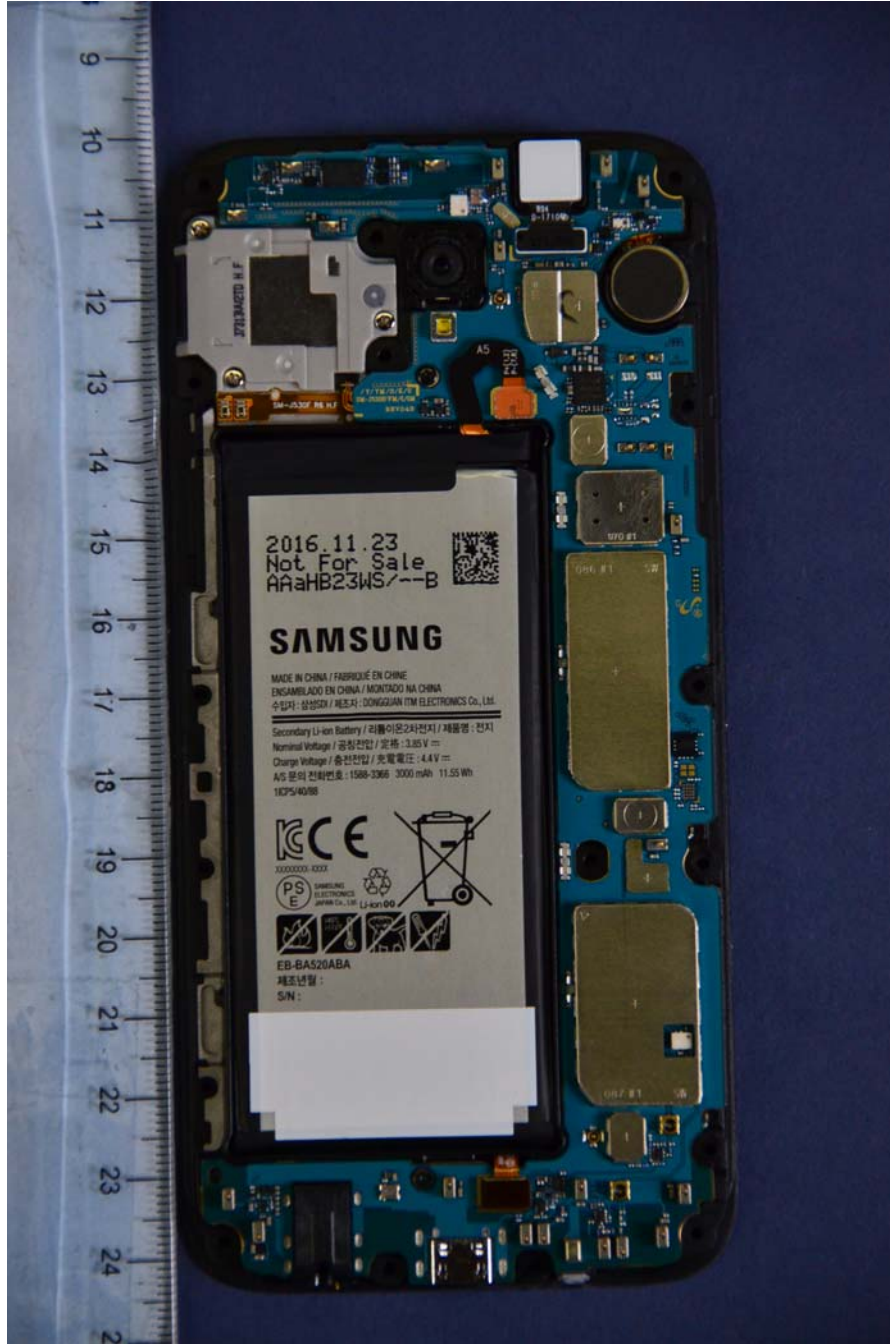

INTERNAL PHOTOGRAPHS

	<p>Samsung Electronics Co., Ltd. FCC ID: A3LSMJ530G</p>	<p>Model: SM-J530G/DS</p>
<p>Internal Photos</p>	<p>EUT Type: Portable Handset</p>	<p>Page 2 of 6</p>

	<p>Samsung Electronics Co., Ltd. FCC ID: A3LSMJ530G</p>	<p>Model: SM-J530G/DS</p>
<p>Internal Photos</p>	<p>EUT Type: Portable Handset</p>	<p>Page 3 of 6</p>

	<p>Samsung Electronics Co., Ltd. FCC ID: A3LSMJ530G</p>	<p>Model: SM-J530G/DS</p>
<p>Internal Photos</p>	<p>EUT Type: Portable Handset</p>	<p>Page 4 of 6</p>

	<p>Samsung Electronics Co., Ltd. FCC ID: A3LSMJ530G</p>	<p>Model: SM-J530G/DS</p>
<p>Internal Photos</p>	<p>EUT Type: Portable Handset</p>	<p>Page 5 of 6</p>

	Samsung Electronics Co., Ltd. FCC ID: A3LSMJ530G	Model: SM-J530G/DS
Internal Photos	EUT Type: Portable Handset	Page 6 of 6