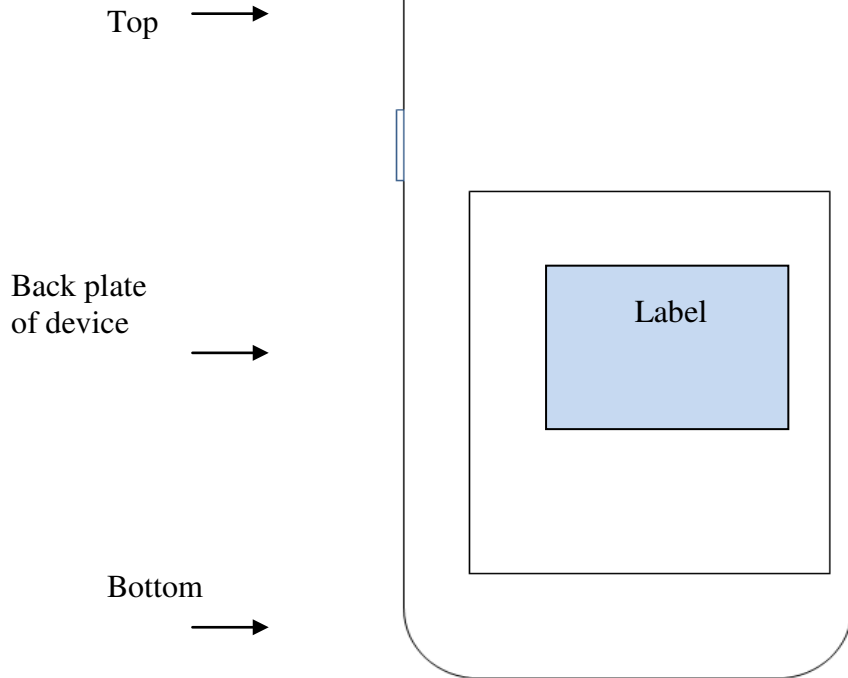

**Label and Location**

Samsung Phone Model: SM-J530G/DS , SM-J530G , SM-J530Y/DS, SM-J530Y  
FCC ID: A3LSMJ530G

**Label:**

**Location:**

Phone : FCC ID is Engraved on rear bottom of the device