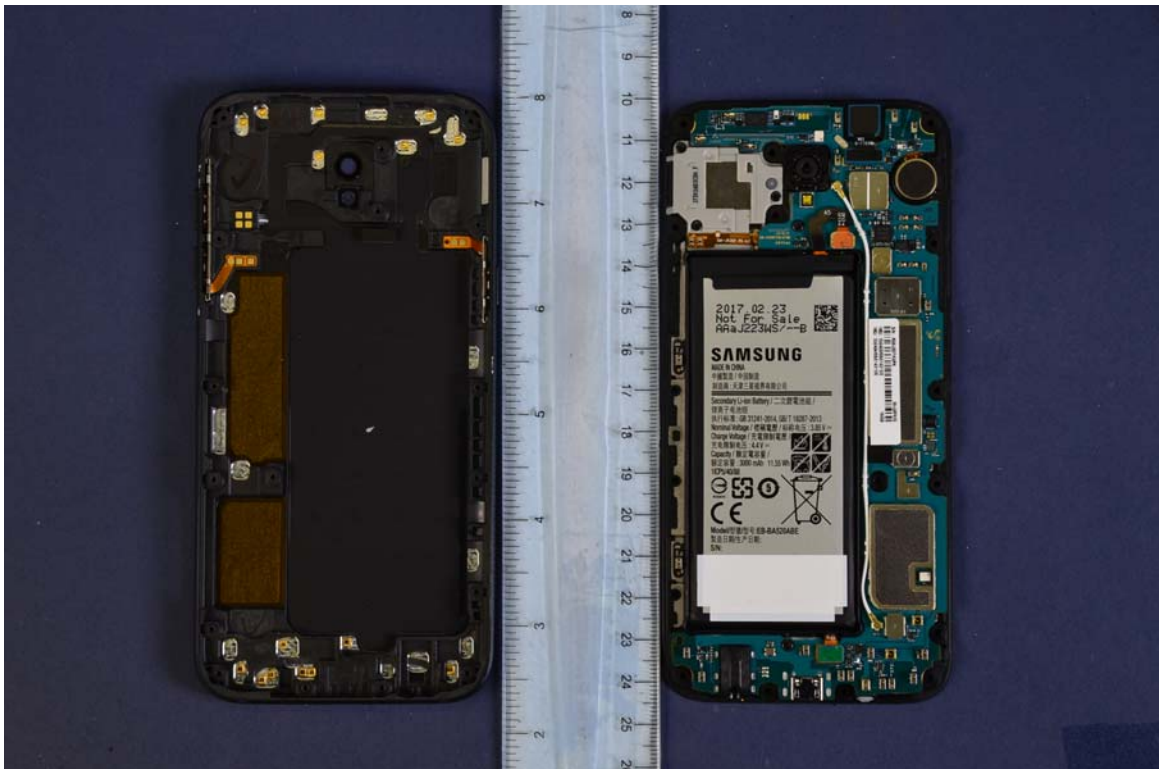

INTERNAL PHOTOGRAPHS

	<p>Samsung Electronics Co., Ltd. FCC ID: A3LSMJ530FM</p>	<p>Model: SM-J530FM/DS</p>
<p>Internal Photos</p>	<p>EUT Type: Portable Handset</p>	<p>Page 1 of 6</p>

	Samsung Electronics Co., Ltd. FCC ID: A3LSMJ530FM	Model: SM-J530FM/DS
Internal Photos	EUT Type: Portable Handset	Page 3 of 6

	<p>Samsung Electronics Co., Ltd. FCC ID: A3LSMJ530FM</p>	<p>Model: SM-J530FM/DS</p>
<p>Internal Photos</p>	<p>EUT Type: Portable Handset</p>	<p>Page 4 of 6</p>

	<p>Samsung Electronics Co., Ltd. FCC ID: A3LSMJ530FM</p>	<p>Model: SM-J530FM/DS</p>
<p>Internal Photos</p>	<p>EUT Type: Portable Handset</p>	<p>Page 5 of 6</p>

	<p>Samsung Electronics Co., Ltd. FCC ID: A3LSMJ530FM</p>	<p>Model: SM-J530FM/DS</p>
<p>Internal Photos</p>	<p>EUT Type: Portable Handset</p>	<p>Page 6 of 6</p>