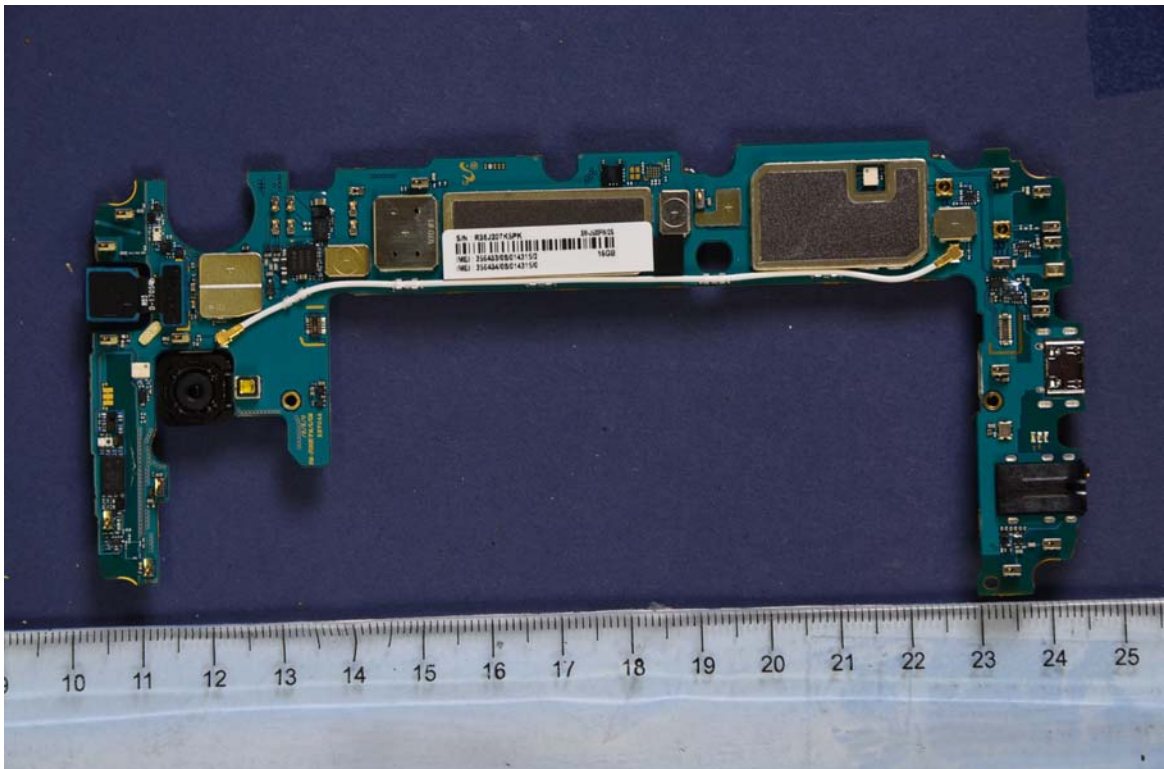

INTERNAL PHOTOGRAPHS

	<p>Samsung Electronics Co., Ltd. FCC ID: A3LSMJ530FM</p>	<p>Model: SM-J530FM/DS</p>
<p>Internal Photos</p>	<p>EUT Type: Portable Handset</p>	<p>Page 1 of 6</p>

	Samsung Electronics Co., Ltd. FCC ID: A3LSMJ530FM	Model: SM-J530FM/DS
Internal Photos	EUT Type: Portable Handset	Page 3 of 6

	<p>Samsung Electronics Co., Ltd. FCC ID: A3LSMJ530FM</p>	<p>Model: SM-J530FM/DS</p>
<p>Internal Photos</p>	<p>EUT Type: Portable Handset</p>	<p>Page 4 of 6</p>

	<p>Samsung Electronics Co., Ltd. FCC ID: A3LSMJ530FM</p>	<p>Model: SM-J530FM/DS</p>
<p>Internal Photos</p>	<p>EUT Type: Portable Handset</p>	<p>Page 5 of 6</p>

	<p>Samsung Electronics Co., Ltd. FCC ID: A3LSMJ530FM</p>	<p>Model: SM-J530FM/DS</p>
<p>Internal Photos</p>	<p>EUT Type: Portable Handset</p>	<p>Page 6 of 6</p>