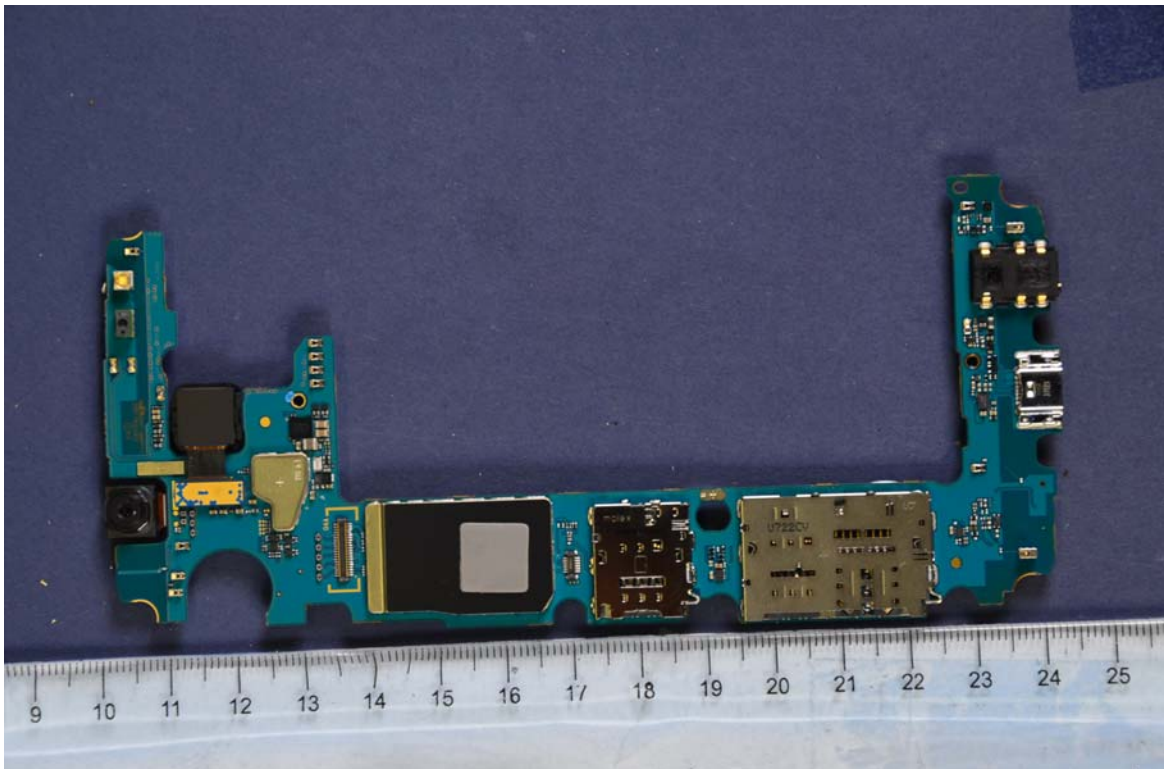

INTERNAL PHOTOGRAPHS

	<p>Samsung Electronics Co., Ltd. FCC ID: A3LSMJ530FM</p>	<p>Model: SM-J530FM/DS</p>
<p>Internal Photos</p>	<p>EUT Type: Portable Handset</p>	<p>Page 1 of 6</p>

	Samsung Electronics Co., Ltd. FCC ID: A3LSMJ530FM	Model: SM-J530FM/DS
Internal Photos	EUT Type: Portable Handset	Page 3 of 6

	<p>Samsung Electronics Co., Ltd. FCC ID: A3LSMJ530FM</p>	<p>Model: SM-J530FM/DS</p>
<p>Internal Photos</p>	<p>EUT Type: Portable Handset</p>	<p>Page 4 of 6</p>

	<p>Samsung Electronics Co., Ltd. FCC ID: A3LSMJ530FM</p>	<p>Model: SM-J530FM/DS</p>
<p>Internal Photos</p>	<p>EUT Type: Portable Handset</p>	<p>Page 5 of 6</p>

	<p>Samsung Electronics Co., Ltd. FCC ID: A3LSMJ530FM</p>	<p>Model: SM-J530FM/DS</p>
<p>Internal Photos</p>	<p>EUT Type: Portable Handset</p>	<p>Page 6 of 6</p>