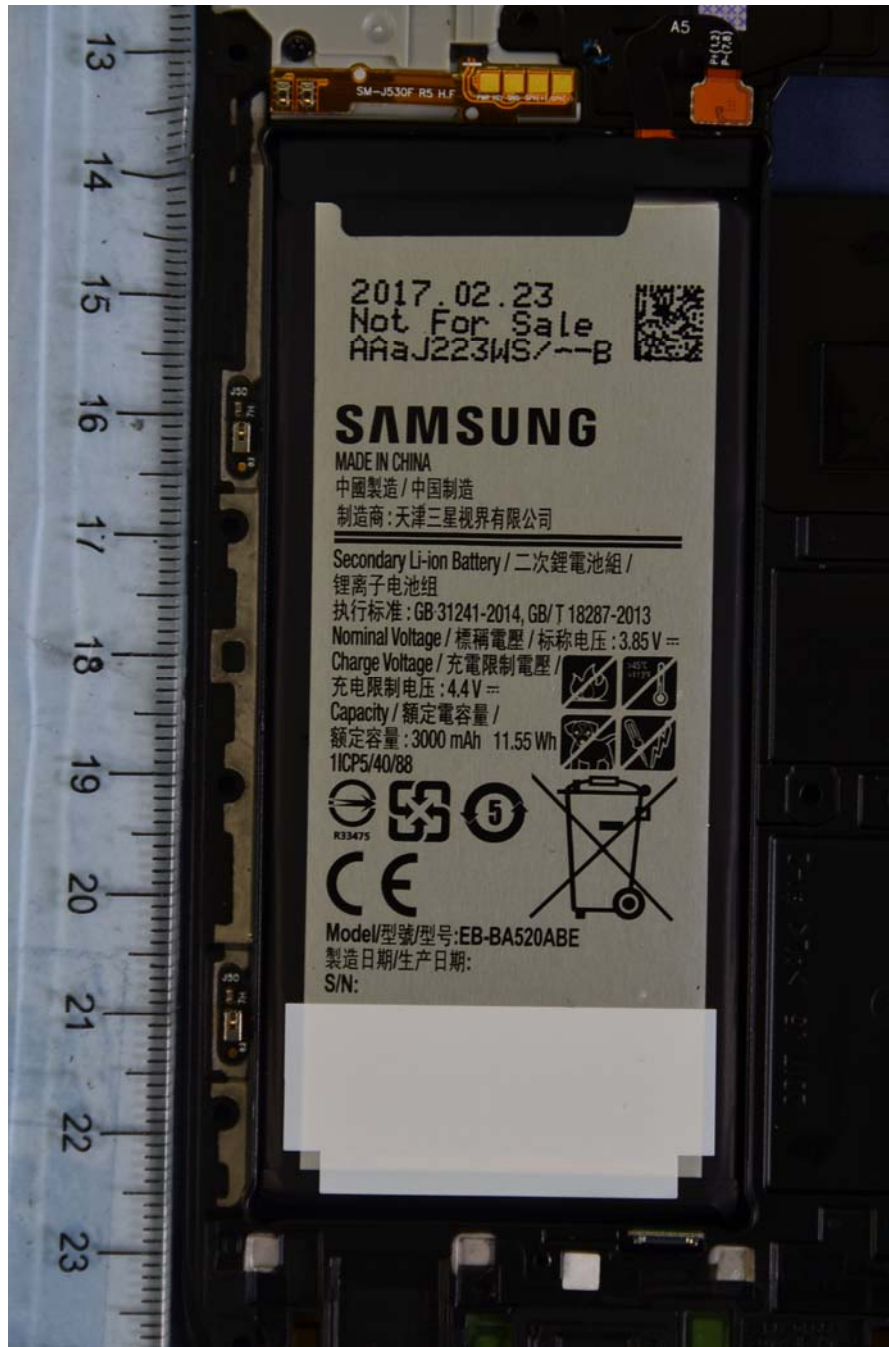

INTERNAL PHOTOGRAPHS

	<p>Samsung Electronics Co., Ltd. FCC ID: A3LSMJ530FM</p>	<p>Model: SM-J530FM/DS</p>
<p>Internal Photos</p>	<p>EUT Type: Portable Handset</p>	<p>Page 1 of 6</p>

	Samsung Electronics Co., Ltd. FCC ID: A3LSMJ530FM	Model: SM-J530FM/DS
Internal Photos	EUT Type: Portable Handset	Page 3 of 6

	<p>Samsung Electronics Co., Ltd. FCC ID: A3LSMJ530FM</p>	<p>Model: SM-J530FM/DS</p>
<p>Internal Photos</p>	<p>EUT Type: Portable Handset</p>	<p>Page 4 of 6</p>

	<p>Samsung Electronics Co., Ltd. FCC ID: A3LSMJ530FM</p>	<p>Model: SM-J530FM/DS</p>
<p>Internal Photos</p>	<p>EUT Type: Portable Handset</p>	<p>Page 5 of 6</p>

	<p>Samsung Electronics Co., Ltd. FCC ID: A3LSMJ530FM</p>	<p>Model: SM-J530FM/DS</p>
<p>Internal Photos</p>	<p>EUT Type: Portable Handset</p>	<p>Page 6 of 6</p>