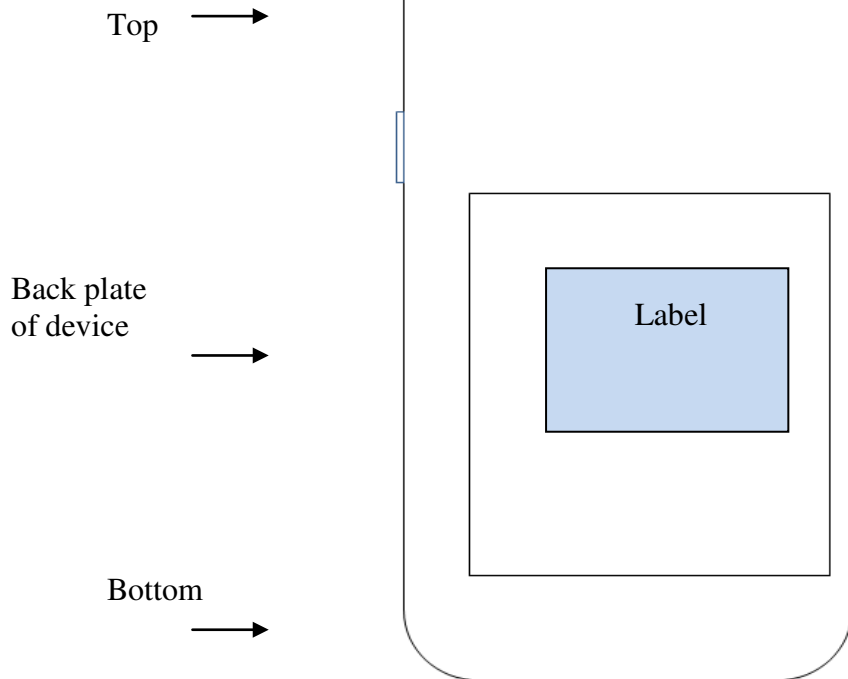

**Label and Location**

Samsung Phone Model: SM-J530FM/DS

FCC ID: A3LSMJ530FM

**Label:**

**Location:**

Phone : FCC ID is Engraved on rear bottom of the device