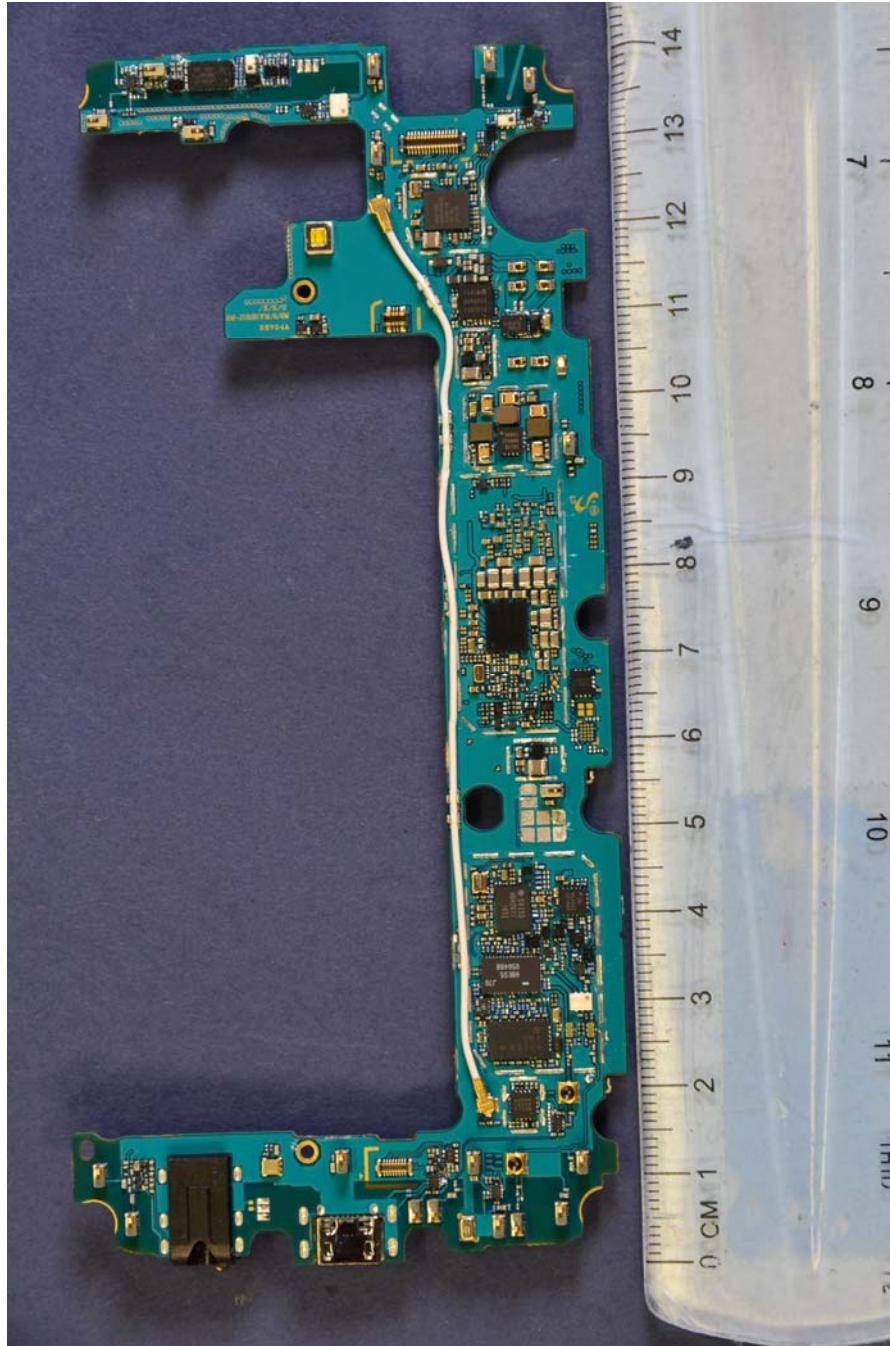

INTERNAL PHOTOGRAPHS

	Samsung Electronics Co., Ltd. FCC ID: A3LSMJ530F	Model: SM-J530F/DS
Internal Photos	EUT Type: Portable Handset	Page 1 of 7

	<p>Samsung Electronics Co., Ltd. FCC ID: A3LSMJ530F</p>	<p>Model: SM-J530F/DS</p>
<p>Internal Photos</p>	<p>EUT Type: Portable Handset</p>	<p>Page 2 of 7</p>

	<p>Samsung Electronics Co., Ltd. FCC ID: A3LSMJ530F</p>	<p>Model: SM-J530F/DS</p>
<p>Internal Photos</p>	<p>EUT Type: Portable Handset</p>	<p>Page 4 of 7</p>

	<p>Samsung Electronics Co., Ltd. FCC ID: A3LSMJ530F</p>	<p>Model: SM-J530F/DS</p>
<p>Internal Photos</p>	<p>EUT Type: Portable Handset</p>	<p>Page 5 of 7</p>

	<p>Samsung Electronics Co., Ltd. FCC ID: A3LSMJ530F</p>	<p>Model: SM-J530F/DS</p>
<p>Internal Photos</p>	<p>EUT Type: Portable Handset</p>	<p>Page 7 of 7</p>