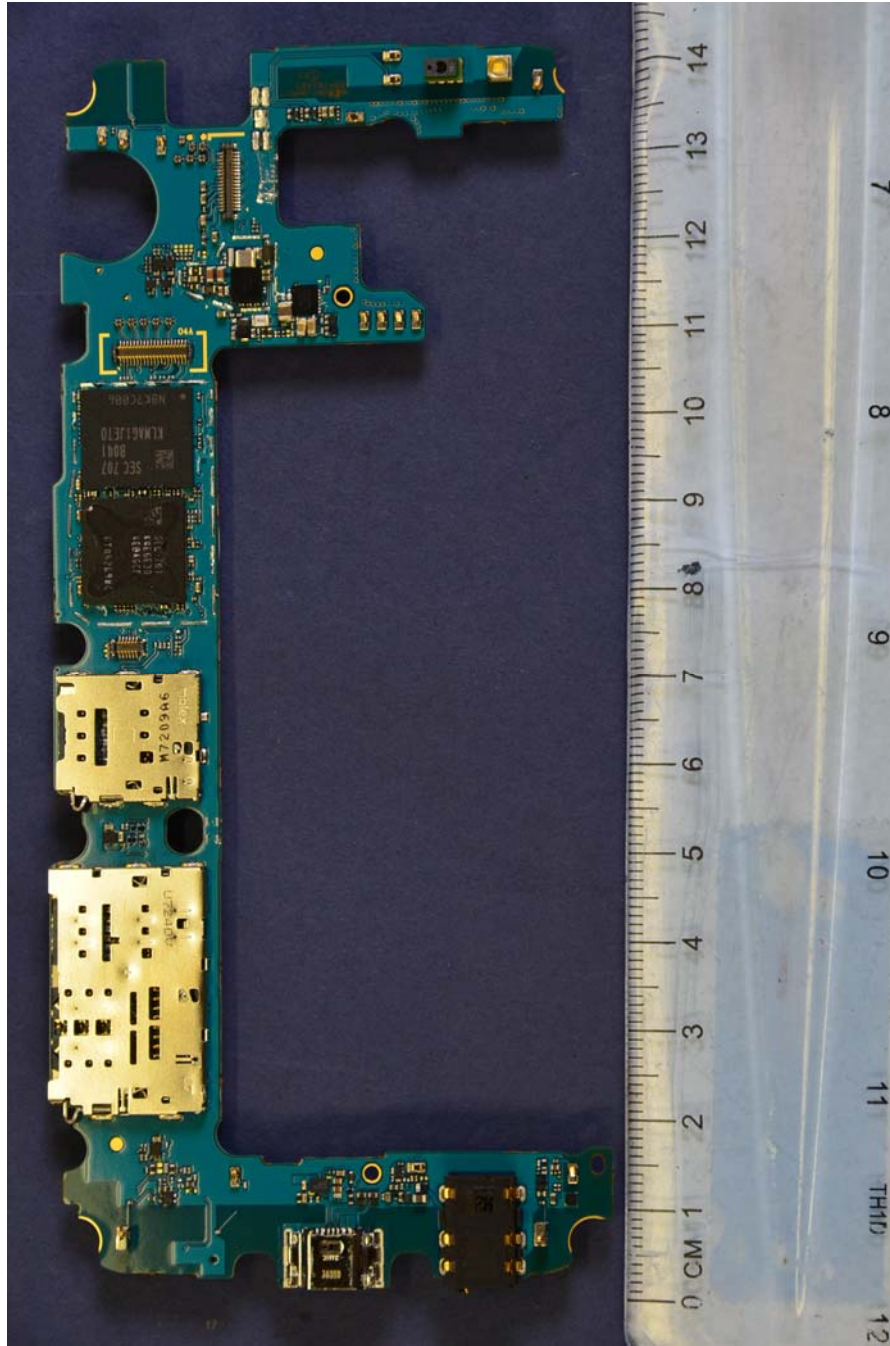

INTERNAL PHOTOGRAPHS

	Samsung Electronics Co., Ltd. FCC ID: A3LSMJ530F	Model: SM-J530F/DS
Internal Photos	EUT Type: Portable Handset	Page 1 of 7

	<p>Samsung Electronics Co., Ltd. FCC ID: A3LSMJ530F</p>	<p>Model: SM-J530F/DS</p>
<p>Internal Photos</p>	<p>EUT Type: Portable Handset</p>	<p>Page 2 of 7</p>

	<p>Samsung Electronics Co., Ltd. FCC ID: A3LSMJ530F</p>	<p>Model: SM-J530F/DS</p>
<p>Internal Photos</p>	<p>EUT Type: Portable Handset</p>	<p>Page 4 of 7</p>

	<p>Samsung Electronics Co., Ltd. FCC ID: A3LSMJ530F</p>	<p>Model: SM-J530F/DS</p>
<p>Internal Photos</p>	<p>EUT Type: Portable Handset</p>	<p>Page 5 of 7</p>

	<p>Samsung Electronics Co., Ltd. FCC ID: A3LSMJ530F</p>	<p>Model: SM-J530F/DS</p>
<p>Internal Photos</p>	<p>EUT Type: Portable Handset</p>	<p>Page 7 of 7</p>