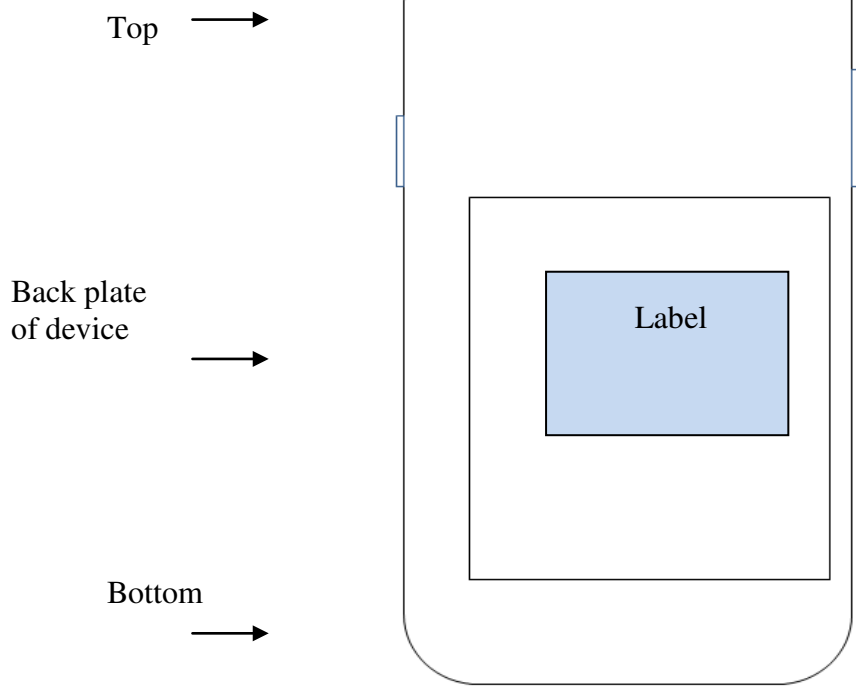

Label and Location

Samsung Phone Model: SM-J530F/DS , SM-J530F

FCC ID: A3LSMJ530F

Label:

Location:

Phone : FCC ID is Engraved on rear bottom of the device