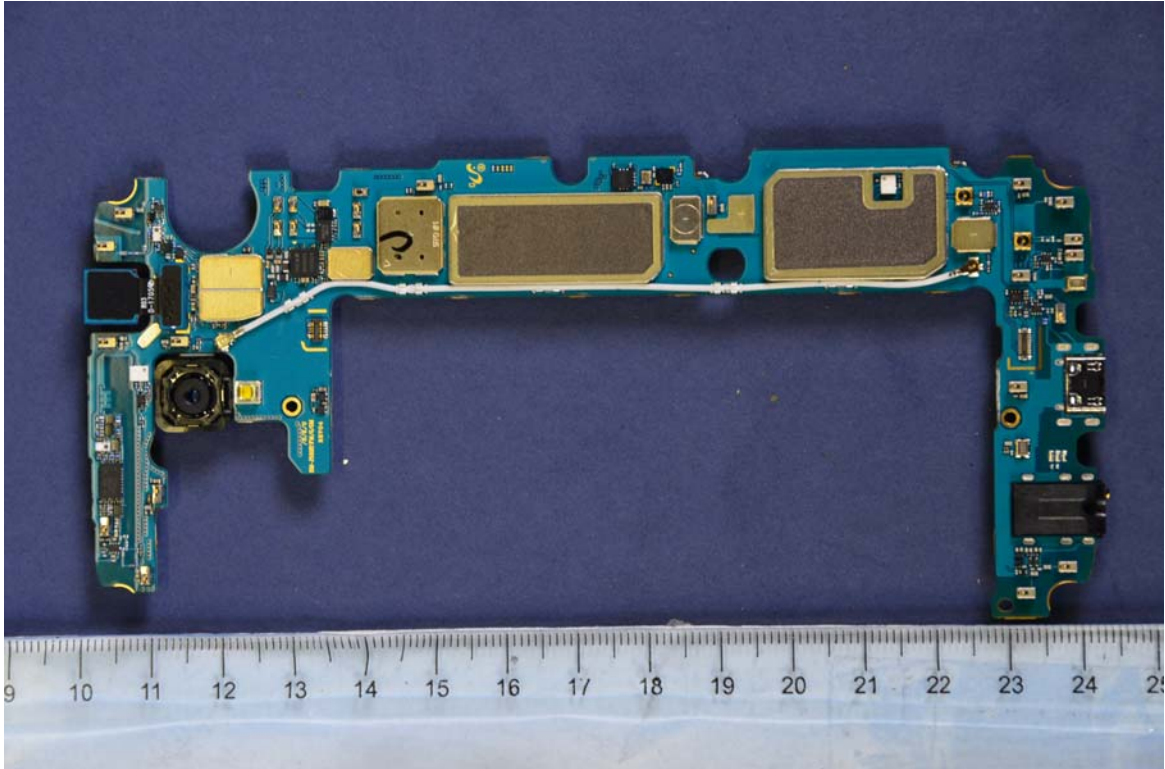

INTERNAL PHOTOGRAPHS

	Samsung Electronics Co., Ltd. FCC ID: A3LSMJ530	Model: SM-J530K
Internal Photos	EUT Type: Portable Handset	Page 1 of 6

	Samsung Electronics Co., Ltd. FCC ID: A3LSMJ530	Model: SM-J530K
Internal Photos	EUT Type: Portable Handset	Page 2 of 6

	<p>Samsung Electronics Co., Ltd. FCC ID: A3LSMJ530</p>	<p>Model: SM-J530K</p>
<p>Internal Photos</p>	<p>EUT Type: Portable Handset</p>	<p>Page 3 of 6</p>

	<p>Samsung Electronics Co., Ltd. FCC ID: A3LSMJ530</p>	<p>Model: SM-J530K</p>
<p>Internal Photos</p>	<p>EUT Type: Portable Handset</p>	<p>Page 4 of 6</p>

	<p>Samsung Electronics Co., Ltd. FCC ID: A3LSMJ530</p>	<p>Model: SM-J530K</p>
<p>Internal Photos</p>	<p>EUT Type: Portable Handset</p>	<p>Page 5 of 6</p>

	<p>Samsung Electronics Co., Ltd. FCC ID: A3LSMJ530</p>	<p>Model: SM-J530K</p>
<p>Internal Photos</p>	<p>EUT Type: Portable Handset</p>	<p>Page 6 of 6</p>