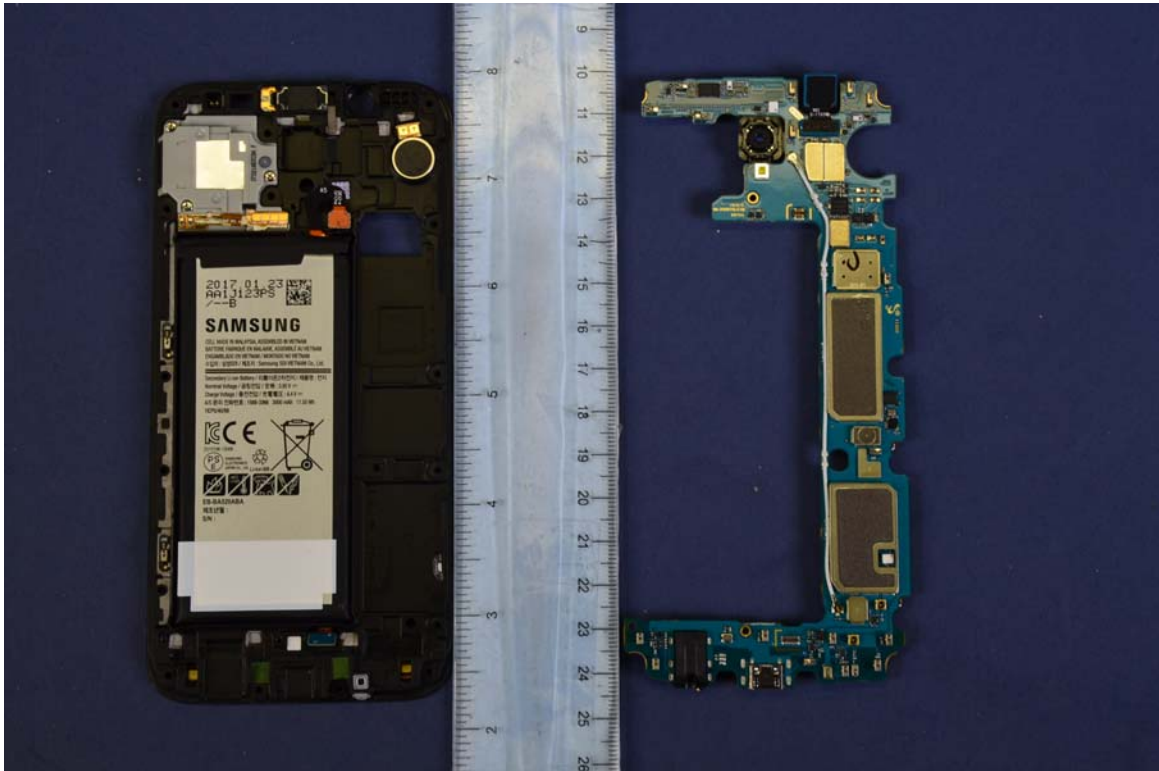

INTERNAL PHOTOGRAPHS

	Samsung Electronics Co., Ltd. FCC ID: A3LSMJ530	Model: SM-J530K
Internal Photos	EUT Type: Portable Handset	Page 1 of 6

	Samsung Electronics Co., Ltd. FCC ID: A3LSMJ530	Model: SM-J530K
Internal Photos	EUT Type: Portable Handset	Page 2 of 6

	<p>Samsung Electronics Co., Ltd. FCC ID: A3LSMJ530</p>	<p>Model: SM-J530K</p>
<p>Internal Photos</p>	<p>EUT Type: Portable Handset</p>	<p>Page 3 of 6</p>

	<p>Samsung Electronics Co., Ltd. FCC ID: A3LSMJ530</p>	<p>Model: SM-J530K</p>
<p>Internal Photos</p>	<p>EUT Type: Portable Handset</p>	<p>Page 4 of 6</p>

	<p>Samsung Electronics Co., Ltd. FCC ID: A3LSMJ530</p>	<p>Model: SM-J530K</p>
<p>Internal Photos</p>	<p>EUT Type: Portable Handset</p>	<p>Page 5 of 6</p>

	<p>Samsung Electronics Co., Ltd. FCC ID: A3LSMJ530</p>	<p>Model: SM-J530K</p>
<p>Internal Photos</p>	<p>EUT Type: Portable Handset</p>	<p>Page 6 of 6</p>