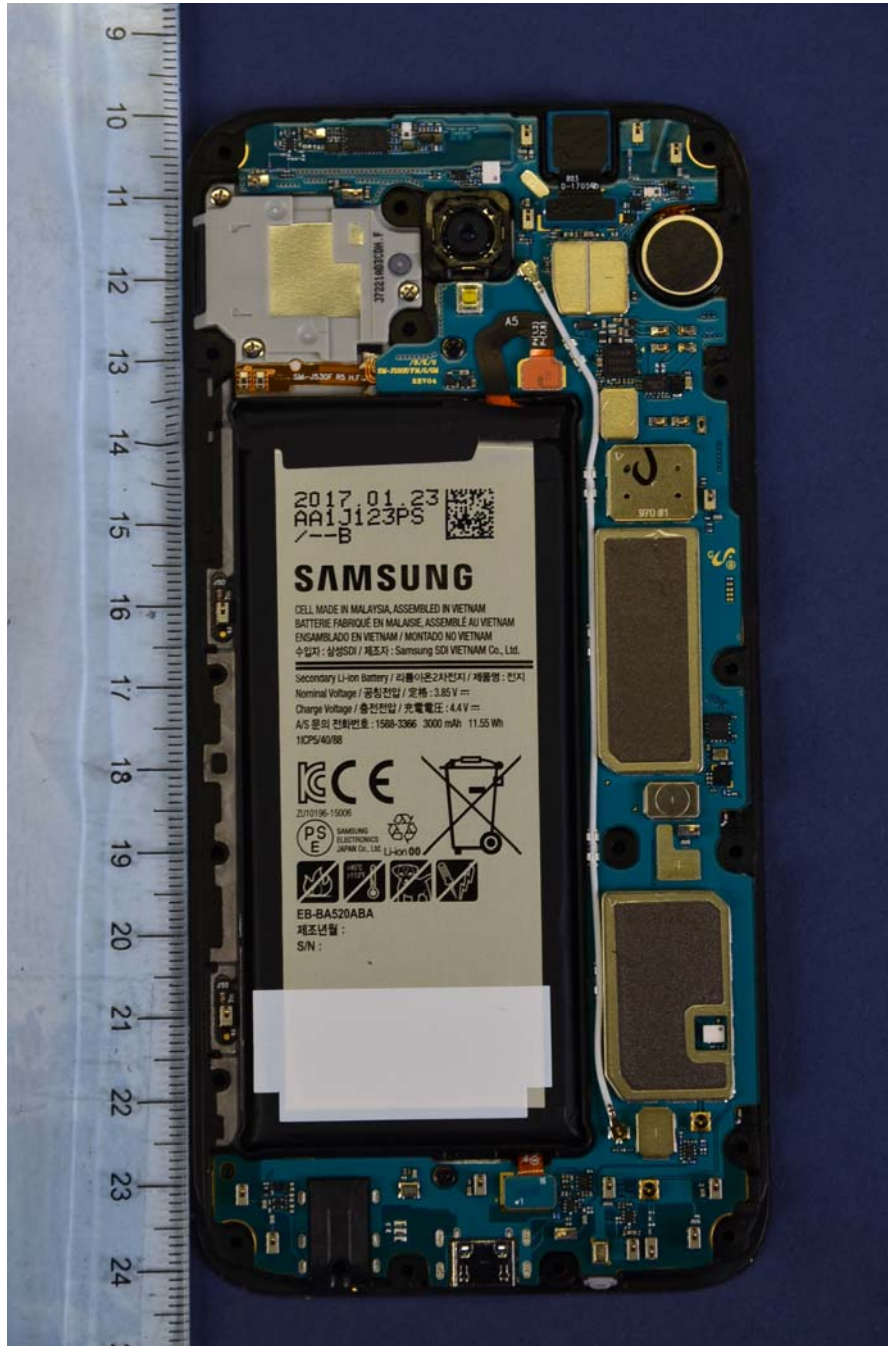

INTERNAL PHOTOGRAPHS

	Samsung Electronics Co., Ltd. FCC ID: A3LSMJ530	Model: SM-J530K
Internal Photos	EUT Type: Portable Handset	Page 1 of 6

	Samsung Electronics Co., Ltd. FCC ID: A3LSMJ530	Model: SM-J530K
Internal Photos	EUT Type: Portable Handset	Page 2 of 6

	<p>Samsung Electronics Co., Ltd. FCC ID: A3LSMJ530</p>	<p>Model: SM-J530K</p>
<p>Internal Photos</p>	<p>EUT Type: Portable Handset</p>	<p>Page 3 of 6</p>

	<p>Samsung Electronics Co., Ltd. FCC ID: A3LSMJ530</p>	<p>Model: SM-J530K</p>
<p>Internal Photos</p>	<p>EUT Type: Portable Handset</p>	<p>Page 4 of 6</p>

	<p>Samsung Electronics Co., Ltd. FCC ID: A3LSMJ530</p>	<p>Model: SM-J530K</p>
<p>Internal Photos</p>	<p>EUT Type: Portable Handset</p>	<p>Page 5 of 6</p>

	<p>Samsung Electronics Co., Ltd. FCC ID: A3LSMJ530</p>	<p>Model: SM-J530K</p>
<p>Internal Photos</p>	<p>EUT Type: Portable Handset</p>	<p>Page 6 of 6</p>