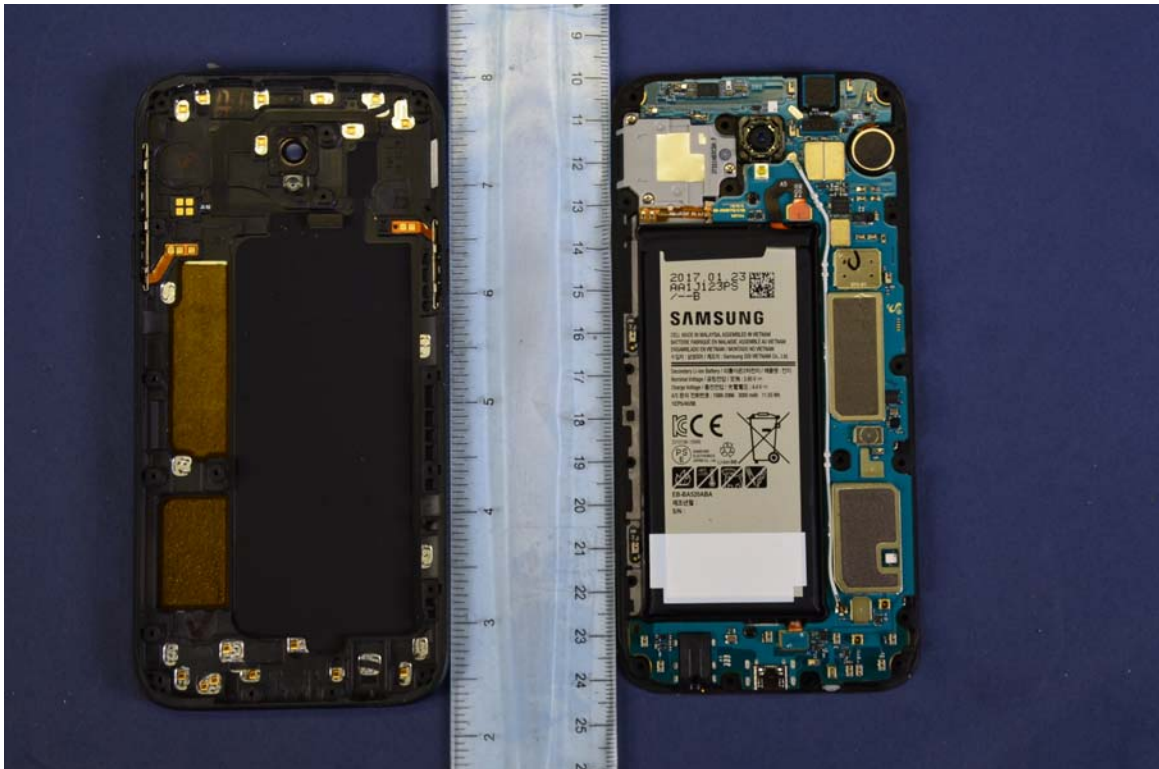

INTERNAL PHOTOGRAPHS

	Samsung Electronics Co., Ltd. FCC ID: A3LSMJ530	Model: SM-J530K
Internal Photos	EUT Type: Portable Handset	Page 1 of 6

	Samsung Electronics Co., Ltd. FCC ID: A3LSMJ530	Model: SM-J530K
Internal Photos	EUT Type: Portable Handset	Page 2 of 6

	<p>Samsung Electronics Co., Ltd. FCC ID: A3LSMJ530</p>	<p>Model: SM-J530K</p>
<p>Internal Photos</p>	<p>EUT Type: Portable Handset</p>	<p>Page 3 of 6</p>

	<p>Samsung Electronics Co., Ltd. FCC ID: A3LSMJ530</p>	<p>Model: SM-J530K</p>
<p>Internal Photos</p>	<p>EUT Type: Portable Handset</p>	<p>Page 4 of 6</p>

	<p>Samsung Electronics Co., Ltd. FCC ID: A3LSMJ530</p>	<p>Model: SM-J530K</p>
<p>Internal Photos</p>	<p>EUT Type: Portable Handset</p>	<p>Page 5 of 6</p>

	<p>Samsung Electronics Co., Ltd. FCC ID: A3LSMJ530</p>	<p>Model: SM-J530K</p>
<p>Internal Photos</p>	<p>EUT Type: Portable Handset</p>	<p>Page 6 of 6</p>