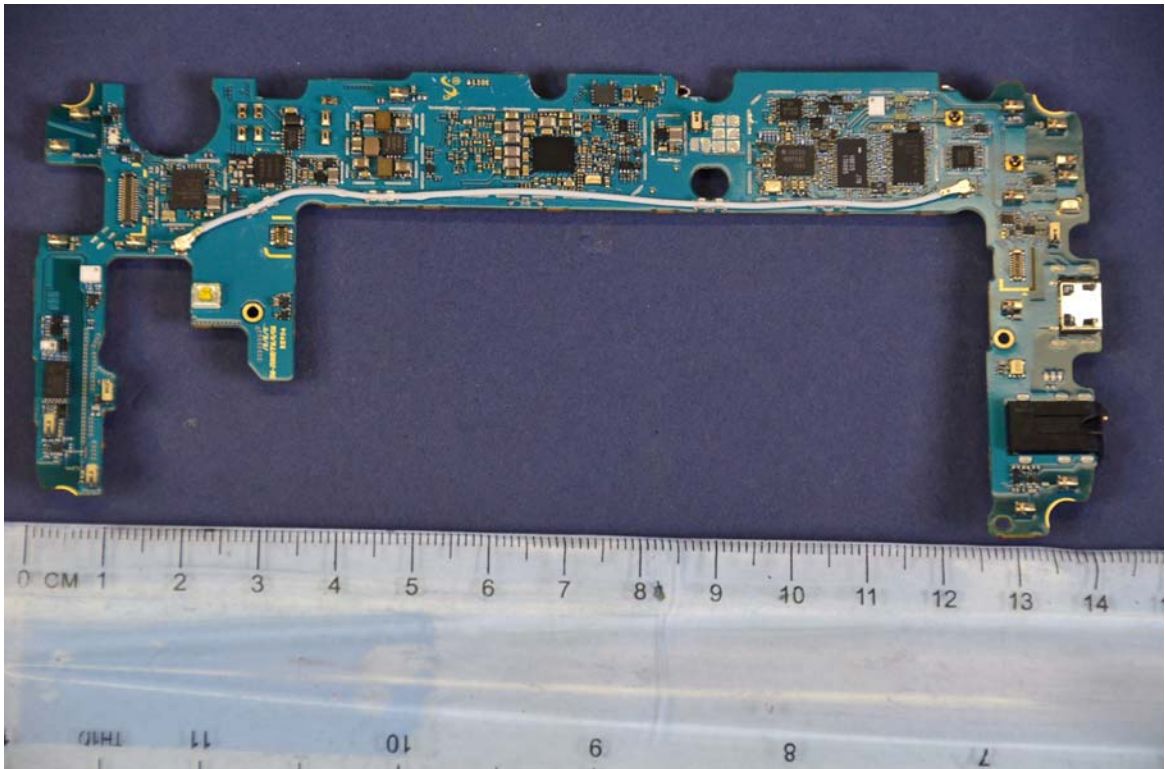

INTERNAL PHOTOGRAPHS

	Samsung Electronics Co., Ltd. FCC ID: A3LSMJ530	Model: SM-J530K
Internal Photos	EUT Type: Portable Handset	Page 1 of 6

	Samsung Electronics Co., Ltd. FCC ID: A3LSMJ530	Model: SM-J530K
Internal Photos	EUT Type: Portable Handset	Page 2 of 6

	<p>Samsung Electronics Co., Ltd. FCC ID: A3LSMJ530</p>	<p>Model: SM-J530K</p>
<p>Internal Photos</p>	<p>EUT Type: Portable Handset</p>	<p>Page 3 of 6</p>

	<p>Samsung Electronics Co., Ltd. FCC ID: A3LSMJ530</p>	<p>Model: SM-J530K</p>
<p>Internal Photos</p>	<p>EUT Type: Portable Handset</p>	<p>Page 4 of 6</p>

	<p>Samsung Electronics Co., Ltd. FCC ID: A3LSMJ530</p>	<p>Model: SM-J530K</p>
<p>Internal Photos</p>	<p>EUT Type: Portable Handset</p>	<p>Page 5 of 6</p>

	<p>Samsung Electronics Co., Ltd. FCC ID: A3LSMJ530</p>	<p>Model: SM-J530K</p>
<p>Internal Photos</p>	<p>EUT Type: Portable Handset</p>	<p>Page 6 of 6</p>