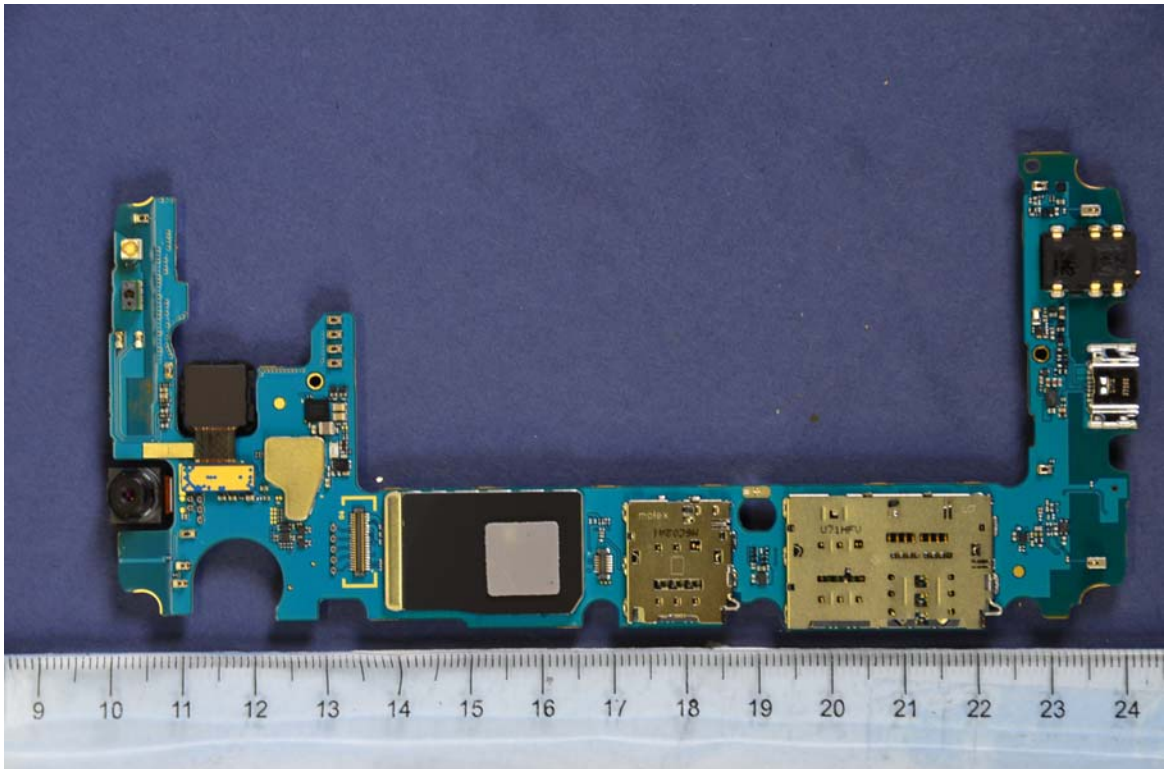

INTERNAL PHOTOGRAPHS

	Samsung Electronics Co., Ltd. FCC ID: A3LSMJ530	Model: SM-J530K
Internal Photos	EUT Type: Portable Handset	Page 1 of 6

	Samsung Electronics Co., Ltd. FCC ID: A3LSMJ530	Model: SM-J530K
Internal Photos	EUT Type: Portable Handset	Page 2 of 6

	<p>Samsung Electronics Co., Ltd. FCC ID: A3LSMJ530</p>	<p>Model: SM-J530K</p>
<p>Internal Photos</p>	<p>EUT Type: Portable Handset</p>	<p>Page 3 of 6</p>

	<p>Samsung Electronics Co., Ltd. FCC ID: A3LSMJ530</p>	<p>Model: SM-J530K</p>
<p>Internal Photos</p>	<p>EUT Type: Portable Handset</p>	<p>Page 4 of 6</p>

	<p>Samsung Electronics Co., Ltd. FCC ID: A3LSMJ530</p>	<p>Model: SM-J530K</p>
<p>Internal Photos</p>	<p>EUT Type: Portable Handset</p>	<p>Page 5 of 6</p>

	<p>Samsung Electronics Co., Ltd. FCC ID: A3LSMJ530</p>	<p>Model: SM-J530K</p>
<p>Internal Photos</p>	<p>EUT Type: Portable Handset</p>	<p>Page 6 of 6</p>