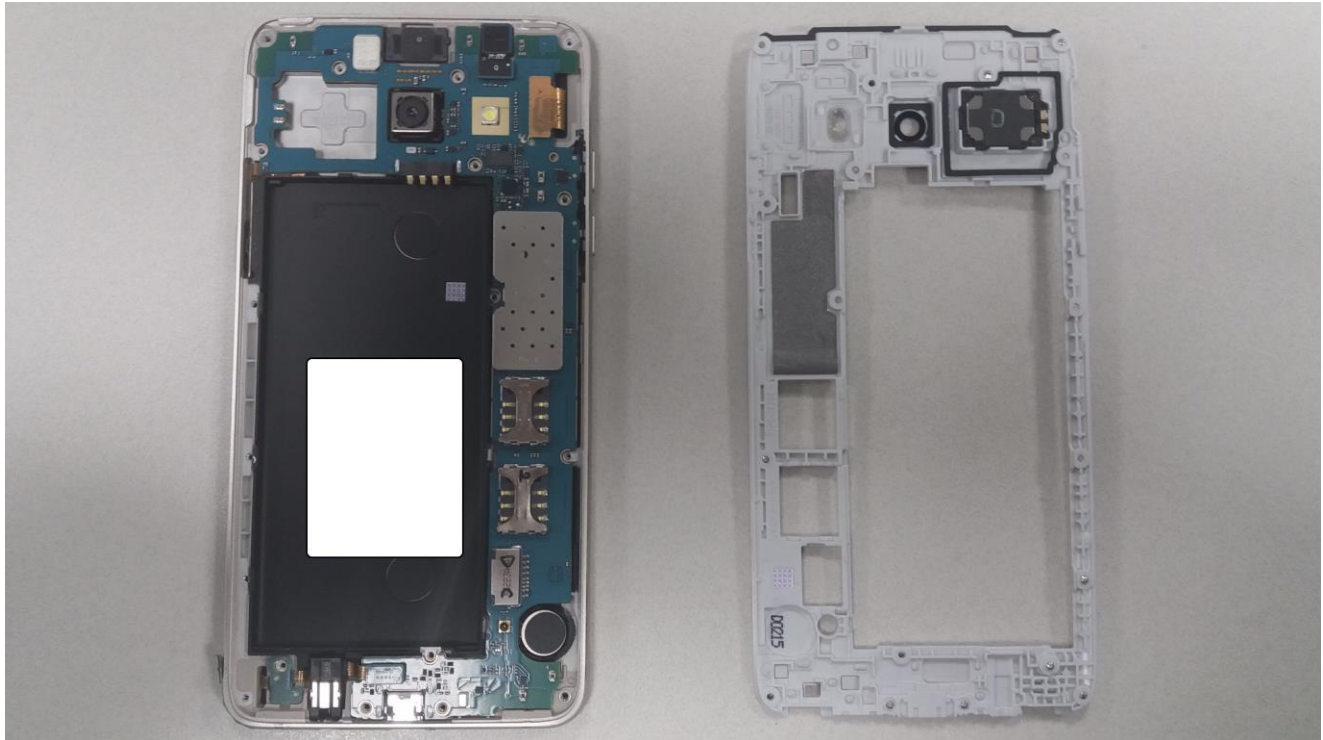

INTERNAL PHOTOGRAPHS

	<p>Samsung Electronics Co., Ltd. FCC ID: A3LSMJ510GN</p>	<p>Model: SM-J510GN/DS</p>
<p>Internal Photos</p>	<p>EUT Type: Portable Handset</p>	<p>Page 1 of 11</p>

	Samsung Electronics Co., Ltd. FCC ID: A3LSMJ510GN	Model: SM-J510GN/DS
Internal Photos	EUT Type: Portable Handset	Page 2 of 11

	<p>Samsung Electronics Co., Ltd. FCC ID: A3LSMJ510GN</p>	<p>Model: SM-J510GN/DS</p>
<p>Internal Photos</p>	<p>EUT Type: Portable Handset</p>	<p>Page 3 of 11</p>

	Samsung Electronics Co., Ltd. FCC ID: A3LSMJ510GN	Model: SM-J510GN/DS
Internal Photos	EUT Type: Portable Handset	Page 4 of 11

	Samsung Electronics Co., Ltd. FCC ID: A3LSMJ510GN	Model: SM-J510GN/DS
Internal Photos	EUT Type: Portable Handset	Page 5 of 11

	<p>Samsung Electronics Co., Ltd. FCC ID: A3LSMJ510GN</p>	<p>Model: SM-J510GN/DS</p>
<p>Internal Photos</p>	<p>EUT Type: Portable Handset</p>	<p>Page 6 of 11</p>