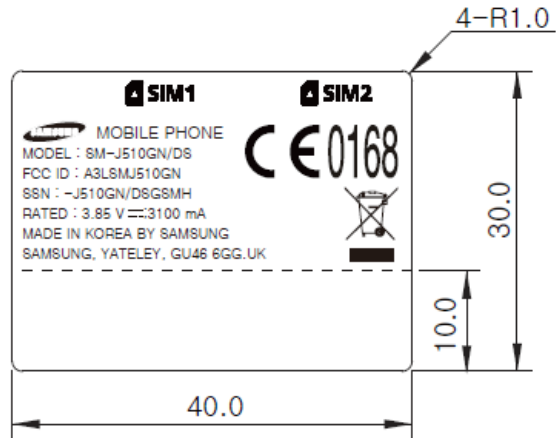

**Label and Location**

Model: SM-J510GN/DS  
FCC ID: A3LSMJ510GN

**Label:**

**Location:**

Phone: Label is placed inside of the battery compartment.