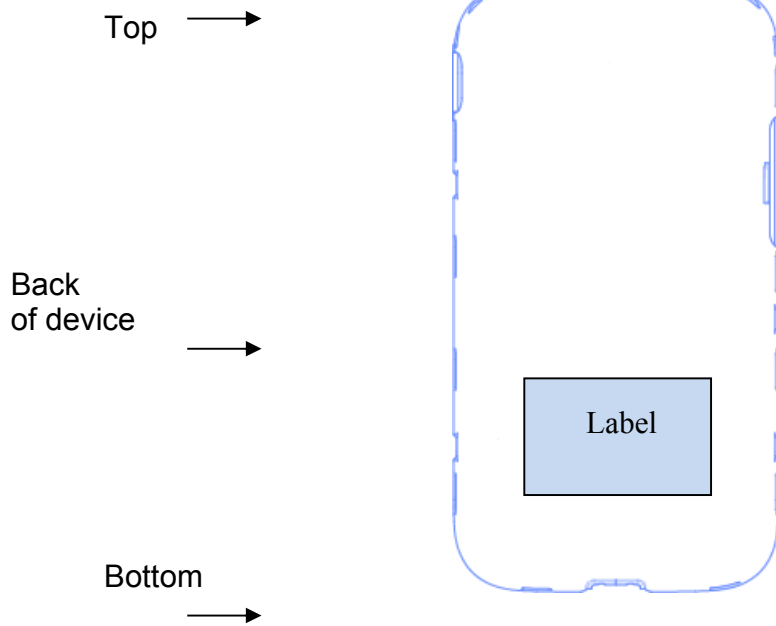

Label and Location

Model: SM-J5108
FCC ID: A3LSMJ5108

Label:

Location:

Phone: Label is placed inside of the battery compartment.