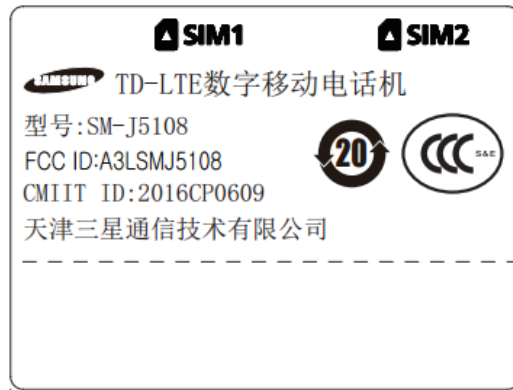

Label and Location

Model: SM-J5108
FCC ID: A3LSMJ5108

Label:

Location:

Phone: Label is placed inside of the battery compartment.