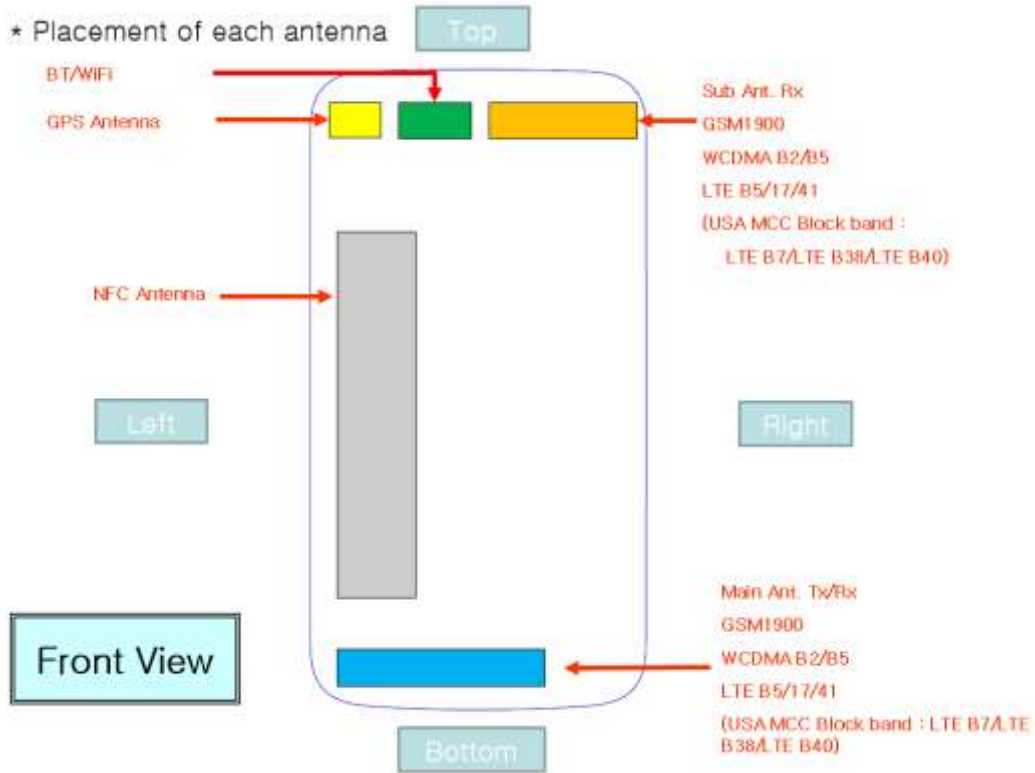

Attachment 8.

- DUT Antenna Information and SAR Test SETUP PHOTOGRAPHS

DUT Antenna Information

SAR Test Setup Photographs

■ **Test Setup Photo(Left All)**

■ Test Setup Photo(Left Touch/Tilt)

■ **Test Setup Photo (Right All)**

■ **Test Setup Photo (Right Touch/Tilt)**

■ **Test Setup Photo (Body All)**

■ **Test Setup Photo (Rear)**

[Distance of 1.0 cm from the EUT]

■ **Test Setup Photo (Front)**

[Distance of 1.0 cm from the EUT]

■ **Test Setup Photo (Left)**

[Distance of 1.0 cm from the EUT]

■ **Test Setup Photo (Right)**

[Distance of 1.0 cm from the EUT]

■ **Test Setup Photo (Top)**

[Distance of 1.0 cm from the EUT]

■ **Test Setup Photo (Bottom)**

[Distance of 1.0 cm from the EUT]

■ **Test Setup Photo (Rear)**

[Distance of 1.5 cm from the EUT]

■ **Test Setup Photo (Front)**

[Distance of 1.5 cm from the EUT]