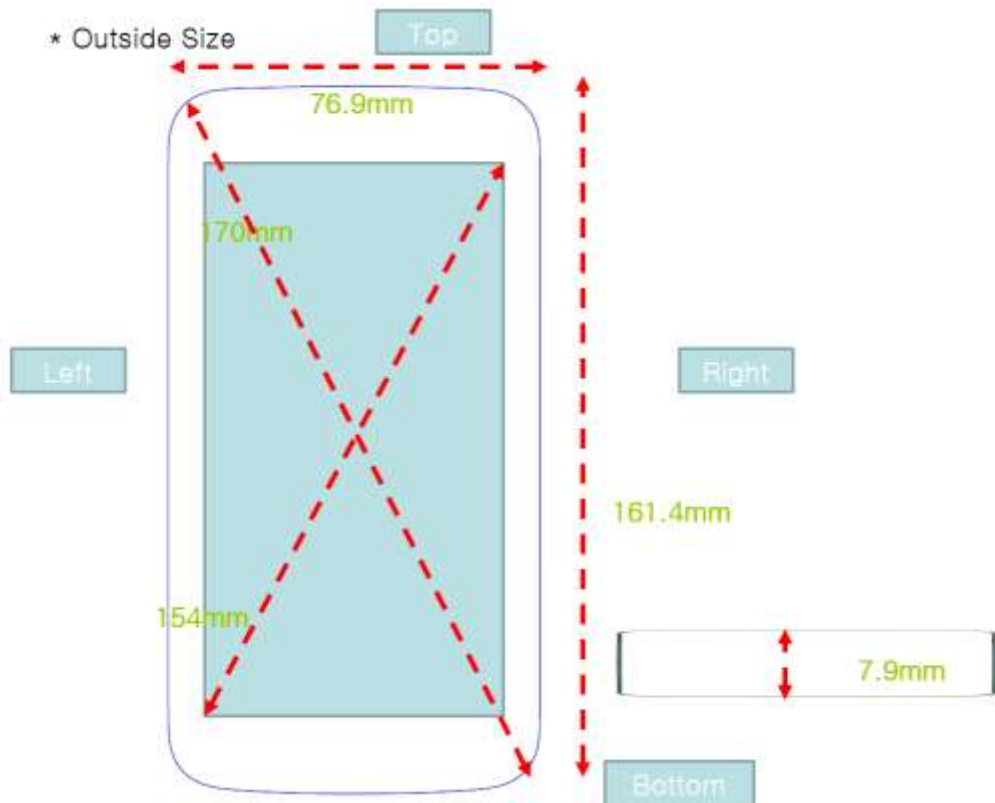

Attachment 8.

- DUT Antenna Information and SAR Test SETUP PHOTOGRAPHS

DUT Antenna Information

SAR Test Setup Photographs

■ **Test Setup Photo(Left All)**

■ Test Setup Photo(Left Touch/Tilt)

■ **Test Setup Photo (Right All)**

■ **Test Setup Photo (Right Touch/Tilt)**

■ **Test Setup Photo (Body All)**

■ **Test Setup Photo (Rear)**

[Distance of 1.0 cm from the EUT]

■ **Test Setup Photo (Front)**

[Distance of 1.0 cm from the EUT]

■ **Test Setup Photo (Left)**

[Distance of 1.0 cm from the EUT]

■ **Test Setup Photo (Right)**

[Distance of 1.0 cm from the EUT]

■ **Test Setup Photo (Top)**

[Distance of 1.0 cm from the EUT]

■ **Test Setup Photo (Bottom)**

[Distance of 1.0 cm from the EUT]

■ **Test Setup Photo (Rear)**

[Distance of 1.5 cm from the EUT]

■ **Test Setup Photo (Front)**

[Distance of 1.5 cm from the EUT]