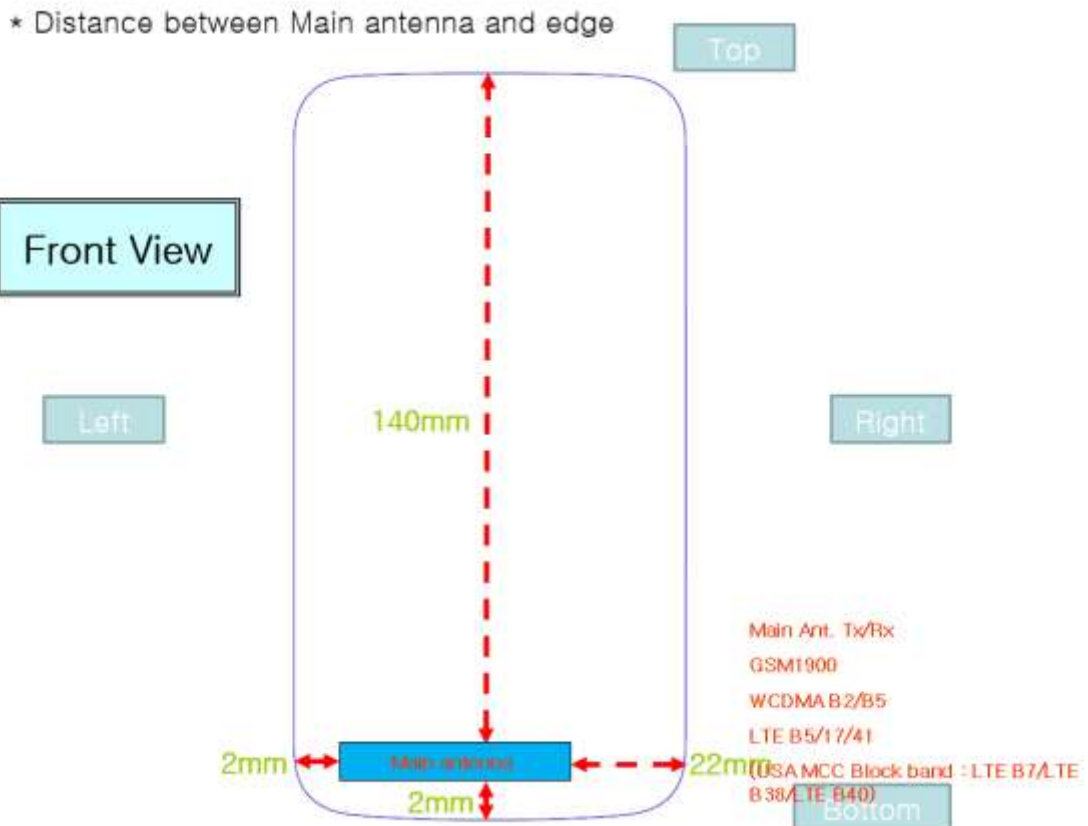

Attachment 8.

- DUT Antenna Information and SAR Test SETUP PHOTOGRAPHS

DUT Antenna Information

SAR Test Setup Photographs

■ **Test Setup Photo(Left All)**

■ Test Setup Photo(Left Touch/Tilt)

■ **Test Setup Photo (Right All)**

■ **Test Setup Photo (Right Touch/Tilt)**

■ **Test Setup Photo (Body All)**

■ **Test Setup Photo (Rear)**

[Distance of 1.0 cm from the EUT]

■ **Test Setup Photo (Front)**

[Distance of 1.0 cm from the EUT]

■ **Test Setup Photo (Left)**

[Distance of 1.0 cm from the EUT]

■ **Test Setup Photo (Right)**

[Distance of 1.0 cm from the EUT]

■ **Test Setup Photo (Top)**

[Distance of 1.0 cm from the EUT]

■ **Test Setup Photo (Bottom)**

[Distance of 1.0 cm from the EUT]

■ **Test Setup Photo (Rear)**

[Distance of 1.5 cm from the EUT]

■ **Test Setup Photo (Front)**

[Distance of 1.5 cm from the EUT]