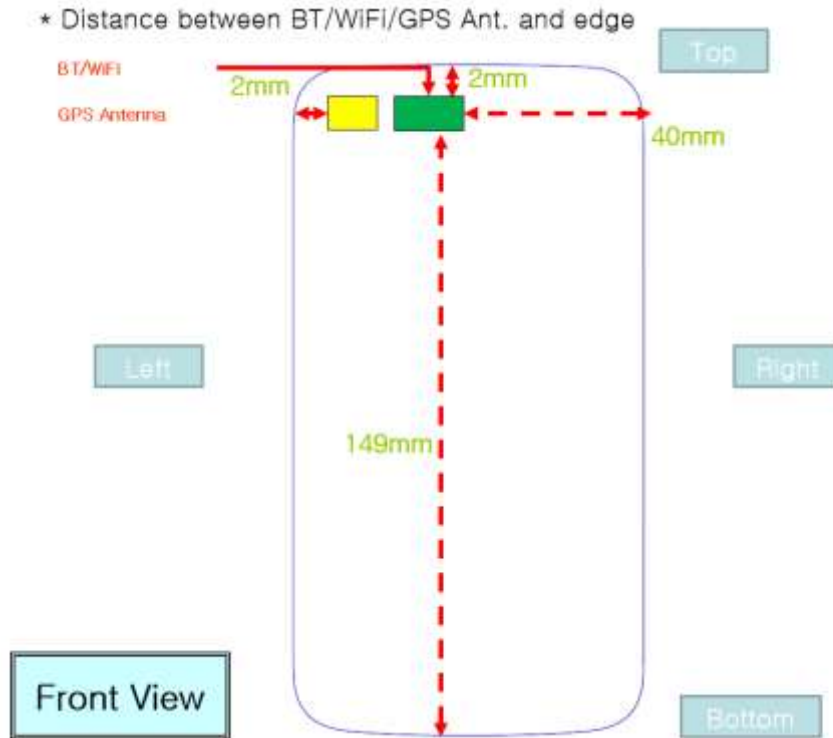

Attachment 8.

- DUT Antenna Information and SAR Test SETUP PHOTOGRAPHS

DUT Antenna Information

SAR Test Setup Photographs

■ **Test Setup Photo(Left All)**

■ Test Setup Photo(Left Touch/Tilt)

■ **Test Setup Photo (Right All)**

■ **Test Setup Photo (Right Touch/Tilt)**

■ **Test Setup Photo (Body All)**

■ **Test Setup Photo (Rear)**

[Distance of 1.0 cm from the EUT]

■ **Test Setup Photo (Front)**

[Distance of 1.0 cm from the EUT]

■ **Test Setup Photo (Left)**

[Distance of 1.0 cm from the EUT]

■ **Test Setup Photo (Right)**

[Distance of 1.0 cm from the EUT]

■ **Test Setup Photo (Top)**

[Distance of 1.0 cm from the EUT]

■ **Test Setup Photo (Bottom)**

[Distance of 1.0 cm from the EUT]

■ **Test Setup Photo (Rear)**

[Distance of 1.5 cm from the EUT]

■ **Test Setup Photo (Front)**

[Distance of 1.5 cm from the EUT]