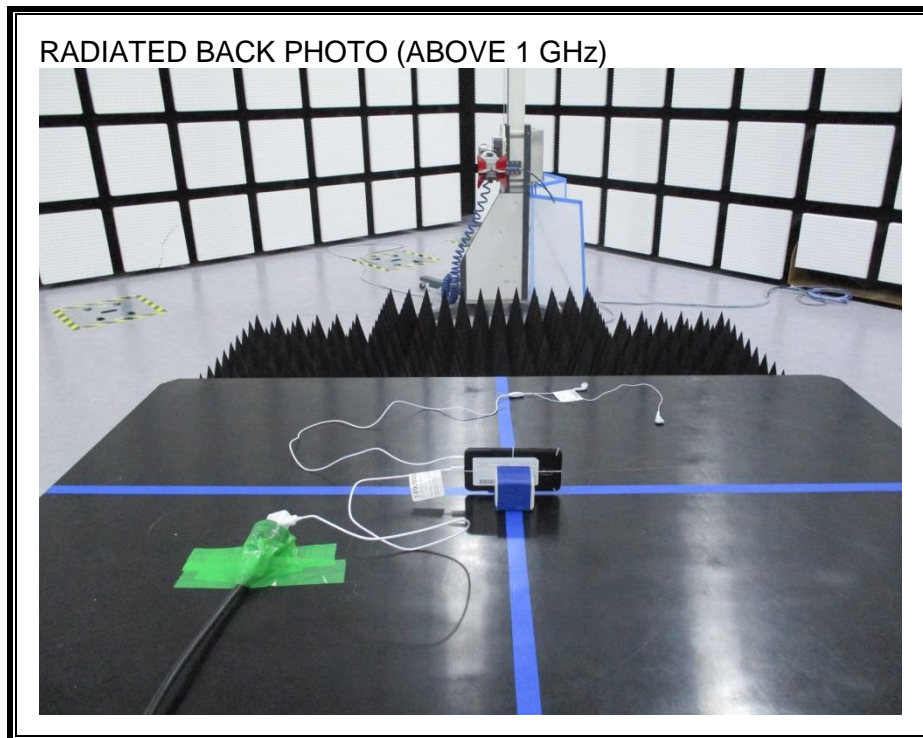

11. SETUP PHOTOS

ANTENNA PORT CONDUCTED RF MEASUREMENT SETUP

RADIATED RF MEASUREMENT SETUP (BELOW 1 GHz)

RADIATED RF MEASUREMENT SETUP (ABOVE 1 GHz)

RADIATED RF MEASUREMENT SETUP FOR PORTABLE CONFIGURATION

ENVIRONMENTAL CHAMBER PHOTO

END OF REPORT