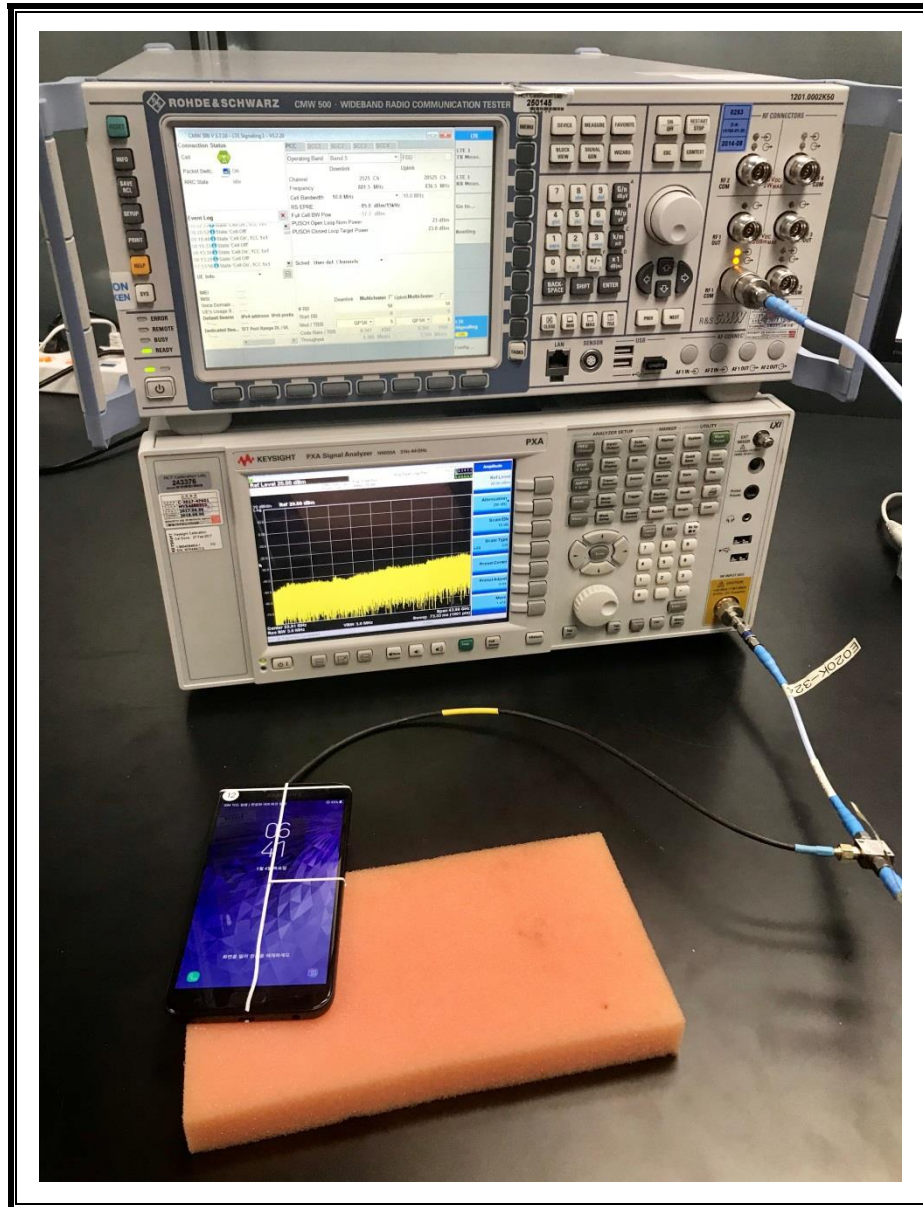

11. SETUP PHOTOS

ANTENNA PORT CONDUCTED RF MEASUREMENT SETUP

RADIATED RF MEASUREMENT SETUP (BELOW 1 GHz)

RADIATED RF MEASUREMENT SETUP (ABOVE 1 GHz)

RADIATED RF MEASUREMENT SETUP FOR PORTABLE CONFIGURATION

ENVIRONMENTAL CHAMBER PHOTO

END OF REPORT