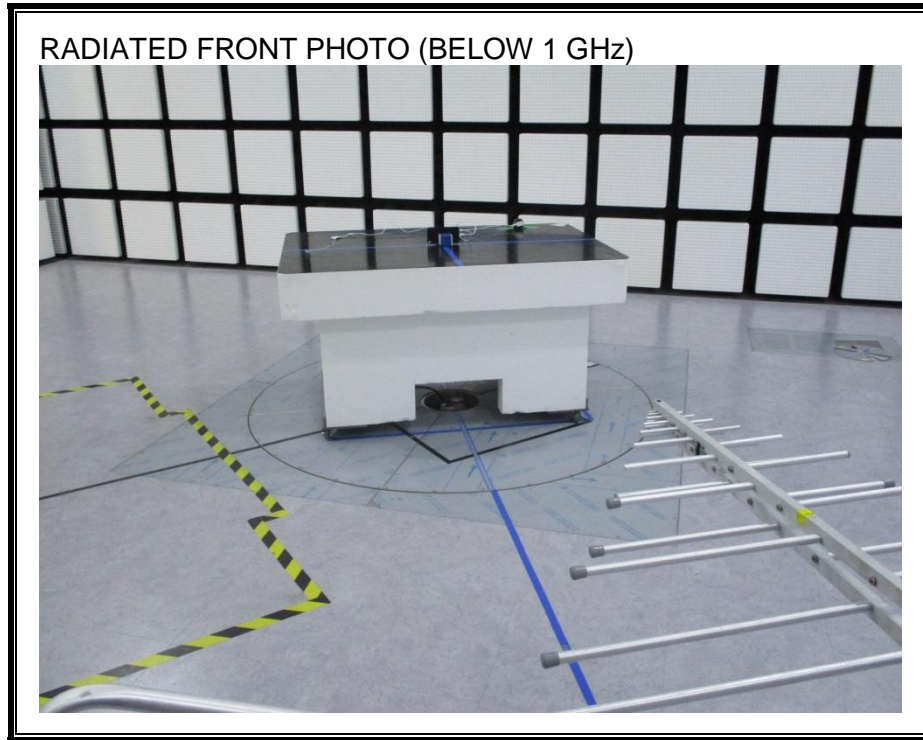

11. SETUP PHOTOS

ANTENNA PORT CONDUCTED RF MEASUREMENT SETUP

RADIATED RF MEASUREMENT SETUP (BELOW 1 GHz)

RADIATED RF MEASUREMENT SETUP (ABOVE 1 GHz)

RADIATED RF MEASUREMENT SETUP FOR PORTABLE CONFIGURATION

ENVIRONMENTAL CHAMBER PHOTO

END OF REPORT