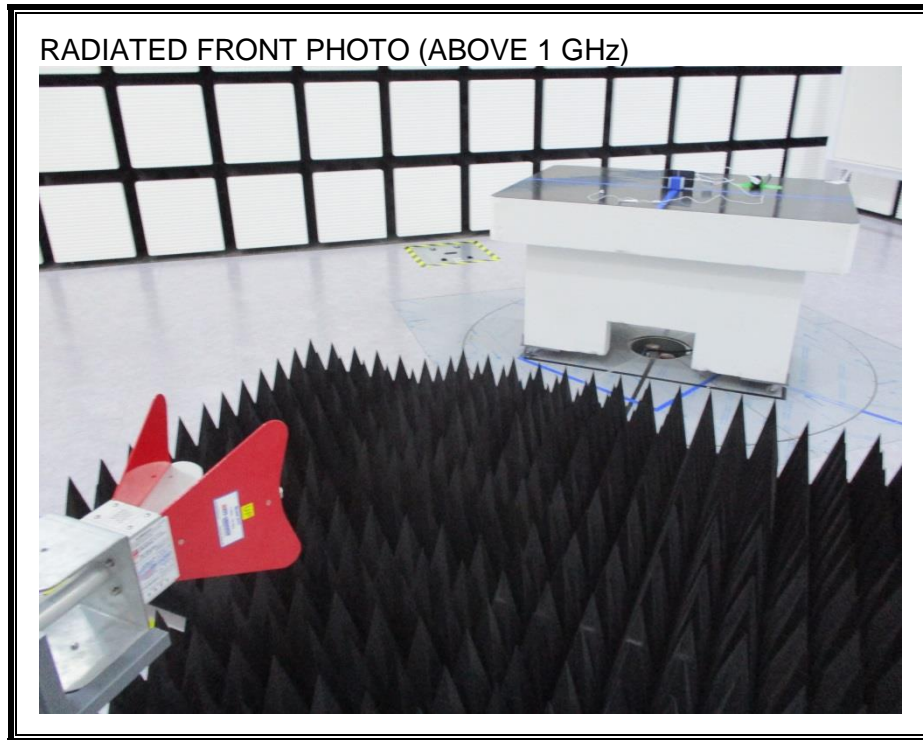

11. SETUP PHOTOS

ANTENNA PORT CONDUCTED RF MEASUREMENT SETUP

RADIATED RF MEASUREMENT SETUP (BELOW 1 GHz)

RADIATED RF MEASUREMENT SETUP (ABOVE 1 GHz)

RADIATED RF MEASUREMENT SETUP FOR PORTABLE CONFIGURATION

ENVIRONMENTAL CHAMBER PHOTO

END OF REPORT