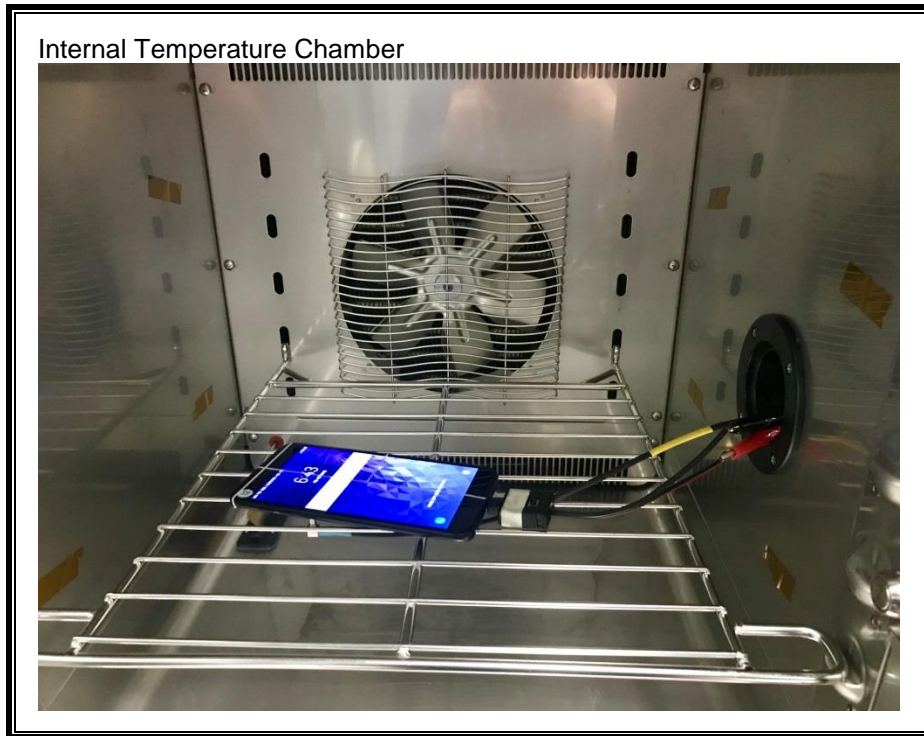

11. SETUP PHOTOS

ANTENNA PORT CONDUCTED RF MEASUREMENT SETUP

RADIATED RF MEASUREMENT SETUP (BELOW 1 GHz)

RADIATED RF MEASUREMENT SETUP (ABOVE 1 GHz)

RADIATED RF MEASUREMENT SETUP FOR PORTABLE CONFIGURATION

ENVIRONMENTAL CHAMBER PHOTO

END OF REPORT