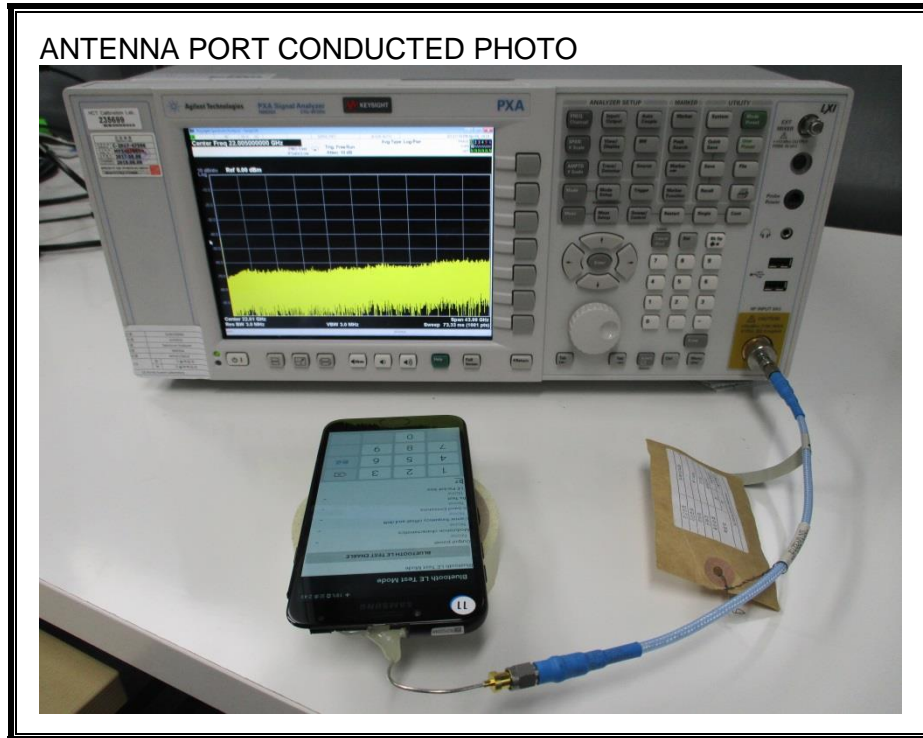

13. SETUP PHOTOS

ANTENNA PORT CONDUCTED RF MEASUREMENT SETUP

RADIATED RF MEASUREMENT SETUP (BELOW 1 GHz)

RADIATED RF MEASUREMENT SETUP (ABOVE 1 GHz)

RADIATED RF MEASUREMENT SETUP FOR PORTABLE CONFIGURATION

POWERLINE CONDUCTED EMISSIONS MEASUREMENT SETUP

END OF REPORT