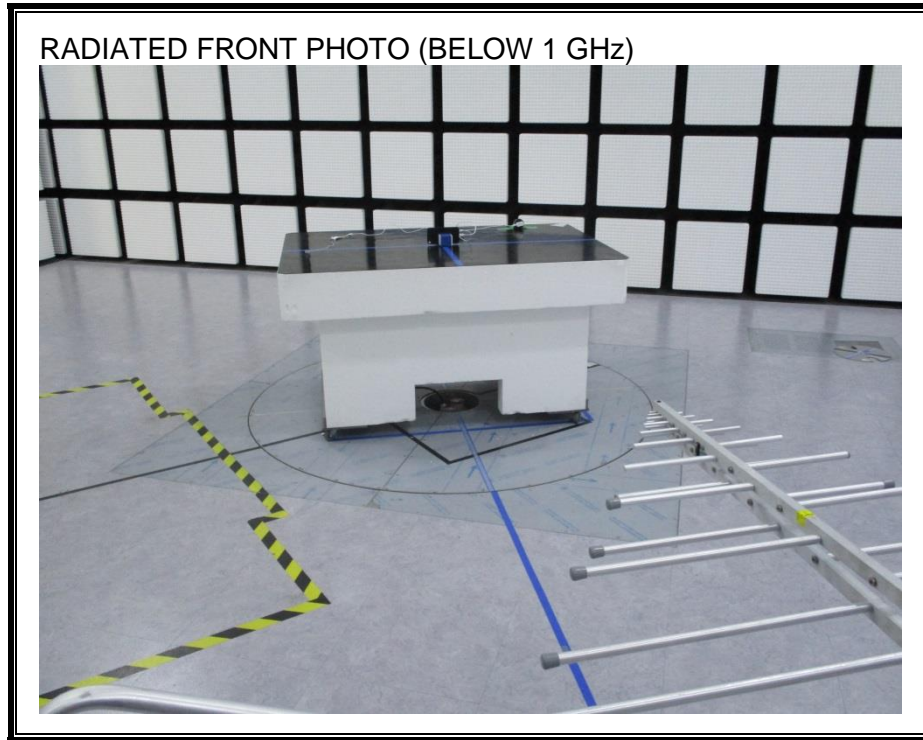

13. SETUP PHOTOS

ANTENNA PORT CONDUCTED RF MEASUREMENT SETUP

RADIATED RF MEASUREMENT SETUP (BELOW 1 GHz)

RADIATED RF MEASUREMENT SETUP (ABOVE 1 GHz)

RADIATED RF MEASUREMENT SETUP FOR PORTABLE CONFIGURATION

POWERLINE CONDUCTED EMISSIONS MEASUREMENT SETUP

END OF REPORT