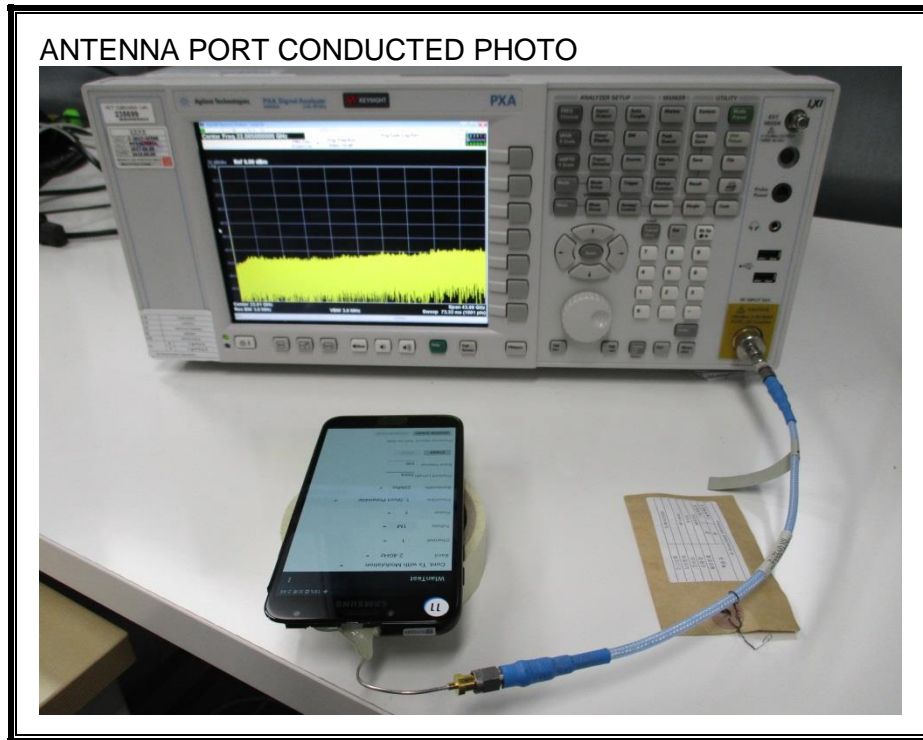

13. SETUP PHOTOS

ANTENNA PORT CONDUCTED RF MEASUREMENT SETUP

RADIATED RF MEASUREMENT SETUP (BELOW 1 GHz)

RADIATED RF MEASUREMENT SETUP (ABOVE 1 GHz)

RADIATED RF MEASUREMENT SETUP FOR PORTABLE CONFIGURATION

POWERLINE CONDUCTED EMISSIONS MEASUREMENT SETUP

END OF REPORT