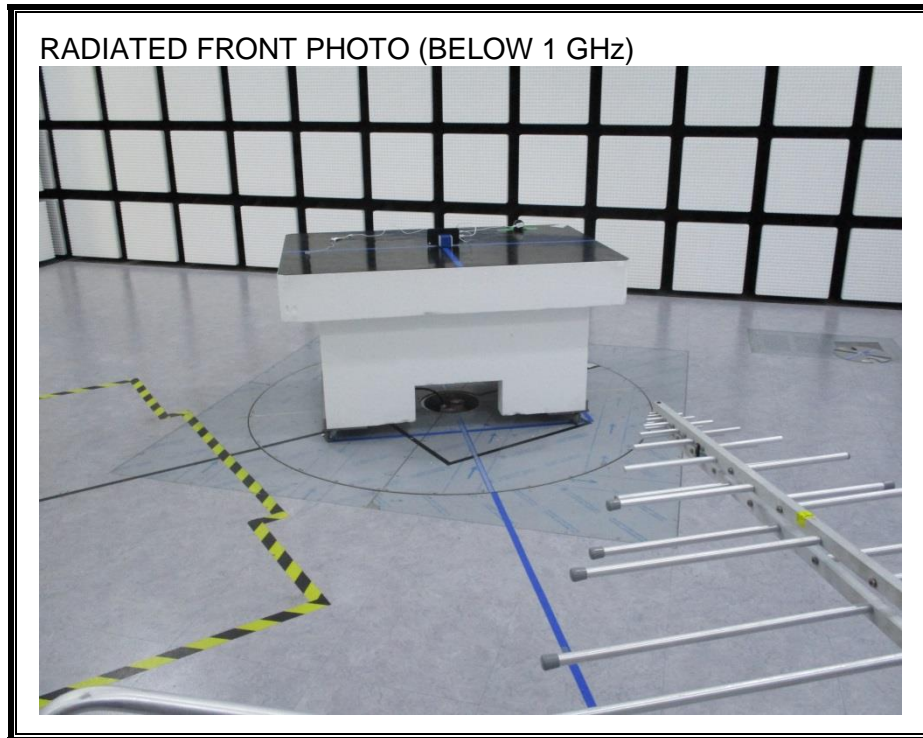

13. SETUP PHOTOS

ANTENNA PORT CONDUCTED RF MEASUREMENT SETUP

RADIATED RF MEASUREMENT SETUP (BELOW 1 GHz)

RADIATED RF MEASUREMENT SETUP (ABOVE 1 GHz)

RADIATED RF MEASUREMENT SETUP FOR PORTABLE CONFIGURATION

POWERLINE CONDUCTED EMISSIONS MEASUREMENT SETUP

END OF REPORT