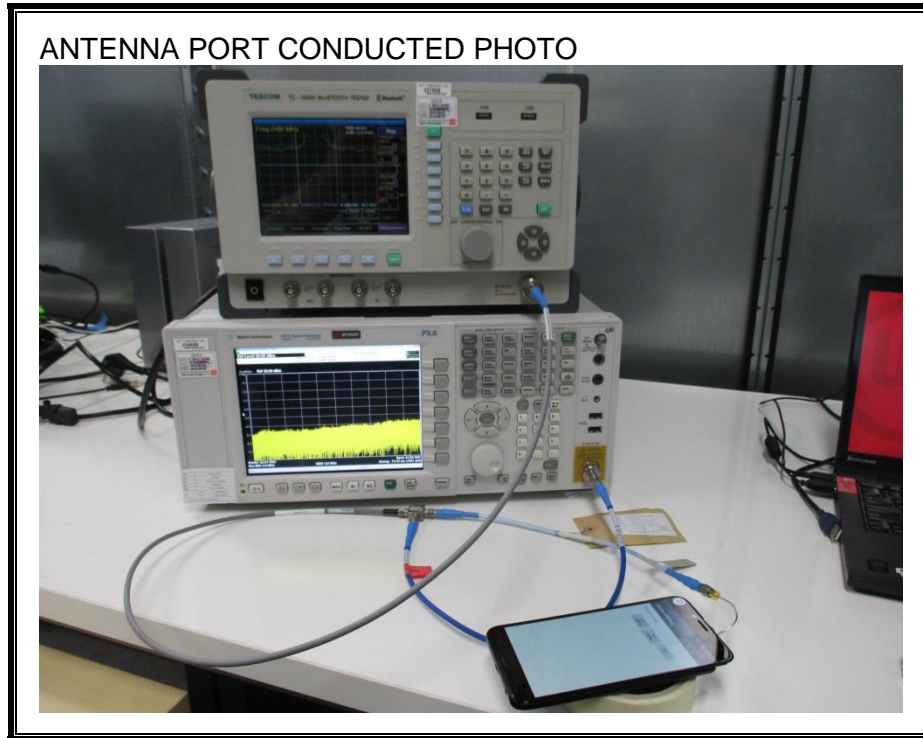

13. SETUP PHOTOS

ANTENNA PORT CONDUCTED RF MEASUREMENT SETUP

RADIATED RF MEASUREMENT SETUP (BELOW 1 GHz)

RADIATED RF MEASUREMENT SETUP (ABOVE 1 GHz)

RADIATED RF MEASUREMENT SETUP FOR PORTABLE CONFIGURATION

POWERLINE CONDUCTED EMISSIONS MEASUREMENT SETUP

END OF REPORT