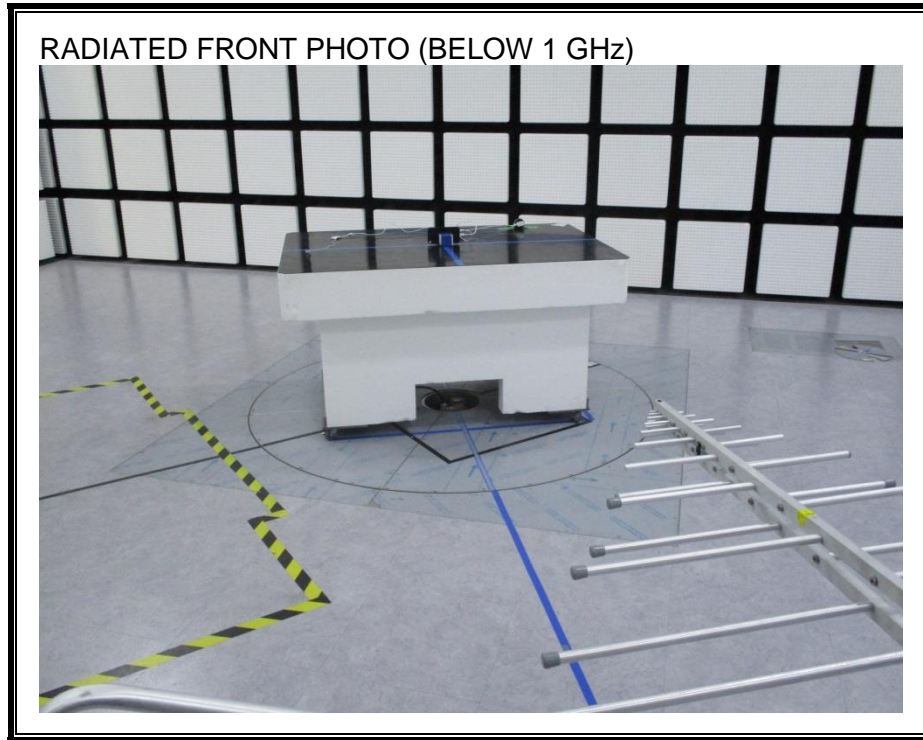

13. SETUP PHOTOS

ANTENNA PORT CONDUCTED RF MEASUREMENT SETUP

RADIATED RF MEASUREMENT SETUP (BELOW 1 GHz)

RADIATED RF MEASUREMENT SETUP (ABOVE 1 GHz)

RADIATED RF MEASUREMENT SETUP FOR PORTABLE CONFIGURATION

POWERLINE CONDUCTED EMISSIONS MEASUREMENT SETUP

END OF REPORT