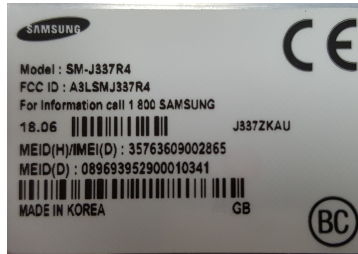

Label and Location

Model: SM-J337R4
FCC ID: A3LSMJ337R4

Label

Location

Top →

Back of device

Bottom →

Label is placed inside of the battery compartment.