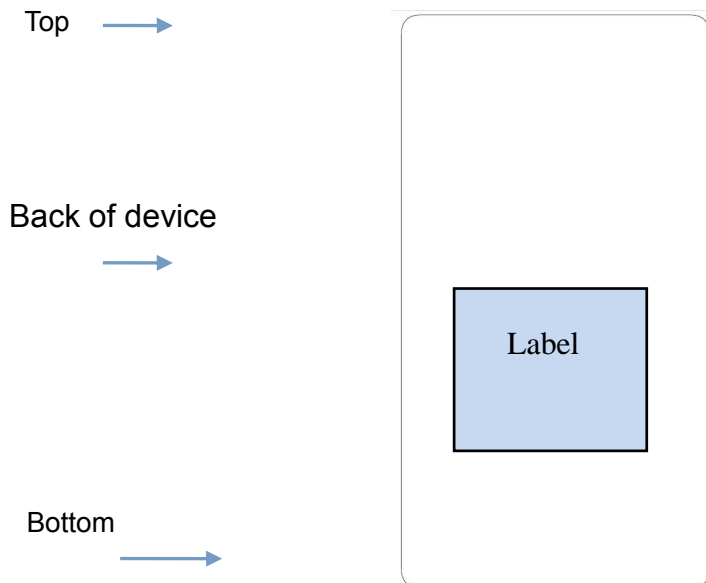

Label and Location

Model: SM-J337P
FCC ID: A3LSMJ337P

Label

Location

Label is placed inside of the battery compartment.