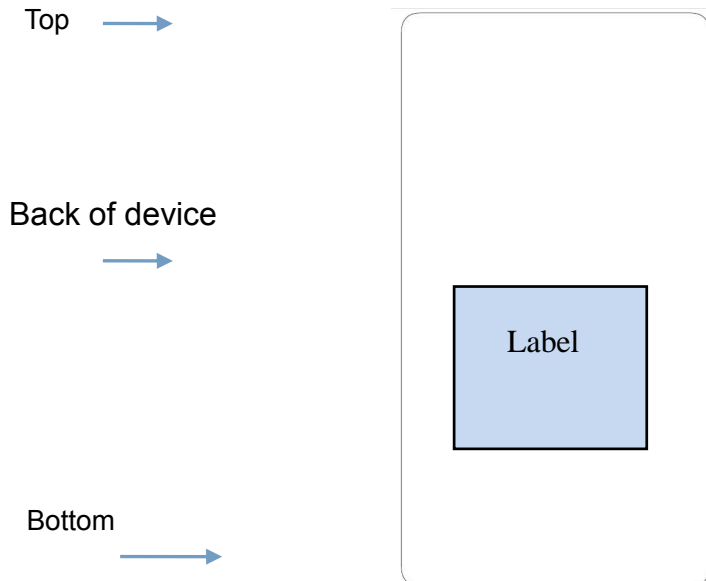

## Label and Location

Model: SM-J337P  
FCC ID: A3LSMJ337P

## Label

## Location

Label is placed inside of the battery compartment.