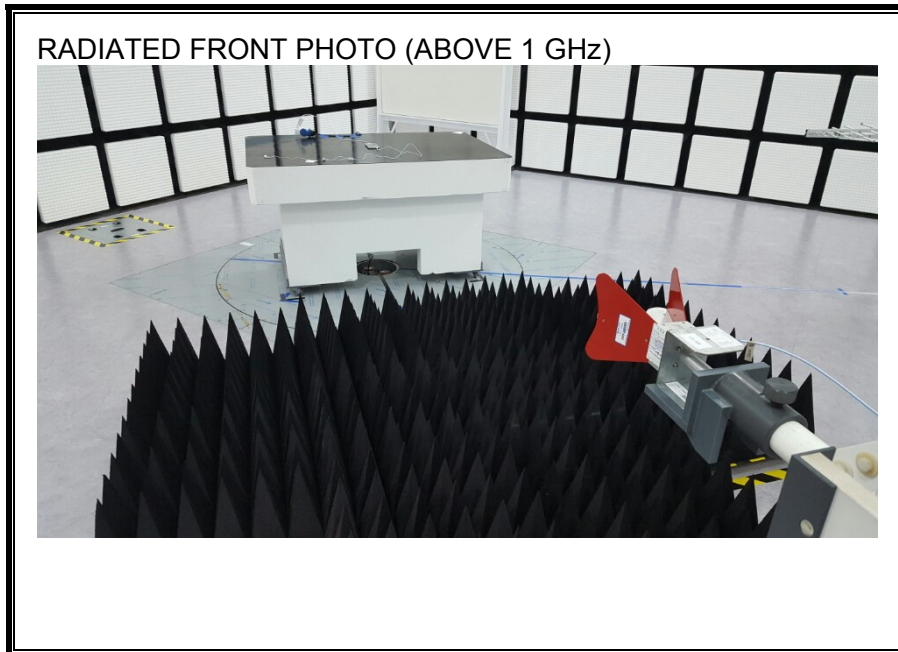

12. SETUP PHOTOS

ANTENNA PORT CONDUCTED RF MEASUREMENT SETUP

RADIATED RF MEASUREMENT SETUP (BELOW 1 GHz)

RADIATED RF MEASUREMENT SETUP (ABOVE 1 GHz)

RADIATED RF MEASUREMENT SETUP FOR PORTABLE CONFIGURATION

X-AXIS FRONT PHOTO

Y-AXIS FRONT PHOTO

ENVIRONMENTAL CHAMBER PHOTO

END OF REPORT