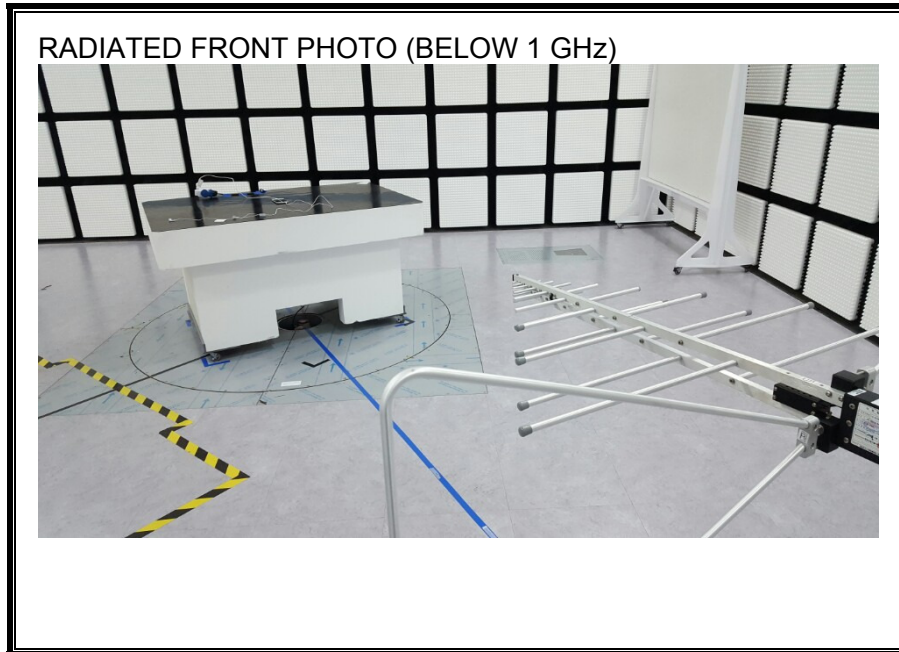

12. SETUP PHOTOS

ANTENNA PORT CONDUCTED RF MEASUREMENT SETUP

RADIATED RF MEASUREMENT SETUP (BELOW 1 GHz)

RADIATED RF MEASUREMENT SETUP (ABOVE 1 GHz)

RADIATED RF MEASUREMENT SETUP FOR PORTABLE CONFIGURATION

X-AXIS FRONT PHOTO

Y-AXIS FRONT PHOTO

ENVIRONMENTAL CHAMBER PHOTO

END OF REPORT