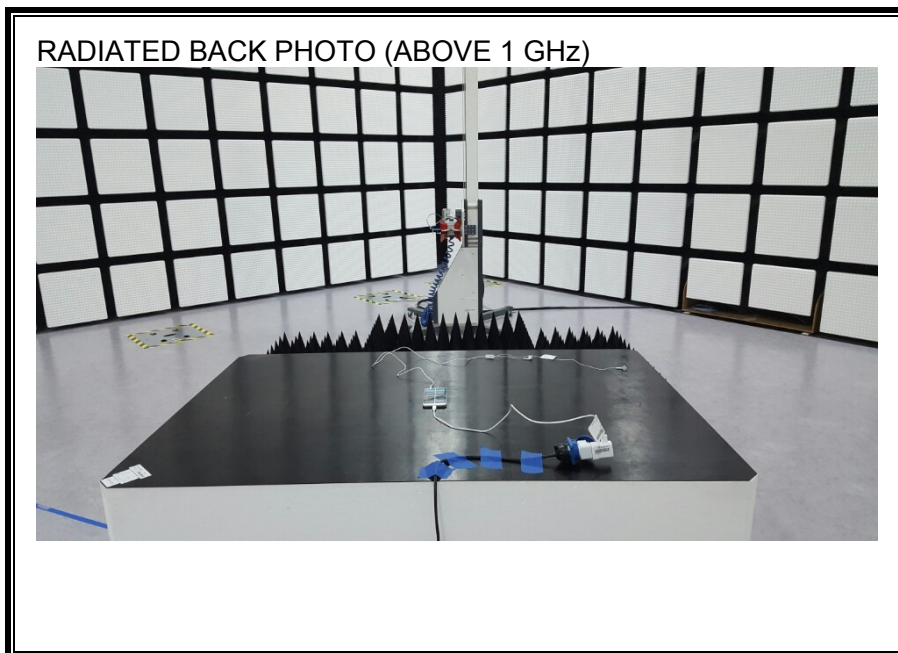

12. SETUP PHOTOS

ANTENNA PORT CONDUCTED RF MEASUREMENT SETUP

RADIATED RF MEASUREMENT SETUP (BELOW 1 GHz)

RADIATED RF MEASUREMENT SETUP (ABOVE 1 GHz)

RADIATED RF MEASUREMENT SETUP FOR PORTABLE CONFIGURATION

X-AXIS FRONT PHOTO

Y-AXIS FRONT PHOTO

ENVIRONMENTAL CHAMBER PHOTO

END OF REPORT