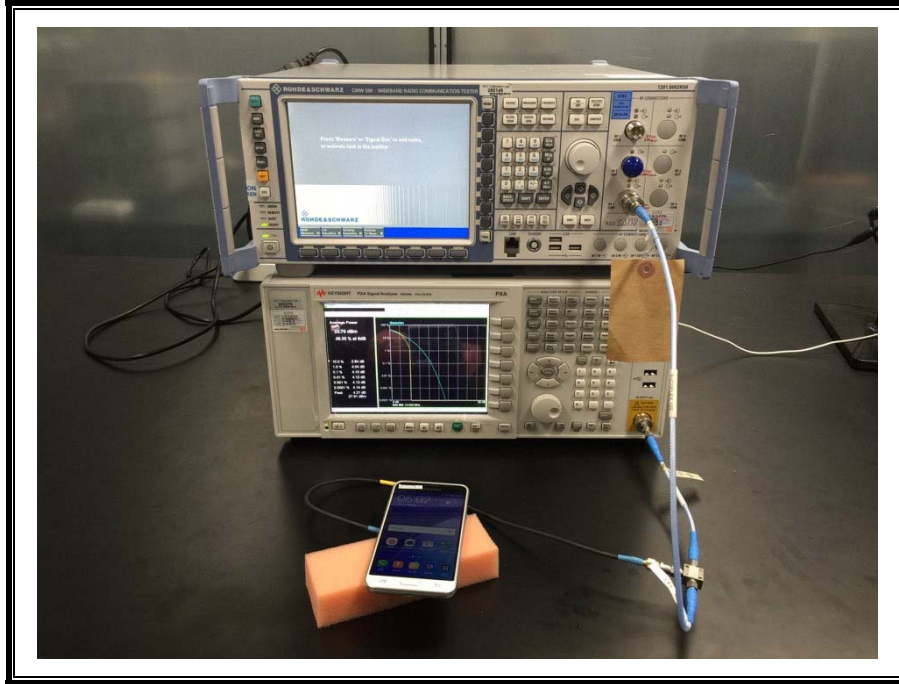

12. SETUP PHOTOS

ANTENNA PORT CONDUCTED RF MEASUREMENT SETUP

RADIATED RF MEASUREMENT SETUP (BELOW 1 GHz)

RADIATED RF MEASUREMENT SETUP (ABOVE 1 GHz)

RADIATED RF MEASUREMENT SETUP FOR PORTABLE CONFIGURATION

X-AXIS FRONT PHOTO

Y-AXIS FRONT PHOTO

ENVIRONMENTAL CHAMBER PHOTO

END OF REPORT