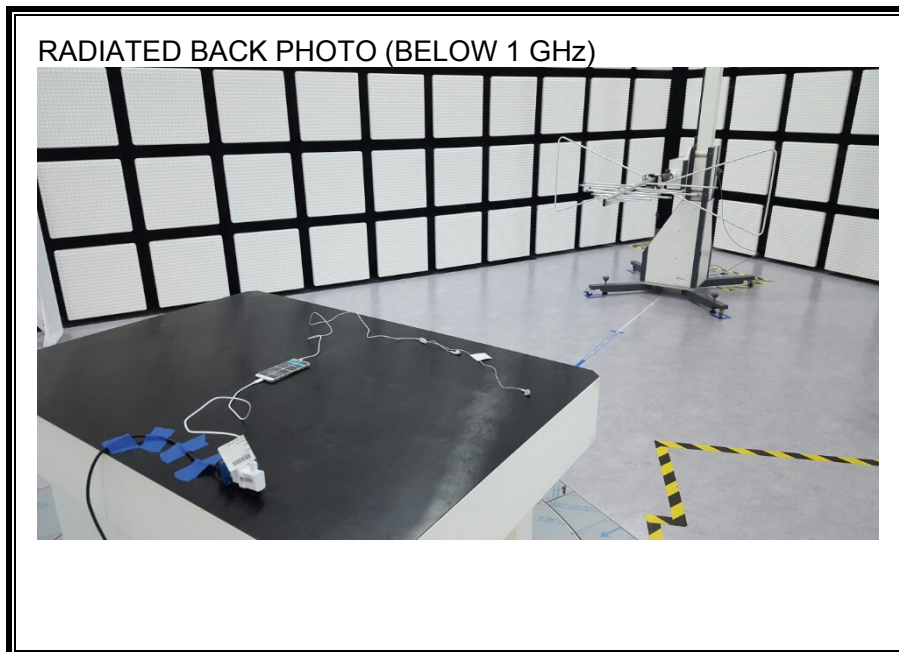

12. SETUP PHOTOS

ANTENNA PORT CONDUCTED RF MEASUREMENT SETUP

RADIATED RF MEASUREMENT SETUP (BELOW 1 GHz)

RADIATED RF MEASUREMENT SETUP (ABOVE 1 GHz)

RADIATED RF MEASUREMENT SETUP FOR PORTABLE CONFIGURATION

X-AXIS FRONT PHOTO

Y-AXIS FRONT PHOTO

ENVIRONMENTAL CHAMBER PHOTO

END OF REPORT