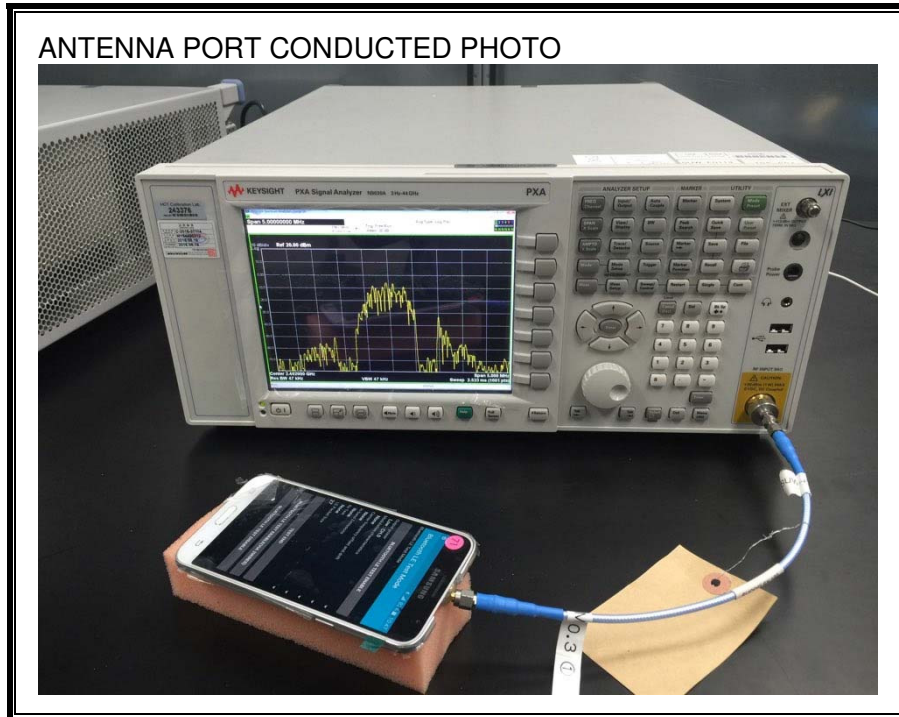

#### ANTENNA PORT CONDUCTED RF MEASUREMENT SETUP

**RADIATED RF MEASUREMENT SETUP (BELOW 1 GHz)**

**RADIATED RF MEASUREMENT SETUP (ABOVE 1 GHz)**

**RADIATED RF MEASUREMENT SETUP FOR PORTABLE CONFIGURATION**

**POWERLINE CONDUCTED EMISSIONS MEASUREMENT SETUP**

**END OF REPORT**