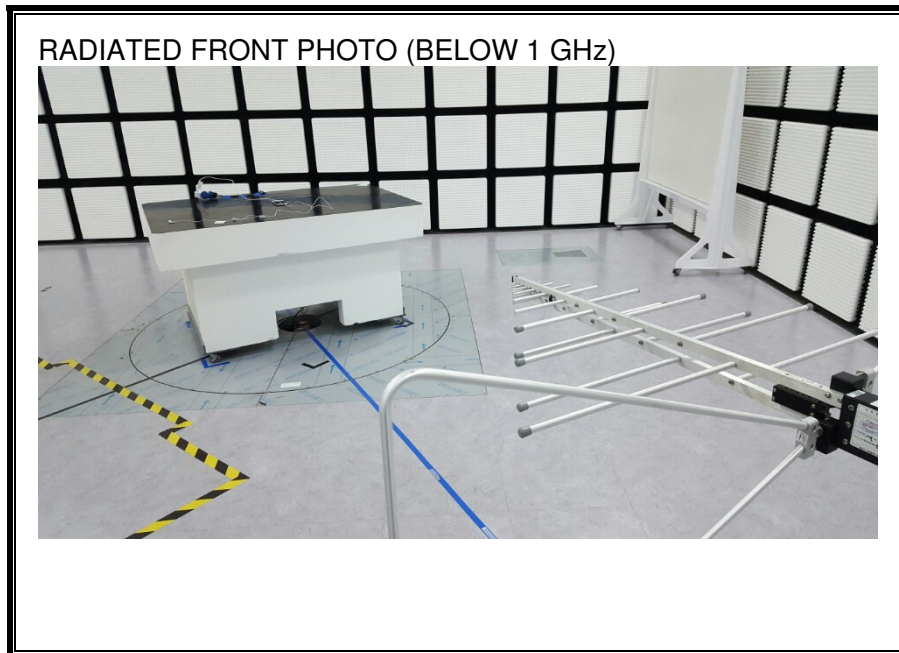

#### ANTENNA PORT CONDUCTED RF MEASUREMENT SETUP

**RADIATED RF MEASUREMENT SETUP (BELOW 1 GHz)**

**RADIATED RF MEASUREMENT SETUP (ABOVE 1 GHz)**

**RADIATED RF MEASUREMENT SETUP FOR PORTABLE CONFIGURATION**

**POWERLINE CONDUCTED EMISSIONS MEASUREMENT SETUP**

**END OF REPORT**