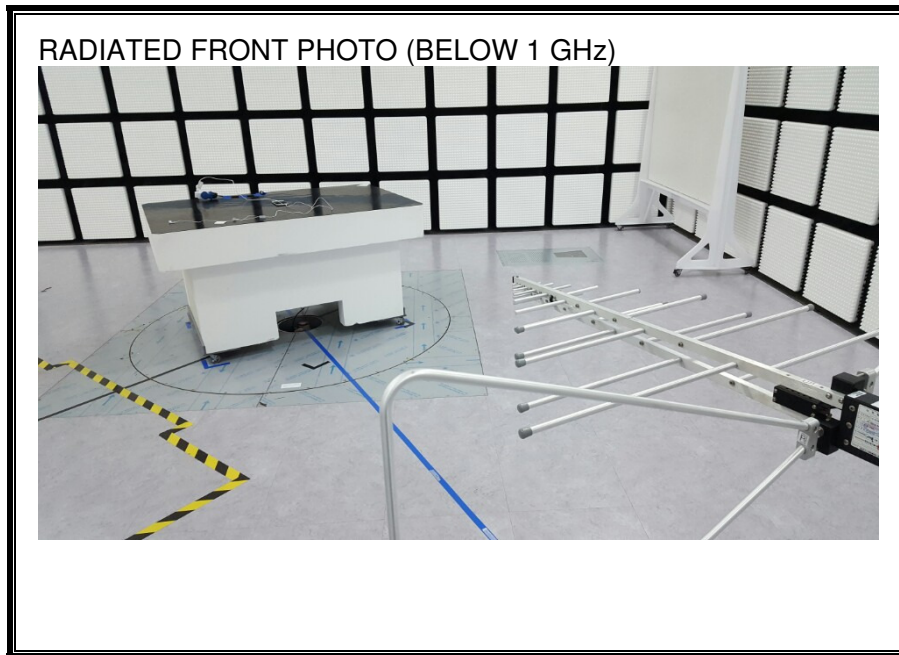

13.SETUP PHOTOS

ANTENNA PORT CONDUCTED RF MEASUREMENT SETUP

RADIATED RF MEASUREMENT SETUP (BELOW 1 GHz)

RADIATED RF MEASUREMENT SETUP (ABOVE 1 GHz)

RADIATED RF MEASUREMENT SETUP FOR PORTABLE CONFIGURATION

X-AXIS FRONT PHOTO

Y-AXIS FRONT PHOTO

POWERLINE CONDUCTED EMISSIONS MEASUREMENT SETUP

END OF REPORT