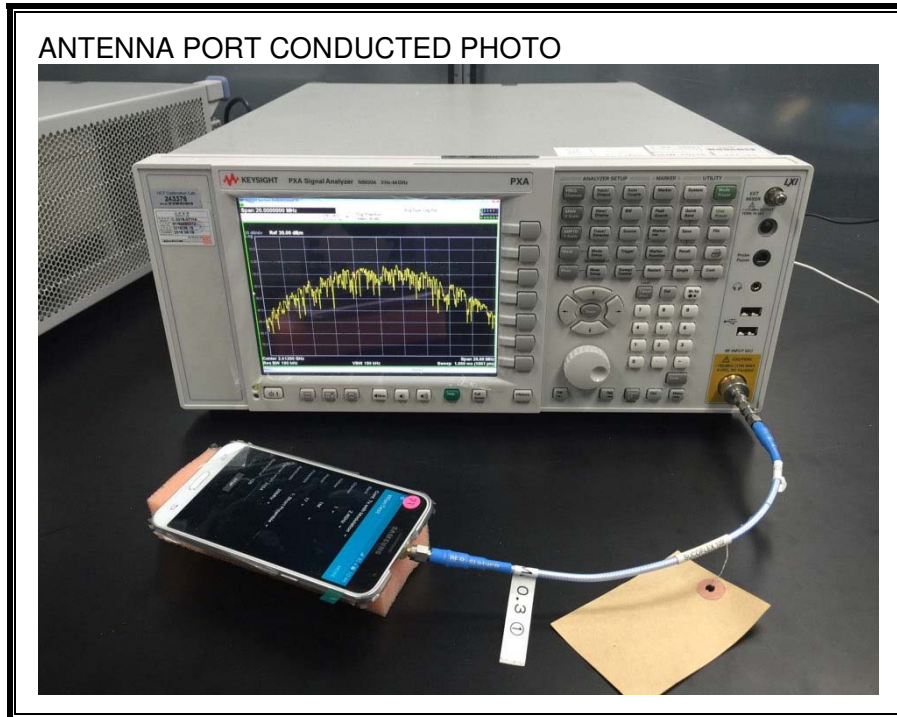

13.SETUP PHOTOS

ANTENNA PORT CONDUCTED RF MEASUREMENT SETUP

RADIATED RF MEASUREMENT SETUP (BELOW 1 GHz)

RADIATED RF MEASUREMENT SETUP (ABOVE 1 GHz)

RADIATED RF MEASUREMENT SETUP FOR PORTABLE CONFIGURATION

X-AXIS FRONT PHOTO

Y-AXIS FRONT PHOTO

POWERLINE CONDUCTED EMISSIONS MEASUREMENT SETUP

END OF REPORT