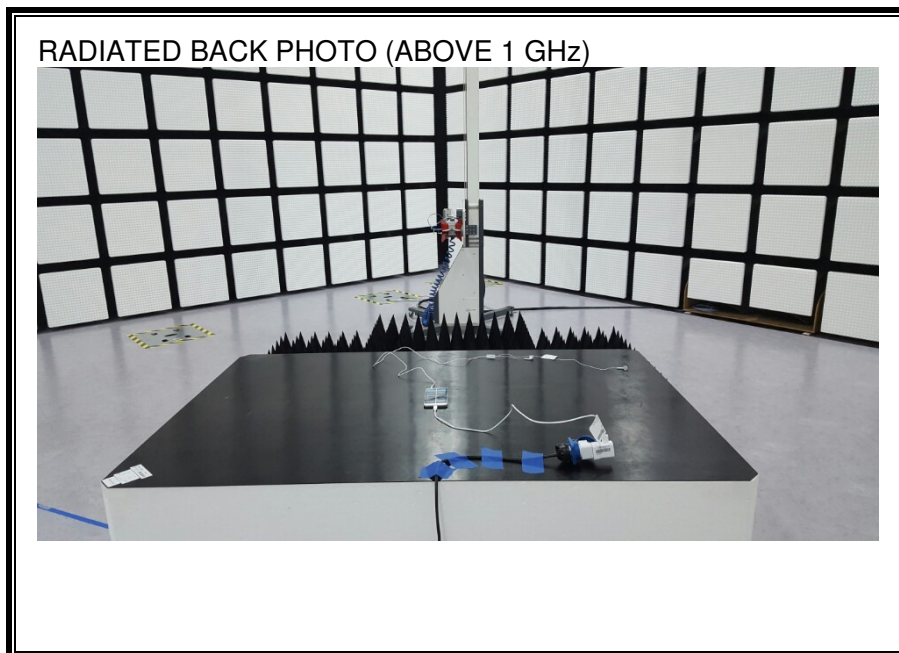

13.SETUP PHOTOS

ANTENNA PORT CONDUCTED RF MEASUREMENT SETUP

RADIATED RF MEASUREMENT SETUP (BELOW 1 GHz)

RADIATED RF MEASUREMENT SETUP (ABOVE 1 GHz)

RADIATED RF MEASUREMENT SETUP FOR PORTABLE CONFIGURATION

X-AXIS FRONT PHOTO

Y-AXIS FRONT PHOTO

POWERLINE CONDUCTED EMISSIONS MEASUREMENT SETUP

END OF REPORT