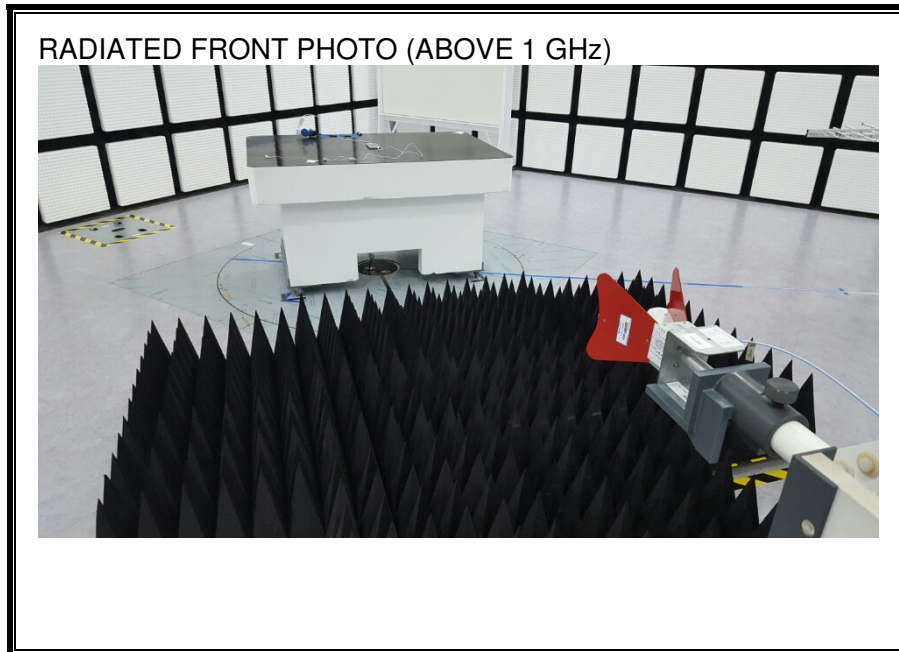

13.SETUP PHOTOS

ANTENNA PORT CONDUCTED RF MEASUREMENT SETUP

RADIATED RF MEASUREMENT SETUP (BELOW 1 GHz)

RADIATED RF MEASUREMENT SETUP (ABOVE 1 GHz)

RADIATED RF MEASUREMENT SETUP FOR PORTABLE CONFIGURATION

X-AXIS FRONT PHOTO

Y-AXIS FRONT PHOTO

POWERLINE CONDUCTED EMISSIONS MEASUREMENT SETUP

END OF REPORT