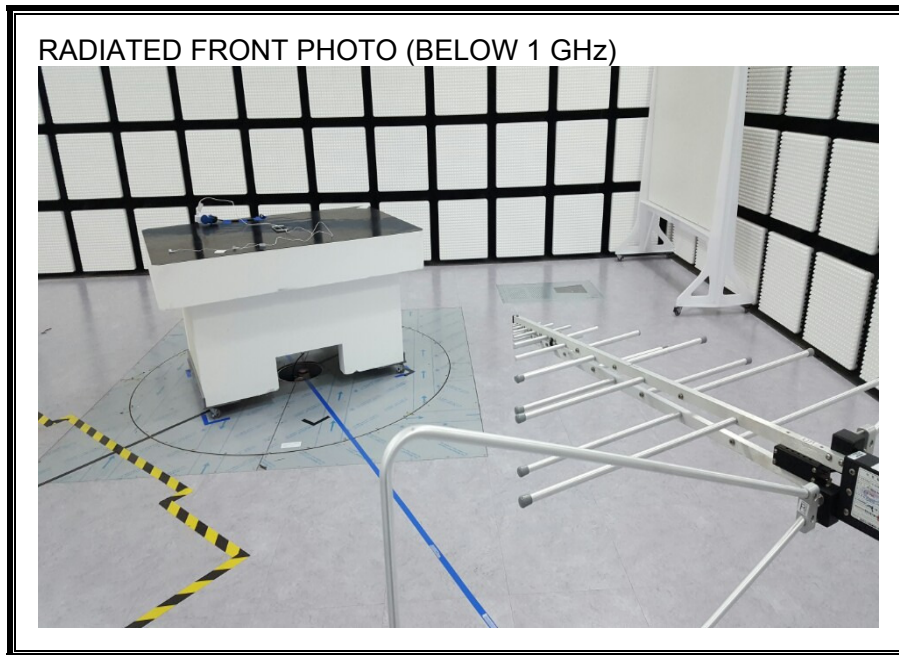

### ANTENNA PORT CONDUCTED RF MEASUREMENT SETUP

**RADIATED RF MEASUREMENT SETUP (BELOW 1 GHz)**

**RADIATED RF MEASUREMENT SETUP (ABOVE 1 GHz)**

**RADIATED RF MEASUREMENT SETUP FOR PORTABLE CONFIGURATION**

X-AXIS FRONT PHOTO

Y-AXIS FRONT PHOTO

**POWERLINE CONDUCTED EMISSIONS MEASUREMENT SETUP**

**END OF REPORT**