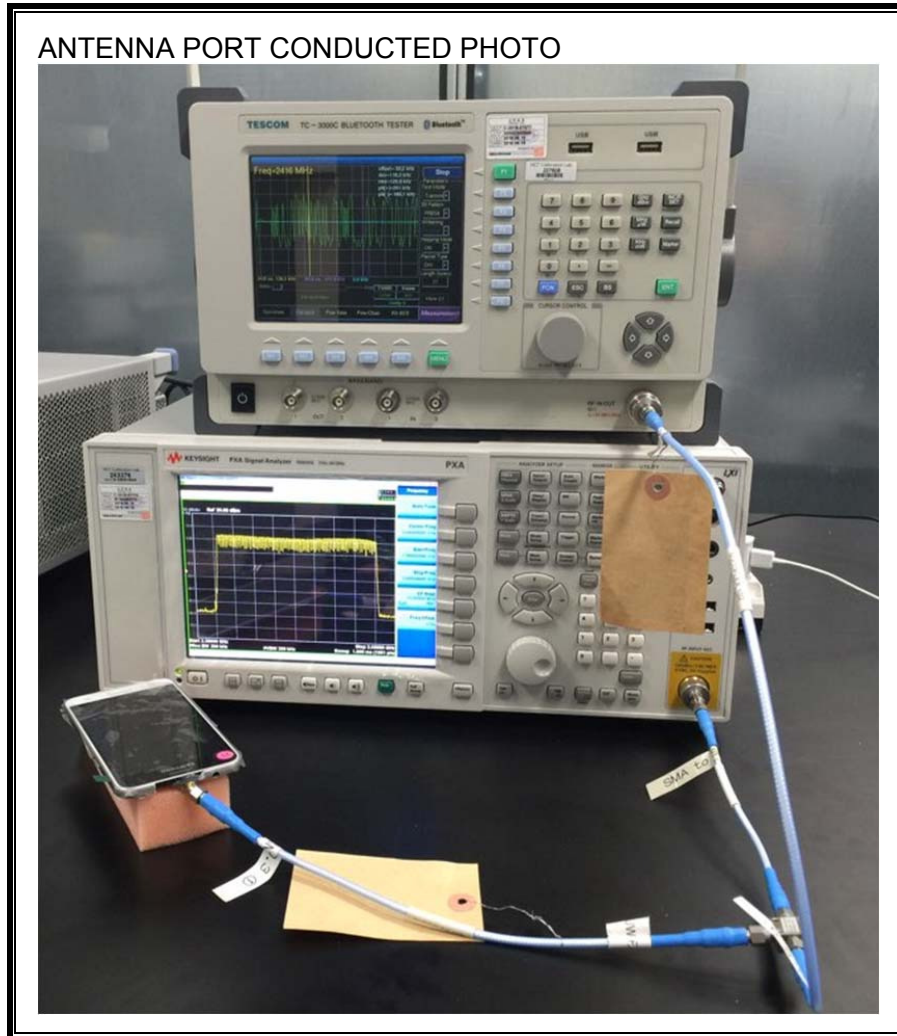

### ANTENNA PORT CONDUCTED RF MEASUREMENT SETUP

**RADIATED RF MEASUREMENT SETUP (BELOW 1 GHz)**

**RADIATED RF MEASUREMENT SETUP (ABOVE 1 GHz)**

**RADIATED RF MEASUREMENT SETUP FOR PORTABLE CONFIGURATION**

X-AXIS FRONT PHOTO

Y-AXIS FRONT PHOTO

**POWERLINE CONDUCTED EMISSIONS MEASUREMENT SETUP**

**END OF REPORT**