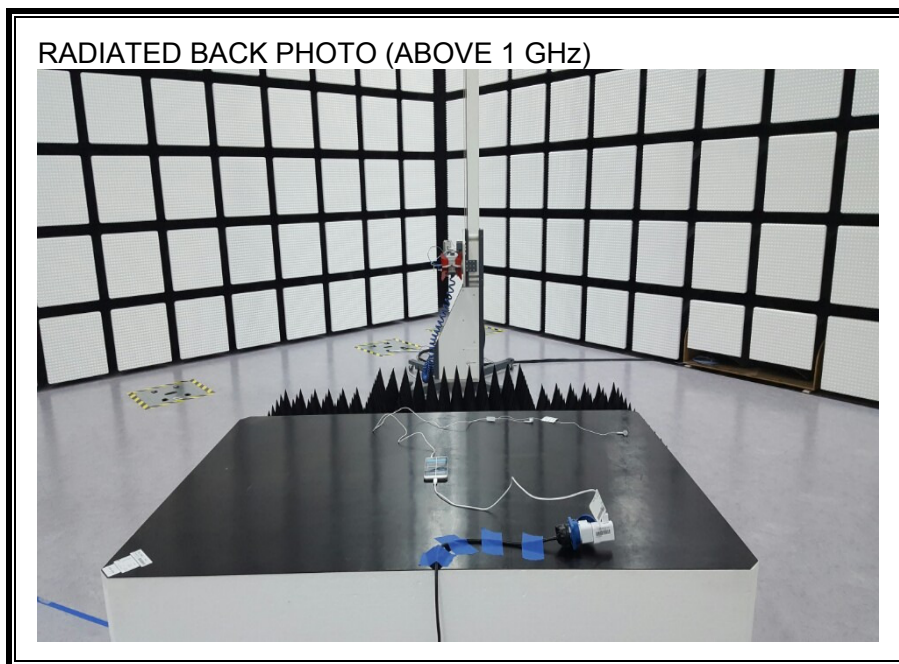

## 11. SETUP PHOTOS

### ANTENNA PORT CONDUCTED RF MEASUREMENT SETUP

**RADIATED RF MEASUREMENT SETUP (BELOW 1 GHz)**

**RADIATED RF MEASUREMENT SETUP (ABOVE 1 GHz)**

**RADIATED RF MEASUREMENT SETUP FOR PORTABLE CONFIGURATION**

X-AXIS FRONT PHOTO

Y-AXIS FRONT PHOTO

**POWERLINE CONDUCTED EMISSIONS MEASUREMENT SETUP**

**END OF REPORT**