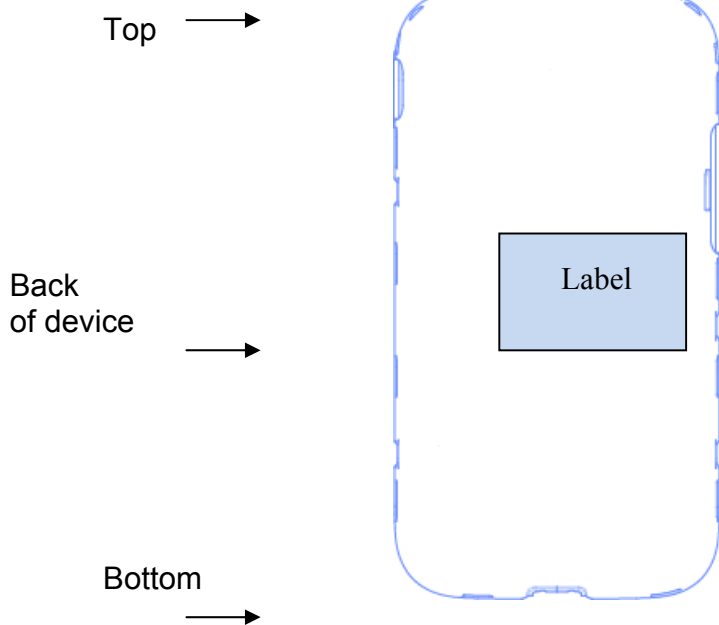

Label and Location

Model: SM-J320ZN
FCC ID: A3LSMJ320ZN

Label:

Location:

Label is placed inside of the battery compartment.