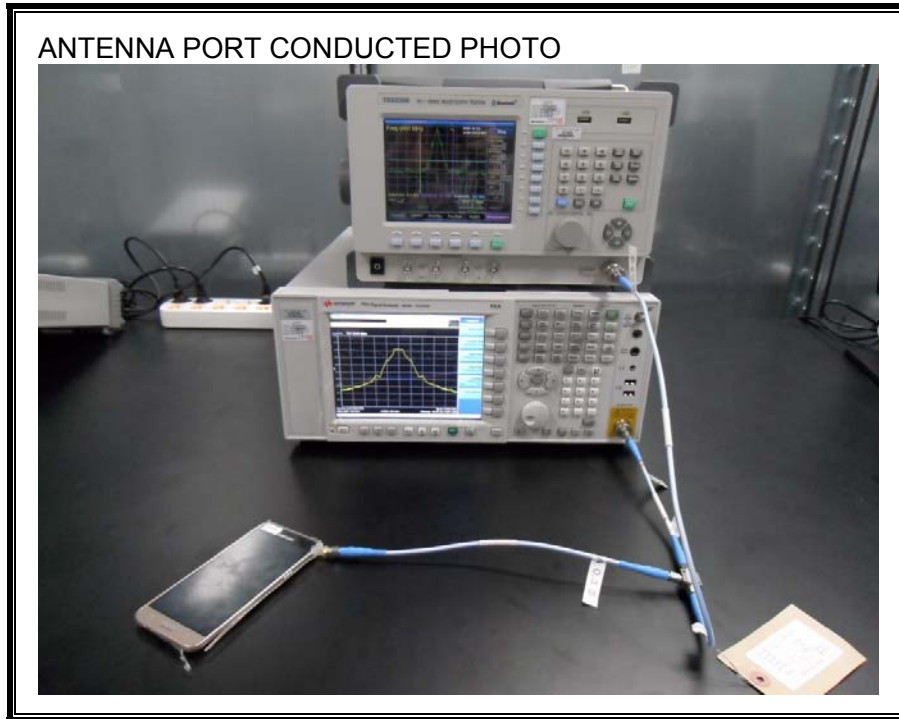

11. SETUP PHOTOS

ANTENNA PORT CONDUCTED RF MEASUREMENT SETUP

RADIATED RF MEASUREMENT SETUP (BELOW 1 GHz)

RADIATED RF MEASUREMENT SETUP (ABOVE 1 GHz)

RADIATED RF MEASUREMENT SETUP FOR PORTABLE CONFIGURATION

POWERLINE CONDUCTED EMISSIONS MEASUREMENT SETUP

END OF REPORT