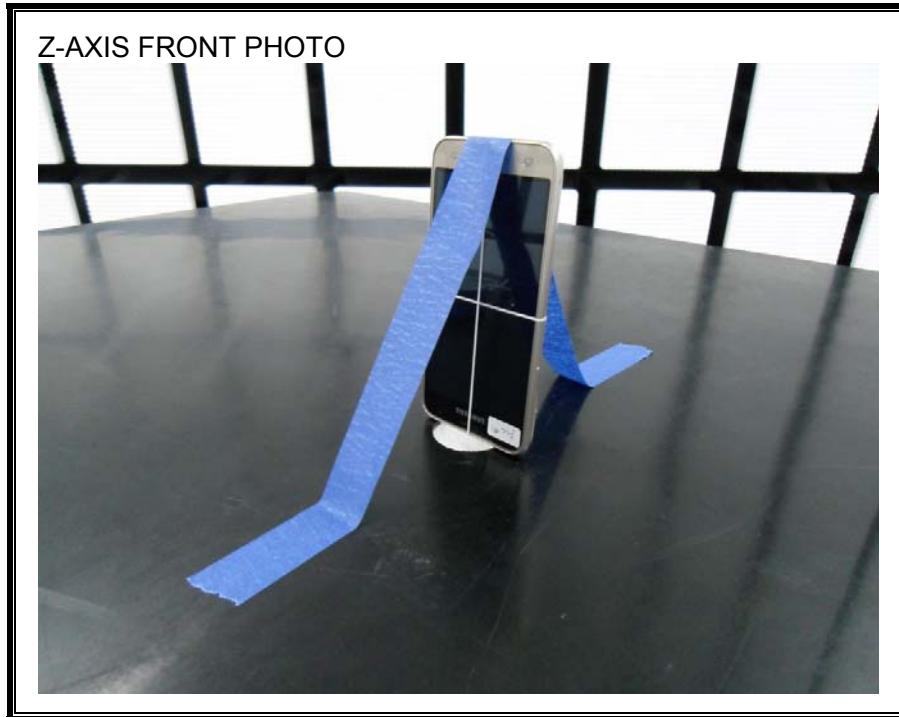

11. SETUP PHOTOS

ANTENNA PORT CONDUCTED RF MEASUREMENT SETUP

RADIATED RF MEASUREMENT SETUP (BELOW 1 GHz)

RADIATED RF MEASUREMENT SETUP (ABOVE 1 GHz)

RADIATED RF MEASUREMENT SETUP FOR PORTABLE CONFIGURATION

POWERLINE CONDUCTED EMISSIONS MEASUREMENT SETUP

END OF REPORT