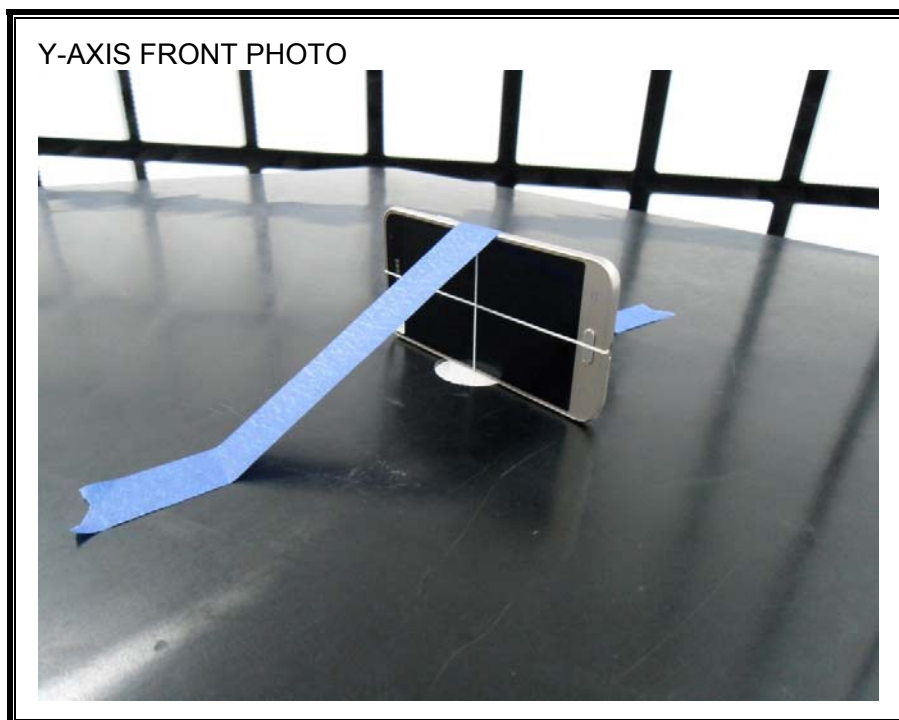

11. SETUP PHOTOS

ANTENNA PORT CONDUCTED RF MEASUREMENT SETUP

RADIATED RF MEASUREMENT SETUP (BELOW 1 GHz)

RADIATED RF MEASUREMENT SETUP (ABOVE 1 GHz)

RADIATED RF MEASUREMENT SETUP FOR PORTABLE CONFIGURATION

POWERLINE CONDUCTED EMISSIONS MEASUREMENT SETUP

END OF REPORT