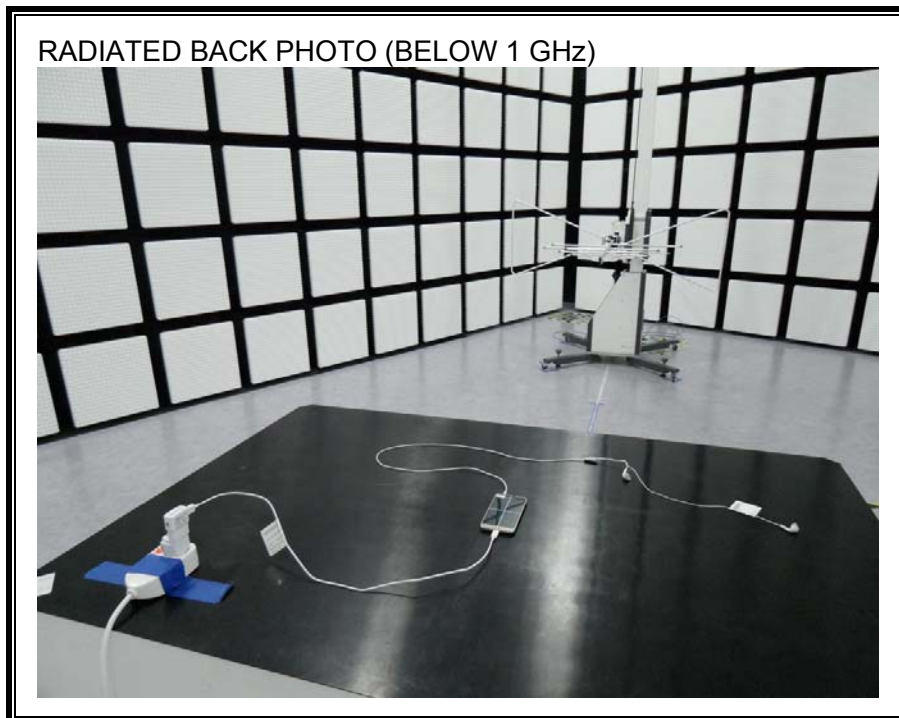

11. SETUP PHOTOS

ANTENNA PORT CONDUCTED RF MEASUREMENT SETUP

RADIATED RF MEASUREMENT SETUP (BELOW 1 GHz)

RADIATED RF MEASUREMENT SETUP (ABOVE 1 GHz)

RADIATED RF MEASUREMENT SETUP FOR PORTABLE CONFIGURATION

POWERLINE CONDUCTED EMISSIONS MEASUREMENT SETUP

END OF REPORT