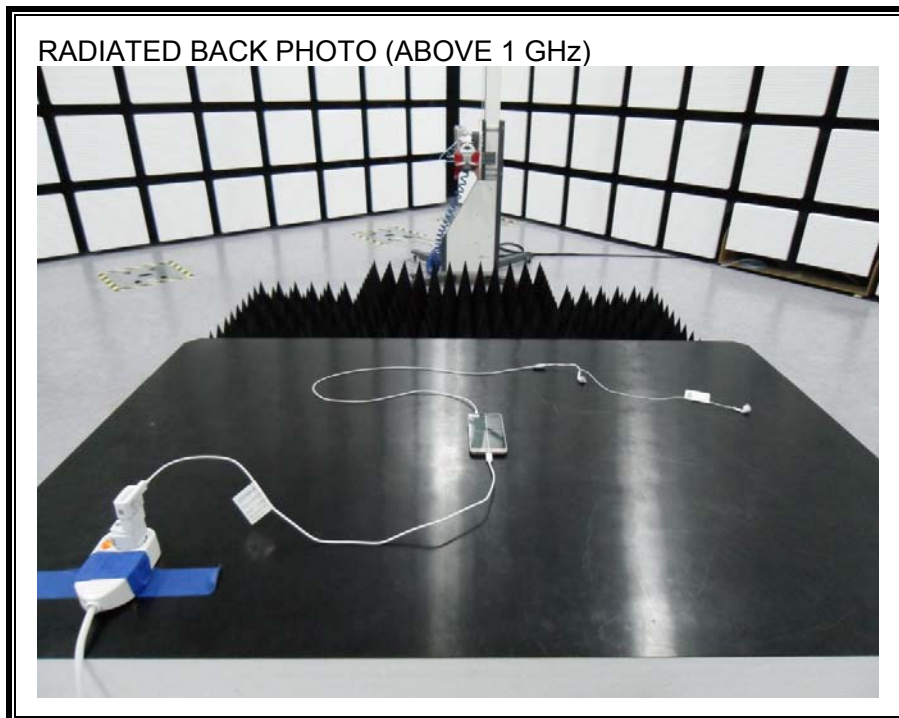

11. SETUP PHOTOS

ANTENNA PORT CONDUCTED RF MEASUREMENT SETUP

RADIATED RF MEASUREMENT SETUP (BELOW 1 GHz)

RADIATED RF MEASUREMENT SETUP (ABOVE 1 GHz)

RADIATED RF MEASUREMENT SETUP FOR PORTABLE CONFIGURATION

POWERLINE CONDUCTED EMISSIONS MEASUREMENT SETUP

END OF REPORT