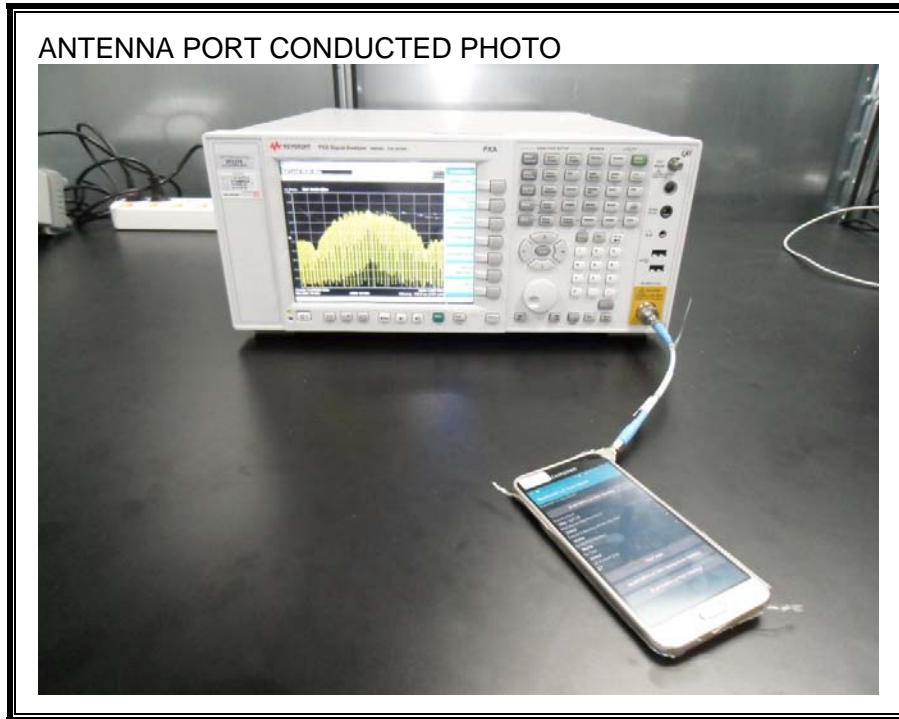

13. SETUP PHOTOS

ANTENNA PORT CONDUCTED RF MEASUREMENT SETUP

RADIATED RF MEASUREMENT SETUP (BELOW 1 GHz)

RADIATED RF MEASUREMENT SETUP (ABOVE 1 GHz)

RADIATED RF MEASUREMENT SETUP FOR PORTABLE CONFIGURATION

POWERLINE CONDUCTED EMISSIONS MEASUREMENT SETUP

END OF REPORT