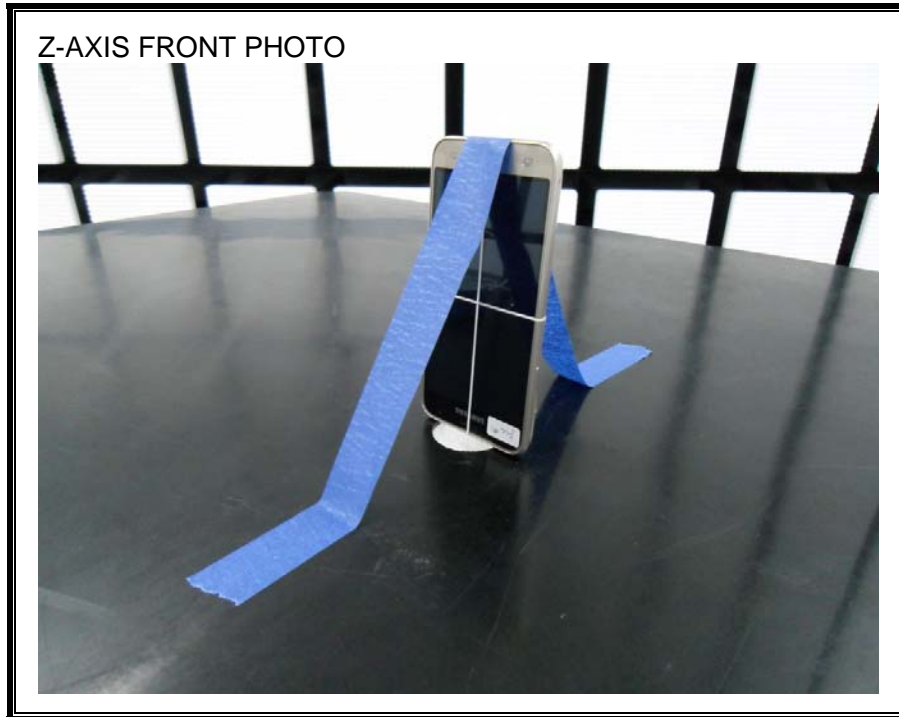

13. SETUP PHOTOS

ANTENNA PORT CONDUCTED RF MEASUREMENT SETUP

RADIATED RF MEASUREMENT SETUP (BELOW 1 GHz)

RADIATED RF MEASUREMENT SETUP (ABOVE 1 GHz)

RADIATED RF MEASUREMENT SETUP FOR PORTABLE CONFIGURATION

POWERLINE CONDUCTED EMISSIONS MEASUREMENT SETUP

END OF REPORT