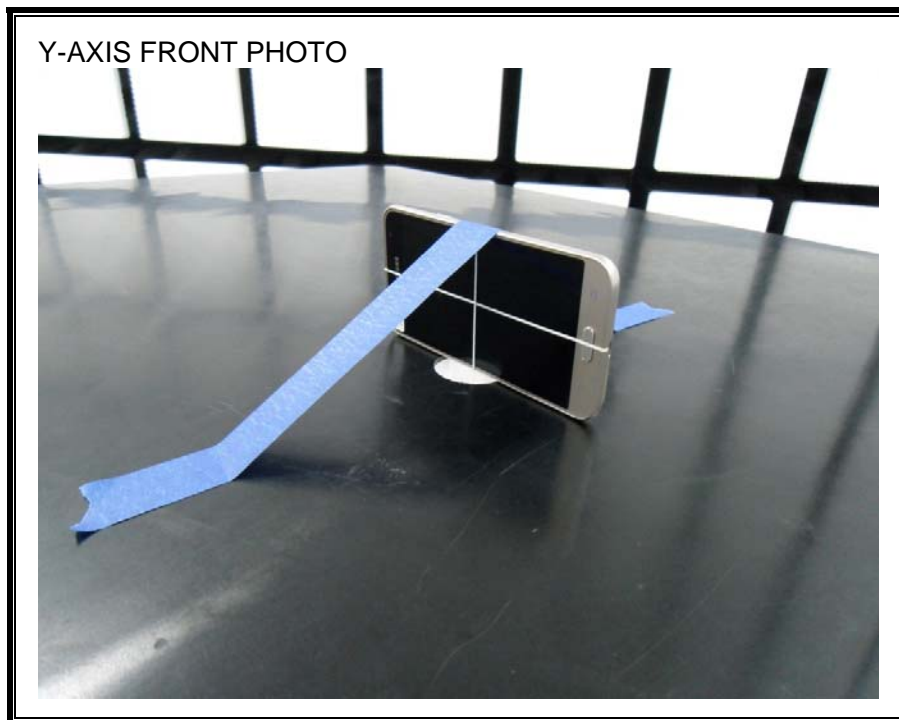

13. SETUP PHOTOS

ANTENNA PORT CONDUCTED RF MEASUREMENT SETUP

RADIATED RF MEASUREMENT SETUP (BELOW 1 GHz)

RADIATED RF MEASUREMENT SETUP (ABOVE 1 GHz)

RADIATED RF MEASUREMENT SETUP FOR PORTABLE CONFIGURATION

POWERLINE CONDUCTED EMISSIONS MEASUREMENT SETUP

END OF REPORT