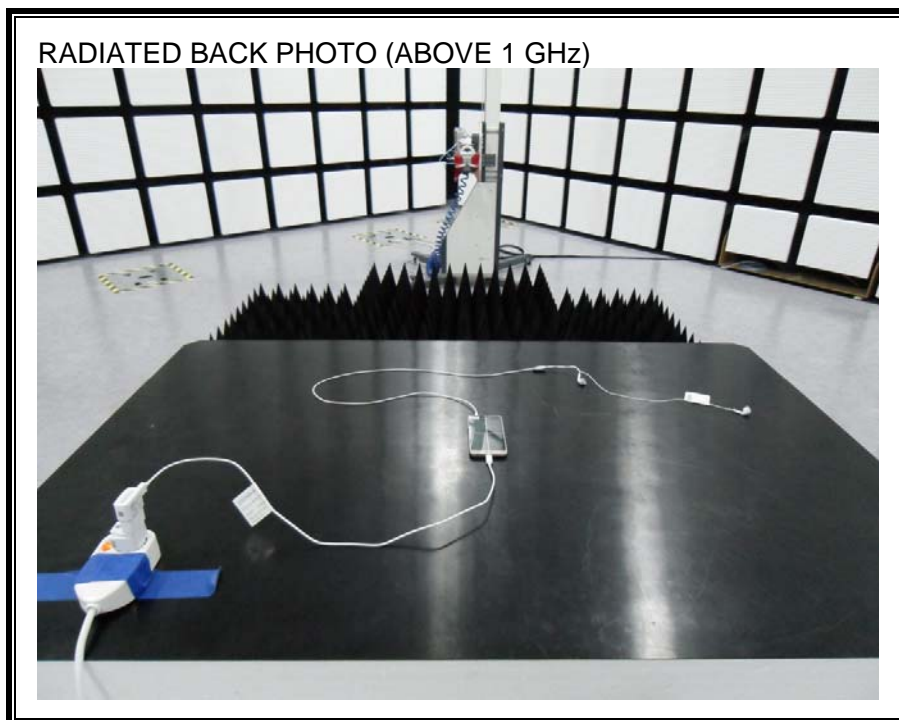

13. SETUP PHOTOS

ANTENNA PORT CONDUCTED RF MEASUREMENT SETUP

RADIATED RF MEASUREMENT SETUP (BELOW 1 GHz)

RADIATED RF MEASUREMENT SETUP (ABOVE 1 GHz)

RADIATED RF MEASUREMENT SETUP FOR PORTABLE CONFIGURATION

POWERLINE CONDUCTED EMISSIONS MEASUREMENT SETUP

END OF REPORT