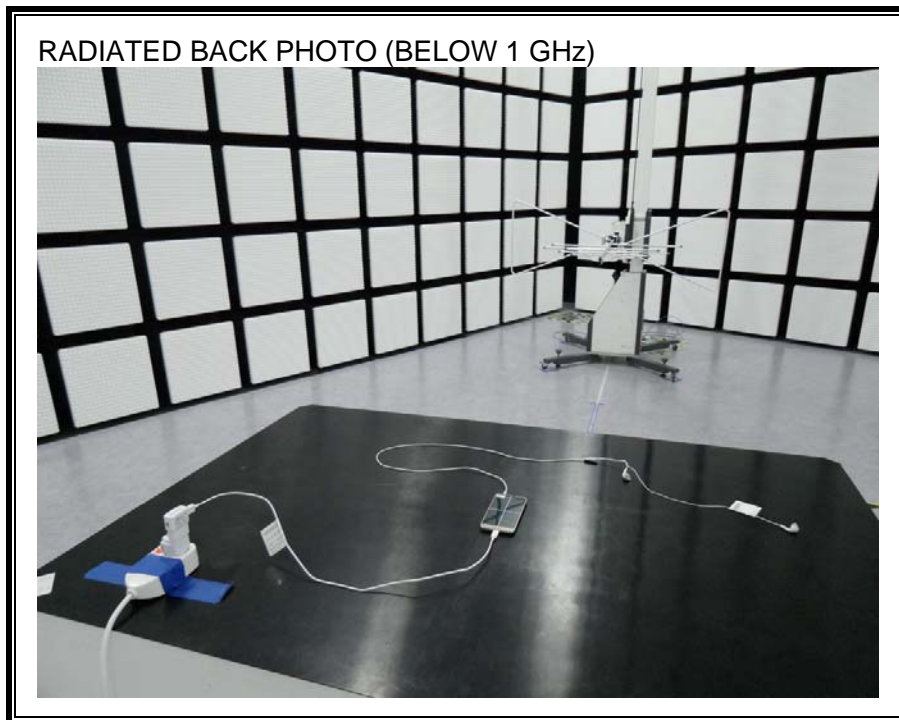

13. SETUP PHOTOS

ANTENNA PORT CONDUCTED RF MEASUREMENT SETUP

RADIATED RF MEASUREMENT SETUP (BELOW 1 GHz)

RADIATED RF MEASUREMENT SETUP (ABOVE 1 GHz)

RADIATED RF MEASUREMENT SETUP FOR PORTABLE CONFIGURATION

POWERLINE CONDUCTED EMISSIONS MEASUREMENT SETUP

END OF REPORT