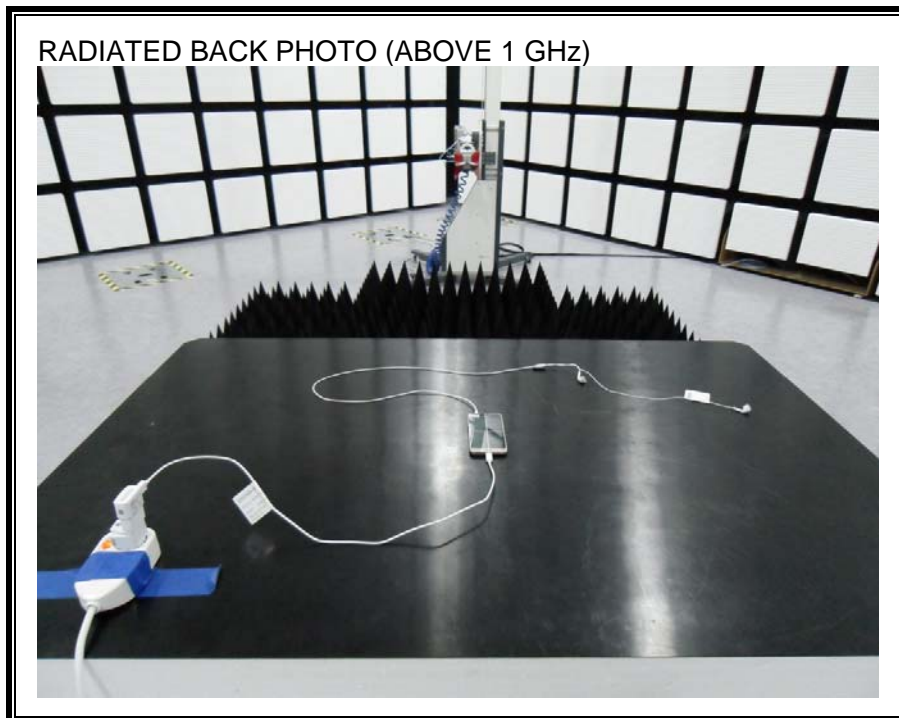

13. SETUP PHOTOS

ANTENNA PORT CONDUCTED RF MEASUREMENT SETUP

RADIATED RF MEASUREMENT SETUP (BELOW 1 GHz)

RADIATED RF MEASUREMENT SETUP (ABOVE 1 GHz)

RADIATED RF MEASUREMENT SETUP FOR PORTABLE CONFIGURATION

POWERLINE CONDUCTED EMISSIONS MEASUREMENT SETUP

END OF REPORT