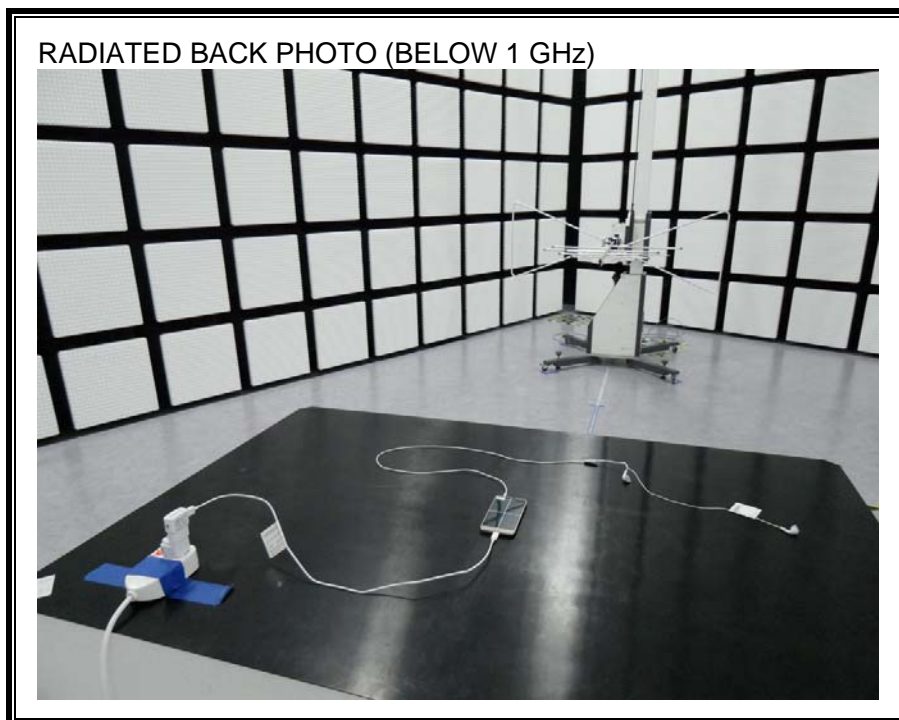

13. SETUP PHOTOS

ANTENNA PORT CONDUCTED RF MEASUREMENT SETUP

RADIATED RF MEASUREMENT SETUP (BELOW 1 GHz)

RADIATED RF MEASUREMENT SETUP (ABOVE 1 GHz)

RADIATED RF MEASUREMENT SETUP FOR PORTABLE CONFIGURATION

POWERLINE CONDUCTED EMISSIONS MEASUREMENT SETUP

END OF REPORT