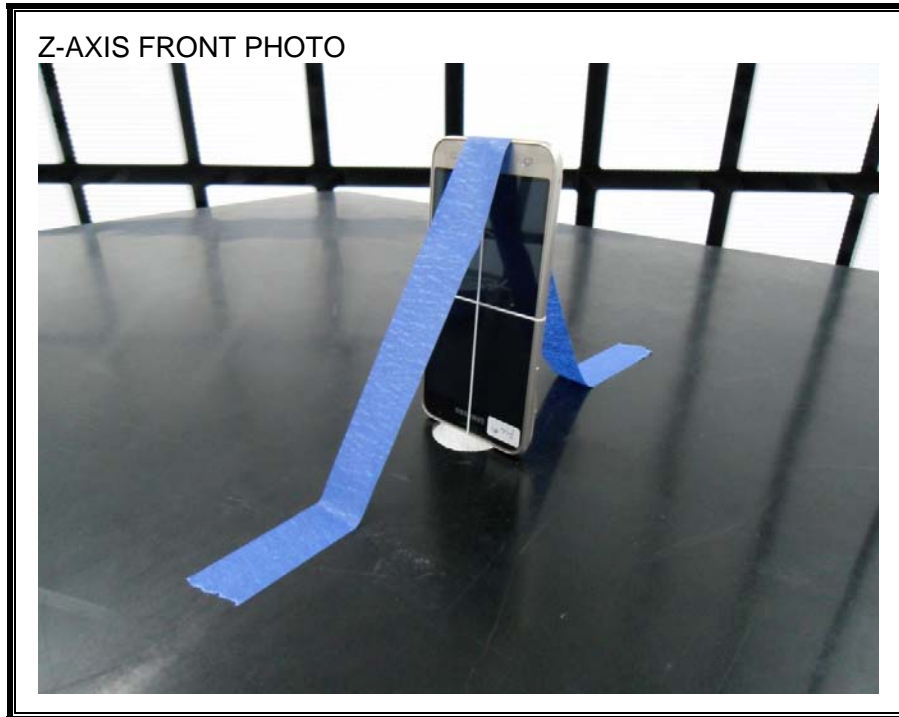

13. SETUP PHOTOS

ANTENNA PORT CONDUCTED RF MEASUREMENT SETUP

RADIATED RF MEASUREMENT SETUP (BELOW 1 GHz)

RADIATED RF MEASUREMENT SETUP (ABOVE 1 GHz)

RADIATED RF MEASUREMENT SETUP FOR PORTABLE CONFIGURATION

POWERLINE CONDUCTED EMISSIONS MEASUREMENT SETUP

END OF REPORT