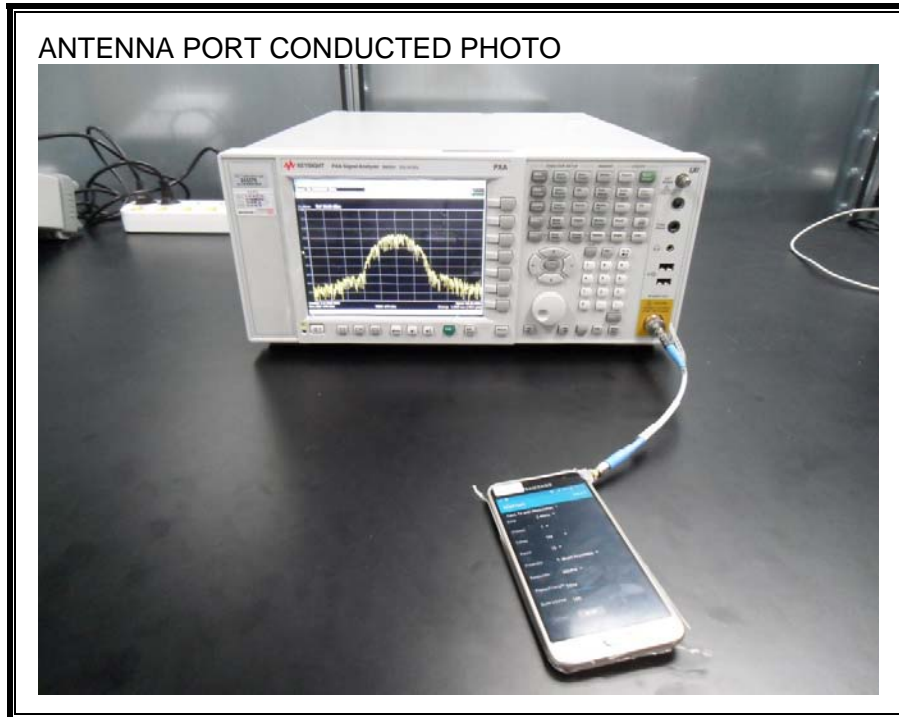

13. SETUP PHOTOS

ANTENNA PORT CONDUCTED RF MEASUREMENT SETUP

RADIATED RF MEASUREMENT SETUP (BELOW 1 GHz)

RADIATED RF MEASUREMENT SETUP (ABOVE 1 GHz)

RADIATED RF MEASUREMENT SETUP FOR PORTABLE CONFIGURATION

POWERLINE CONDUCTED EMISSIONS MEASUREMENT SETUP

END OF REPORT