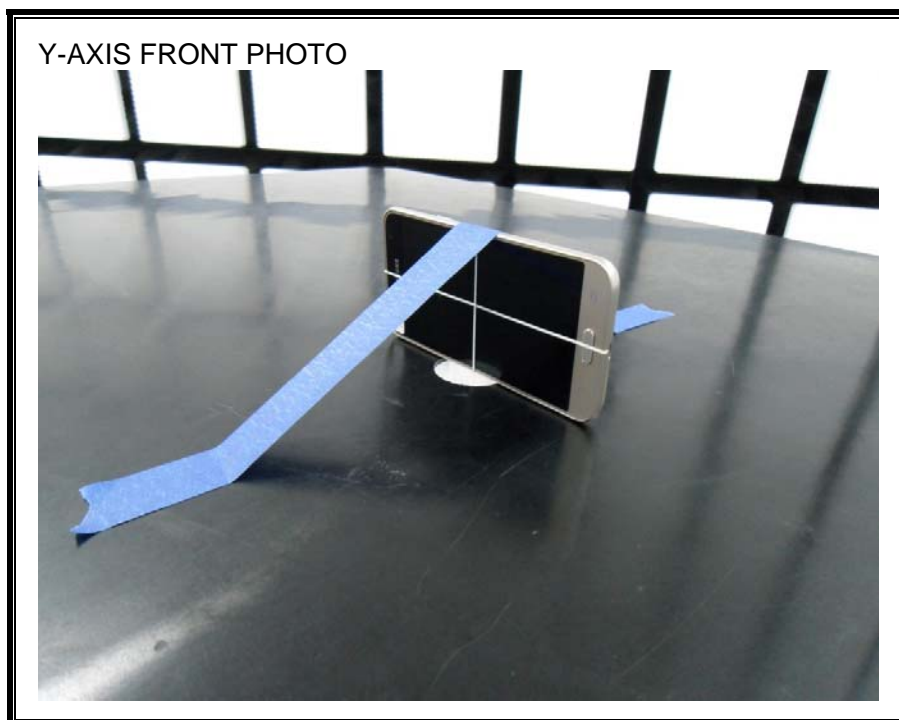

13. SETUP PHOTOS

ANTENNA PORT CONDUCTED RF MEASUREMENT SETUP

RADIATED RF MEASUREMENT SETUP (BELOW 1 GHz)

RADIATED RF MEASUREMENT SETUP (ABOVE 1 GHz)

RADIATED RF MEASUREMENT SETUP FOR PORTABLE CONFIGURATION

POWERLINE CONDUCTED EMISSIONS MEASUREMENT SETUP

END OF REPORT