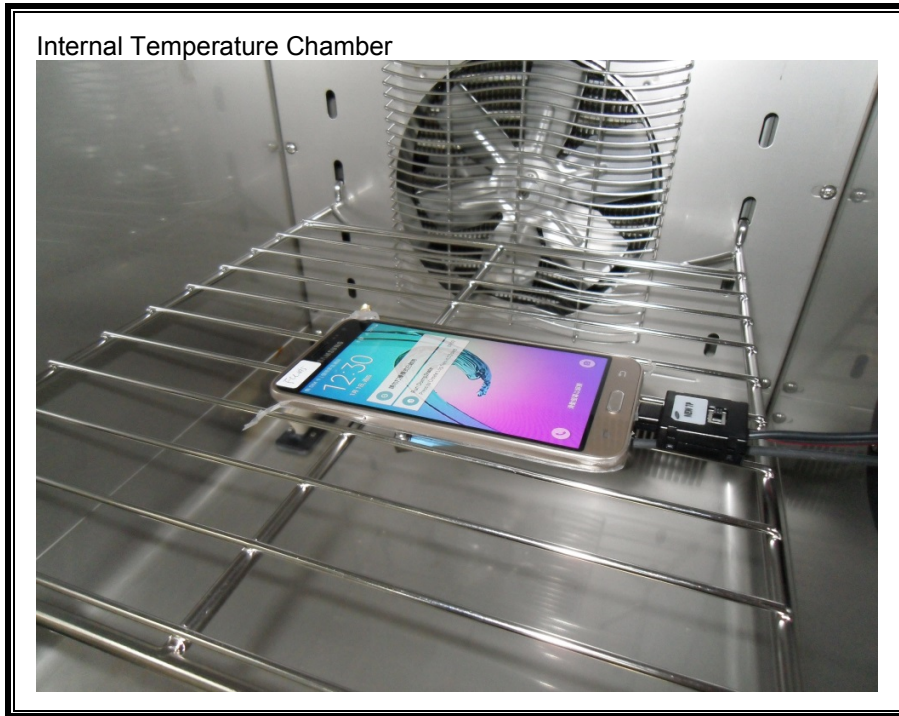

12. SETUP PHOTOS

ANTENNA PORT CONDUCTED RF MEASUREMENT SETUP

RADIATED RF MEASUREMENT SETUP (BELOW 1 GHz)

RADIATED RF MEASUREMENT SETUP (ABOVE 1 GHz)

RADIATED RF MEASUREMENT SETUP FOR PORTABLE CONFIGURATION

ENVIRONMENTAL CHAMBER PHOTO

END OF REPORT