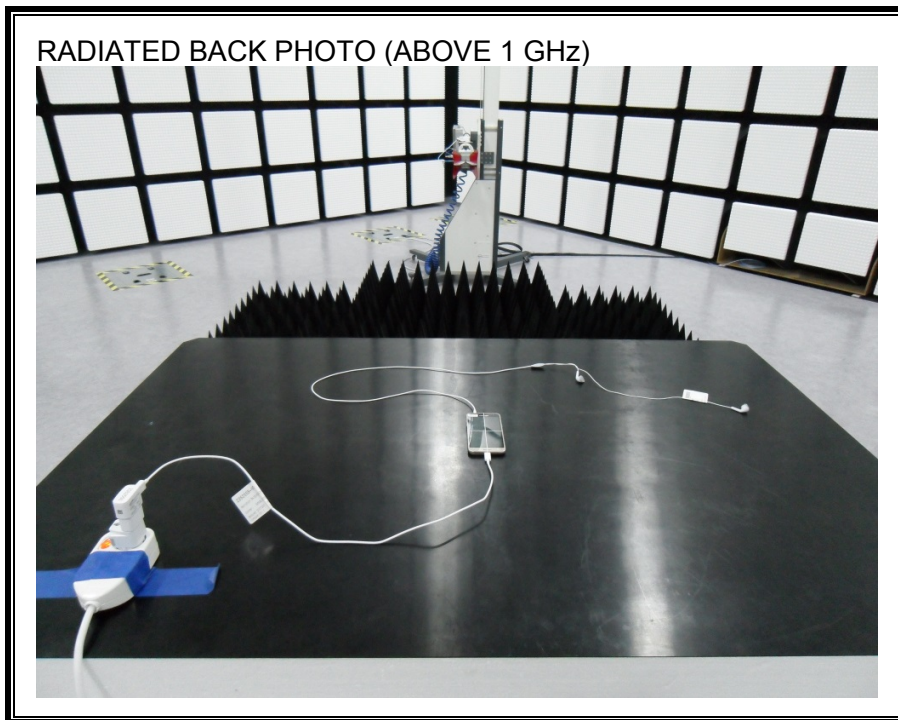

12. SETUP PHOTOS

ANTENNA PORT CONDUCTED RF MEASUREMENT SETUP

RADIATED RF MEASUREMENT SETUP (BELOW 1 GHz)

RADIATED RF MEASUREMENT SETUP (ABOVE 1 GHz)

RADIATED RF MEASUREMENT SETUP FOR PORTABLE CONFIGURATION

ENVIRONMENTAL CHAMBER PHOTO

END OF REPORT