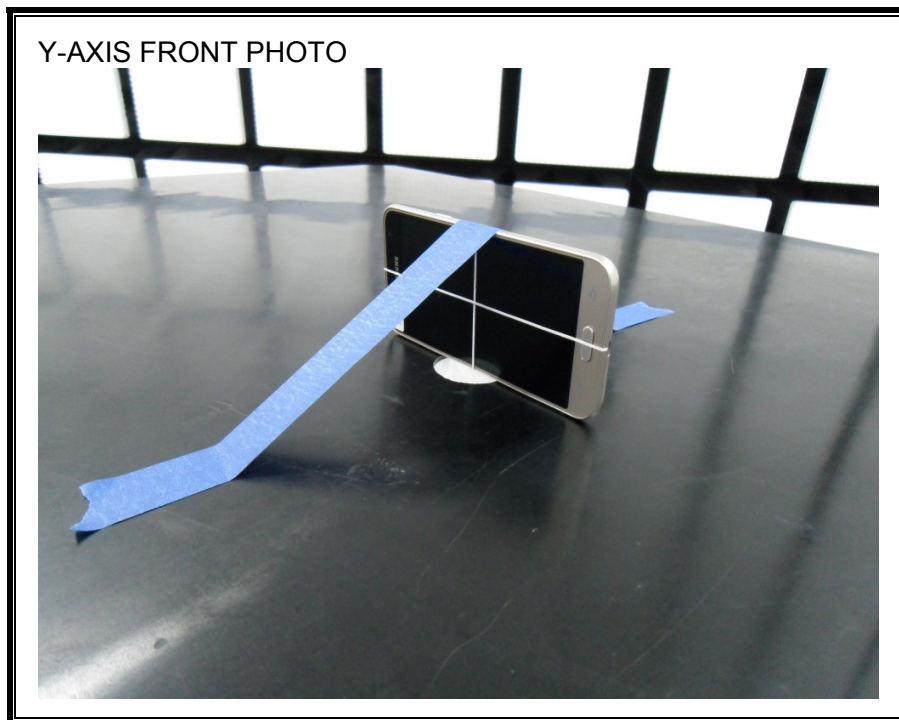

12. SETUP PHOTOS

ANTENNA PORT CONDUCTED RF MEASUREMENT SETUP

RADIATED RF MEASUREMENT SETUP (BELOW 1 GHz)

RADIATED RF MEASUREMENT SETUP (ABOVE 1 GHz)

RADIATED RF MEASUREMENT SETUP FOR PORTABLE CONFIGURATION

ENVIRONMENTAL CHAMBER PHOTO

END OF REPORT