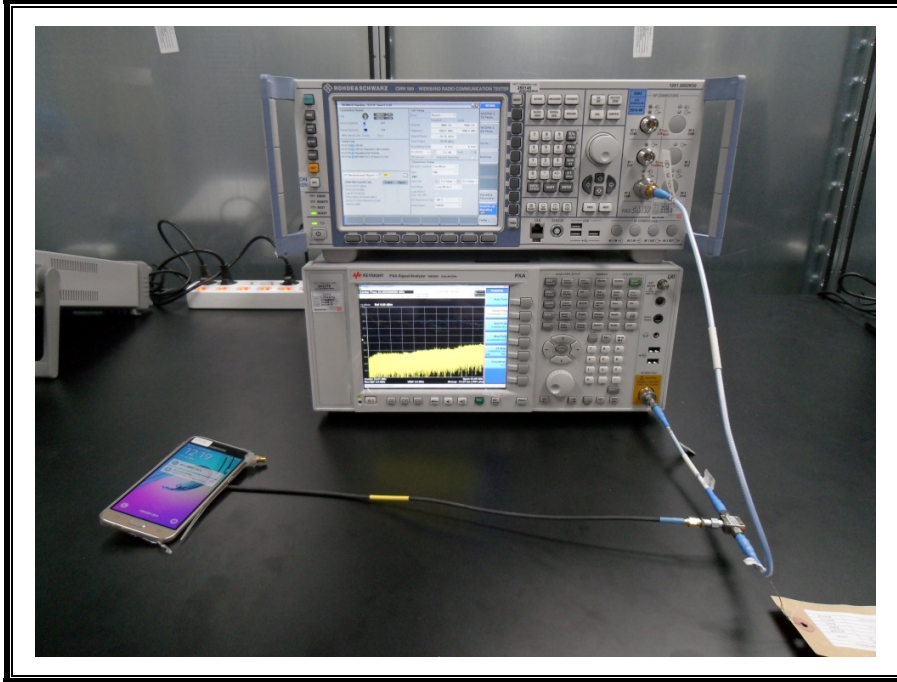

12. SETUP PHOTOS

ANTENNA PORT CONDUCTED RF MEASUREMENT SETUP

RADIATED RF MEASUREMENT SETUP (BELOW 1 GHz)

RADIATED RF MEASUREMENT SETUP (ABOVE 1 GHz)

RADIATED RF MEASUREMENT SETUP FOR PORTABLE CONFIGURATION

ENVIRONMENTAL CHAMBER PHOTO

END OF REPORT