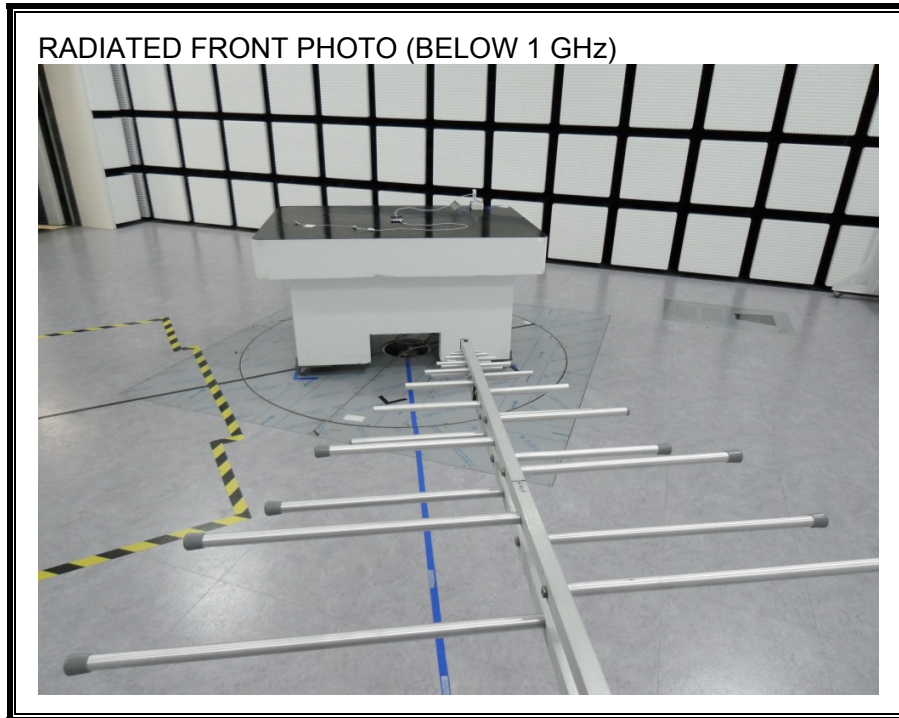

12. SETUP PHOTOS

ANTENNA PORT CONDUCTED RF MEASUREMENT SETUP

RADIATED RF MEASUREMENT SETUP (BELOW 1 GHz)

RADIATED RF MEASUREMENT SETUP (ABOVE 1 GHz)

RADIATED RF MEASUREMENT SETUP FOR PORTABLE CONFIGURATION

ENVIRONMENTAL CHAMBER PHOTO

END OF REPORT