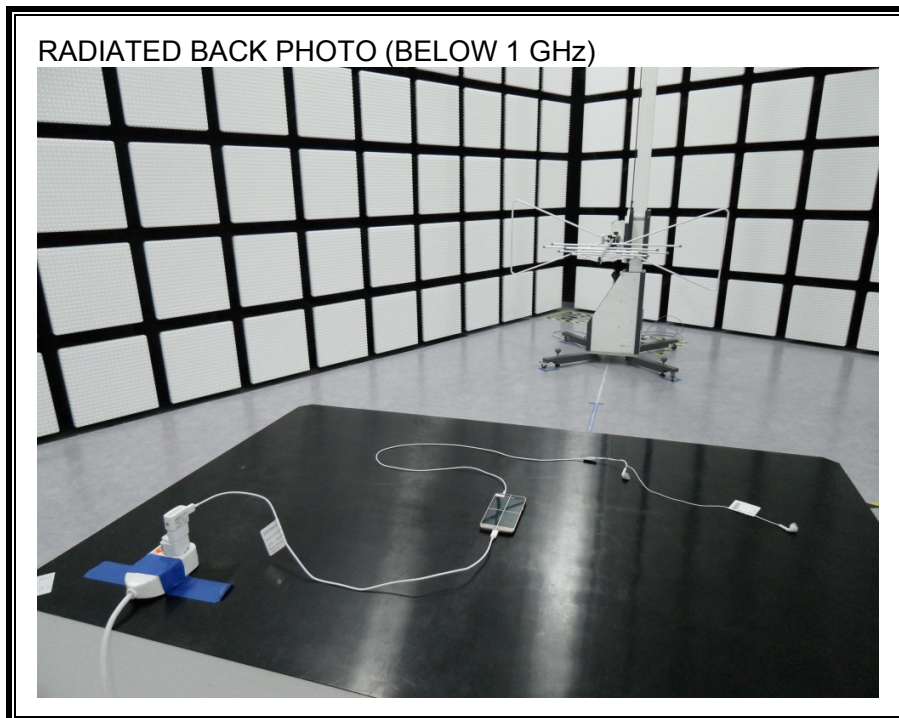

12. SETUP PHOTOS

ANTENNA PORT CONDUCTED RF MEASUREMENT SETUP

RADIATED RF MEASUREMENT SETUP (BELOW 1 GHz)

RADIATED RF MEASUREMENT SETUP (ABOVE 1 GHz)

RADIATED RF MEASUREMENT SETUP FOR PORTABLE CONFIGURATION

ENVIRONMENTAL CHAMBER PHOTO

END OF REPORT