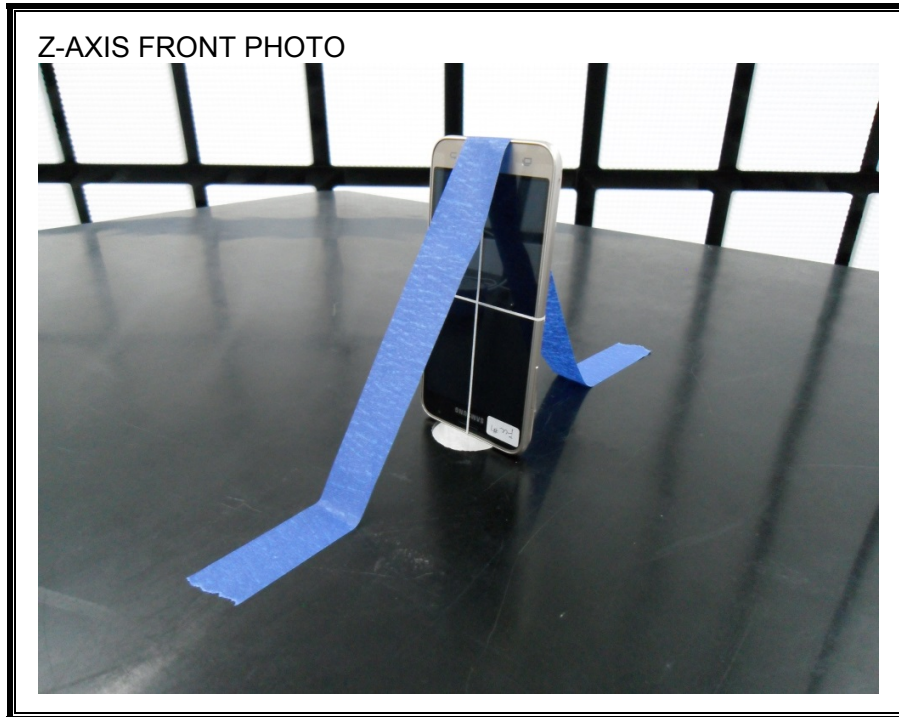

12. SETUP PHOTOS

ANTENNA PORT CONDUCTED RF MEASUREMENT SETUP

RADIATED RF MEASUREMENT SETUP (BELOW 1 GHz)

RADIATED RF MEASUREMENT SETUP (ABOVE 1 GHz)

RADIATED RF MEASUREMENT SETUP FOR PORTABLE CONFIGURATION

ENVIRONMENTAL CHAMBER PHOTO

END OF REPORT